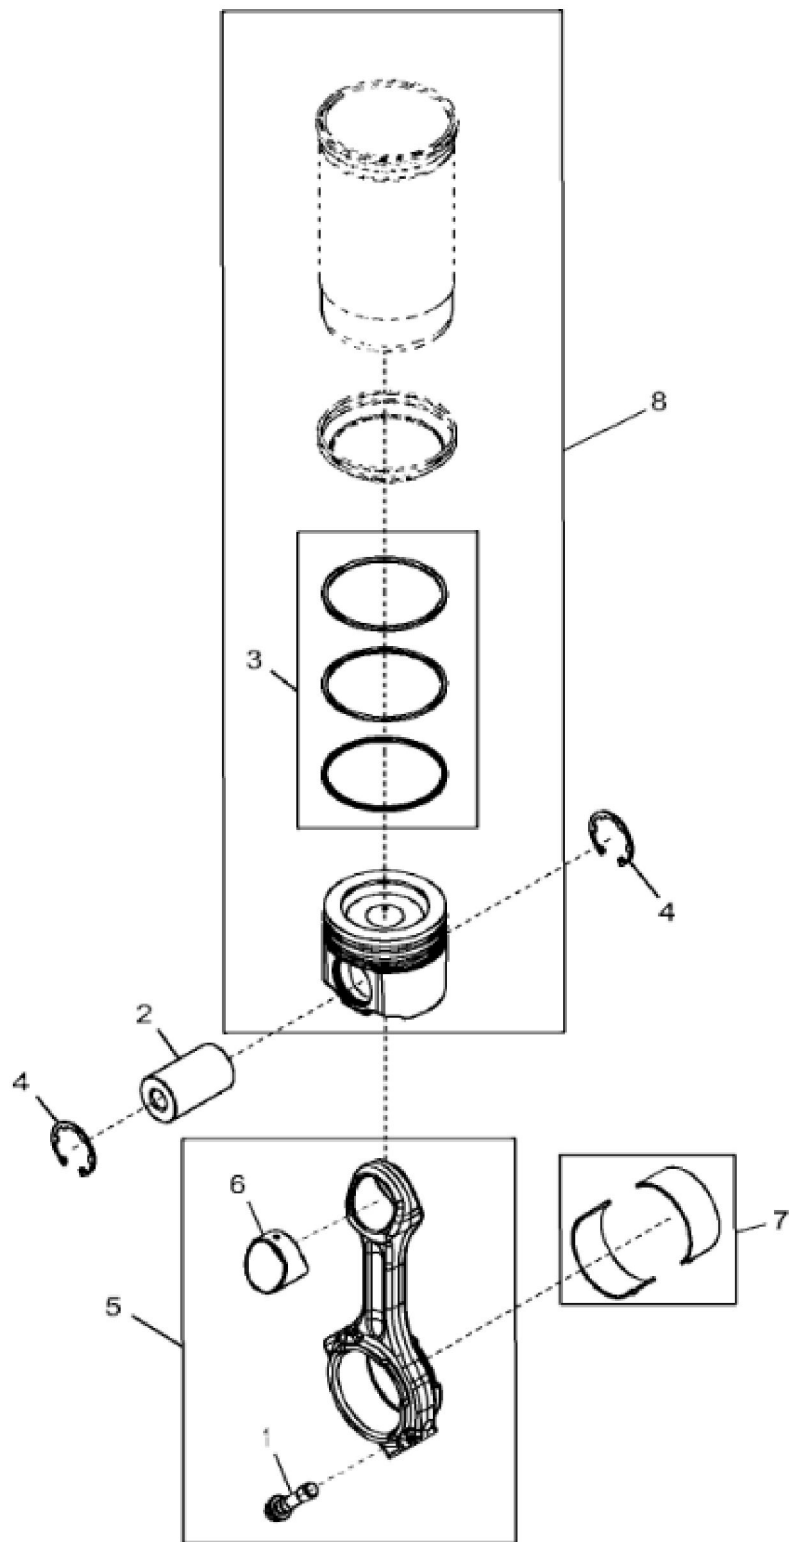

RE523129PCDK02

BLOCK / LINERS

KEY	PART NO.	PART NAME	QTY	REMARKS	
1	AT13740	DRAIN VALVE	1		
2	CYLINDER LINER	6	(Order RE531072)	
3	R54326	O-RING	1		
4	AR98850	O-RING KIT	6		
5	R43409	PLUG	1		
6	RE522991	ORIFICE	6		
7	RE540586	CAM FOLLOWER ROLLER	12	(Sub For RE535576)	
8	RE57836	PIPE PLUG	3		
9	51M7044	O-RING	1	17.300 X 2.200 mm	
10	RE519144	SENSOR	2		
11	RE71255	PIPE PLUG	5		
12	RE167207	SENSOR	1		
13	R120953	BEARING CAP	6		
14	R519287	CAP SCREW	14		
15	R120954	BEARING CAP	1		
16	R82007	PLUG	1		
17	CYLINDER BLOCK	1	NSEP (Marked R518738or R502997) (Order RE531095)	
18	R527877	BUSHING	6	(Sub ForR87561)	
19	R522884	CAMSHAFT	1		
19	SE501775	CAMSHAFT REMAN	1	(Reman For R522884)	
20	26H91	SHAFT KEY	1	3/16" X 1-1/4"	
21	R504811	WASHER	1		
22	R518255	GEAR	1		
23	R528098	GEAR	1	(Sub For R518212)	

KEY	PART NO.	PART NAME	QTY	REMARKS
1	RE532615	CRANKSHAFT	1	(Sub For RE530668)
1	RE540429	CRANKSHAFT	1	(Sub For RE530668, RE532615 and RE534315) (Marked R526075) (Also Order RE529775)
1	SE501774	CRANKSHAFT REMAN	1	(With Bearings) (Reman For RE534315) (Also Order RE529775)
2	R120752	KEY	1	
3	R104587	GEAR	1	
4	R41934	DOWEL PIN	1	
5	34M7089	SPRING PIN	1	
6	AT107510	PLUG	1	
7	RE529319	BEARING	6	(Marked R519427 and R519428)
8	RE529320	THRUST BEARING	1	(Marked R519429 or R519430)

Thank you so much for reading

John Deere > Agriculture > TRACTOR > 8295R - TRACTOR > 8295R Tractor (S.N. 001001 - 052200)(6090HRW Engine)(Russian Edition) > 20 ENGINE 6090HRW48-RE533833 > ST130092 - 4801 CONNECTING RODS AND PISTONS

KEY	PART NO.	PART NAME	QTY	REMARKS
1	R542878	CAP SCREW	2	SUB FOR R501035
2	DZ101959	PISTON PIN	6	OD = 47 mm; LGTH = 79 mm, SUB FOR R517073
3	DZ10083	PISTON RING	1	PKG (3), SUB FOR RE539642
4	R519640	SNAP RING	12	
5	DZ100117	CONNECTING ROD	6	MARKED DZ100421; SUB FOR RE535554 OR RE517436
5	SE501759	CONNECTING ROD REMAN	6	REMAN FOR RE535554
6	R74008	BUSHING	1	
7	RE529318	BEARING	6	
8	DZ10211	PISTON-LINER KIT	6	SUB FOR RE545266 OR RE571507