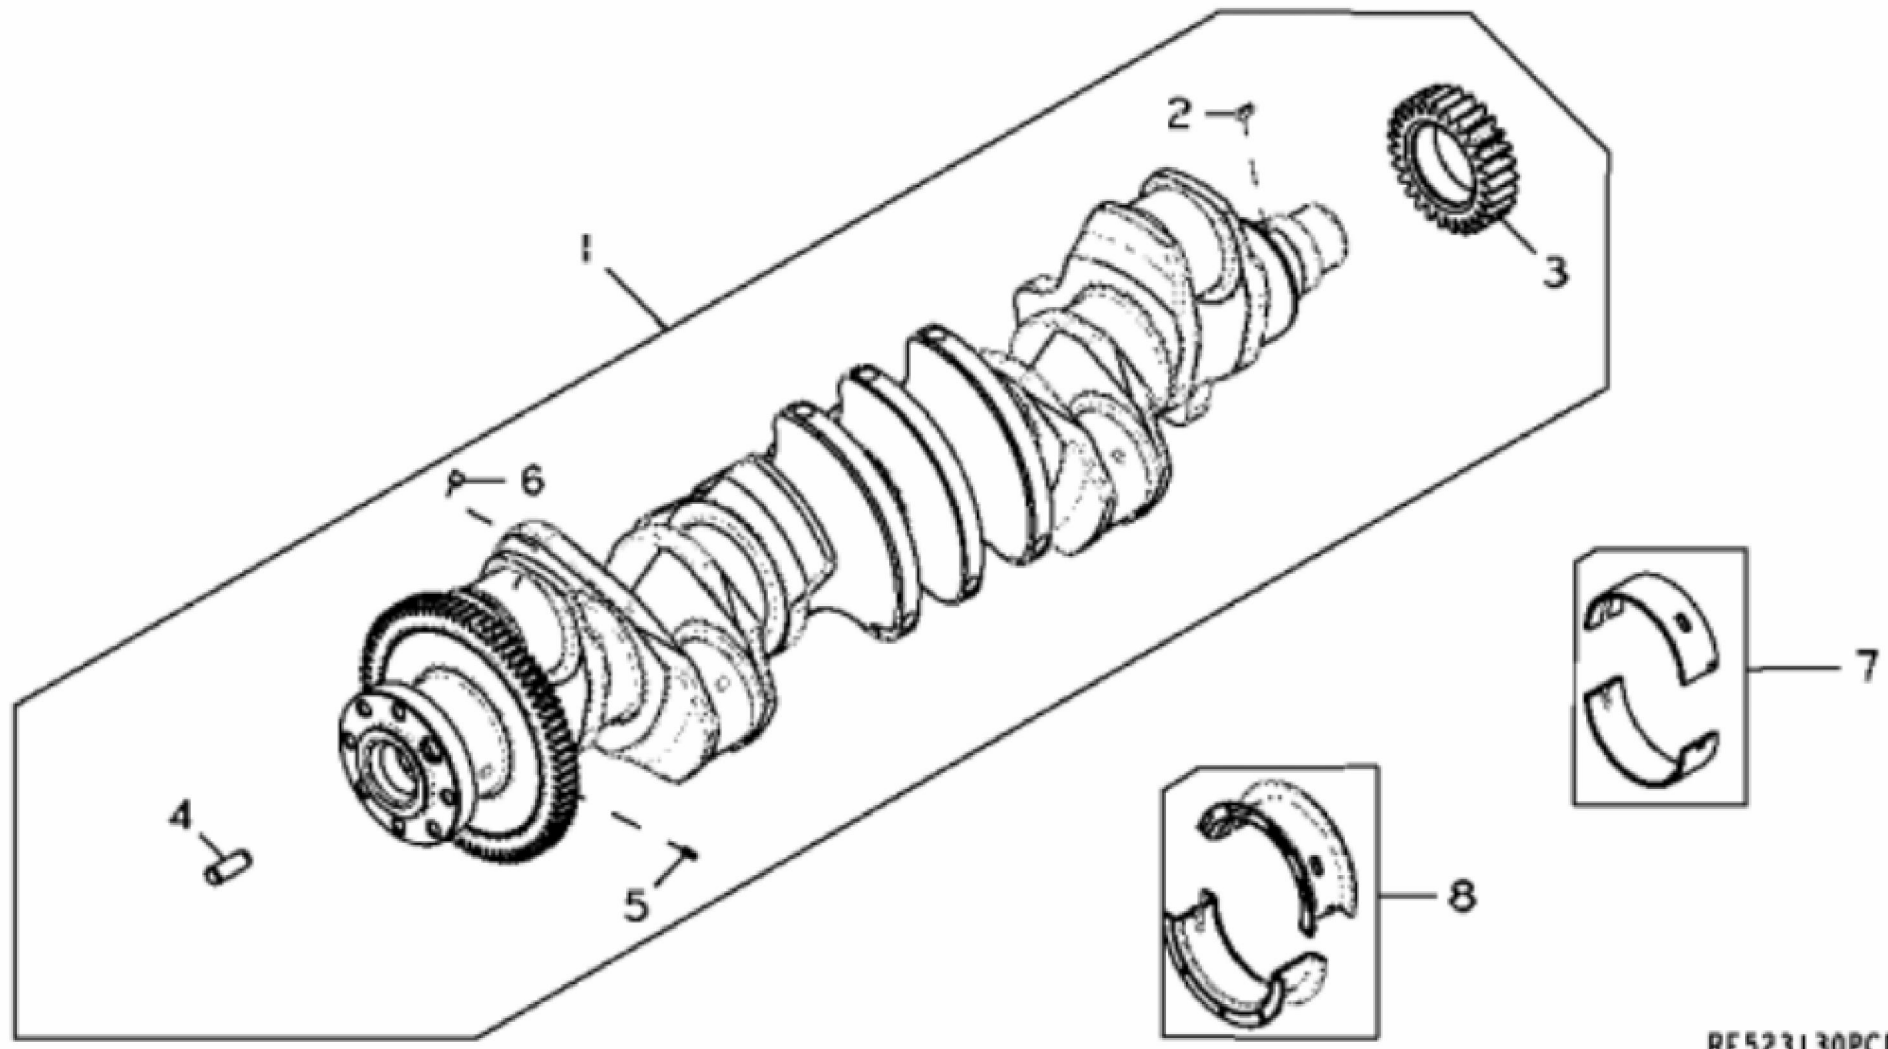

RE523130PCDF02

KEY	PART NO.	PART NAME	QTY	REMARKS
1	RE532615	CRANKSHAFT	1	(Sub For RE530668)
1	RE540429	CRANKSHAFT	1	(Sub For RE530668, RE532615 and RE534315) (Marked R526075) (Also Order RE529775)
1	SE501774	CRANKSHAFT REMAN	1	(With Bearings) (Reman For RE534315) (Also Order RE529775)
2	R120752	KEY	1	
3	R104587	GEAR	1	
4	R41934	DOWEL PIN	1	
5	34M7089	SPRING PIN	1	
6	AT107510	PLUG	1	
7	RE529319	BEARING	6	(Marked R519427 and R519428)
8	RE529320	THRUST BEARING	1	(Marked R519429 or R519430)