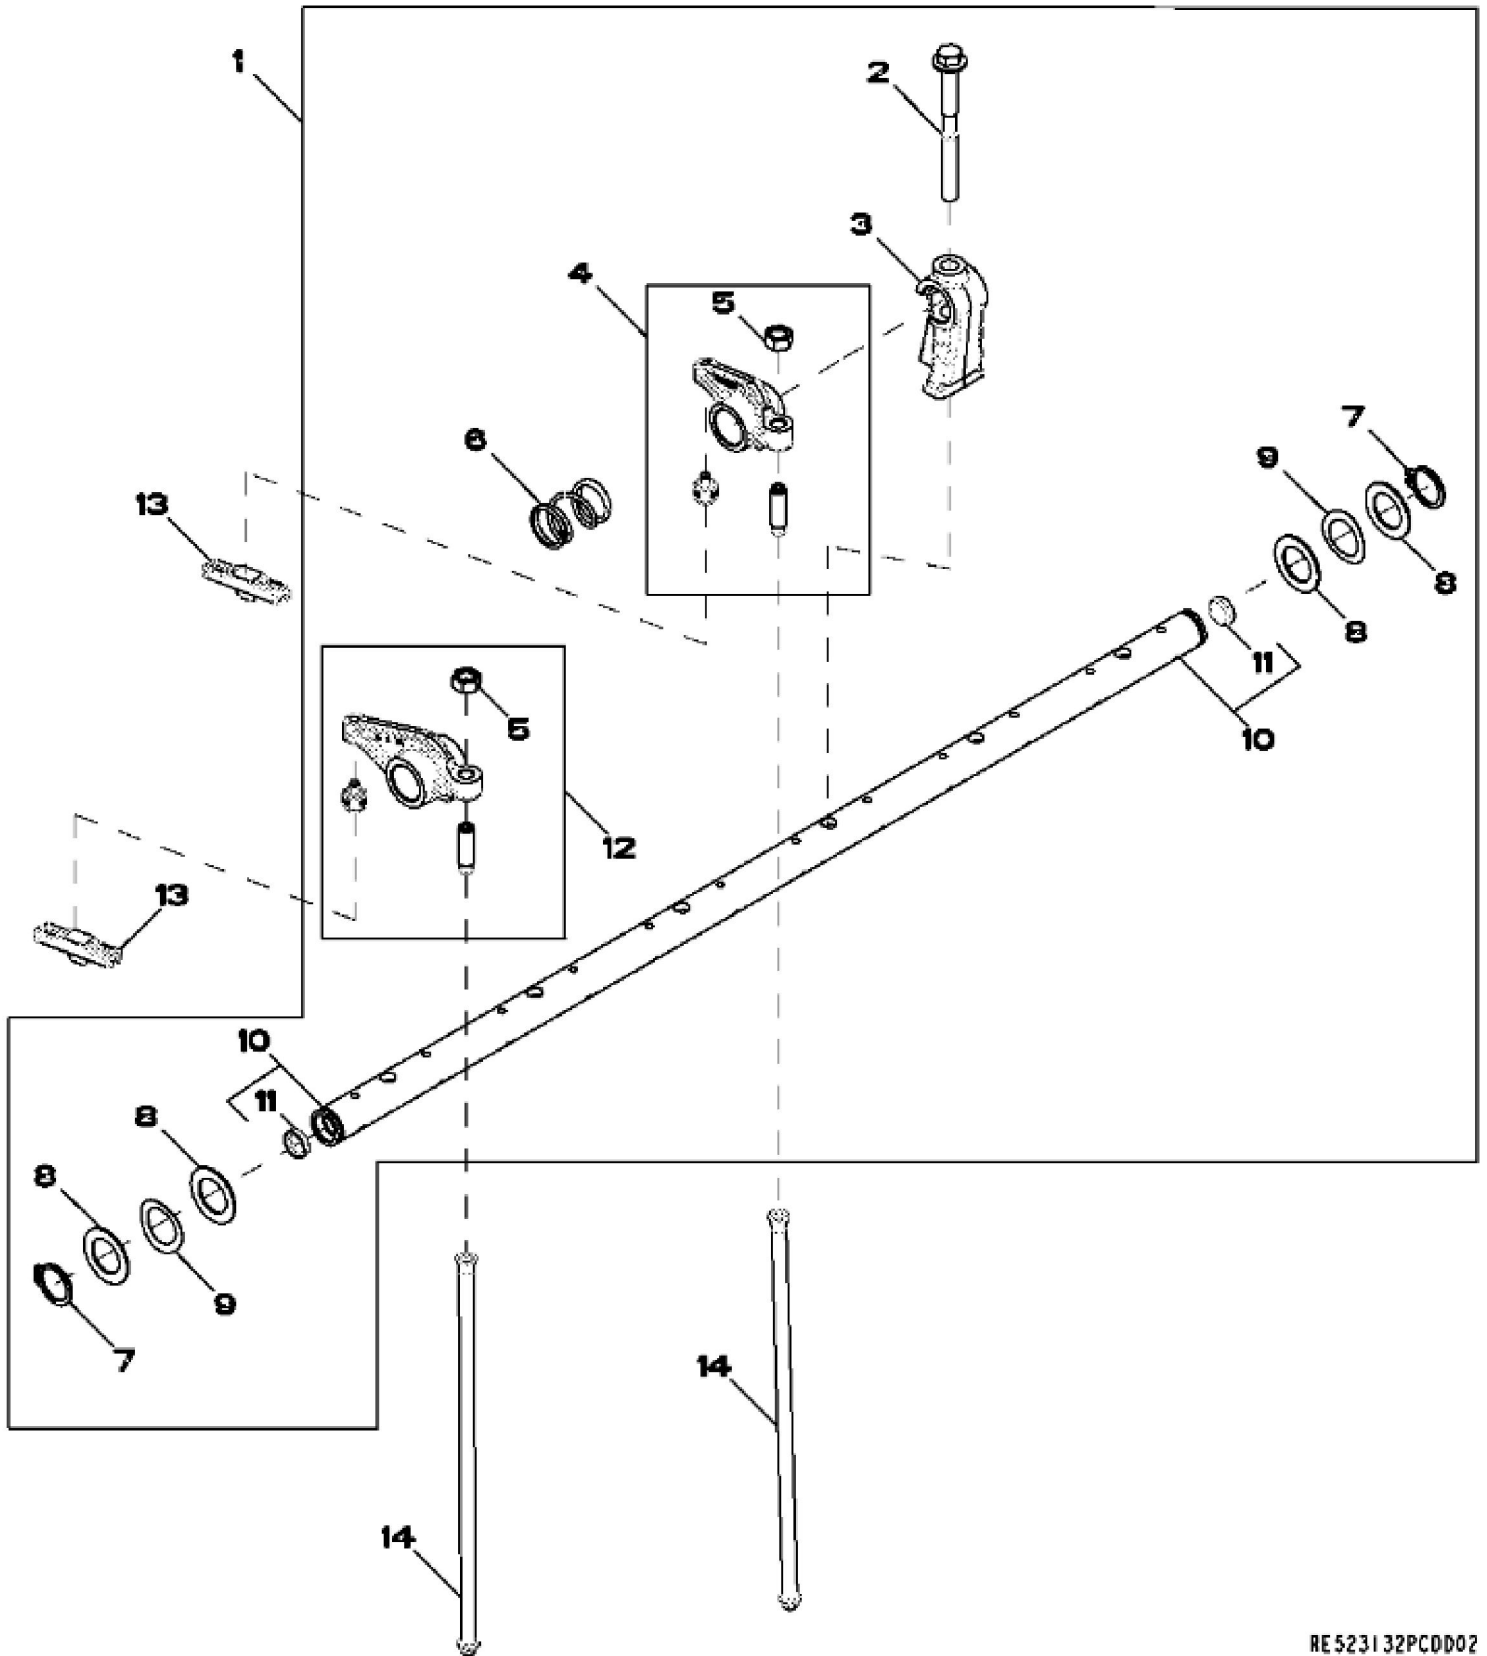

RE523129PCDK02

BLOCK / LINERS

KEY	PART NO.	PART NAME	QTY	REMARKS	
1	AT13740	DRAIN VALVE	1		
2	CYLINDER LINER	6	(Order RE531072)	
3	R54326	O-RING	1		
4	AR98850	O-RING KIT	6		
5	R43409	PLUG	1		
6	RE522991	ORIFICE	6		
7	RE540586	CAM FOLLOWER ROLLER	12	(Sub For RE535576)	
8	RE57836	PIPE PLUG	3		
9	51M7044	O-RING	1	17.300 X 2.200 mm	
10	RE519144	SENSOR	2		
11	RE71255	PIPE PLUG	5		
12	RE167207	SENSOR	1		
13	R120953	BEARING CAP	6		
14	R519287	CAP SCREW	14		
15	R120954	BEARING CAP	1		
16	R82007	PLUG	1		
17	CYLINDER BLOCK	1	NSEP (Marked R518738or R502997) (Order RE531095)	
18	R527877	BUSHING	6	(Sub ForR87561)	
19	R522884	CAMSHAFT	1		
19	SE501775	CAMSHAFT REMAN	1	(Reman For R522884)	
20	26H91	SHAFT KEY	1	3/16" X 1-1/4"	
21	R504811	WASHER	1		
22	R518255	GEAR	1		
23	R528098	GEAR	1	(Sub For R518212)	

KEY	PART NO.	PART NAME	QTY	REMARKS
1	RE532615	CRANKSHAFT	1	(Sub For RE530668)
1	RE540429	CRANKSHAFT	1	(Sub For RE530668, RE532615 and RE534315) (Marked R526075) (Also Order RE529775)
1	SE501774	CRANKSHAFT REMAN	1	(With Bearings) (Reman For RE534315) (Also Order RE529775)
2	R120752	KEY	1	
3	R104587	GEAR	1	
4	R41934	DOWEL PIN	1	
5	34M7089	SPRING PIN	1	
6	AT107510	PLUG	1	
7	RE529319	BEARING	6	(Marked R519427 and R519428)
8	RE529320	THRUST BEARING	1	(Marked R519429 or R519430)

Thank you so much for reading

John Deere > Agriculture > TRACTOR > 8295R - TRACTOR > 8295R Tractor (S.N. 001001 - 052200)(6090HRW Engine)(Russian Edition) > 20 ENGINE 6090HRW48-RE533833 > ST130092 - 4801 CONNECTING RODS AND PISTONS

KEY	PART NO.	PART NAME	QTY	REMARKS
1	R542878	CAP SCREW	2	SUB FOR R501035
2	DZ101959	PISTON PIN	6	OD = 47 mm; LGTH = 79 mm, SUB FOR R517073
3	DZ10083	PISTON RING	1	PKG (3), SUB FOR RE539642
4	R519640	SNAP RING	12	
5	DZ100117	CONNECTING ROD	6	MARKED DZ100421; SUB FOR RE535554 OR RE517436
5	SE501759	CONNECTING ROD REMAN	6	REMAN FOR RE535554
6	R74008	BUSHING	1	
7	RE529318	BEARING	6	
8	DZ10211	PISTON-LINER KIT	6	SUB FOR RE545266 OR RE571507