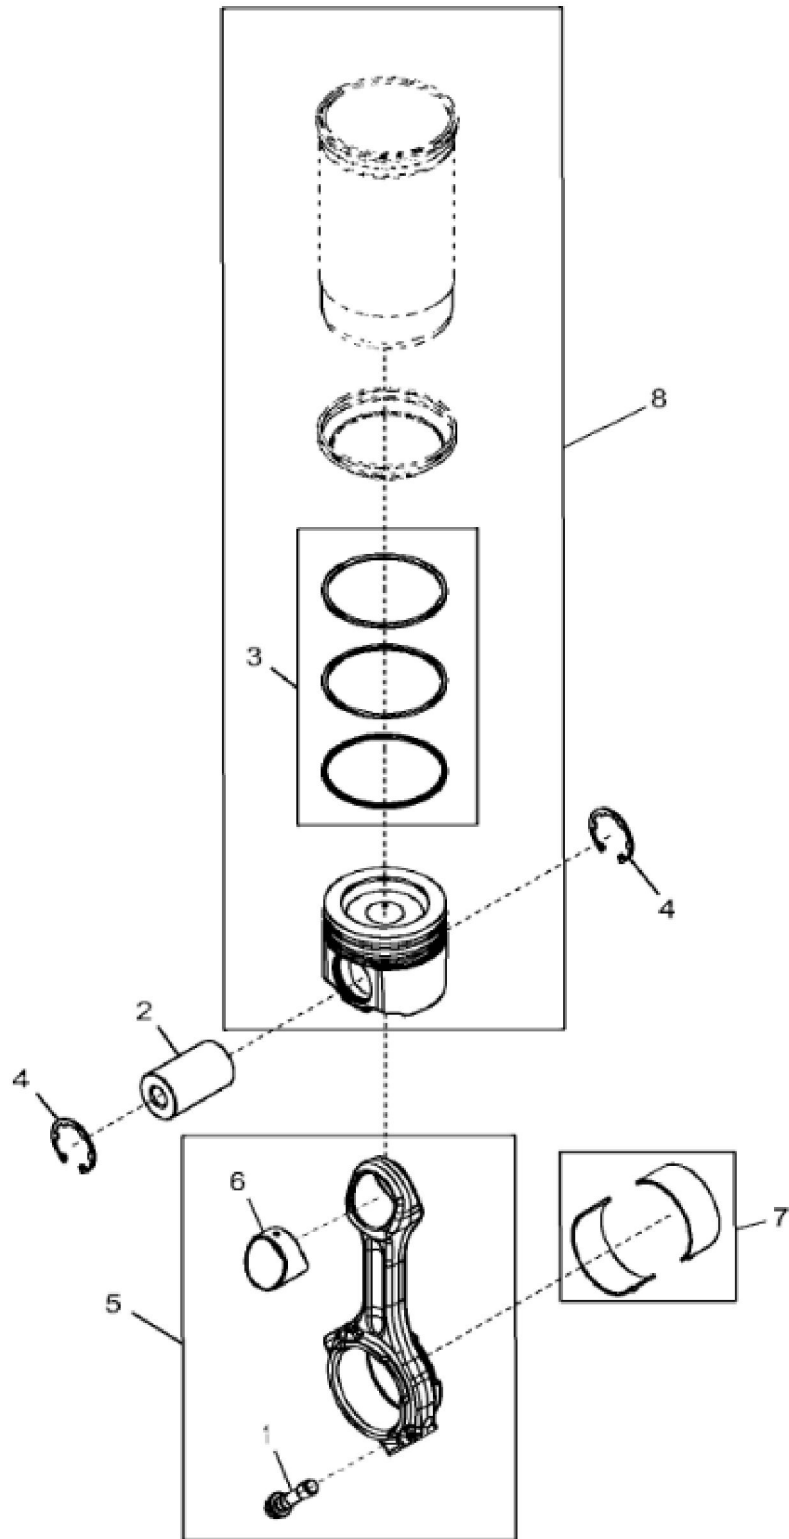

CYLINDER BLOCK

KEY	PART NO.	PART NAME	QTY	REMARKS
1	AT13740	DRAIN VALVE	1	
2	DZ10211	PISTON-LINER KIT	6	PISTON MARKED RE529264; SUB FOR RE545266 OR RE531072
3	RE541037	O-RING KIT	1	SUB FOR AR98850
4	R527468	SHIM	1	TK = 0.004"
4	R93948	SHIM	1	(Not Illustrated) TK = 0.002"
4	R528685	SHIM	1	(Not Illustrated) TK = 0.006"
4	R536310	SHIM	1	(Not Illustrated) TK = 0.008"
4	R536311	SHIM	1	(Not Illustrated) TK = 0.010"
5	R43409	PLUG	1	
6	RE522991	ORIFICE	6	
7	RE555307	CAM FOLLOWER ROLLER	12	SUB FOR RE540586 OR RE535576 OR RE519889
8	RE57836	PIPE PLUG	3	
9	RE519144	SENSOR	2	(Magnetic Pick Up Sensor)
10	51M7044	O-RING	1	17.300 X 2.200 mm
11	RE71255	PIPE PLUG	5	
12	RE167207	SENSOR	1	(Pressure Sensor)
13	R528098	GEAR	1	(Camshaft) Z = 54, SUB FOR R518212
14	R518255	GEAR	1	(Fuel Supply Pump Drive) Z = 64
15	R504811	WASHER	1	
16	26H91	SHAFT KEY	1	3/16" X 1-1/4"
17	R522884	CAMSHAFT	1	SUB FOR R520366
17	SE501775	CAMSHAFT REMAN	1	REMAN FOR R522884
18	...	CYLINDER BLOCK	1	MARKED R542211; ORDER DZ10789 OR DZ10597
18	DZ10789	SHORT BLOCK ASSEMBLY	1	(For Marine Engine)
18	DZ10597	SHORT BLOCK ASSEMBLY	1	(For Non-Marine Engine)
19	R120954	BEARING CAP	1	
20	R519287	CAP SCREW	14	
21	R120953	BEARING CAP	6	
22	R527877	BUSHING	6	
23	R82007	PLUG	1	
24	R54326	O-RING	6	
25	R518034	BUSHING	1	

CRANKSHAFT

KEY	PART NO.	PART NAME	QTY	REMARKS	
1	RE540429	CRANKSHAFT	1	MARKED R526075; SUB FOR RE534315	
2	R120752	KEY	1		
3	R104587	GEAR	1		
4	R41934	DOWEL PIN	1		
5	34M7089	DOWEL PIN	1	4 X 12 mm	
6	AT107510	PLUG	6		
7	RE529319	BEARING	6	KIT; MARKED R519427 AND R519428	
8	RE529320	THRUST BEARING	1	KIT; MARKED R519429 AND R519430	