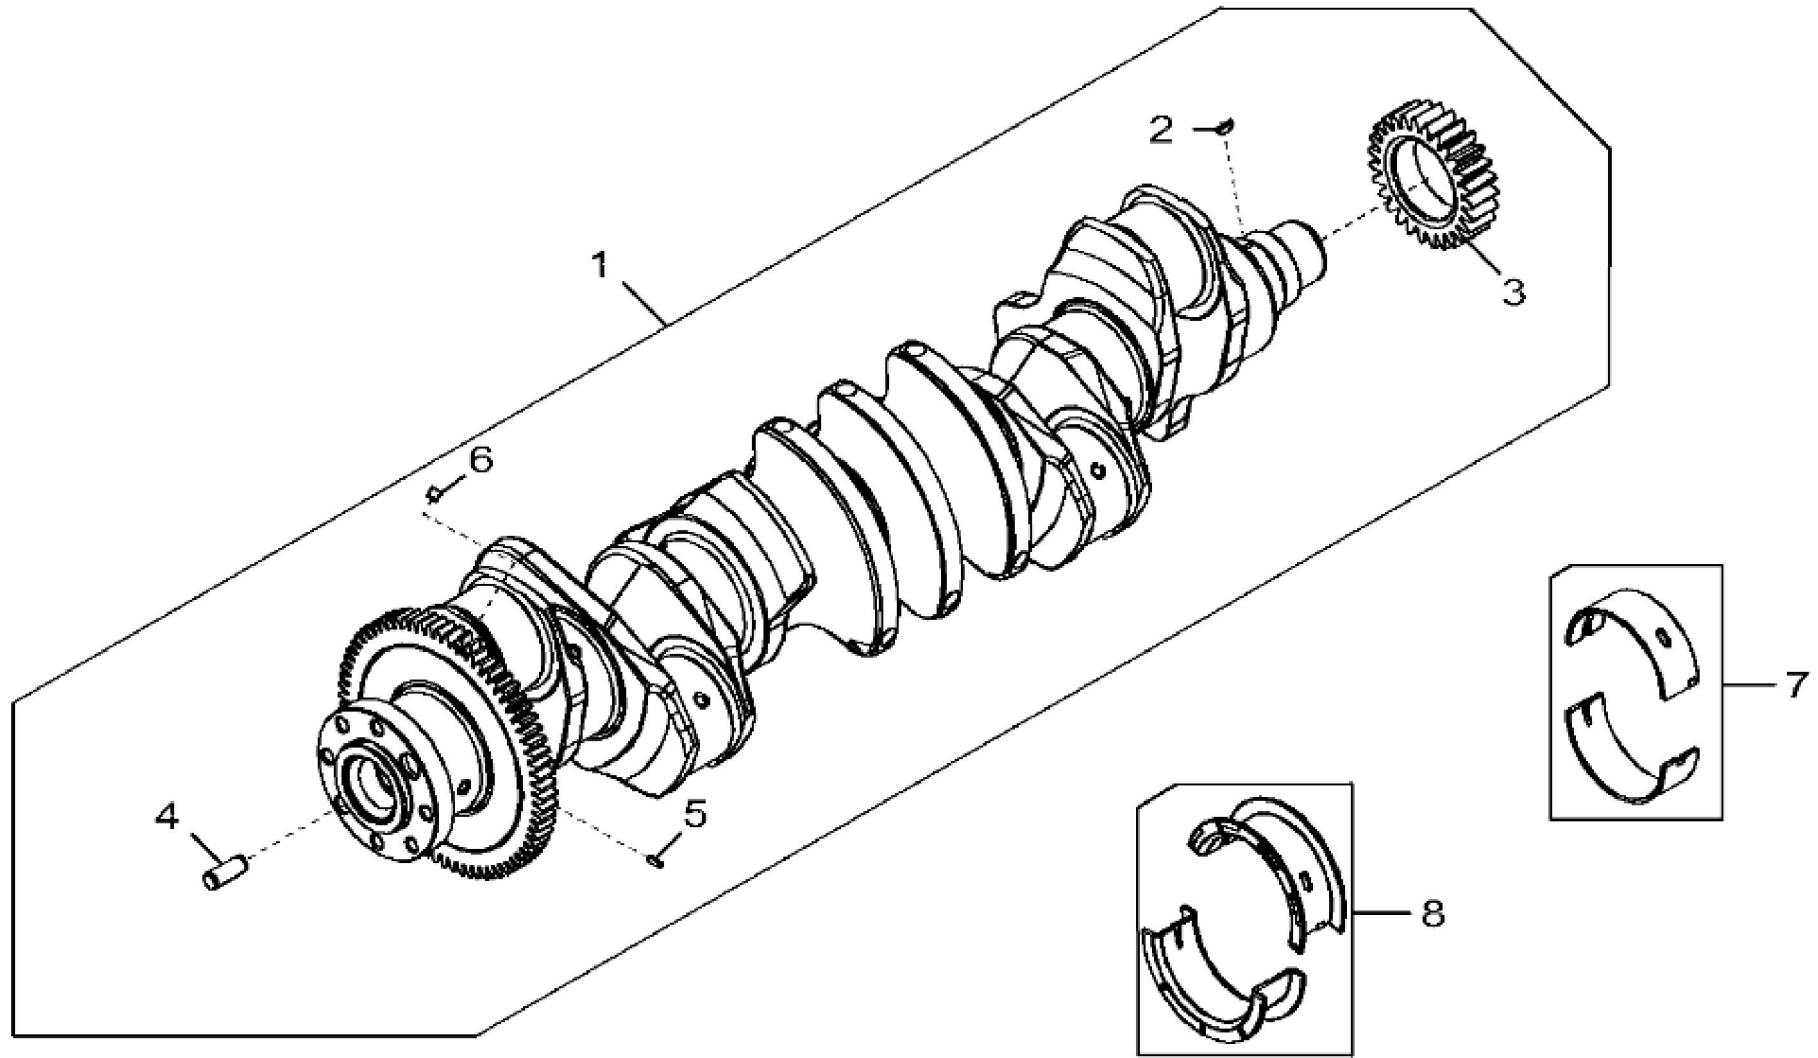

4701_RE523130_PCD

CRANKSHAFT

KEY	PART NO.	PART NAME	QTY	REMARKS	
1	RE540429	CRANKSHAFT	1	MARKED R526075; SUB FOR RE534315	
2	R120752	KEY	1		
3	R104587	GEAR	1		
4	R41934	DOWEL PIN	1		
5	34M7089	DOWEL PIN	1	4 X 12 mm	
6	AT107510	PLUG	6		
7	RE529319	BEARING	6	KIT; MARKED R519427 AND R519428	
8	RE529320	THRUST BEARING	1	KIT; MARKED R519429 AND R519430