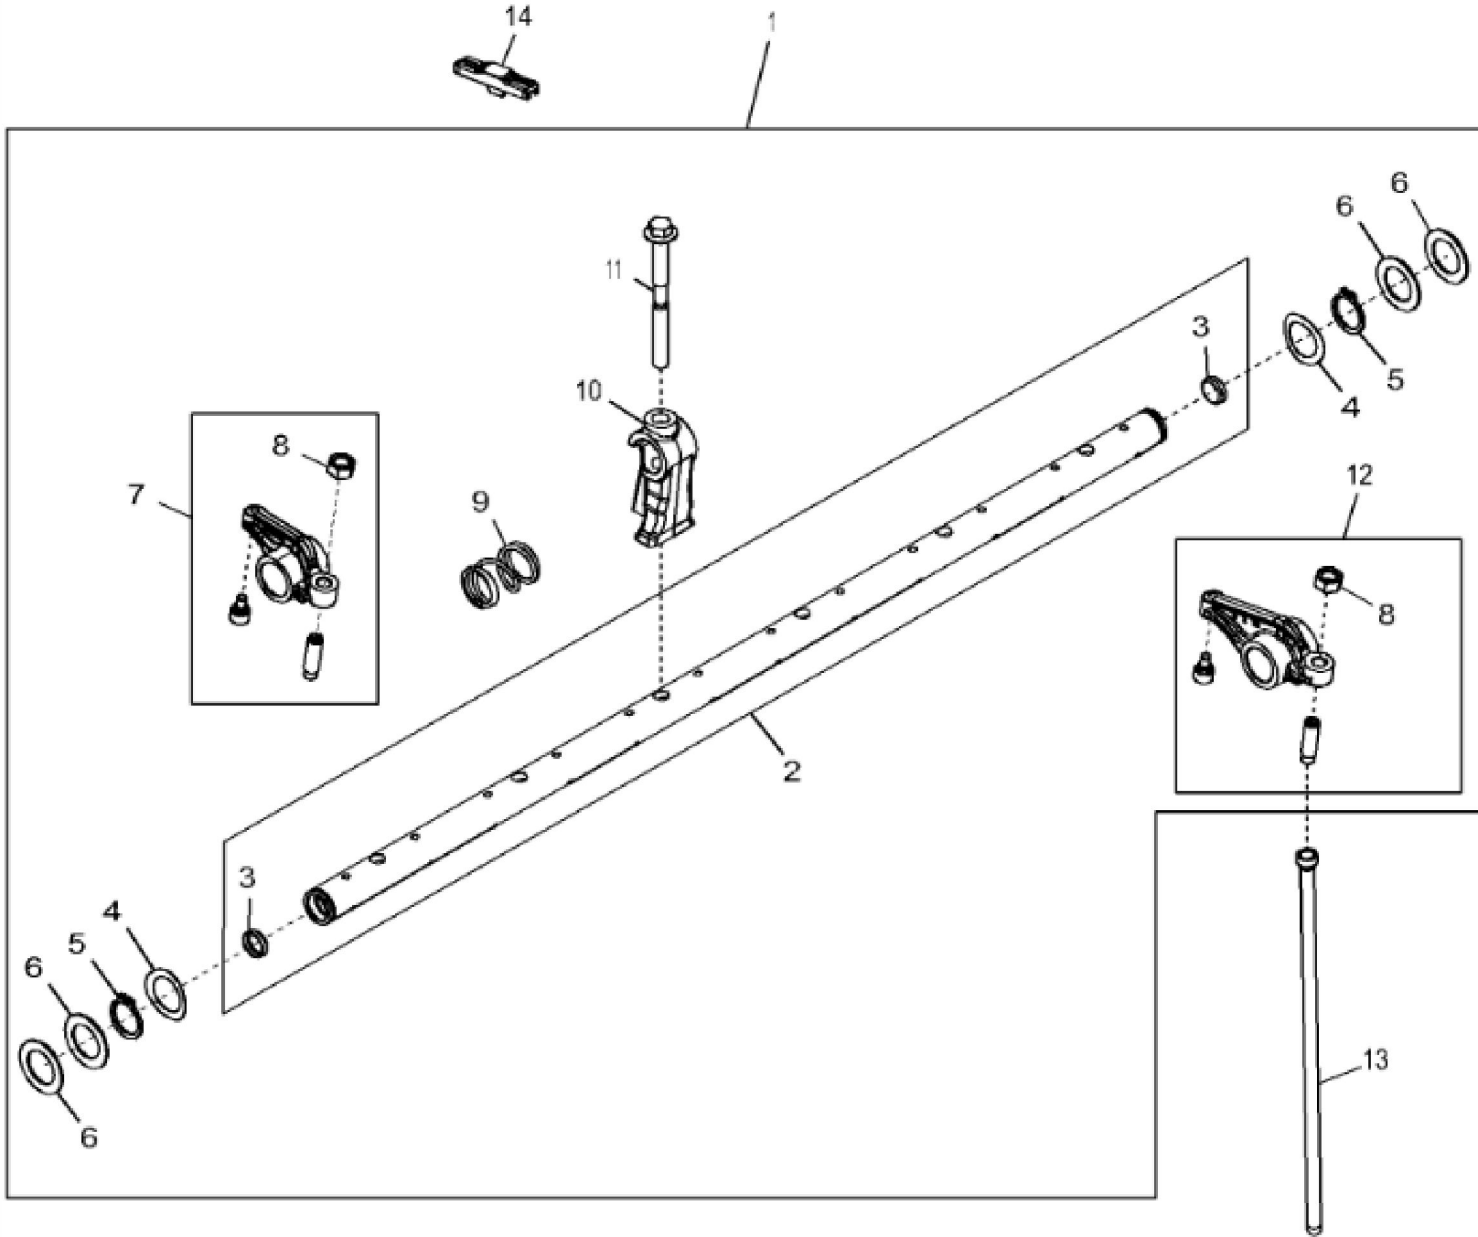

CRANKSHAFT

KEY	PART NO.	PART NAME	QTY	REMARKS	
1	RE540429	CRANKSHAFT	1	MARKED R526075; SUB FOR RE534315	
2	R120752	KEY	1		
3	R104587	GEAR	1		
4	R41934	DOWEL PIN	1		
5	34M7089	DOWEL PIN	1	4 X 12 mm	
6	AT107510	PLUG	6		
7	RE529319	BEARING	6	KIT; MARKED R519427 AND R519428	
8	RE529320	THRUST BEARING	1	KIT; MARKED R519429 AND R519430	

Thank you so much for reading

CONNECTING RODS AND PISTONS

KEY	PART NO.	PART NAME	QTY	REMARKS
1	R542878	CAP SCREW	12	
2	DZ101959	PISTON PIN	6	OD = 47 mm, LGTH = 79 mm, SUB FOR R517073
3	DZ10083	PISTON RING	6	PKG (3), SUB FOR RE539642
4	R519640	SNAP RING	12	
5	DZ100117	CONNECTING ROD	6	MARKED DZ100421, SUB FOR RE517436 OR RE535554
5	SE501759	CONNECTING ROD REMAN	AR	REMAN FOR RE535554
5	SE501748	CONNECTING ROD REMAN	AR	REMAN FOR RE517436
6	R74008	BUSHING	6	
7	RE529318	BEARING	6	KIT; R519454
8	DZ10211	PISTON-LINER KIT	6	PISTON MARKED RE529264, SUB FOR RE545266 OR RE571507