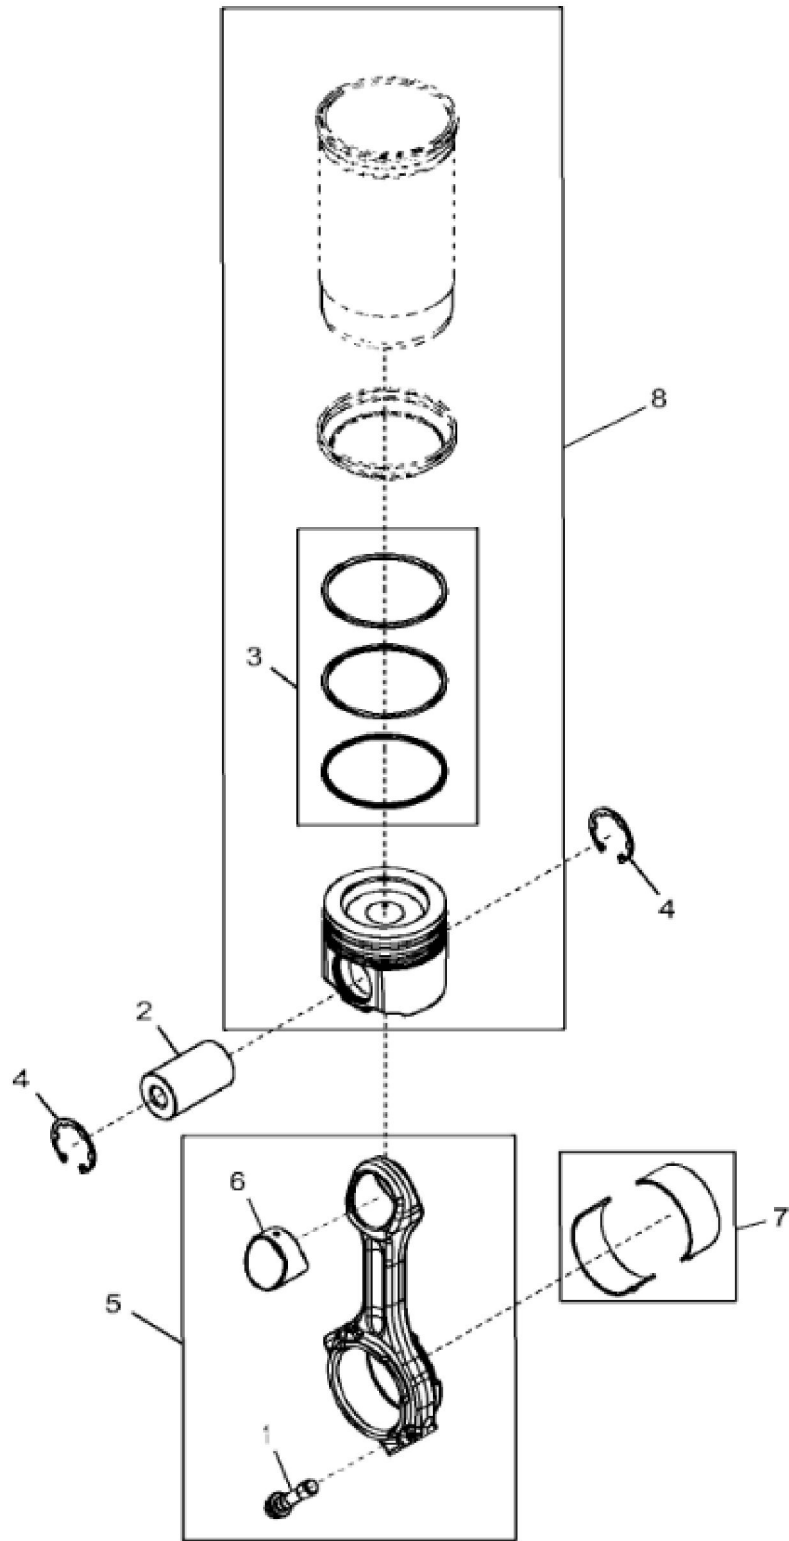

KEY	PART NO.	PART NAME	QTY	REMARKS
1	AT13740	DRAIN VALVE	1	
2	DZ10211	PISTON-LINER KIT	6	PISTON MARKED RE529264; SUB FOR RE545266 OR RE531072
3	RE541037	O-RING KIT	1	SUB FOR AR98850
4	R527468	SHIM	1	TK = 0.004"
4	R93948	SHIM	1	(Not Illustrated) TK = 0.002"
4	R528685	SHIM	1	(Not Illustrated) TK = 0.006"
4	R536310	SHIM	1	(Not Illustrated) TK = 0.008"
4	R536311	SHIM	1	(Not Illustrated) TK = 0.010"
5	R43409	PLUG	1	
6	RE522991	ORIFICE	6	
7	RE555307	CAM FOLLOWER ROLLER	12	SUB FOR RE540586 OR RE535576 OR RE519889
8	RE57836	PIPE PLUG	3	
9	RE519144	SENSOR	2	(Magnetic Pick Up Sensor)
10	51M7044	O-RING	1	17.300 X 2.200 mm
11	RE71255	PIPE PLUG	5	
12	RE167207	SENSOR	1	(Pressure Sensor)
13	R528098	GEAR	1	(Camshaft) Z = 54, SUB FOR R518212
14	R518255	GEAR	1	(Fuel Supply Pump Drive) Z = 64
15	R504811	WASHER	1	
16	26H91	SHAFT KEY	1	3/16" X 1-1/4"
17	R522884	CAMSHAFT	1	SUB FOR R520366
17	SE501775	CAMSHAFT REMAN	1	REMAN FOR R522884
18	...	CYLINDER BLOCK	1	MARKED R542211; ORDER DZ10789 OR DZ10597
18	DZ10789	SHORT BLOCK ASSEMBLY	1	(For Marine Engine)
18	DZ10597	SHORT BLOCK ASSEMBLY	1	(For Non-Marine Engine)
19	R120954	BEARING CAP	1	
20	R519287	CAP SCREW	14	
21	R120953	BEARING CAP	6	
22	R527877	BUSHING	6	
23	R82007	PLUG	1	
24	R54326	O-RING	6	
25	R518034	BUSHING	1	

KEY	PART NO.	PART NAME	QTY	REMARKS	
1	RE540429	CRANKSHAFT	1	MARKED R526075; SUB FOR RE534315	
2	R120752	KEY	1		
3	R104587	GEAR	1		
4	R41934	DOWEL PIN	1		
5	34M7089	DOWEL PIN	1	4 X 12 mm	
6	AT107510	PLUG	6		
7	RE529319	BEARING	6	KIT; MARKED R519427 AND R519428	
8	RE529320	THRUST BEARING	1	KIT; MARKED R519429 AND R519430	