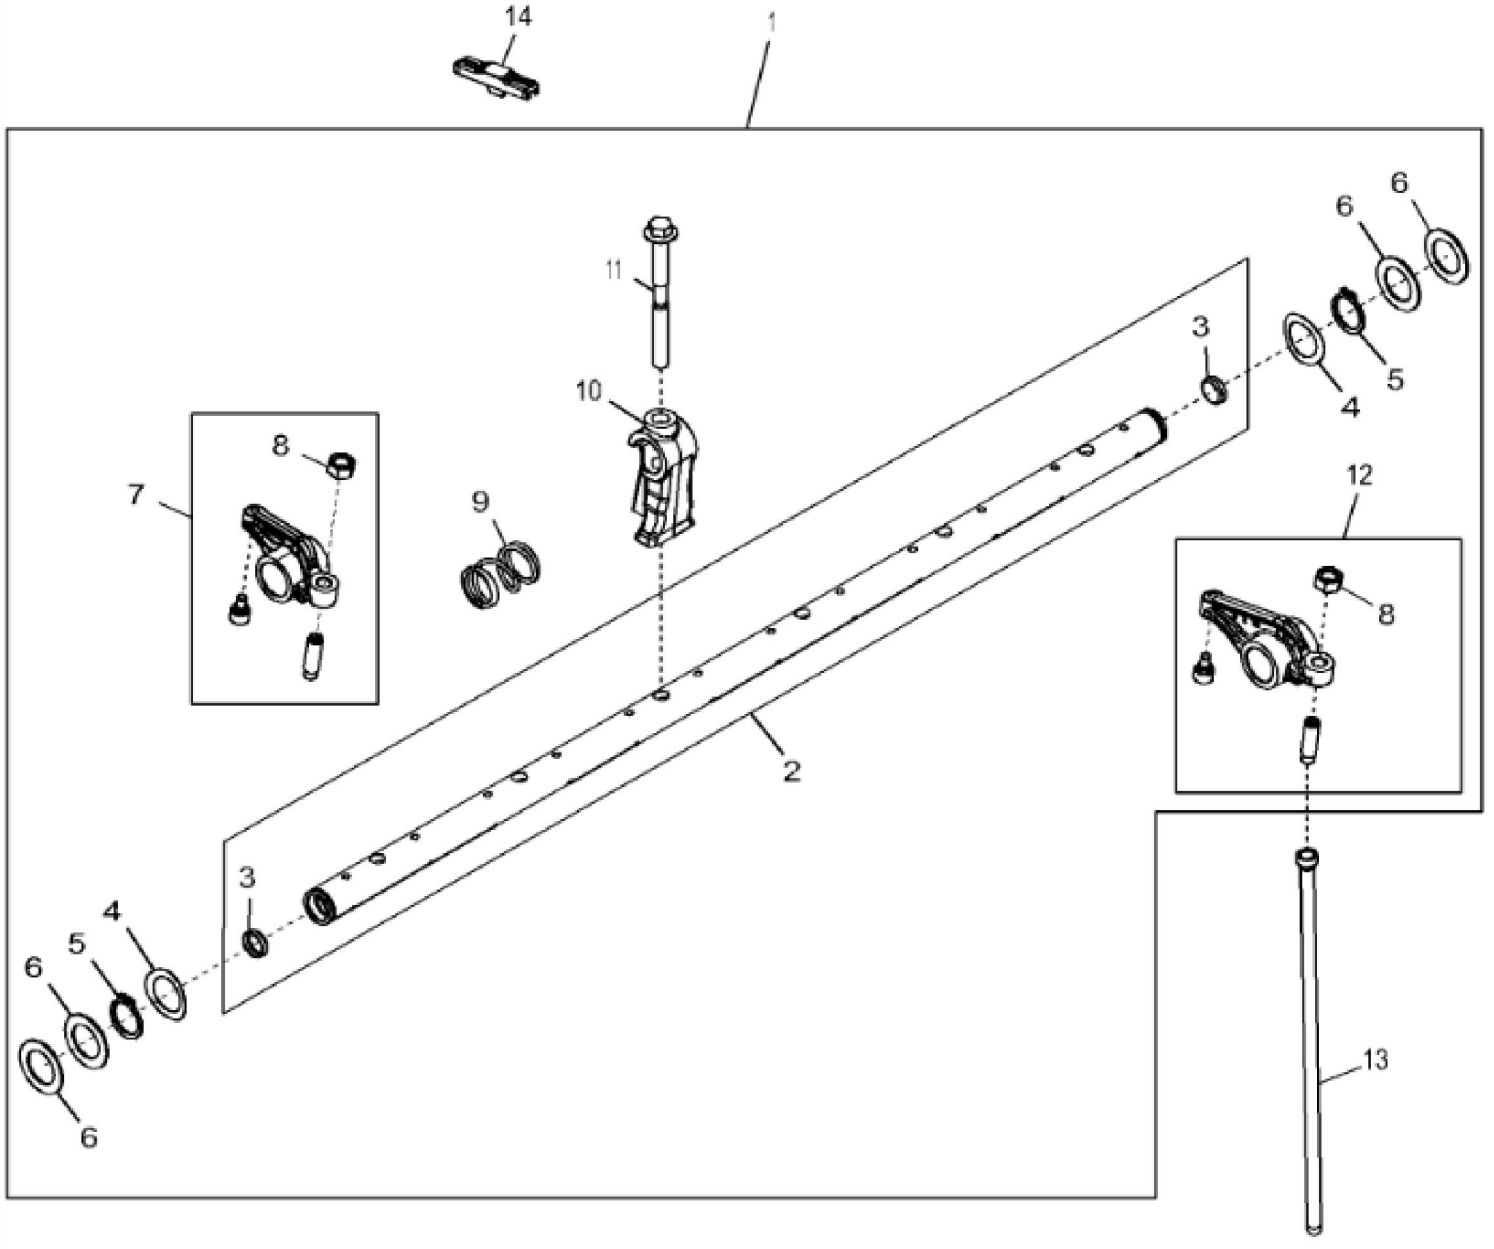

KEY	PART NO.	PART NAME	QTY	REMARKS	
1	RE540429	CRANKSHAFT	1	MARKED R526075; SUB FOR RE534315	
2	R120752	KEY	1		
3	R104587	GEAR	1		
4	R41934	DOWEL PIN	1		
5	34M7089	DOWEL PIN	1	4 X 12 mm	
6	AT107510	PLUG	6		
7	RE529319	BEARING	6	KIT; MARKED R519427 AND R519428	
8	RE529320	THRUST BEARING	1	KIT; MARKED R519429 AND R519430	

Thank you so much for reading

John Deere > Agriculture > TRACTOR > 8285R - TRACTOR > 8285R Tractor (S.N. 016001 - 090000)(Worldwide Edition) > 18 ENGINE 6090RW228-RE557835 > ST30570 - 4801 CONNECTING RODS AND PISTONS

KEY	PART NO.	PART NAME	QTY	REMARKS
1	R542878	CAP SCREW	12	
2	DZ101959	PISTON PIN	6	OD = 47 mm, LGTH = 79 mm, SUB FOR R517073
3	DZ10083	PISTON RING	6	PKG (3), SUB FOR RE539642
4	R519640	SNAP RING	12	
5	DZ100117	CONNECTING ROD	6	MARKED DZ100421, SUB FOR RE517436 OR RE535554
5	SE501759	CONNECTING ROD REMAN	AR	REMAN FOR RE535554
5	SE501748	CONNECTING ROD REMAN	AR	REMAN FOR RE517436
6	R74008	BUSHING	6	
7	RE529318	BEARING	6	KIT; R519454
8	DZ10211	PISTON-LINER KIT	6	PISTON MARKED RE529264, SUB FOR RE545266 OR RE571507