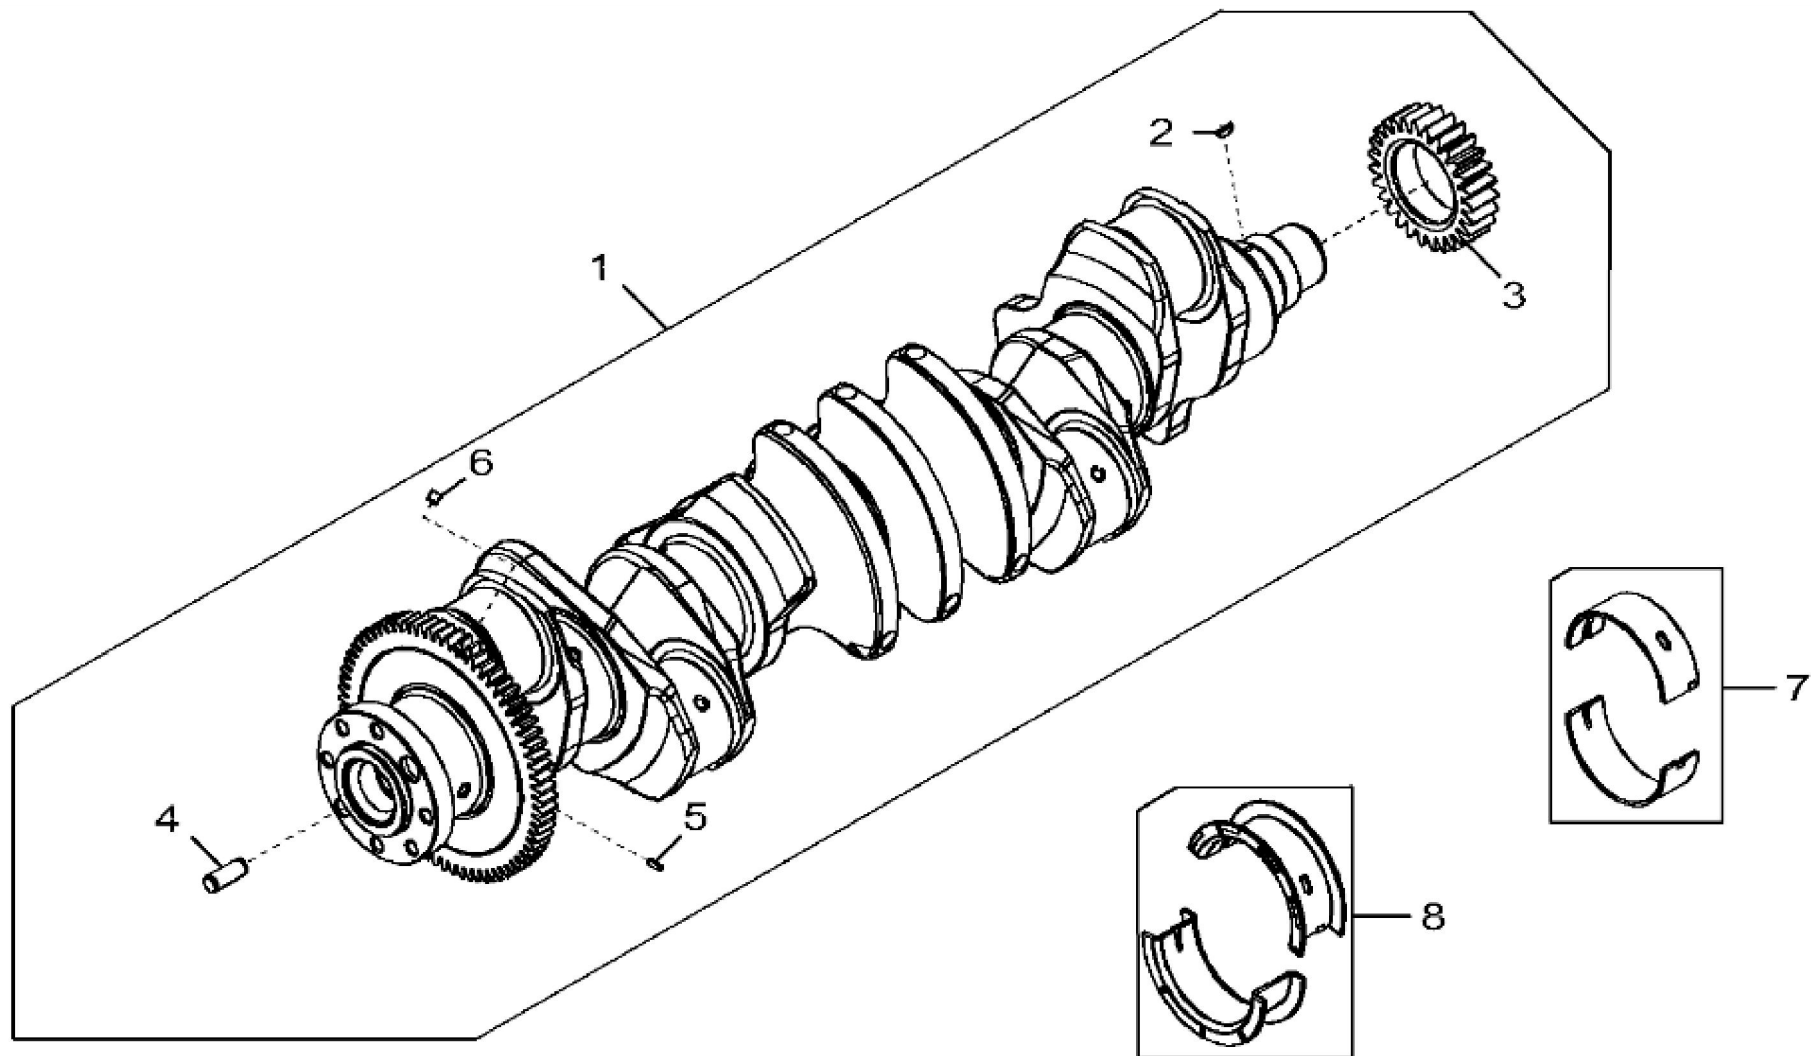

4701_RE523130_PCD

KEY	PART NO.	PART NAME	QTY	REMARKS	
1	RE540429	CRANKSHAFT	1	MARKED R526075; SUB FOR RE534315	
2	R120752	KEY	1		
3	R104587	GEAR	1		
4	R41934	DOWEL PIN	1		
5	34M7089	DOWEL PIN	1	4 X 12 mm	
6	AT107510	PLUG	6		
7	RE529319	BEARING	6	KIT; MARKED R519427 AND R519428	
8	RE529320	THRUST BEARING	1	KIT; MARKED R519429 AND R519430