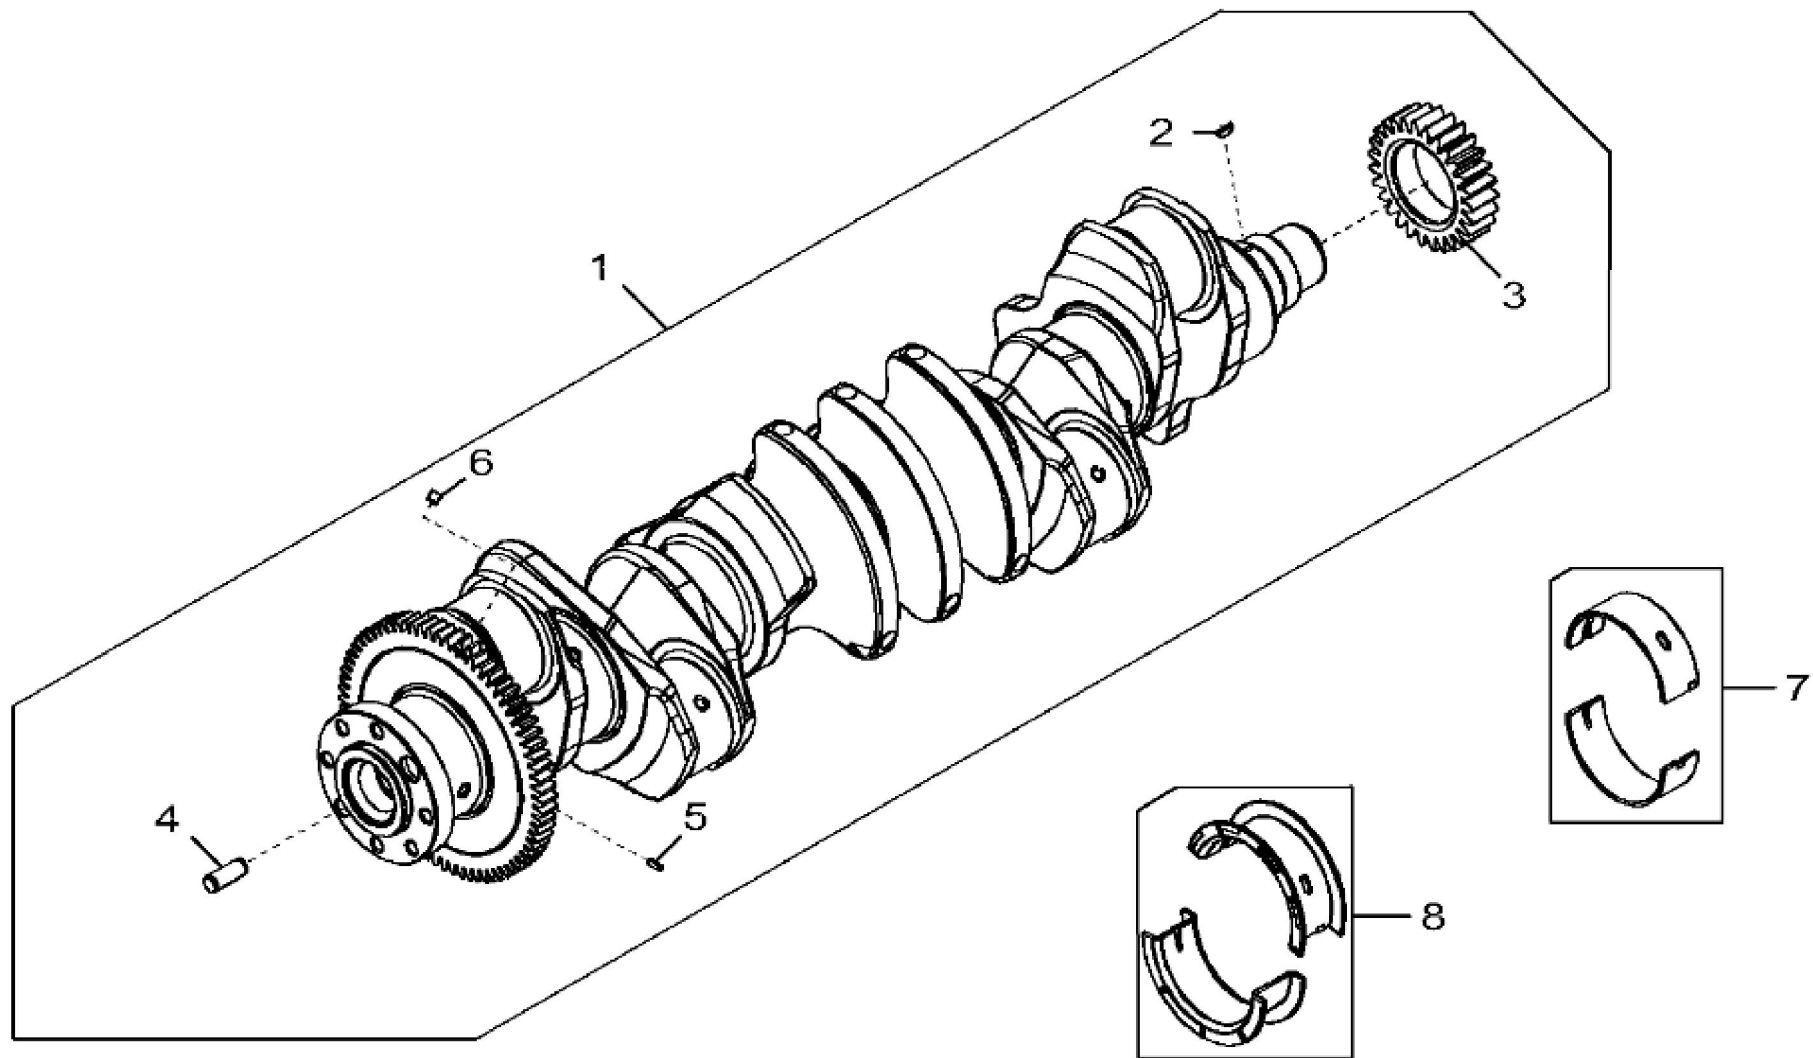

KEY	PART NO.	PART NAME	QTY	REMARKS
1	AT13740	DRAIN VALVE	1	
2	DZ10211	PISTON-LINER KIT	6	PISTON MARKED RE529264; SUB FOR RE545266 OR RE531072
3	RE541037	O-RING KIT	1	SUB FOR AR98850
4	R527468	SHIM	1	TK = 0.004"
4	R93948	SHIM	1	(Not Illustrated) TK = 0.002"
4	R528685	SHIM	1	(Not Illustrated) TK = 0.006"
4	R536310	SHIM	1	(Not Illustrated) TK = 0.008"
4	R536311	SHIM	1	(Not Illustrated) TK = 0.010"
5	R43409	PLUG	1	
6	RE522991	ORIFICE	6	
7	RE555307	CAM FOLLOWER ROLLER	12	SUB FOR RE540586 OR RE535576 OR RE519889
8	RE57836	PIPE PLUG	3	
9	RE519144	SENSOR	2	(Magnetic Pick Up Sensor)
10	51M7044	O-RING	1	17.300 X 2.200 mm
11	RE71255	PIPE PLUG	5	
12	RE167207	SENSOR	1	(Pressure Sensor)
13	R528098	GEAR	1	(Camshaft) Z = 54, SUB FOR R518212
14	R518255	GEAR	1	(Fuel Supply Pump Drive) Z = 64
15	R504811	WASHER	1	
16	26H91	SHAFT KEY	1	3/16" X 1-1/4"
17	R522884	CAMSHAFT	1	SUB FOR R520366
17	SE501775	CAMSHAFT REMAN	1	REMAN FOR R522884
18	...	CYLINDER BLOCK	1	MARKED R542211; ORDER DZ10789 OR DZ10597
18	DZ10789	SHORT BLOCK ASSEMBLY	1	(For Marine Engine)
18	DZ10597	SHORT BLOCK ASSEMBLY	1	(For Non-Marine Engine)
19	R120954	BEARING CAP	1	
20	R519287	CAP SCREW	14	
21	R120953	BEARING CAP	6	
22	R527877	BUSHING	6	
23	R82007	PLUG	1	
24	R54326	O-RING	6	
25	R518034	BUSHING	1	

4701\_RE523130\_PCD

KEY	PART NO.	PART NAME	QTY	REMARKS	
1	RE540429	CRANKSHAFT	1	MARKED R526075; SUB FOR RE534315	
2	R120752	KEY	1		
3	R104587	GEAR	1		
4	R41934	DOWEL PIN	1		
5	34M7089	DOWEL PIN	1	4 X 12 mm	
6	AT107510	PLUG	6		
7	RE529319	BEARING	6	KIT; MARKED R519427 AND R519428	
8	RE529320	THRUST BEARING	1	KIT; MARKED R519429 AND R519430	