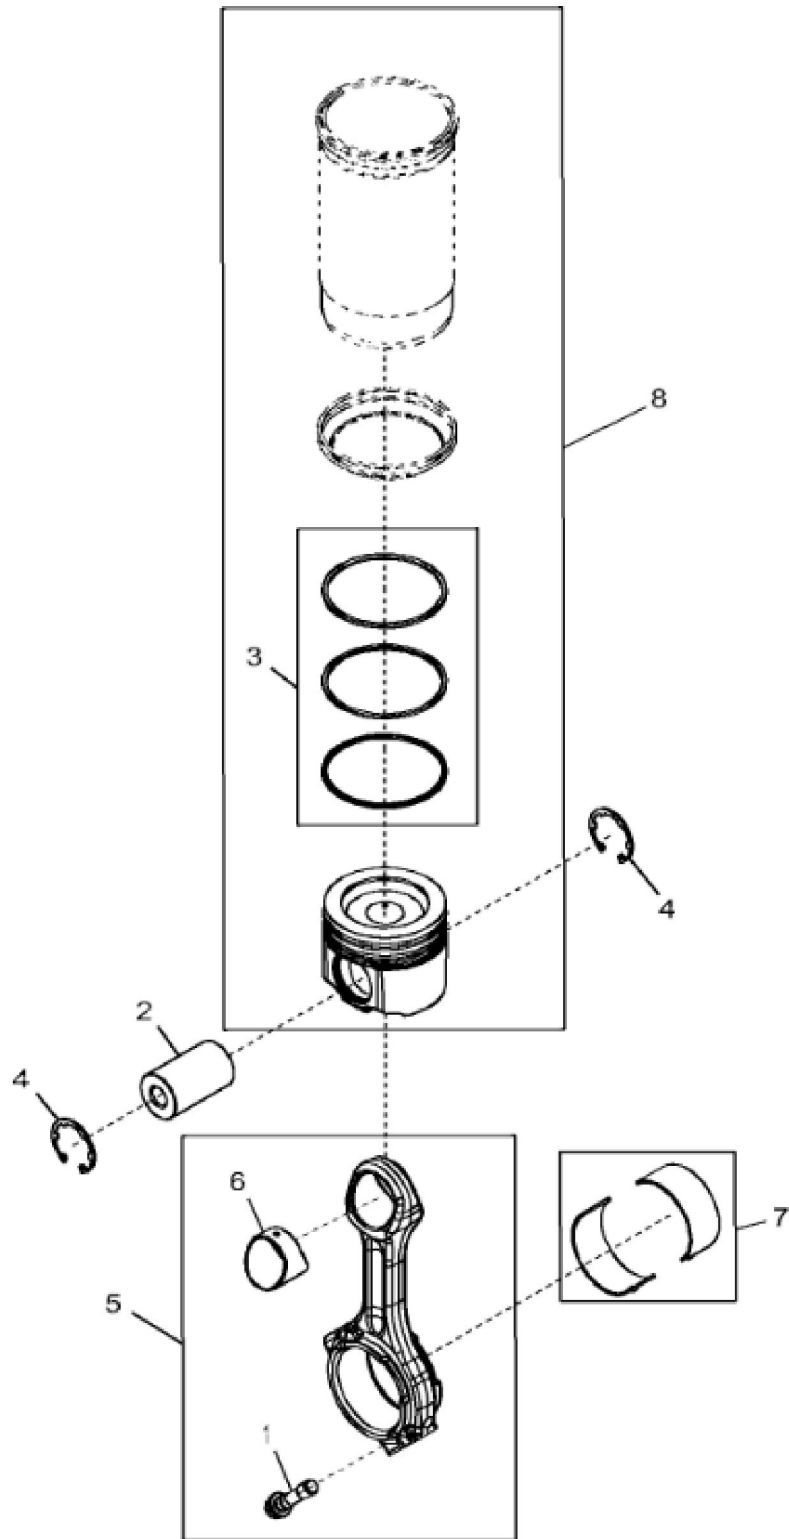

KEY	PART NO.	PART NAME	QTY	REMARKS
1	AT13740	DRAIN VALVE	1	
2	DZ10211	PISTON-LINER KIT	6	PISTON MARKED RE529264; SUB FOR RE545266 OR RE531072
3	RE541037	O-RING KIT	1	SUB FOR AR98850
4	R527468	SHIM	1	TK = 0.004"
4	R93948	SHIM	1	(Not Illustrated) TK = 0.002"
4	R528685	SHIM	1	(Not Illustrated) TK = 0.006"
4	R536310	SHIM	1	(Not Illustrated) TK = 0.008"
4	R536311	SHIM	1	(Not Illustrated) TK = 0.010"
5	R43409	PLUG	1	
6	RE522991	ORIFICE	6	
7	RE555307	CAM FOLLOWER ROLLER	12	SUB FOR RE540586 OR RE535576 OR RE519889
8	RE57836	PIPE PLUG	3	
9	RE519144	SENSOR	2	(Magnetic Pick Up Sensor)
10	51M7044	O-RING	1	17.300 X 2.200 mm
11	RE71255	PIPE PLUG	5	
12	RE167207	SENSOR	1	(Pressure Sensor)
13	R528098	GEAR	1	(Camshaft) Z = 54, SUB FOR R518212
14	R518255	GEAR	1	(Fuel Supply Pump Drive) Z = 64
15	R504811	WASHER	1	
16	26H91	SHAFT KEY	1	3/16" X 1-1/4"
17	R522884	CAMSHAFT	1	SUB FOR R520366
17	SE501775	CAMSHAFT REMAN	1	REMAN FOR R522884
18	...	CYLINDER BLOCK	1	MARKED R542211; ORDER DZ10789 OR DZ10597
18	DZ10789	SHORT BLOCK ASSEMBLY	1	(For Marine Engine)
18	DZ10597	SHORT BLOCK ASSEMBLY	1	(For Non-Marine Engine)
19	R120954	BEARING CAP	1	
20	R519287	CAP SCREW	14	
21	R120953	BEARING CAP	6	
22	R527877	BUSHING	6	
23	R82007	PLUG	1	
24	R54326	O-RING	6	
25	R518034	BUSHING	1	

4701\_RE523130\_PCD

KEY	PART NO.	PART NAME	QTY	REMARKS	
1	RE540429	CRANKSHAFT	1	MARKED R526075; SUB FOR RE534315	
2	R120752	KEY	1		
3	R104587	GEAR	1		
4	R41934	DOWEL PIN	1		
5	34M7089	DOWEL PIN	1	4 X 12 mm	
6	AT107510	PLUG	6		
7	RE529319	BEARING	6	KIT; MARKED R519427 AND R519428	
8	RE529320	THRUST BEARING	1	KIT; MARKED R519429 AND R519430	