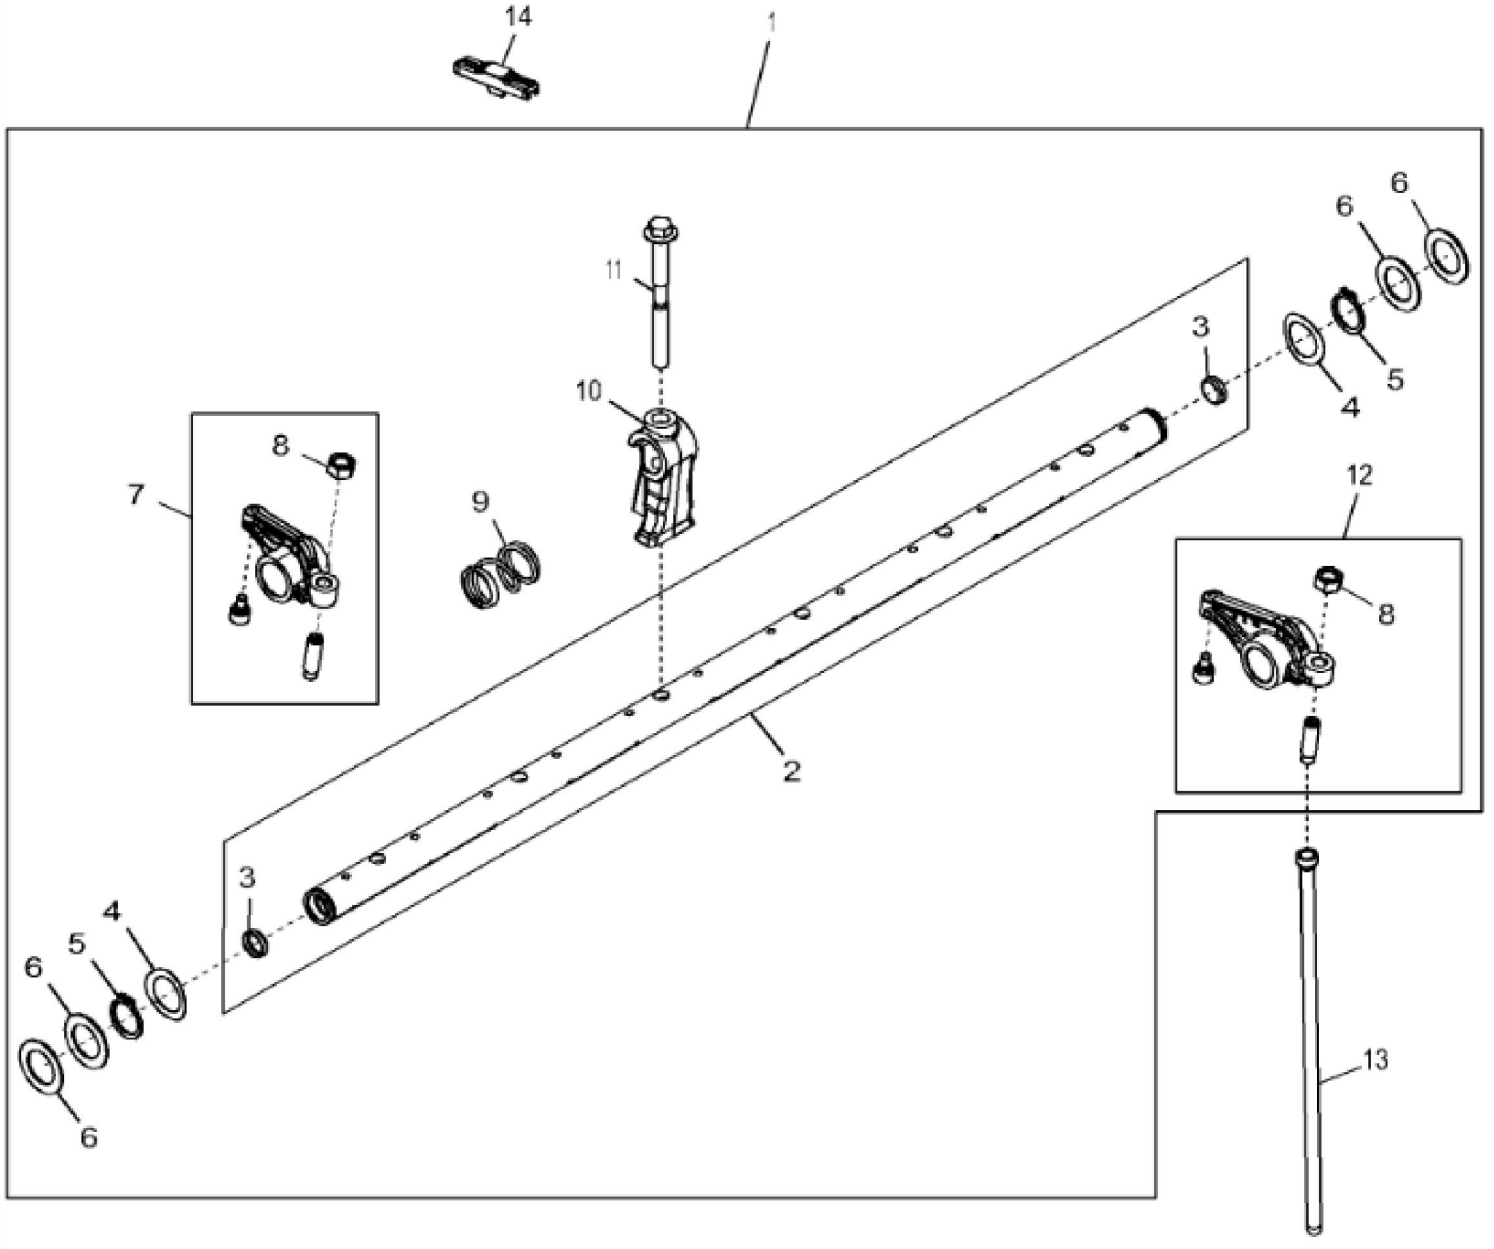

4701\_RE523130\_PCD

KEY	PART NO.	PART NAME	QTY	REMARKS	
1	RE540429	CRANKSHAFT	1	MARKED R526075; SUB FOR RE534315	
2	R120752	KEY	1		
3	R104587	GEAR	1		
4	R41934	DOWEL PIN	1		
5	34M7089	DOWEL PIN	1	4 X 12 mm	
6	AT107510	PLUG	6		
7	RE529319	BEARING	6	KIT; MARKED R519427 AND R519428	
8	RE529320	THRUST BEARING	1	KIT; MARKED R519429 AND R519430	

**Thank you so much for reading**

KEY	PART NO.	PART NAME	QTY	REMARKS	
1	R542878	CAP SCREW	12		
2	DZ101959	PISTON PIN	6	OD = 47 mm, LGTH = 79 mm, SUB FOR R517073	
3	DZ10083	PISTON RING	6	PKG (3), SUB FOR RE539642	
4	R519640	SNAP RING	12		
5	DZ100117	CONNECTING ROD	6	MARKED DZ100421, SUB FOR RE517436 OR RE535554	
5	SE501759	CONNECTING ROD REMAN	AR	REMAN FOR RE535554	
5	SE501748	CONNECTING ROD REMAN	AR	REMAN FOR RE517436	
6	R74008	BUSHING	6		
7	RE529318	BEARING	6	KIT; R519454	
8	DZ10211	PISTON-LINER KIT	6	PISTON MARKED RE529264, SUB FOR RE545266 OR RE571507	