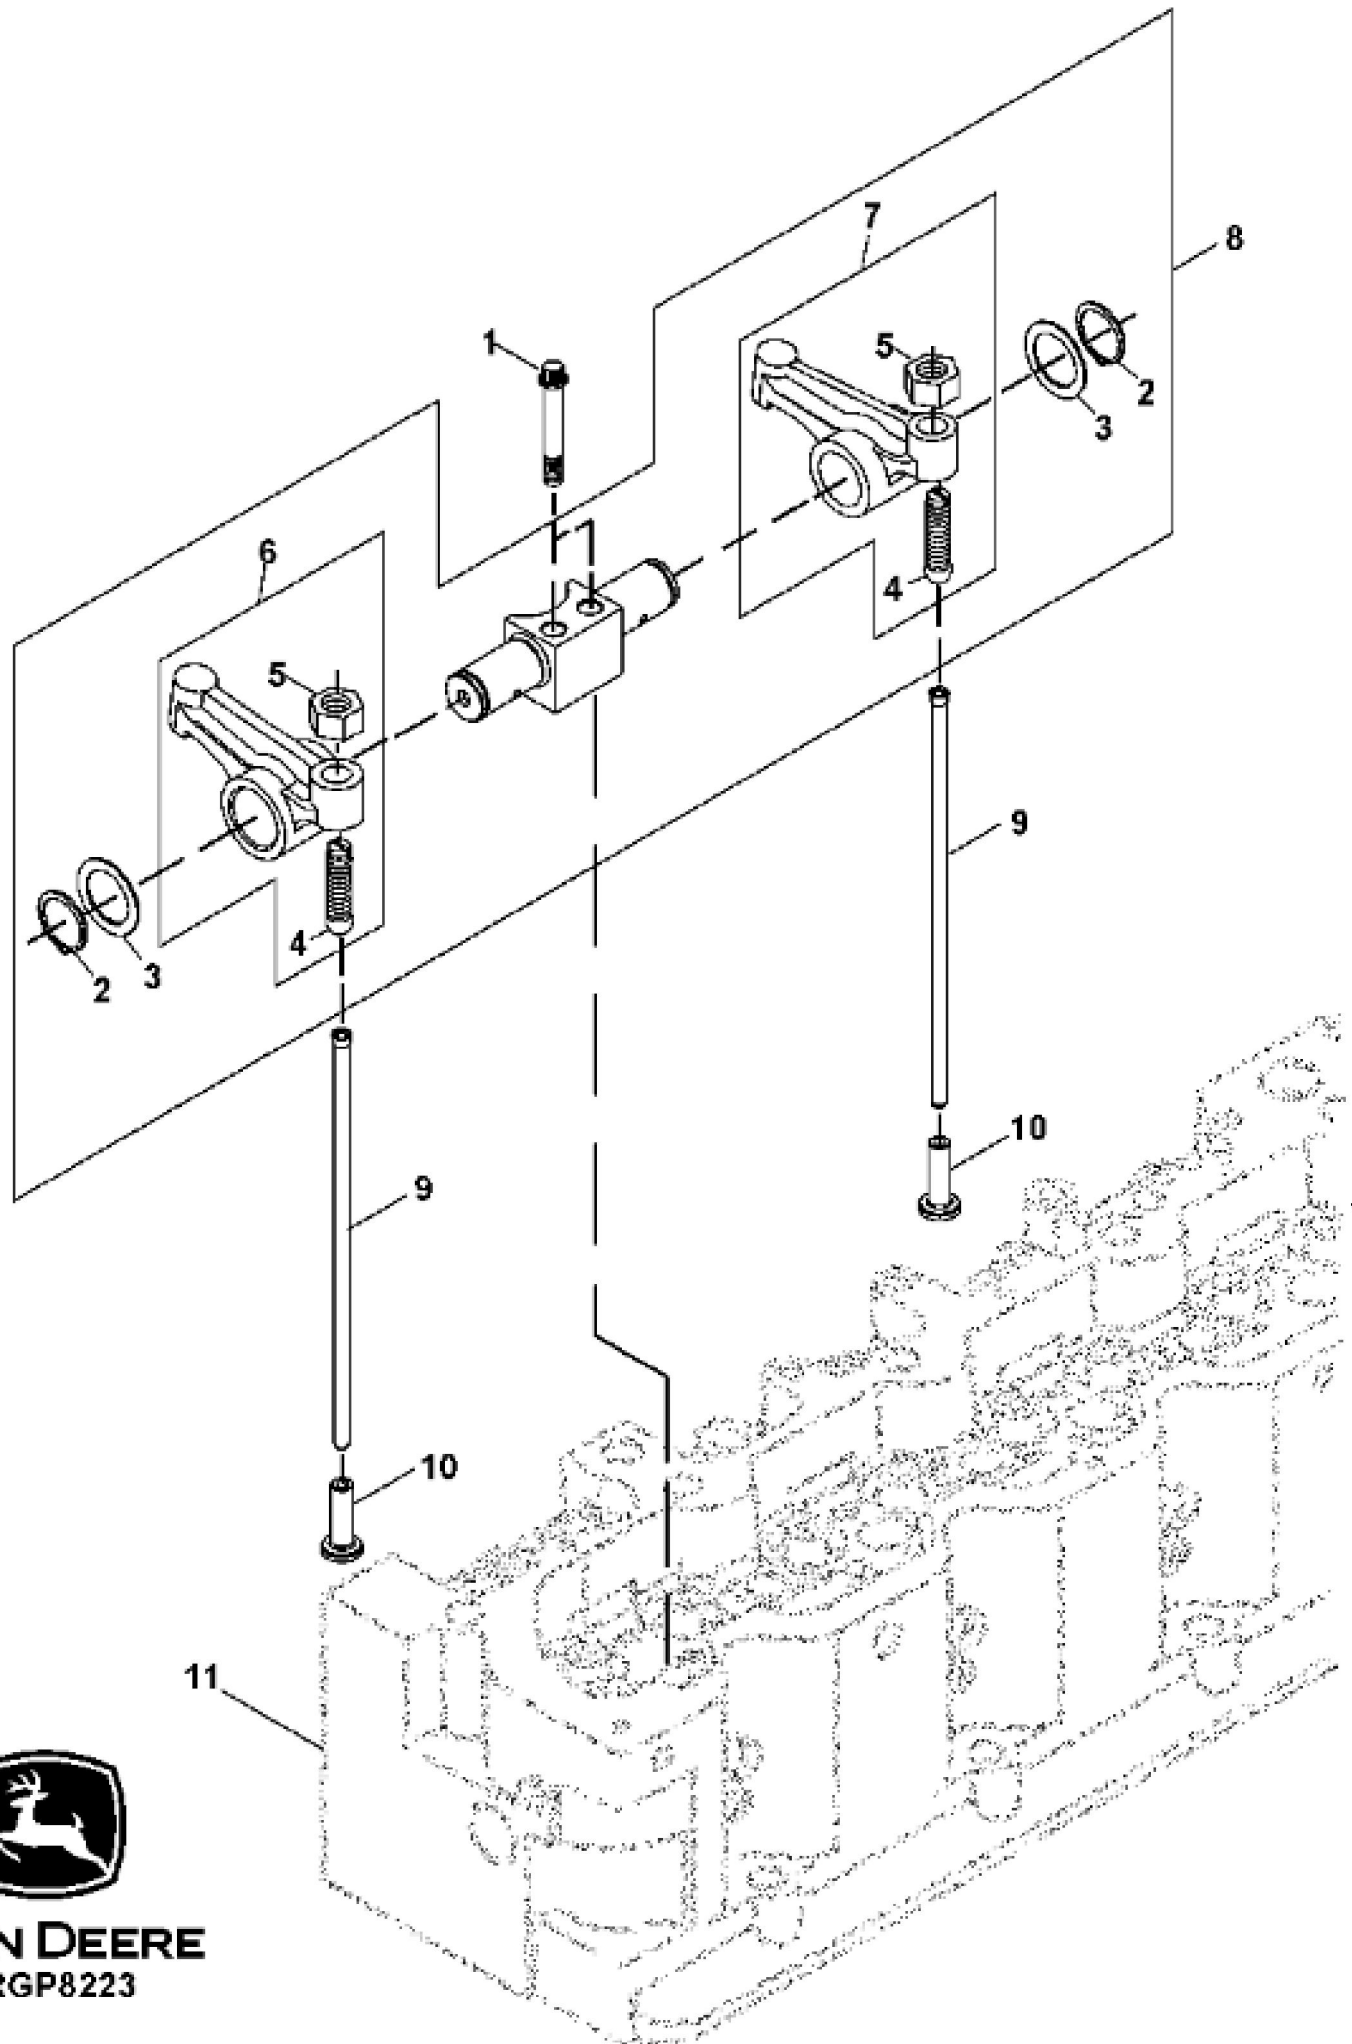

JOHN DEERE
RGP8223

KEY	PART NO.	PART NAME	QTY	REMARKS	
1	19H3833	SCREW	12	5/16" X 1-3/4", HS SAE8	
2	U17408	RING	2		
3	24H1144	WASHER	2	49/64" X 1-1/16" X 0.036"	
4	R27443	SET SCREW	2		
5	14H1080	NUT	2	3/8"	
6	RE24046	ROCKER ARM	1	(- E (EXHAUST VALVE) - I (INTAKE VALVE)) (1I, 2E , 3I , 4E, 5I , 6E) (LH)	
7	RE24045	ROCKER ARM	1	(- E (EXHAUST VALVE) - I (INTAKE VALVE)) (1E, 2I , 3E , 4I, 5E , 6I) (RH)	
8	RE505320	KIT	6	(SUB RE521278)	
9	R85027	PUSH ROD	12		
10	R110126	FOLLOWER	12		
11	.....	CYLINDER HEAD	1