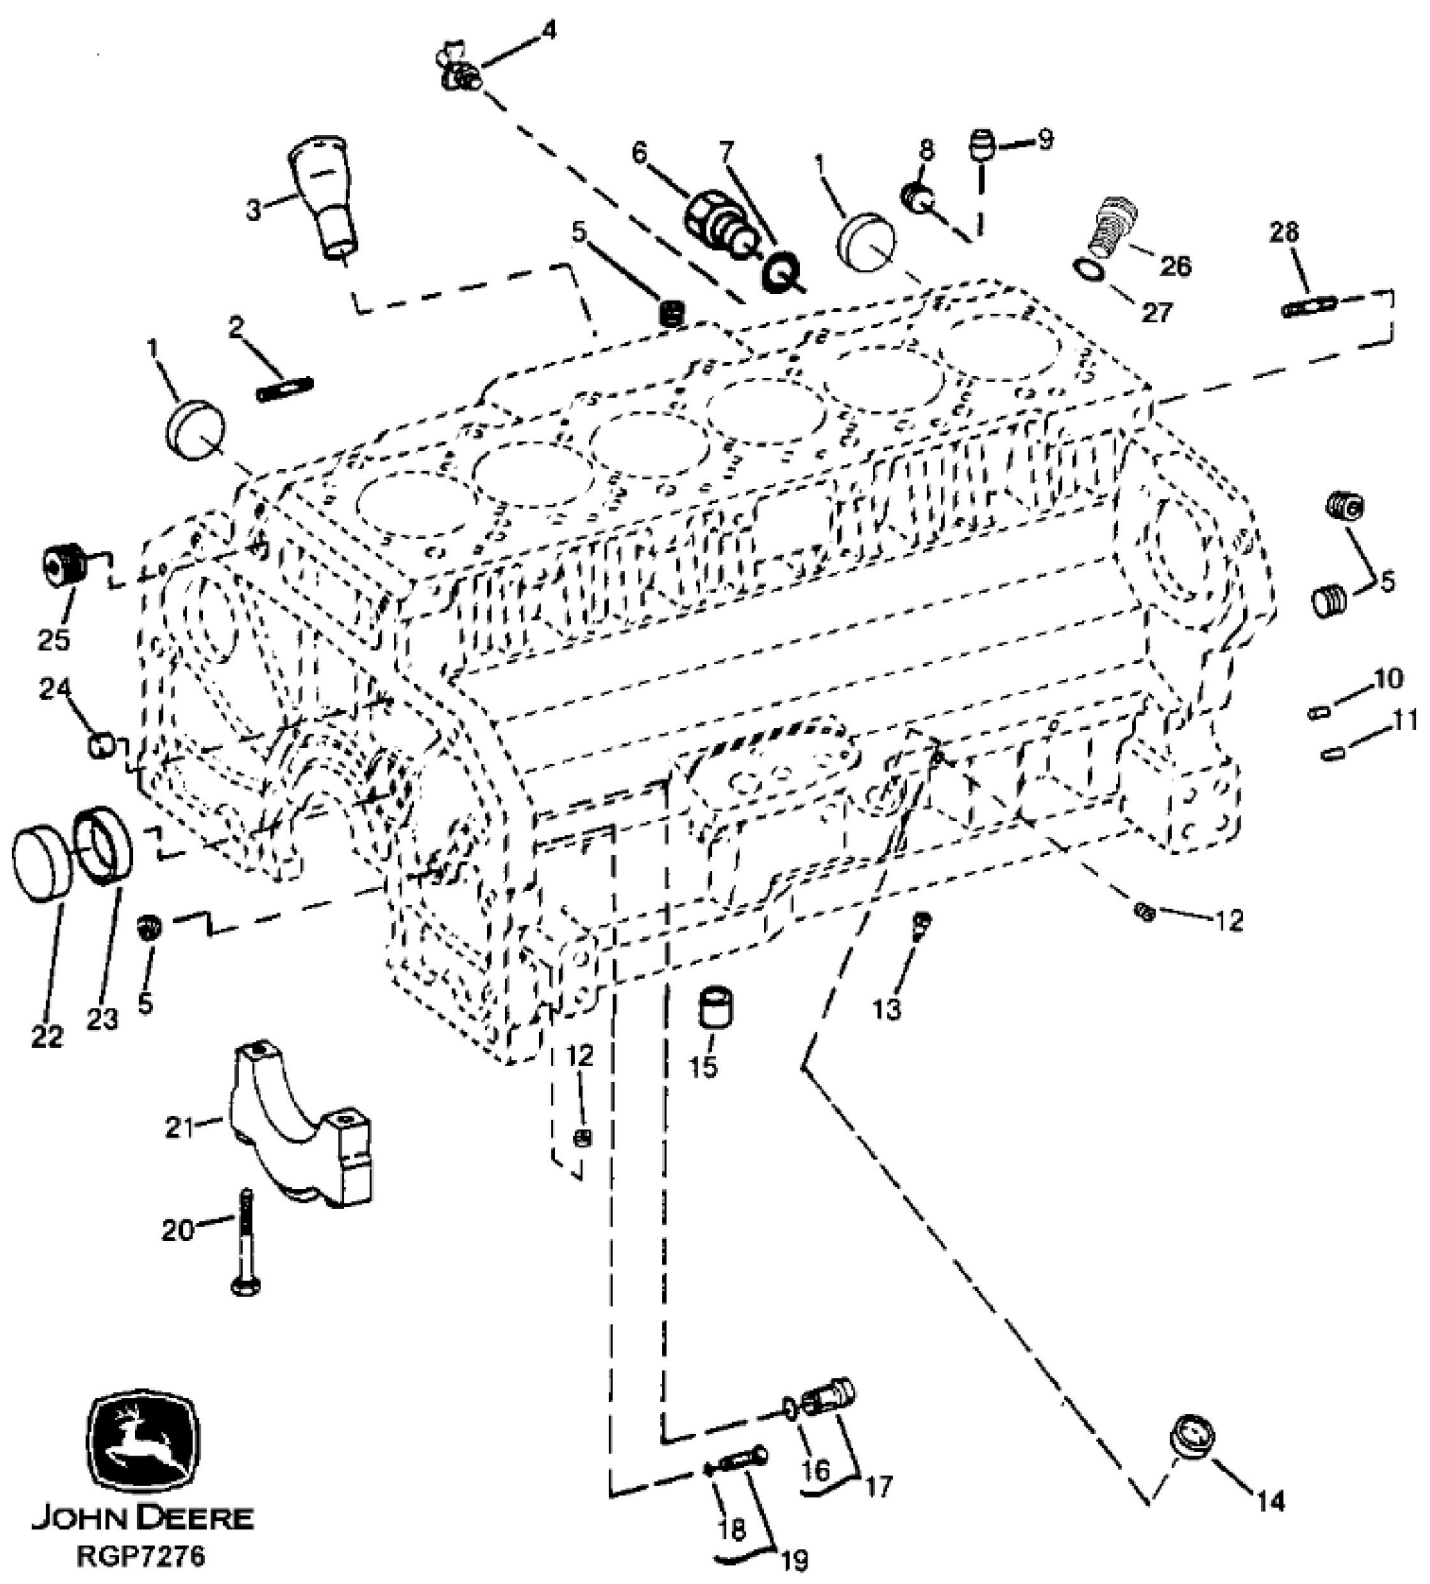

KEY	PART NO.	PART NAME	QTY	REMARKS
1	T20129	CAP	12	
2	T20077	RETAINER	24	
3	R500098	CAP	12	
4	R502187	COMPRESSION SPRING	12	
5	R121491	CAP SCREW	7	(SPECIAL HEAD BOLTS) 14.275 X 202.997 mm (9/16" X 7.992")
6	R121490	CAP SCREW	8	(SPECIAL HEAD BOLTS) 14.275 X 174.498 mm (9/16" X 6.870")
7	R502911	SCREW	6	(SPECIAL HEAD BOLTS) 14.275 X 121.691 mm (9/16" X 4.791")
8	R502912	SCREW	5	(SPECIAL HEAD BOLTS) 14.275 X 163.703 mm (9/16" X 6.445")
9	RE506501	BOLT KIT	1	(SPECIAL HEAD BOLTS)
10	15H690	PIPE PLUG	11	3/4"
11	R121193	VALVE SEAT INSERT	6	(E - (EXHAUST VALVE) I - (INTAKE VALVE)) I
12	R84618	INTAKE VALVE	6	STD
12	R93308	INTAKE VALVE	AR	0.08MM (.003") OS
12	R93312	INTAKE VALVE	AR	0.38MM (.015") OS
12	R93314	INTAKE VALVE	AR	0.76MM (.030") OS
13	R119132	VALVE SEAT INSERT	6	(E - (EXHAUST VALVE) I - (INTAKE VALVE)) E
14	R84619	EXHAUST VALVE	6	STD
14	R93311	EXHAUST VALVE	AR	0.08MM (.003") OS
14	R93313	EXHAUST VALVE	AR	0.38MM (.015) OS
14	R93315	EXHAUST VALVE	AR	0.76MM (.030") OS
15	RE519894	CYLINDER HEAD	1	(MARKED R130818AND RE506503)
15	SE501577	CYLINDER HEAD REMAN	1	(REMAN FOR RE519894)
16	RE55475	ENGINE CYLINDER HEAD GASKET	1	
17	19H2367	CAP SCREW	1	5/8" X 3/4"
18	R501640	SHIELD	6	
19	R515575	PLUG	2	

KEY	PART NO.	PART NAME	QTY	REMARKS	
1	19H3833	SCREW	12	5/16" X 1-3/4", HS SAE8	
2	U17408	RING	2		
3	24H1144	WASHER	2	49/64" X 1-1/16" X 0.036"	
4	R27443	SET SCREW	2		
5	14H1080	NUT	2	3/8"	
6	RE24046	ROCKER ARM	1	(- E (EXHAUST VALVE) - I (INTAKE VALVE)) (1I, 2E , 3I , 4E, 5I , 6E) (LH)	
7	RE24045	ROCKER ARM	1	(- E (EXHAUST VALVE) - I (INTAKE VALVE)) (1E, 2I , 3E , 4I, 5E , 6I) (RH)	
8	RE505320	KIT	6	(SUB RE521278)	
9	R85027	PUSH ROD	12		
10	R110126	FOLLOWER	12		
11	CYLINDER HEAD	1		

Thank you so much for reading

KEY	PART NO.	PART NAME	QTY	REMARKS	
1	R87561	BUSHING	4		
2	R110126	FOLLOWER	12		
3	RE57054	CAMSHAFT	1	(MARKED R120872)	
4	26H91	SHAFT KEY	1	3/16" X 1-1/4"	
5	R104656	THRUST WASHER	2		
6	R104589	GEAR	1		
7	R112053	GEAR	1	(SUB R518212)	