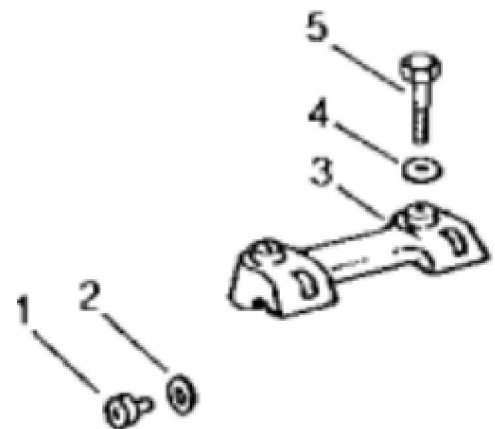

RGP4443

KEY	PART NO.	PART NAME	QTY	ALL	REMARKS
1	T20129	CAP	12	X	
2	T20077	RETAINER	24	X	
3	R136320	CAP	12	X	
4	R91822	SPRING	12	X	
5	R102882	SHIELD	6	X	(EXHAUST VALVES ONLY)
6	R121491	CAP SCREW	7	X	203 MM (8.0"), (MARKED SPECIAL)
7	R121490	CAP SCREW	8	X	175 MM (6.9"), (MARKED SPECIAL)
8	R121320	CAP SCREW	6	X	134 MM (5.3"), (MARKED SPECIAL)
9	15H690	PIPE PLUG	10	X	3/4"
10	15H584	PIPE PLUG	2	X	1/2"
11	AT107509	PLUG	1	X	
12	R119132	VALVE SEAT INSERT	6	X	(EXHAUST)
13	R121193	VALVE SEAT INSERT	6	X	(INTAKE)
14	34H387	SPRING PIN	1	X	3/16" X 3/4"
15	RE501737	PIPE PLUG	1	X	
16	R84618	INTAKE VALVE	6	X	STD
16	R93308	INTAKE VALVE	AR	X	0.08MM (.003"), OS
16	R93312	INTAKE VALVE	AR	X	0.38MM (.015"), OS
16	R93314	INTAKE VALVE	AR	X	0.76MM (.030"), OS
17	R84619	EXHAUST VALVE	6	X	STD
17	R93311	EXHAUST VALVE	AR	X	0.08MM (.003"), OS
17	R93313	EXHAUST VALVE	AR	X	0.38MM (.015"), OS
17	R93315	EXHAUST VALVE	AR	X	0.76MM (.030"), OS
18	RE57750	CYLINDER HEAD	1	X	(MARKED R122419 OR R122492)
19	RE55475	ENGINE CYLINDER HEAD GASKET	1	X	
20	19H2367	CAP SCREW	1	X	5/8" X 3/4"
21	R121489	CAP SCREW	5	X	149 MM (5.9"), (MARKED SPECIAL)
..	RG24026	BOLT KIT	1	X	(ALSO CONTAINED IN THE NEW SHORT BLOCK ASSEMBLY) (CONTAINS (5) R121489, (6) R121320, (7) R121491 AND (8) R121490)

<https://www.ebooklibonline.com>

Hello dear friend!

Thank you very much for reading.

Enter the link into your browser.

The full manual is available for immediate download.

<https://www.ebooklibonline.com>

KEY	PART NO.	PART NAME	QTY	ALL	REMARKS	
1	RE57632	SCREW WITH WASHER	8	X		
2	R116932	MEDALLION	1	X		
3	RE54368	GASKET	1	X		
4	R72328	O-RING	1	X		
5	R120467	ELBOW FITTING	1	X		
6	RE70023	COVER	1	X		
7	TY22450	BULK HOSE	AR	X		
..	R72659	CLAMP	1	X		
..	TY24446	ADHESIVE	1	X		