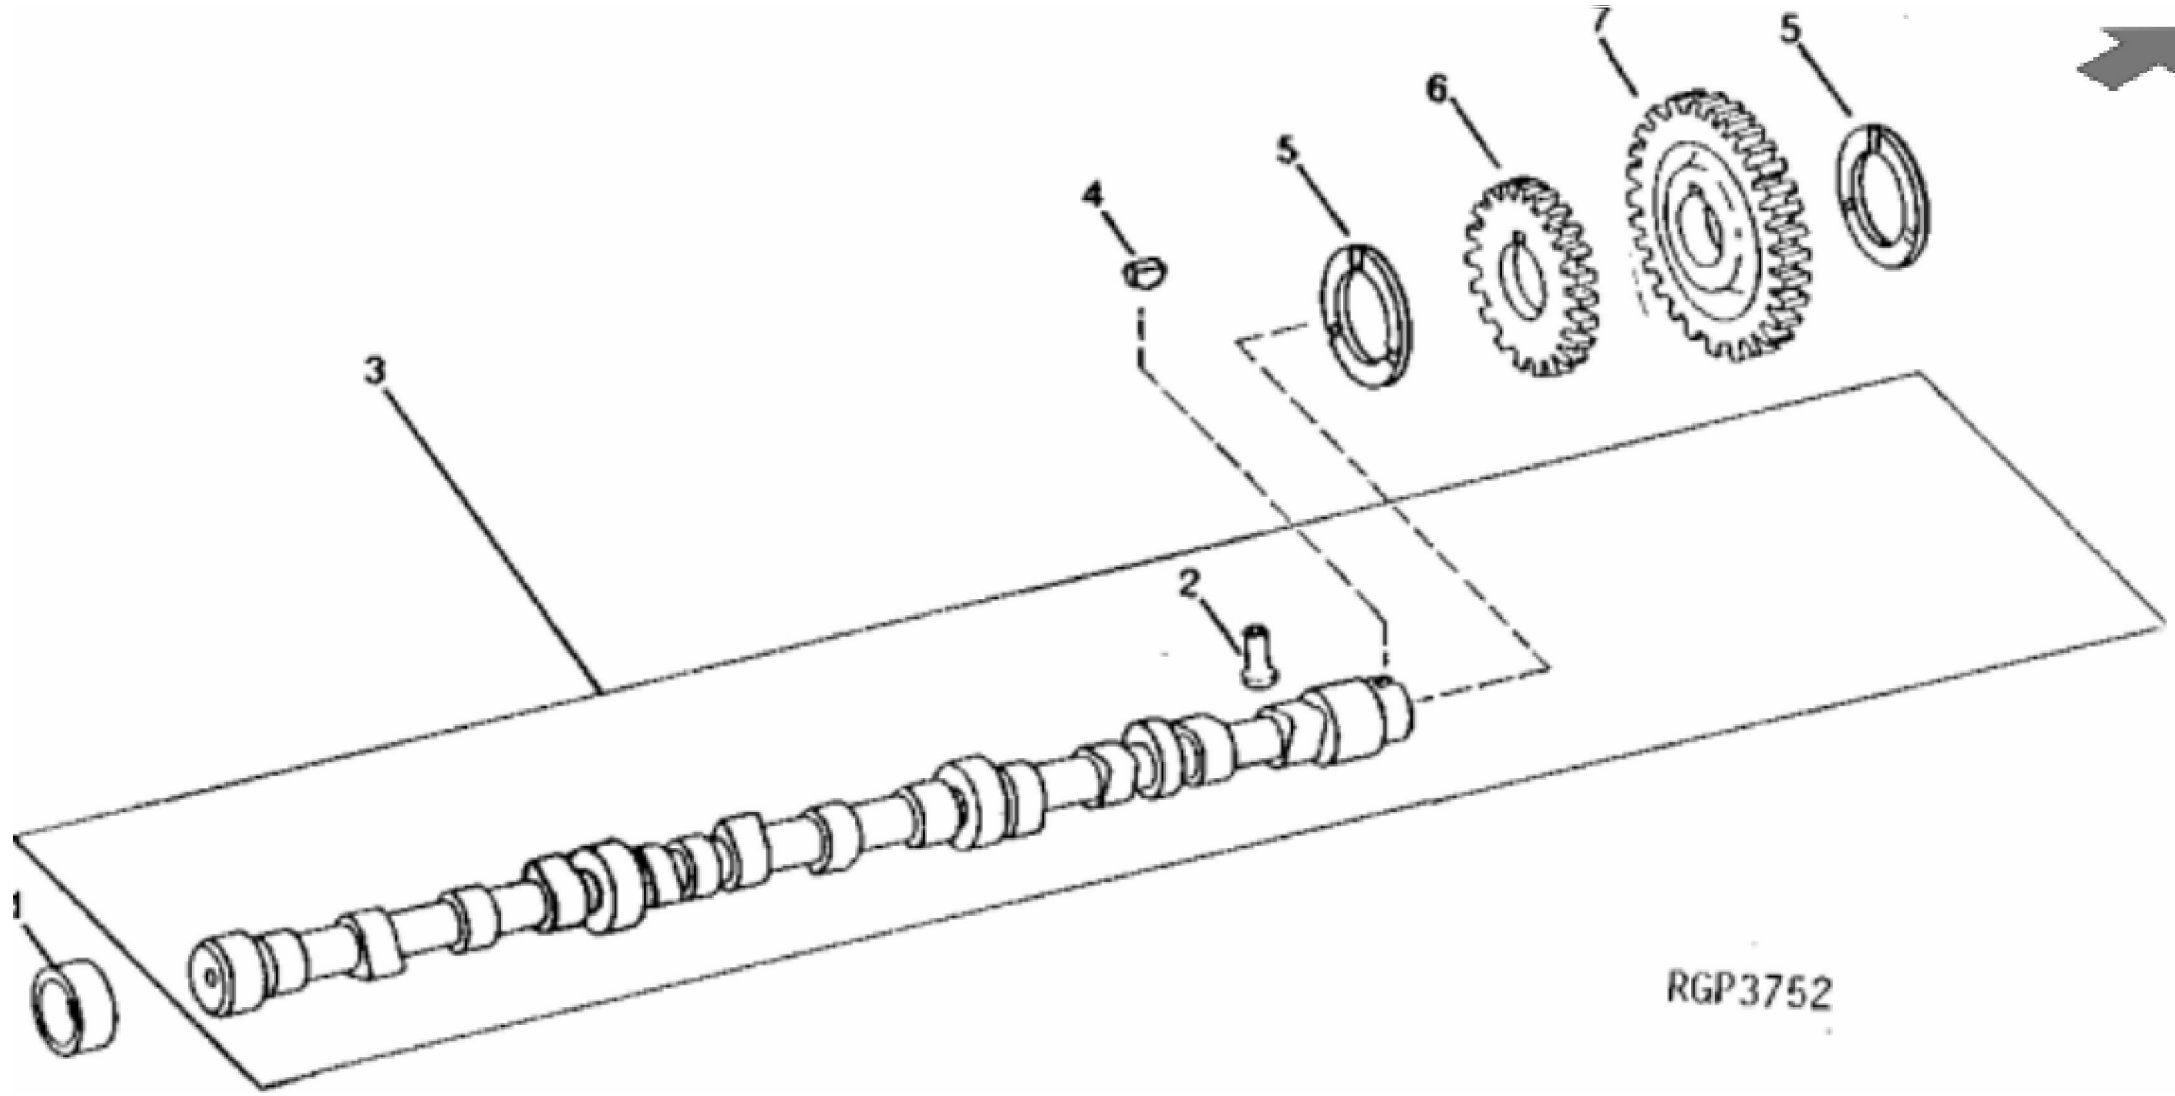

RGP4443

KEY	PART NO.	PART NAME	QTY	ALL	REMARKS
1	T20129	CAP	12	X	
2	T20077	RETAINER	24	X	
3	R136320	CAP	12	X	
4	R91822	SPRING	12	X	
5	R102882	SHIELD	6	X	(EXHAUST VALVES ONLY)
6	R121491	CAP SCREW	7	X	203 MM (8.0"), (MARKED SPECIAL)
7	R121490	CAP SCREW	8	X	175 MM (6.9"), (MARKED SPECIAL)
8	R121320	CAP SCREW	6	X	134 MM (5.3"), (MARKED SPECIAL)
9	15H690	PIPE PLUG	10	X	3/4"
10	15H584	PIPE PLUG	2	X	1/2"
11	AT107509	PLUG	1	X	
12	R119132	VALVE SEAT INSERT	6	X	(EXHAUST)
13	R121193	VALVE SEAT INSERT	6	X	(INTAKE)
14	34H387	SPRING PIN	1	X	3/16" X 3/4"
15	RE501737	PIPE PLUG	1	X	
16	R84618	INTAKE VALVE	6	X	STD
16	R93308	INTAKE VALVE	AR	X	0.08MM (.003"), OS
16	R93312	INTAKE VALVE	AR	X	0.38MM (.015"), OS
16	R93314	INTAKE VALVE	AR	X	0.76MM (.030"), OS
17	R84619	EXHAUST VALVE	6	X	STD
17	R93311	EXHAUST VALVE	AR	X	0.08MM (.003"), OS
17	R93313	EXHAUST VALVE	AR	X	0.38MM (.015"), OS
17	R93315	EXHAUST VALVE	AR	X	0.76MM (.030"), OS
18	RE57750	CYLINDER HEAD	1	X	(MARKED R122419 OR R122492)
19	RE55475	ENGINE CYLINDER HEAD GASKET	1	X	
20	19H2367	CAP SCREW	1	X	5/8" X 3/4"
21	R121489	CAP SCREW	5	X	149 MM (5.9"), (MARKED SPECIAL)
..	RG24026	BOLT KIT	1	X	(ALSO CONTAINED IN THE NEW SHORT BLOCK ASSEMBLY) (CONTAINS (5) R121489, (6) R121320, (7) R121491 AND (8) R121490)

Thank you so much for reading

KEY	PART NO.	PART NAME	QTY	ALL	REMARKS
1	R54565	PLUG	2	X	
2	R26081	WASHER	2	X	
3	R136083	CLAMP	2	X	
4	R26559	WASHER	6	X	
5	19H1740	CAP SCREW	6	X	7/16" X 1-3/4"
6	R70826	ROCKER ARM SHAFT	1	X	
7	R71208	WASHER	10	X	
8	R26079	SPRING	5	X	
9	R27443	SET SCREW	12	X	
10	14H1080	NUT	12	X	3/8"
11	RE24045	ROCKER ARM	6	X	(E - EXHAUST VALVE I - INTAKE VALVE) (1E, 2I, 3E, 4I, 5E, 6I)(RH)
12	R26748	CLAMP	2	X	
13	RE24046	ROCKER ARM	6	X	(E - EXHAUST VALVE I - INTAKE VALVE) (1I, 2E, 3I, 4E, 5I, 6E)(LH)
14	R85027	PUSH ROD	12	X	
15	R110126	FOLLOWER	12	X	