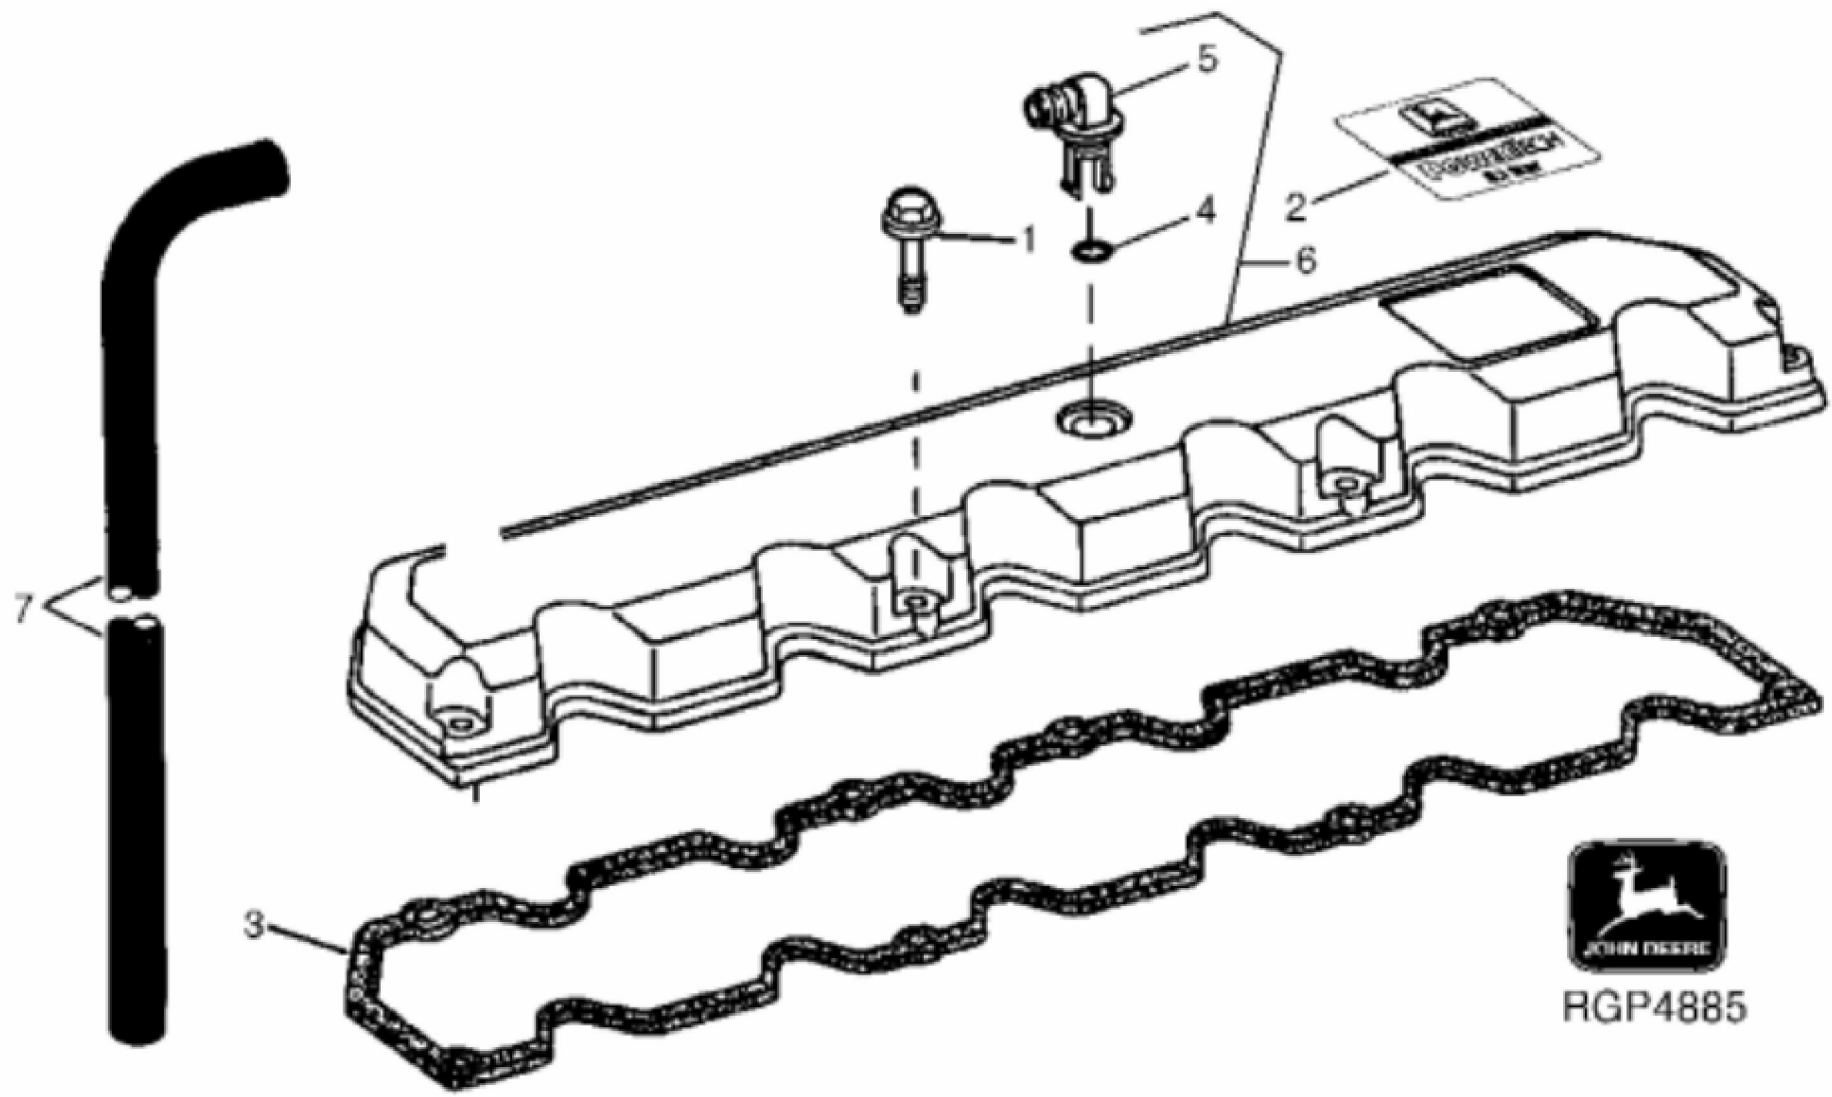

RGP4443

KEY	PART NO.	PART NAME	QTY	ALL	REMARKS
1	T20129	CAP	12	X	
2	T20077	RETAINER	24	X	
3	R136320	CAP	12	X	
4	R91822	SPRING	12	X	
5	R102882	SHIELD	6	X	(EXHAUST VALVES ONLY)
6	R121491	CAP SCREW	7	X	203 MM (8.0"), (MARKED SPECIAL)
7	R121490	CAP SCREW	8	X	175 MM (6.9"), (MARKED SPECIAL)
8	R121320	CAP SCREW	6	X	134 MM (5.3"), (MARKED SPECIAL)
9	15H690	PIPE PLUG	10	X	3/4"
10	15H584	PIPE PLUG	2	X	1/2"
11	AT107509	PLUG	1	X	
12	R119132	VALVE SEAT INSERT	6	X	(EXHAUST)
13	R121193	VALVE SEAT INSERT	6	X	(INTAKE)
14	34H387	SPRING PIN	1	X	3/16" X 3/4"
15	RE501737	PIPE PLUG	1	X	
16	R84618	INTAKE VALVE	6	X	STD
16	R93308	INTAKE VALVE	AR	X	0.08MM (.003"), OS
16	R93312	INTAKE VALVE	AR	X	0.38MM (.015"), OS
16	R93314	INTAKE VALVE	AR	X	0.76MM (.030"), OS
17	R84619	EXHAUST VALVE	6	X	STD
17	R93311	EXHAUST VALVE	AR	X	0.08MM (.003"), OS
17	R93313	EXHAUST VALVE	AR	X	0.38MM (.015"), OS
17	R93315	EXHAUST VALVE	AR	X	0.76MM (.030"), OS
18	RE57750	CYLINDER HEAD	1	X	(MARKED R122419 OR R122492)
19	RE55475	ENGINE CYLINDER HEAD GASKET	1	X	
20	19H2367	CAP SCREW	1	X	5/8" X 3/4"
21	R121489	CAP SCREW	5	X	149 MM (5.9"), (MARKED SPECIAL)
..	RG24026	BOLT KIT	1	X	(ALSO CONTAINED IN THE NEW SHORT BLOCK ASSEMBLY) (CONTAINS (5) R121489, (6) R121320, (7) R121491 AND (8) R121490)

<https://www.ebooklibonline.com>

Hello dear friend!

Thank you very much for reading.

Enter the link into your browser.

The full manual is available for immediate download.

<https://www.ebooklibonline.com>

KEY	PART NO.	PART NAME	QTY	ALL	REMARKS	
1	RE57632	SCREW WITH WASHER	8	X		
2	R116932	MEDALLION	1	X		
3	RE54368	GASKET	1	X		
4	R72328	O-RING	1	X		
5	R120467	ELBOW FITTING	1	X		
6	RE70023	COVER	1	X		
7	TY22450	BULK HOSE	AR	X		
..	R72659	CLAMP	1	X		
..	TY24446	ADHESIVE	1	X		