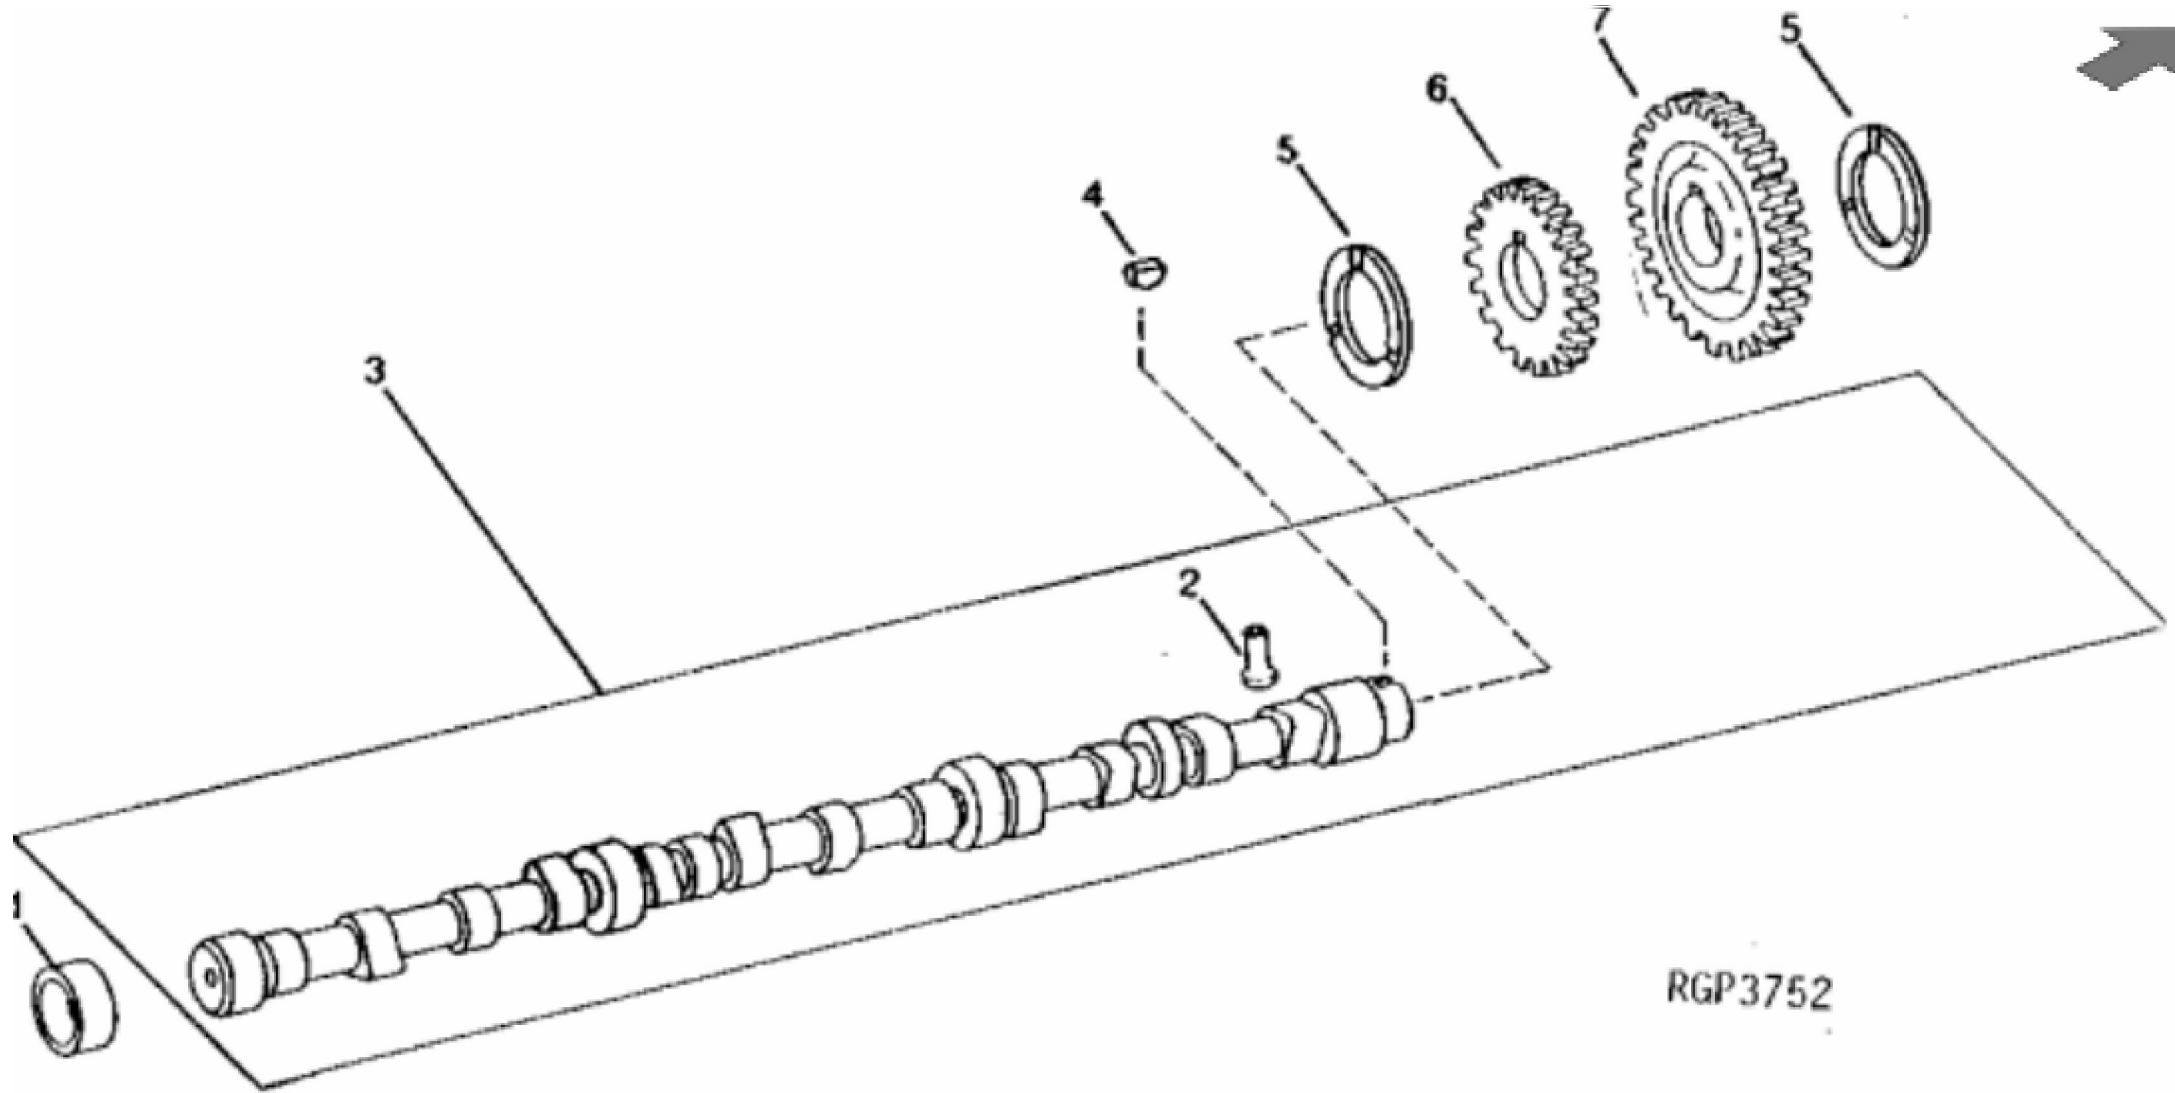

<https://www.ebooklibonline.com>

Hello dear friend!

Thank you very much for reading.

Enter the link into your browser.

The full manual is available for immediate download.

<https://www.ebooklibonline.com>

KEY	PART NO.	PART NAME	QTY	REMARKS	
1	RE57632	SCREW WITH WASHER	8		
2	R116932	MEDALLION	1		
3	RE54368	GASKET	1		
4	R72328	O-RING	1		
5	R120467	ELBOW FITTING	1		
6	RE70023	COVER	1		
7	TY22450	BULK HOSE	AR		
..	R72659	CLAMP	1		
..	TY24446	ADHESIVE	1		

Thank you so much for reading

KEY	PART NO.	PART NAME	QTY	REMARKS	
1	R54565	PLUG	2		
2	R26081	WASHER	2		
3	R136083	CLAMP	2	(SUB FOR R65553)	
4	R26559	WASHER	6		
5	19H1740	CAP SCREW	6	7/16" X 1-3/4"	
6	R70826	ROCKER ARM SHAFT	1		
7	R71208	WASHER	10		
8	R26079	SPRING	5		
9	R27443	SET SCREW	12		
10	14H1080	NUT	12	3/8"	
11	RE24045	ROCKER ARM	6	(E - EXHAUST VALVE I - INTAKE VALVE) (1E, 2I, 3E, 4I, 5E, 6I), (RH)	
12	R26748	CLAMP	2		
13	RE24046	ROCKER ARM	6	(E - EXHAUST VALVE I - INTAKE VALVE) (1I, 2E, 3I, 4E, 5I, 6E), (LH)	
14	R85027	PUSH ROD	12		
15	R110126	FOLLOWER	12		