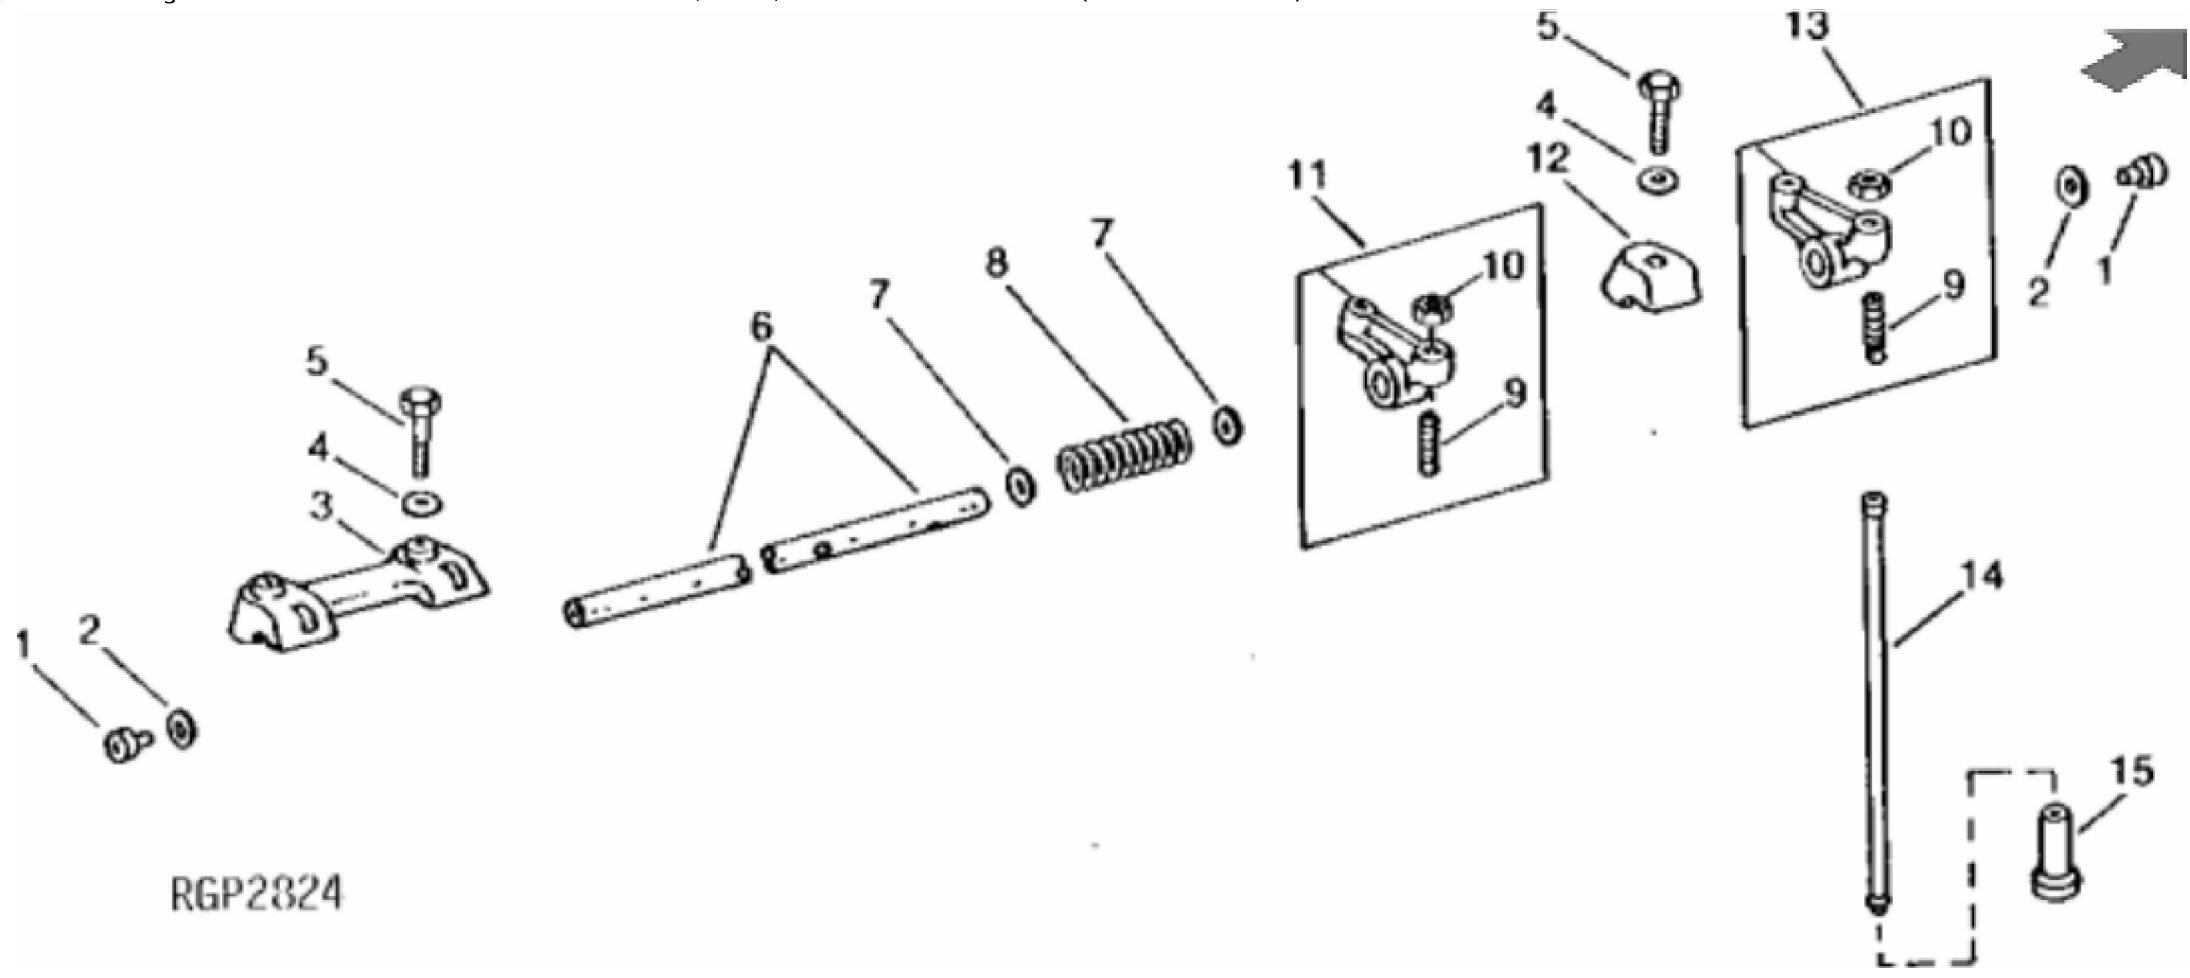

RGP4443

KEY	PART NO.	PART NAME	QTY	REMARKS
1	T20129	CAP	12	
2	T20077	RETAINER	24	
3	R136320	CAP	12	(SUB FOR R104534)
4	R91822	SPRING	12	
5	R102882	SHIELD	6	(EXHAUST VALVE)
6	R121491	CAP SCREW	7	(MARKED "SPECIAL")
7	R121490	CAP SCREW	8	(MARKED "SPECIAL")
8	R121320	CAP SCREW	6	(MARKED "SPECIAL")
9	15H690	PIPE PLUG	10	3/4"
10	15H584	PIPE PLUG	2	1/2"
11	AT107509	PLUG	1	
12	R119132	VALVE SEAT INSERT	6	(EXHAUST VALVE)
13	R121193	VALVE SEAT INSERT	6	(INTAKE VALVE)
14	34H387	SPRING PIN	1	3/16" X 3/4"
15	RE501737	PIPE PLUG	1	(SUB FOR R76491)
16	R84618	INTAKE VALVE	6	STD
16	R93308	INTAKE VALVE	AR	0.08MM (.003") OS
16	R93312	INTAKE VALVE	AR	0.38MM (.015") OS
16	R93314	INTAKE VALVE	AR	0.76MM (.030") OS
17	R84619	EXHAUST VALVE	6	STD
17	R93311	EXHAUST VALVE	AR	0.08MM (.003") OS
17	R93313	EXHAUST VALVE	AR	0.38MM (.015") OS
17	R93315	EXHAUST VALVE	AR	0.76MM (.030") OS
18	RE57750	CYLINDER HEAD	1	(MARKED R122419)
19	RE55475	ENGINE CYLINDER HEAD GASKET	1	
20	19H2367	CAP SCREW	1	5/8" X 3/4"
21	R121489	CAP SCREW	5	(MARKED "SPECIAL")
..	RG24026	BOLT KIT	1	(SPECIAL HEAD BOLTS) (CONTAINS (5) R121489, (6) R121320, (7) R121491 AND (8) R121490)

<https://www.ebooklibonline.com>

Hello dear friend!

Thank you very much for reading.

Enter the link into your browser.

The full manual is available for immediate download.

<https://www.ebooklibonline.com>

KEY	PART NO.	PART NAME	QTY	REMARKS	
1	RE57632	SCREW WITH WASHER	8		
2	R116932	MEDALLION	1		
3	RE54368	GASKET	1		
4	R72328	O-RING	1		
5	R120467	ELBOW FITTING	1		
6	RE70023	COVER	1		
7	TY22450	BULK HOSE	AR		
..	R72659	CLAMP	1		
..	TY24446	ADHESIVE	1		