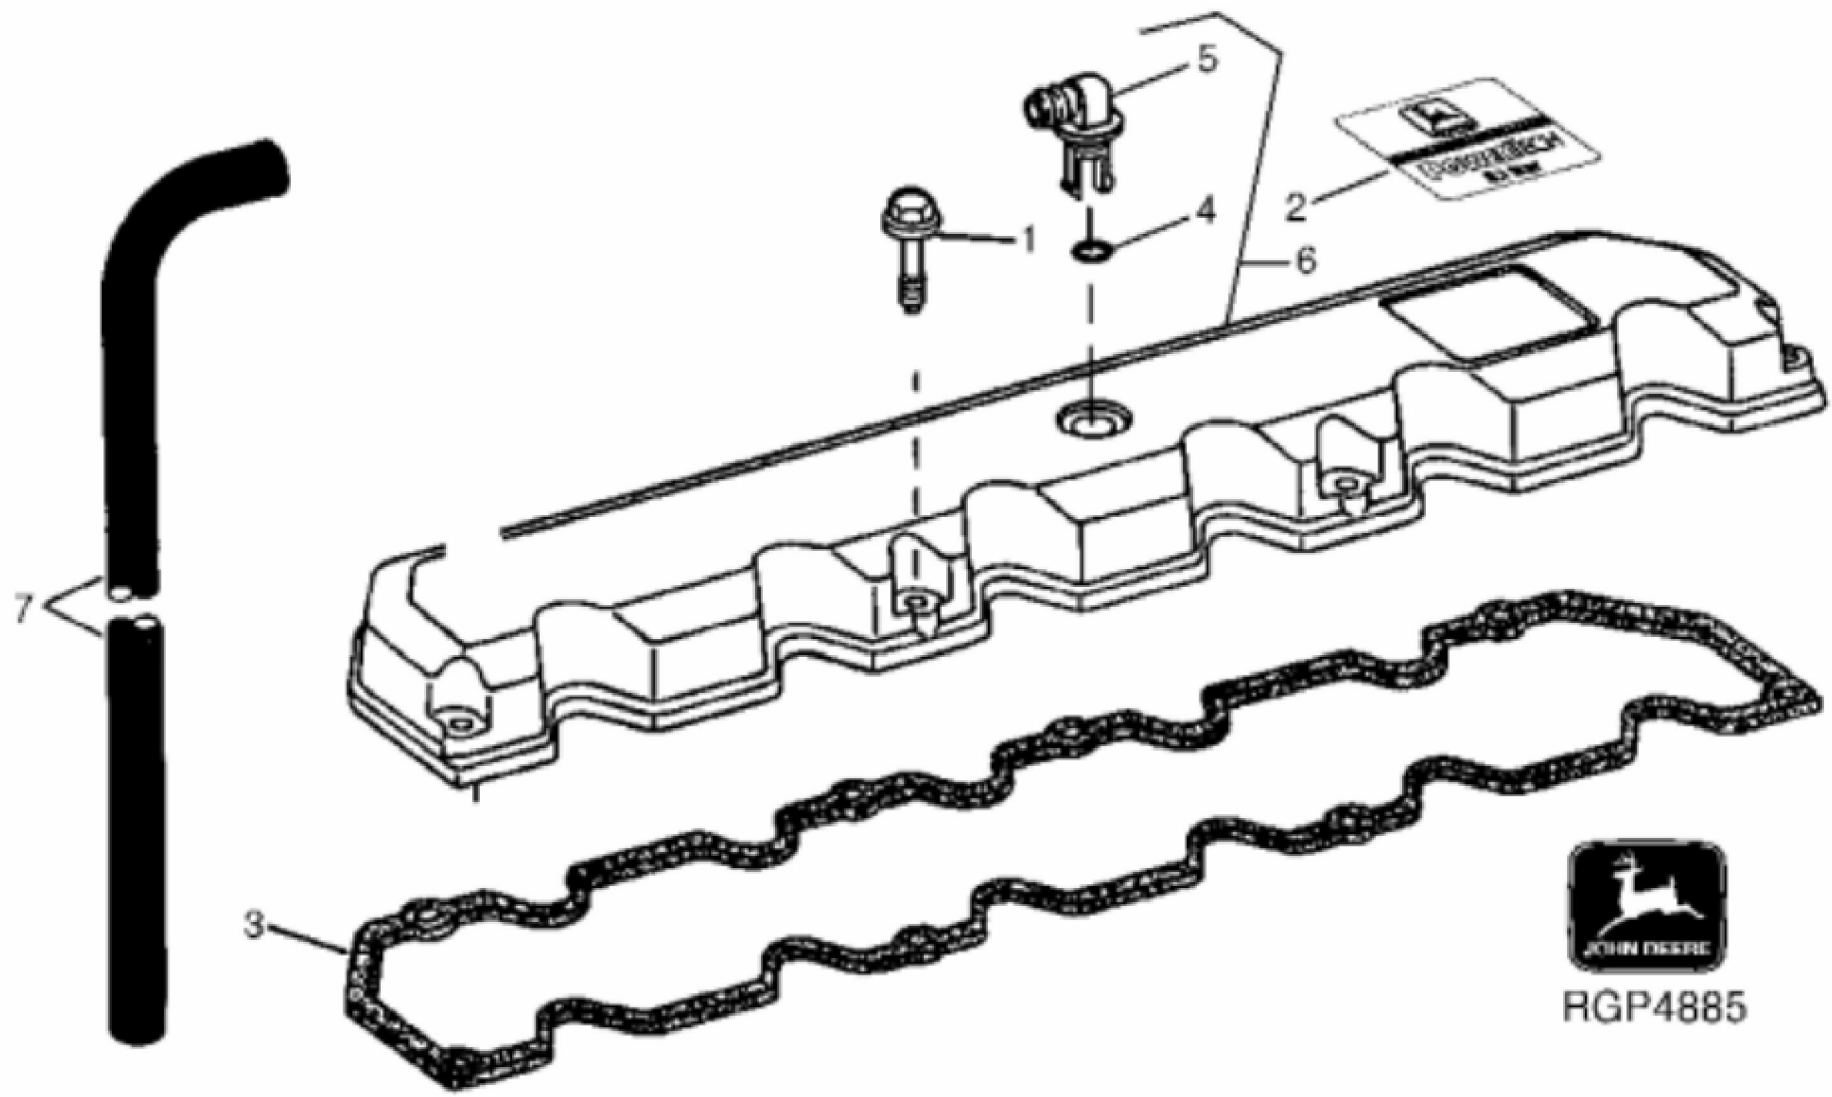

RGP4443

KEY	PART NO.	PART NAME	QTY	REMARKS
1	T20129	CAP	12	
2	T20077	RETAINER	24	
3	R136320	CAP	12	(SUB FOR R104534)
4	R91822	SPRING	12	
5	R102882	SHIELD	6	(EXHAUST VALVE)
6	R121491	CAP SCREW	7	(MARKED "SPECIAL")
7	R121490	CAP SCREW	8	(MARKED "SPECIAL")
8	R121320	CAP SCREW	6	(MARKED "SPECIAL")
9	15H690	PIPE PLUG	10	3/4"
10	15H584	PIPE PLUG	2	1/2"
11	AT107509	PLUG	1	
12	R119132	VALVE SEAT INSERT	6	(EXHAUST VALVE)
13	R121193	VALVE SEAT INSERT	6	(INTAKE VALVE)
14	34H387	SPRING PIN	1	3/16" X 3/4"
15	RE501737	PIPE PLUG	1	(SUB FOR R76491)
16	R84618	INTAKE VALVE	6	STD
16	R93308	INTAKE VALVE	AR	0.08MM (.003") OS
16	R93312	INTAKE VALVE	AR	0.38MM (.015") OS
16	R93314	INTAKE VALVE	AR	0.76MM (.030") OS
17	R84619	EXHAUST VALVE	6	STD
17	R93311	EXHAUST VALVE	AR	0.08MM (.003") OS
17	R93313	EXHAUST VALVE	AR	0.38MM (.015") OS
17	R93315	EXHAUST VALVE	AR	0.76MM (.030") OS
18	RE57750	CYLINDER HEAD	1	(MARKED R122419)
19	RE55475	ENGINE CYLINDER HEAD GASKET	1	
20	19H2367	CAP SCREW	1	5/8" X 3/4"
21	R121489	CAP SCREW	5	(MARKED "SPECIAL")
..	RG24026	BOLT KIT	1	(SPECIAL HEAD BOLTS) (CONTAINS (5) R121489, (6) R121320, (7) R121491 AND (8) R121490)

<https://www.ebooklibonline.com>

Hello dear friend!

Thank you very much for reading.

Enter the link into your browser.

The full manual is available for immediate download.

<https://www.ebooklibonline.com>

KEY	PART NO.	PART NAME	QTY	REMARKS	
1	RE57632	SCREW WITH WASHER	8		
2	R116932	MEDALLION	1		
3	RE54368	GASKET	1		
4	R72328	O-RING	1		
5	R120467	ELBOW FITTING	1		
6	RE70023	COVER	1		
7	TY22450	BULK HOSE	AR		
..	R72659	CLAMP	1		
..	TY24446	ADHESIVE	1		