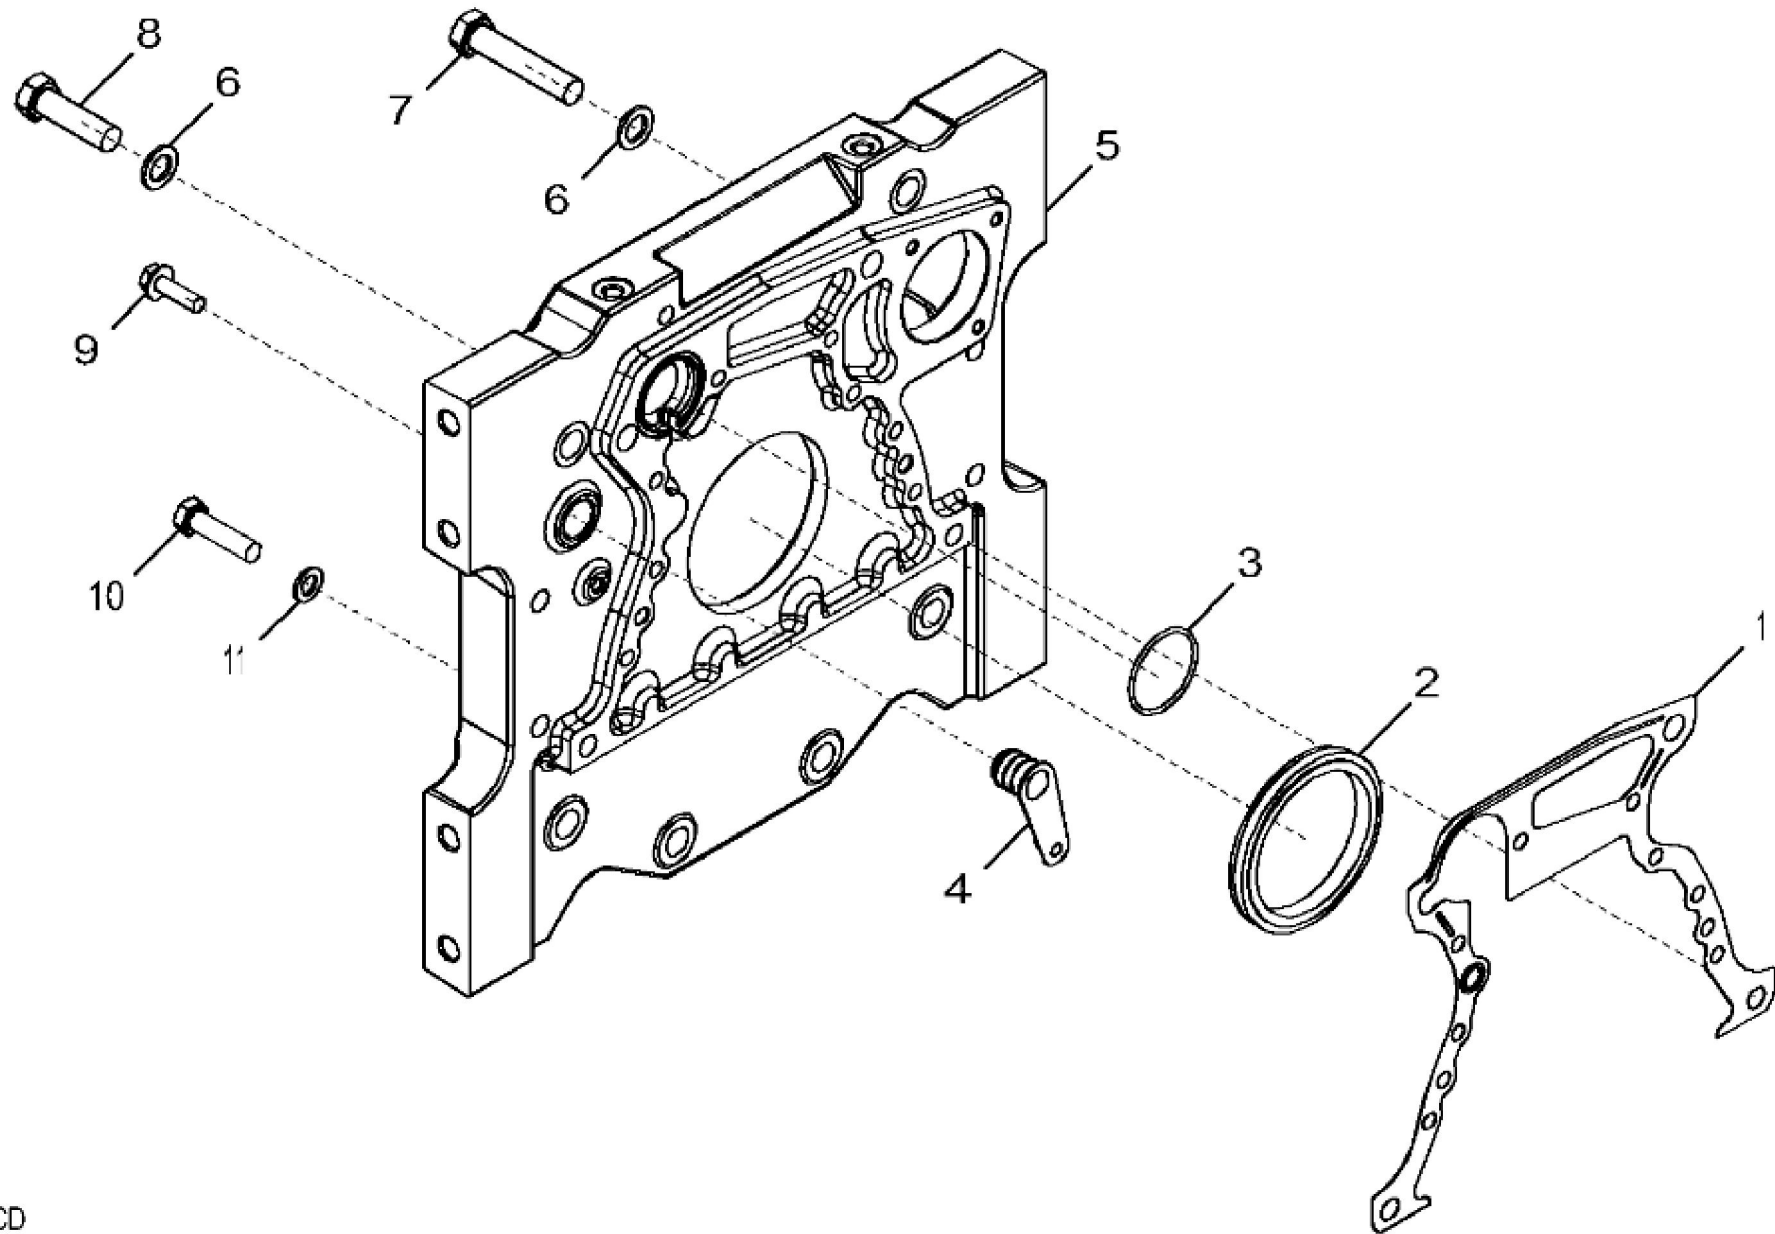

1103_RE59798_PCD

KEY	PART NO.	PART NAME	QTY	REMARKS	
1	R521401	MEDALLION	1	SUB FOR R116324	
2	H23125	PLUG	4		
3	R123574	NUT	4		
4	R123575	O-RING	4		
5	R524480	GASKET	1	SUB FOR R123542	
6	RE502969	VALVE COVER	1	MARKED R519779	

Thank you so much for reading

KEY	PART NO.	PART NAME	QTY	REMARKS	
1	R121897	BOLT	4	M10 X 1.25 X 50	
2	R500649	WASHER	1		
3	R133296	PULLEY	1	(For Crankshaft With Cylindrical Hub) D = 188 mm	

<https://www.ebooklibonline.com>