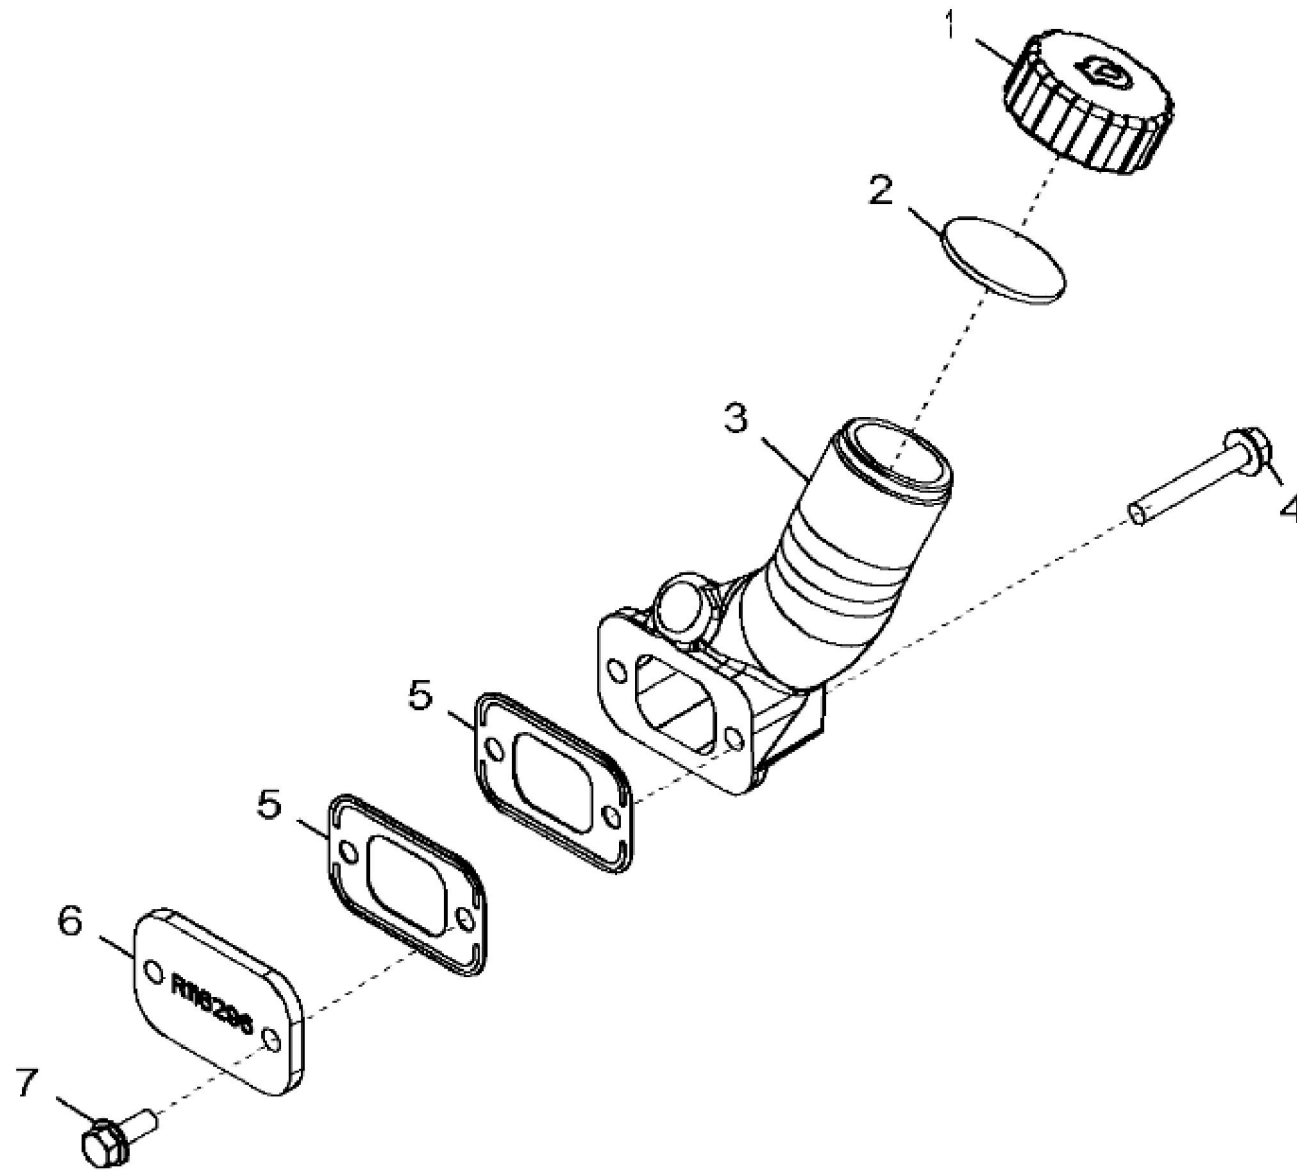

1103_RE59798_PCD

KEY	PART NO.	PART NAME	QTY	REMARKS	
1	R521401	MEDALLION	1	SUB FOR R116324	
2	H23125	PLUG	4		
3	R123574	NUT	4		
4	R123575	O-RING	4		
5	R524480	GASKET	1	SUB FOR R123542	
6	RE502969	VALVE COVER	1	MARKED R519779	

<https://www.ebooklibonline.com>

Hello dear friend!

Thank you very much for reading.

Enter the link into your browser.

The full manual is available for immediate download.

<https://www.ebooklibonline.com>

KEY	PART NO.	PART NAME	QTY	REMARKS	
1	R80136	FILLER CAP	1		
2	R80135	GASKET	1		
3	R123558	FILLER NECK	1	ORDER R517353	
3	R517353	FILLER NECK	1		
4	19M7979	SCREW	2	M8 X 55	
5	R136495	GASKET	2		
6	R116296	COVER	1		
7	RE67238	SCREW	2		

Thank you so much for reading

KEY	PART NO.	PART NAME	QTY	REMARKS	
1	R121897	BOLT	4	M10 X 1.25 X 50	
2	R500649	WASHER	1		
3	R133296	PULLEY	1	(For Crankshaft With Cylindrical Hub) D = 188 mm	

<https://www.ebooklibonline.com>