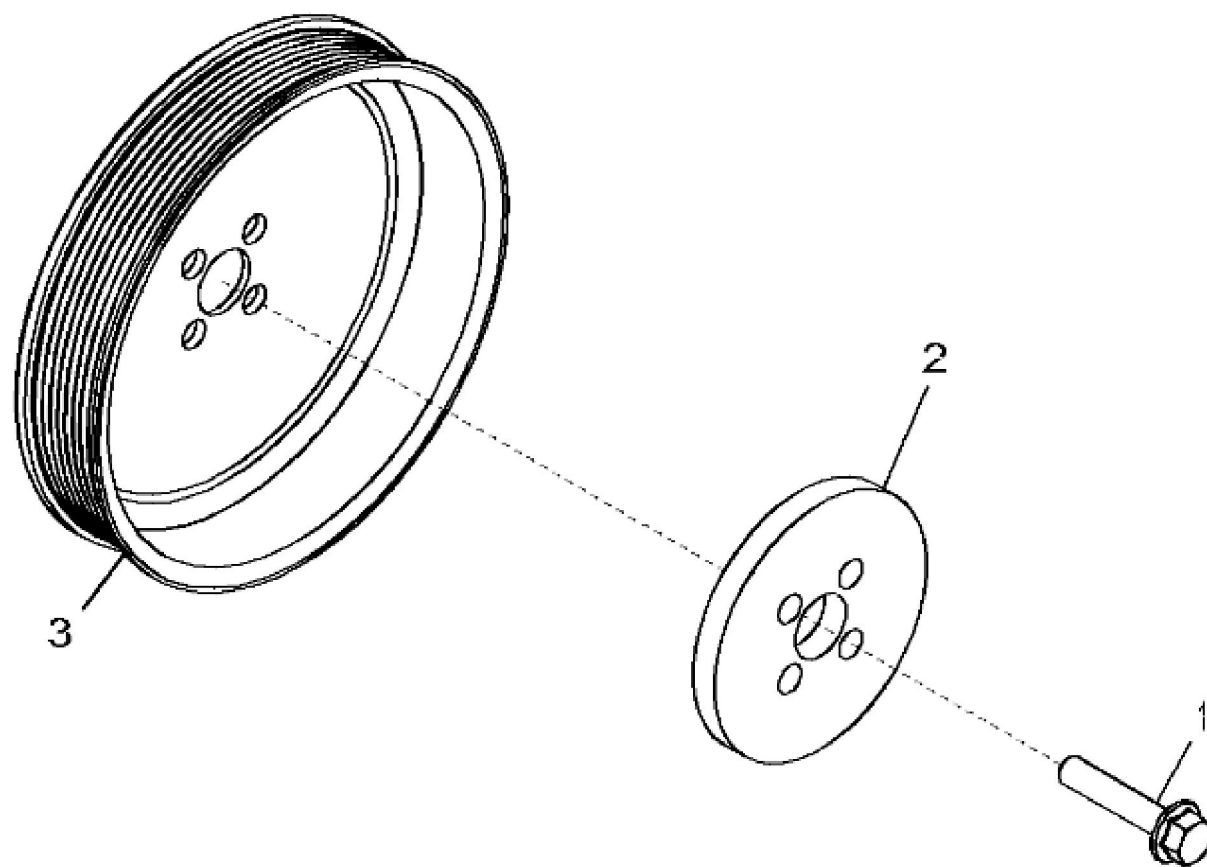

1103_RE59798_PCD

KEY	PART NO.	PART NAME	QTY	REMARKS	
1	R521401	MEDALLION	1	SUB FOR R116324	
2	H23125	PLUG	4		
3	R123574	NUT	4		
4	R123575	O-RING	4		
5	R524480	GASKET	1	SUB FOR R123542	
6	RE502969	VALVE COVER	1	MARKED R519779	

<https://www.ebooklibonline.com>

Hello dear friend!

Thank you very much for reading.

Enter the link into your browser.

The full manual is available for immediate download.

<https://www.ebooklibonline.com>

KEY	PART NO.	PART NAME	QTY	REMARKS	
1	R80136	FILLER CAP	1		
2	R80135	GASKET	1		
3	R123558	FILLER NECK	1	ORDER R517353	
3	R517353	FILLER NECK	1		
4	19M7979	SCREW	2	M8 X 55	
5	R136495	GASKET	2		
6	R116296	COVER	1		
7	RE67238	SCREW	2		

Thank you so much for reading

KEY	PART NO.	PART NAME	QTY	REMARKS	
1	R121897	BOLT	4	M10 X 1.25 X 50	
2	R500649	WASHER	1		
3	R133296	PULLEY	1	(For Crankshaft With Cylindrical Hub) D = 188 mm	

<https://www.ebooklibonline.com>