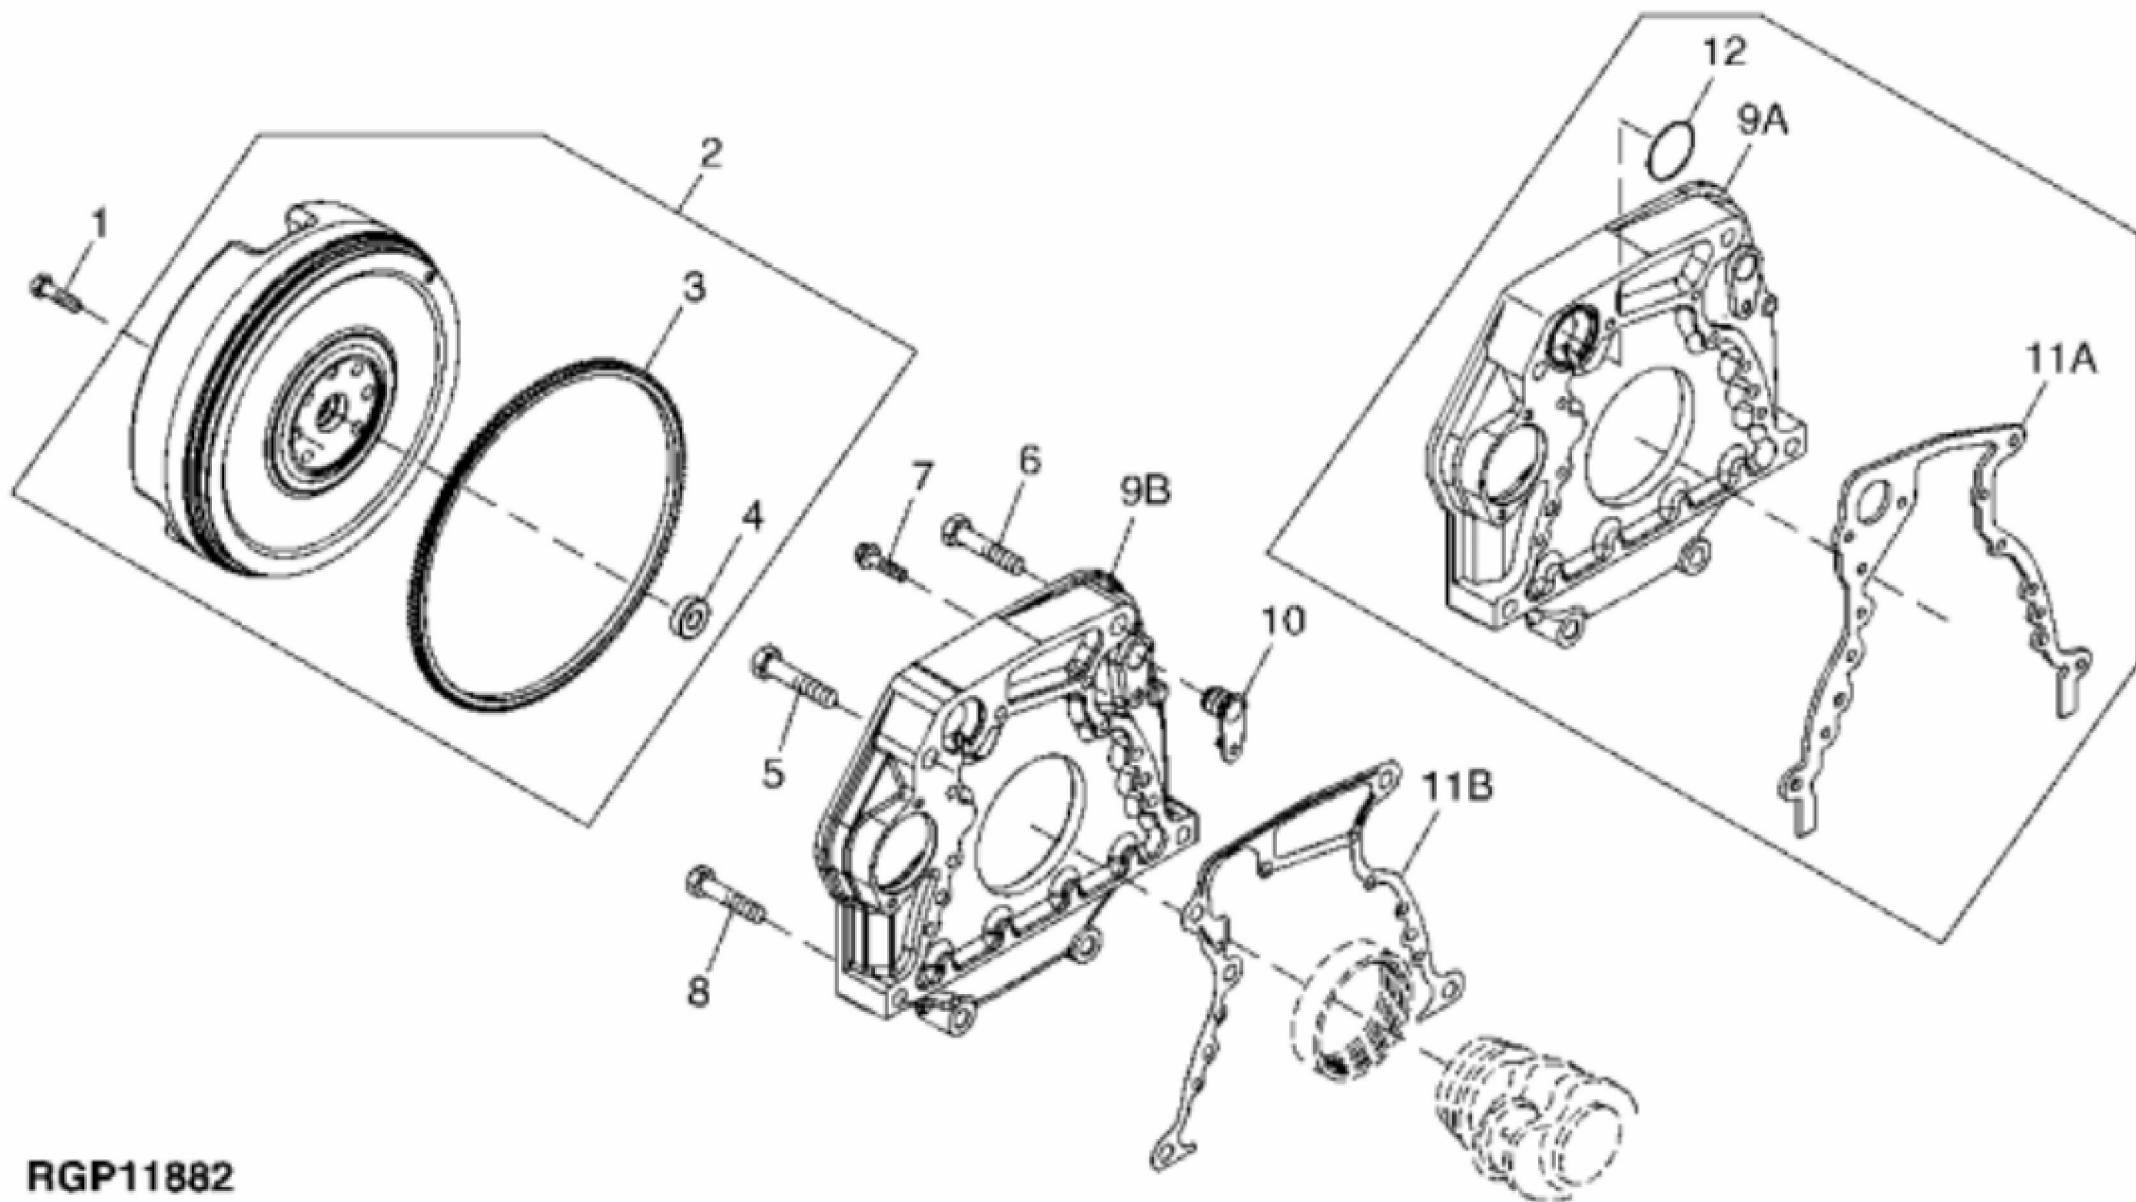

KEY	PART NO.	PART NAME	QTY	REMARKS	
1	R521401	MEDALLION	1	SUB FOR R116324	
2	H23125	PLUG	4		
3	R123574	NUT	4		
4	R123575	O-RING	4		
5	R524480	GASKET	1	SUB FOR R123542	
6	RE502969	VALVE COVER	1	MARKED R519779	
7	RE70401	VALVE COVER	1	MARKED R519777	
8	RE59801	PLUG	1	USE WITH RE70401	
9	U11017	O-RING	1	USE WITH RE70401	

<https://www.ebooklibonline.com>

Hello dear friend!

Thank you very much for reading.

Enter the link into your browser.

The full manual is available for immediate download.

<https://www.ebooklibonline.com>

KEY	PART NO.	PART NAME	QTY	REMARKS	
1	RE500005	FILLER CAP	1	ORDER RE535560	
1	RE535560	FILLER CAP	1		
2	R502902	PACKING	1	ID= 44 mm, SUB FOR R500001	
3	RE501377	FILLER NECK	1	SUB FOR R136483	
4	RE67239	SCREW	2	(Threads With Pre-Applied Sealant)	
5	R136495	GASKET	2		
6	RE67238	SCREW	2	(Threads With Pre-Applied Sealant)	
7	R116296	COVER	1		

Thank you so much for reading

KEY	PART NO.	PART NAME	QTY	REMARKS	
1	R121897	BOLT	4		
2	R500649	WASHER	1		
3	R133295	PULLEY	1		

RGP11882

<https://www.ebooklibonline.com>

Hello dear friend!

Thank you very much for reading.