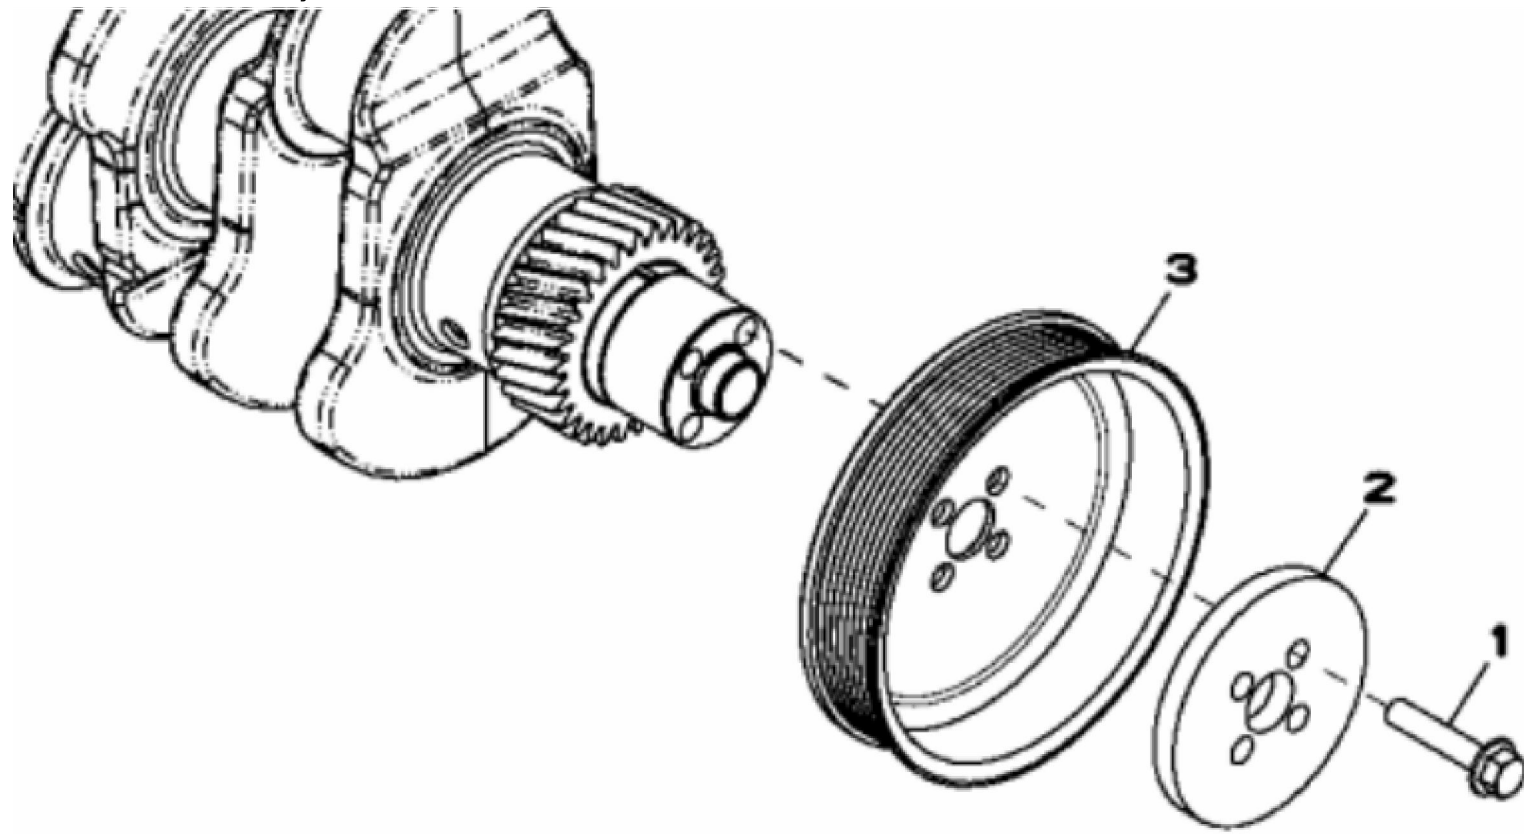

KEY	PART NO.	PART NAME	QTY	REMARKS	
1	R521401	MEDALLION	1	SUB FOR R116324	
2	H23125	PLUG	4		
3	R123574	NUT	4		
4	R123575	O-RING	4		
5	R524480	GASKET	1	SUB FOR R123542	
6	RE502969	VALVE COVER	1	MARKED R519779	
7	RE70401	VALVE COVER	1	MARKED R519777	
8	RE59801	PLUG	1	USE WITH RE70401	
9	U11017	O-RING	1	USE WITH RE70401	

<https://www.ebooklibonline.com>

Hello dear friend!

Thank you very much for reading.

Enter the link into your browser.

The full manual is available for immediate download.

<https://www.ebooklibonline.com>

KEY	PART NO.	PART NAME	QTY	REMARKS	
1	RE500005	FILLER CAP	1	ORDER RE535560	
1	RE535560	FILLER CAP	1		
2	R502902	PACKING	1	ID= 44 mm, SUB FOR R500001	
3	RE501377	FILLER NECK	1	SUB FOR R136483	
4	RE67239	SCREW	2	(Threads With Pre-Applied Sealant)	
5	R136495	GASKET	2		
6	RE67238	SCREW	2	(Threads With Pre-Applied Sealant)	
7	R116296	COVER	1		