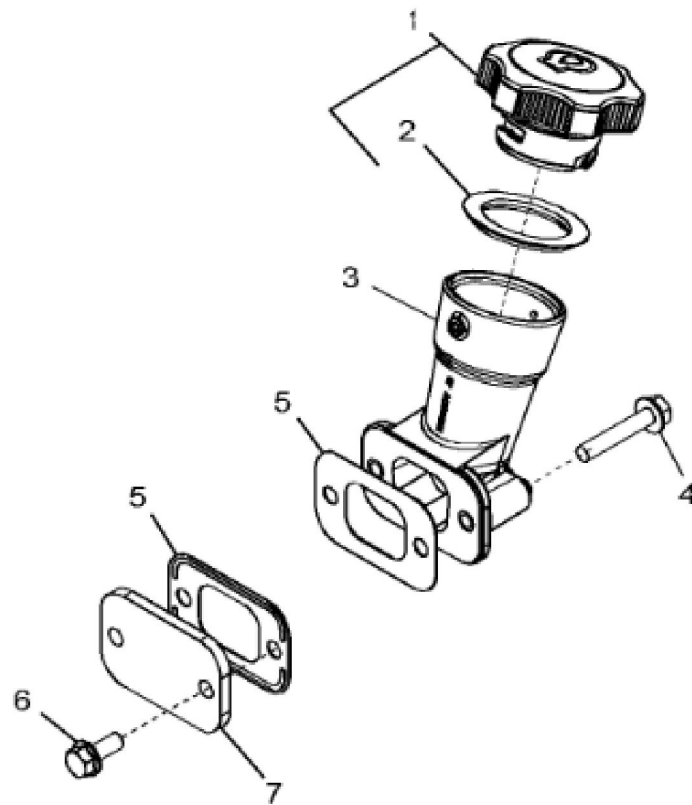

KEY	PART NO.	PART NAME	QTY	REMARKS	
1	R521401	MEDALLION	1	SUB FOR R116324	
2	H23125	PLUG	4		
3	R123574	NUT	4		
4	R123575	O-RING	4		
5	R524480	GASKET	1	SUB FOR R123542	
6	RE502969	VALVE COVER	1	MARKED R519779	
7	RE70401	VALVE COVER	1	MARKED R519777	
8	RE59801	PLUG	1	USE WITH RE70401	
9	U11017	O-RING	1	USE WITH RE70401	

<https://www.ebooklibonline.com>

Hello dear friend!

Thank you very much for reading.

Enter the link into your browser.

The full manual is available for immediate download.

<https://www.ebooklibonline.com>

KEY	PART NO.	PART NAME	QTY	REMARKS	
1	RE500005	FILLER CAP	1	ORDER RE535560	
1	RE535560	FILLER CAP	1		
2	R502902	PACKING	1	ID= 44 mm, SUB FOR R500001	
3	RE501377	FILLER NECK	1	SUB FOR R136483	
4	RE67239	SCREW	2	(Threads With Pre-Applied Sealant)	
5	R136495	GASKET	2		
6	RE67238	SCREW	2	(Threads With Pre-Applied Sealant)	
7	R116296	COVER	1		

Thank you so much for reading

KEY	PART NO.	PART NAME	QTY	REMARKS	
1	R121897	BOLT	4		
2	R500649	WASHER	1		
3	R133295	PULLEY	1		

RGP11882

<https://www.ebooklibonline.com>

Hello dear friend!

Thank you very much for reading.