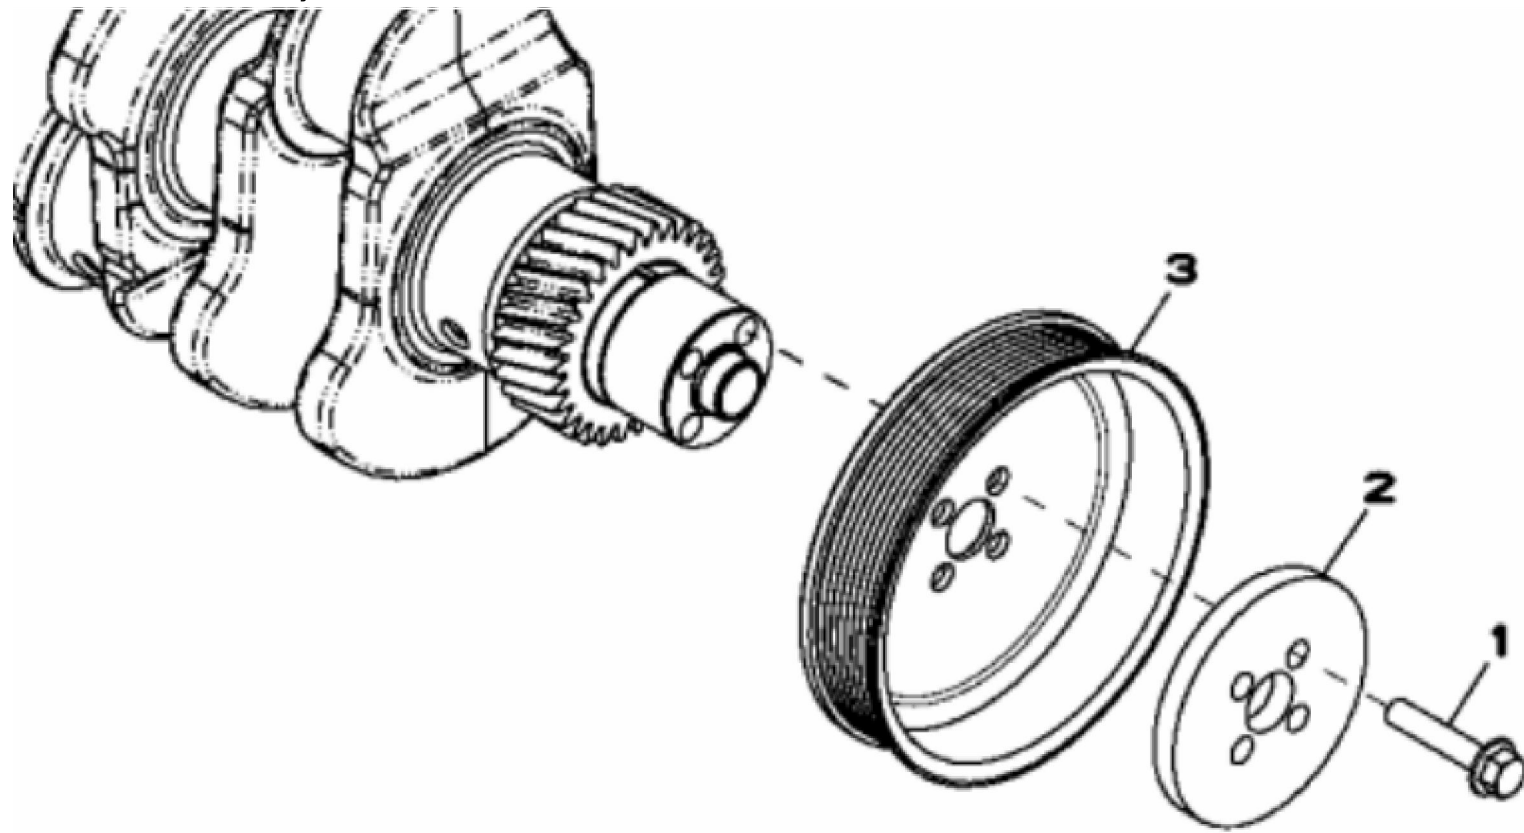

KEY	PART NO.	PART NAME	QTY	REMARKS	
1	R521401	MEDALLION	1	SUB FOR R116324	
2	H23125	PLUG	4		
3	R123574	NUT	4		
4	R123575	O-RING	4		
5	R524480	GASKET	1	SUB FOR R123542	
6	RE502969	VALVE COVER	1	MARKED R519779	
7	RE70401	VALVE COVER	1	MARKED R519777	
8	RE59801	PLUG	1	USE WITH RE70401	
9	U11017	O-RING	1	USE WITH RE70401	

KEY	PART NO.	PART NAME	QTY	REMARKS	
1	RE500005	FILLER CAP	1	ORDER RE535560	
1	RE535560	FILLER CAP	1		
2	R502902	PACKING	1	ID= 44 mm, SUB FOR R500001	
3	RE501377	FILLER NECK	1	SUB FOR R136483	
4	RE67239	SCREW	2	(Threads With Pre-Applied Sealant)	
5	R136495	GASKET	2		
6	RE67238	SCREW	2	(Threads With Pre-Applied Sealant)	
7	R116296	COVER	1		