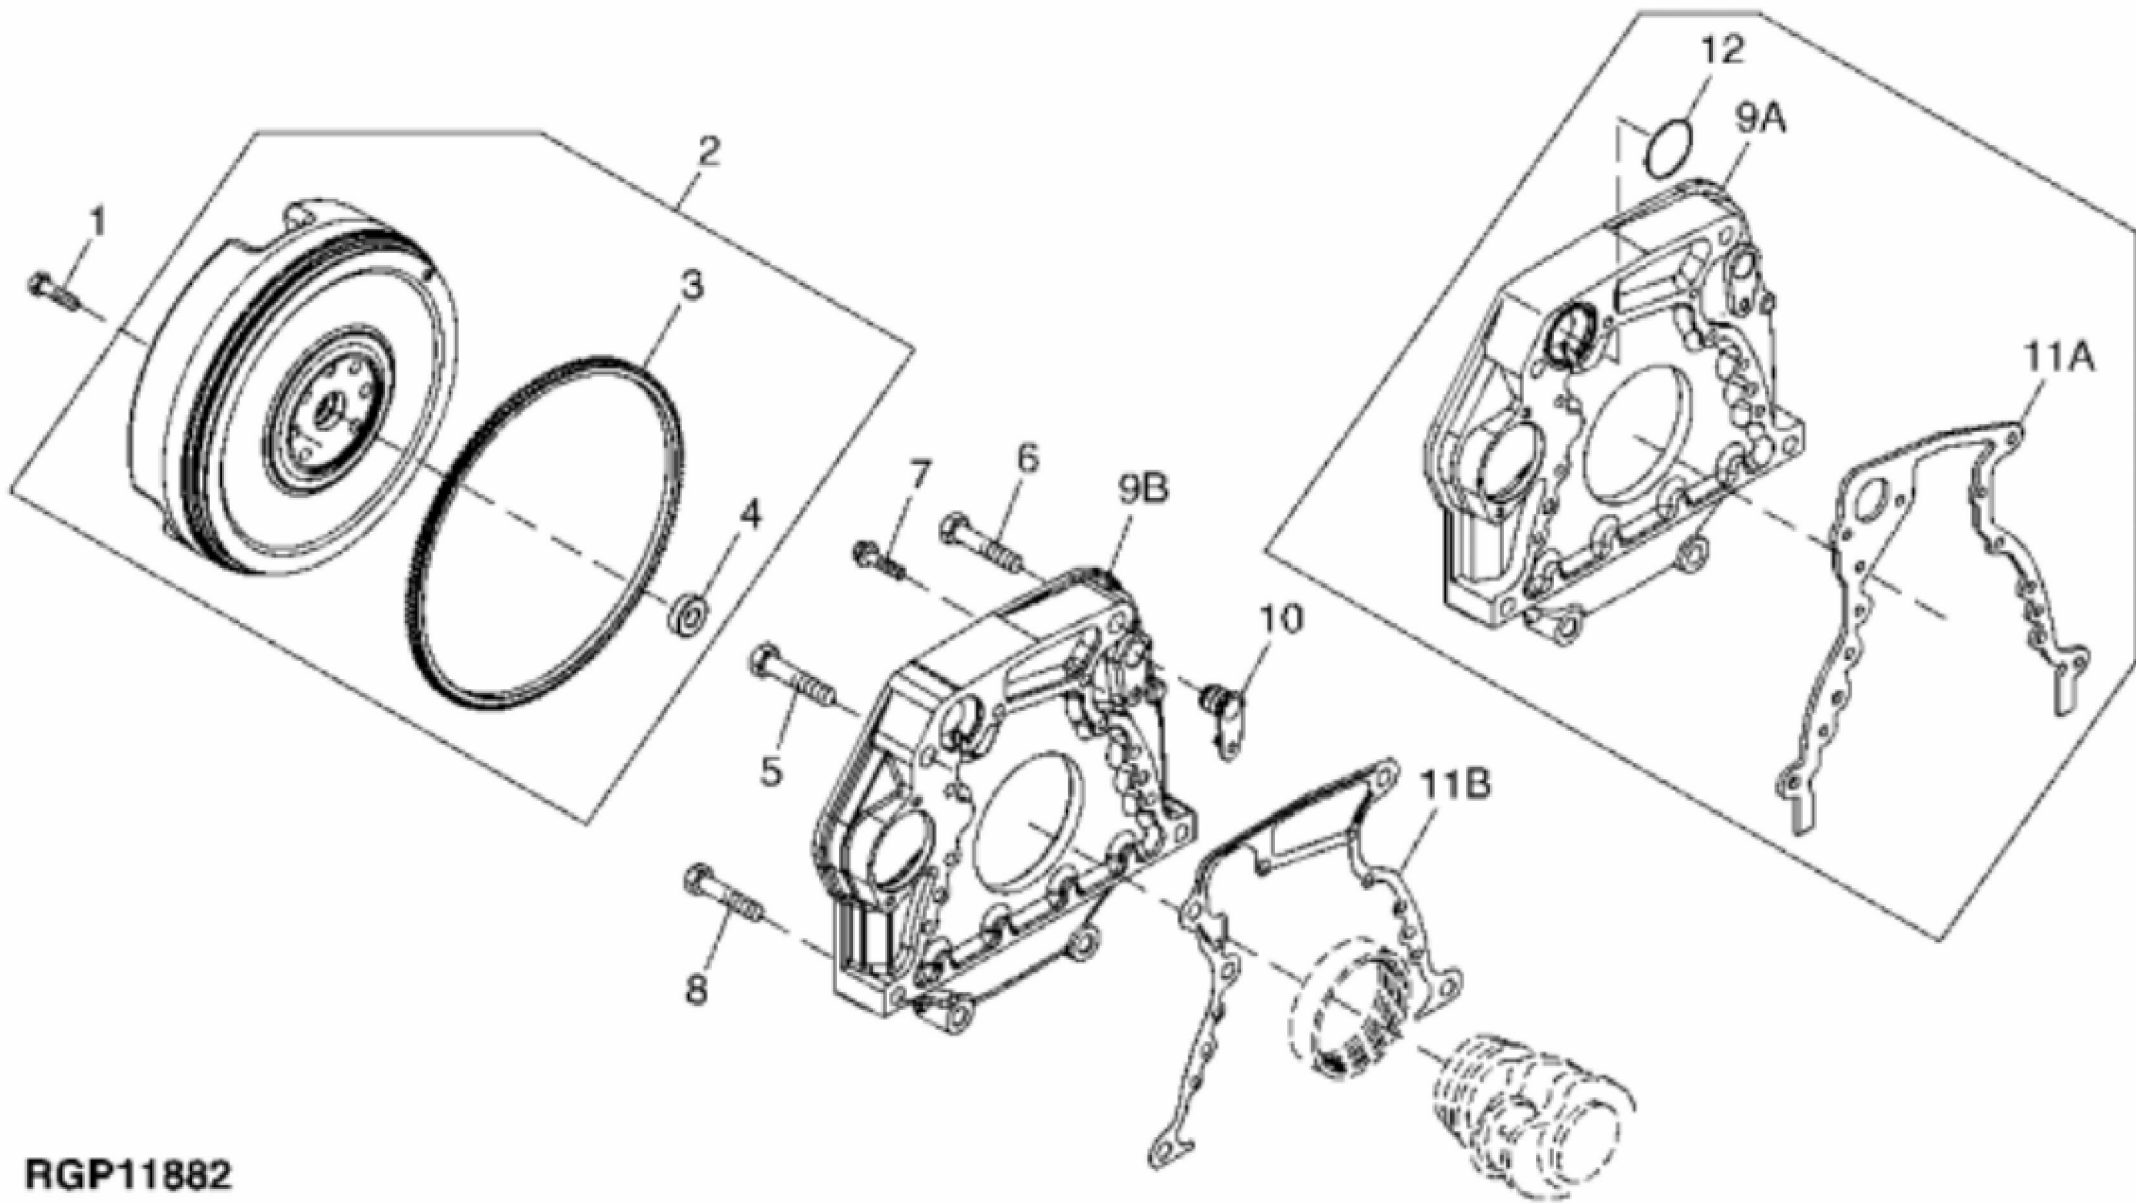

KEY	PART NO.	PART NAME	QTY	REMARKS	
1	R521401	MEDALLION	1	SUB FOR R116324	
2	H23125	PLUG	4		
3	R123574	NUT	4		
4	R123575	O-RING	4		
5	R524480	GASKET	1	SUB FOR R123542	
6	RE502969	VALVE COVER	1	MARKED R519779	
7	RE70401	VALVE COVER	1	MARKED R519777	
8	RE59801	PLUG	1	USE WITH RE70401	
9	U11017	O-RING	1	USE WITH RE70401	

KEY	PART NO.	PART NAME	QTY	REMARKS	
1	RE500005	FILLER CAP	1	ORDER RE535560	
1	RE535560	FILLER CAP	1		
2	R502902	PACKING	1	ID= 44 mm, SUB FOR R500001	
3	RE501377	FILLER NECK	1	SUB FOR R136483	
4	RE67239	SCREW	2	(Threads With Pre-Applied Sealant)	
5	R136495	GASKET	2		
6	RE67238	SCREW	2	(Threads With Pre-Applied Sealant)	
7	R116296	COVER	1		

**Thank you so much for reading**

KEY	PART NO.	PART NAME	QTY	REMARKS	
1	R121897	BOLT	4		
2	R500649	WASHER	1		
3	R133295	PULLEY	1		

RGP11882

**<https://www.ebooklibonline.com>**

Hello dear friend!

Thank you very much for reading.