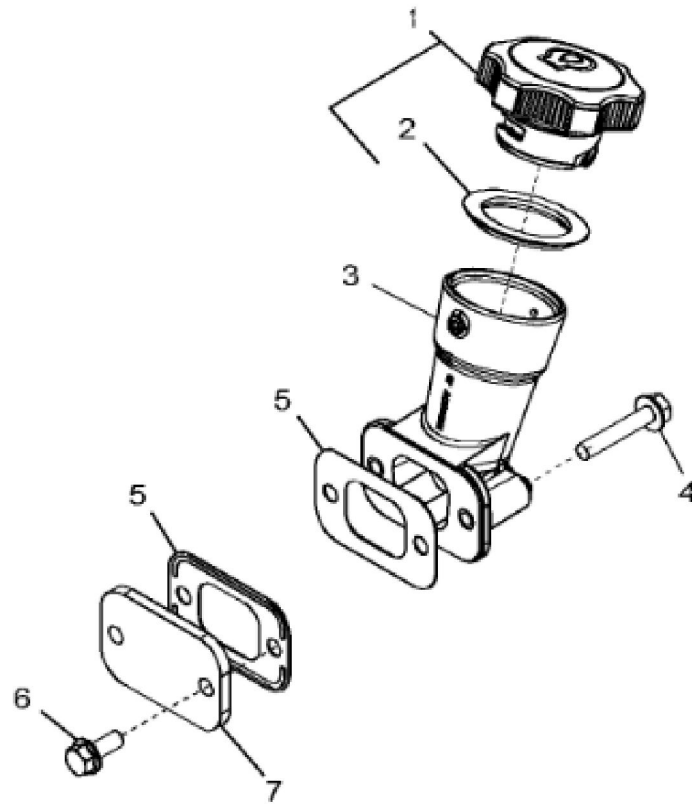

KEY	PART NO.	PART NAME	QTY	REMARKS	
1	R521401	MEDALLION	1	SUB FOR R116324	
2	H23125	PLUG	4		
3	R123574	NUT	4		
4	R123575	O-RING	4		
5	R524480	GASKET	1	SUB FOR R123542	
6	RE502969	VALVE COVER	1	MARKED R519779	
7	RE70401	VALVE COVER	1	MARKED R519777	
8	RE59801	PLUG	1	USE WITH RE70401	
9	U11017	O-RING	1	USE WITH RE70401	

KEY	PART NO.	PART NAME	QTY	REMARKS	
1	RE500005	FILLER CAP	1	ORDER RE535560	
1	RE535560	FILLER CAP	1		
2	R502902	PACKING	1	ID= 44 mm, SUB FOR R500001	
3	RE501377	FILLER NECK	1	SUB FOR R136483	
4	RE67239	SCREW	2	(Threads With Pre-Applied Sealant)	
5	R136495	GASKET	2		
6	RE67238	SCREW	2	(Threads With Pre-Applied Sealant)	
7	R116296	COVER	1		

**Thank you so much for reading**

KEY	PART NO.	PART NAME	QTY	REMARKS	
1	R121897	BOLT	4		
2	R500649	WASHER	1		
3	R133295	PULLEY	1		

RGP11882

**<https://www.ebooklibonline.com>**

Hello dear friend!

Thank you very much for reading.