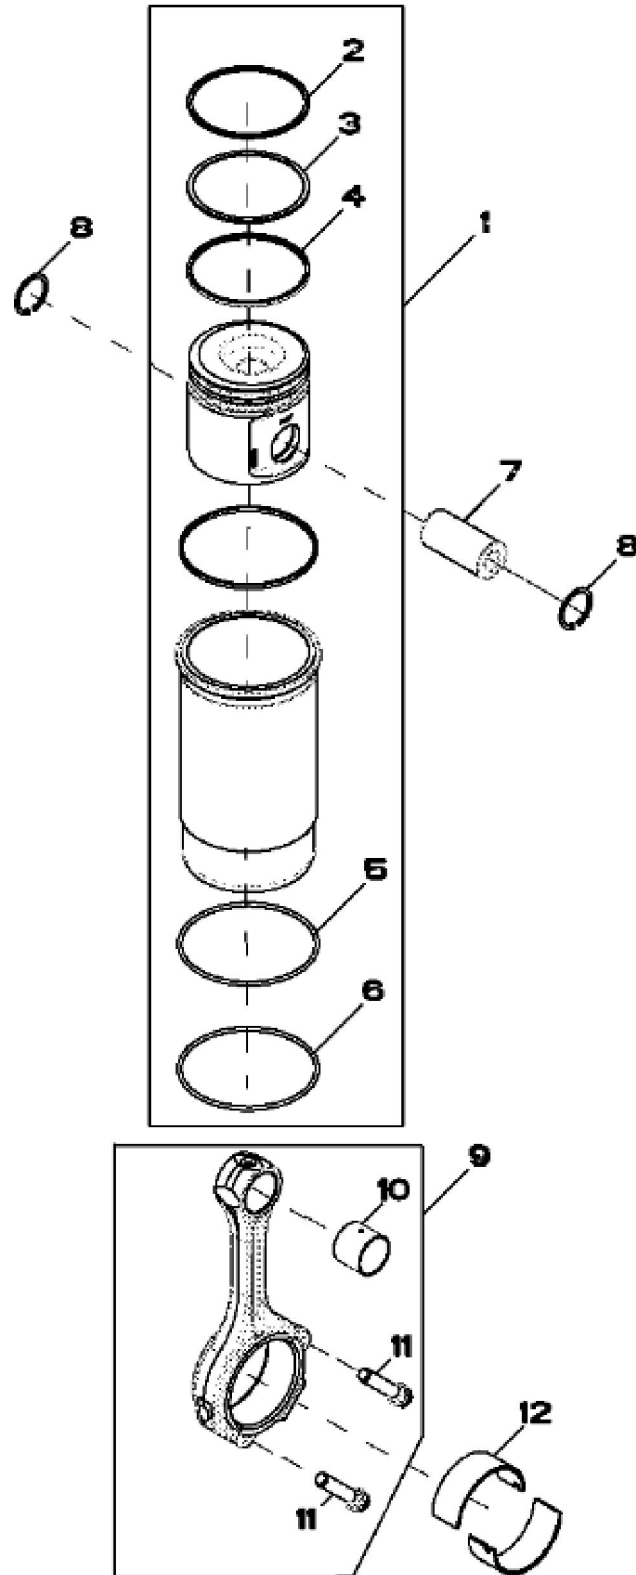

RE71548PCDD03

KEY	PART NO.	PART NAME	QTY	REMARKS
1	RE56375	CAMSHAFT	1	
1	SE501624	CAMSHAFT REMAN	1	REMAN FOR RE56375
2	R133303	SHAFT KEY	1	
3	R116466	PLUG	1	
4	R132518	PLATE	1	
5	19M7867	SCREW	2	M8 X 25
6	R26650	DOWEL PIN	2	
7	T18891	PLUG	2	
8	R119874	BUSHING	1	
9	.....	COMPRESSION SPRING	1	ORDER RE505501
10	RE505501	BLEED VALVE	1	
11	R121043	VALVE	1	
12	R111137	SPRING	1	
13	R115299	BUSHING	6	
14	T23474	CAP SCREW	10	
15	T20168	WASHER	10	
16	R114241	BEARING CAP	4	
17	R115390	BUSHING	1	
18	R75892	O-RING	1	
19	15H695	PIPE PLUG	1	3/8"
20	RE508185	FITTING	2	INCLUDES U13639
21	U13639	O-RING	1	
22	R48685	DOWEL PIN	4	
23	R131182	ORIFICE	4	
24	R26493	BUSHING	1	
25	R132186	BEARING CAP	1	
26	15H584	PIPE PLUG	1	1/2"
27	RE507807	PIPE PLUG	1	
28	RE71255	PIPE PLUG	1	
29	.....	CYLINDER BLOCK	1	MARKED R534787

RE 504745PCDD01

KEY	PART NO.	PART NAME	QTY	REMARKS	
1	RE504638	CRANKSHAFT	1		
2	R120631	GEAR	1		
3	R505609	SHAFT KEY	1		
4	.....	BEARING	4	(ORDER RE65168)	
5	.....	BEARING	1	(ORDER RE65168)	
6	.....	BEARING	1	(ORDER RE65165)	
7	RE65168	BEARING KIT	1		
8	R135918	BOLT	4		
9	A120R	DOWEL PIN	1		
10	.....	BEARING	4	(ORDER RE65165)	

**Thank you so much for reading**

KEY	PART NO.	PART NAME	QTY	REMARKS
1	RE505101	PISTON	4	NLA; ORDER RE520835
1	RE520835	PISTON-LINER KIT	1	
2	R123163	RING	4	ORDER RE66271
2	RE66271	PISTON RING KIT	1	Not Illustrated INCLUDES RE59257, R123168 AND R123163
3	R123168	RING	4	ORDER RE66271
4	RE59257	PISTON RING	4	ORDER RE66271
5	R26121	O-RING	4	
6	R55453	O-RING	4	
7	R123178	PISTON PIN	4	
8	M41029	SNAP RING	8	
9	RE500002	CONNECTING ROD	4	
9	SE501096	CONNECTING ROD REMAN	4	REMAN FOR RE500002
10	R123960	BUSHING	1	
11	R501124	SCREW	2	
12	R113698	BEARING	8	