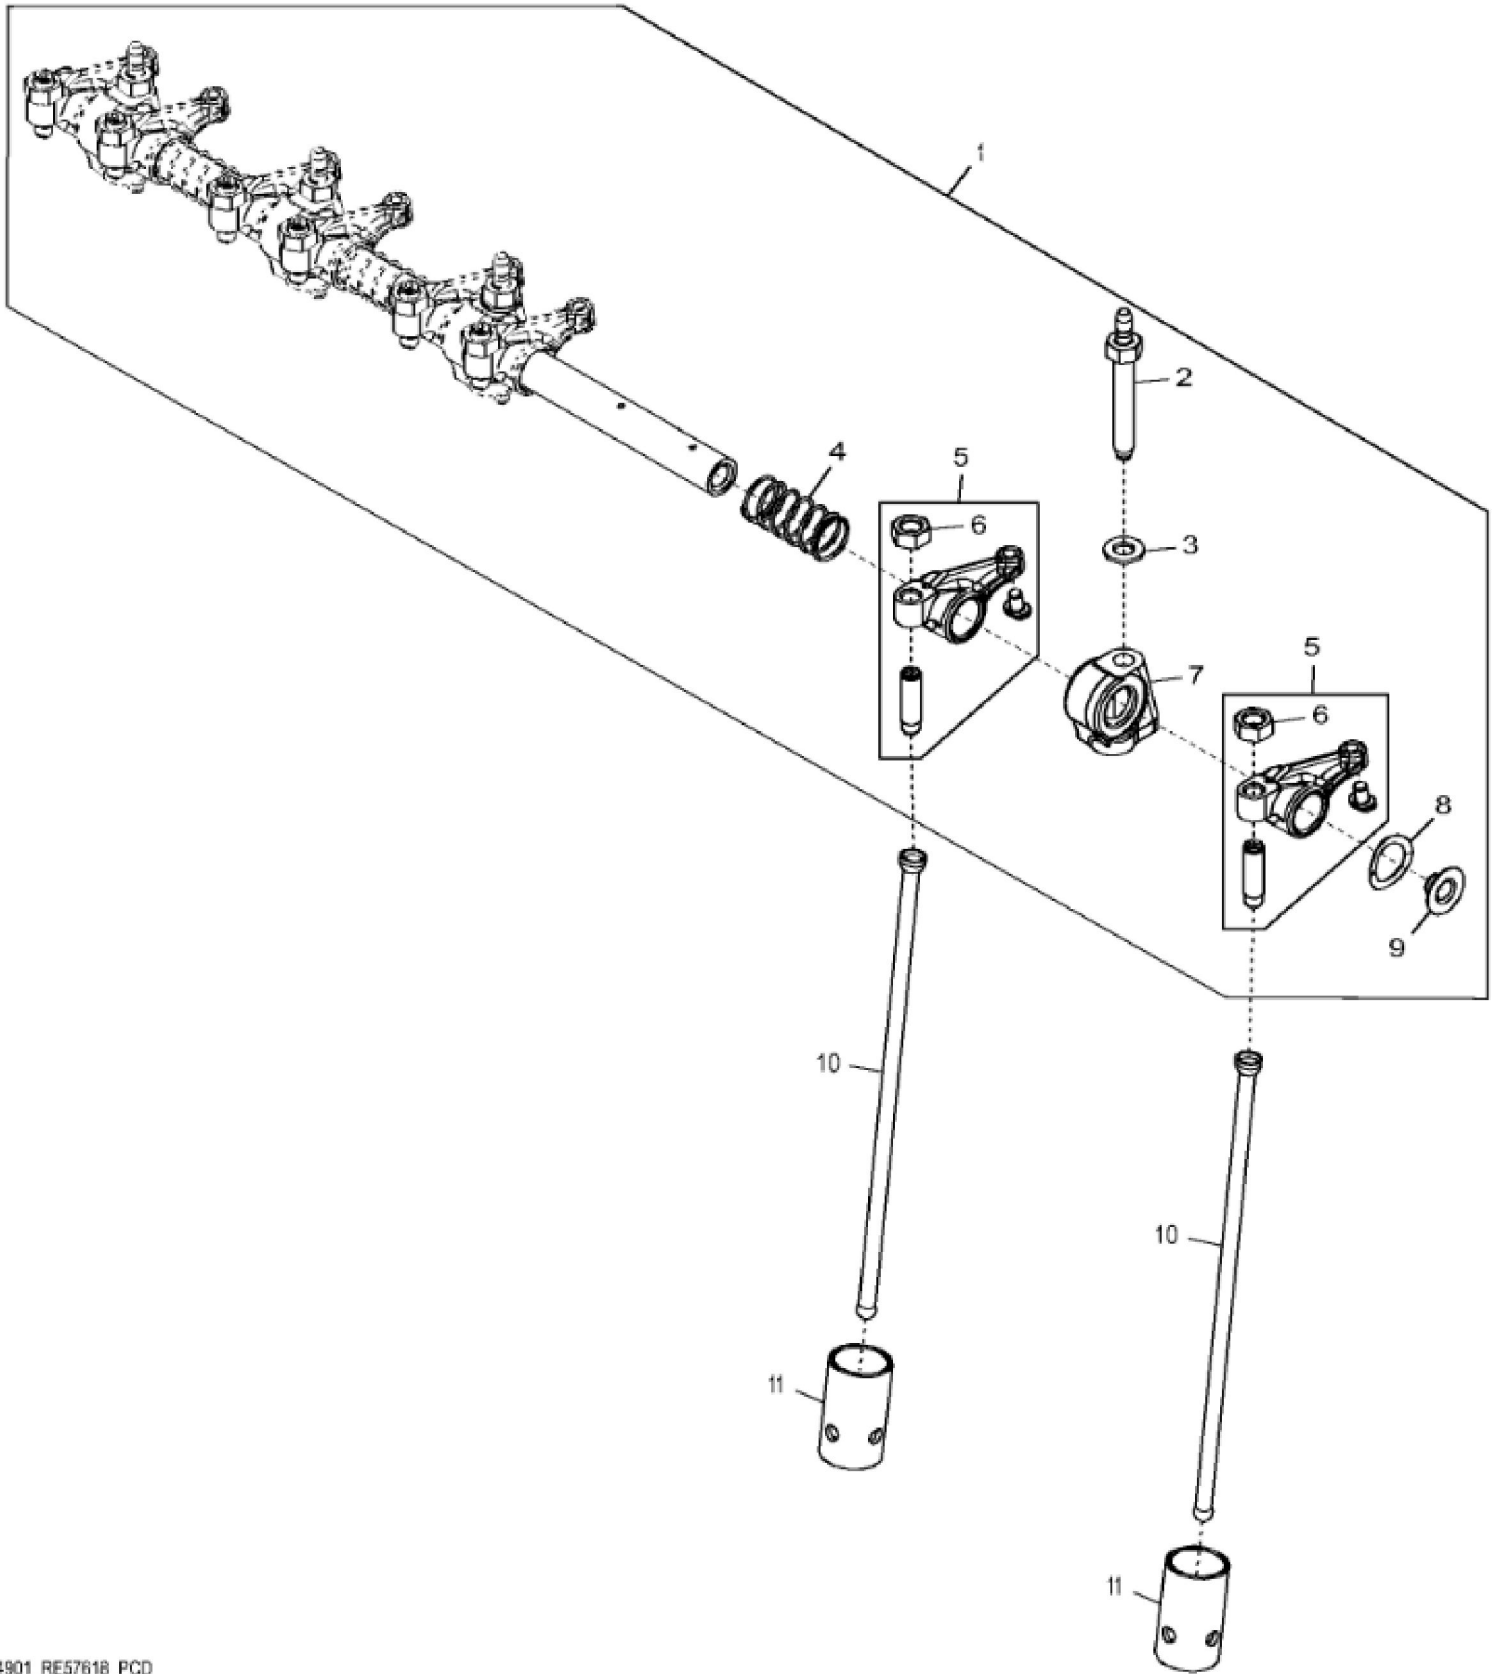

RE71548PCDD03

KEY	PART NO.	PART NAME	QTY	REMARKS
1	RE56375	CAMSHAFT	1	
1	SE501624	CAMSHAFT REMAN	1	REMAN FOR RE56375
2	R133303	SHAFT KEY	1	
3	R116466	PLUG	1	
4	R132518	PLATE	1	
5	19M7867	SCREW	2	M8 X 25
6	R26650	DOWEL PIN	2	
7	T18891	PLUG	2	
8	R119874	BUSHING	1	
9	.....	COMPRESSION SPRING	1	ORDER RE505501
10	RE505501	BLEED VALVE	1	
11	R121043	VALVE	1	
12	R111137	SPRING	1	
13	R115299	BUSHING	6	
14	T23474	CAP SCREW	10	
15	T20168	WASHER	10	
16	R114241	BEARING CAP	4	
17	R115390	BUSHING	1	
18	R75892	O-RING	1	
19	15H695	PIPE PLUG	1	3/8"
20	RE508185	FITTING	2	INCLUDES U13639
21	U13639	O-RING	1	
22	R48685	DOWEL PIN	4	
23	R131182	ORIFICE	4	
24	R26493	BUSHING	1	
25	R132186	BEARING CAP	1	
26	15H584	PIPE PLUG	1	1/2"
27	RE507807	PIPE PLUG	1	
28	RE71255	PIPE PLUG	1	
29	.....	CYLINDER BLOCK	1	MARKED R534787

RE 504745PCDD01

KEY	PART NO.	PART NAME	QTY	REMARKS	
1	RE504638	CRANKSHAFT	1		
2	R120631	GEAR	1		
3	R505609	SHAFT KEY	1		
4	.....	BEARING	4	(ORDER RE65168)	
5	.....	BEARING	1	(ORDER RE65168)	
6	.....	BEARING	1	(ORDER RE65165)	
7	RE65168	BEARING KIT	1		
8	R135918	BOLT	4		
9	A120R	DOWEL PIN	1		
10	.....	BEARING	4	(ORDER RE65165)	

**Thank you so much for reading**

KEY	PART NO.	PART NAME	QTY	REMARKS
1	RE505101	PISTON	4	NLA; ORDER RE520835
1	RE520835	PISTON-LINER KIT	1	
2	R123163	RING	4	ORDER RE66271
2	RE66271	PISTON RING KIT	1	Not Illustrated INCLUDES RE59257, R123168 AND R123163
3	R123168	RING	4	ORDER RE66271
4	RE59257	PISTON RING	4	ORDER RE66271
5	R26121	O-RING	4	
6	R55453	O-RING	4	
7	R123178	PISTON PIN	4	
8	M41029	SNAP RING	8	
9	RE500002	CONNECTING ROD	4	
9	SE501096	CONNECTING ROD REMAN	4	REMAN FOR RE500002
10	R123960	BUSHING	1	
11	R501124	SCREW	2	
12	R113698	BEARING	8	