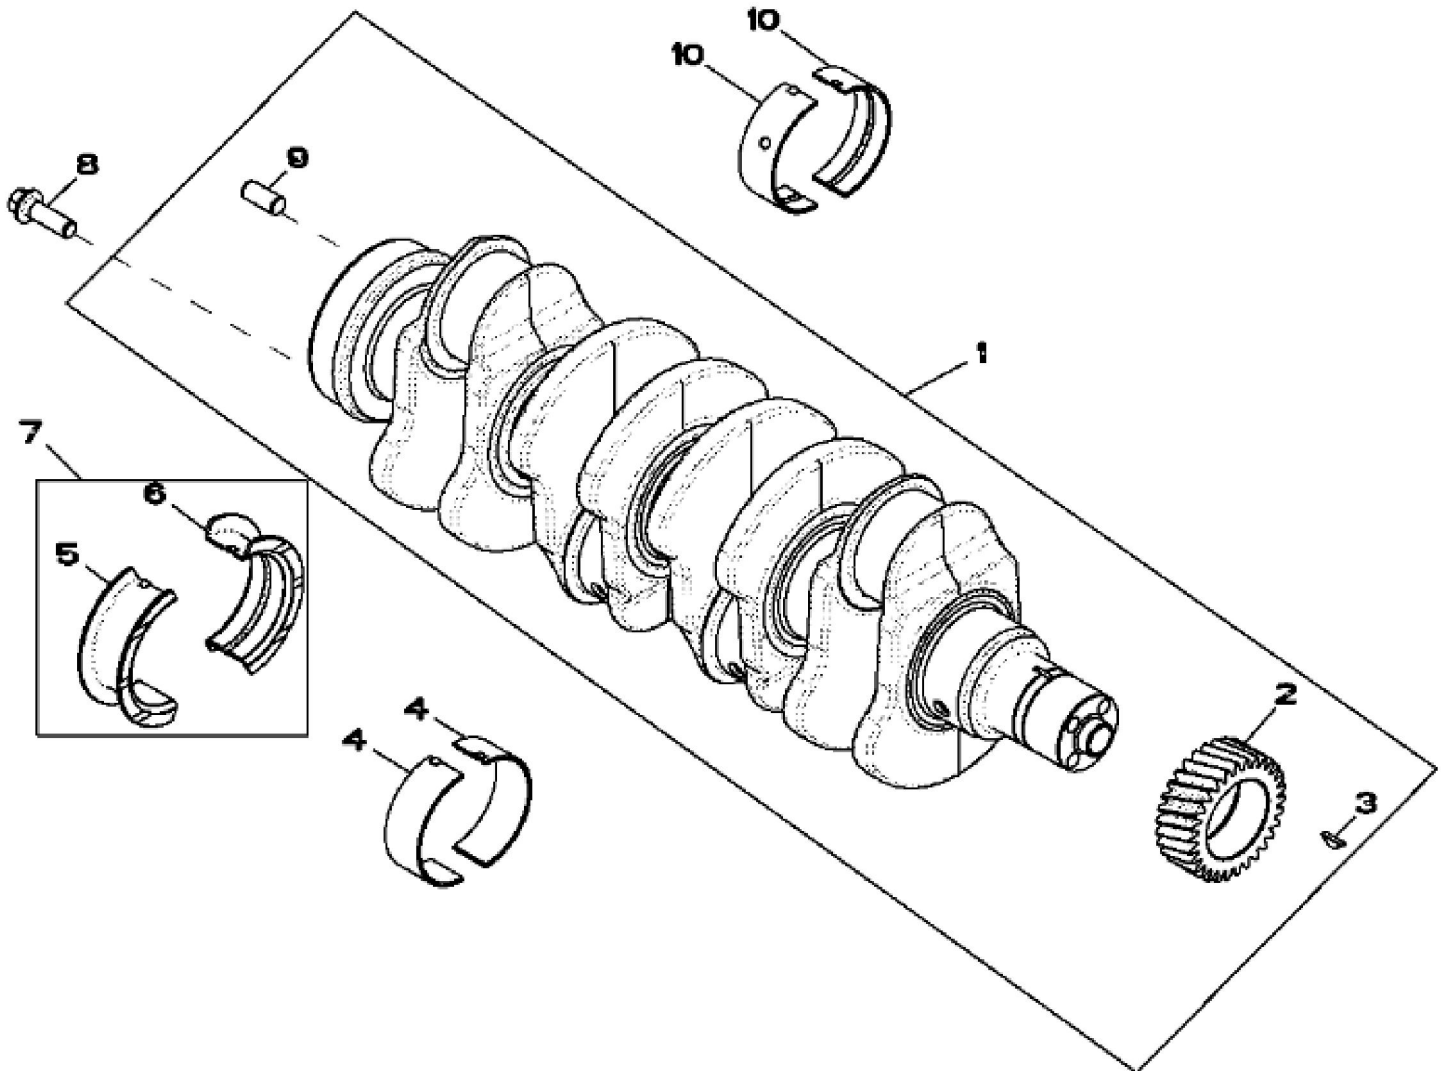

RE71548PCDD03

KEY	PART NO.	PART NAME	QTY	REMARKS
1	RE56375	CAMSHAFT	1	
1	SE501624	CAMSHAFT REMAN	1	REMAN FOR RE56375
2	R133303	SHAFT KEY	1	
3	R116466	PLUG	1	
4	R132518	PLATE	1	
5	19M7867	SCREW	2	M8 X 25
6	R26650	DOWEL PIN	2	
7	T18891	PLUG	2	
8	R119874	BUSHING	1	
9	.....	COMPRESSION SPRING	1	ORDER RE505501
10	RE505501	BLEED VALVE	1	
11	R121043	VALVE	1	
12	R111137	SPRING	1	
13	R115299	BUSHING	6	
14	T23474	CAP SCREW	10	
15	T20168	WASHER	10	
16	R114241	BEARING CAP	4	
17	R115390	BUSHING	1	
18	R75892	O-RING	1	
19	15H695	PIPE PLUG	1	3/8"
20	RE508185	FITTING	2	INCLUDES U13639
21	U13639	O-RING	1	
22	R48685	DOWEL PIN	4	
23	R131182	ORIFICE	4	
24	R26493	BUSHING	1	
25	R132186	BEARING CAP	1	
26	15H584	PIPE PLUG	1	1/2"
27	RE507807	PIPE PLUG	1	
28	RE71255	PIPE PLUG	1	
29	.....	CYLINDER BLOCK	1	MARKED R534787

RE 504745PCDD01

KEY	PART NO.	PART NAME	QTY	REMARKS	
1	RE504638	CRANKSHAFT	1		
2	R120631	GEAR	1		
3	R505609	SHAFT KEY	1		
4	.....	BEARING	4	(ORDER RE65168)	
5	.....	BEARING	1	(ORDER RE65168)	
6	.....	BEARING	1	(ORDER RE65165)	
7	RE65168	BEARING KIT	1		
8	R135918	BOLT	4		
9	A120R	DOWEL PIN	1		
10	.....	BEARING	4	(ORDER RE65165)	

**Thank you so much for reading**

KEY	PART NO.	PART NAME	QTY	REMARKS
1	RE505101	PISTON	4	NLA; ORDER RE520835
1	RE520835	PISTON-LINER KIT	1	
2	R123163	RING	4	ORDER RE66271
2	RE66271	PISTON RING KIT	1	Not Illustrated INCLUDES RE59257, R123168 AND R123163
3	R123168	RING	4	ORDER RE66271
4	RE59257	PISTON RING	4	ORDER RE66271
5	R26121	O-RING	4	
6	R55453	O-RING	4	
7	R123178	PISTON PIN	4	
8	M41029	SNAP RING	8	
9	RE500002	CONNECTING ROD	4	
9	SE501096	CONNECTING ROD REMAN	4	REMAN FOR RE500002
10	R123960	BUSHING	1	
11	R501124	SCREW	2	
12	R113698	BEARING	8	