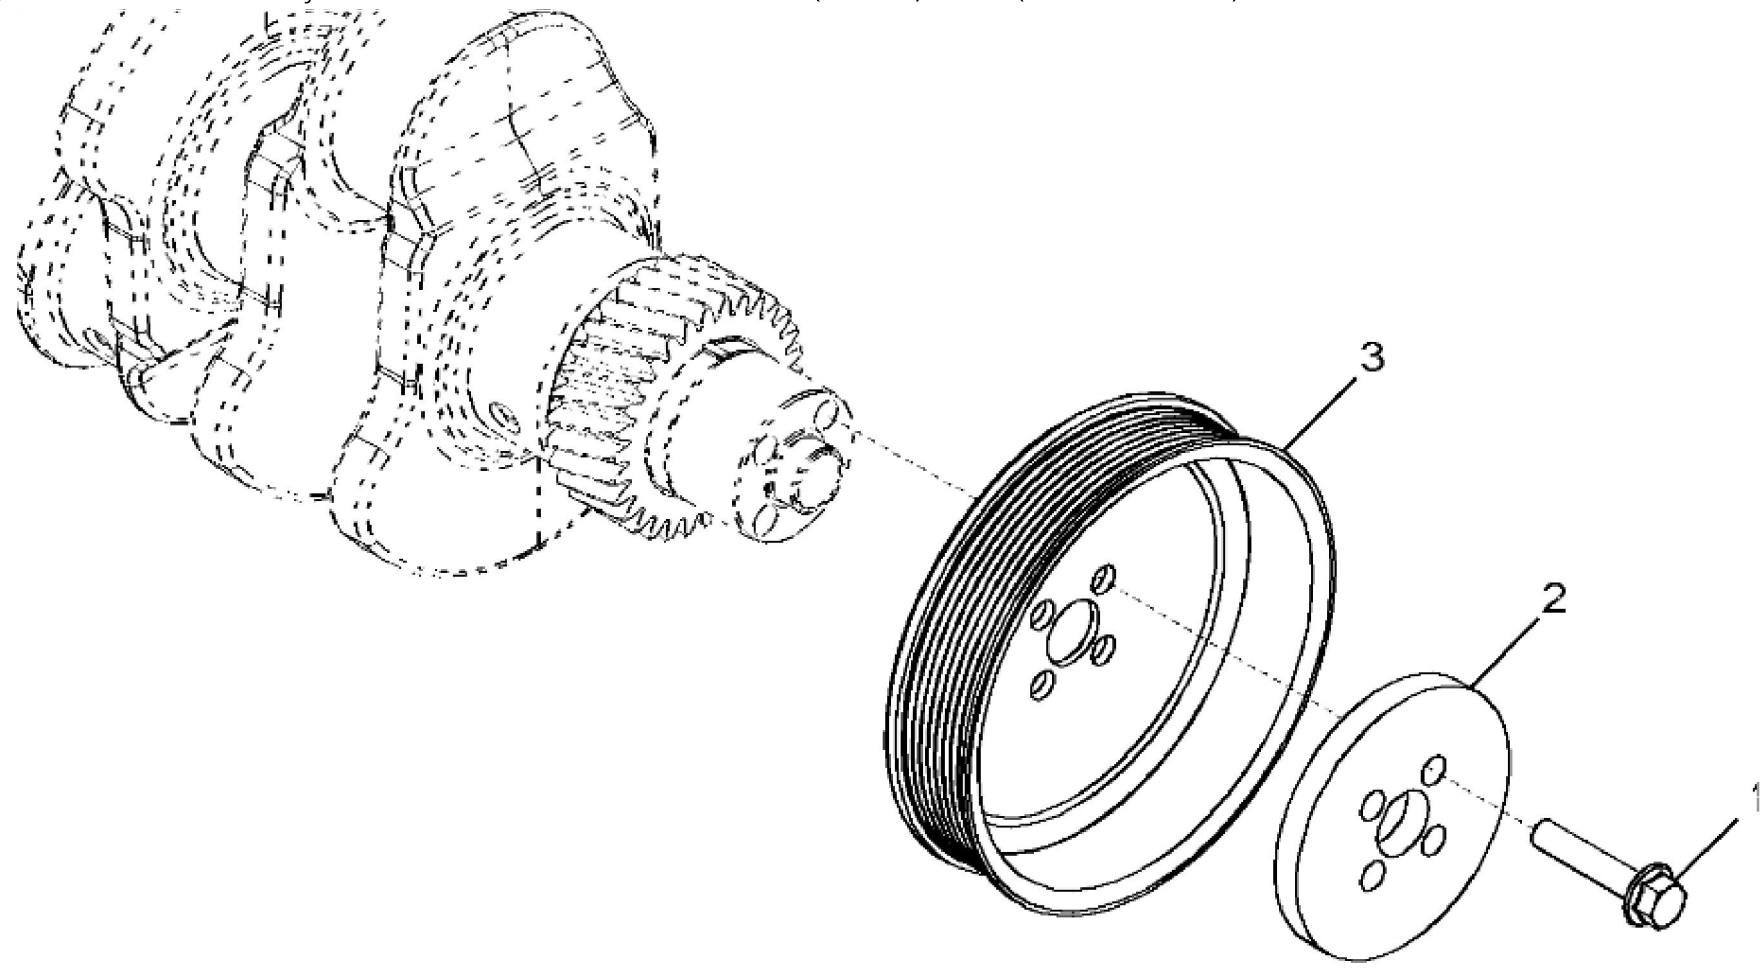

KEY	PART NO.	PART NAME	QTY	REMARKS	
1	R521401	MEDALLION	1	SUB FOR R116324	
2	H23125	PLUG	4		
3	R123574	NUT	4		
4	R123575	O-RING	4		
5	R524480	GASKET	1	SUB FOR R123542	
6	RE502969	VALVE COVER	1	MARKED R519779	
7	RE70401	VALVE COVER	1	MARKED R519777	
8	RE59801	PLUG	1	USE WITH RE70401	
9	U11017	O-RING	1	USE WITH RE70401	

<https://www.ebooklibonline.com>

Hello dear friend!

Thank you very much for reading.

Enter the link into your browser.

The full manual is available for immediate download.

<https://www.ebooklibonline.com>

KEY	PART NO.	PART NAME	QTY	REMARKS	
1	RE500005	FILLER CAP	1	ORDER RE535560	
1	RE535560	FILLER CAP	1		
2	R502902	PACKING	1	ID= 44 mm, SUB FOR R500001	
3	RE501377	FILLER NECK	1	SUB FOR R136483	
4	RE67239	SCREW	2	(Threads With Pre-Applied Sealant)	
5	R136495	GASKET	2		
6	RE67238	SCREW	2	(Threads With Pre-Applied Sealant)	
7	R116296	COVER	1		