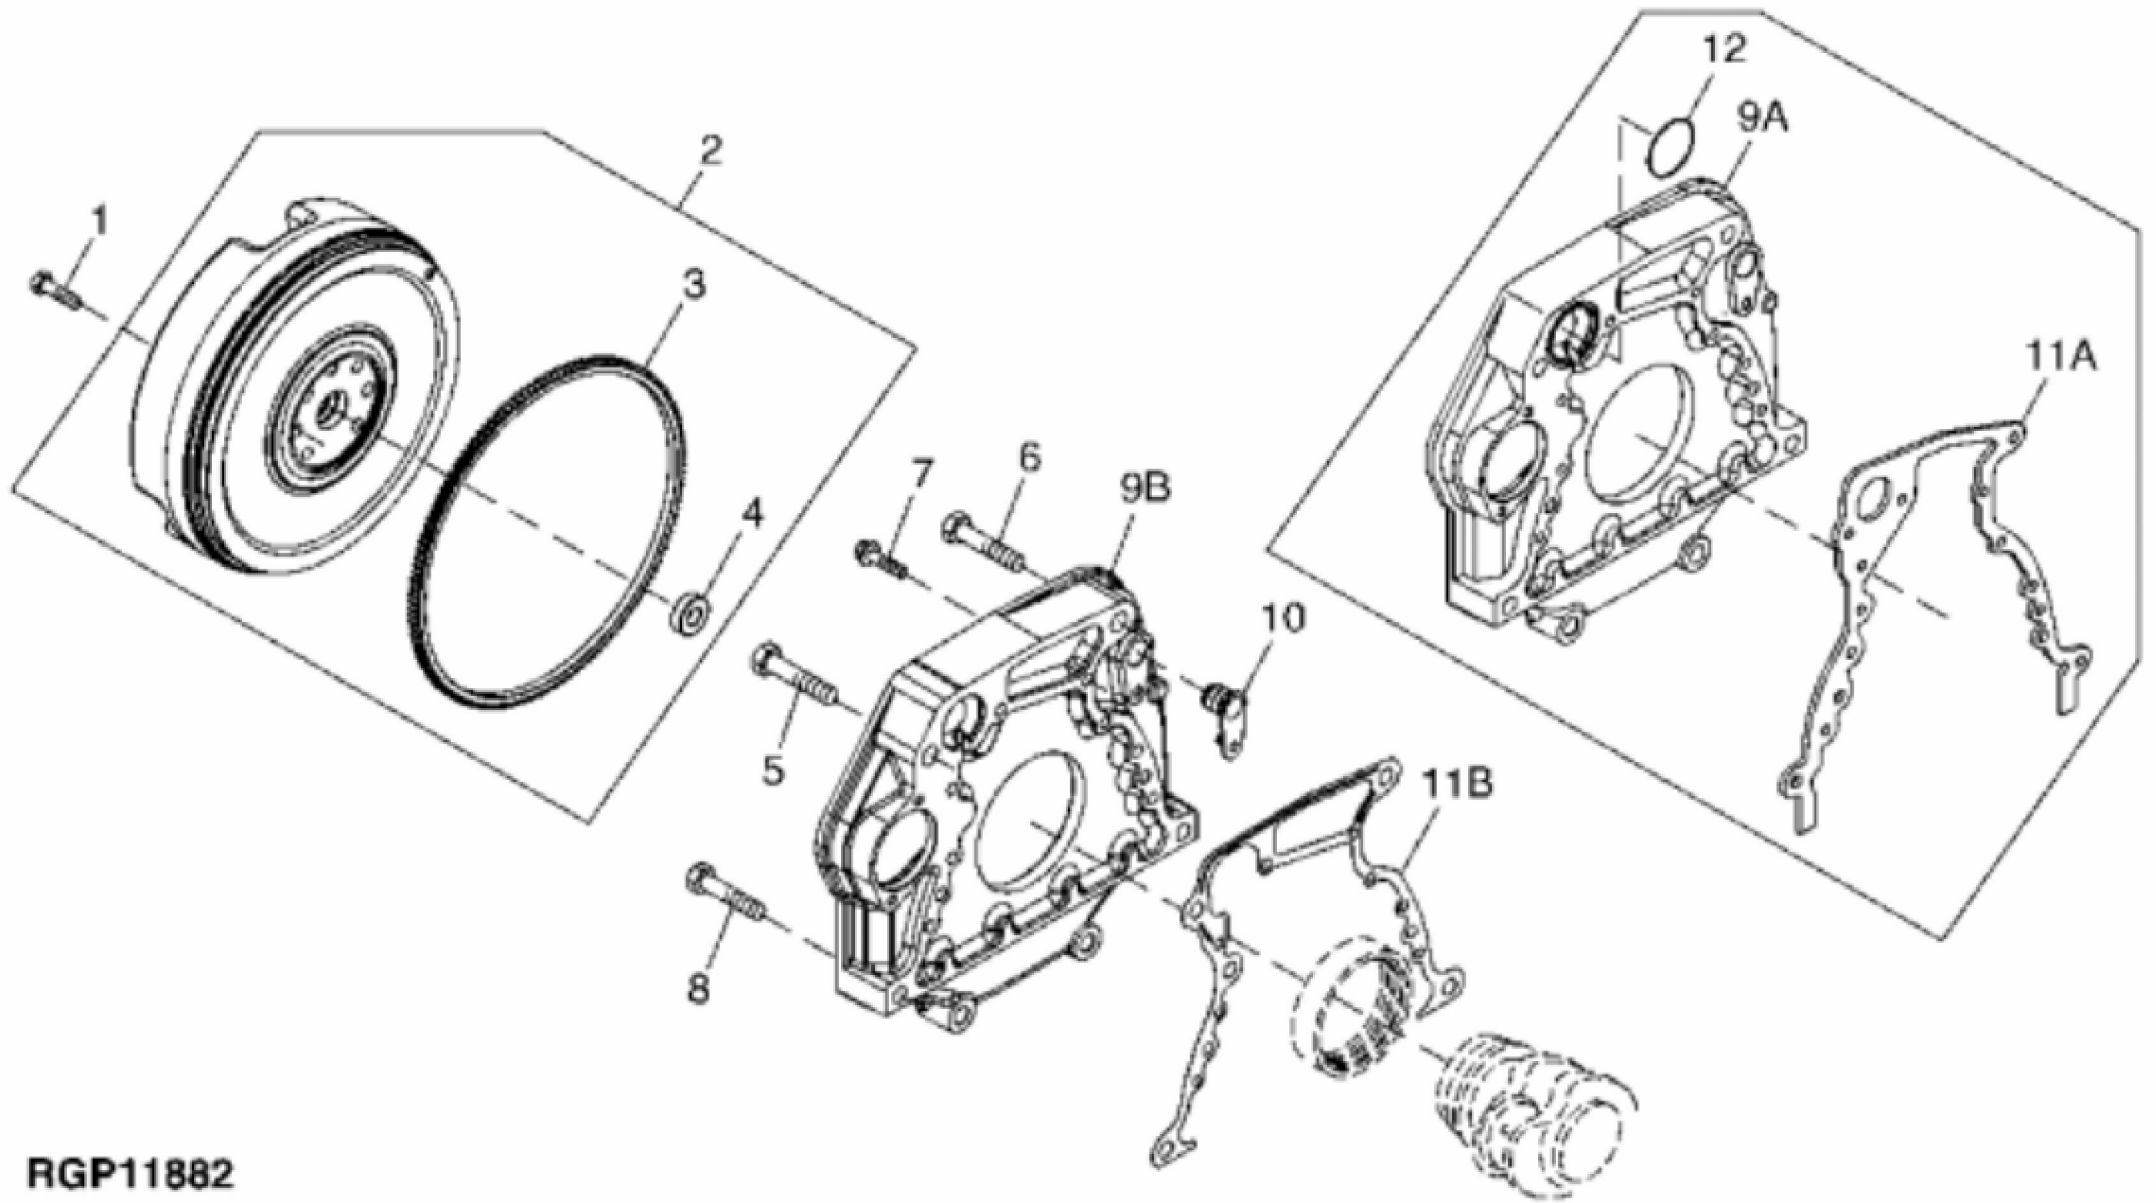

KEY	PART NO.	PART NAME	QTY	REMARKS	
1	R521401	MEDALLION	1	SUB FOR R116324	
2	H23125	PLUG	4		
3	R123574	NUT	4		
4	R123575	O-RING	4		
5	R524480	GASKET	1	SUB FOR R123542	
6	RE502969	VALVE COVER	1	MARKED R519779	
7	RE70401	VALVE COVER	1	MARKED R519777	
8	RE59801	PLUG	1	USE WITH RE70401	
9	U11017	O-RING	1	USE WITH RE70401	

<https://www.ebooklibonline.com>

Hello dear friend!

Thank you very much for reading.

Enter the link into your browser.

The full manual is available for immediate download.

<https://www.ebooklibonline.com>

KEY	PART NO.	PART NAME	QTY	REMARKS	
1	RE500005	FILLER CAP	1	ORDER RE535560	
1	RE535560	FILLER CAP	1		
2	R502902	PACKING	1	ID= 44 mm, SUB FOR R500001	
3	RE501377	FILLER NECK	1	SUB FOR R136483	
4	RE67239	SCREW	2	(Threads With Pre-Applied Sealant)	
5	R136495	GASKET	2		
6	RE67238	SCREW	2	(Threads With Pre-Applied Sealant)	
7	R116296	COVER	1		

Thank you so much for reading

KEY	PART NO.	PART NAME	QTY	REMARKS	
1	R121897	BOLT	4		
2	R500649	WASHER	1		
3	R133295	PULLEY	1		

RGP11882

<https://www.ebooklibonline.com>

Hello dear friend!

Thank you very much for reading.