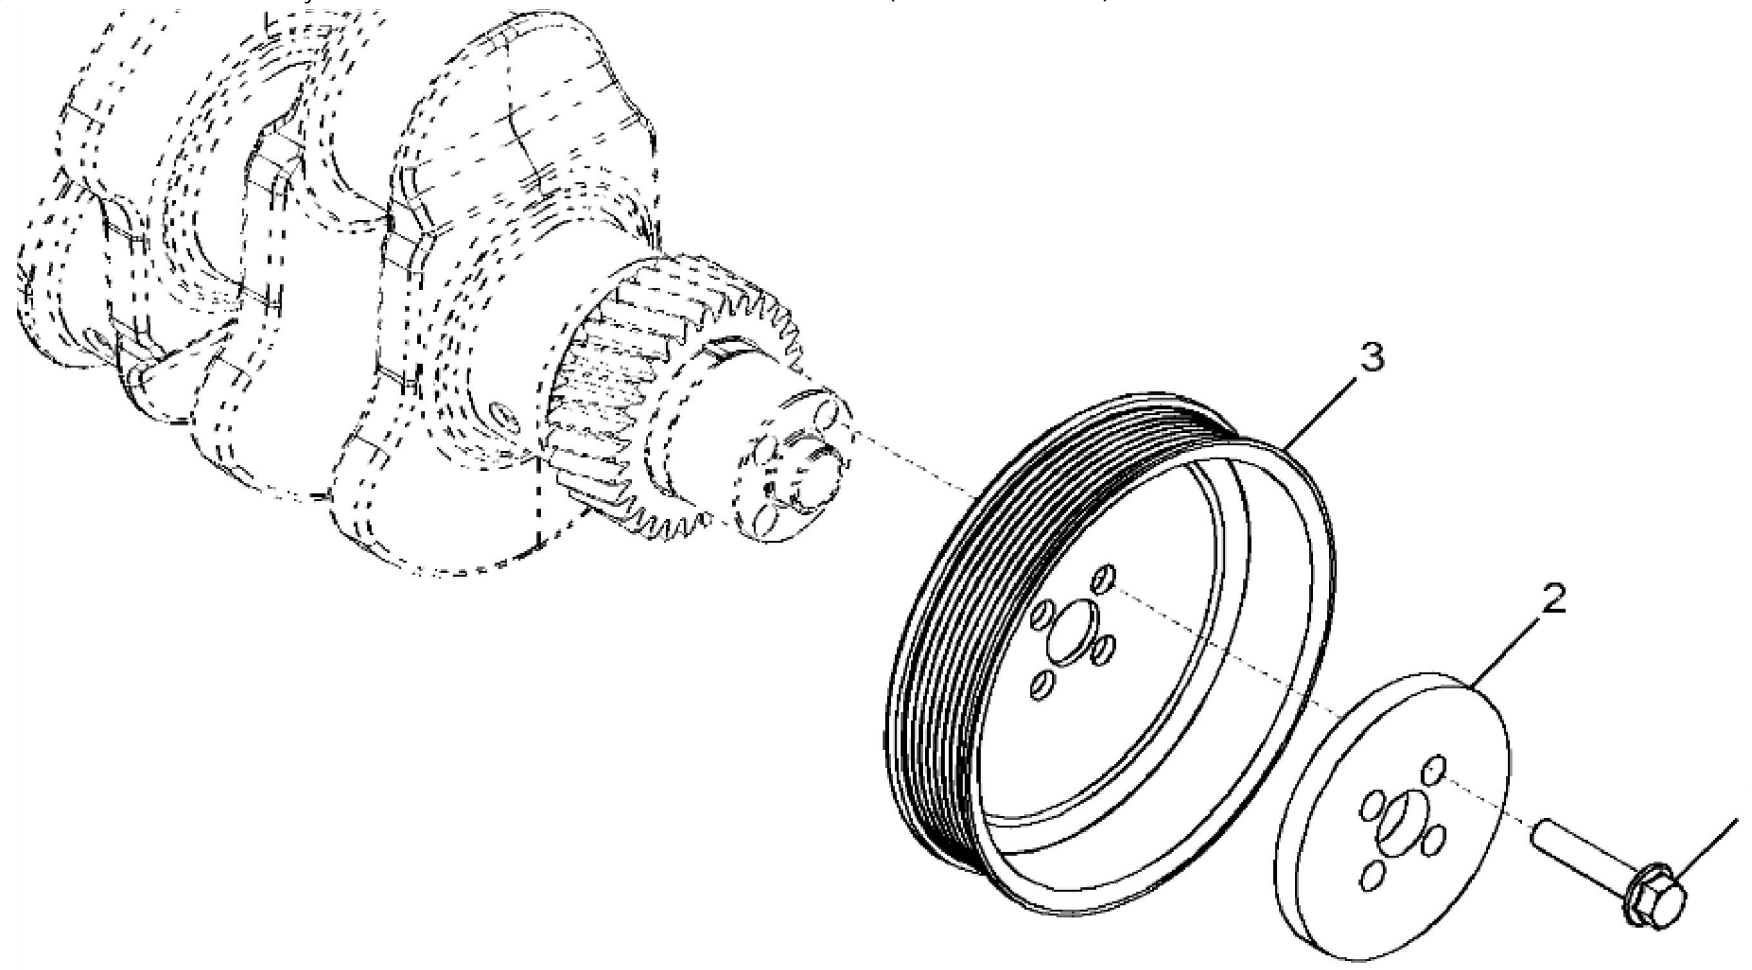

KEY	PART NO.	PART NAME	QTY	REMARKS	
1	R521401	MEDALLION	1	SUB FOR R116324	
2	H23125	PLUG	4		
3	R123574	NUT	4		
4	R123575	O-RING	4		
5	R524480	GASKET	1	SUB FOR R123542	
6	RE502969	VALVE COVER	1	MARKED R519779	
7	RE70401	VALVE COVER	1	MARKED R519777	
8	RE59801	PLUG	1	USE WITH RE70401	
9	U11017	O-RING	1	USE WITH RE70401	

KEY	PART NO.	PART NAME	QTY	REMARKS	
1	RE500005	FILLER CAP	1	ORDER RE535560	
1	RE535560	FILLER CAP	1		
2	R502902	PACKING	1	ID= 44 mm, SUB FOR R500001	
3	RE501377	FILLER NECK	1	SUB FOR R136483	
4	RE67239	SCREW	2	(Threads With Pre-Applied Sealant)	
5	R136495	GASKET	2		
6	RE67238	SCREW	2	(Threads With Pre-Applied Sealant)	
7	R116296	COVER	1		