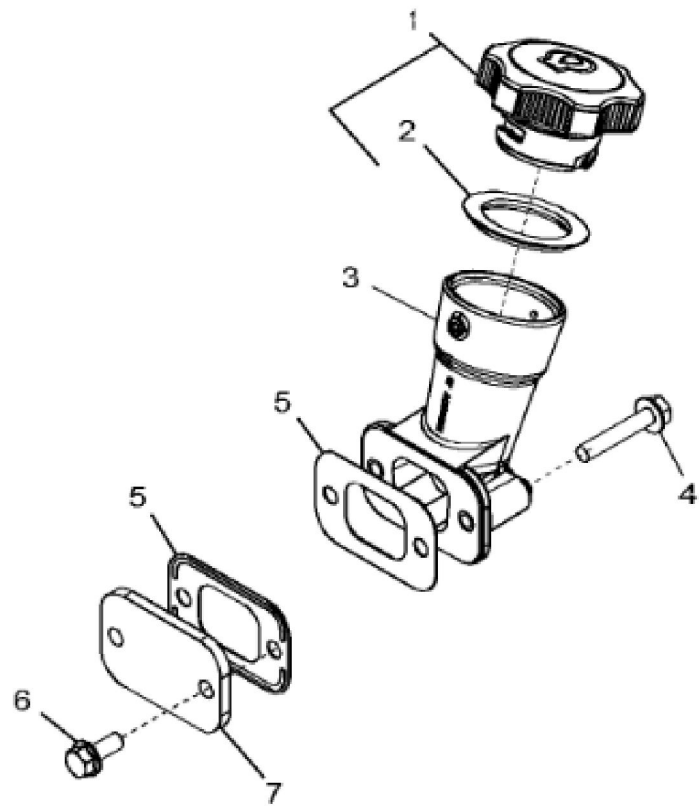

KEY	PART NO.	PART NAME	QTY	REMARKS	
1	R521401	MEDALLION	1	SUB FOR R116324	
2	H23125	PLUG	4		
3	R123574	NUT	4		
4	R123575	O-RING	4		
5	R524480	GASKET	1	SUB FOR R123542	
6	RE502969	VALVE COVER	1	MARKED R519779	
7	RE70401	VALVE COVER	1	MARKED R519777	
8	RE59801	PLUG	1	USE WITH RE70401	
9	U11017	O-RING	1	USE WITH RE70401	

KEY	PART NO.	PART NAME	QTY	REMARKS	
1	RE500005	FILLER CAP	1	ORDER RE535560	
1	RE535560	FILLER CAP	1		
2	R502902	PACKING	1	ID= 44 mm, SUB FOR R500001	
3	RE501377	FILLER NECK	1	SUB FOR R136483	
4	RE67239	SCREW	2	(Threads With Pre-Applied Sealant)	
5	R136495	GASKET	2		
6	RE67238	SCREW	2	(Threads With Pre-Applied Sealant)	
7	R116296	COVER	1		

**Thank you so much for reading**

KEY	PART NO.	PART NAME	QTY	REMARKS	
1	R121897	BOLT	4		
2	R500649	WASHER	1		
3	R133295	PULLEY	1		

RGP11882

**<https://www.ebooklibonline.com>**

Hello dear friend!

Thank you very much for reading.