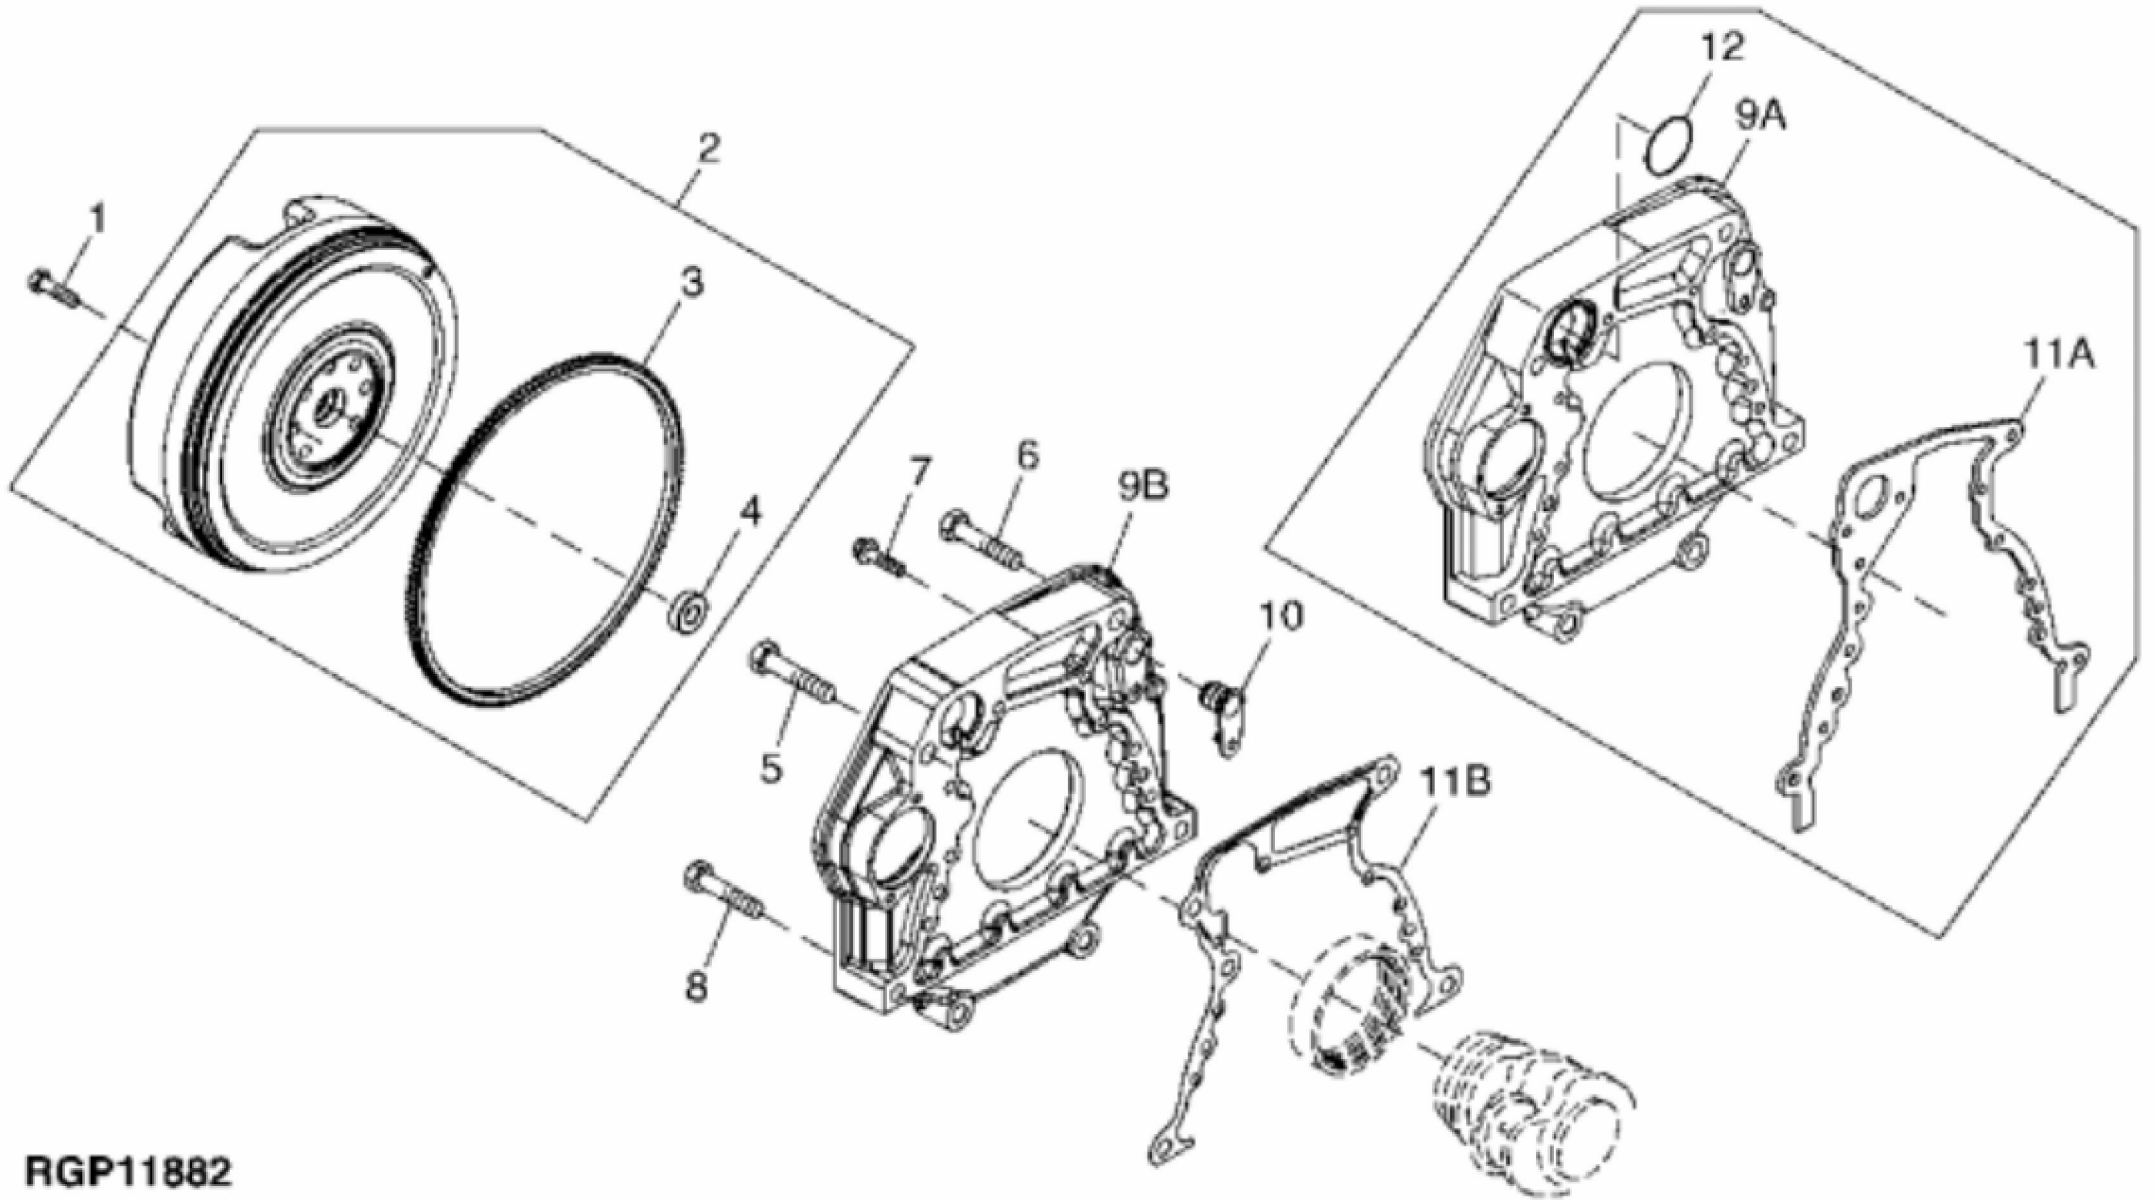

KEY	PART NO.	PART NAME	QTY	REMARKS	
1	R521401	MEDALLION	1	SUB FOR R116324	
2	H23125	PLUG	4		
3	R123574	NUT	4		
4	R123575	O-RING	4		
5	R524480	GASKET	1	SUB FOR R123542	
6	RE502969	VALVE COVER	1	MARKED R519779	
7	RE70401	VALVE COVER	1	MARKED R519777	
8	RE59801	PLUG	1	USE WITH RE70401	
9	U11017	O-RING	1	USE WITH RE70401	

KEY	PART NO.	PART NAME	QTY	REMARKS	
1	RE500005	FILLER CAP	1	ORDER RE535560	
1	RE535560	FILLER CAP	1		
2	R502902	PACKING	1	ID= 44 mm, SUB FOR R500001	
3	RE501377	FILLER NECK	1	SUB FOR R136483	
4	RE67239	SCREW	2	(Threads With Pre-Applied Sealant)	
5	R136495	GASKET	2		
6	RE67238	SCREW	2	(Threads With Pre-Applied Sealant)	
7	R116296	COVER	1		

**Thank you so much for reading**

KEY	PART NO.	PART NAME	QTY	REMARKS	
1	R121897	BOLT	4		
2	R500649	WASHER	1		
3	R133295	PULLEY	1		

RGP11882

**<https://www.ebooklibonline.com>**

Hello dear friend!

Thank you very much for reading.