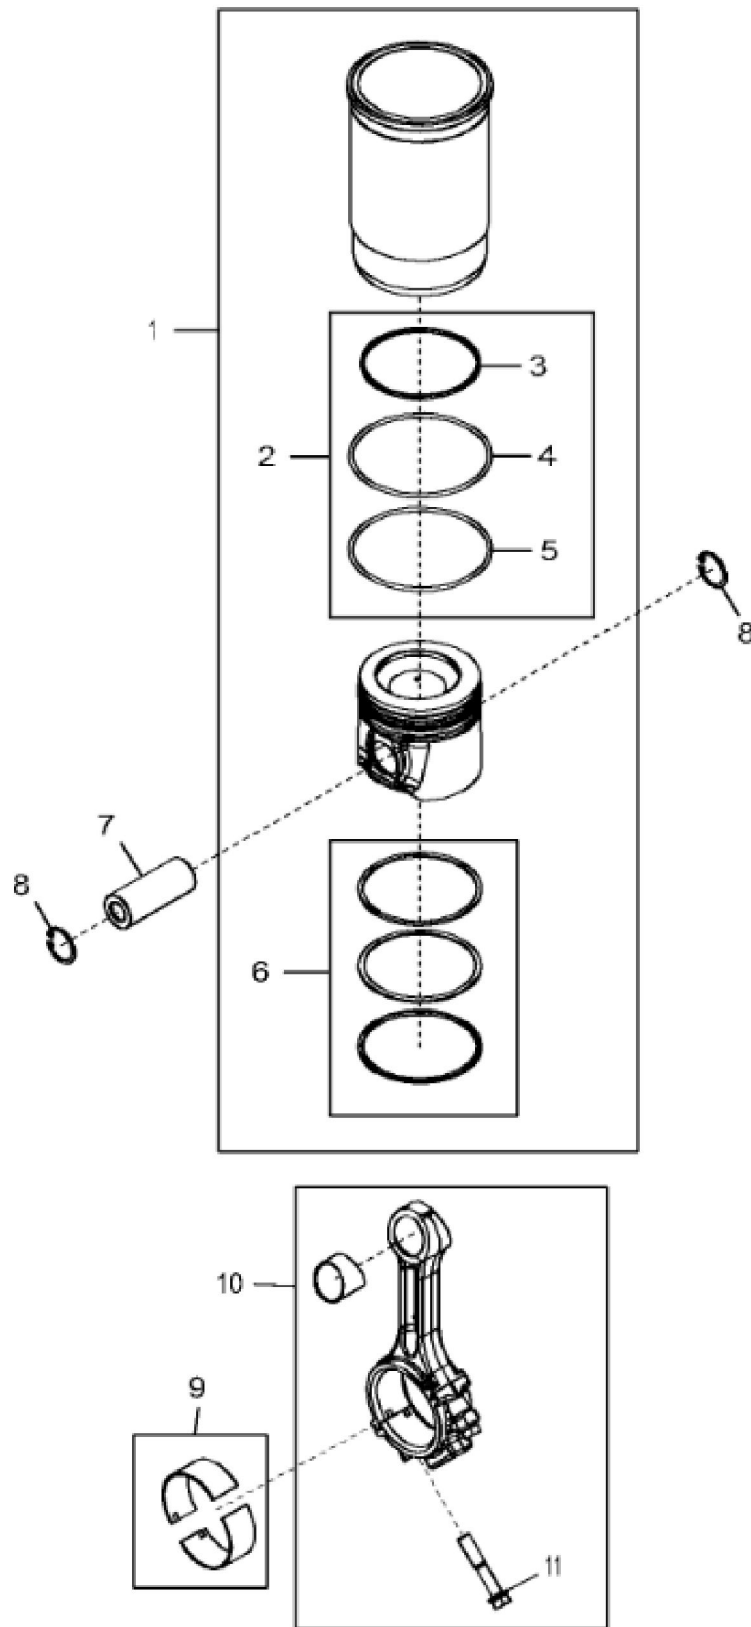

KEY	PART NO.	PART NAME	QTY	REMARKS
1	CYLINDER BLOCK	1	MARKED R534107; ORDER DZ101388
1	DZ101388	SHORT BLOCK ASSEMBLY	1	
2	T20168	WASHER	8	
3	R528387	CAP SCREW	8	
4	T23435	THREADED NIPPLE	1	
5	R26493	BUSHING	1	
6	R119874	BUSHING	1	
7	15H275	PIPE PLUG	2	1/4"
8	R54802	ORIFICE	3	
9	RE564870	PISTON-LINER KIT	3	INCLUDES RE562923
10	RE525162	O-RING KIT	3	
11	RE572069	CAMSHAFT	1	
12	26H72	SHAFT KEY	1	1/8" X 5/8"
13	15H695	PIPE PLUG	1	3/8"
14	A120R	DOWEL PIN	4	
15	15H653	PIPE PLUG	1	1"
16	T18891	PLUG	2	
17	RE71255	PIPE PLUG	1	
18	R97185	O-RING	1	
19	D2361R	BALL	1	
20	B153R	DOWEL PIN	2	
21	R121043	VALVE	1	
22	R111137	SPRING	1	
23	R534150	PLATE	1	
24	19M8999	SCREW	2	M8 X 25
25	RE562923	PIN KIT	3	(Not Illustrated)

RE571749 >ST760809 - 4726 CRANKSHAFT AND BEARINGS

KEY	PART NO.	PART NAME	QTY	REMARKS
1	RE558743	CRANKSHAFT	1	SUB FOR RE565459 OR DZ101387 OR DZ10463
1	RE565459	CRANKSHAFT	1	(Only For 5M FT4 Engines) (Not Illustrated) KIT
1	DZ101387	CRANKSHAFT	1	(Only For 5E and OEM FT4 Engines) (Not Illustrated) KIT
1	DZ10463	CRANKSHAFT	1	(Only For Non FT4 3029 Engines) (Not Illustrated) KIT
2	A120R	DOWEL PIN	1	
3	R538912	GEAR	1	Z = 24, MARKED R542963
4	26H72	SHAFT KEY	1	1/8" X 5/8"
5	R516362	THRUST WASHER	3	
6	RE57279	BEARING KIT	1	KIT R121413
7	AT21140	BEARING	3	KIT T23214

Thank you so much for reading

John Deere > Turf And Utility > TRACTOR > 3029HPY62 - TRACTOR > 5055E Tractor (Final Tier 4)(9X3 TSS Transmission and 12X12 PR Transmission)(North America Edition) > 20 ENGINE 3029HPY61-RE571749 > ST896602 - 4863 CONNECTING ROD AND PISTON (- XXXXXX)

KEY	PART NO.	PART NAME	QTY	REMARKS	
1	RE521814	PISTON RING KIT	3	SUB FOR RE564869	
2	RE564870	PISTON-LINER KIT	3		
3	RE562923	PIN KIT	1		
4	40M1856	SNAP RING	6		
5	RE27348	BEARING KIT	6		
6	RE507799	CONNECTING ROD	3		
7	R80033	CAP SCREW	2	SUB FOR R516517	