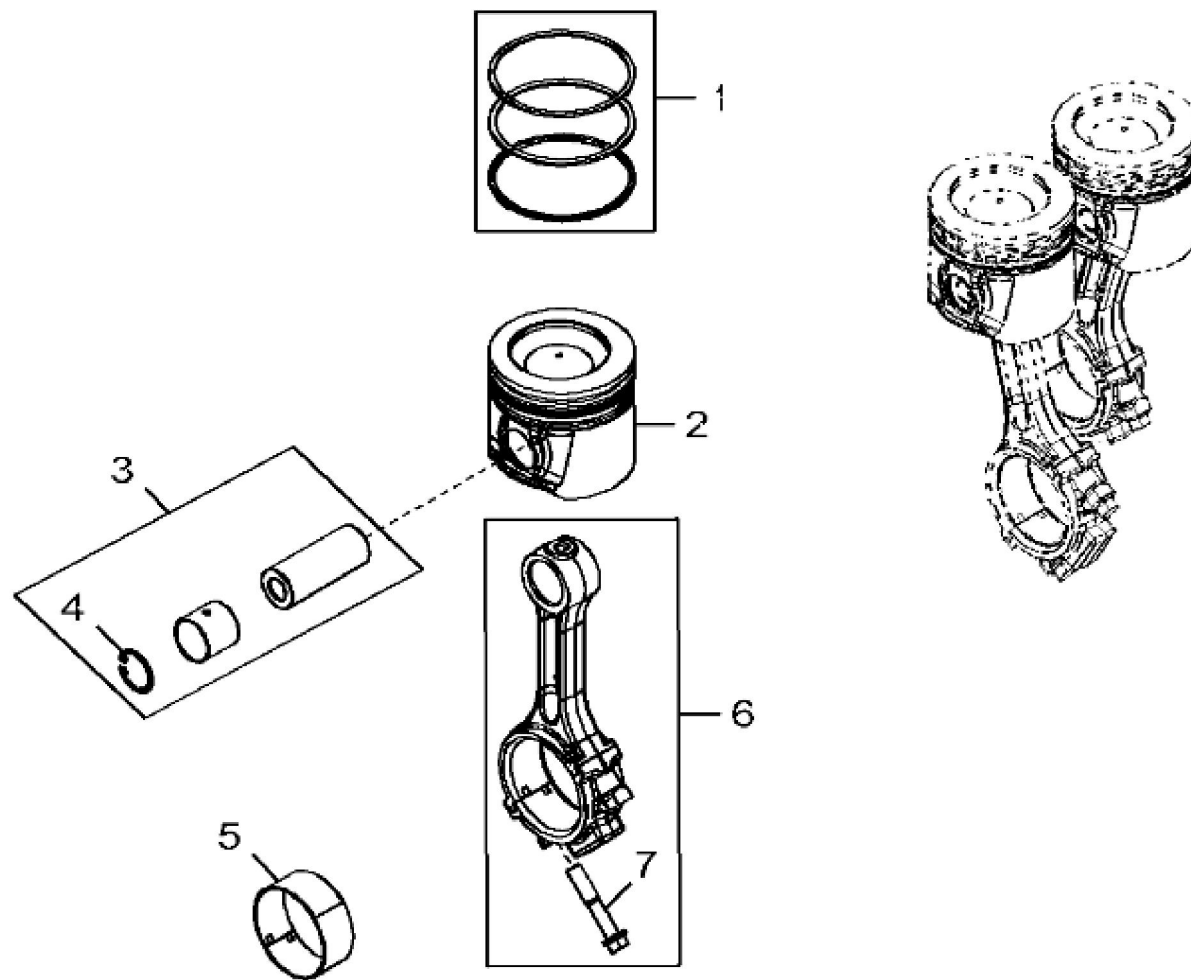

KEY	PART NO.	PART NAME	QTY	REMARKS
1	CYLINDER BLOCK	1	MARKED R534107; ORDER DZ101388
1	DZ101388	SHORT BLOCK ASSEMBLY	1	
2	T20168	WASHER	8	
3	R528387	CAP SCREW	8	
4	T23435	THREADED NIPPLE	1	
5	R26493	BUSHING	1	
6	R119874	BUSHING	1	
7	15H275	PIPE PLUG	2	1/4"
8	R54802	ORIFICE	3	
9	RE564870	PISTON-LINER KIT	3	INCLUDES RE562923
10	RE525162	O-RING KIT	3	
11	RE572069	CAMSHAFT	1	
12	26H72	SHAFT KEY	1	1/8" X 5/8"
13	15H695	PIPE PLUG	1	3/8"
14	A120R	DOWEL PIN	4	
15	15H653	PIPE PLUG	1	1"
16	T18891	PLUG	2	
17	RE71255	PIPE PLUG	1	
18	R97185	O-RING	1	
19	D2361R	BALL	1	
20	B153R	DOWEL PIN	2	
21	R121043	VALVE	1	
22	R111137	SPRING	1	
23	R534150	PLATE	1	
24	19M8999	SCREW	2	M8 X 25
25	RE562923	PIN KIT	3	(Not Illustrated)

RE571749 >ST760809 - 4726 CRANKSHAFT AND BEARINGS

KEY	PART NO.	PART NAME	QTY	REMARKS
1	RE558743	CRANKSHAFT	1	SUB FOR RE565459 OR DZ101387 OR DZ10463
1	RE565459	CRANKSHAFT	1	(Only For 5M FT4 Engines) (Not Illustrated) KIT
1	DZ101387	CRANKSHAFT	1	(Only For 5E and OEM FT4 Engines) (Not Illustrated) KIT
1	DZ10463	CRANKSHAFT	1	(Only For Non FT4 3029 Engines) (Not Illustrated) KIT
2	A120R	DOWEL PIN	1	
3	R538912	GEAR	1	Z = 24, MARKED R542963
4	26H72	SHAFT KEY	1	1/8" X 5/8"
5	R516362	THRUST WASHER	3	
6	RE57279	BEARING KIT	1	KIT R121413
7	AT21140	BEARING	3	KIT T23214

KEY	PART NO.	PART NAME	QTY	REMARKS	
1	RE521814	PISTON RING KIT	3	SUB FOR RE564869	
2	RE564870	PISTON-LINER KIT	3		
3	RE562923	PIN KIT	1		
4	40M1856	SNAP RING	6		
5	RE27348	BEARING KIT	6		
6	RE507799	CONNECTING ROD	3		
7	R80033	CAP SCREW	2	SUB FOR R516517	