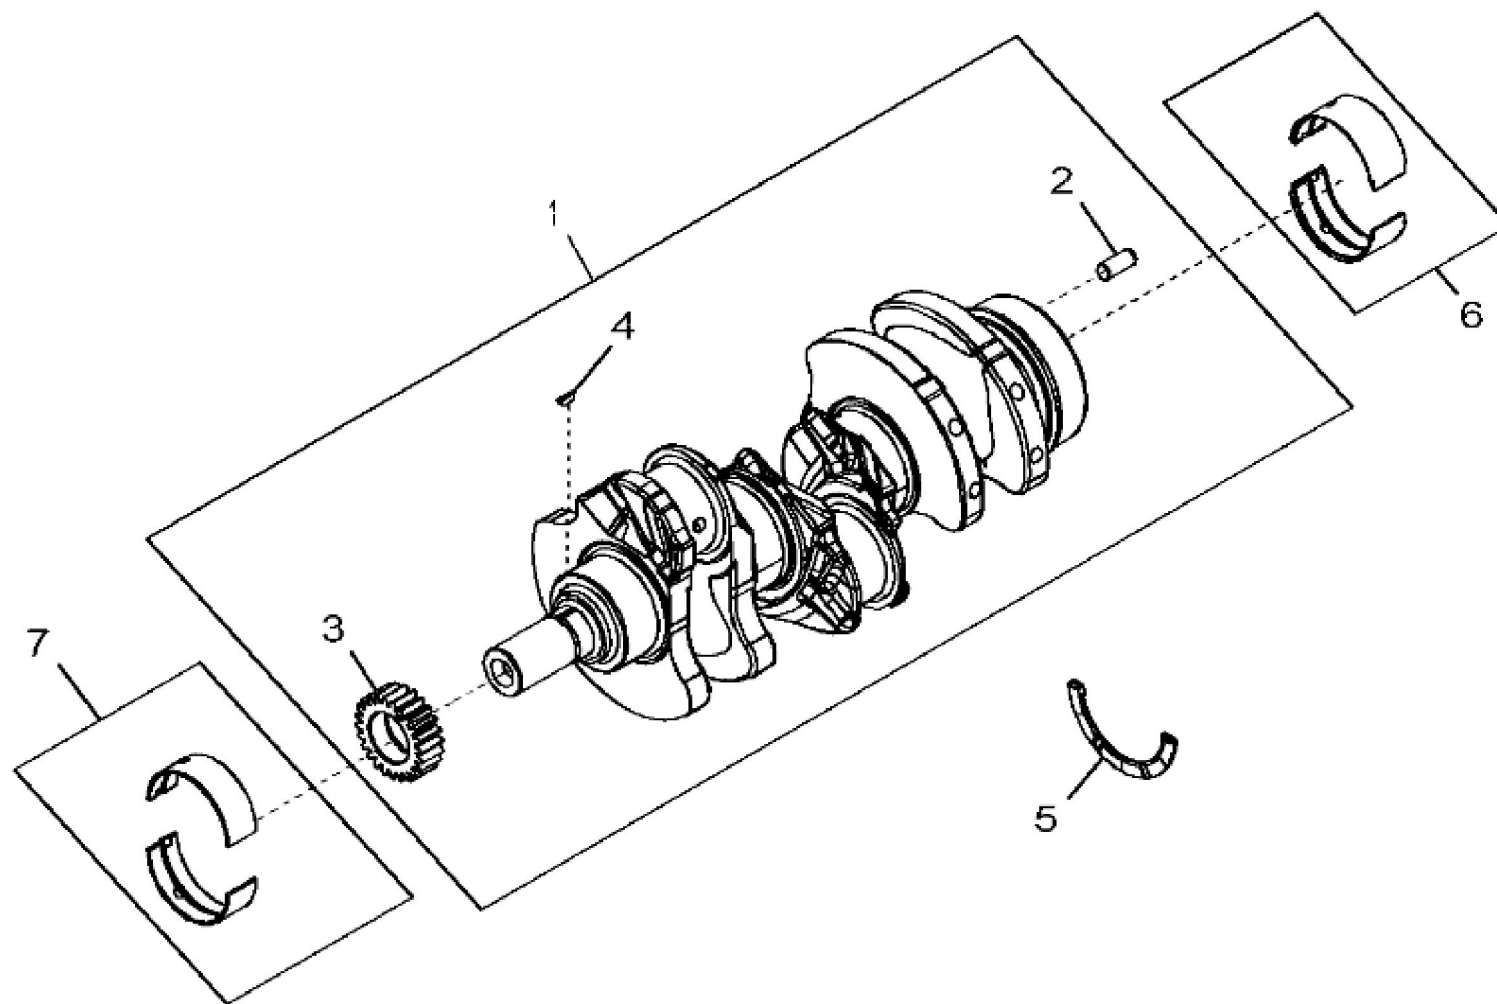

4726_RE551667_PCD

RE571749 >ST760809 - 4726 CRANKSHAFT AND BEARINGS

KEY	PART NO.	PART NAME	QTY	REMARKS
1	RE558743	CRANKSHAFT	1	SUB FOR RE565459 OR DZ101387 OR DZ10463
1	RE565459	CRANKSHAFT	1	(Only For 5M FT4 Engines) (Not Illustrated) KIT
1	DZ101387	CRANKSHAFT	1	(Only For 5E and OEM FT4 Engines) (Not Illustrated) KIT
1	DZ10463	CRANKSHAFT	1	(Only For Non FT4 3029 Engines) (Not Illustrated) KIT
2	A120R	DOWEL PIN	1	
3	R538912	GEAR	1	Z = 24, MARKED R542963
4	26H72	SHAFT KEY	1	1/8" X 5/8"
5	R516362	THRUST WASHER	3	
6	RE57279	BEARING KIT	1	KIT R121413
7	AT21140	BEARING	3	KIT T23214