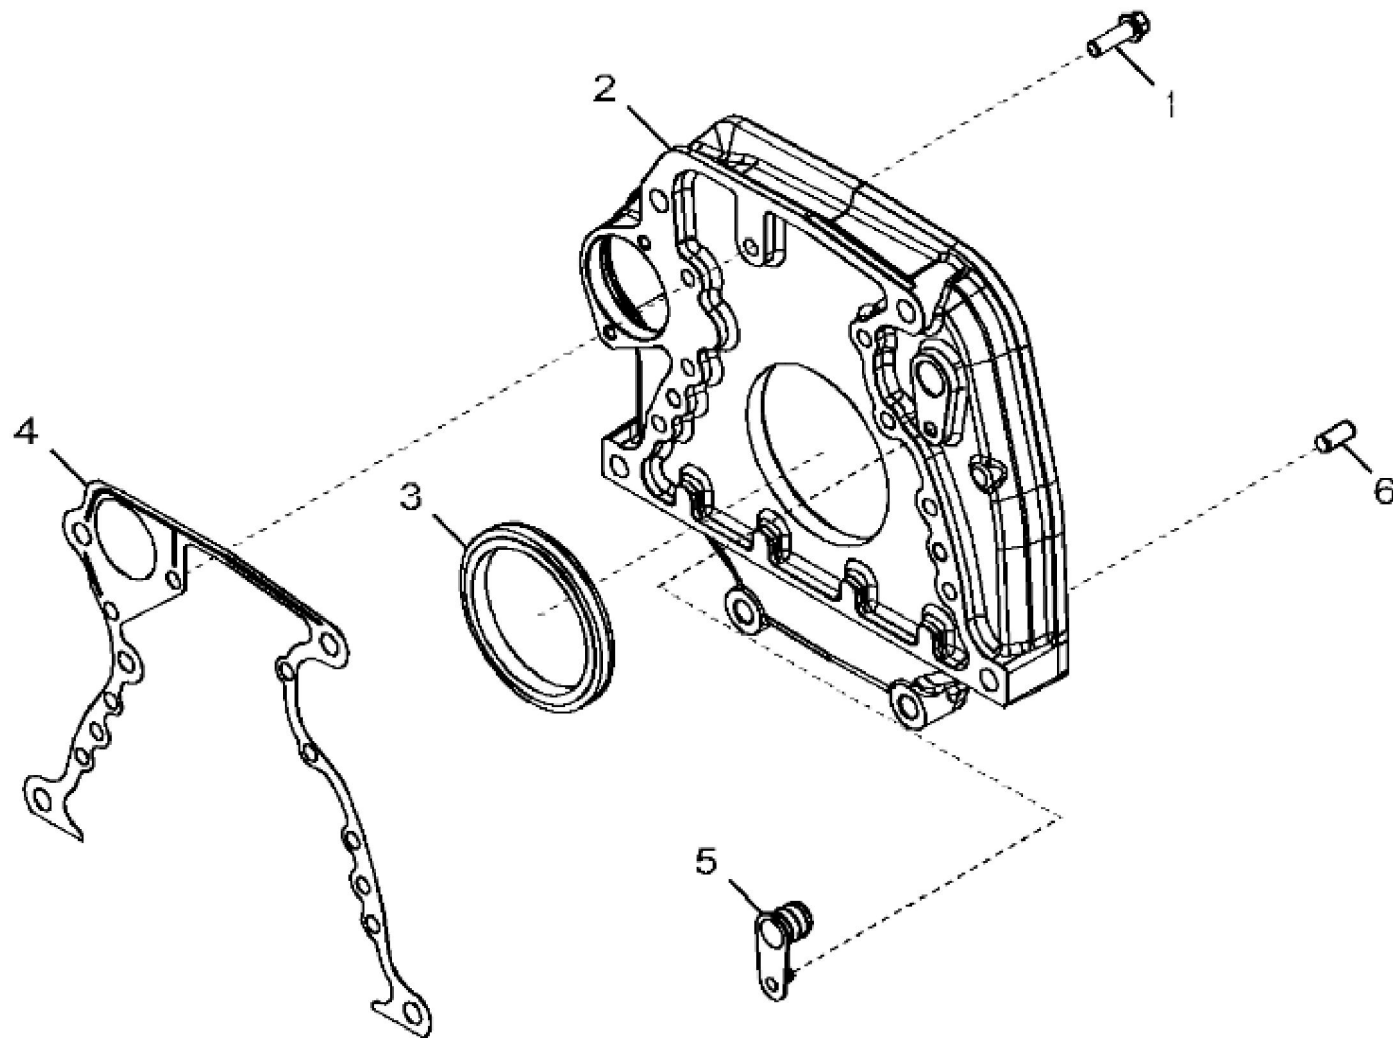

11AA\_RE551092\_PCD

KEY	PART NO.	PART NAME	QTY	REMARKS	
1	RE515827	VALVE COVER	1		
2	19M7862	SCREW	6	M6 X 20	
3	R106796	GASKET	1		

**<https://www.ebooklibonline.com>**

Hello dear friend!

Thank you very much for reading.

Enter the link into your browser.

The full manual is available for immediate download.

**<https://www.ebooklibonline.com>**

1254\_RE549361\_PCD

KEY	PART NO.	PART NAME	QTY	REMARKS	
1	RE549496	FILLER NECK	1		
2	R90788	PLUG	1		
3	T20328	GASKET	1		
4	R87259	GASKET	1		
5	19M7803	SCREW	1	M8 X 70	
6	19M7867	SCREW	1	M8 X 25	

**Thank you so much for reading**

KEY	PART NO.	PART NAME	QTY	REMARKS	
1	R538838	PULLEY	1	MARKED R539503	
2	26H27	SHAFT KEY	1	5/16" X 1-1/8"	
3	R109086	SPACER	1	SUB FOR CD16045	
4	R537016	CAP SCREW	1		

1489\_RE549363\_PCD