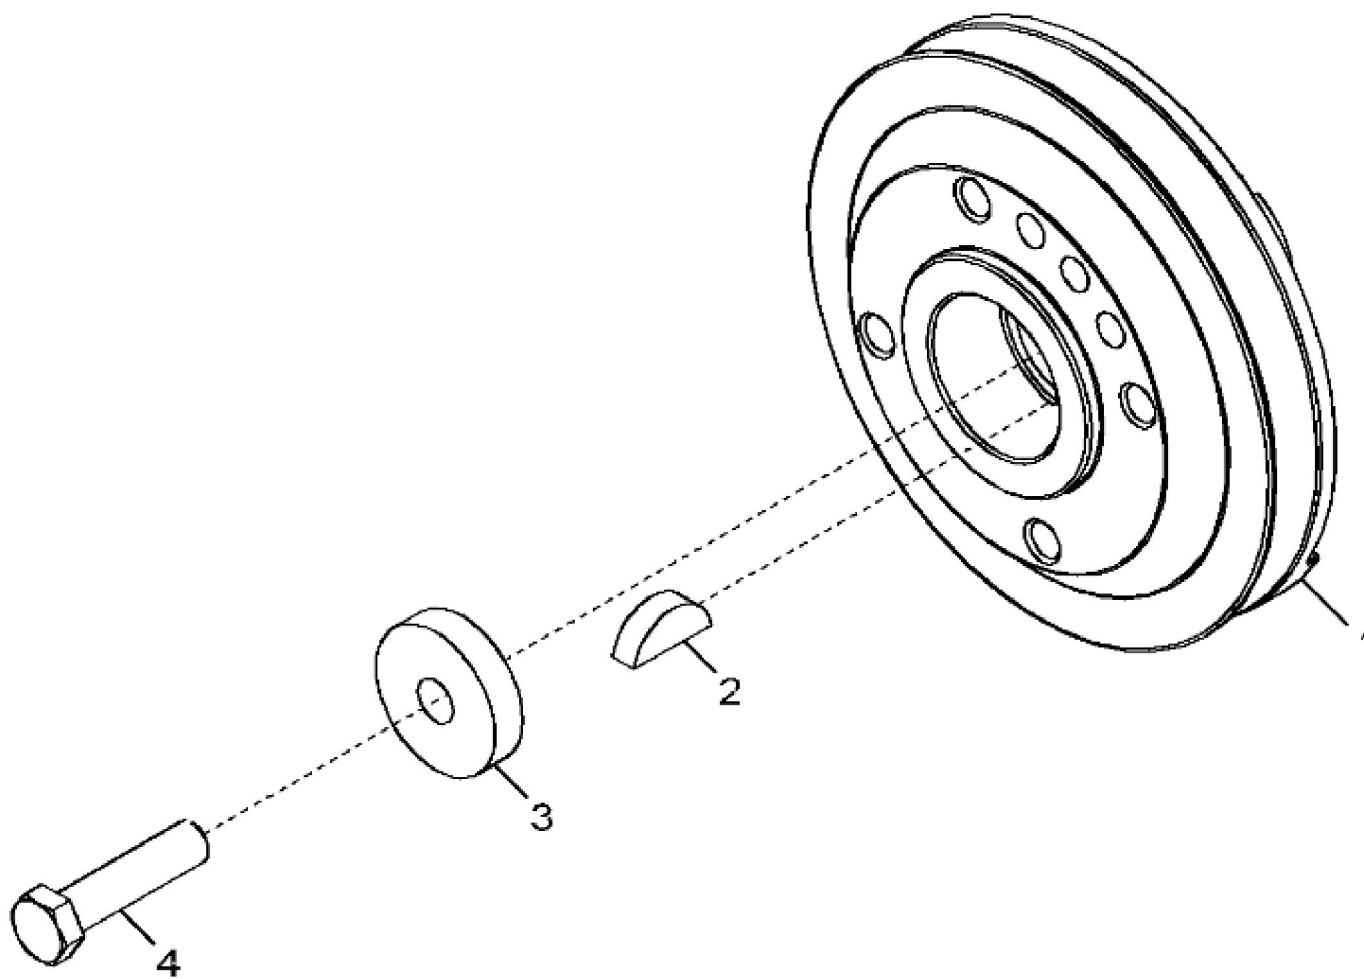

11AA\_RE551092\_PCD

KEY	PART NO.	PART NAME	QTY	REMARKS	
1	RE515827	VALVE COVER	1		
2	19M7862	SCREW	6	M6 X 20	
3	R106796	GASKET	1		

**<https://www.ebooklibonline.com>**

Hello dear friend!

Thank you very much for reading.

Enter the link into your browser.

The full manual is available for immediate download.

**<https://www.ebooklibonline.com>**

1254\_RE549361\_PCD

KEY	PART NO.	PART NAME	QTY	REMARKS	
1	RE549496	FILLER NECK	1		
2	R90788	PLUG	1		
3	T20328	GASKET	1		
4	R87259	GASKET	1		
5	19M7803	SCREW	1	M8 X 70	
6	19M7867	SCREW	1	M8 X 25	

**Thank you so much for reading**

KEY	PART NO.	PART NAME	QTY	REMARKS	
1	R538838	PULLEY	1	MARKED R539503	
2	26H27	SHAFT KEY	1	5/16" X 1-1/8"	
3	R109086	SPACER	1	SUB FOR CD16045	
4	R537016	CAP SCREW	1		

1489\_RE549363\_PCD