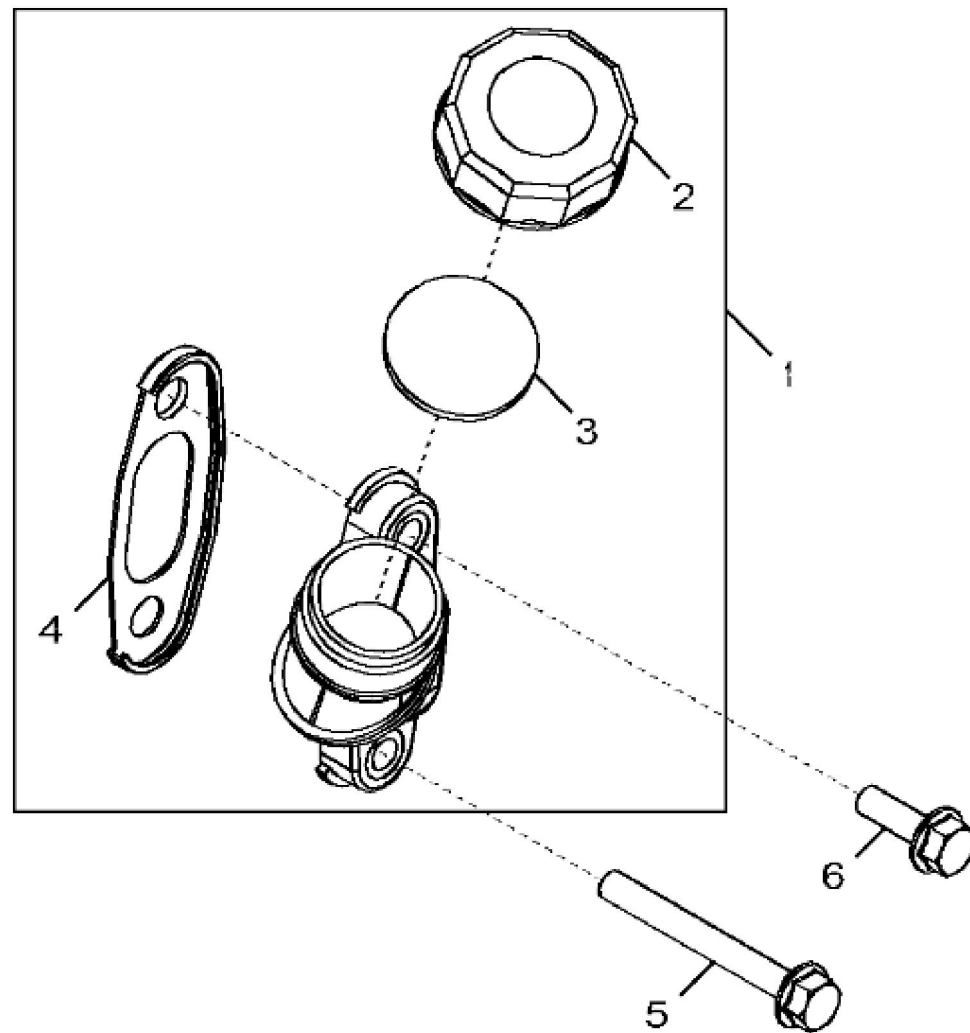

11AA\_RE551092\_PCD

KEY	PART NO.	PART NAME	QTY	REMARKS	
1	RE515827	VALVE COVER	1		
2	19M7862	SCREW	6	M6 X 20	
3	R106796	GASKET	1		

**<https://www.ebooklibonline.com>**

Hello dear friend!

Thank you very much for reading.

Enter the link into your browser.

The full manual is available for immediate download.

**<https://www.ebooklibonline.com>**

1254\_RE549361\_PCD

KEY	PART NO.	PART NAME	QTY	REMARKS	
1	RE549496	FILLER NECK	1		
2	R90788	PLUG	1		
3	T20328	GASKET	1		
4	R87259	GASKET	1		
5	19M7803	SCREW	1	M8 X 70	
6	19M7867	SCREW	1	M8 X 25	

**Thank you so much for reading**

KEY	PART NO.	PART NAME	QTY	REMARKS	
1	R538838	PULLEY	1	MARKED R539503	
2	26H27	SHAFT KEY	1	5/16" X 1-1/8"	
3	R109086	SPACER	1	SUB FOR CD16045	
4	R537016	CAP SCREW	1		

1489\_RE549363\_PCD