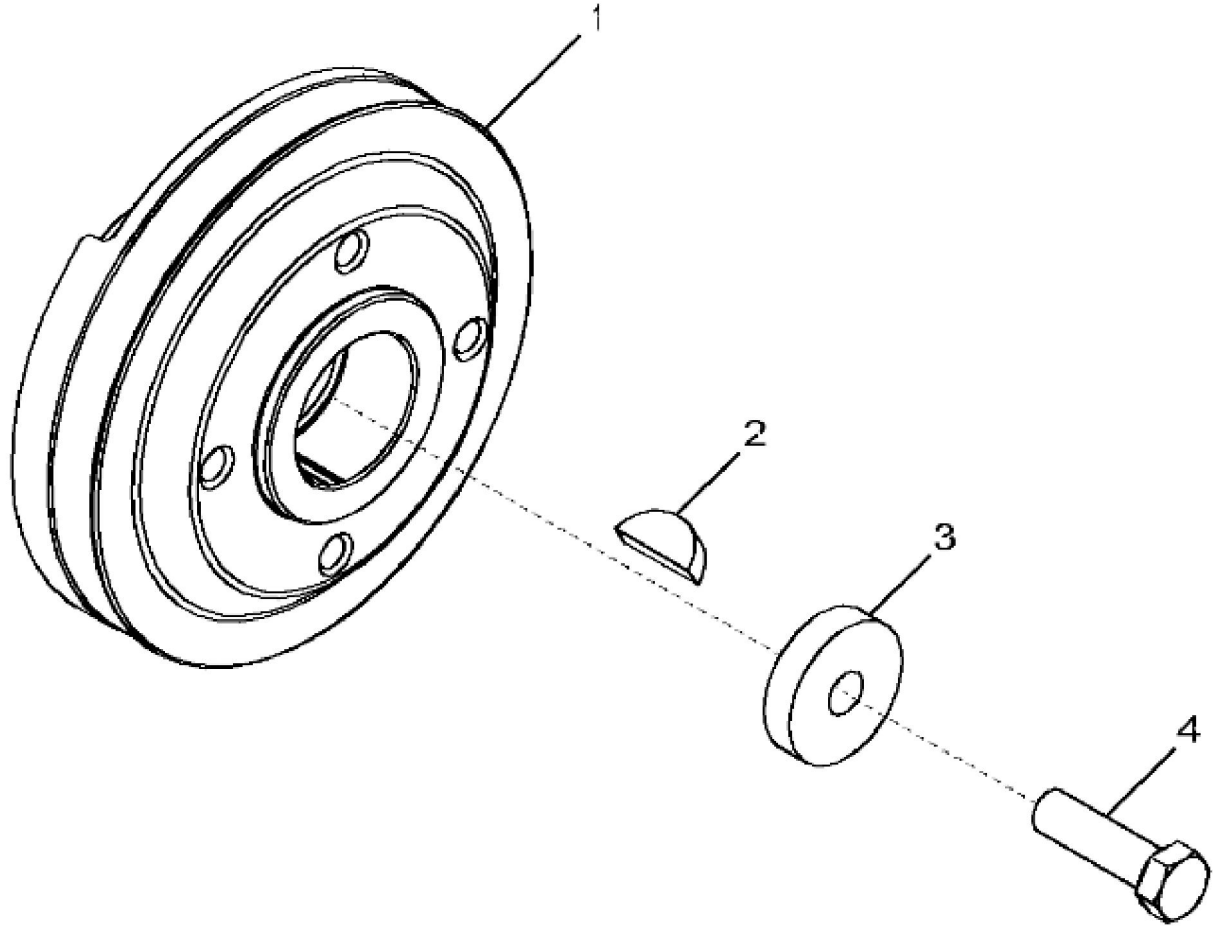

KEY	PART NO.	PART NAME	QTY	REMARKS	
1	AR100124	SCREW WITH WASHER	6		
2	RE526534	COVER	1		
3	R90788	PLUG	1		
4	T20328	GASKET	1		
5	R75729	GASKET	1	(Not Illustrated) USE WITH RE526534	

**<https://www.ebooklibonline.com>**

Hello dear friend!

Thank you very much for reading.

Enter the link into your browser.

The full manual is available for immediate download.

**<https://www.ebooklibonline.com>**

1308\_RE48186\_PCD

KEY	PART NO.	PART NAME	QTY	REMARKS	
1	R501223	PULLEY	1		
2	26H27	SHAFT KEY	1	5/16" X 1-1/8"	
3	R109086	SPACER	1		
4	19H2473	CAP SCREW	1	1/2" X 1-3/4"	

**Thank you so much for reading**

KEY	PART NO.	PART NAME	QTY	REMARKS	
1	RE35885	SEAL	1		
2	R131765	PLUG	1		
3	R120751	HOUSING	1		
4	R97351	GASKET	1		
5	19H3219	CAP SCREW	8	3/8" X 1-3/8"	
6	R48685	DOWEL PIN	2		