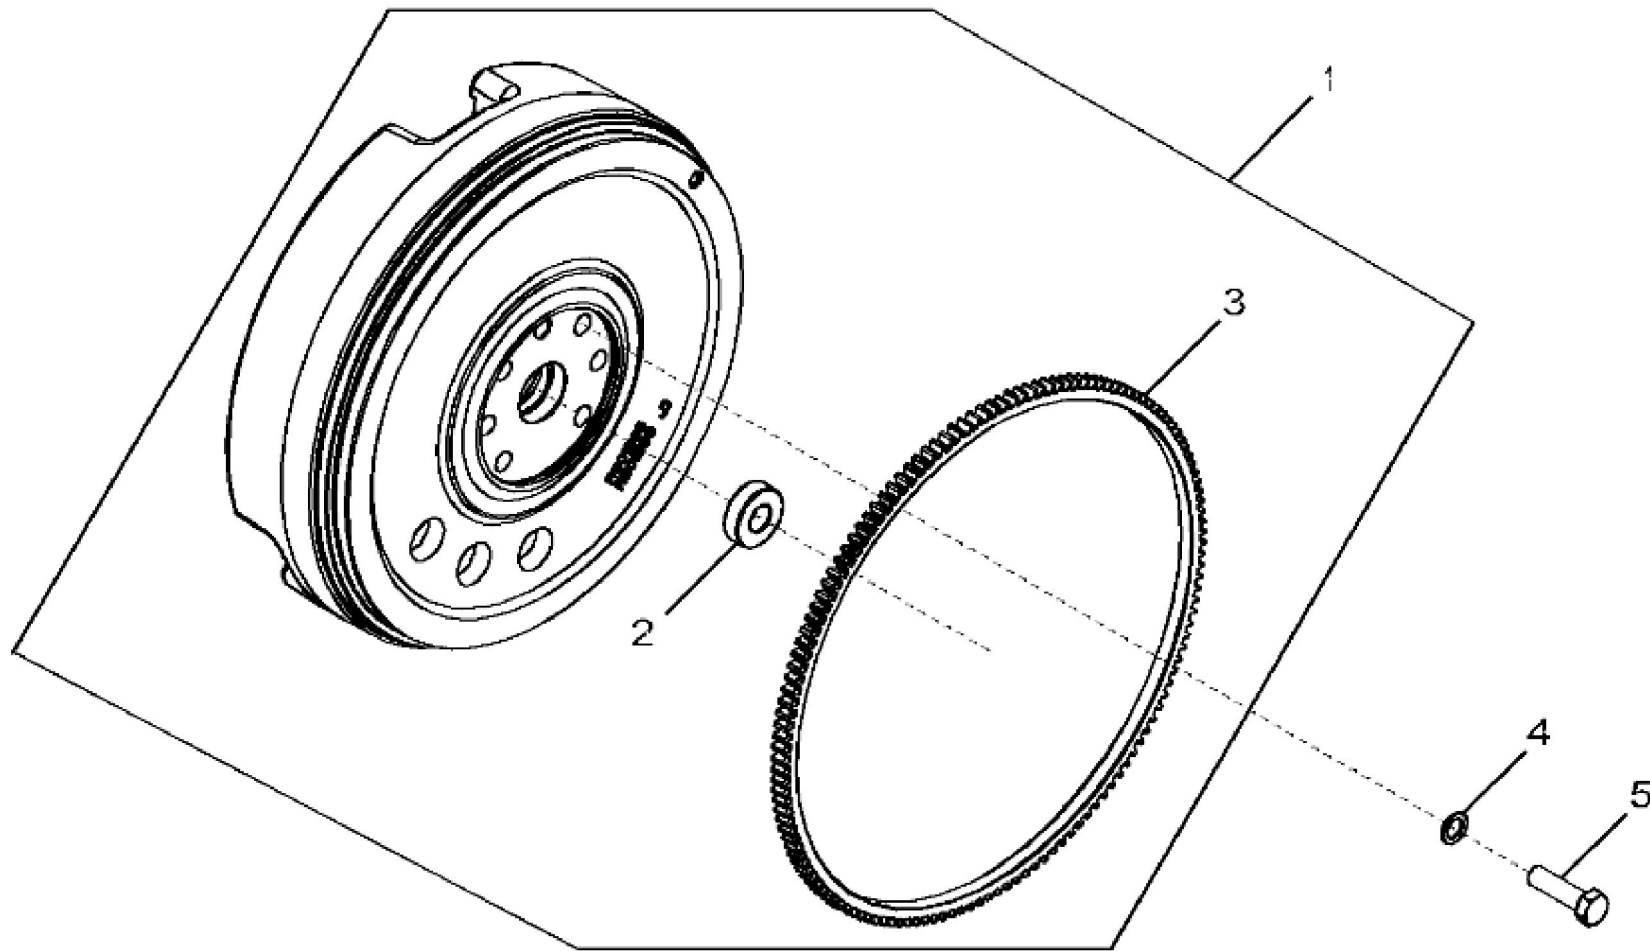

KEY	PART NO.	PART NAME	QTY	REMARKS	
1	AR100124	SCREW WITH WASHER	6		
2	RE526534	COVER	1		
3	R90788	PLUG	1		
4	T20328	GASKET	1		
5	R75729	GASKET	1	(Not Illustrated) USE WITH RE526534	

**<https://www.ebooklibonline.com>**

**Thank you so much for reading**

KEY	PART NO.	PART NAME	QTY	REMARKS	
1	RE35885	SEAL	1		
2	R131765	PLUG	1		
3	R120751	HOUSING	1		
4	R97351	GASKET	1		
5	19H3219	CAP SCREW	8	3/8" X 1-3/8"	
6	R48685	DOWEL PIN	2		