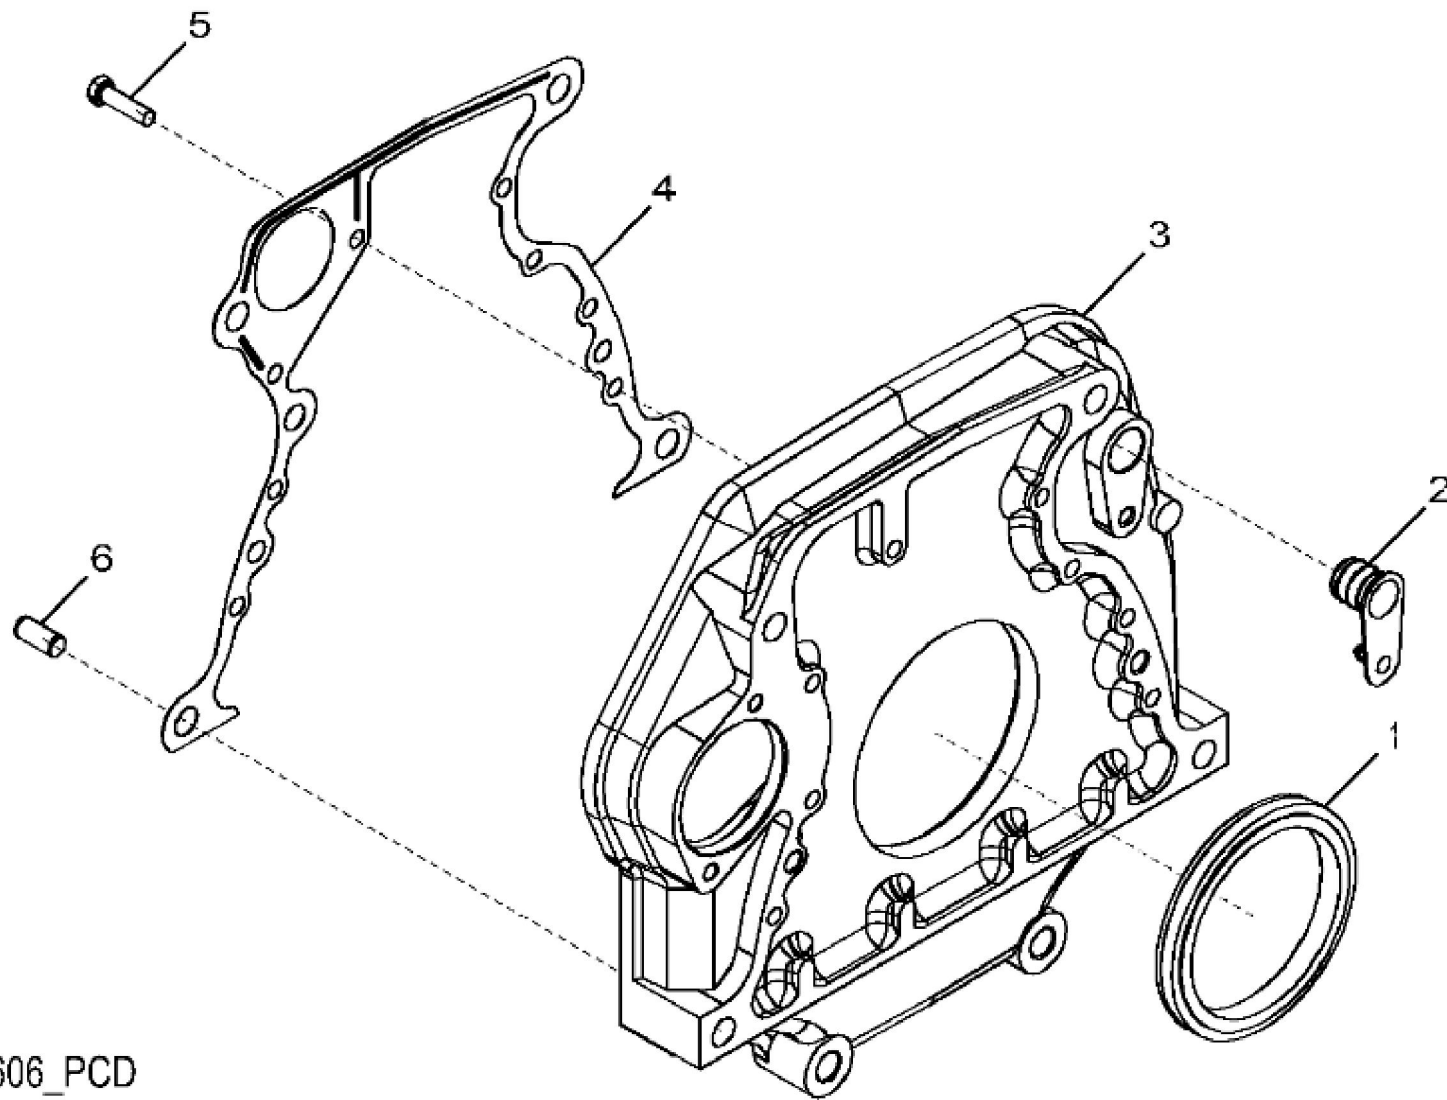

KEY	PART NO.	PART NAME	QTY	REMARKS	
1	AR100124	SCREW WITH WASHER	6		
2	RE526534	COVER	1		
3	R90788	PLUG	1		
4	T20328	GASKET	1		
5	R75729	GASKET	1	(Not Illustrated) USE WITH RE526534	

**<https://www.ebooklibonline.com>**

Hello dear friend!

Thank you very much for reading.

Enter the link into your browser.

The full manual is available for immediate download.

**<https://www.ebooklibonline.com>**

1308\_RE48186\_PCD

KEY	PART NO.	PART NAME	QTY	REMARKS	
1	R501223	PULLEY	1		
2	26H27	SHAFT KEY	1	5/16" X 1-1/8"	
3	R109086	SPACER	1		
4	19H2473	CAP SCREW	1	1/2" X 1-3/4"	

**Thank you so much for reading**

KEY	PART NO.	PART NAME	QTY	REMARKS	
1	RE35885	SEAL	1		
2	R131765	PLUG	1		
3	R120751	HOUSING	1		
4	R97351	GASKET	1		
5	19H3219	CAP SCREW	8	3/8" X 1-3/8"	
6	R48685	DOWEL PIN	2		