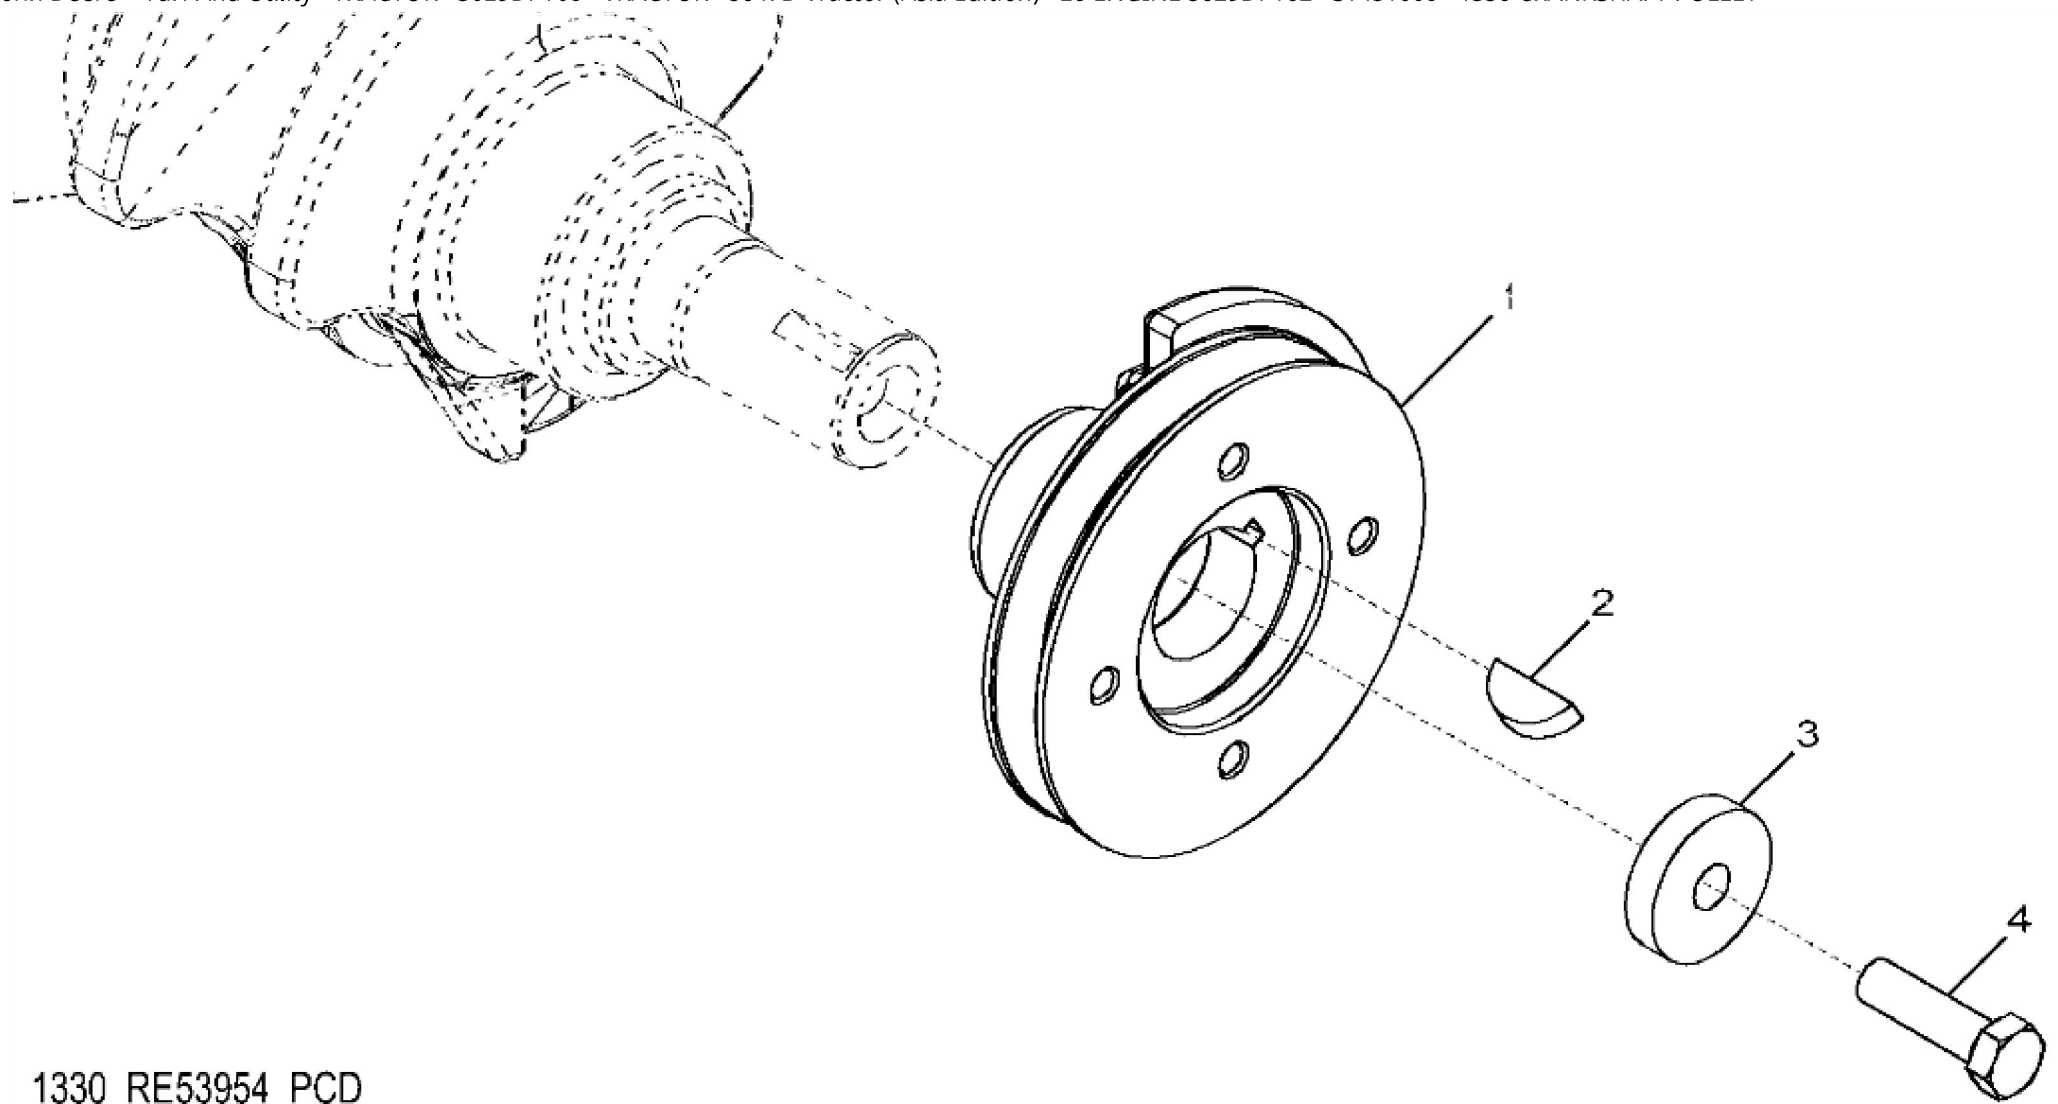

KEY	PART NO.	PART NAME	QTY	REMARKS	
1	AR100124	SCREW WITH WASHER	6		
2	RE526534	COVER	1		
3	R90788	PLUG	1		
4	T20328	GASKET	1		
5	R75729	GASKET	1	(Not Illustrated) USE WITH RE526534	

<https://www.ebooklibonline.com>

Hello dear friend!

Thank you very much for reading.

Enter the link into your browser.

The full manual is available for immediate download.

<https://www.ebooklibonline.com>

1330_RE53954_PCD

KEY	PART NO.	PART NAME	QTY	REMARKS	
1	R117011	PULLEY	1		
2	26H27	SHAFT KEY	1	5/16" X 1-1/8"	
3	R109086	SPACER	1		
4	19H2473	CAP SCREW	1	1/2" X 1-3/4"	

Thank you so much for reading

KEY	PART NO.	PART NAME	QTY	REMARKS	
1	19H3244	CAP SCREW	2	5/8" X 2-1/4"	
2	RE44574	SEAL	1		
3	19H1100	CAP SCREW	8	3/8" X 1-3/8"	
4	A120R	DOWEL PIN	2		
5	19H3107	CAP SCREW	2	5/8" X 2-3/4"	
6	R534792	HOUSING	1		
7	RE548131	FITTING PLUG	1		
8	51M7040	O-RING	1	9.300 X 2.200 mm	
9	R97351	GASKET	1		
10	R131765	PLUG	1		