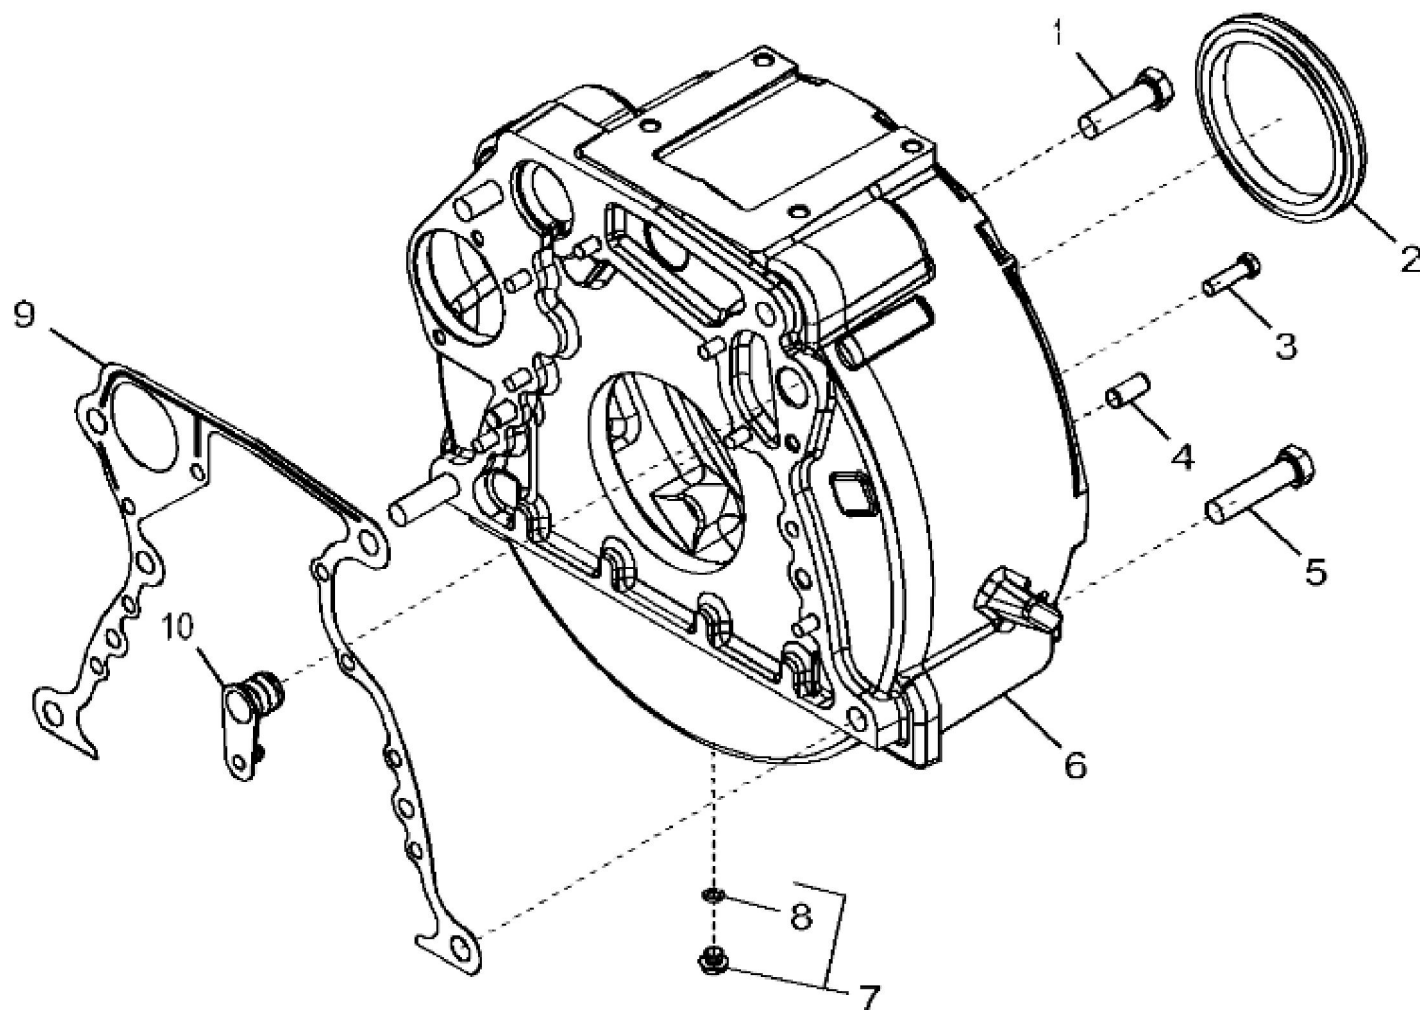

KEY	PART NO.	PART NAME	QTY	REMARKS	
1	AR100124	SCREW WITH WASHER	6		
2	RE526534	COVER	1		
3	R90788	PLUG	1		
4	T20328	GASKET	1		
5	R75729	GASKET	1	(Not Illustrated) USE WITH RE526534	

<https://www.ebooklibonline.com>

Hello dear friend!

Thank you very much for reading.

Enter the link into your browser.

The full manual is available for immediate download.

<https://www.ebooklibonline.com>

1330_RE53954_PCD

KEY	PART NO.	PART NAME	QTY	REMARKS	
1	R117011	PULLEY	1		
2	26H27	SHAFT KEY	1	5/16" X 1-1/8"	
3	R109086	SPACER	1		
4	19H2473	CAP SCREW	1	1/2" X 1-3/4"	

Thank you so much for reading

KEY	PART NO.	PART NAME	QTY	REMARKS	
1	19H3244	CAP SCREW	2	5/8" X 2-1/4"	
2	RE44574	SEAL	1		
3	19H1100	CAP SCREW	8	3/8" X 1-3/8"	
4	A120R	DOWEL PIN	2		
5	19H3107	CAP SCREW	2	5/8" X 2-3/4"	
6	R534792	HOUSING	1		
7	RE548131	FITTING PLUG	1		
8	51M7040	O-RING	1	9.300 X 2.200 mm	
9	R97351	GASKET	1		
10	R131765	PLUG	1		