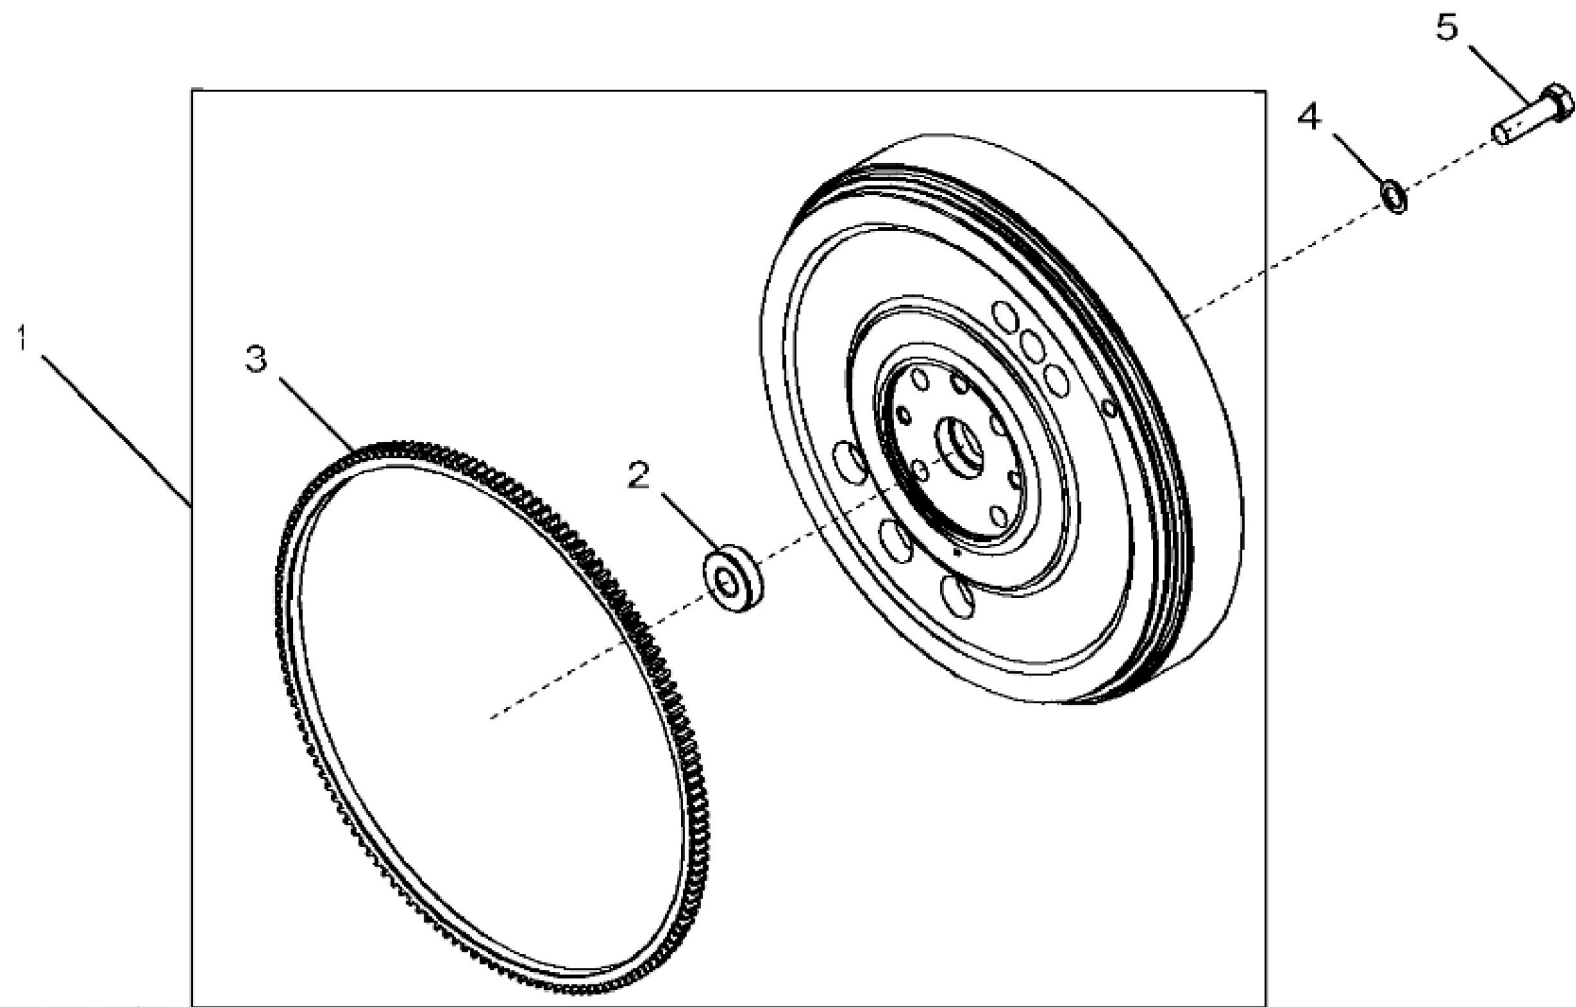

KEY	PART NO.	PART NAME	QTY	REMARKS	
1	AR100124	SCREW WITH WASHER	6		
2	RE526534	COVER	1		
3	R90788	PLUG	1		
4	T20328	GASKET	1		
5	R75729	GASKET	1	(Not Illustrated) USE WITH RE526534	

<https://www.ebooklibonline.com>

Thank you so much for reading

KEY	PART NO.	PART NAME	QTY	REMARKS	
1	19H3244	CAP SCREW	2	5/8" X 2-1/4"	
2	RE44574	SEAL	1		
3	19H1100	CAP SCREW	8	3/8" X 1-3/8"	
4	A120R	DOWEL PIN	2		
5	19H3107	CAP SCREW	2	5/8" X 2-3/4"	
6	R534792	HOUSING	1		
7	RE548131	FITTING PLUG	1		
8	51M7040	O-RING	1	9.300 X 2.200 mm	
9	R97351	GASKET	1		
10	R131765	PLUG	1		