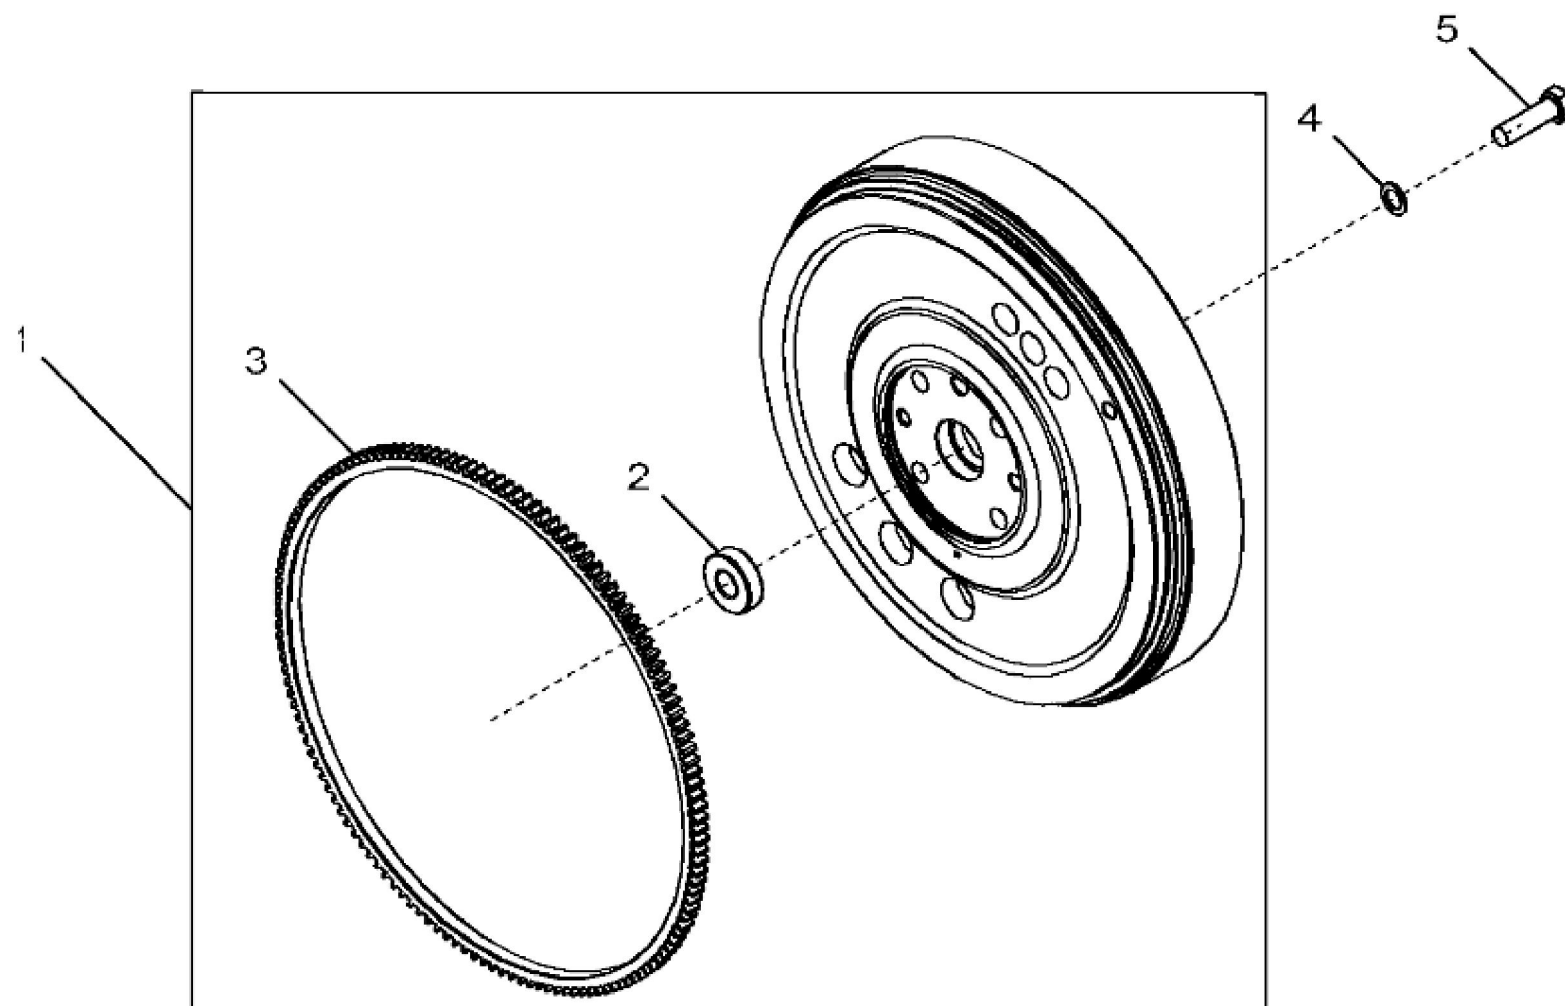

KEY	PART NO.	PART NAME	QTY	REMARKS	
1	AR100124	SCREW WITH WASHER	6		
2	RE526534	COVER	1		
3	R90788	PLUG	1		
4	T20328	GASKET	1		
5	R75729	GASKET	1	(Not Illustrated) USE WITH RE526534	

<https://www.ebooklibonline.com>

Thank you so much for reading

KEY	PART NO.	PART NAME	QTY	REMARKS	
1	19H3244	CAP SCREW	2	5/8" X 2-1/4"	
2	RE44574	SEAL	1		
3	19H1100	CAP SCREW	8	3/8" X 1-3/8"	
4	A120R	DOWEL PIN	2		
5	19H3107	CAP SCREW	2	5/8" X 2-3/4"	
6	R534792	HOUSING	1		
7	RE548131	FITTING PLUG	1		
8	51M7040	O-RING	1	9.300 X 2.200 mm	
9	R97351	GASKET	1		
10	R131765	PLUG	1		