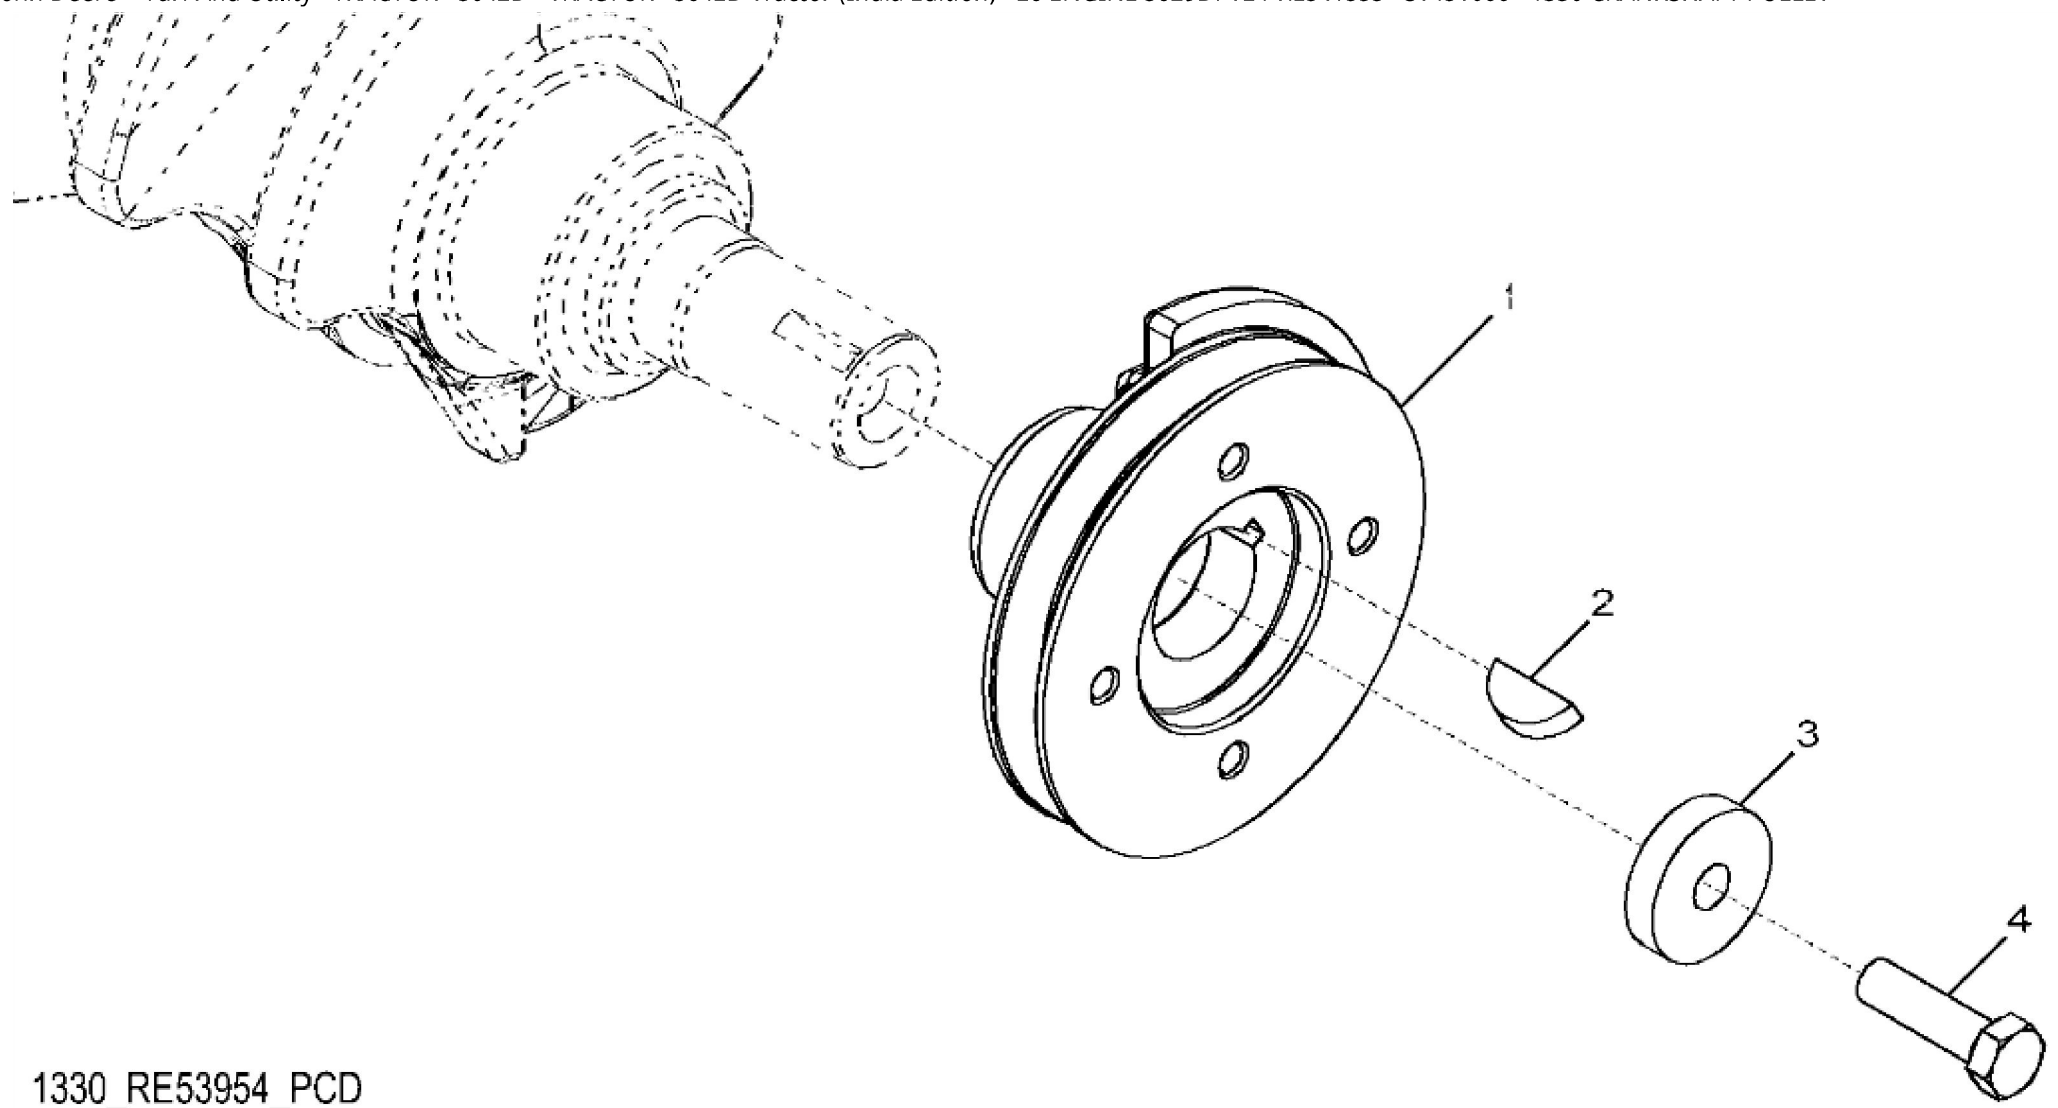

KEY	PART NO.	PART NAME	QTY	REMARKS	
1	AR100124	SCREW WITH WASHER	6		
2	RE526534	COVER	1		
3	R90788	PLUG	1		
4	T20328	GASKET	1		
5	R75729	GASKET	1	(Not Illustrated) USE WITH RE526534	

<https://www.ebooklibonline.com>

Hello dear friend!

Thank you very much for reading.

Enter the link into your browser.

The full manual is available for immediate download.

<https://www.ebooklibonline.com>

1330_RE53954_PCD

KEY	PART NO.	PART NAME	QTY	REMARKS	
1	R117011	PULLEY	1		
2	26H27	SHAFT KEY	1	5/16" X 1-1/8"	
3	R109086	SPACER	1		
4	19H2473	CAP SCREW	1	1/2" X 1-3/4"	

Thank you so much for reading

KEY	PART NO.	PART NAME	QTY	REMARKS	
1	19H3244	CAP SCREW	2	5/8" X 2-1/4"	
2	RE44574	SEAL	1		
3	19H1100	CAP SCREW	8	3/8" X 1-3/8"	
4	A120R	DOWEL PIN	2		
5	19H3107	CAP SCREW	2	5/8" X 2-3/4"	
6	R534792	HOUSING	1		
7	RE548131	FITTING PLUG	1		
8	51M7040	O-RING	1	9.300 X 2.200 mm	
9	R97351	GASKET	1		
10	R131765	PLUG	1		