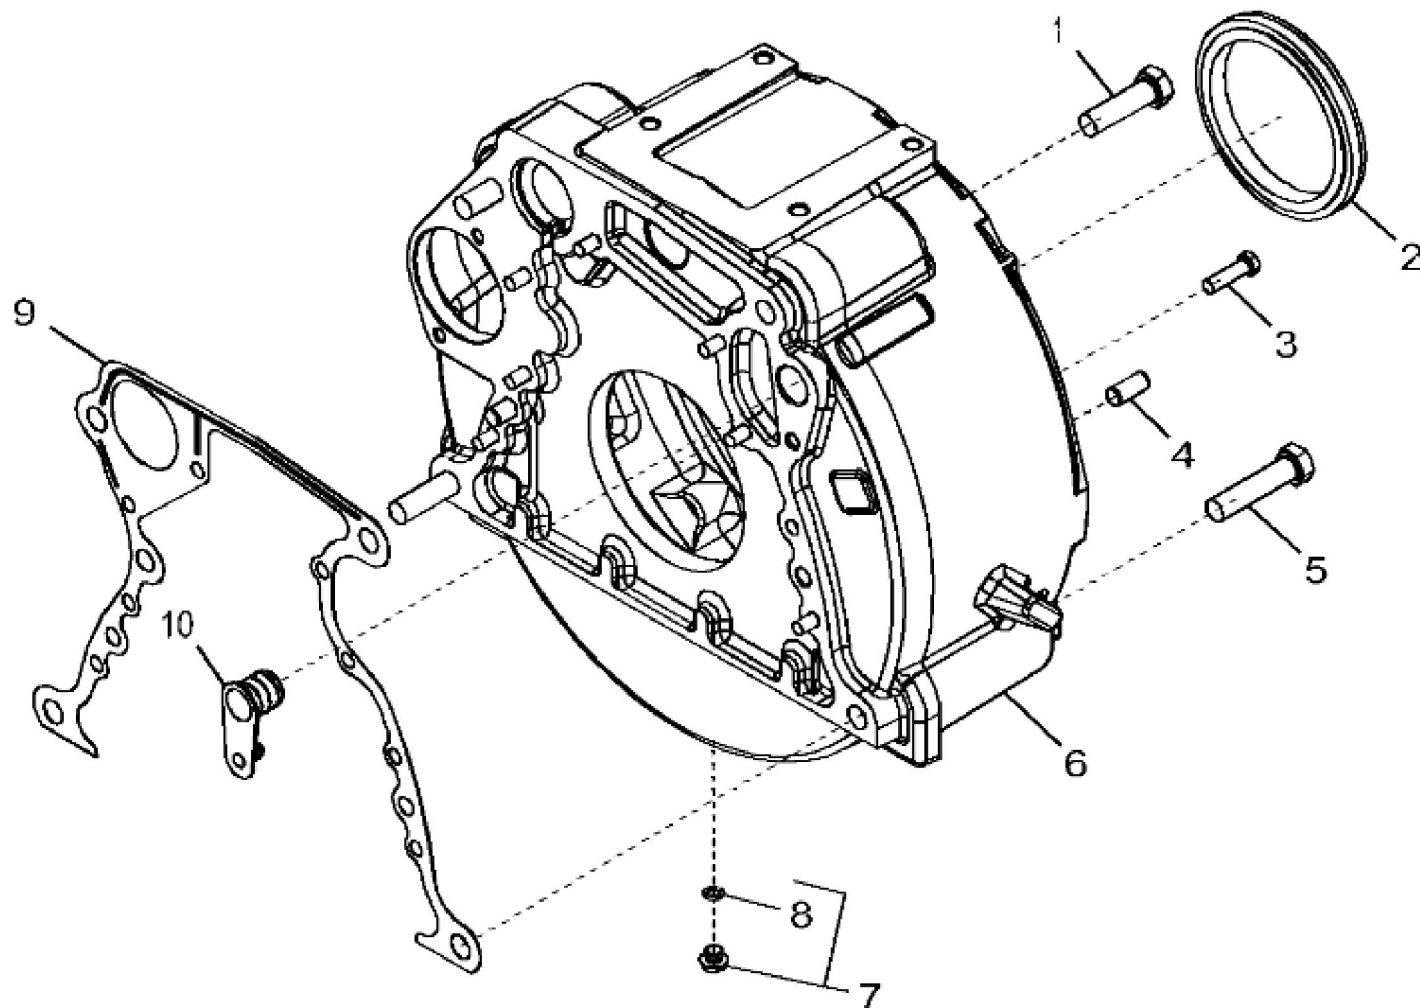

KEY	PART NO.	PART NAME	QTY	REMARKS	
1	AR100124	SCREW WITH WASHER	6		
2	RE526534	COVER	1		
3	R90788	PLUG	1		
4	T20328	GASKET	1		
5	R75729	GASKET	1	(Not Illustrated) USE WITH RE526534	

<https://www.ebooklibonline.com>

Hello dear friend!

Thank you very much for reading.

Enter the link into your browser.

The full manual is available for immediate download.

<https://www.ebooklibonline.com>

1330_RE53954_PCD

KEY	PART NO.	PART NAME	QTY	REMARKS	
1	R117011	PULLEY	1		
2	26H27	SHAFT KEY	1	5/16" X 1-1/8"	
3	R109086	SPACER	1		
4	19H2473	CAP SCREW	1	1/2" X 1-3/4"	

Thank you so much for reading

KEY	PART NO.	PART NAME	QTY	REMARKS	
1	19H3244	CAP SCREW	2	5/8" X 2-1/4"	
2	RE44574	SEAL	1		
3	19H1100	CAP SCREW	8	3/8" X 1-3/8"	
4	A120R	DOWEL PIN	2		
5	19H3107	CAP SCREW	2	5/8" X 2-3/4"	
6	R534792	HOUSING	1		
7	RE548131	FITTING PLUG	1		
8	51M7040	O-RING	1	9.300 X 2.200 mm	
9	R97351	GASKET	1		
10	R131765	PLUG	1		