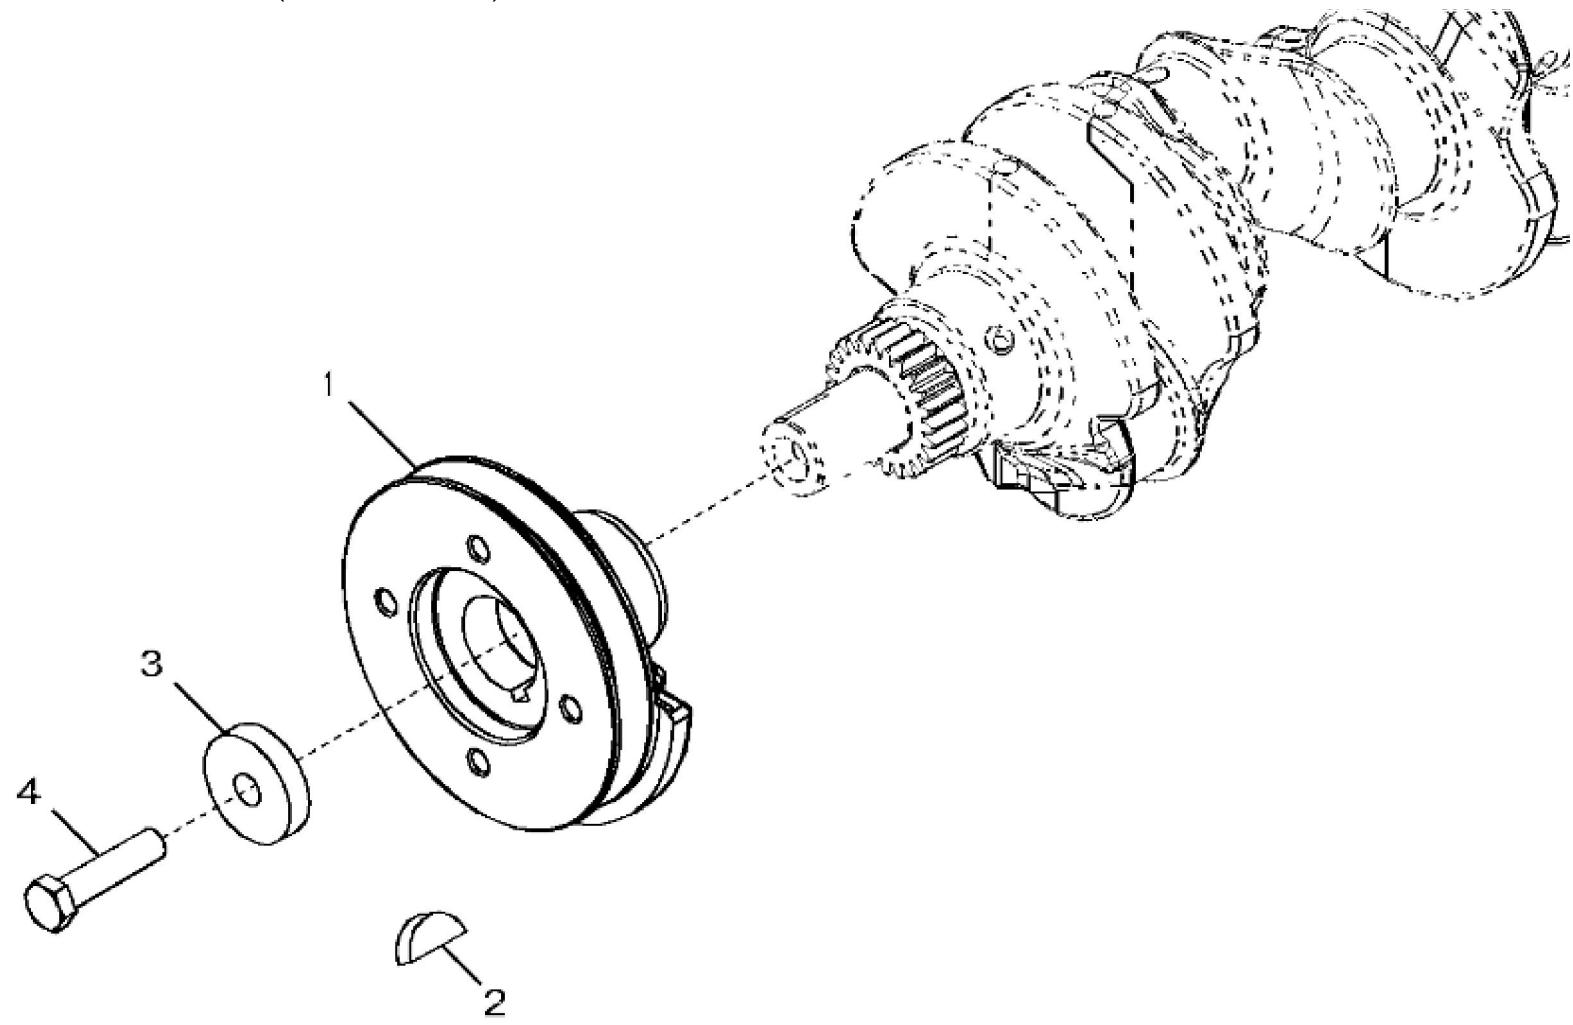

KEY	PART NO.	PART NAME	QTY	REMARKS	
1	RE554007	SCREW	6		
2	RE538676	COVER	1		
3	R75729	GASKET	1		

**<https://www.ebooklibonline.com>**

Hello dear friend!

Thank you very much for reading.

Enter the link into your browser.

The full manual is available for immediate download.

**<https://www.ebooklibonline.com>**

1254\_RE549361\_PCD

KEY	PART NO.	PART NAME	QTY	REMARKS	
1	RE549496	FILLER NECK	1		
2	R90788	PLUG	1		
3	T20328	GASKET	1		
4	R87259	GASKET	1		
5	19M7803	SCREW	1	M8 X 70	
6	19M7867	SCREW	1	M8 X 25	

**Thank you so much for reading**

KEY	PART NO.	PART NAME	QTY	REMARKS	
1	R534716	PULLEY	1	MARKED R539568	
2	26H27	SHAFT KEY	1	5/16" X 1-1/8"	
3	R109086	SPACER	1		
4	R537016	CAP SCREW	1		

1352\_ETN128350\_PCD