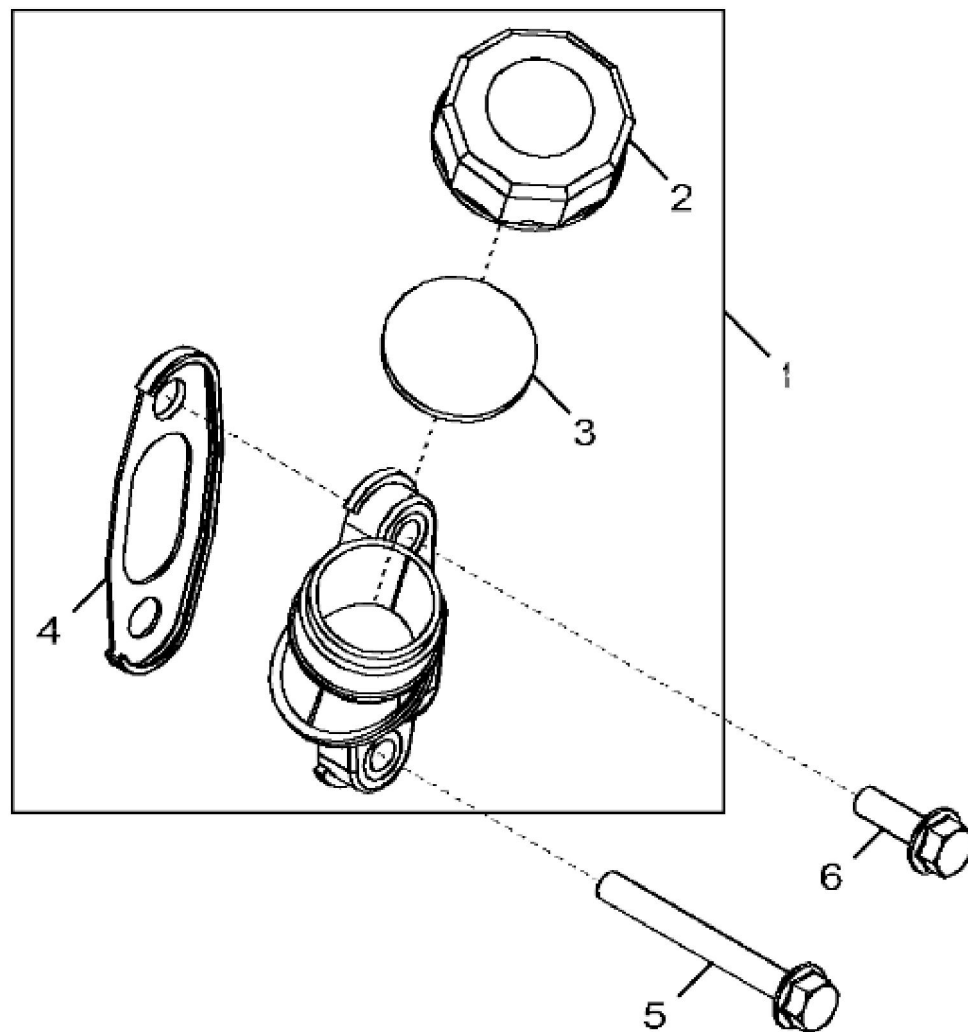

KEY	PART NO.	PART NAME	QTY	REMARKS	
1	RE554007	SCREW	6		
2	RE538676	COVER	1		
3	R75729	GASKET	1		

**<https://www.ebooklibonline.com>**

Hello dear friend!

Thank you very much for reading.

Enter the link into your browser.

The full manual is available for immediate download.

**<https://www.ebooklibonline.com>**

1254\_RE549361\_PCD

KEY	PART NO.	PART NAME	QTY	REMARKS	
1	RE549496	FILLER NECK	1		
2	R90788	PLUG	1		
3	T20328	GASKET	1		
4	R87259	GASKET	1		
5	19M7803	SCREW	1	M8 X 70	
6	19M7867	SCREW	1	M8 X 25	

**Thank you so much for reading**

KEY	PART NO.	PART NAME	QTY	REMARKS	
1	R534716	PULLEY	1	MARKED R539568	
2	26H27	SHAFT KEY	1	5/16" X 1-1/8"	
3	R109086	SPACER	1		
4	R537016	CAP SCREW	1		

1352\_ETN128350\_PCD