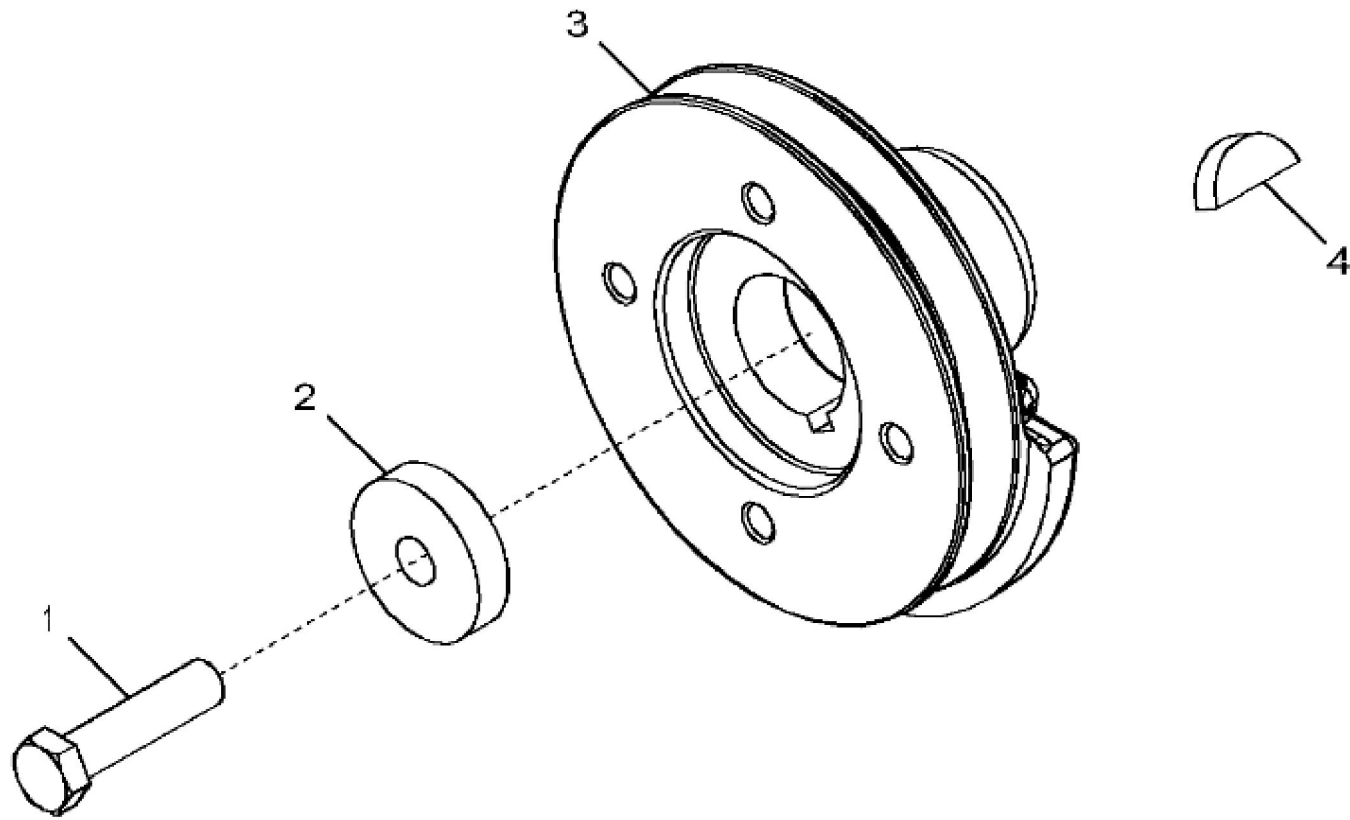

KEY	PART NO.	PART NAME	QTY	REMARKS	
1	RE554007	SCREW	6		
2	RE538676	COVER	1		
3	R75729	GASKET	1		

**<https://www.ebooklibonline.com>**

Hello dear friend!

Thank you very much for reading.

Enter the link into your browser.

The full manual is available for immediate download.

**<https://www.ebooklibonline.com>**

1254\_RE549361\_PCD

KEY	PART NO.	PART NAME	QTY	REMARKS	
1	RE549496	FILLER NECK	1		
2	R90788	PLUG	1		
3	T20328	GASKET	1		
4	R87259	GASKET	1		
5	19M7803	SCREW	1	M8 X 70	
6	19M7867	SCREW	1	M8 X 25	

**Thank you so much for reading**

KEY	PART NO.	PART NAME	QTY	REMARKS	
1	R534716	PULLEY	1	MARKED R539568	
2	26H27	SHAFT KEY	1	5/16" X 1-1/8"	
3	R109086	SPACER	1		
4	R537016	CAP SCREW	1		

1352\_ETN128350\_PCD