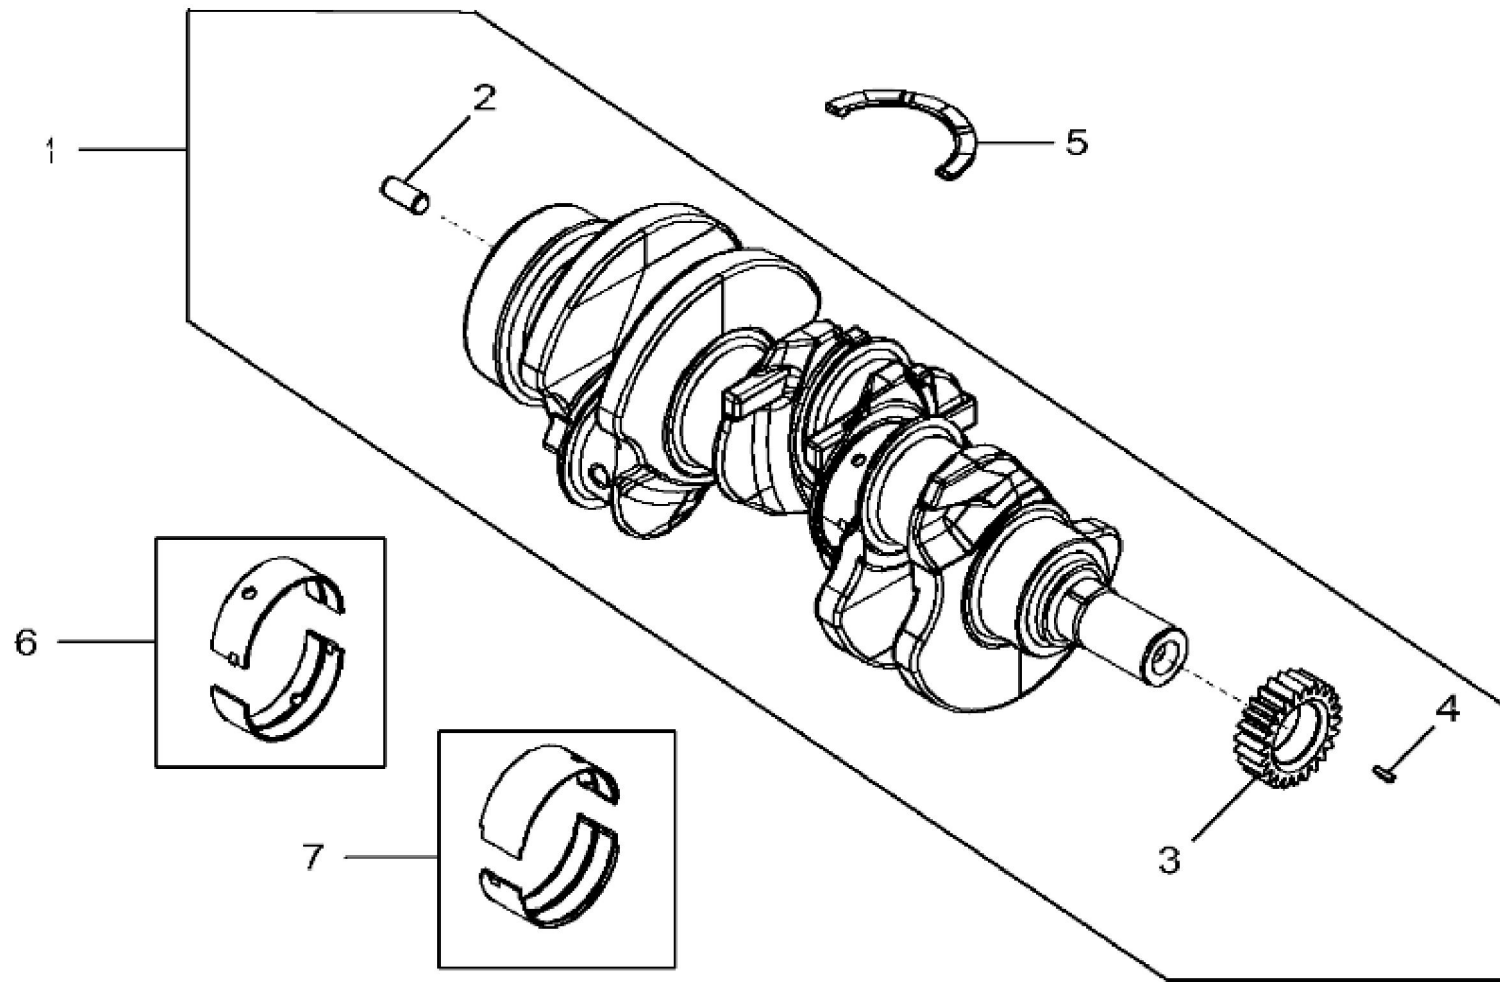

4069\_RE536380\_PCD

KEY	PART NO.	PART NAME	QTY	REMARKS	
1	RE537964	DIPSTICK	1		
2	R10093	O-RING	1		
3	R116411	DIPSTICK TUBE	1		
4	14H826	NUT	1	1/2"	

**<https://www.ebooklibonline.com>**

Hello dear friend!

Thank you very much for reading.

Enter the link into your browser.

The full manual is available for immediate download.

**<https://www.ebooklibonline.com>**

KEY	PART NO.	PART NAME	QTY	REMARKS	
1	RE517370	FITTING	1		
2	51M7044	O-RING	1	17.300 X 2.200 mm	
3	RE522656	FITTING	1		
4	51M7049	O-RING	1	38.600 X 2.900 mm	
5	24M7096	WASHER	15	10.500 X 18 X 1.600 mm	
6	19H3031	CAP SCREW	6	3/8" X 2-1/2"	
7	19H3065	CAP SCREW	2	3/8" X 2"	
8	19H2549	CAP SCREW	4	3/8" X 1-7/8"	
9	R91692	FITTING PLUG	1		
10	A4827R	WASHER	1		
11	AR67942	SEAL	1		
12	T20046	OIL SLINGER	1		
13	19H1765	CAP SCREW	1	3/8" X 1-3/4"	
14	19H2815	CAP SCREW	1	3/8" X 2-1/4"	
15	24M7106	WASHER	1	10 X 18 X 2.500 mm	
16	19H1819	CAP SCREW	2	3/8" X 2-1/8"	
17	R520716	COVER	1		
18	RE535076	GEAR	1		
19	R119739	THRUST WASHER	1		
20	R108654	SEAL	1		
..	T26327	SCREW	1		

**Thank you so much for reading**

KEY	PART NO.	PART NAME	QTY	REMARKS
1	R515466	O-RING	3	
2	R48767	PACKING	3	
3	R502260	CYLINDER LINER	3	
4	R515306	O-RING	3	
5	R54802	ORIFICE	3	
6	T18891	PLUG	2	
7	R121043	VALVE	1	
8	R111137	SPRING	1	
9	R97185	O-RING	1	
10	D2361R	BALL	1	
11	R26650	DOWEL PIN	2	
12	R26493	BUSHING	1	
13	15H275	PIPE PLUG	1	1/4"
14	15H237	PIPE PLUG	1	1/2"
15	RE71255	PIPE PLUG	2	
16	RE535328	CAMSHAFT	1	
17	26H72	SHAFT KEY	1	1/8" X 5/8"
18	19H2676	CAP SCREW	2	3/8" X 1"
19	T20072	PLATE	1	
20	T23435	THREADED NIPPLE	1	
21	RE507807	PIPE PLUG	1	
22	15H695	PIPE PLUG	1	3/8"
23	.....	CAP	3	ORDER PY0591
24	.....	CAP	1	ORDER PY0591
25	T20168	WASHER	8	
26	T23474	CAP SCREW	8	
27	R48685	DOWEL PIN	4	
28	15H562	PIPE PLUG	1	1"
29	PY0591	CYLINDER BLOCK	1	MARKED R502385; INCLUDES R48685, RE507807, 15H653 AND 15H695