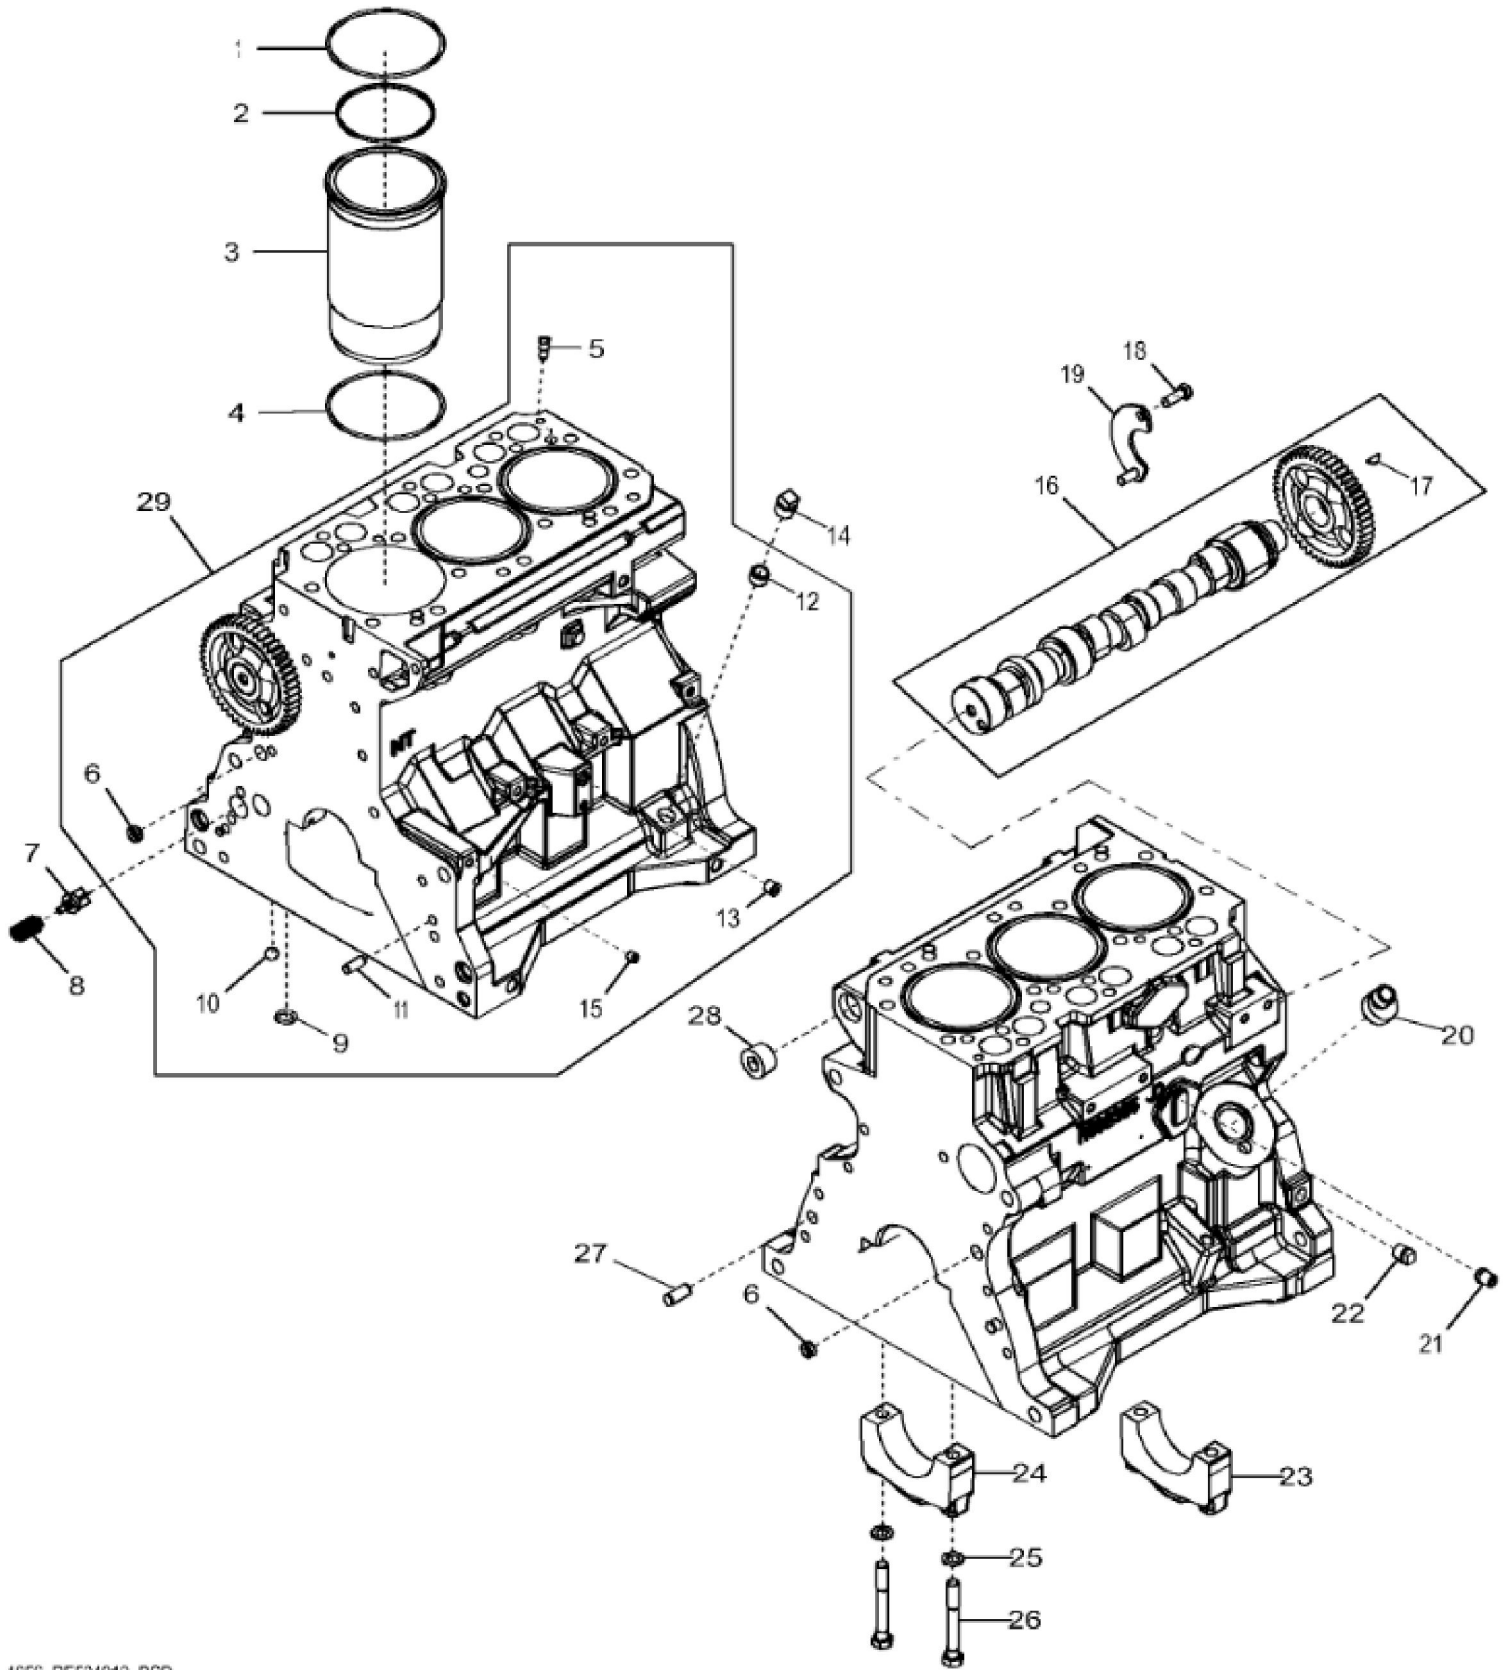

4069\_RE536380\_PCD

KEY	PART NO.	PART NAME	QTY	REMARKS	
1	RE537964	DIPSTICK	1		
2	R10093	O-RING	1		
3	R116411	DIPSTICK TUBE	1		
4	14H826	NUT	1	1/2"	

**<https://www.ebooklibonline.com>**

Hello dear friend!

Thank you very much for reading.

Enter the link into your browser.

The full manual is available for immediate download.

**<https://www.ebooklibonline.com>**

KEY	PART NO.	PART NAME	QTY	REMARKS	
1	RE517370	FITTING	1		
2	51M7044	O-RING	1	17.300 X 2.200 mm	
3	RE522656	FITTING	1		
4	51M7049	O-RING	1	38.600 X 2.900 mm	
5	24M7096	WASHER	15	10.500 X 18 X 1.600 mm	
6	19H3031	CAP SCREW	6	3/8" X 2-1/2"	
7	19H3065	CAP SCREW	2	3/8" X 2"	
8	19H2549	CAP SCREW	4	3/8" X 1-7/8"	
9	R91692	FITTING PLUG	1		
10	A4827R	WASHER	1		
11	AR67942	SEAL	1		
12	T20046	OIL SLINGER	1		
13	19H1765	CAP SCREW	1	3/8" X 1-3/4"	
14	19H2815	CAP SCREW	1	3/8" X 2-1/4"	
15	24M7106	WASHER	1	10 X 18 X 2.500 mm	
16	19H1819	CAP SCREW	2	3/8" X 2-1/8"	
17	R520716	COVER	1		
18	RE535076	GEAR	1		
19	R119739	THRUST WASHER	1		
20	R108654	SEAL	1		
..	T26327	SCREW	1		

**Thank you so much for reading**

KEY	PART NO.	PART NAME	QTY	REMARKS
1	R515466	O-RING	3	
2	R48767	PACKING	3	
3	R502260	CYLINDER LINER	3	
4	R515306	O-RING	3	
5	R54802	ORIFICE	3	
6	T18891	PLUG	2	
7	R121043	VALVE	1	
8	R111137	SPRING	1	
9	R97185	O-RING	1	
10	D2361R	BALL	1	
11	R26650	DOWEL PIN	2	
12	R26493	BUSHING	1	
13	15H275	PIPE PLUG	1	1/4"
14	15H237	PIPE PLUG	1	1/2"
15	RE71255	PIPE PLUG	2	
16	RE535328	CAMSHAFT	1	
17	26H72	SHAFT KEY	1	1/8" X 5/8"
18	19H2676	CAP SCREW	2	3/8" X 1"
19	T20072	PLATE	1	
20	T23435	THREADED NIPPLE	1	
21	RE507807	PIPE PLUG	1	
22	15H695	PIPE PLUG	1	3/8"
23	.....	CAP	3	ORDER PY0591
24	.....	CAP	1	ORDER PY0591
25	T20168	WASHER	8	
26	T23474	CAP SCREW	8	
27	R48685	DOWEL PIN	4	
28	15H562	PIPE PLUG	1	1"
29	PY0591	CYLINDER BLOCK	1	MARKED R502385; INCLUDES R48685, RE507807, 15H653 AND 15H695