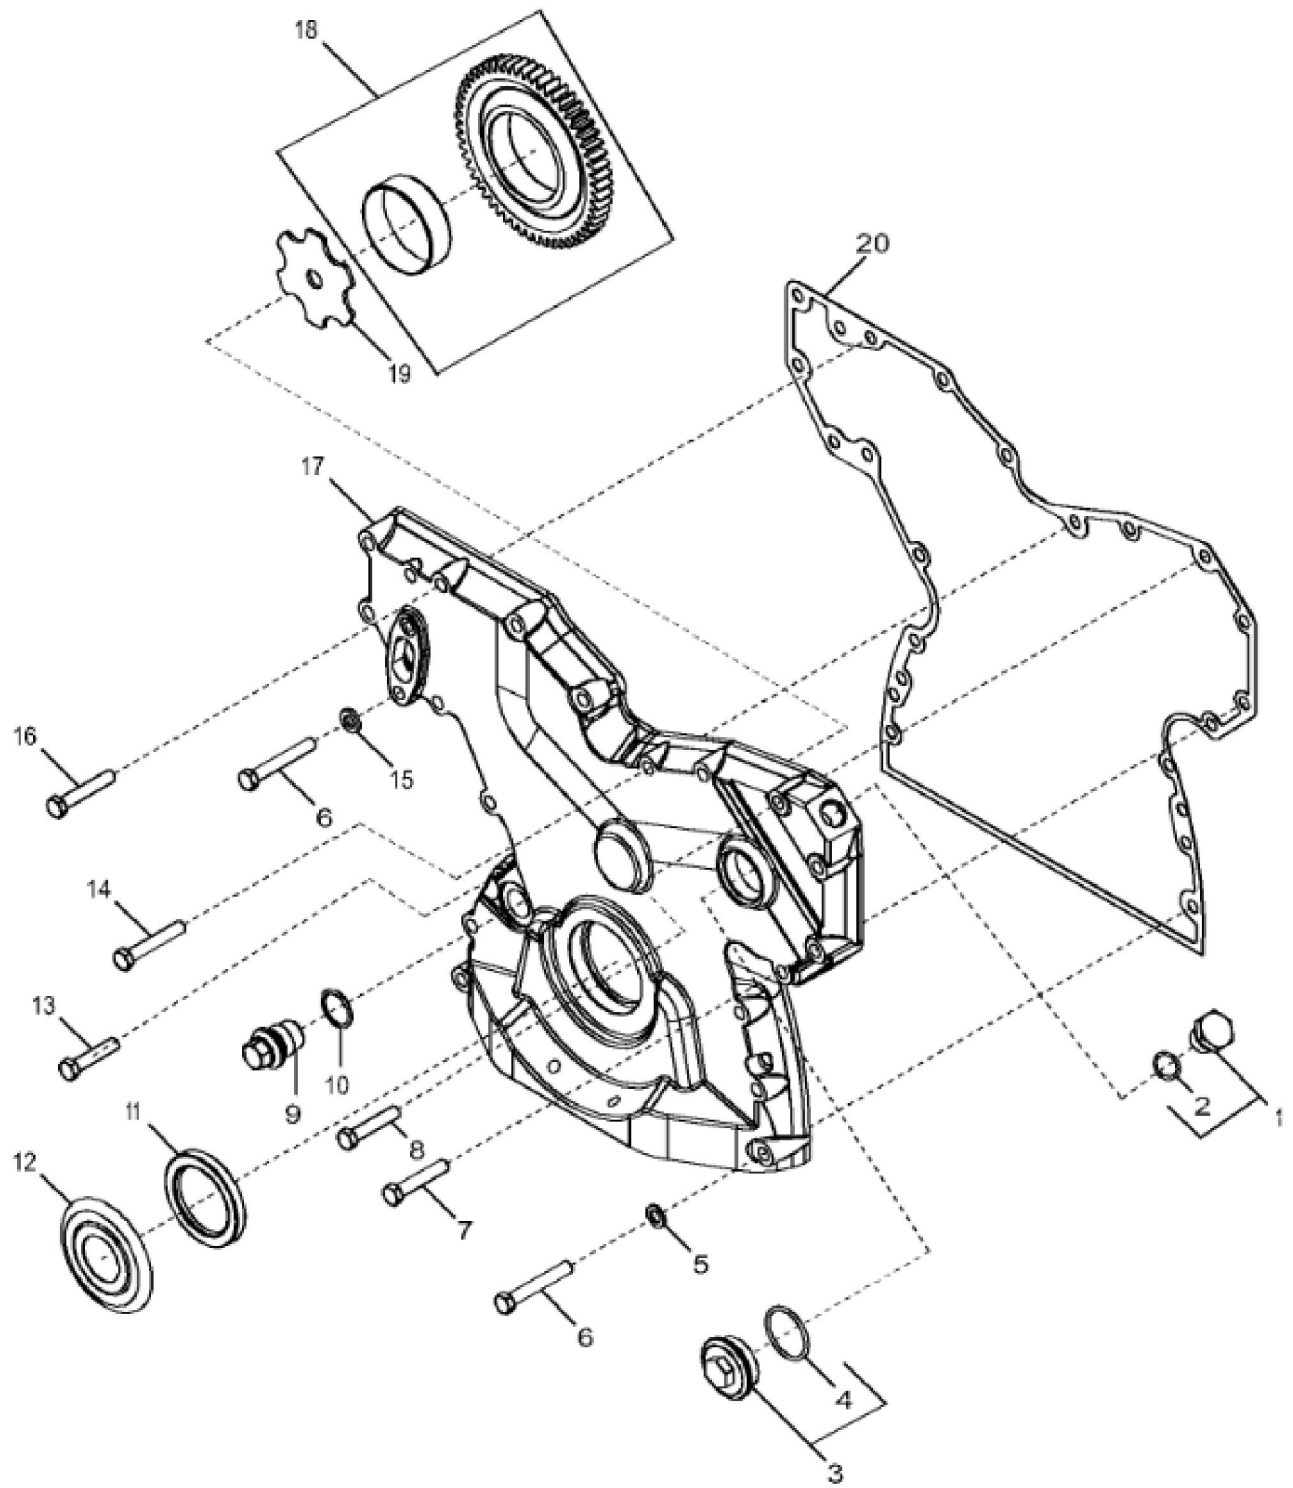

4069\_RE536380\_PCD

KEY	PART NO.	PART NAME	QTY	REMARKS	
1	RE537964	DIPSTICK	1		
2	R10093	O-RING	1		
3	R116411	DIPSTICK TUBE	1		
4	14H826	NUT	1	1/2"	

**<https://www.ebooklibonline.com>**

Hello dear friend!

Thank you very much for reading.

Enter the link into your browser.

The full manual is available for immediate download.

**<https://www.ebooklibonline.com>**

KEY	PART NO.	PART NAME	QTY	REMARKS	
1	RE517370	FITTING	1		
2	51M7044	O-RING	1	17.300 X 2.200 mm	
3	RE522656	FITTING	1		
4	51M7049	O-RING	1	38.600 X 2.900 mm	
5	24M7096	WASHER	15	10.500 X 18 X 1.600 mm	
6	19H3031	CAP SCREW	6	3/8" X 2-1/2"	
7	19H3065	CAP SCREW	2	3/8" X 2"	
8	19H2549	CAP SCREW	4	3/8" X 1-7/8"	
9	R91692	FITTING PLUG	1		
10	A4827R	WASHER	1		
11	AR67942	SEAL	1		
12	T20046	OIL SLINGER	1		
13	19H1765	CAP SCREW	1	3/8" X 1-3/4"	
14	19H2815	CAP SCREW	1	3/8" X 2-1/4"	
15	24M7106	WASHER	1	10 X 18 X 2.500 mm	
16	19H1819	CAP SCREW	2	3/8" X 2-1/8"	
17	R520716	COVER	1		
18	RE535076	GEAR	1		
19	R119739	THRUST WASHER	1		
20	R108654	SEAL	1		
..	T26327	SCREW	1		

**Thank you so much for reading**

KEY	PART NO.	PART NAME	QTY	REMARKS
1	R515466	O-RING	3	
2	R48767	PACKING	3	
3	R502260	CYLINDER LINER	3	
4	R515306	O-RING	3	
5	R54802	ORIFICE	3	
6	T18891	PLUG	2	
7	R121043	VALVE	1	
8	R111137	SPRING	1	
9	R97185	O-RING	1	
10	D2361R	BALL	1	
11	R26650	DOWEL PIN	2	
12	R26493	BUSHING	1	
13	15H275	PIPE PLUG	1	1/4"
14	15H237	PIPE PLUG	1	1/2"
15	RE71255	PIPE PLUG	2	
16	RE535328	CAMSHAFT	1	
17	26H72	SHAFT KEY	1	1/8" X 5/8"
18	19H2676	CAP SCREW	2	3/8" X 1"
19	T20072	PLATE	1	
20	T23435	THREADED NIPPLE	1	
21	RE507807	PIPE PLUG	1	
22	15H695	PIPE PLUG	1	3/8"
23	.....	CAP	3	ORDER PY0591
24	.....	CAP	1	ORDER PY0591
25	T20168	WASHER	8	
26	T23474	CAP SCREW	8	
27	R48685	DOWEL PIN	4	
28	15H562	PIPE PLUG	1	1"
29	PY0591	CYLINDER BLOCK	1	MARKED R502385; INCLUDES R48685, RE507807, 15H653 AND 15H695