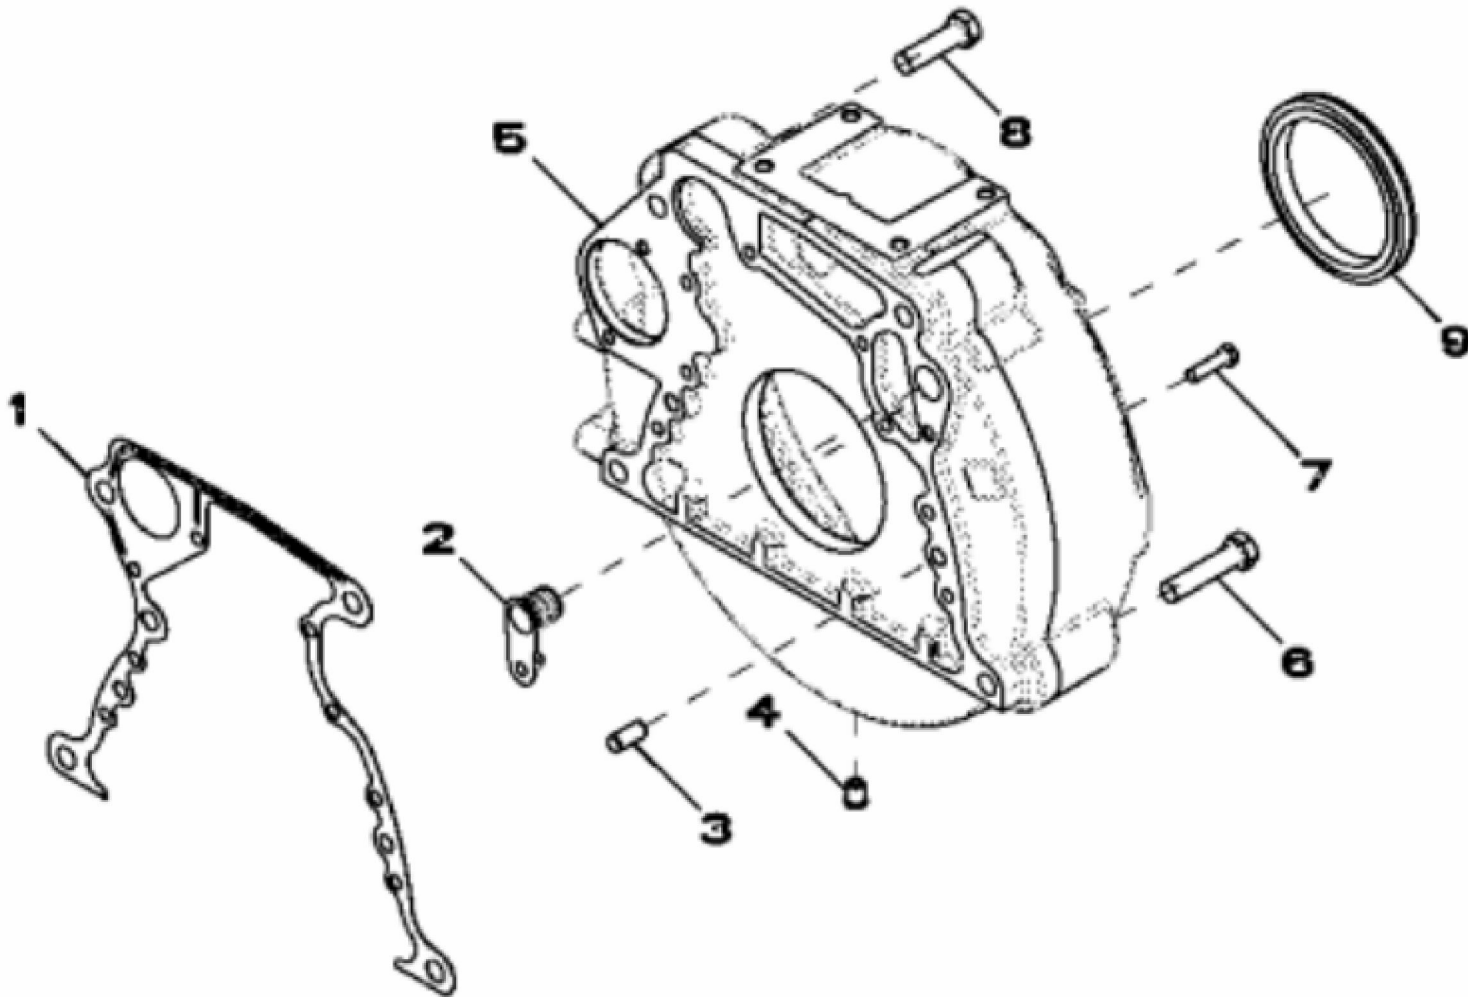

PY52751

KEY	PART NO.	PART NAME	QTY	REMARKS	
1	AR100124	SCREW WITH WASHER	6		
2	RE538676	COVER	1		
3	R75729	GASKET	1		

**<https://www.ebooklibonline.com>**

Hello dear friend!

Thank you very much for reading.

Enter the link into your browser.

The full manual is available for immediate download.

**<https://www.ebooklibonline.com>**

1206\_RE49388\_PCD

KEY	PART NO.	PART NAME	QTY	REMARKS	
1	RE48735	FILLER NECK	1		
2	R87259	GASKET	1		
3	R90788	PLUG	1		
4	T20328	GASKET	1		
5	24M7106	WASHER	2	10 X 18 X 2.500 mm	
6	19H1139	CAP SCREW	1	3/8" X 1-1/8"	
7	19H1944	CAP SCREW	1	3/8" X 2-3/4"	

**Thank you so much for reading**

KEY	PART NO.	PART NAME	QTY	REMARKS	
1	R117011	PULLEY	1		
2	26H27	SHAFT KEY	1	5/16" X 1-1/8"	
3	R109086	SPACER	1		
4	19H2473	CAP SCREW	1	1/2" X 1-3/4"	

RE536173PCDA01

**<https://www.ebooklibonline.com>**