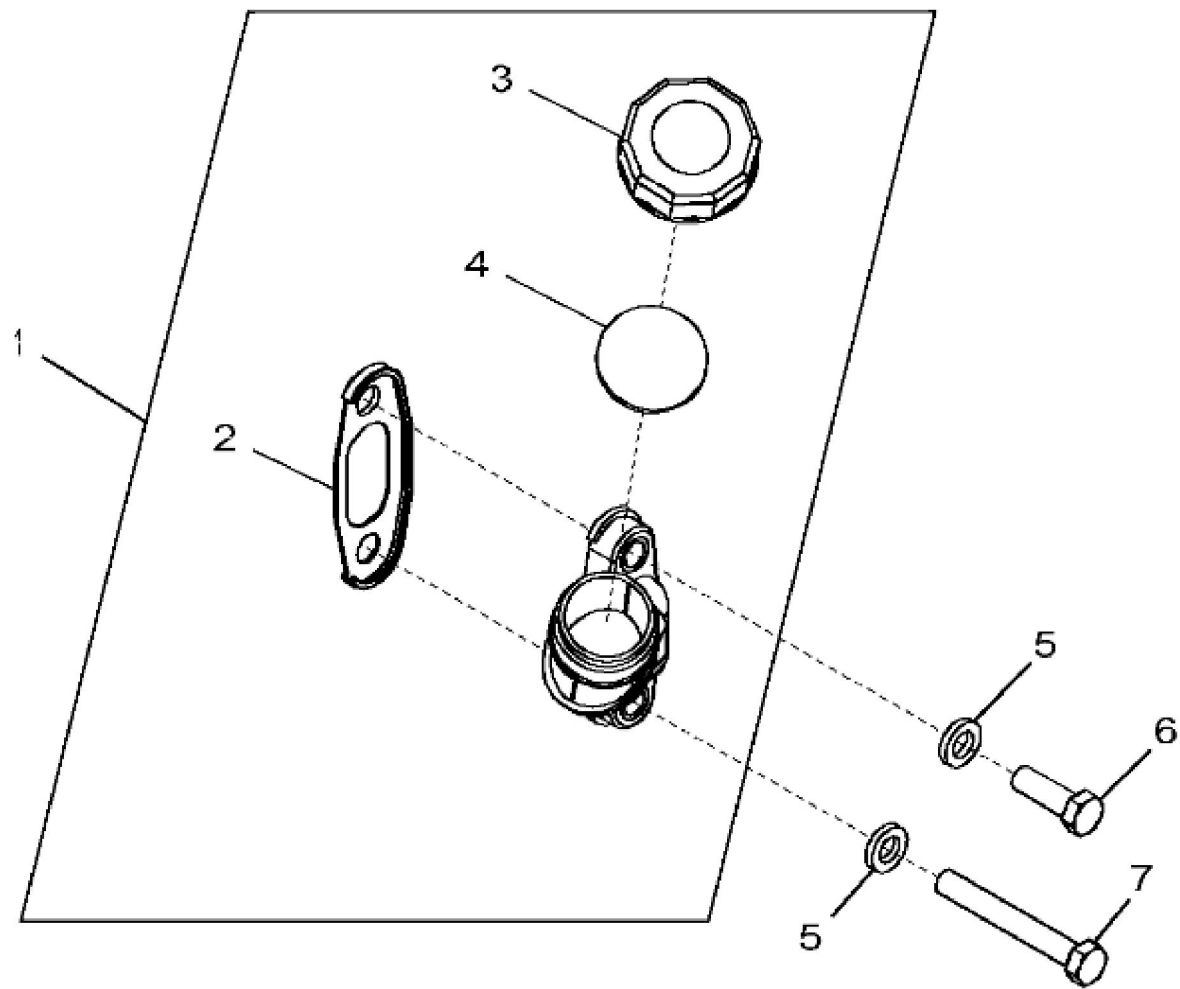

PY52751

KEY	PART NO.	PART NAME	QTY	REMARKS	
1	AR100124	SCREW WITH WASHER	6		
2	RE538676	COVER	1		
3	R75729	GASKET	1		

**<https://www.ebooklibonline.com>**

Hello dear friend!

Thank you very much for reading.

Enter the link into your browser.

The full manual is available for immediate download.

**<https://www.ebooklibonline.com>**

1206\_RE49388\_PCD

KEY	PART NO.	PART NAME	QTY	REMARKS	
1	RE48735	FILLER NECK	1		
2	R87259	GASKET	1		
3	R90788	PLUG	1		
4	T20328	GASKET	1		
5	24M7106	WASHER	2	10 X 18 X 2.500 mm	
6	19H1139	CAP SCREW	1	3/8" X 1-1/8"	
7	19H1944	CAP SCREW	1	3/8" X 2-3/4"	

**Thank you so much for reading**

KEY	PART NO.	PART NAME	QTY	REMARKS	
1	R117011	PULLEY	1		
2	26H27	SHAFT KEY	1	5/16" X 1-1/8"	
3	R109086	SPACER	1		
4	19H2473	CAP SCREW	1	1/2" X 1-3/4"	

RE536173PCDA01

**<https://www.ebooklibonline.com>**