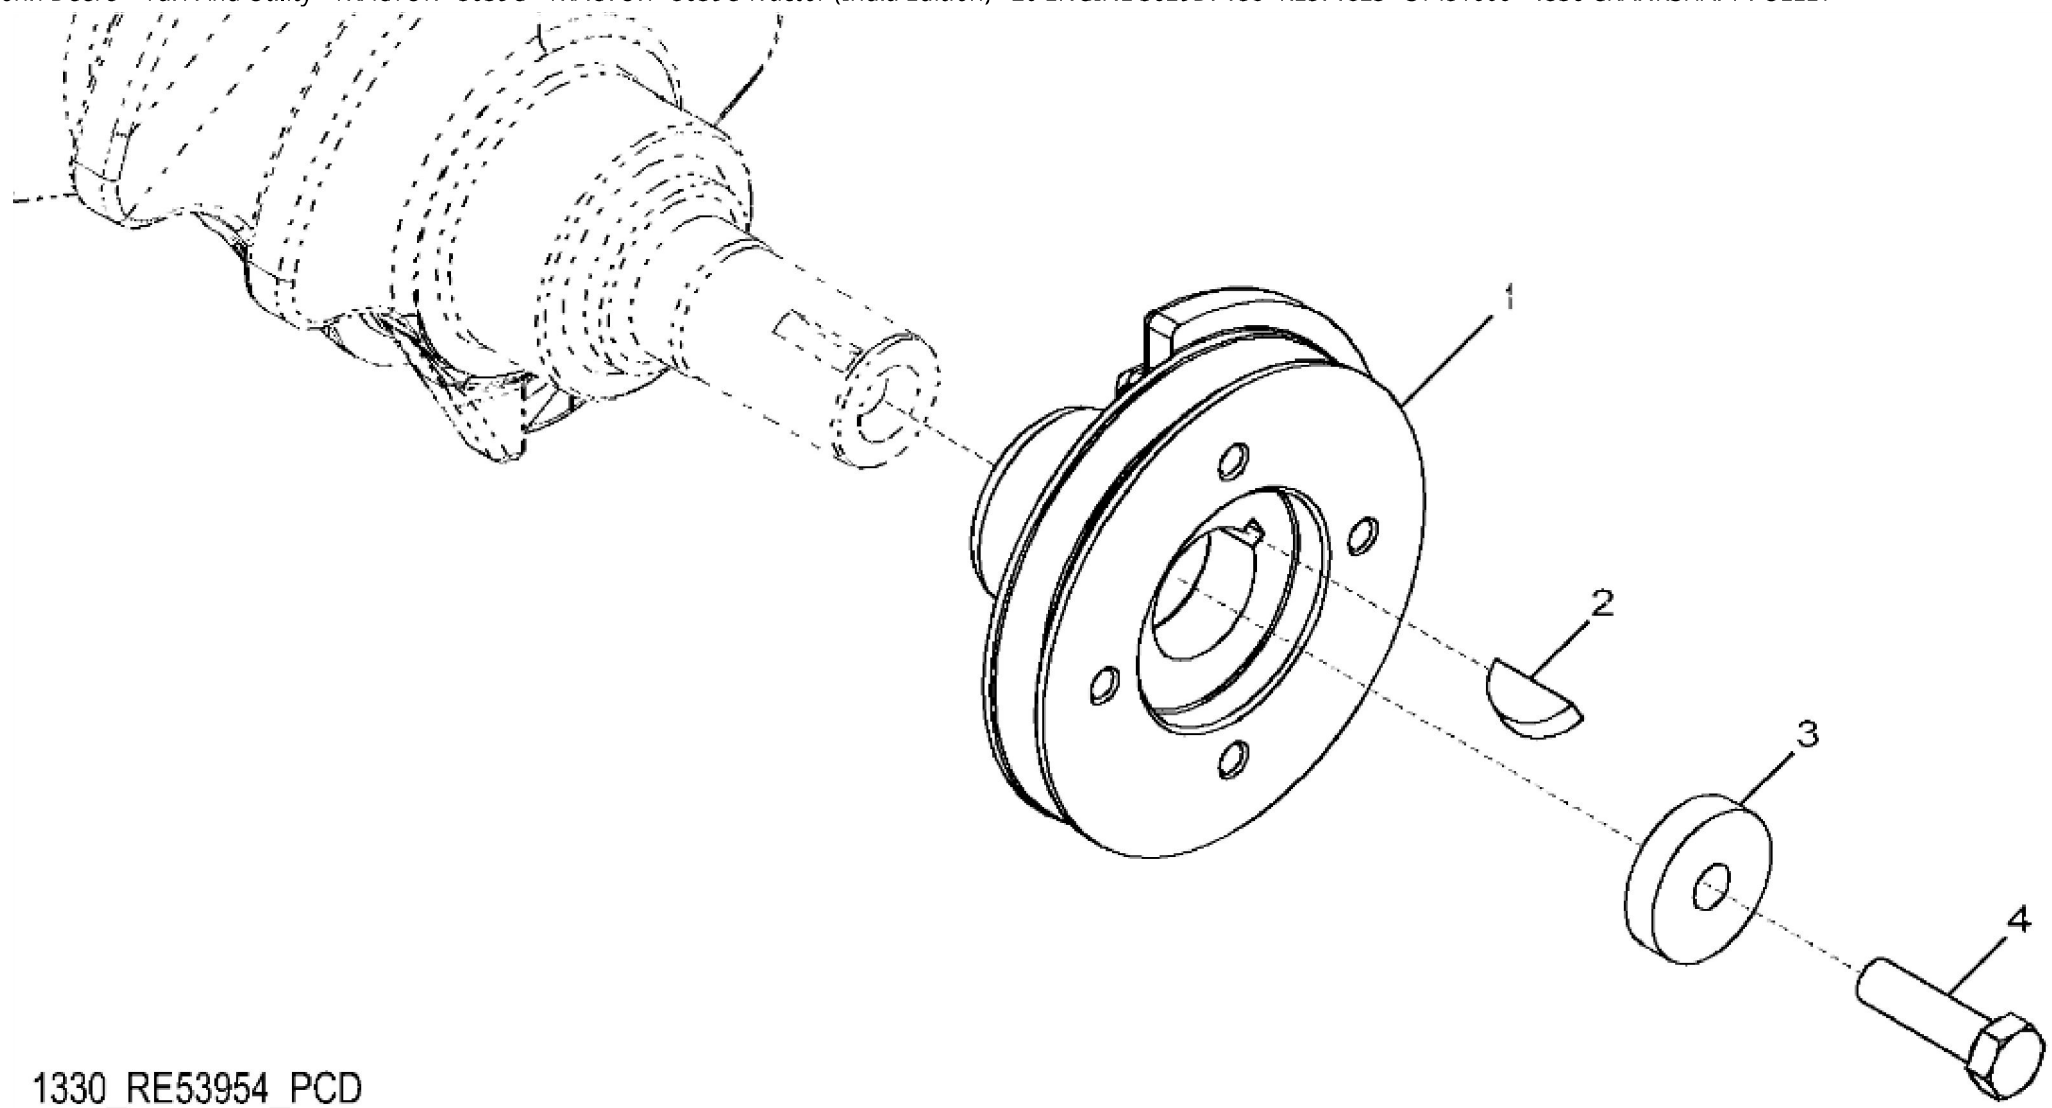

PY52751

KEY	PART NO.	PART NAME	QTY	REMARKS	
1	AR100124	SCREW WITH WASHER	6		
2	RE538676	COVER	1		
3	R75729	GASKET	1		

**<https://www.ebooklibonline.com>**

Hello dear friend!

Thank you very much for reading.

Enter the link into your browser.

The full manual is available for immediate download.

**<https://www.ebooklibonline.com>**

1206\_RE49388\_PCD

KEY	PART NO.	PART NAME	QTY	REMARKS	
1	RE48735	FILLER NECK	1		
2	R87259	GASKET	1		
3	R90788	PLUG	1		
4	T20328	GASKET	1		
5	24M7106	WASHER	2	10 X 18 X 2.500 mm	
6	19H1139	CAP SCREW	1	3/8" X 1-1/8"	
7	19H1944	CAP SCREW	1	3/8" X 2-3/4"	

**Thank you so much for reading**

KEY	PART NO.	PART NAME	QTY	REMARKS	
1	R117011	PULLEY	1		
2	26H27	SHAFT KEY	1	5/16" X 1-1/8"	
3	R109086	SPACER	1		
4	19H2473	CAP SCREW	1	1/2" X 1-3/4"	

RE536173PCDA01

**<https://www.ebooklibonline.com>**