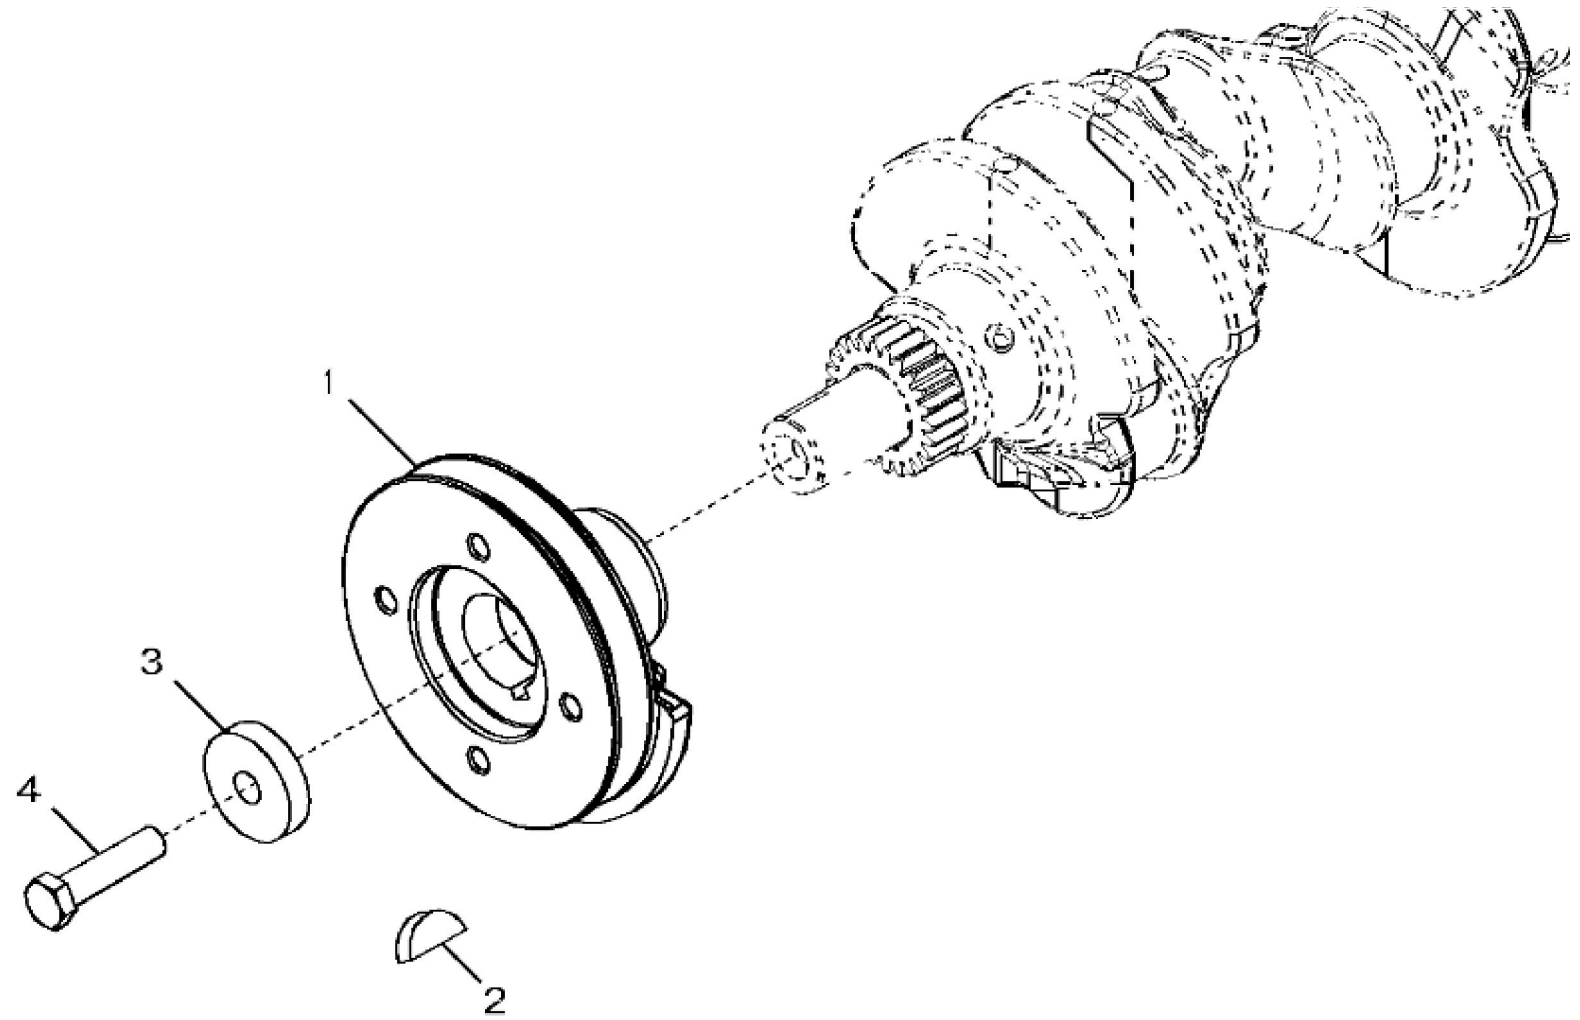

KEY	PART NO.	PART NAME	QTY	REMARKS	
1	RE554007	SCREW	6		
2	RE538676	COVER	1		
3	R75729	GASKET	1		

**<https://www.ebooklibonline.com>**

Hello dear friend!

Thank you very much for reading.

Enter the link into your browser.

The full manual is available for immediate download.

**<https://www.ebooklibonline.com>**

1254\_RE549361\_PCD

KEY	PART NO.	PART NAME	QTY	REMARKS	
1	RE549496	FILLER NECK	1		
2	R90788	PLUG	1		
3	T20328	GASKET	1		
4	R87259	GASKET	1		
5	19M7803	SCREW	1	M8 X 70	
6	19M7867	SCREW	1	M8 X 25	

**Thank you so much for reading**

KEY	PART NO.	PART NAME	QTY	REMARKS	
1	R534716	PULLEY	1	MARKED R539568	
2	26H27	SHAFT KEY	1	5/16" X 1-1/8"	
3	R109086	SPACER	1		
4	R537016	CAP SCREW	1		

1352\_ETN128350\_PCD