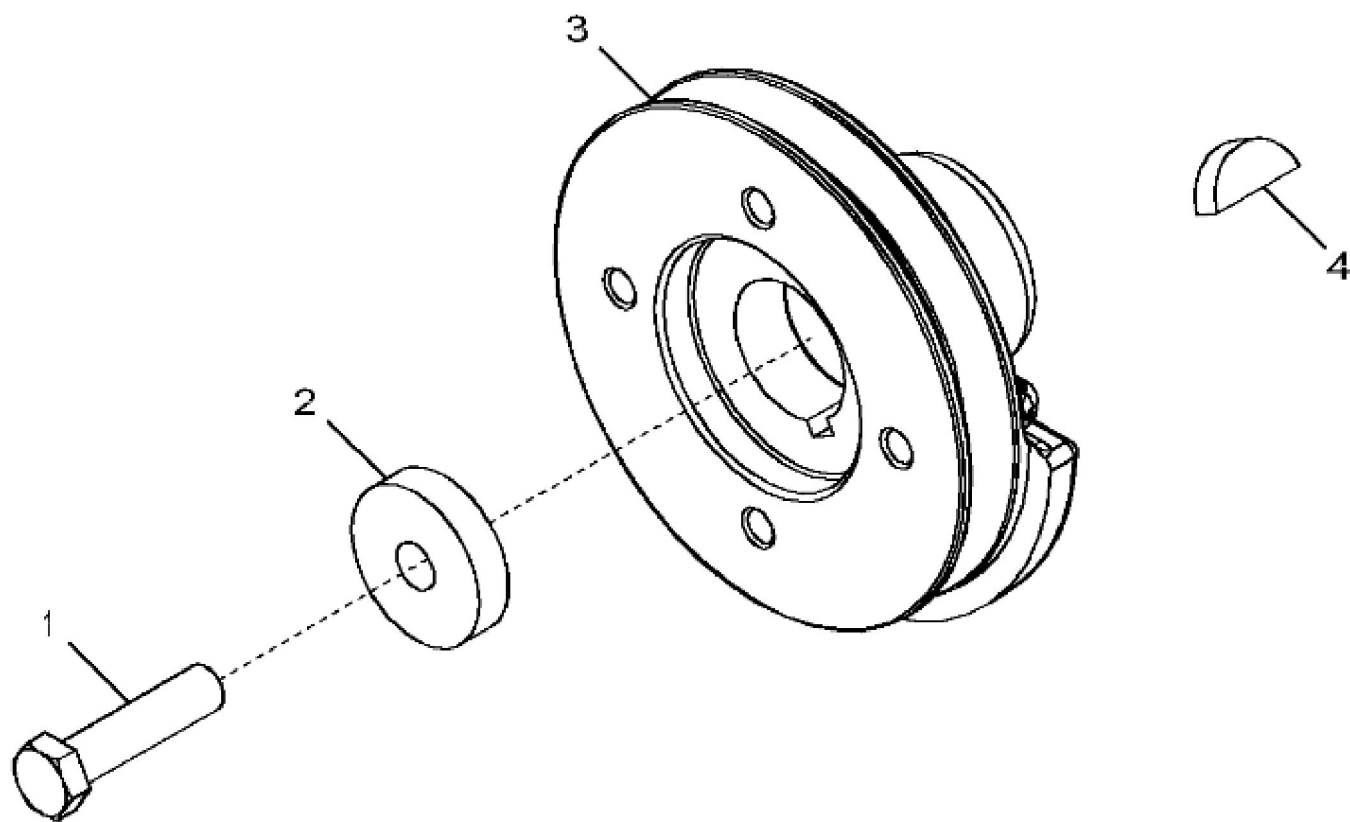

KEY	PART NO.	PART NAME	QTY	REMARKS	
1	RE554007	SCREW	6		
2	RE538676	COVER	1		
3	R75729	GASKET	1		

**<https://www.ebooklibonline.com>**

Hello dear friend!

Thank you very much for reading.

Enter the link into your browser.

The full manual is available for immediate download.

**<https://www.ebooklibonline.com>**

1254\_RE549361\_PCD

KEY	PART NO.	PART NAME	QTY	REMARKS	
1	RE549496	FILLER NECK	1		
2	R90788	PLUG	1		
3	T20328	GASKET	1		
4	R87259	GASKET	1		
5	19M7803	SCREW	1	M8 X 70	
6	19M7867	SCREW	1	M8 X 25	

**Thank you so much for reading**

KEY	PART NO.	PART NAME	QTY	REMARKS	
1	R534716	PULLEY	1	MARKED R539568	
2	26H27	SHAFT KEY	1	5/16" X 1-1/8"	
3	R109086	SPACER	1		
4	R537016	CAP SCREW	1		

1352\_ETN128350\_PCD