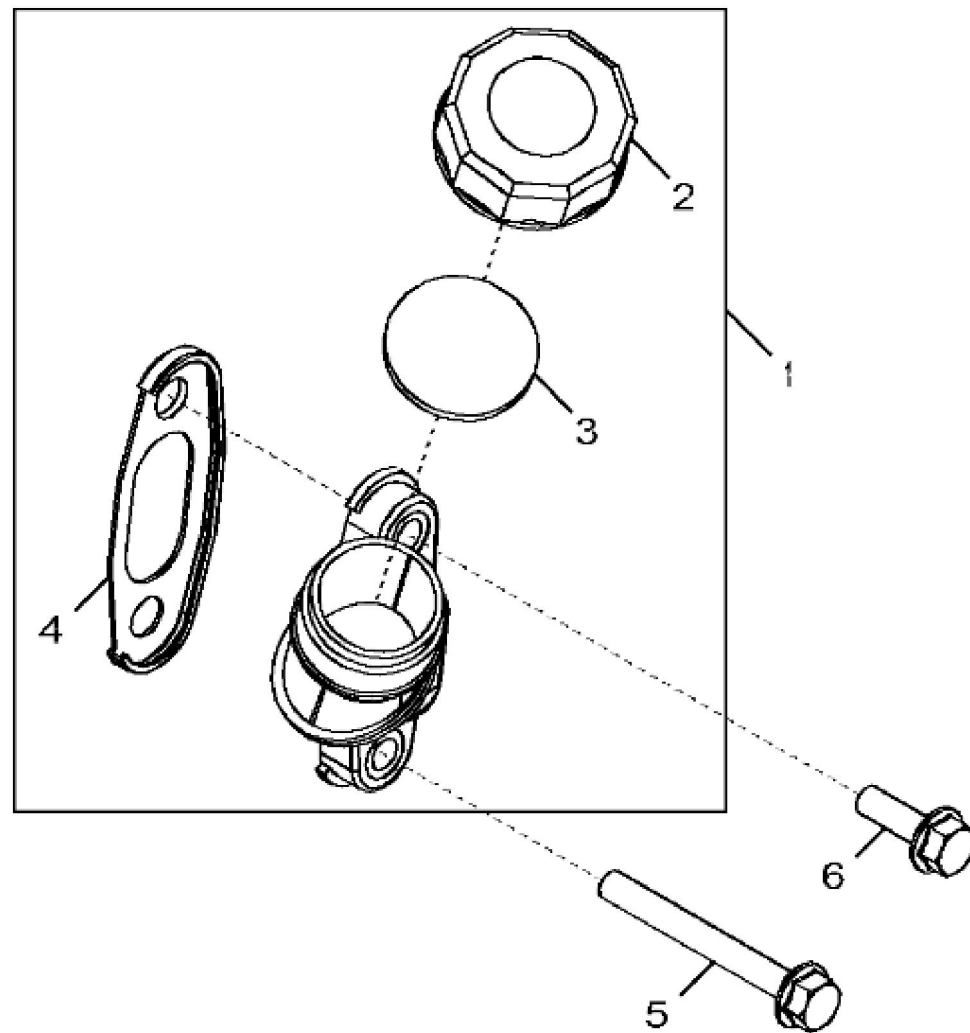

KEY	PART NO.	PART NAME	QTY	REMARKS	
1	RE554007	SCREW	6		
2	RE538676	COVER	1		
3	R75729	GASKET	1		

**<https://www.ebooklibonline.com>**

Hello dear friend!

Thank you very much for reading.

Enter the link into your browser.

The full manual is available for immediate download.

**<https://www.ebooklibonline.com>**

1254\_RE549361\_PCD

KEY	PART NO.	PART NAME	QTY	REMARKS	
1	RE549496	FILLER NECK	1		
2	R90788	PLUG	1		
3	T20328	GASKET	1		
4	R87259	GASKET	1		
5	19M7803	SCREW	1	M8 X 70	
6	19M7867	SCREW	1	M8 X 25	

**Thank you so much for reading**

KEY	PART NO.	PART NAME	QTY	REMARKS	
1	R534716	PULLEY	1	MARKED R539568	
2	26H27	SHAFT KEY	1	5/16" X 1-1/8"	
3	R109086	SPACER	1		
4	R537016	CAP SCREW	1		

1352\_ETN128350\_PCD