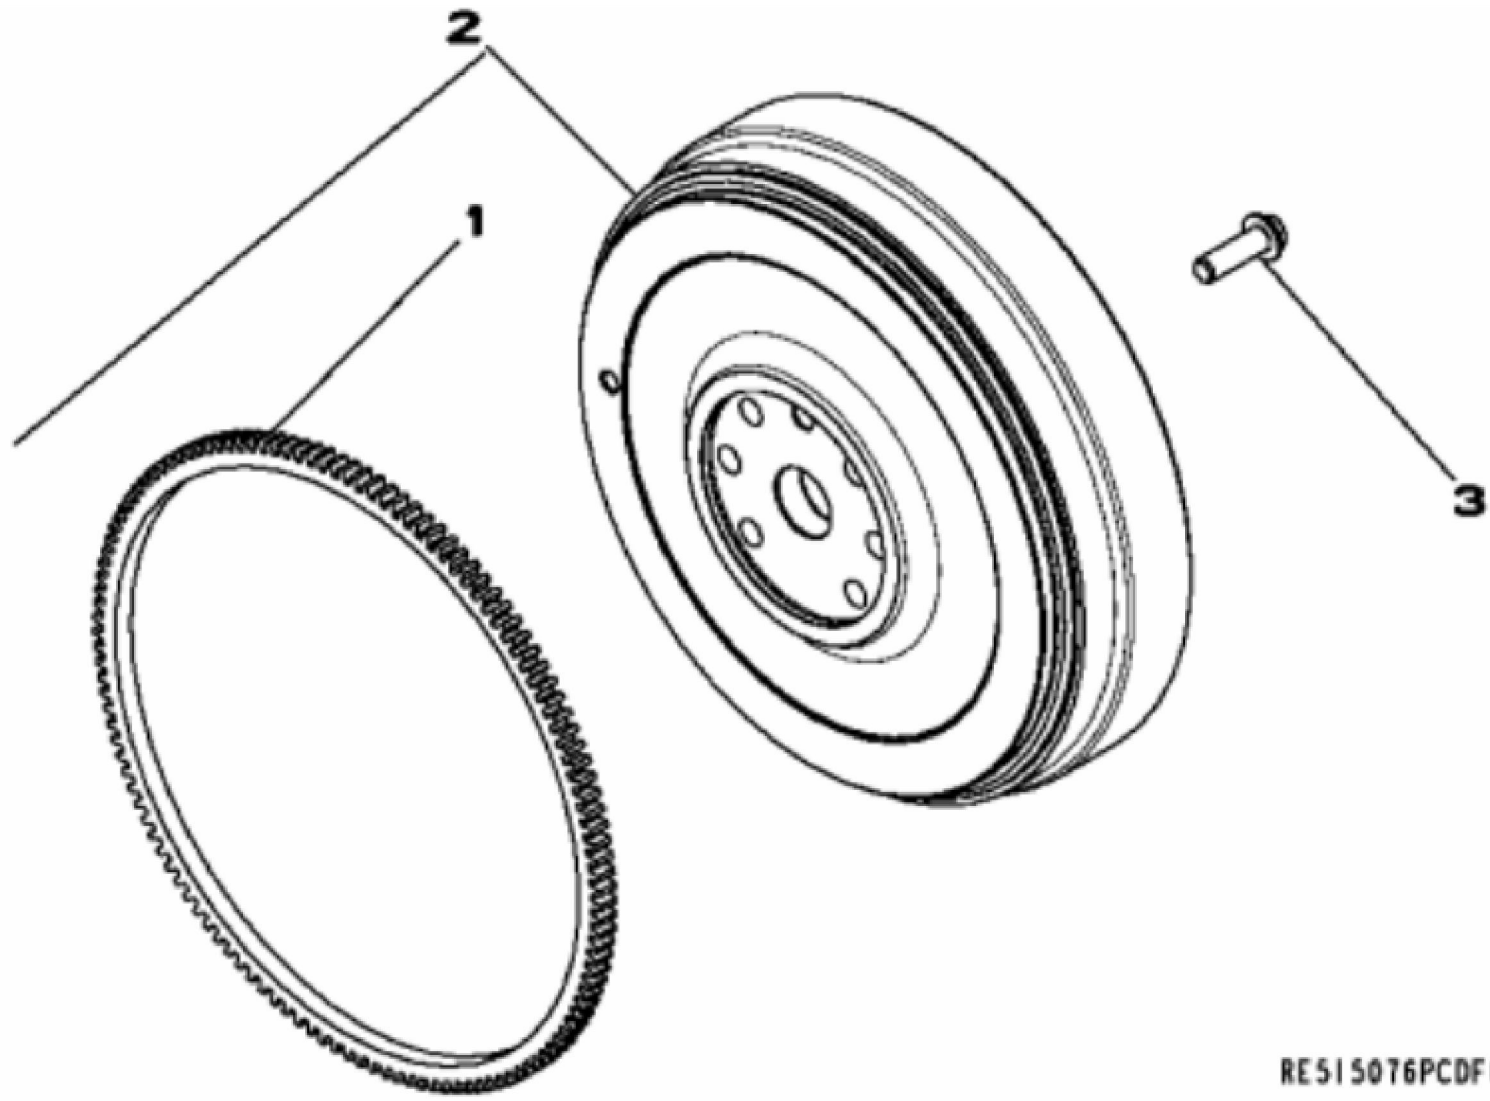

HOUSING

KEY	PART NO.	PART NAME	QTY	REMARKS	
1	R515294	HOUSING	1		
2	19M7788	SCREW	3	M12 X 25	

RE515076PCDF01