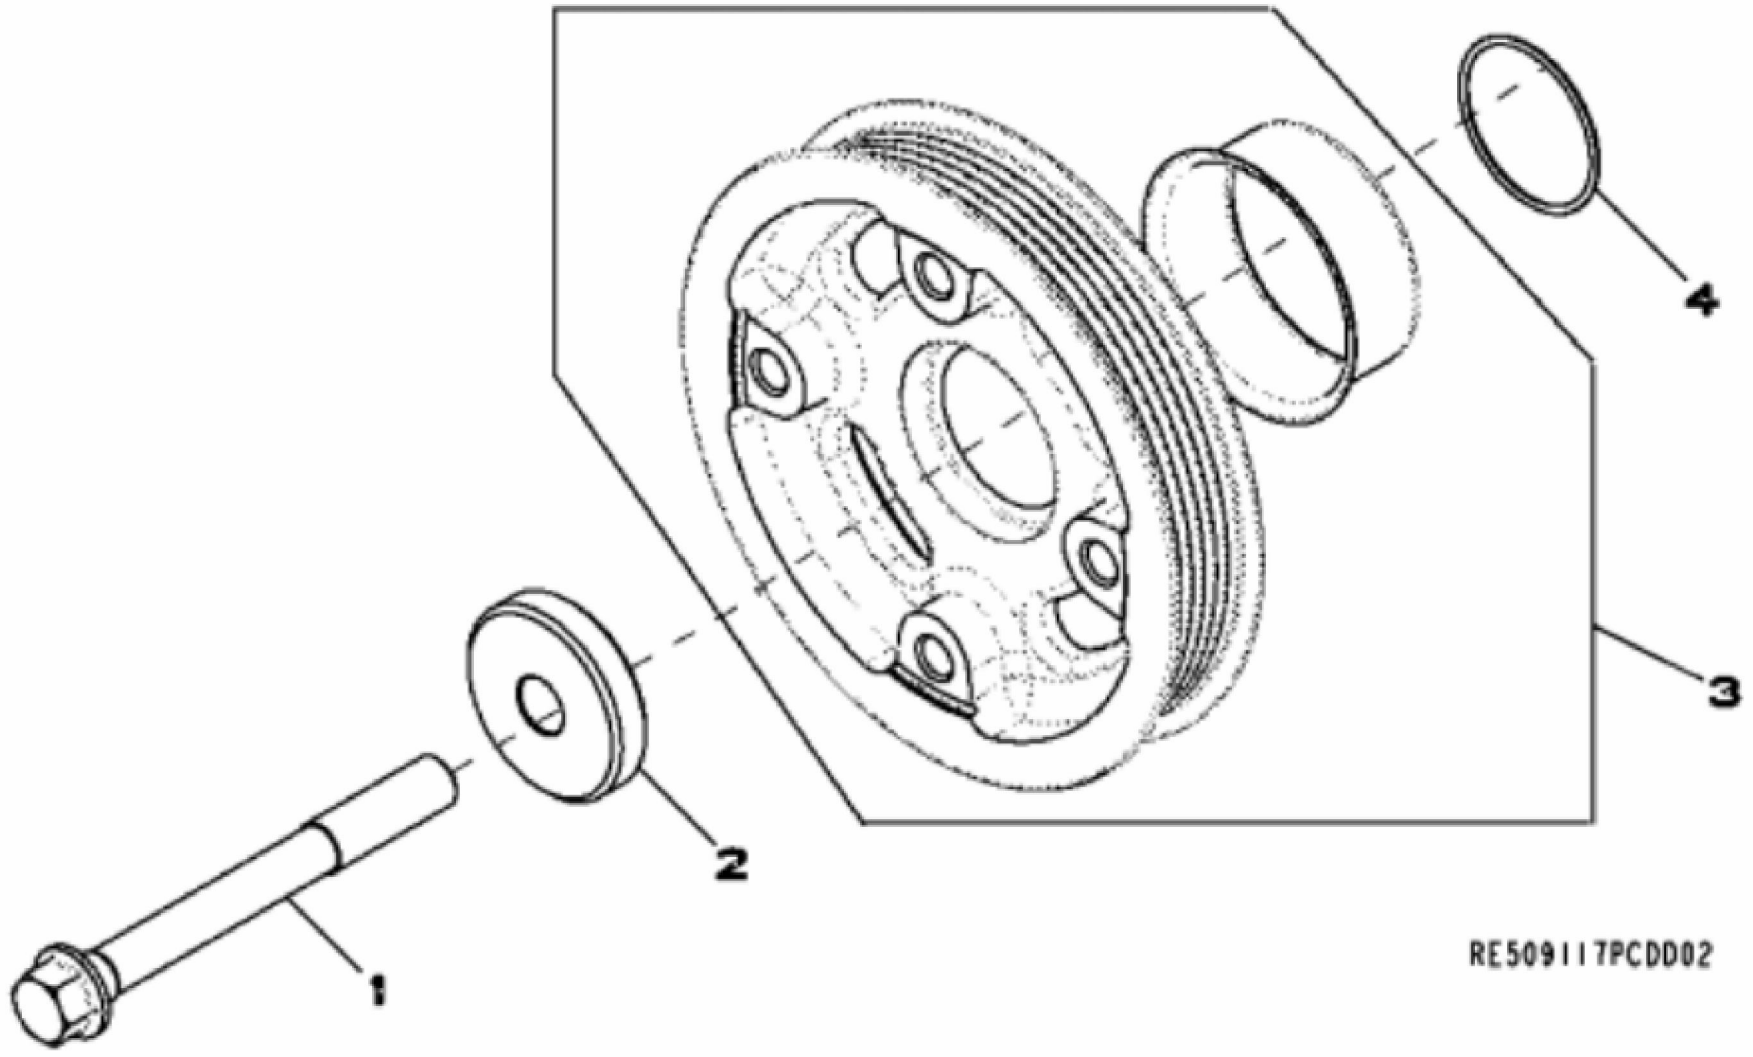

RE509117PCDD02

John Deere > Turf And Utility >TRACTOR, COMPACT UTILITY >4720 - TRACTOR, COMPACT UTILITY >4720 Compact Utility Tractor >21 ENGINE 4024TLV03-RE516055 >ST293043 - 1301 CRANKSHAFT PULLEY

KEY	PART NO.	PART NAME	QTY	REMARKS	
1	R504680	CAP SCREW	1	M12 X 110	
2	R502885	BUSHING	1	ID 13MM	
3	RE520244	PULLEY	1	(ALSO ORDER AR67942)	
4	T143324	O-RING	1