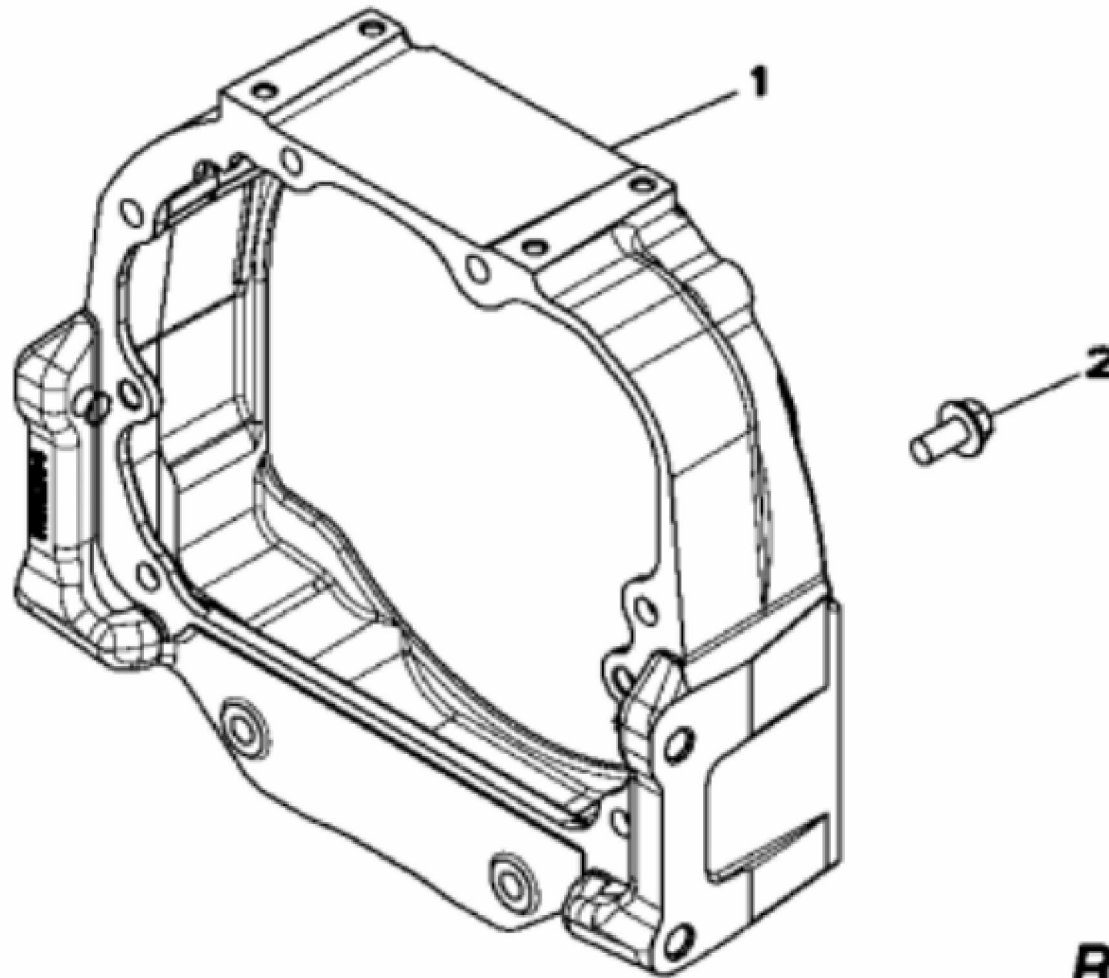

RE509872PCDD03

John Deere > Turf And Utility >TRACTOR, COMPACT UTILITY >4720 - TRACTOR, COMPACT UTILITY >4720 Compact Utility Tractor >21 ENGINE 4024TLV03-RE516055 >ST293042 - 1101 ROCKER ARM COVER

KEY	PART NO.	PART NAME	QTY	Engine Serial No.	REMARKS	
1	RE517080	SCREW	5			
2	R26287	O-RING	5			
3	RE509946	VALVE COVER	1			
4	R504876	ISOLATOR	1			
5	37M7089	SCREW	2		M6 X 12	
6	R515057	FILLER CAP	1			
7	RE42713	PIPE PLUG	1	____-052424	1/8"-27NPT	
..	PM710XX280	SEALANT	AR			

John Deere > Turf And Utility >TRACTOR, COMPACT UTILITY >4720 - TRACTOR, COMPACT UTILITY >4720 Compact Utility Tractor >21 ENGINE 4024TLV03-RE516055 >ST293043 - 1301 CRANKSHAFT PULLEY

KEY	PART NO.	PART NAME	QTY	REMARKS	
1	R504680	CAP SCREW	1	M12 X 110	
2	R502885	BUSHING	1	ID 13MM	
3	RE520244	PULLEY	1	(ALSO ORDER AR67942)	
4	T143324	O-RING	1		