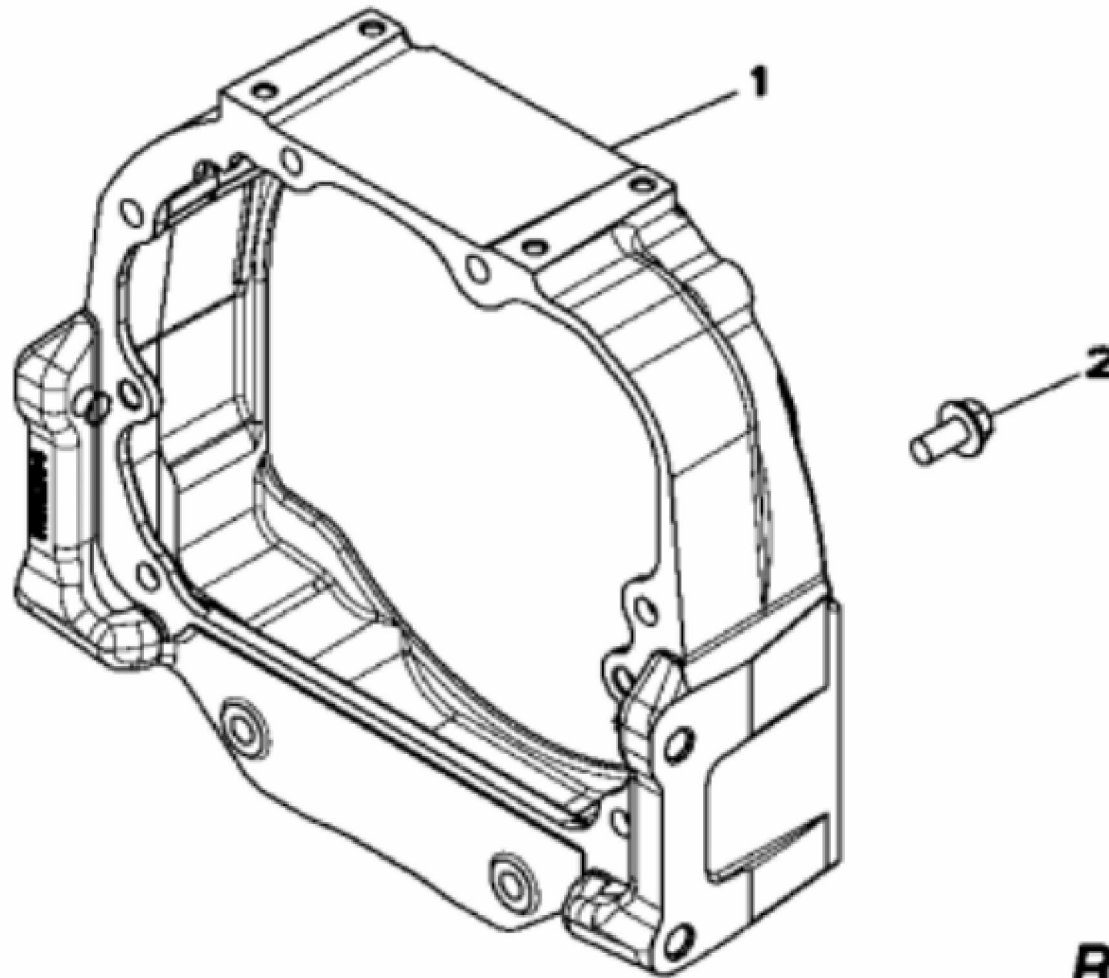

RE509872PCDD03

John Deere > Turf And Utility >TRACTOR, COMPACT UTILITY >4520 - TRACTOR, COMPACT UTILITY >4520 Compact Utility Tractor >20 ENGINE 4024TLV02-RE516054 >ST293042 - 1101 ROCKER ARM COVER

KEY	PART NO.	PART NAME	QTY	Engine Serial No.	REMARKS
1	RE517080	SCREW	5		
2	R26287	O-RING	5		
3	RE509946	VALVE COVER	1		
4	R504876	ISOLATOR	1		
5	37M7089	SCREW	2		M6 X 12
6	R515057	FILLER CAP	1		
7	RE42713	PIPE PLUG	1	____-052424	1/8"-27NPT
..	PM710XX280	SEALANT	AR		

John Deere > Turf And Utility >TRACTOR, COMPACT UTILITY >4520 - TRACTOR, COMPACT UTILITY >4520 Compact Utility Tractor >20 ENGINE 4024TLV02-RE516054 >ST293043 - 1301 CRANKSHAFT PULLEY

KEY	PART NO.	PART NAME	QTY	REMARKS	
1	R504680	CAP SCREW	1	M12 X 110	
2	R502885	BUSHING	1	ID 13MM	
3	RE520244	PULLEY	1	(ALSO ORDER AR67942)	
4	T143324	O-RING	1		