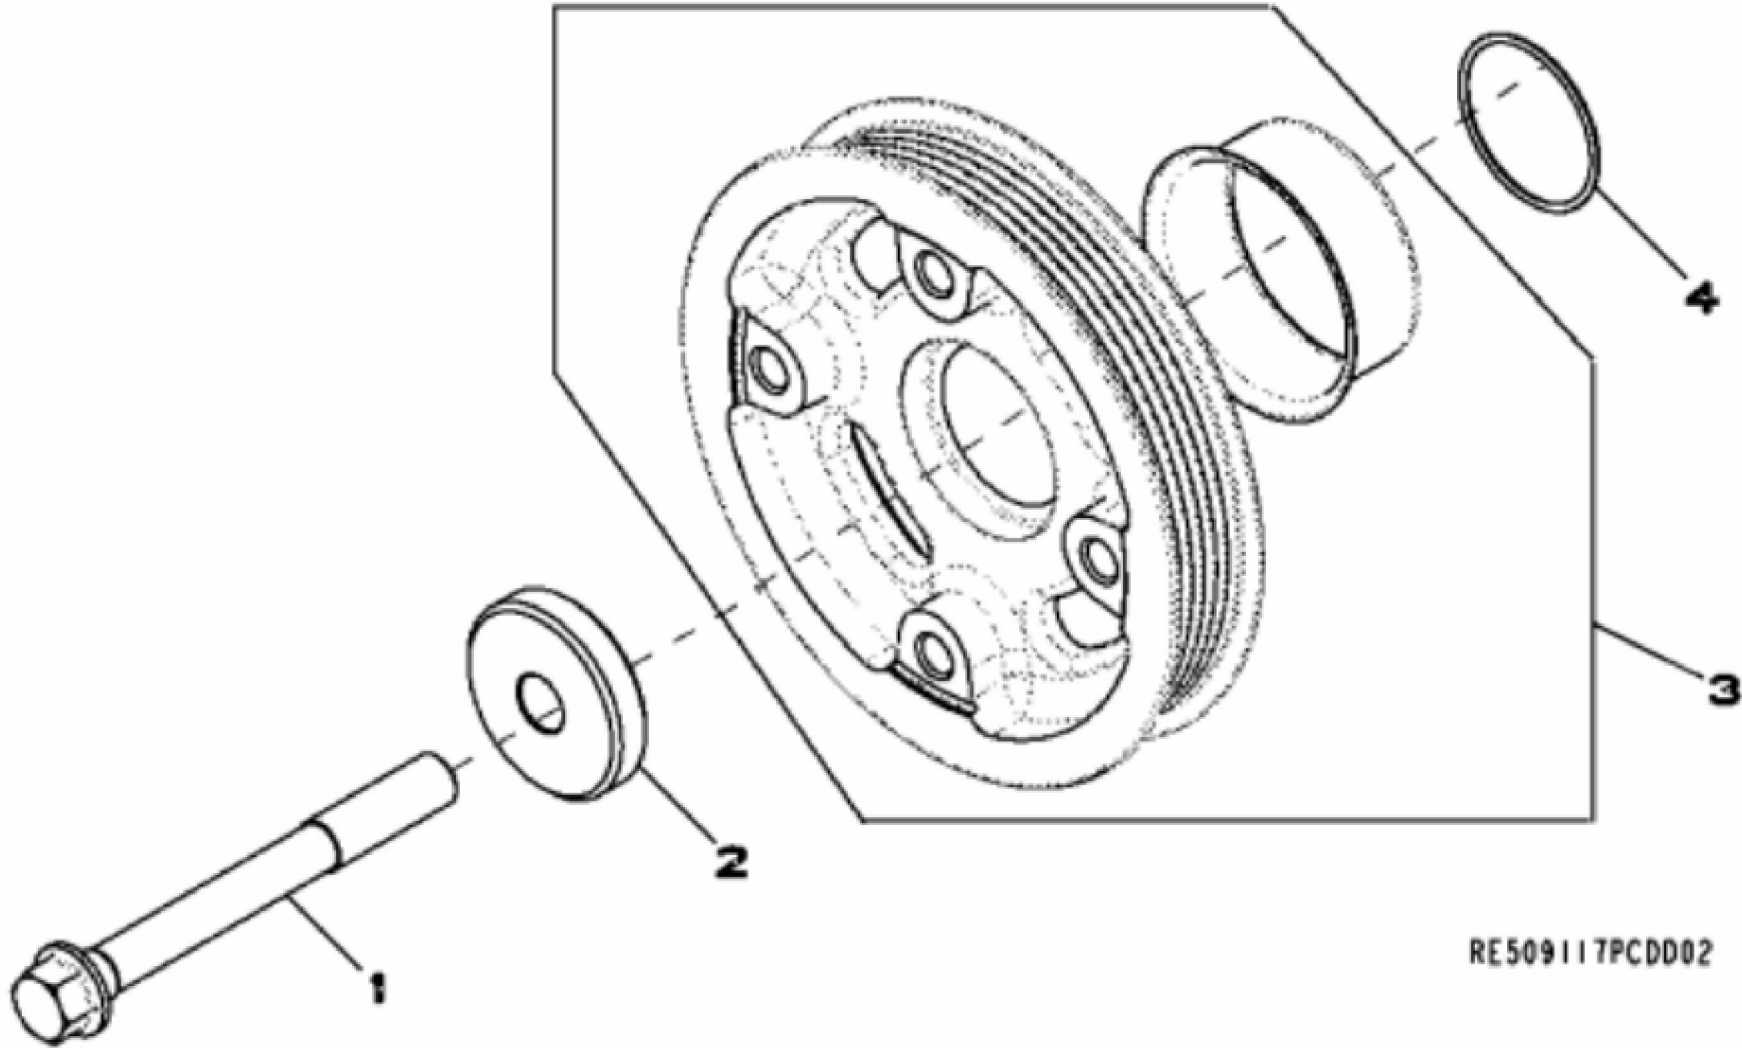

RE509117PCDD02

John Deere > Turf And Utility >TRACTOR, COMPACT UTILITY >4520 - TRACTOR, COMPACT UTILITY >4520 Compact Utility Tractor >20 ENGINE 4024TLV02-RE516054 >ST293043 - 1301 CRANKSHAFT PULLEY

KEY	PART NO.	PART NAME	QTY	REMARKS	
1	R504680	CAP SCREW	1	M12 X 110	
2	R502885	BUSHING	1	ID 13MM	
3	RE520244	PULLEY	1	(ALSO ORDER AR67942)	
4	T143324	O-RING	1