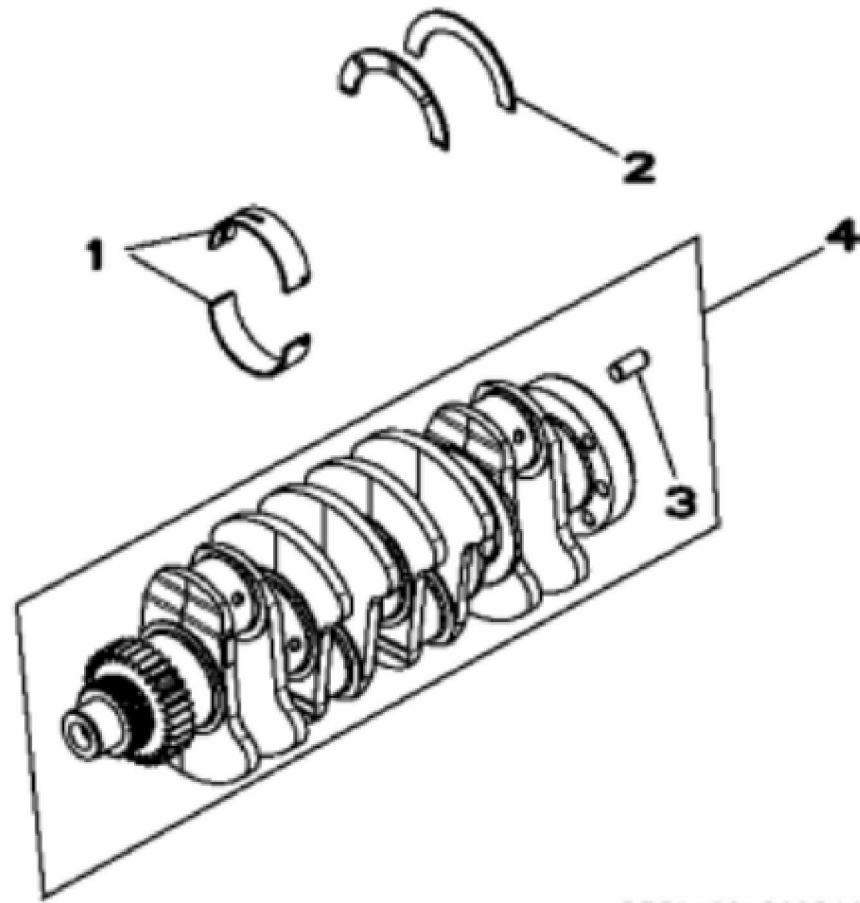

RE504881PCDD06

John Deere > Turf And Utility >TRACTOR, COMPACT UTILITY >4320 - TRACTOR, COMPACT UTILITY >4320 Compact Utility Tractor >20 ENGINE 4024TLV01-RE516053 >ST293065 - 4701 CRANKSHAFT / BEARINGS

KEY	PART NO.	PART NAME	QTY	REMARKS	
1	.....	BEARING KIT	5	STD (9901) (ORDER RE520626)	
2	R502796	THRUST WASHER	2	(1 PC)	
2	.....	KIT	1	(2 PC), (9901)	
3	R48685	DOWEL PIN	1		
4	RE504879	CRANKSHAFT	1		
4	SE501642	CRANKSHAFT REMAN	1	(REMAN FOR RE504879)