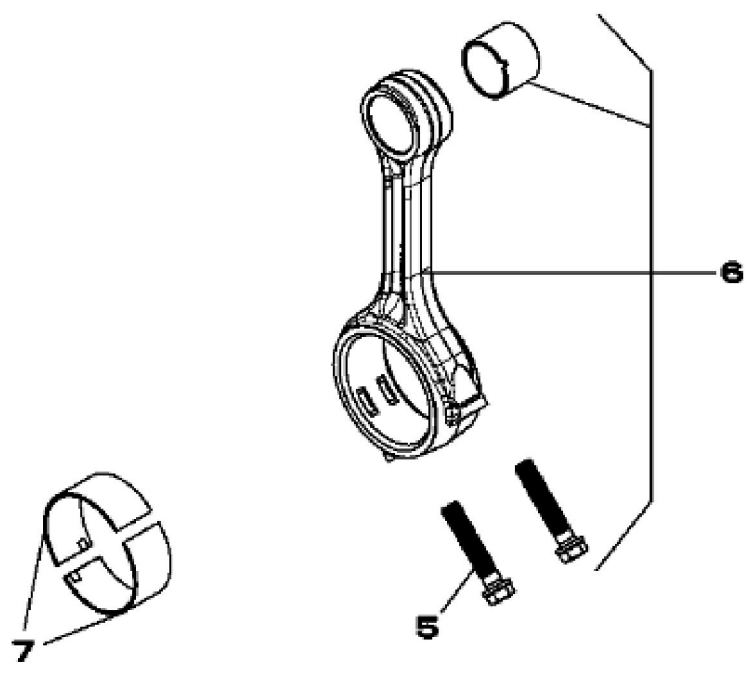

KEY	PART NO.	PART NAME	QTY	Engine Serial No.	REMARKS
1	CYLINDER BLOCK	NA	____-129992	(MARKEDR502568) (USE WITH RE515352)
1	CYLINDER BLOCK	NA	129993-____	(MARKEDR522220) (USE WITH RE529912)
2	R528188	PIN	4		
3	R502725	PLUG	1		(Dipstick Tube)
4	RE71255	PIPE PLUG	25		1/8"-27NPT
5	34M7247	SPRING PIN	2		11 X 16 mm
6	R504965	PLUG	1		
7	15H685	PIPE PLUG	1		1/4"
8	R48685	DOWEL PIN	2		(SUB FOR A120R)
9	R116466	PLUG	6		
10	R515003	SCREW	8		
11	R515004	SCREW	2		
12	R505135	ORIFICE	4		
13	R503315	BUSHING	4		
14	T18891	PLUG	1		OD=16MM
15	R504808	BUSHING	4		
16	34M7094	SPRING PIN	1		4 X 16 mm
17	L157372	SCREW	2		
18	CAMSHAFT	1		(MARKEDR528140) (ORDER RE524771)
18	RE524771	CAM KIT	1		
18	SE501618	CAMSHAFT REMAN	1		(REMAN FOR RE524771)
19	RE518215	BALL BEARING	1		
..	COMPLETE BLOCK ASSEMBLY	1		(9901)
..	OIL PUMP INTAKE	1		(1900)

John Deere > Turf And Utility >TRACTOR, COMPACT UTILITY >4320 - TRACTOR, COMPACT UTILITY >4320 Compact Utility Tractor >20 ENGINE 4024TLV01-RE516053 >ST293065 - 4701 CRANKSHAFT / BEARINGS

KEY	PART NO.	PART NAME	QTY	REMARKS	
1	BEARING KIT	5	STD (9901) (ORDER RE520626)	
2	R502796	THRUST WASHER	2	(1 PC)	
2	KIT	1	(2 PC), (9901)	
3	R48685	DOWEL PIN	1		
4	RE504879	CRANKSHAFT	1		
4	SE501642	CRANKSHAFT REMAN	1	(REMAN FOR RE504879)	

KEY	PART NO.	PART NAME	QTY	REMARKS
1	RE520935	PISTON RING KIT	4	
2	40M1855	SNAP RING	8	
3	R503480	PISTON PIN	4	OD=30MM
4	RE522308	PISTON REPLACEMENT KIT	4	STD (MARKED RE522094)
5	R502503	SCREW	8	M10 X 49
6	RE504544	CONNECTING ROD	4	
6	SE501898	CONNECTING ROD REMAN	4	(REMAN FOR RE504544)
7	RE520937	BEARING KIT	4	