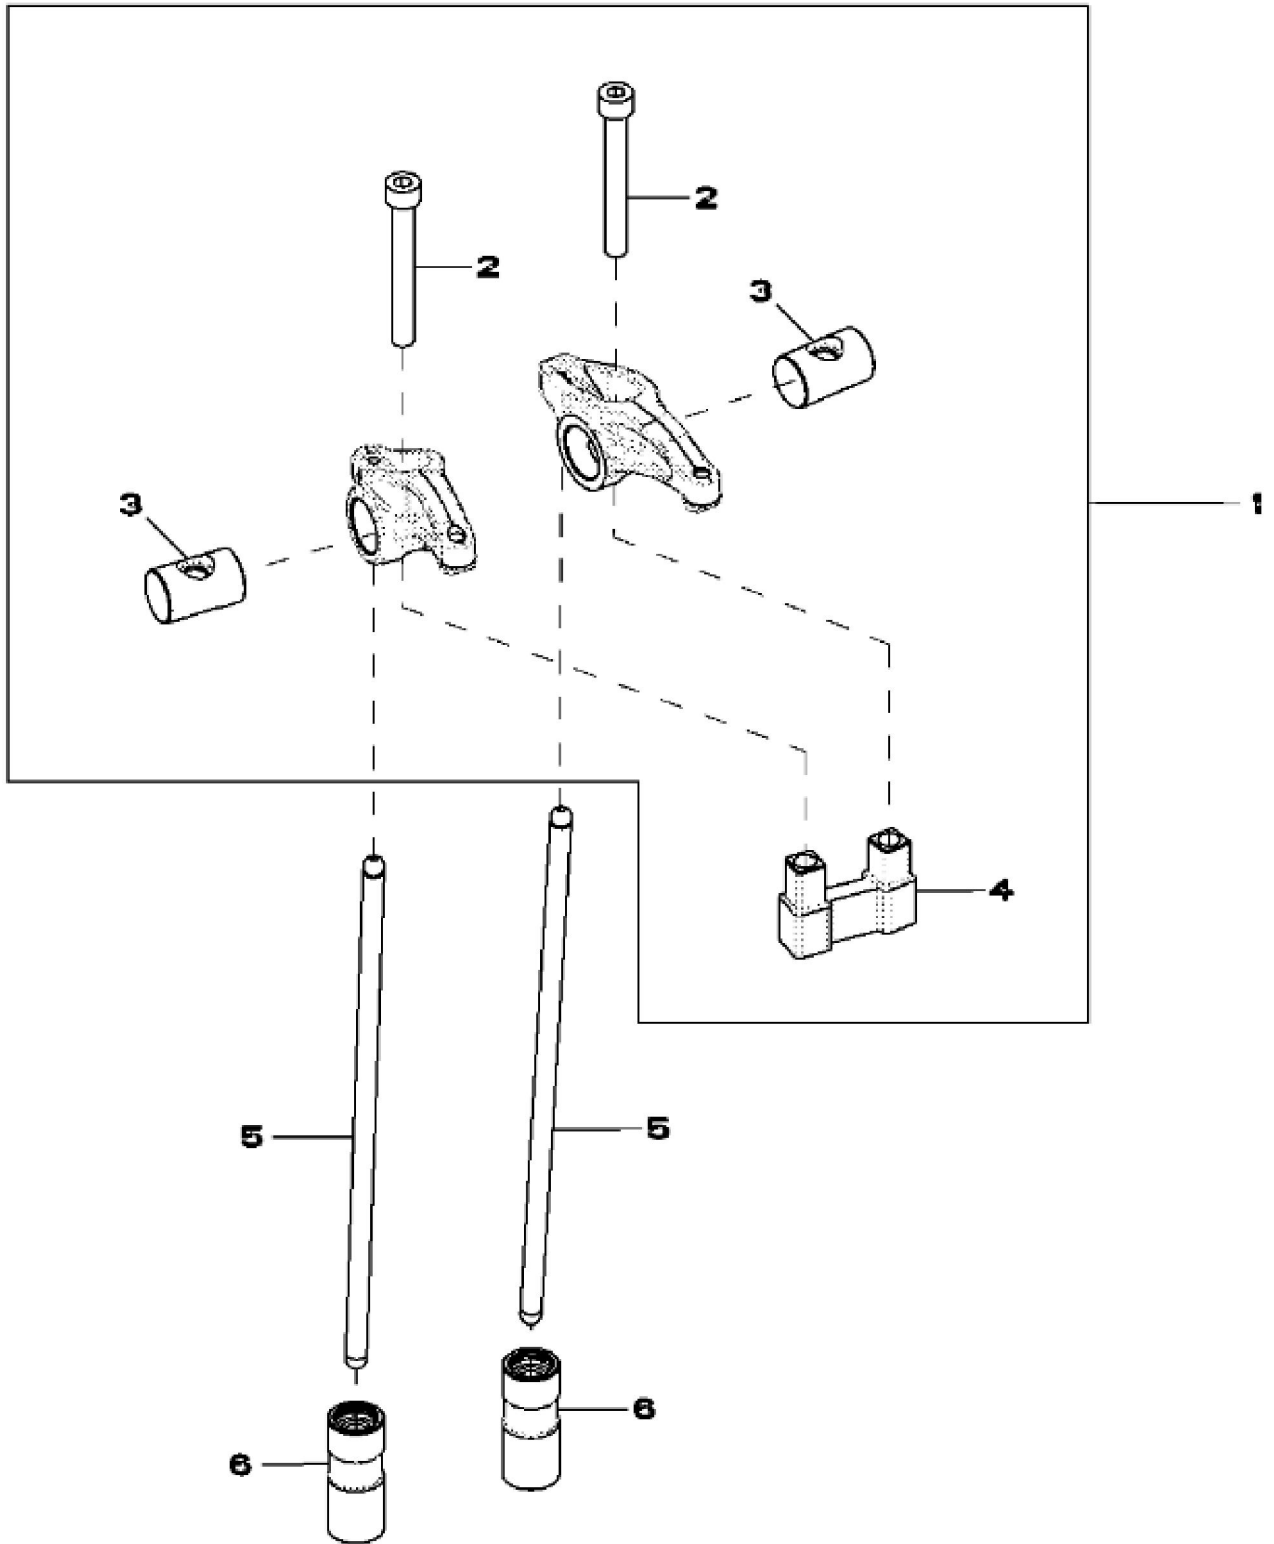

KEY	PART NO.	PART NAME	QTY	Engine Serial No.	REMARKS
1	CYLINDER BLOCK	NA	____-129992	(MARKEDR502568) (USE WITH RE515352)
1	CYLINDER BLOCK	NA	129993-____	(MARKEDR522220) (USE WITH RE529912)
2	R528188	PIN	4		
3	R502725	PLUG	1		(Dipstick Tube)
4	RE71255	PIPE PLUG	25		1/8"-27NPT
5	34M7247	SPRING PIN	2		11 X 16 mm
6	R504965	PLUG	1		
7	15H685	PIPE PLUG	1		1/4"
8	R48685	DOWEL PIN	2		(SUB FOR A120R)
9	R116466	PLUG	6		
10	R515003	SCREW	8		
11	R515004	SCREW	2		
12	R505135	ORIFICE	4		
13	R503315	BUSHING	4		
14	T18891	PLUG	1		OD=16MM
15	R504808	BUSHING	4		
16	34M7094	SPRING PIN	1		4 X 16 mm
17	L157372	SCREW	2		
18	CAMSHAFT	1		(MARKEDR528140) (ORDER RE524771)
18	RE524771	CAM KIT	1		
18	SE501618	CAMSHAFT REMAN	1		(REMAN FOR RE524771)
19	RE518215	BALL BEARING	1		
..	COMPLETE BLOCK ASSEMBLY	1		(9901)
..	OIL PUMP INTAKE	1		(1900)

John Deere > Turf And Utility >TRACTOR, COMPACT UTILITY >4320 - TRACTOR, COMPACT UTILITY >4320 Compact Utility Tractor >20 ENGINE 4024TLV01-RE516053 >ST293065 - 4701 CRANKSHAFT / BEARINGS

KEY	PART NO.	PART NAME	QTY	REMARKS	
1	BEARING KIT	5	STD (9901) (ORDER RE520626)	
2	R502796	THRUST WASHER	2	(1 PC)	
2	KIT	1	(2 PC), (9901)	
3	R48685	DOWEL PIN	1		
4	RE504879	CRANKSHAFT	1		
4	SE501642	CRANKSHAFT REMAN	1	(REMAN FOR RE504879)	

Thank you so much for reading

John Deere > Turf And Utility >TRACTOR, COMPACT UTILITY >4320 - TRACTOR, COMPACT UTILITY >4320 Compact Utility Tractor >20 ENGINE 4024TLV01-RE516053 >ST293067 - 4806 CONNECTING RODS AND PISTONS

KEY	PART NO.	PART NAME	QTY	REMARKS
1	RE520935	PISTON RING KIT	4	
2	40M1855	SNAP RING	8	
3	R503480	PISTON PIN	4	OD=30MM
4	RE522308	PISTON REPLACEMENT KIT	4	STD (MARKED RE522094)
5	R502503	SCREW	8	M10 X 49
6	RE504544	CONNECTING ROD	4	
6	SE501898	CONNECTING ROD REMAN	4	(REMAN FOR RE504544)
7	RE520937	BEARING KIT	4	