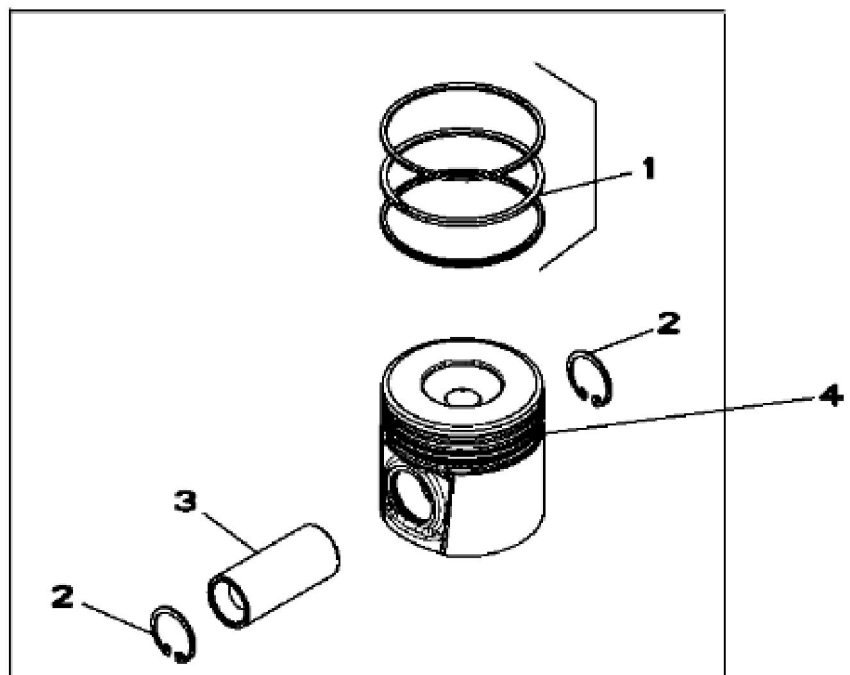

KEY	PART NO.	PART NAME	QTY	Engine Serial No.	REMARKS
1	CYLINDER BLOCK	NA	____-129992	(MARKEDR502568) (USE WITH RE515352)
1	CYLINDER BLOCK	NA	129993-____	(MARKEDR522220) (USE WITH RE529912)
2	R528188	PIN	4		
3	R502725	PLUG	1		(Dipstick Tube)
4	RE71255	PIPE PLUG	25		1/8"-27NPT
5	34M7247	SPRING PIN	2		11 X 16 mm
6	R504965	PLUG	1		
7	15H685	PIPE PLUG	1		1/4"
8	R48685	DOWEL PIN	2		(SUB FOR A120R)
9	R116466	PLUG	6		
10	R515003	SCREW	8		
11	R515004	SCREW	2		
12	R505135	ORIFICE	4		
13	R503315	BUSHING	4		
14	T18891	PLUG	1		OD=16MM
15	R504808	BUSHING	4		
16	34M7094	SPRING PIN	1		4 X 16 mm
17	L157372	SCREW	2		
18	CAMSHAFT	1		(MARKEDR528140) (ORDER RE524771)
18	RE524771	CAM KIT	1		
18	SE501618	CAMSHAFT REMAN	1		(REMAN FOR RE524771)
19	RE518215	BALL BEARING	1		
..	COMPLETE BLOCK ASSEMBLY	1		(9901)
..	OIL PUMP INTAKE	1		(1900)

John Deere > Turf And Utility >TRACTOR, COMPACT UTILITY >4320 - TRACTOR, COMPACT UTILITY >4320 Compact Utility Tractor >20 ENGINE 4024TLV01-RE516053 >ST293065 - 4701 CRANKSHAFT / BEARINGS

KEY	PART NO.	PART NAME	QTY	REMARKS	
1	BEARING KIT	5	STD (9901) (ORDER RE520626)	
2	R502796	THRUST WASHER	2	(1 PC)	
2	KIT	1	(2 PC), (9901)	
3	R48685	DOWEL PIN	1		
4	RE504879	CRANKSHAFT	1		
4	SE501642	CRANKSHAFT REMAN	1	(REMAN FOR RE504879)	

KEY	PART NO.	PART NAME	QTY	REMARKS
1	RE520935	PISTON RING KIT	4	
2	40M1855	SNAP RING	8	
3	R503480	PISTON PIN	4	OD=30MM
4	RE522308	PISTON REPLACEMENT KIT	4	STD (MARKED RE522094)
5	R502503	SCREW	8	M10 X 49
6	RE504544	CONNECTING ROD	4	
6	SE501898	CONNECTING ROD REMAN	4	(REMAN FOR RE504544)
7	RE520937	BEARING KIT	4	