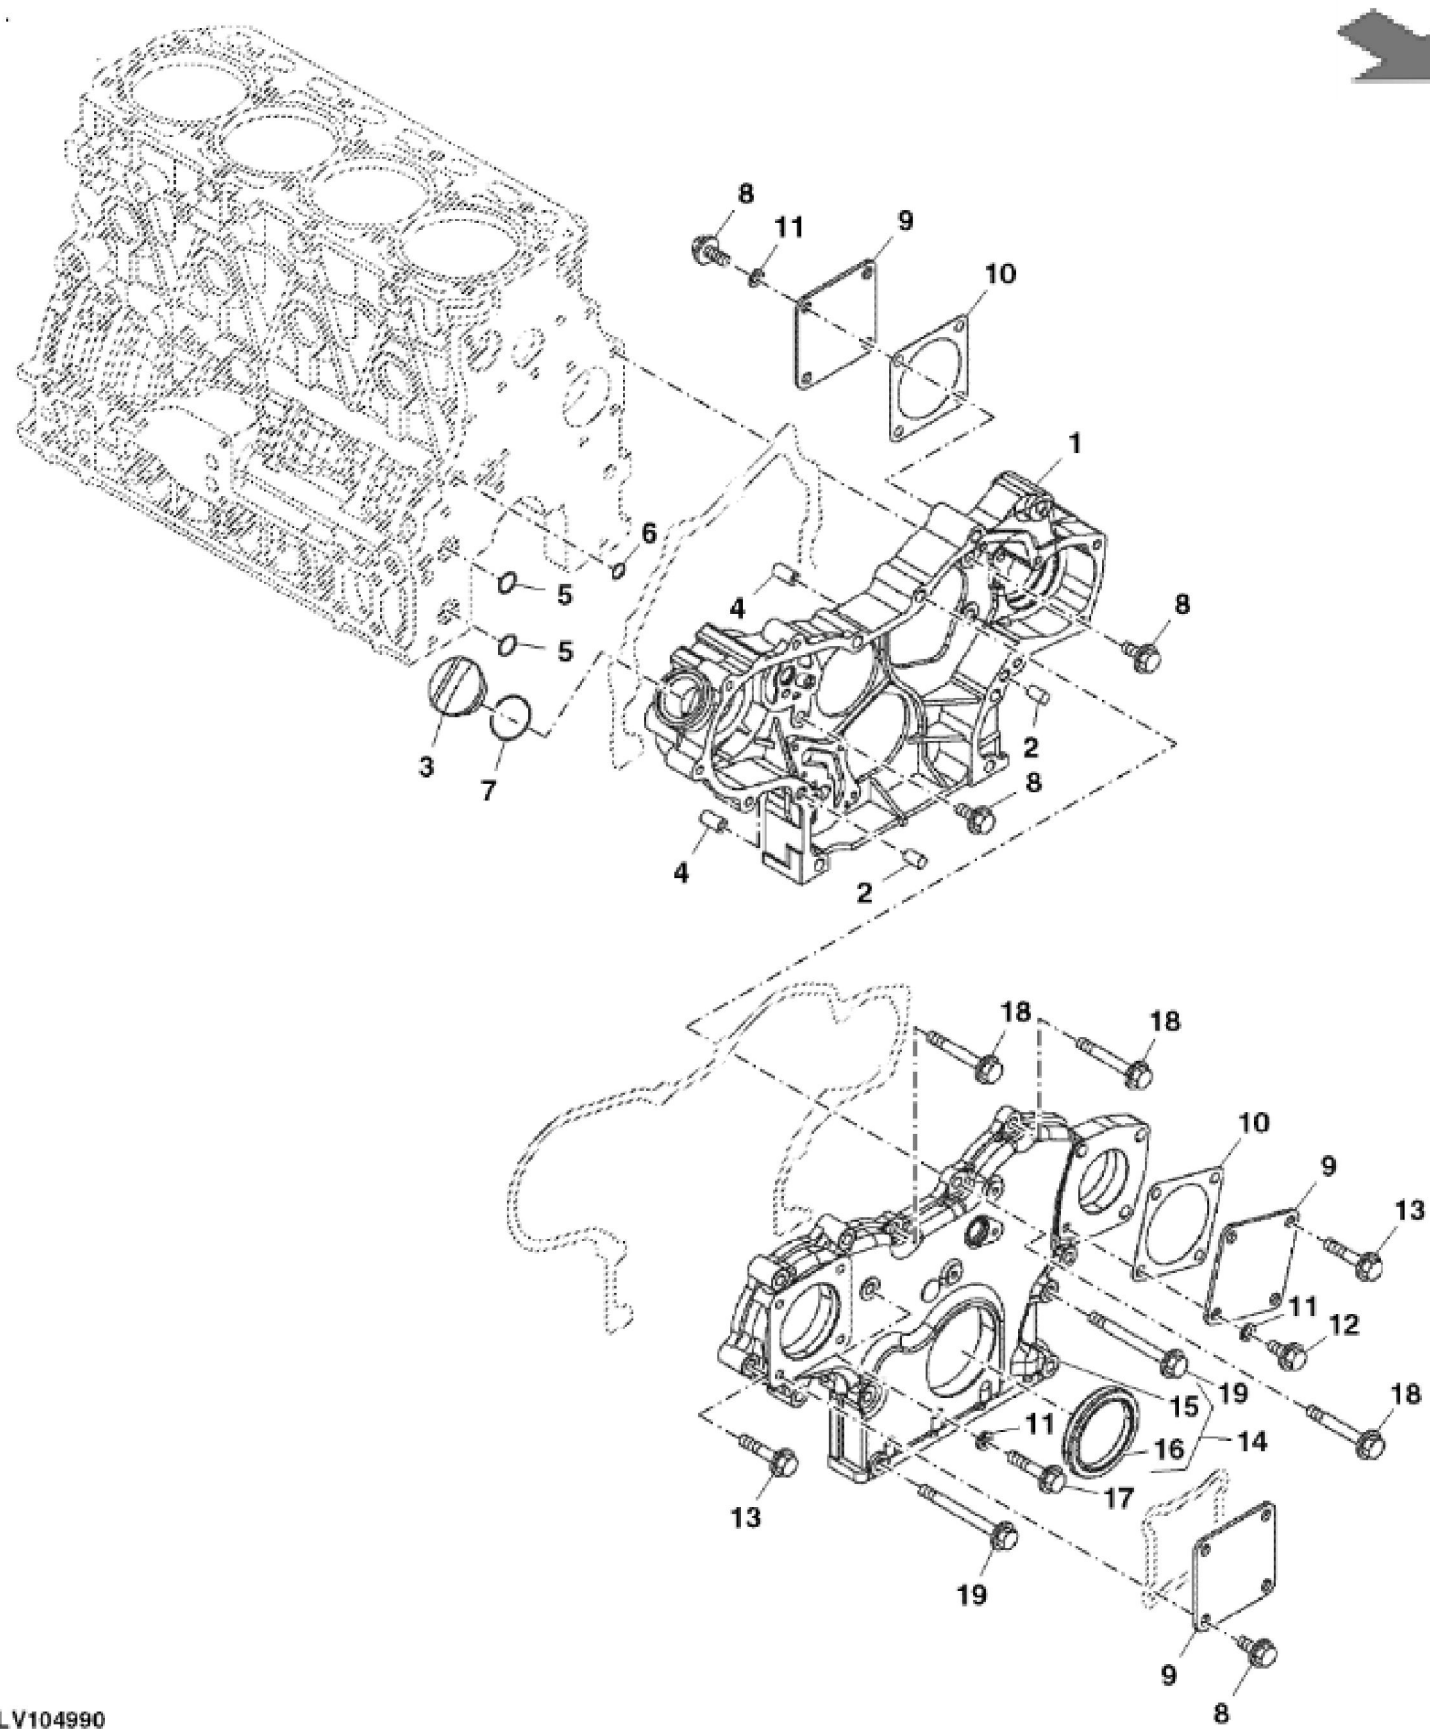

PULV104990

KEY	PART NO.	PART NAME	QTY	REMARKS	
1	MIU803207	GEAR CASE	1		
2	M802255	PIN	2		
3	M805710	CAP	1		
4	M800974	PIPE	2		
5	M810185	O-RING	2		
6	M809204	O-RING	1		
7	M805711	PACKING	1		
8	19M7865	SCREW	11	M8 X 16	
9	CH18096	COVER	3		
10	MIU802578	GASKET	2		
11	M803523	WASHER	3		
12	CH19780	BOLT	1		
13	19M8317	SCREW	8	M8 X 40	
14	MIA882962	COVER KIT	1		
15	MIU803224	COVER	1		
16	M811078	SEAL	1		
17	CH19090	BOLT	1	SUB FOR 19M7897	
18	19M7801	SCREW	3	M8 X 60	
19	CH19136	BOLT	4