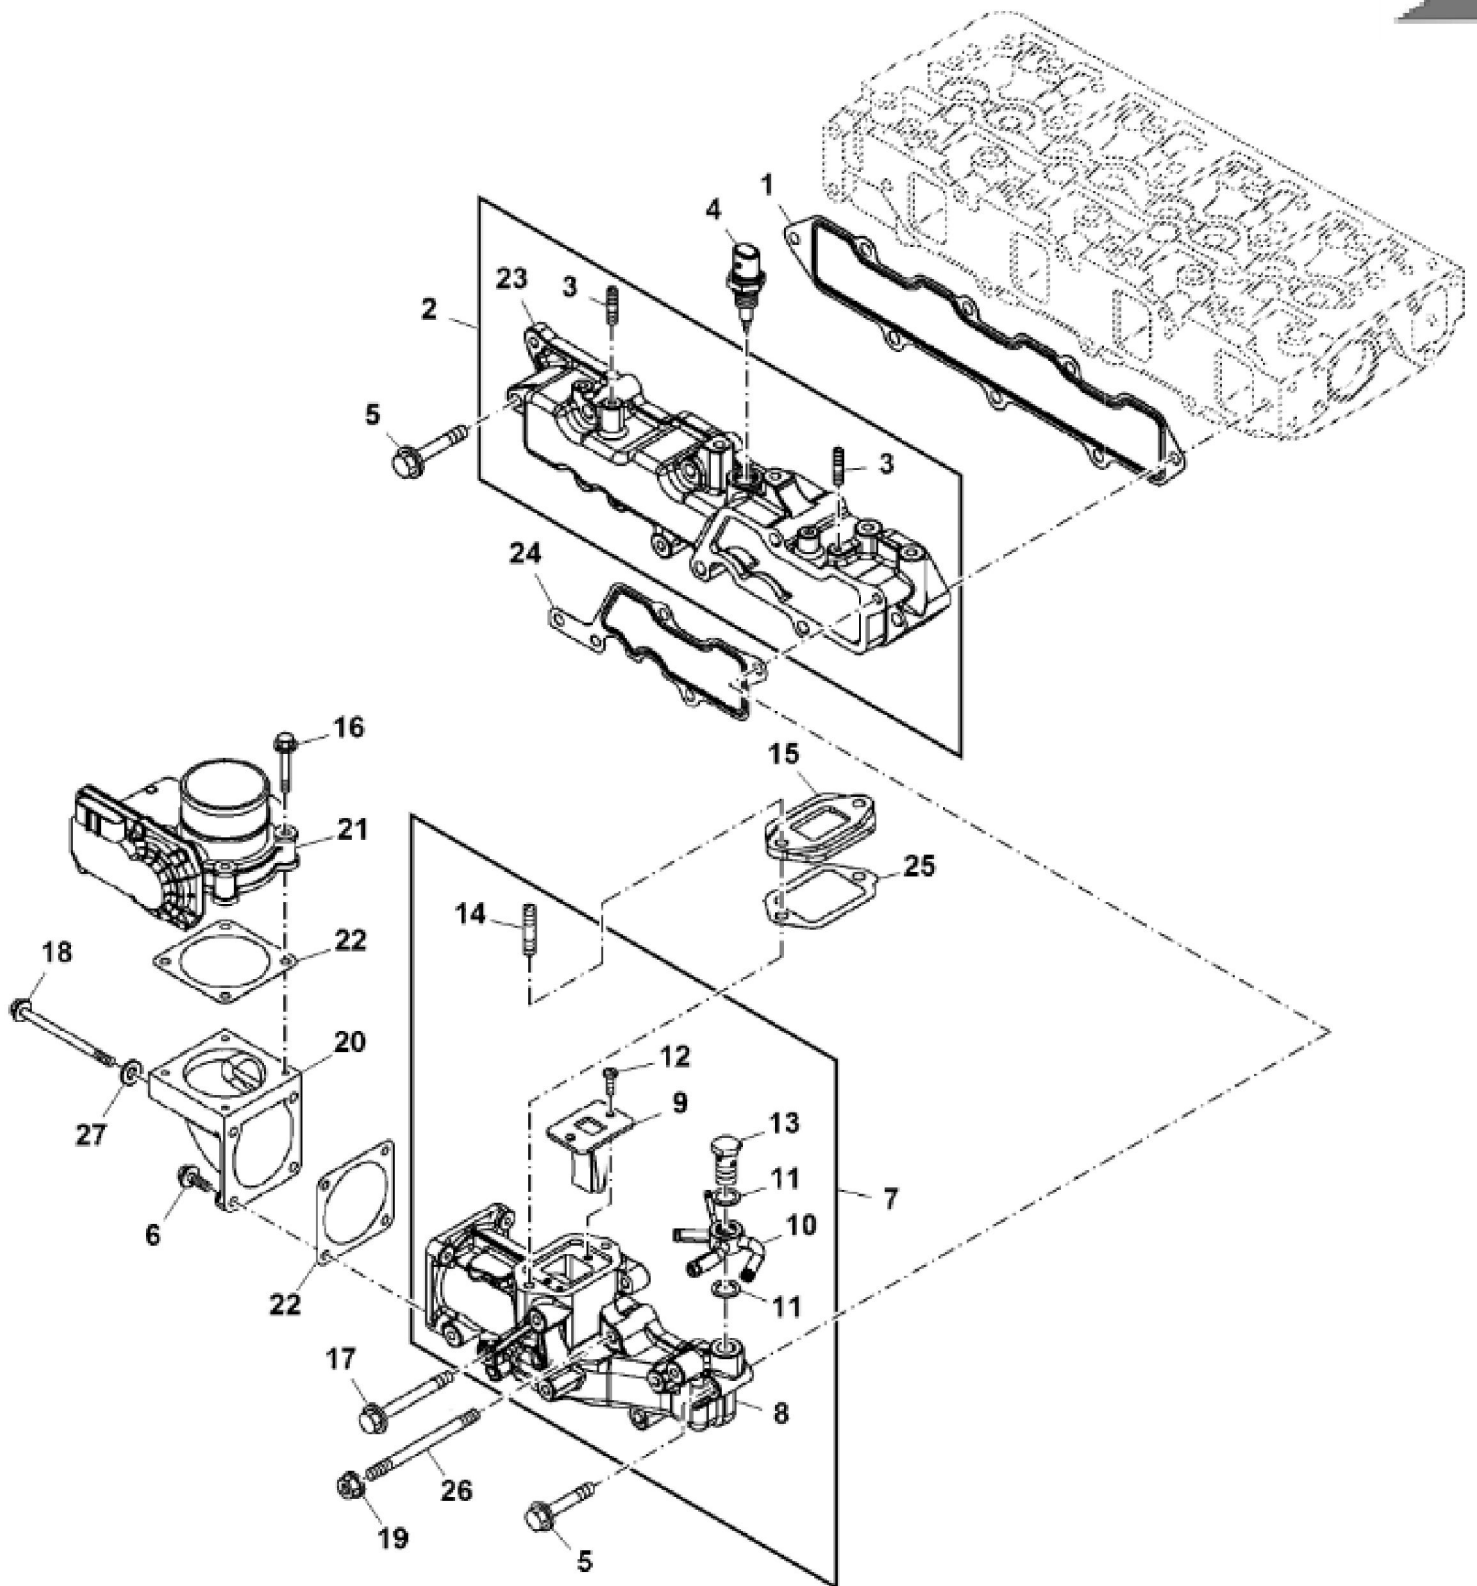

KEY	PART NO.	PART NAME	QTY	REMARKS	
1	MIA883060	CYLINDER BLOCK	1		
2	M809565	DRAIN PLUG	1		
3	15H562	PIPE PLUG	1	1"	
4	M801189	BOLT	10		
5	MIU800573	CAMSHAFT	1		
6	30M7023	PLUG	8		
7	CH10314	PLUG	1		
8	CH10335	PLUG	3		
9	MIA880555	BEARING	2		
9	MIA882809	BEARING KIT	1	OS	
10	M87801	PLUG	1		
11	M801186	BOLT	18		
12	MIA882027	GASKET KIT	1		
13	M811307	PLUG	1		
14	MIA880554	BEARING	5	Spare Part	
14	MIA880550	BEARING	5	US	
14	AM875371	BEARING KIT	5		
..	MIA13149	DIESEL ENGINE	1	MARKED 4TNV86CHT-MJT; SUB FOR MIA13034	

KEY	PART NO.	PART NAME	QTY	REMARKS	
1	MIU803207	GEAR CASE	1		
2	M802255	PIN	2		
3	M805710	CAP	1		
4	M800974	PIPE	2		
5	M810185	O-RING	2		
6	M809204	O-RING	1		
7	M805711	PACKING	1		
8	19M7865	SCREW	11	M8 X 16	
9	CH18096	COVER	3		
10	MIU802578	GASKET	2		
11	M803523	WASHER	3		
12	CH19780	BOLT	1		
13	19M8317	SCREW	8	M8 X 40	
14	MIA882962	COVER KIT	1		
15	MIU803224	COVER	1		
16	M811078	SEAL	1		
17	CH19090	BOLT	1	SUB FOR 19M7897	
18	19M7801	SCREW	3	M8 X 60	
19	CH19136	BOLT	4		

KEY	PART NO.	PART NAME	QTY	REMARKS
1	M802255	PIN	4	
2	MIU803279	FLYWHEEL	1	
3	19M7402	CAP SCREW	8	M10 X 25
4	MIU803597	OIL PAN	1	
5	AM881955	COVER	1	
6	T111565	PLUG	1	Drain
7	M811568	WASHER	1	
8	T110645	PIPE	1	
9	19M7864	SCREW	20	M8 X 12
10	CH19136	BOLT	8	
11	CH19093	BOLT	14	
12	T111562	BOLT	4	
13	M808308	BOLT	9	
14	19M8553	SCREW	1	M6 X 16
15	44M7131	DOWEL PIN	2	
16	19M7815	SCREW	5	M12 X 60
17	LVU25337	SCREW	2	
18	M132855	PLATE	1	
19	LVU26821	ROD	2	
20	14M7299	FLANGE NUT	2	M12
21	MIU802138	SENSOR	1	
22	M64850	SEALANT	1	
23	AM875375	CASE	1	
24	M805278	SEAL	1	