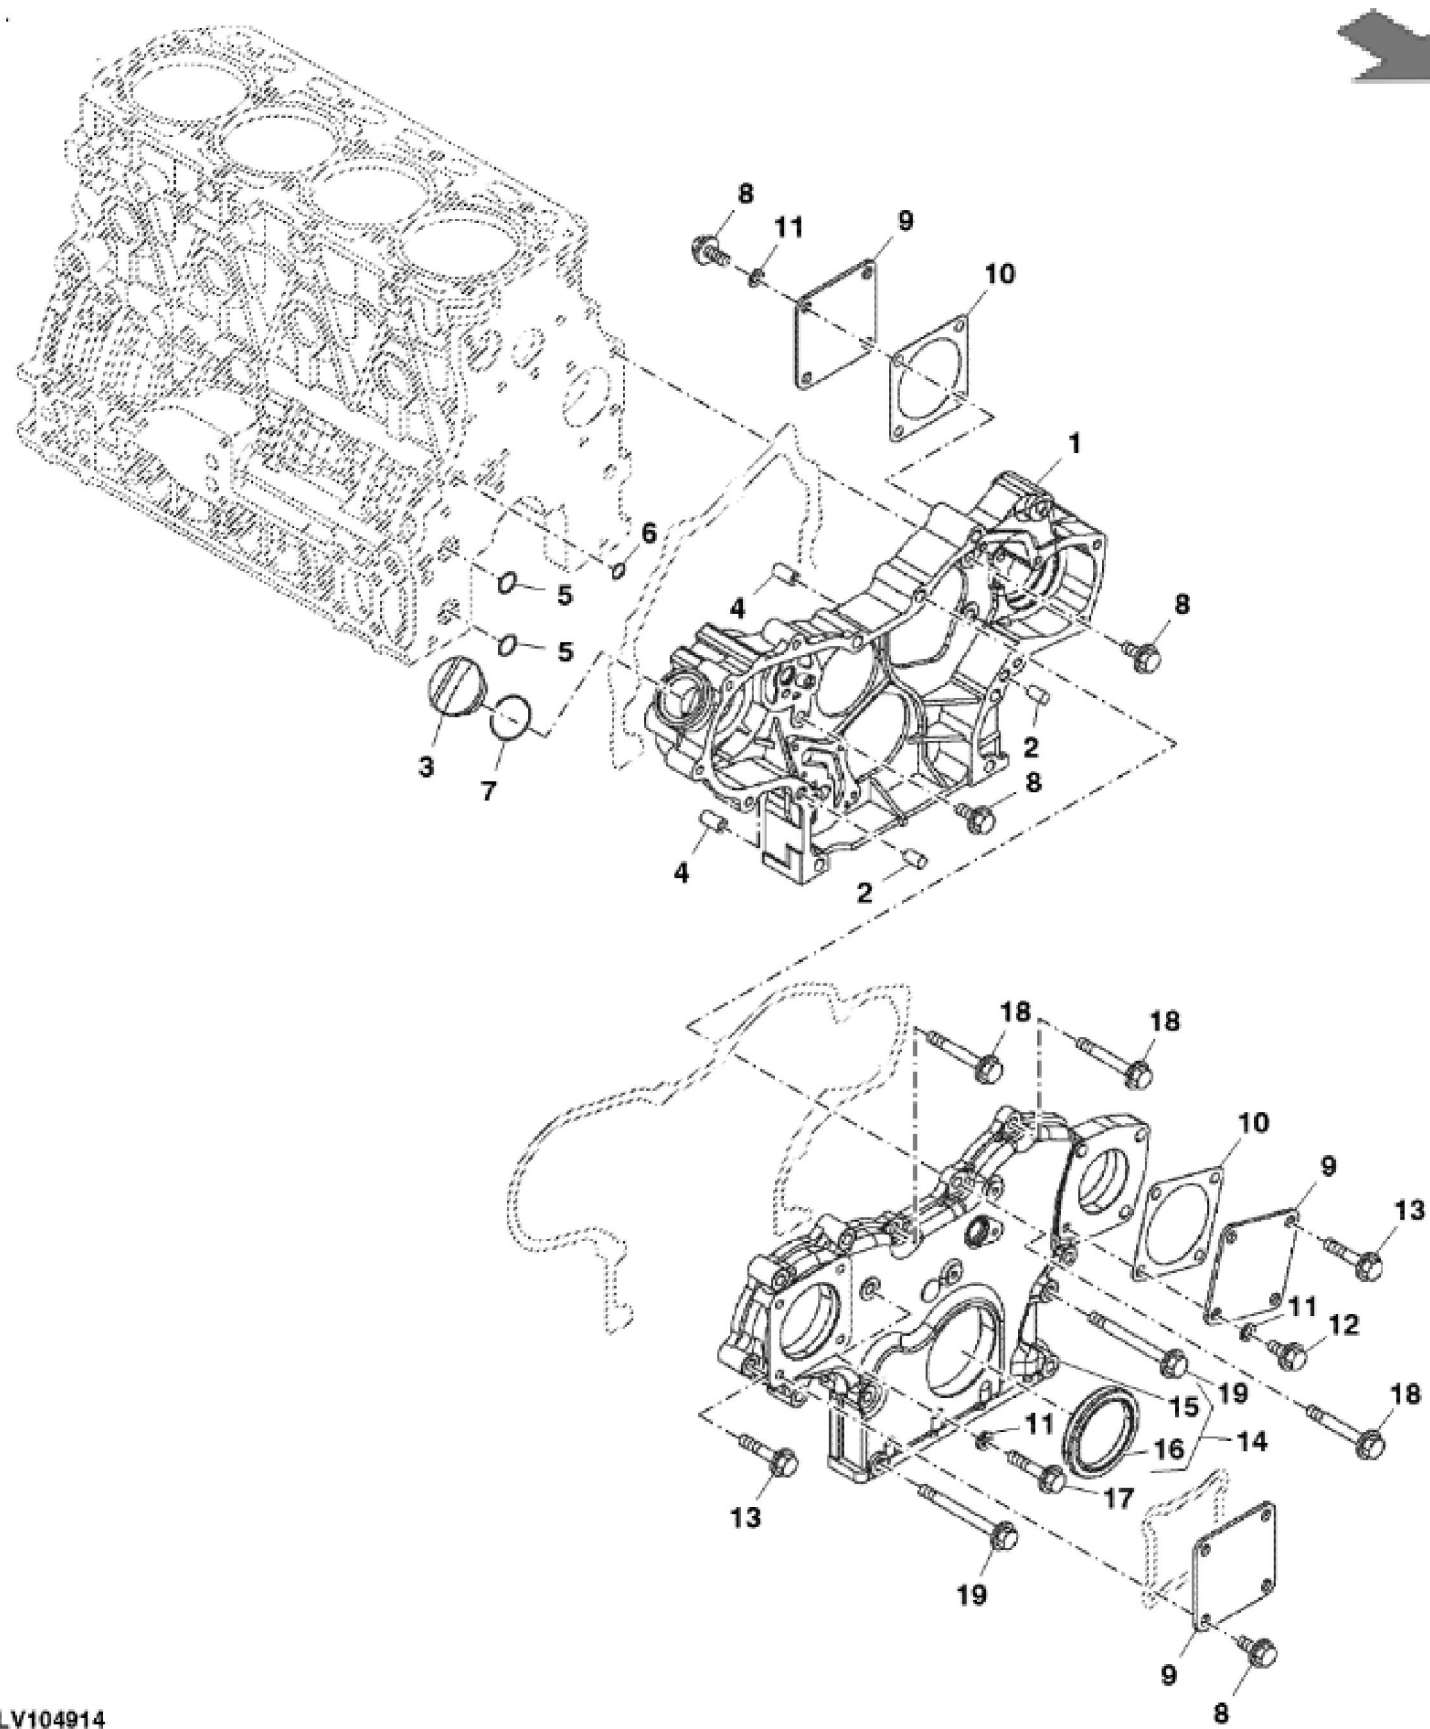

PULV104914

KEY	PART NO.	PART NAME	QTY	REMARKS	
1	MIU803207	GEAR CASE	1		
2	M802255	PIN	2		
3	M805710	CAP	1		
4	M800974	PIPE	2		
5	M810185	O-RING	2		
6	M809204	O-RING	1		
7	M805711	PACKING	1		
8	19M7865	SCREW	11	M8 X 16	
9	CH18096	COVER	3		
10	MIU802578	GASKET	2		
11	M803523	WASHER	3		
12	CH19780	BOLT	1		
13	19M8317	SCREW	8	M8 X 40	
14	MIA882962	COVER KIT	1		
15	MIU803224	COVER	1		
16	M811078	SEAL	1		
17	CH19090	BOLT	1	SUB FOR 19M7897	
18	19M7801	SCREW	3	M8 X 60	
19	CH19136	BOLT	4