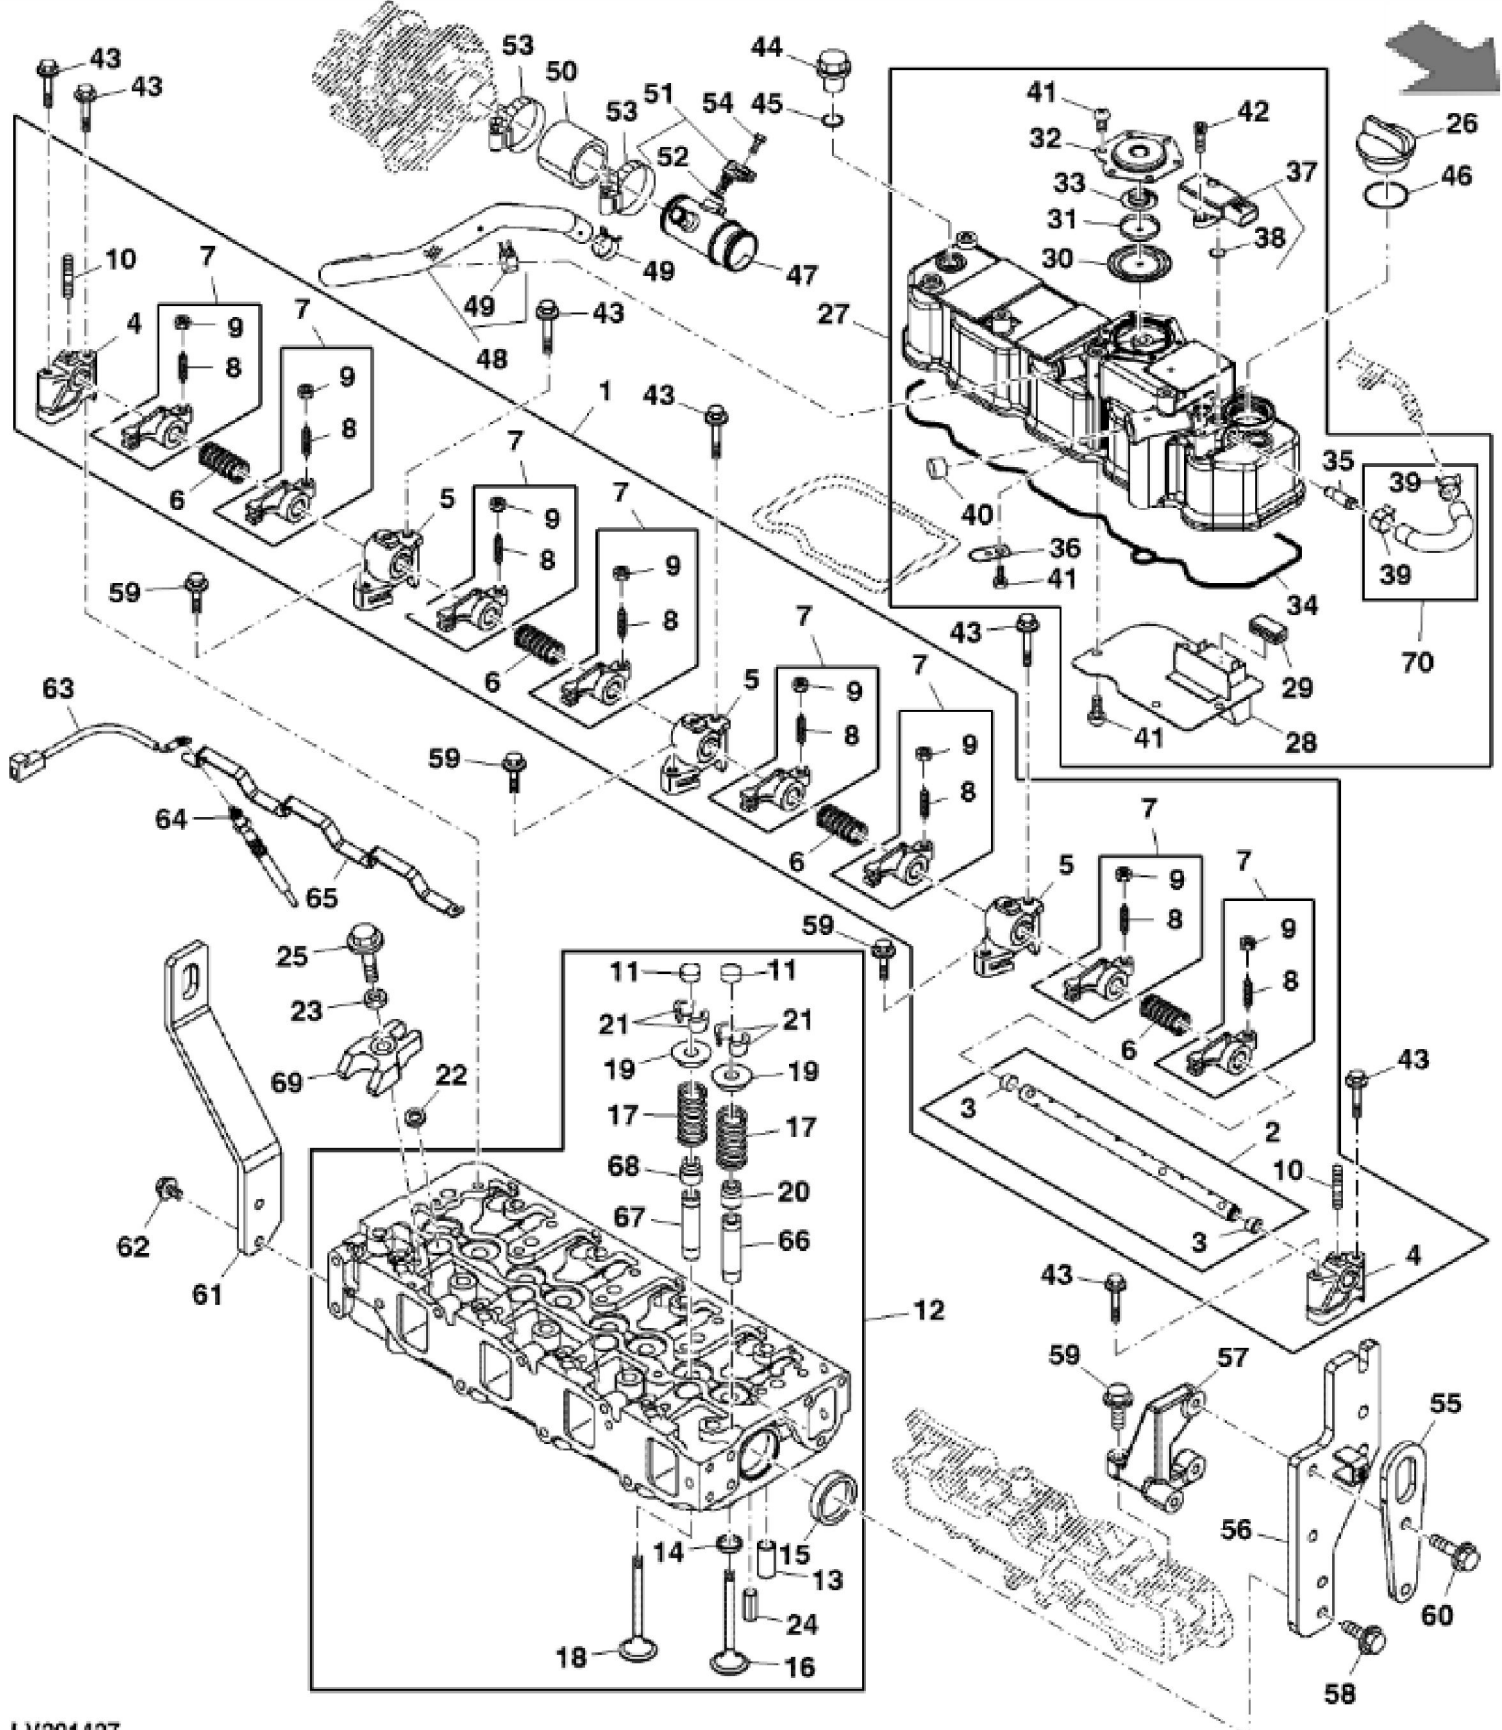

PULV104913

KEY	PART NO.	PART NAME	QTY	REMARKS	
1	MIA883060	CYLINDER BLOCK	1		
2	M809565	DRAIN PLUG	1		
3	15H562	PIPE PLUG	1	1"	
4	M801189	BOLT	10		
5	MIU800573	BUSHING	1	Camshaft	
6	30M7023	PLUG	8		
7	CH10314	PLUG	1		
8	CH10335	PLUG	3		
9	MIA880555	BEARING	2		
9	MIA882809	BEARING KIT	1	OS	
10	M87801	PLUG	1		
11	M801186	BOLT	18		
12	MIA882027	GASKET KIT	1		
13	M811307	PLUG	1		
14	MIA880554	BEARING	5	Spare Part	
14	MIA880550	BEARING	5	US	
14	AM875371	BEARING KIT	5		
..	MIA13150	DIESEL ENGINE	1	MARKED 4TNV86CT-MJT; SUB FOR MIA13033	

KEY	PART NO.	PART NAME	QTY	REMARKS	
1	MIU803207	GEAR CASE	1		
2	M802255	PIN	2		
3	M805710	CAP	1		
4	M800974	PIPE	2		
5	M810185	O-RING	2		
6	M809204	O-RING	1		
7	M805711	PACKING	1		
8	19M7865	SCREW	11	M8 X 16	
9	CH18096	COVER	3		
10	MIU802578	GASKET	2		
11	M803523	WASHER	3		
12	CH19780	BOLT	1		
13	19M8317	SCREW	8	M8 X 40	
14	MIA882962	COVER KIT	1		
15	MIU803224	COVER	1		
16	M811078	SEAL	1		
17	CH19090	BOLT	1	SUB FOR 19M7897	
18	19M7801	SCREW	3	M8 X 60	
19	CH19136	BOLT	4		

Thank you so much for reading

KEY	PART NO.	PART NAME	QTY	REMARKS	
1	M802255	PIN	4		
2	MIU803279	HOUSING	1	Flywheel	
3	19M7402	CAP SCREW	8	M10 X 25	
4	MIU803597	OIL PAN	1		
5	AM881955	COVER	1		
6	T111565	PLUG	1	Drain	
7	M806433	WASHER	1		
8	T110645	PIPE	1		
9	19M7864	SCREW	20	M8 X 12	
10	CH19136	BOLT	8		
11	CH19093	BOLT	14		
12	T111562	BOLT	4		
13	M808308	BOLT	9		
14	19M8553	SCREW	1	M6 X 16	
15	44M7131	DOWEL PIN	2		
16	19M7815	SCREW	5	M12 X 60	
17	LVU25337	SCREW	2		
18	M132855	PLATE	1		
19	LVU26821	ROD	2		
20	14M7299	FLANGE NUT	2	M12	
21	MIU802138	SENSOR	1		
22	M64850	SEALANT	1		
23	AM875375	CASE	1		
24	M805278	SEAL	1		