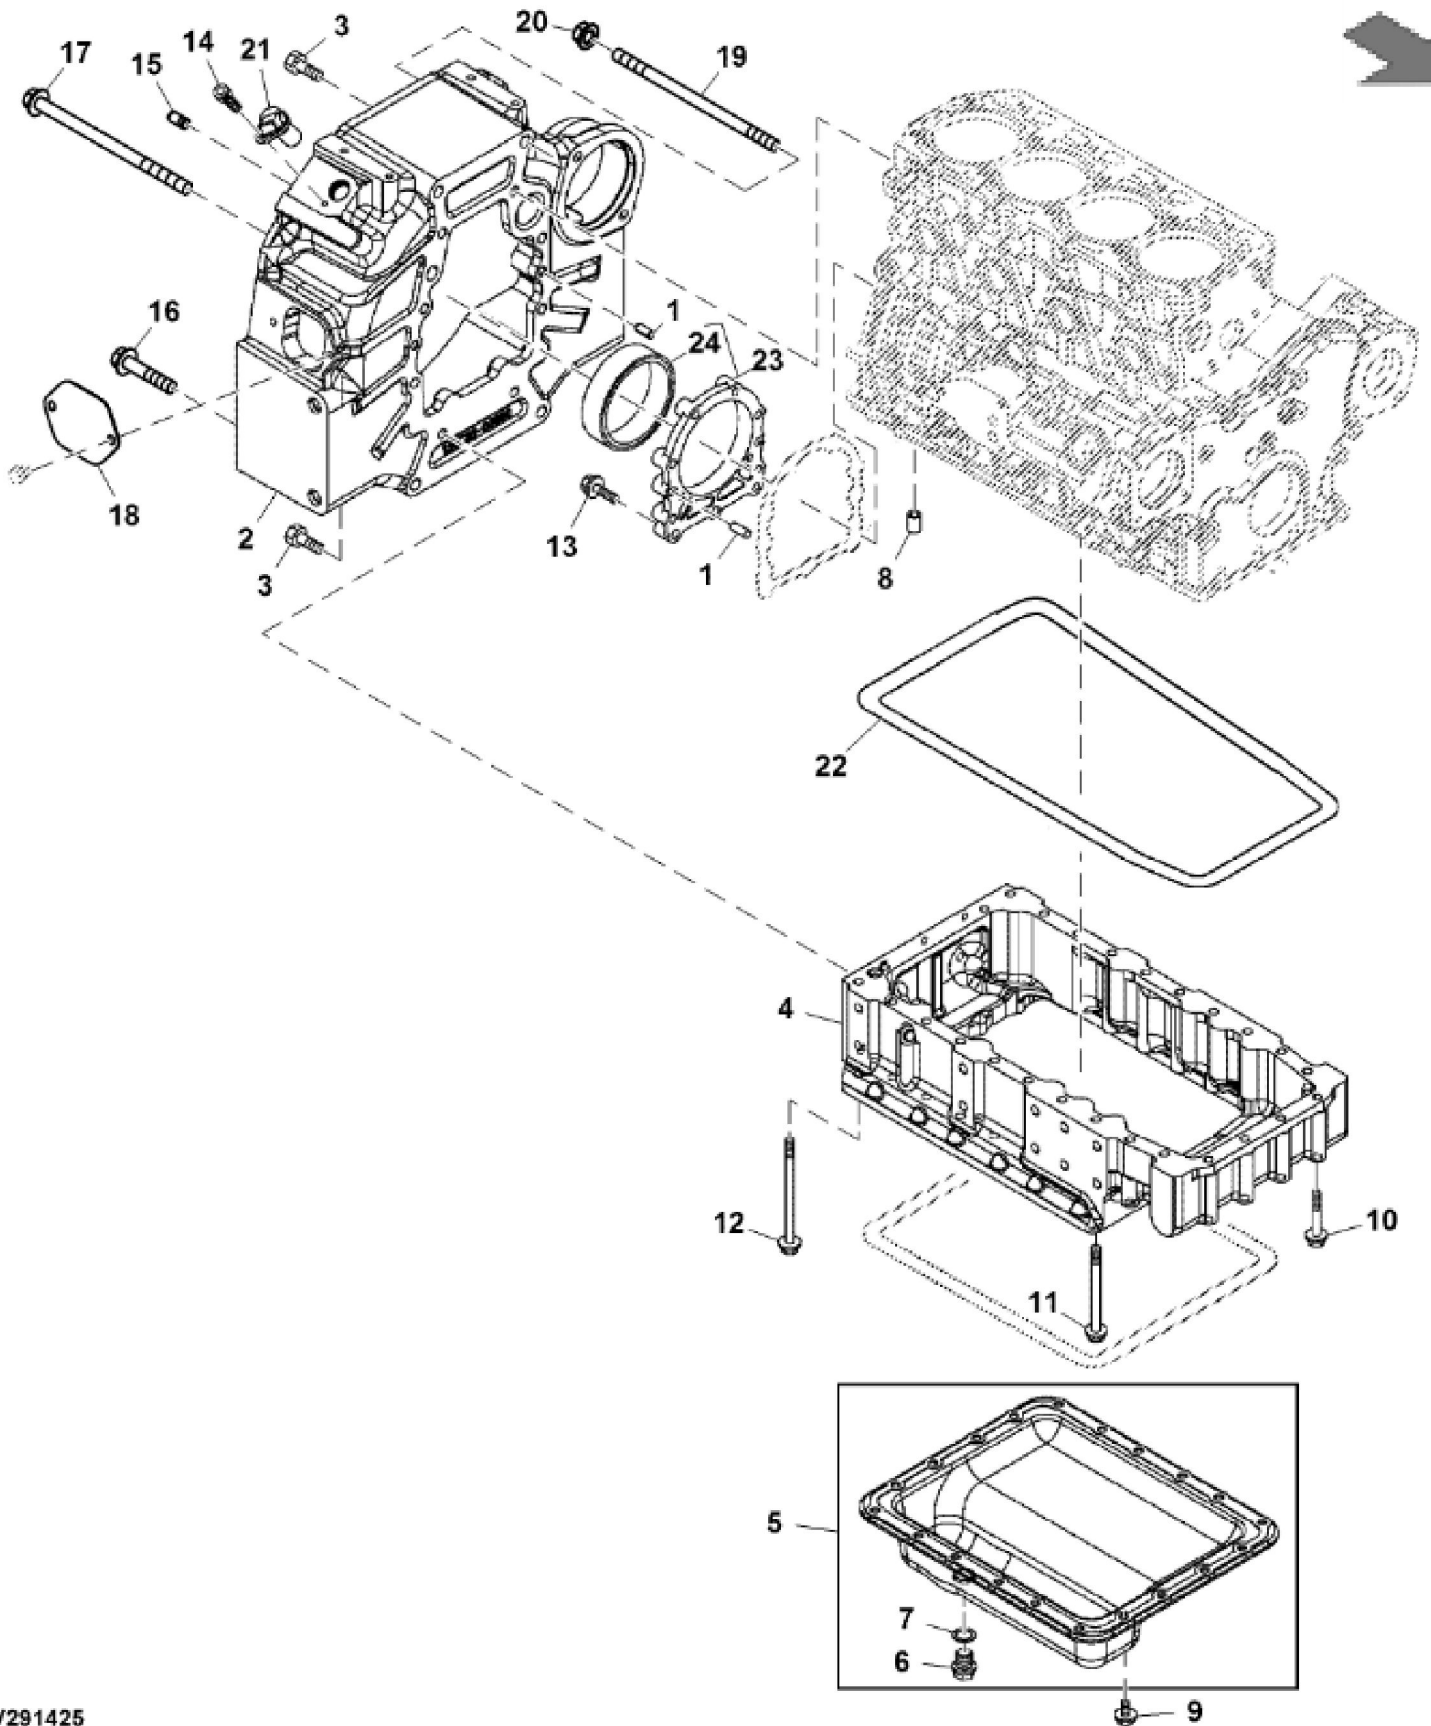

PULV104913

KEY	PART NO.	PART NAME	QTY	REMARKS	
1	MIA883060	CYLINDER BLOCK	1		
2	M809565	DRAIN PLUG	1		
3	15H562	PIPE PLUG	1	1"	
4	M801189	BOLT	10		
5	MIU800573	BUSHING	1	Camshaft	
6	30M7023	PLUG	8		
7	CH10314	PLUG	1		
8	CH10335	PLUG	3		
9	MIA880555	BEARING	2		
9	MIA882809	BEARING KIT	1	OS	
10	M87801	PLUG	1		
11	M801186	BOLT	18		
12	MIA882027	GASKET KIT	1		
13	M811307	PLUG	1		
14	MIA880554	BEARING	5	Spare Part	
14	MIA880550	BEARING	5	US	
14	AM875371	BEARING KIT	5		
..	MIA13150	DIESEL ENGINE	1	MARKED 4TNV86CT-MJT; SUB FOR MIA13033	

KEY	PART NO.	PART NAME	QTY	REMARKS	
1	MIU803207	GEAR CASE	1		
2	M802255	PIN	2		
3	M805710	CAP	1		
4	M800974	PIPE	2		
5	M810185	O-RING	2		
6	M809204	O-RING	1		
7	M805711	PACKING	1		
8	19M7865	SCREW	11	M8 X 16	
9	CH18096	COVER	3		
10	MIU802578	GASKET	2		
11	M803523	WASHER	3		
12	CH19780	BOLT	1		
13	19M8317	SCREW	8	M8 X 40	
14	MIA882962	COVER KIT	1		
15	MIU803224	COVER	1		
16	M811078	SEAL	1		
17	CH19090	BOLT	1	SUB FOR 19M7897	
18	19M7801	SCREW	3	M8 X 60	
19	CH19136	BOLT	4		

Thank you so much for reading

KEY	PART NO.	PART NAME	QTY	REMARKS	
1	M802255	PIN	4		
2	MIU803279	HOUSING	1	Flywheel	
3	19M7402	CAP SCREW	8	M10 X 25	
4	MIU803597	OIL PAN	1		
5	AM881955	COVER	1		
6	T111565	PLUG	1	Drain	
7	M806433	WASHER	1		
8	T110645	PIPE	1		
9	19M7864	SCREW	20	M8 X 12	
10	CH19136	BOLT	8		
11	CH19093	BOLT	14		
12	T111562	BOLT	4		
13	M808308	BOLT	9		
14	19M8553	SCREW	1	M6 X 16	
15	44M7131	DOWEL PIN	2		
16	19M7815	SCREW	5	M12 X 60	
17	LVU25337	SCREW	2		
18	M132855	PLATE	1		
19	LVU26821	ROD	2		
20	14M7299	FLANGE NUT	2	M12	
21	MIU802138	SENSOR	1		
22	M64850	SEALANT	1		
23	AM875375	CASE	1		
24	M805278	SEAL	1		