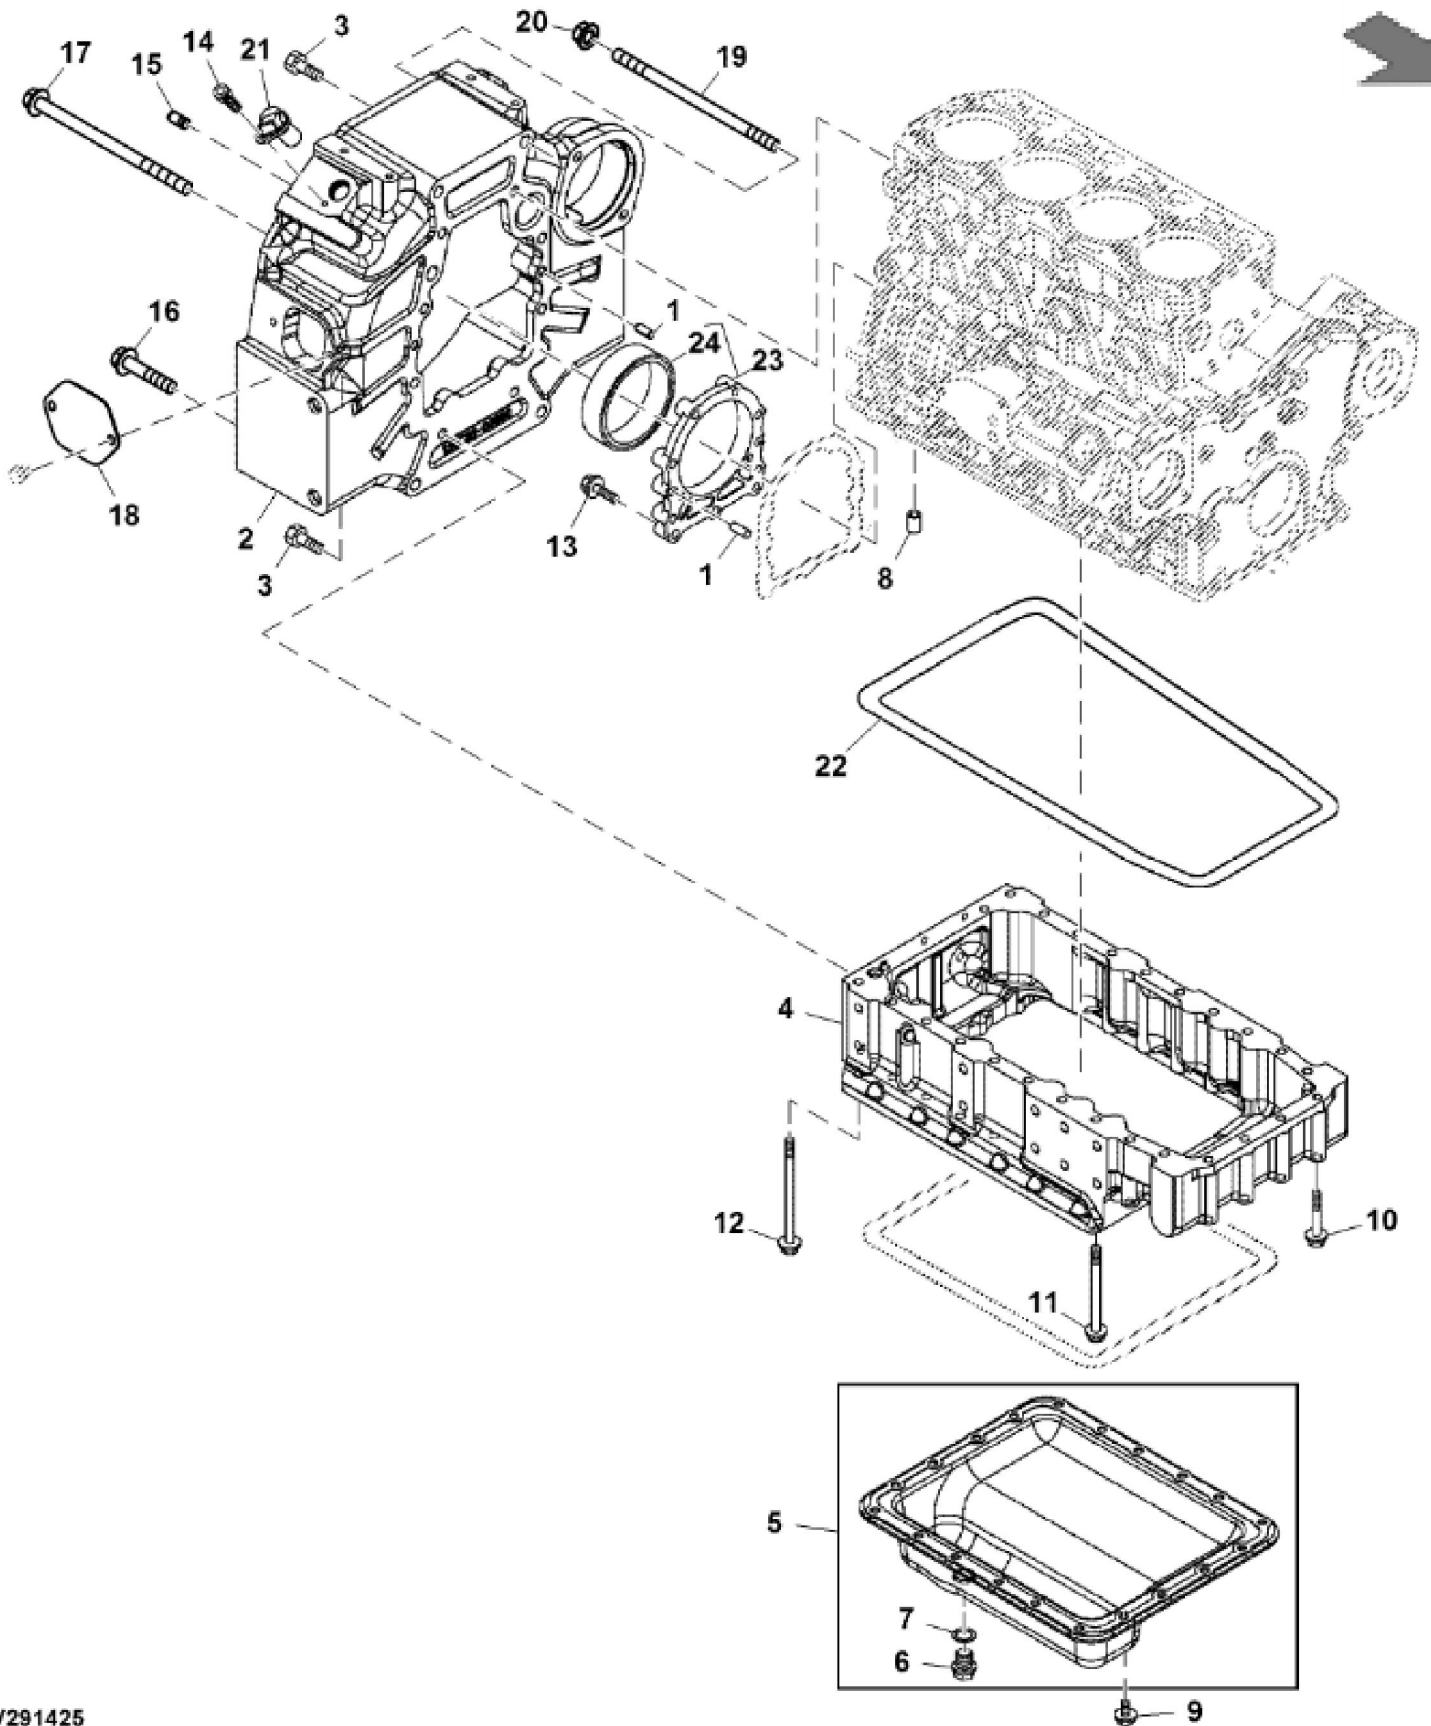

PULV104934

KEY	PART NO.	PART NAME	QTY	REMARKS	
1	MIA882493	CYLINDER BLOCK	1		
2	M809565	DRAIN PLUG	1		
3	15H562	PIPE PLUG	1	1"	
4	M801189	BOLT	10		
5	MIU800573	BUSHING	1	Camshaft	
6	30M7023	PLUG	8		
7	CH10314	PLUG	1		
8	CH10335	PLUG	3		
9	M87801	PLUG	1		
10	M801186	BOLT	18		
11	MIU802736	GASKET	1	Cylinder Head	
12	M811307	PLUG	1		
13	MIA880554	BEARING	5	(Spare Part)	
13	MIA880550	BEARING	5	(Under-Sized (U.S=0.25) Part)	
14	MIA882809	BEARING KIT	1	(Over-Sized (O.S=0.25) Part)	
14	MIA880555	BEARING	2		
15	MIA13032	DIESEL ENGINE	1	Not Illustrated MARKED 4TNV88C-MJT; SUB FOR MIA12244	

KEY	PART NO.	PART NAME	QTY	REMARKS	
1	MIU803207	GEAR CASE	1		
2	M802255	PIN	2		
3	M805710	CAP	1	Oil Fill	
4	M800974	PIPE	2	For Gear Case	
5	M810185	O-RING	2		
6	M809204	O-RING	1		
7	M805711	PACKING	1		
8	19M7865	SCREW	11	M8 X 16	
9	CH18096	COVER	3		
10	MIU802578	GASKET	2		
11	M803523	WASHER	3		
12	CH19780	BOLT	1		
13	19M7897	SCREW	8	M8 X 35	
14	MIA882962	COVER KIT	1		
15	MIU803224	COVER	1		
16	M811078	SEAL	1		
17	CH19090	BOLT	1	SUB FOR 19M7897	
18	19M7801	SCREW	3	M8 X 60	
19	CH19136	BOLT	4		

Thank you so much for reading

LV291425

KEY	PART NO.	PART NAME	QTY	REMARKS	
1	M802255	PIN	4		
2	MIU803279	FLYWHEEL	1		
3	19M7402	CAP SCREW	8	M10 X 25, SUB FOR M800077	
4	MIU803597	OIL PAN	1		
5	AM881955	COVER	1		
6	T111565	PLUG	1	Drain	
7	M811568	WASHER	1		
8	T110645	PIPE	1		
9	19M7864	SCREW	20	M8 X 12	
10	CH19136	BOLT	8		
11	CH19093	BOLT	14		
12	T111562	BOLT	4		
13	M808308	BOLT	9		
14	M800695	BOLT	1		
15	44M7131	DOWEL PIN	2		
16	19M7815	SCREW	5	M12 X 60	
17	LVU25337	SCREW	2		
18	M132855	PLATE	1		
19	LVU26821	ROD	2		
20	14M7299	FLANGE NUT	2	M12	
21	MIU802138	SENSOR	1		
22	M64850	SEALANT	1		
23	AM875375	CASE	1		
24	M805278	SEAL	1		