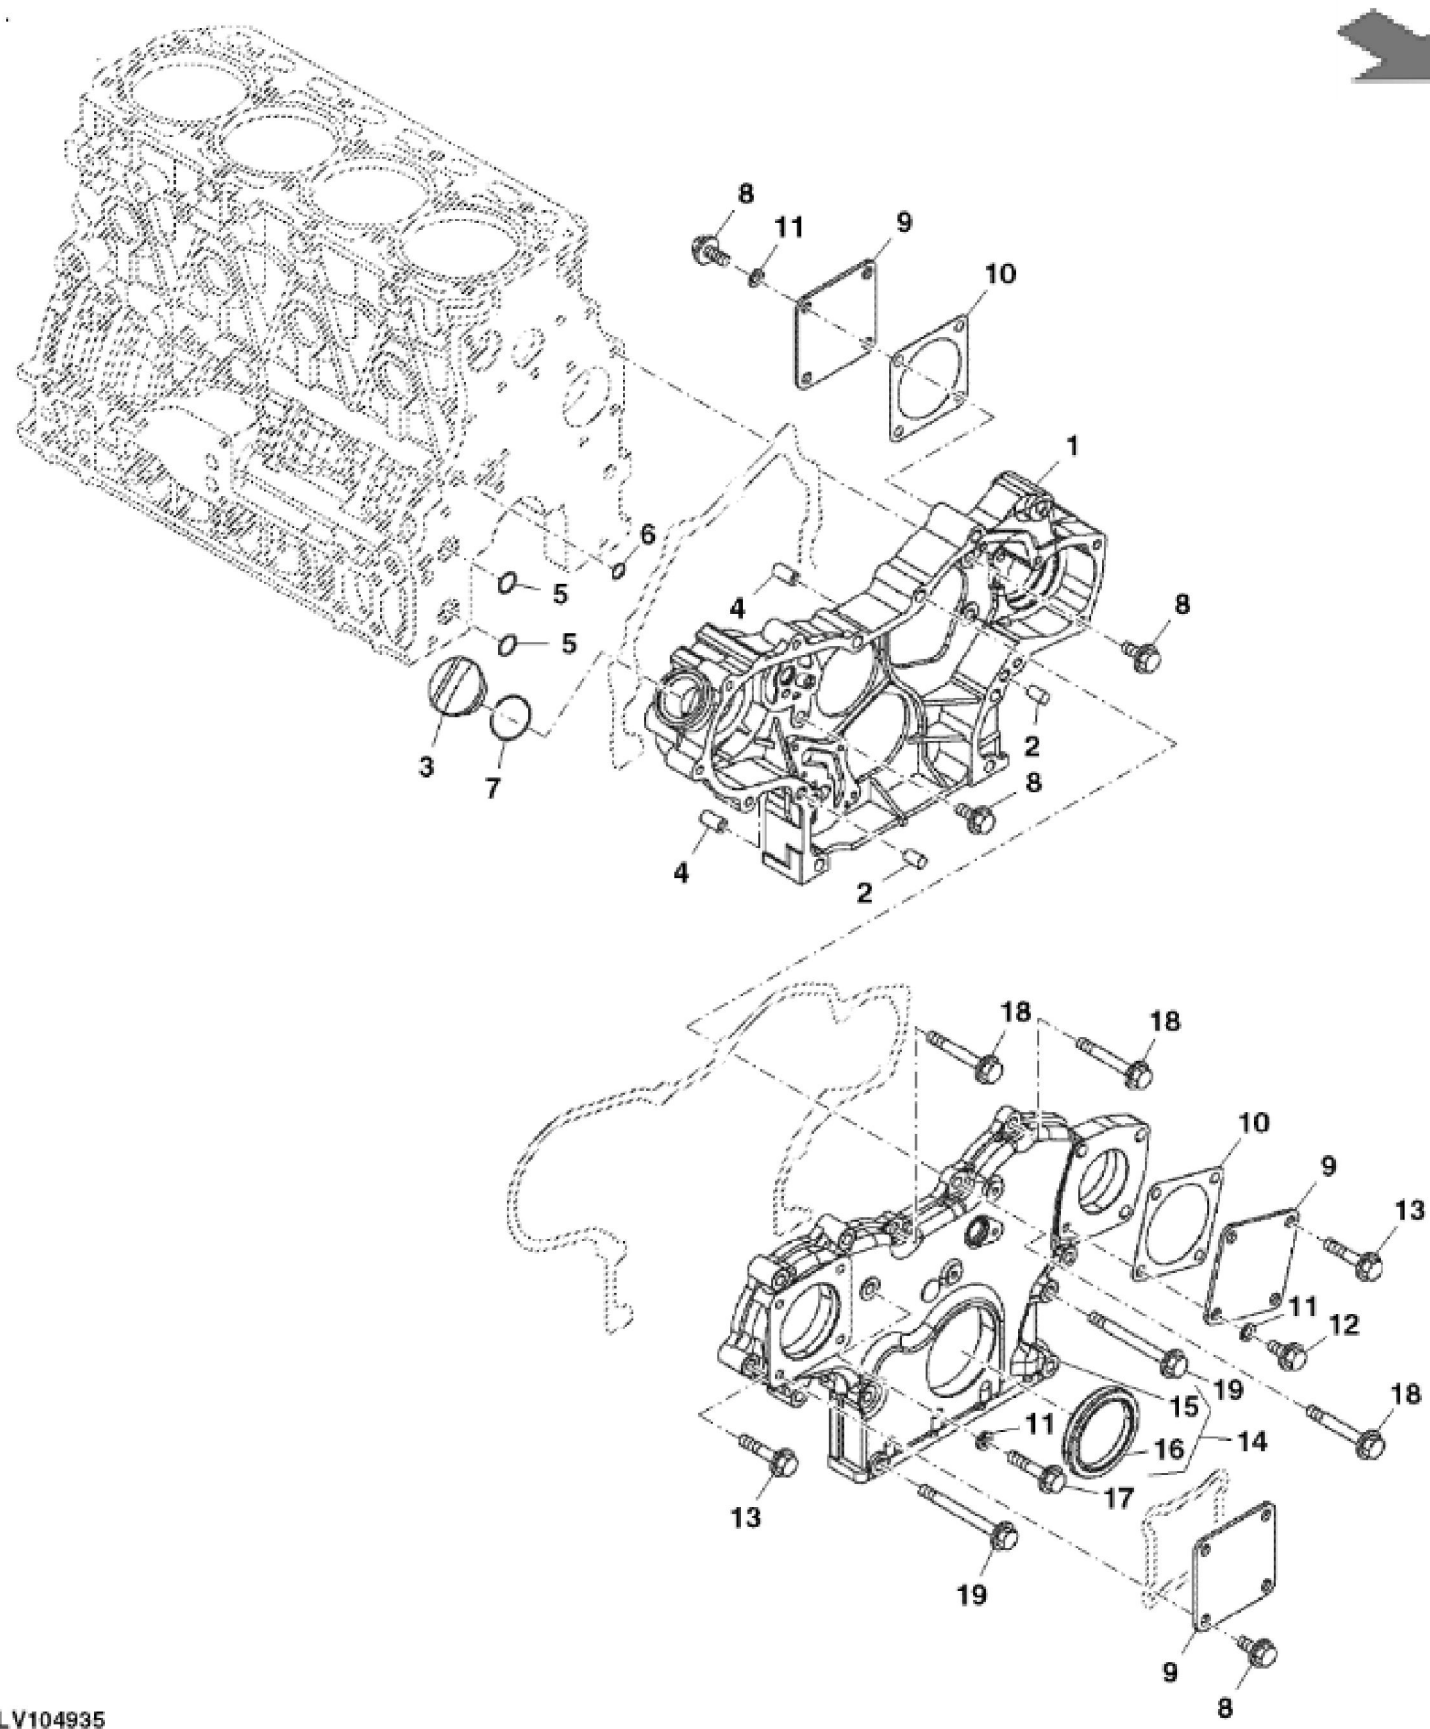

PULV104935

KEY	PART NO.	PART NAME	QTY	REMARKS	
1	MIU803207	GEAR CASE	1		
2	M802255	PIN	2		
3	M805710	CAP	1	Oil Fill	
4	M800974	PIPE	2	For Gear Case	
5	M810185	O-RING	2		
6	M809204	O-RING	1		
7	M805711	PACKING	1		
8	19M7865	SCREW	11	M8 X 16	
9	CH18096	COVER	3		
10	MIU802578	GASKET	2		
11	M803523	WASHER	3		
12	CH19780	BOLT	1		
13	19M7897	SCREW	8	M8 X 35	
14	MIA882962	COVER KIT	1		
15	MIU803224	COVER	1		
16	M811078	SEAL	1		
17	CH19090	BOLT	1	SUB FOR 19M7897	
18	19M7801	SCREW	3	M8 X 60	
19	CH19136	BOLT	4