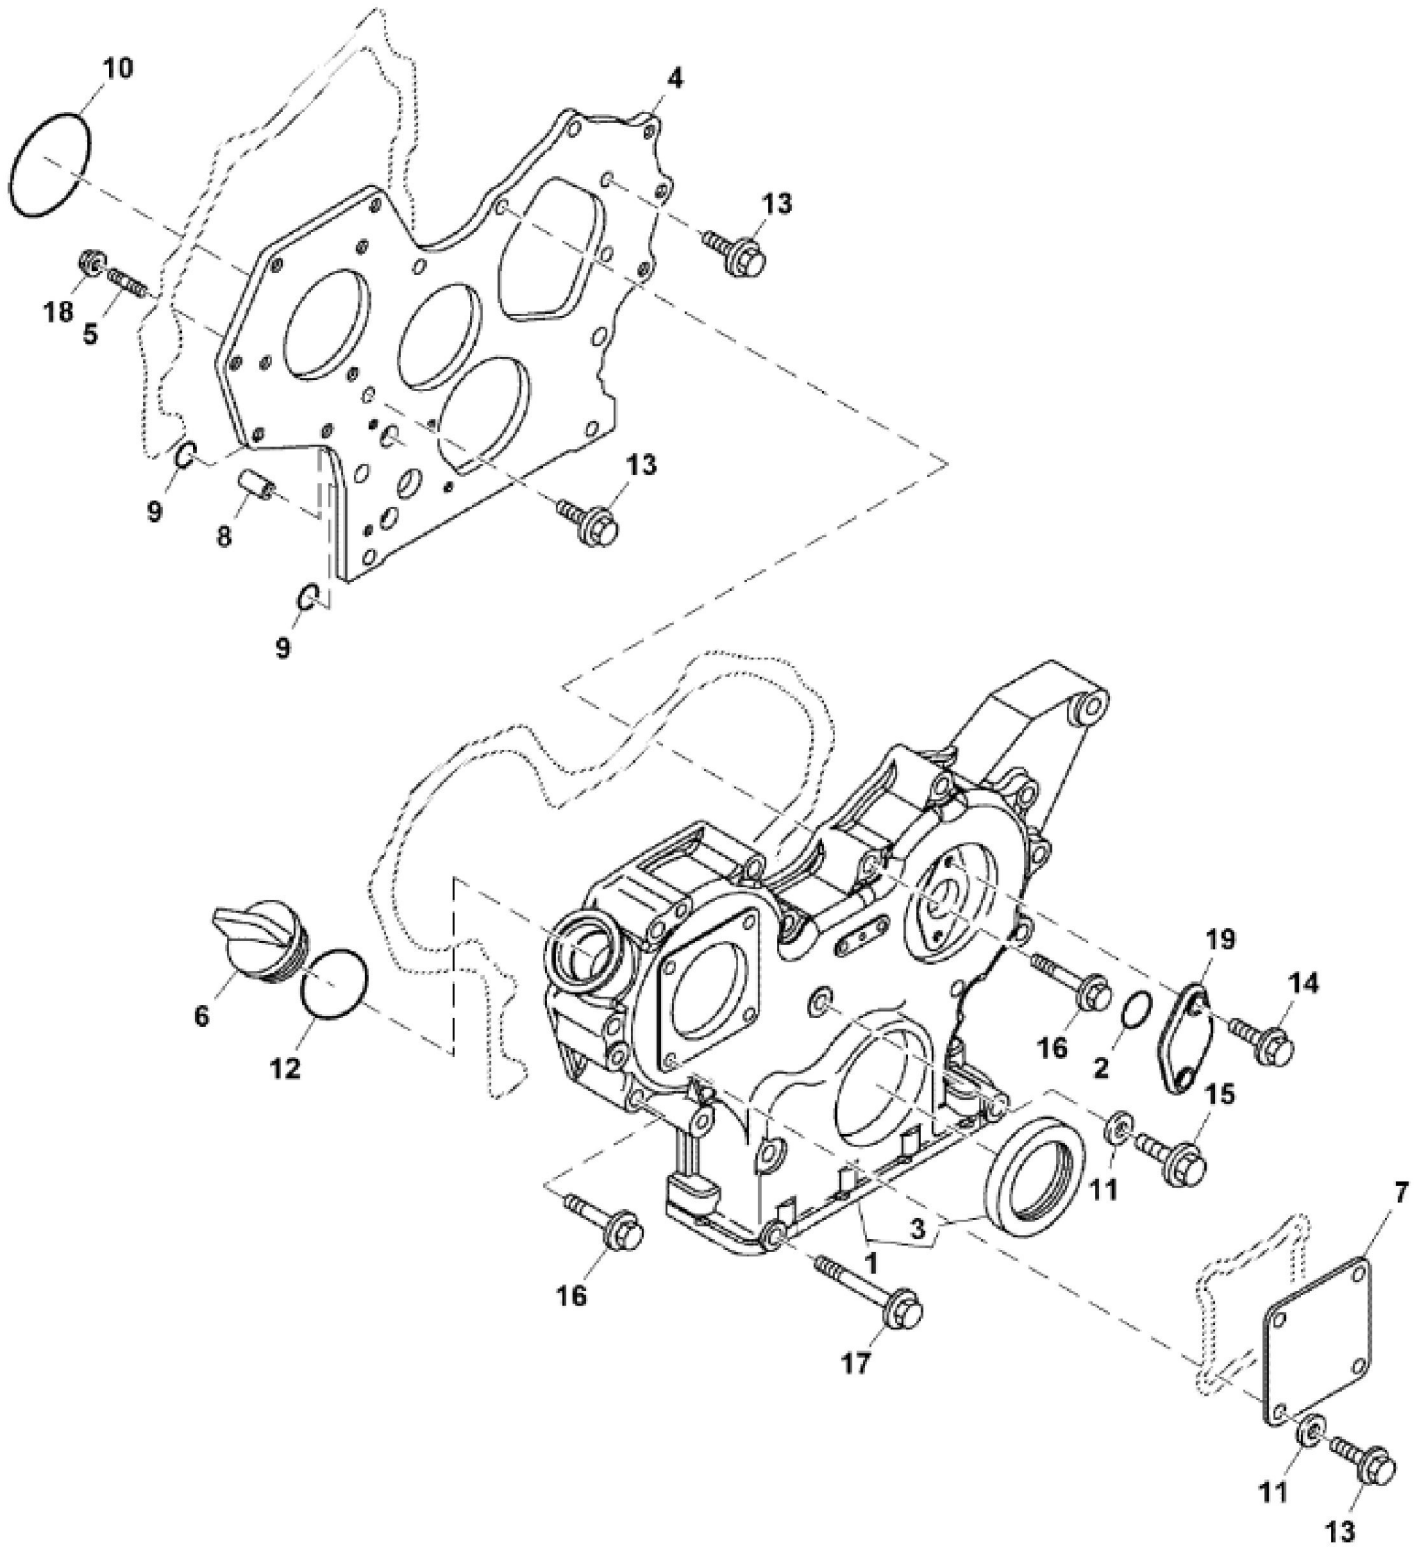

LV294947

KEY	PART NO.	PART NAME	QTY	REMARKS	
1	MIA881011	GEAR CASE	1		
2	CH13526	PACKING	1		
3	M811078	SEAL	1		
4	MIU800874	FLANGE	1		
5	MIU800440	STUD	3		
6	M805710	CAP	1		
7	CH18096	COVER	1		
8	M800974	PIPE	2		
9	M810185	O-RING	2		
10	CH16940	O-RING	1		
11	M803523	WASHER	5		
12	M805711	PACKING	1		
13	19M7865	SCREW	7	M8 X 16	
14	19M7775	SCREW	2	M6 X 16	
15	19M7868	SCREW	1	M8 X 30	
16	CH19090	BOLT	12		
17	CH19136	BOLT	3		
18	14M7298	FLANGE NUT	3	M8	
19	MIU800476	COVER	1