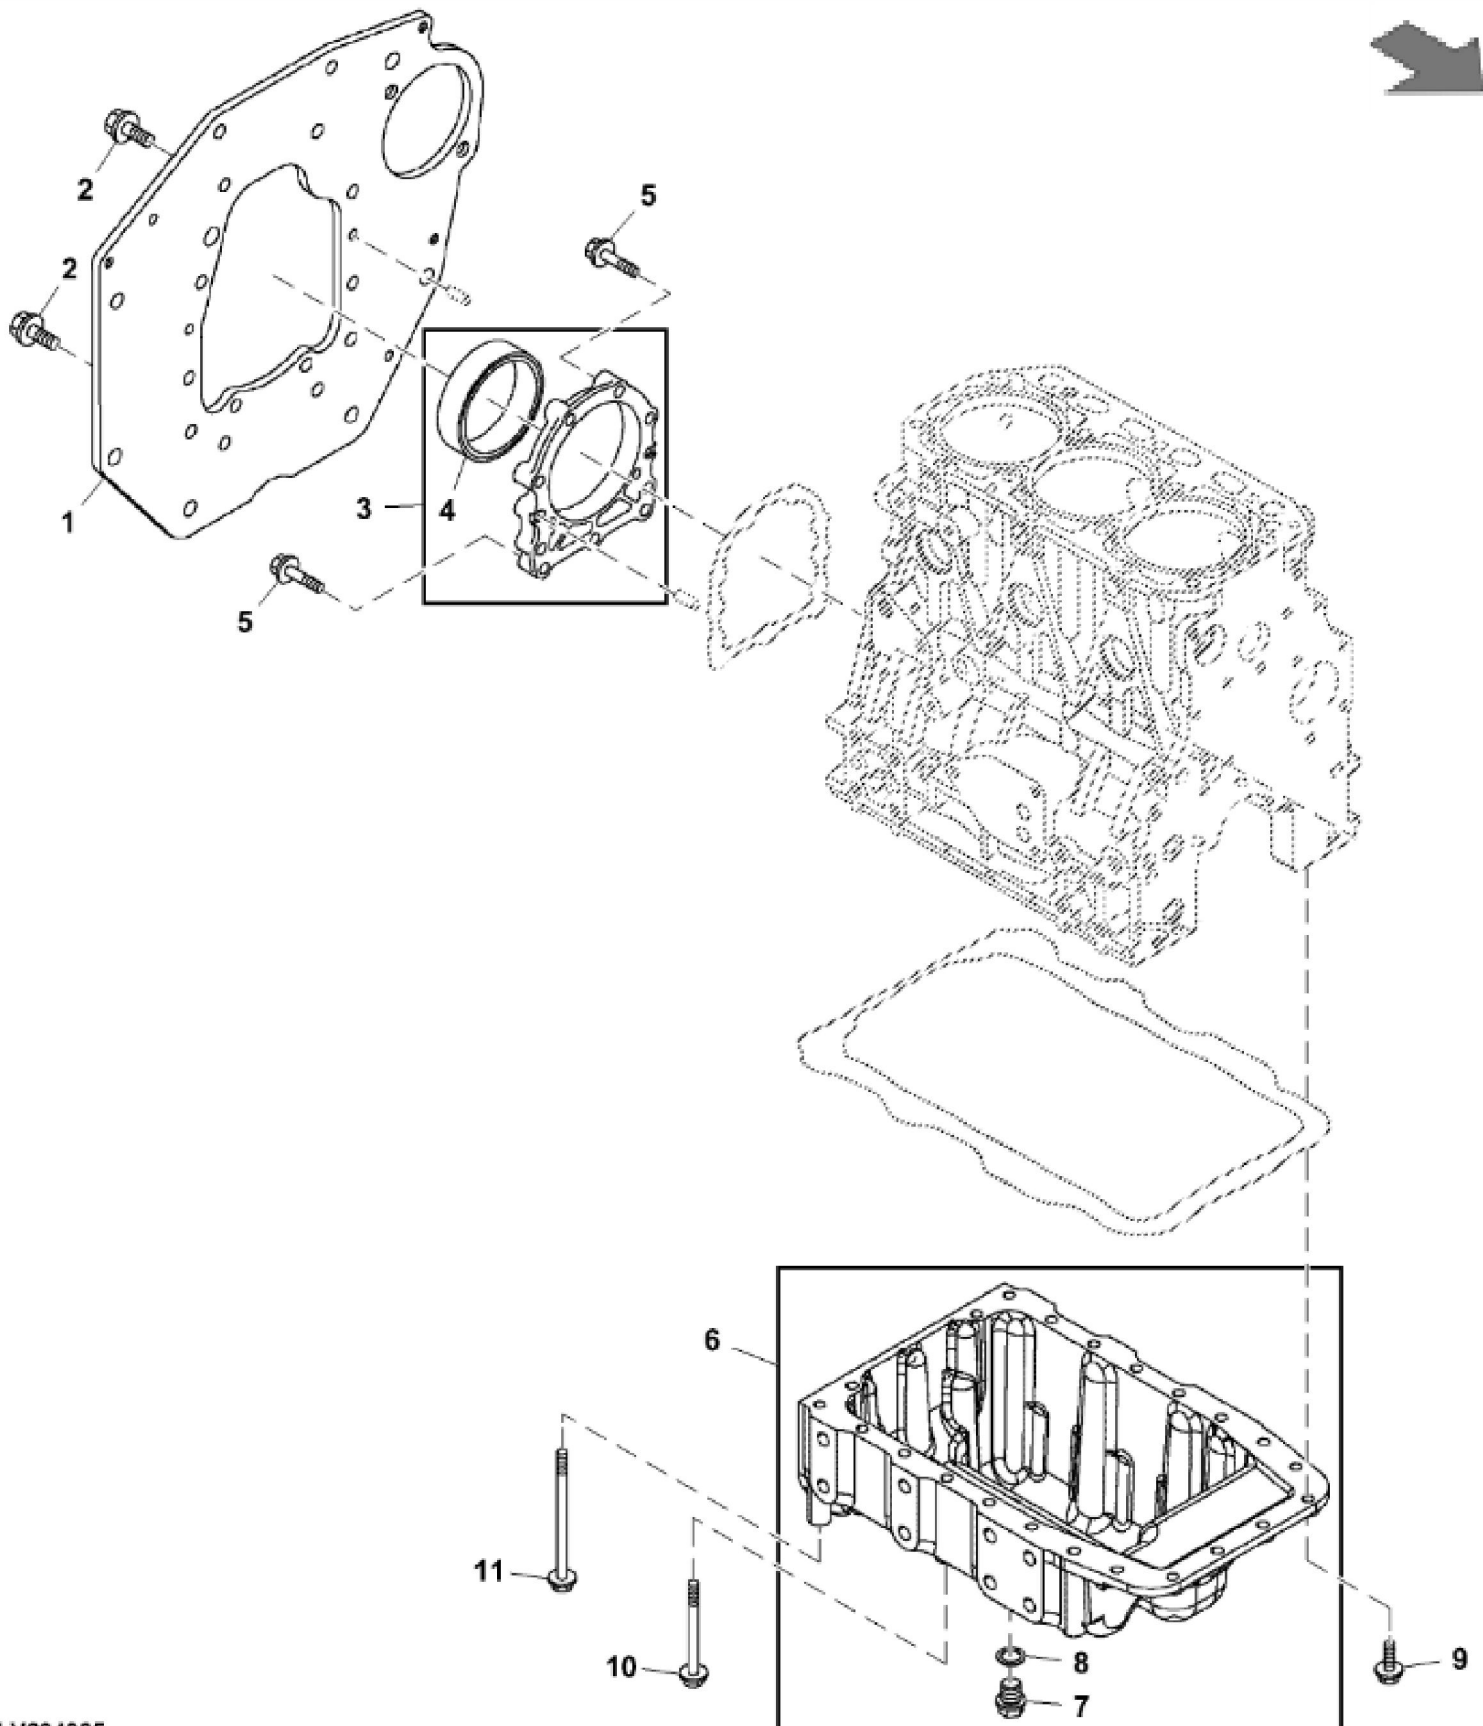

LV294960

KEY	PART NO.	PART NAME	QTY	REMARKS	
1	M801186	BOLT	14		
2	CH10314	PLUG	1		
3	M809565	DRAIN PLUG	1		
4	CH10335	PLUG	3		
5	15H562	PIPE PLUG	1	1"	
6	M801189	BOLT	8		
7	MIU800573	CAMSHAFT	1		
8	M87801	PLUG	2		
9	30M7023	PLUG	6		
10	M806811	ENGINE CYLINDER HEAD GASKET	1		
11	MIA880554	BEARING	4	(Spare Part)	
11	MIA880550	BEARING	4	(Under Sized(U.S.=0.25)Part)	
11	AM875371	BEARING KIT	4		
12	MIA880555	BEARING	2		
12	MIA882809	BEARING KIT	2	(Over Sized(O.S.=0.25)Part)	
13	MIA11966	DIESEL ENGINE	1	MARKED 3TNV88F-EPJT1; Not Illustrated	

KEY	PART NO.	PART NAME	QTY	REMARKS	
1	MIA881011	GEAR CASE	1		
2	CH13526	PACKING	1		
3	M811078	SEAL	1		
4	MIU800874	FLANGE	1		
5	MIU800440	STUD	3		
6	M805710	CAP	1		
7	CH18096	COVER	1		
8	M800974	PIPE	2		
9	M810185	O-RING	2		
10	CH16940	O-RING	1		
11	M803523	WASHER	5		
12	M805711	PACKING	1		
13	19M7865	SCREW	7	M8 X 16	
14	19M7775	SCREW	2	M6 X 16	
15	19M7868	SCREW	1	M8 X 30	
16	CH19090	BOLT	12		
17	CH19136	BOLT	3		
18	14M7298	FLANGE NUT	3	M8	
19	MIU800476	COVER	1		

Thank you so much for reading

KEY	PART NO.	PART NAME	QTY	REMARKS	
1	MIU803056	FLANGE	1		
2	M800011	BOLT	8		
3	AM875375	CASE	1		
4	M805278	SEAL	1		
5	M808308	BOLT	9		
6	AM880870	OIL PAN	1		
7	T111565	PLUG	1		
8	M811568	WASHER	1		
9	CH19085	BOLT	6		
10	CH19136	BOLT	12		
11	T111562	BOLT	4		