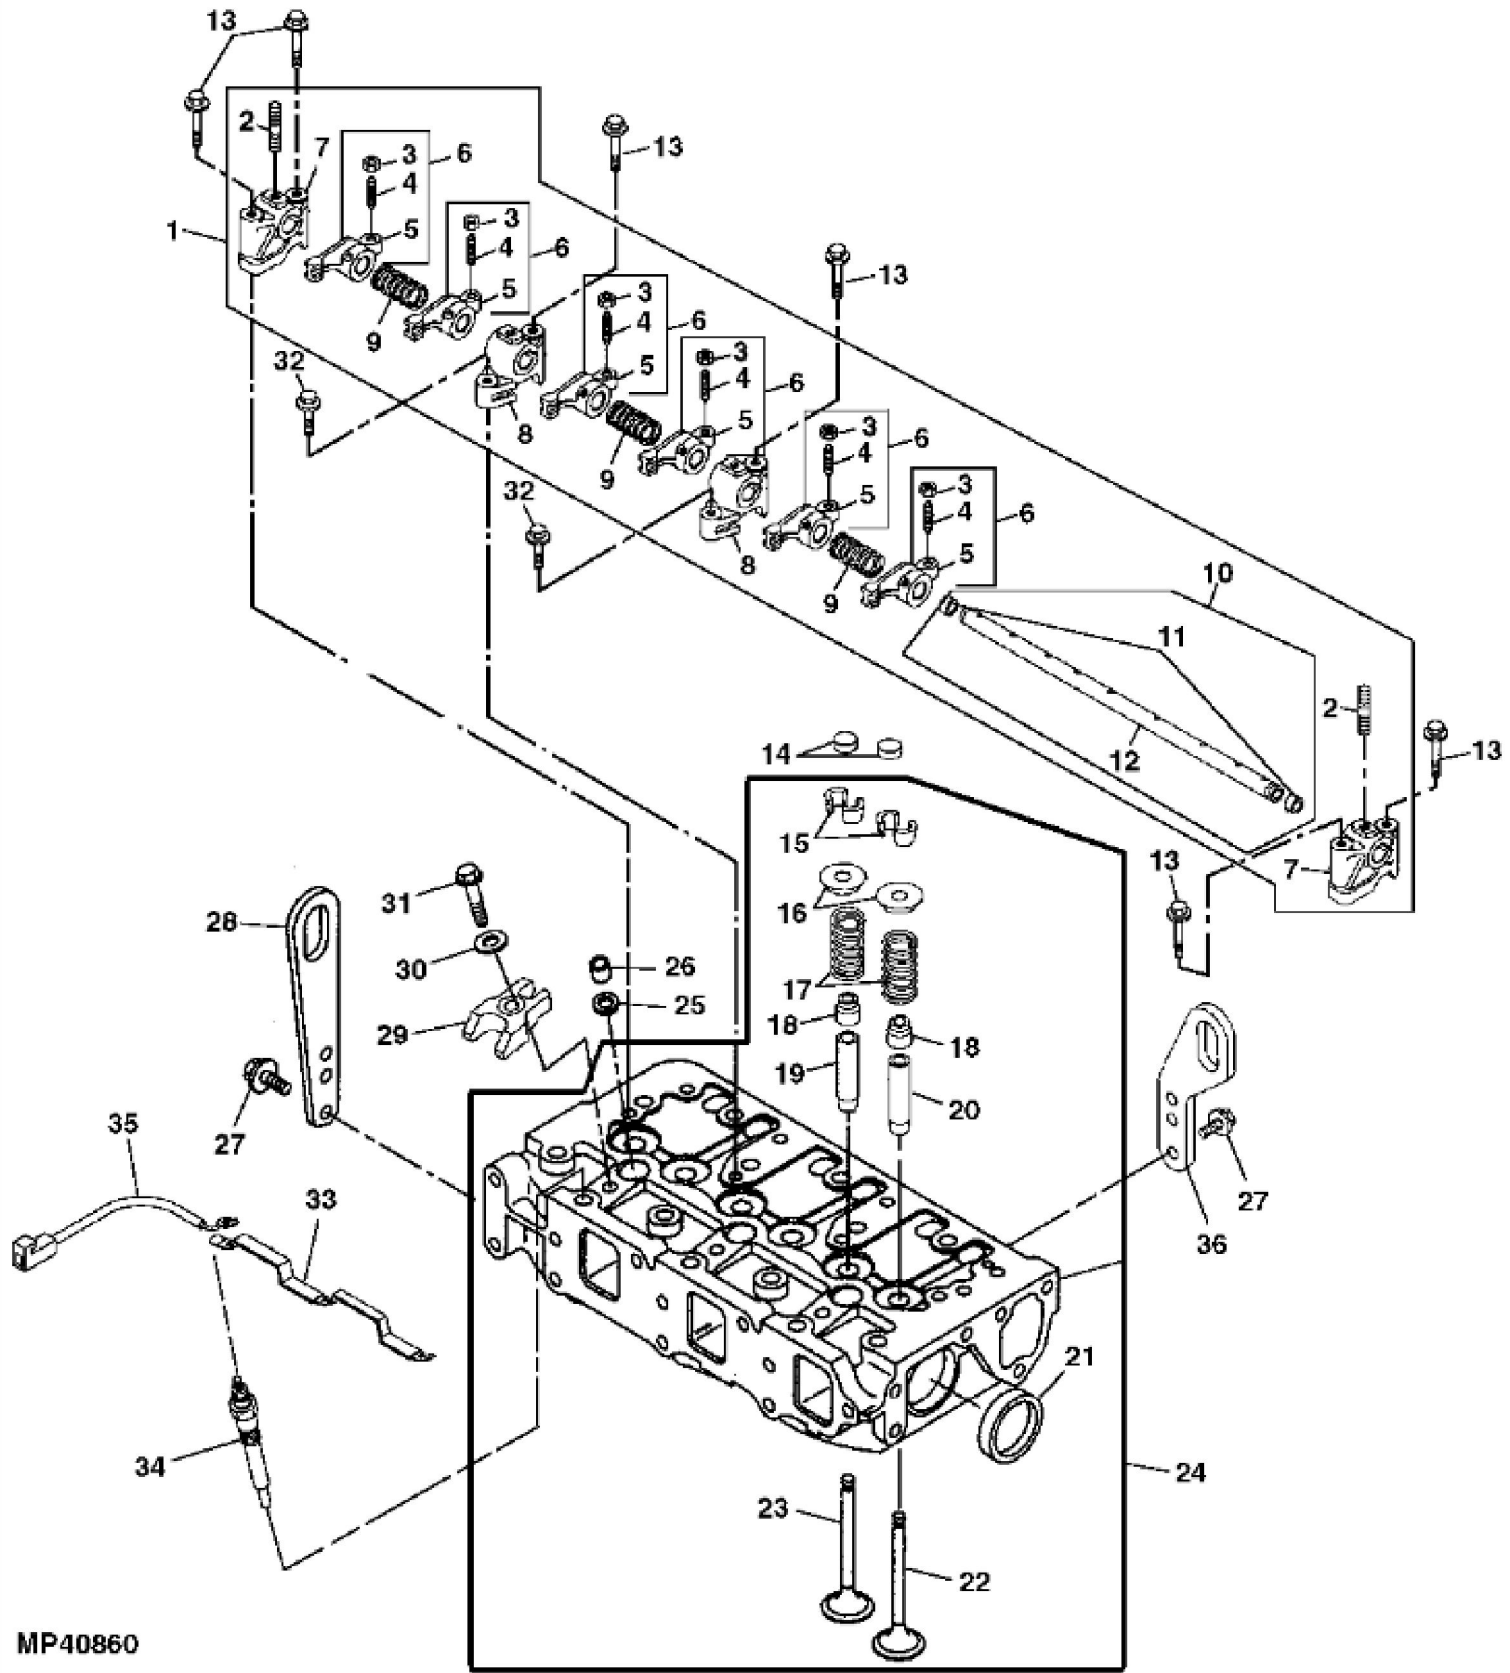

MP40860

ARMS

KEY	PART NO.	PART NAME	QTY	REMARKS
1	AM882086	ROCKER ARM SHAFT	1	
2	.....	STUD	3	
3	M801028	NUT	1	
4	M801027	SCREW	1	
5	.....	ROCKER ARM	1	
6	AM881820	ARM	6	
7	M811050	SUPPORT	2	ROCKER ARM (A)
8	M811051	SUPPORT	2	ROCKER ARM (B)
9	M801025	SPRING	3	
10	M811426	ROCKER ARM SHAFT	1	
11	.....	PLUG	2	
12	.....	SHAFT	1	
13	19M7800	BOLT	6	
14	M801224	CAP	6	
15	AM878862	RETAINER KIT	6	(2 PER PKG), VALVE
16	M801223	RETAINER	6	SPRING
17	M801222	SPRING	6	VALVE
18	CH10450	SEAL	3	INTAKE VALVE
18	T110650	SEAL	3	EXHAUST VALVE
19	M801228	GUIDE	3	EXHAUST
20	M801227	GUIDE	3	INTAKE
21	CH16751	PLUG	2	
22	M811557	INTAKE VALVE	3	
23	MIU800494	EXHAUST VALVE	3	
24	MIA880898	CYLINDER HEAD	1	
25	M801017	VALVE SEAT	3	
26	M811052	SHIELD	3	
27	CH19780	BOLT	4	
28	AT211695	BRACKET	1	LIFT
29	M811088	RETAINER	3	
30	M811080	WASHER	3	
31	19M7897	SCREW	3	M8 X 35
32	19M7867	BOLT	2	
33	MIU800882	ELECTRICAL CONNECTOR ASSY	1