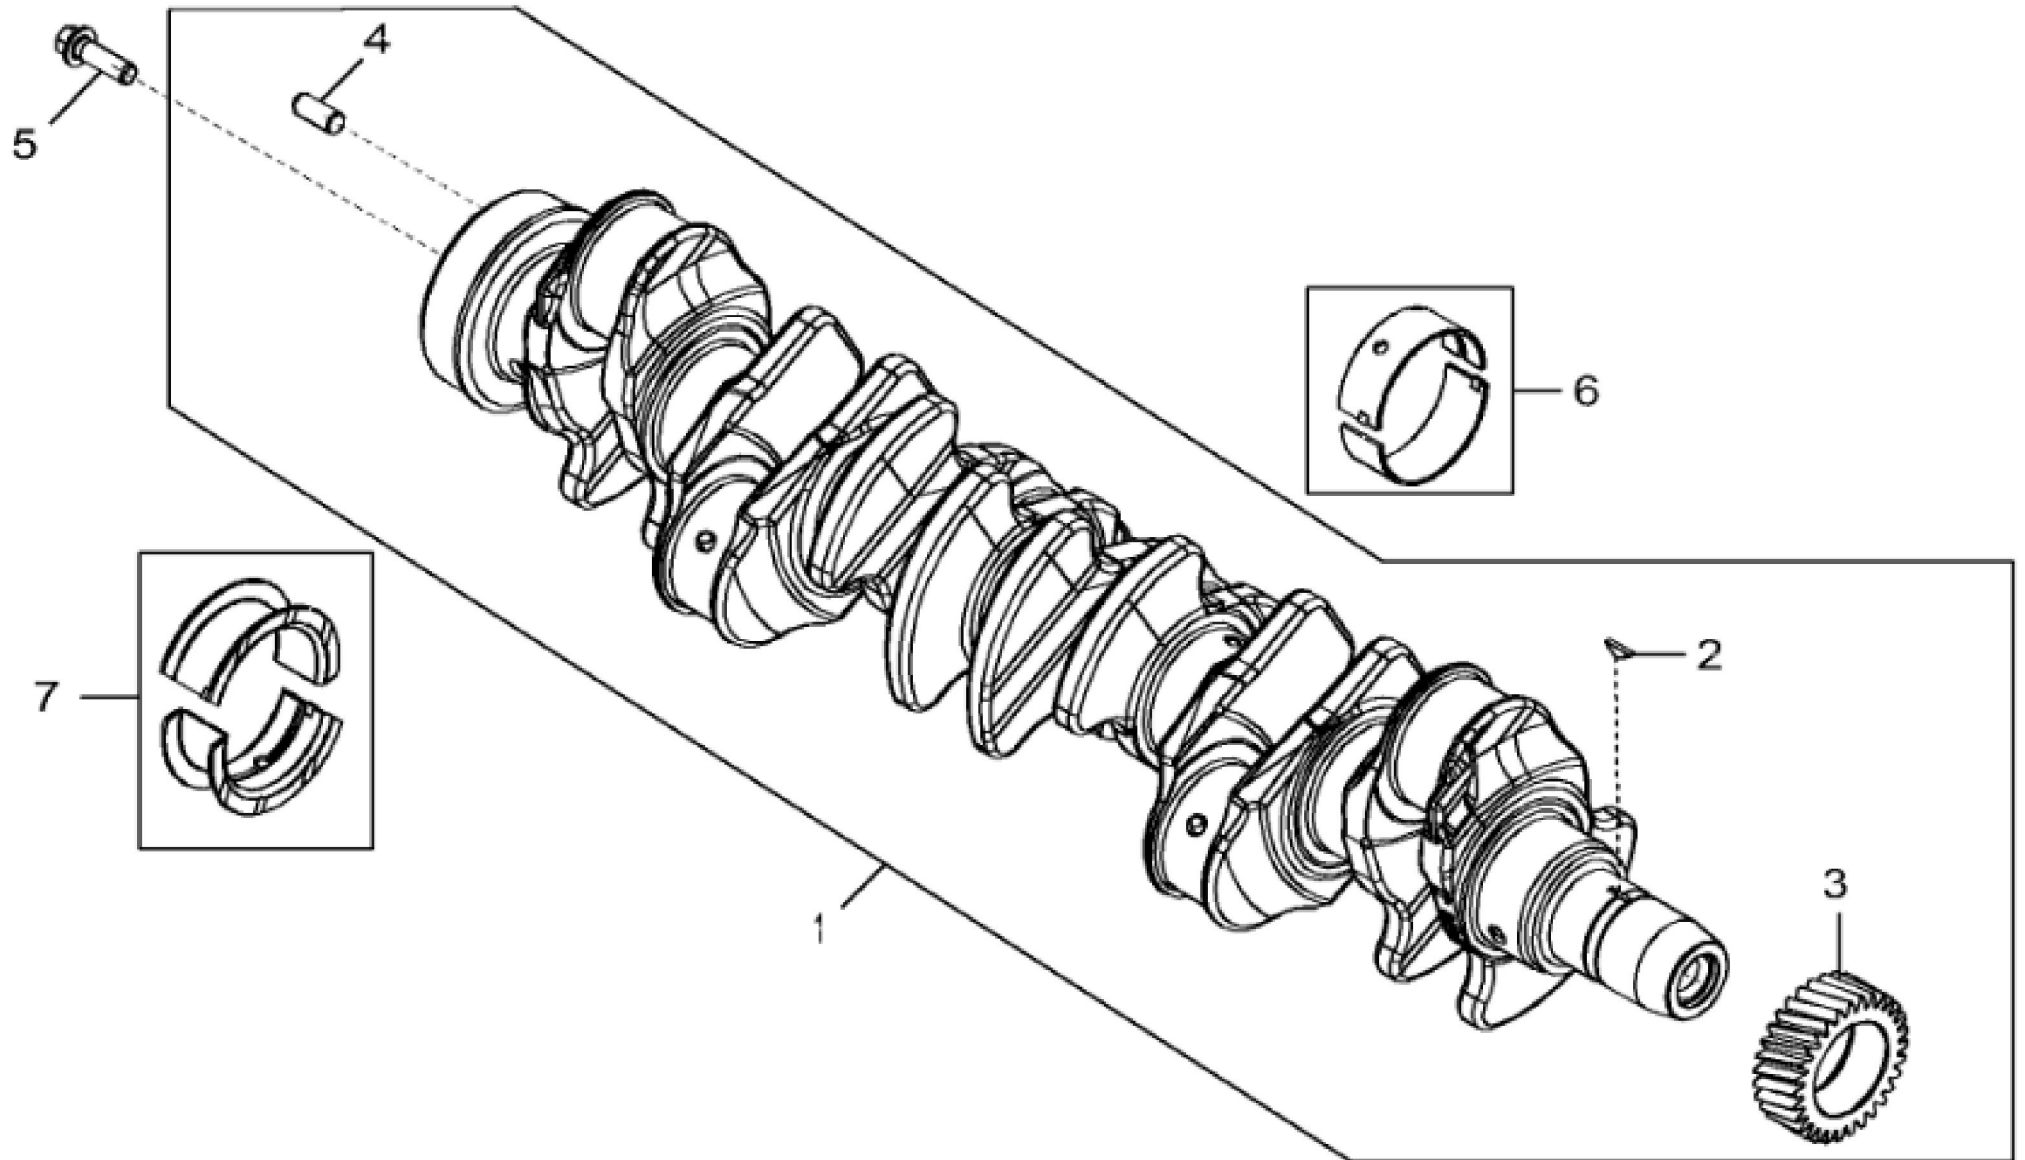

| KEY | PART NO. | PART NAME        | QTY | REMARKS                                          |
|-----|----------|------------------|-----|--------------------------------------------------|
| 1   | RE505921 | CRANKSHAFT       | 1   | MARKED R503470; ALSO ORDER RE537070 AND RE537071 |
| 1   | SE501655 | CRANKSHAFT REMAN | 1   | (With Bearings) REMAN FOR RE505921               |
| 2   | R505609  | SHAFT KEY        | 1   | LGTH = 18.5 mm                                   |
| 3   | R120631  | GEAR             | 1   | Z = 30                                           |
| 4   | R48685   | DOWEL PIN        | 1   | SUB FOR A120R                                    |
| 5   | R135918  | BOLT             | 6   |                                                  |
| 6   | RE65165  | BEARING KIT      | 6   | STD, Kit, R123561 AND R123562                    |
| 6   | RE65911  | BEARING          | AR  | US = 0.254 mm, Kit, R130576 AND R130577          |
| 7   | RE65168  | BEARING KIT      | 1   | STD, Kit, R123564 AND R123563                    |
| 7   | RE65912  | THRUST BEARING   | AR  | US = 0.254 mm, Kit, R130574 AND R130575          |