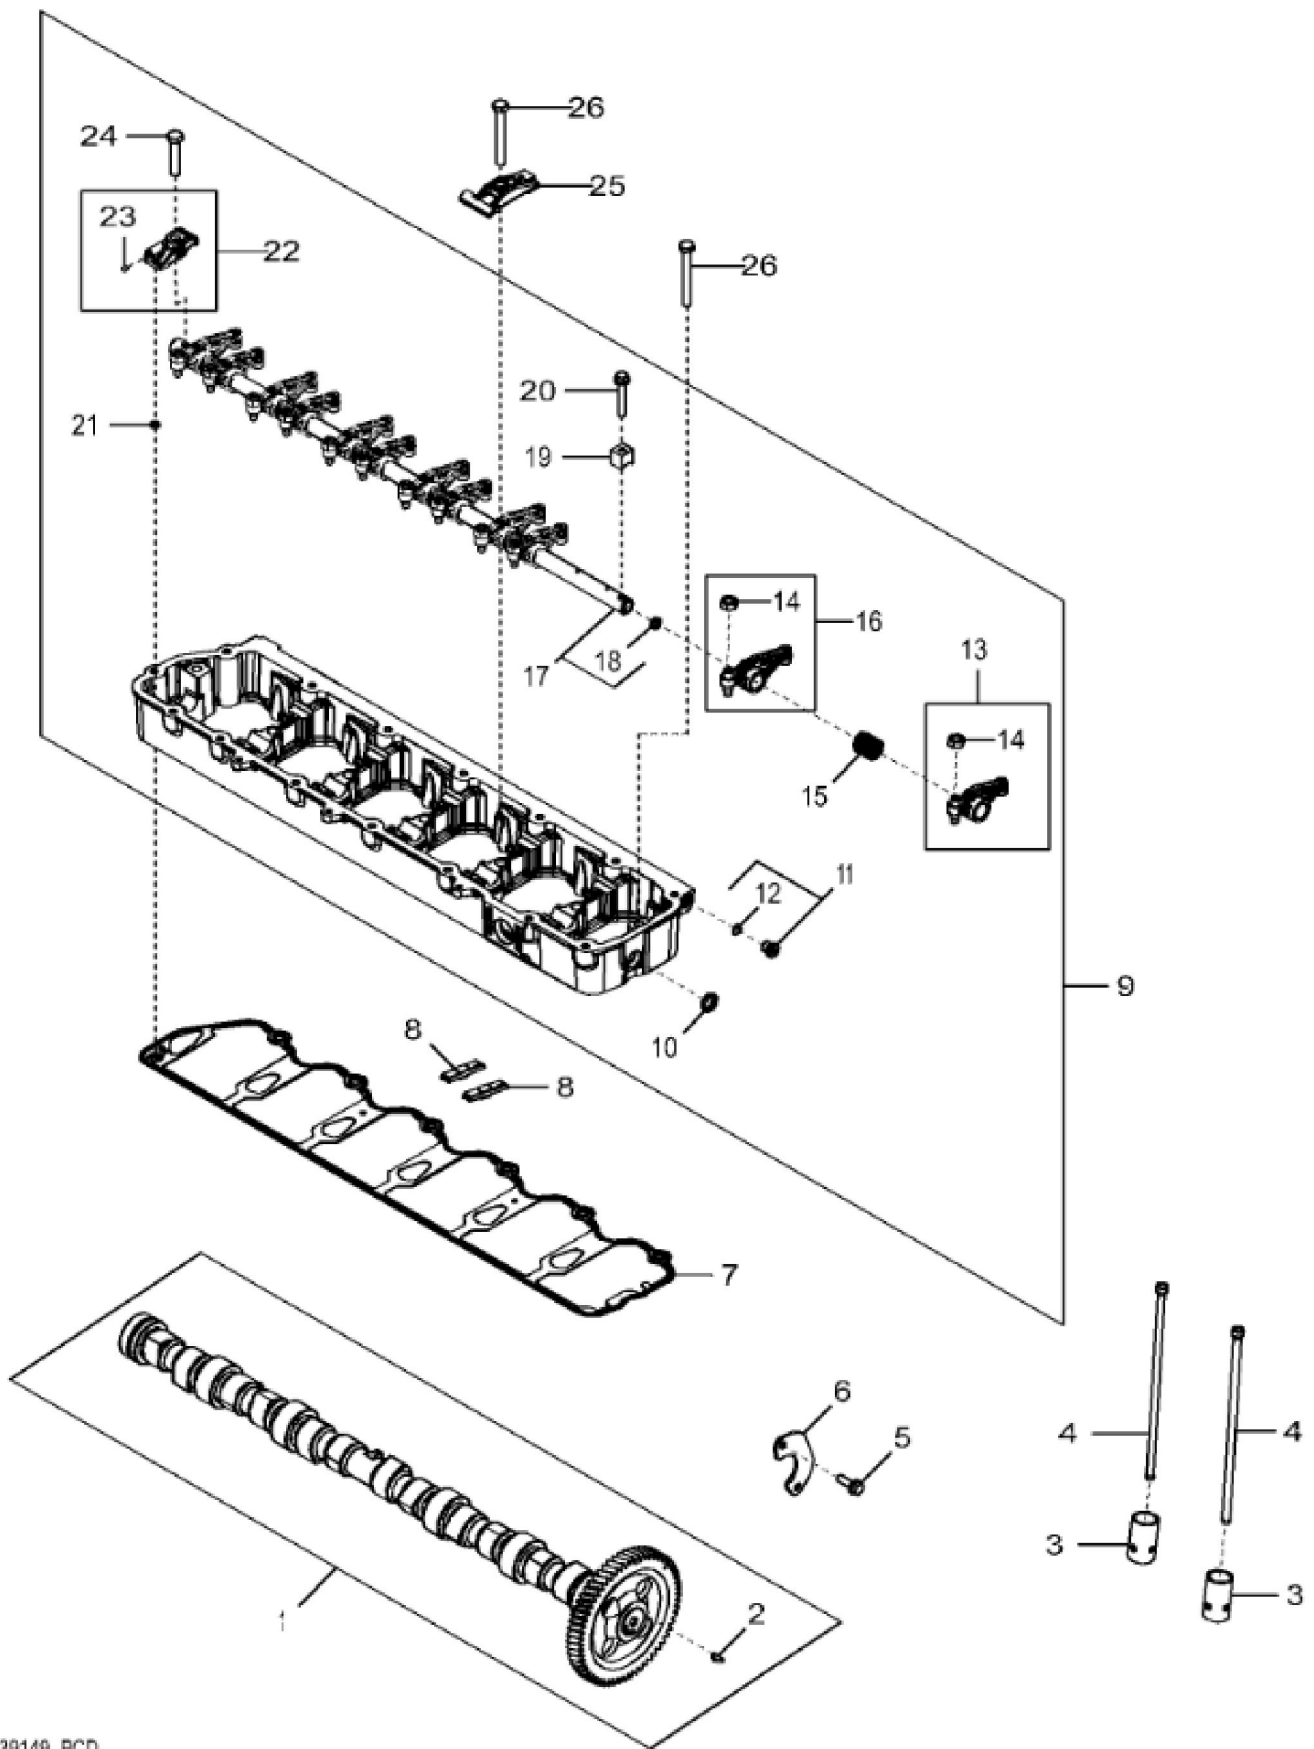

John Deere > Construction And Forestry >DOZER, CRAWLER >700K - DOZER, CRAWLER >700K Crawler Dozer (PIN: 1T0700KX_ E217278-) Engine 6068HT092 >04 ENGINE 6068HT092-RE543917 >0400 ENGINE 6068HT092-RE543917 6068HT092 >ST380033 - 4850 CONNECTING RODS AND PISTONS

KEY	PART NO.	PART NAME	QTY	REMARKS
1	R54114	SNAP RING	12	
2	R502755	PISTON PIN	6	
3	RE544825	PISTON-LINER KIT	6	
4	RE539423	PISTON RING KIT	1	
5	RE539558	SEAL KIT	1	
6	RE500608	CONNECTING ROD	6	
6	SE501094	CONNECTING ROD REMAN	6	REMAN FOR RE500608
7	R501124	SCREW	2	
8	R114082	BUSHING	1	
9	RE539421	BEARING KIT	6	KIT (2) R525684
10	RE547214	NOZZLE	6	
11	R529612	CAP SCREW	6