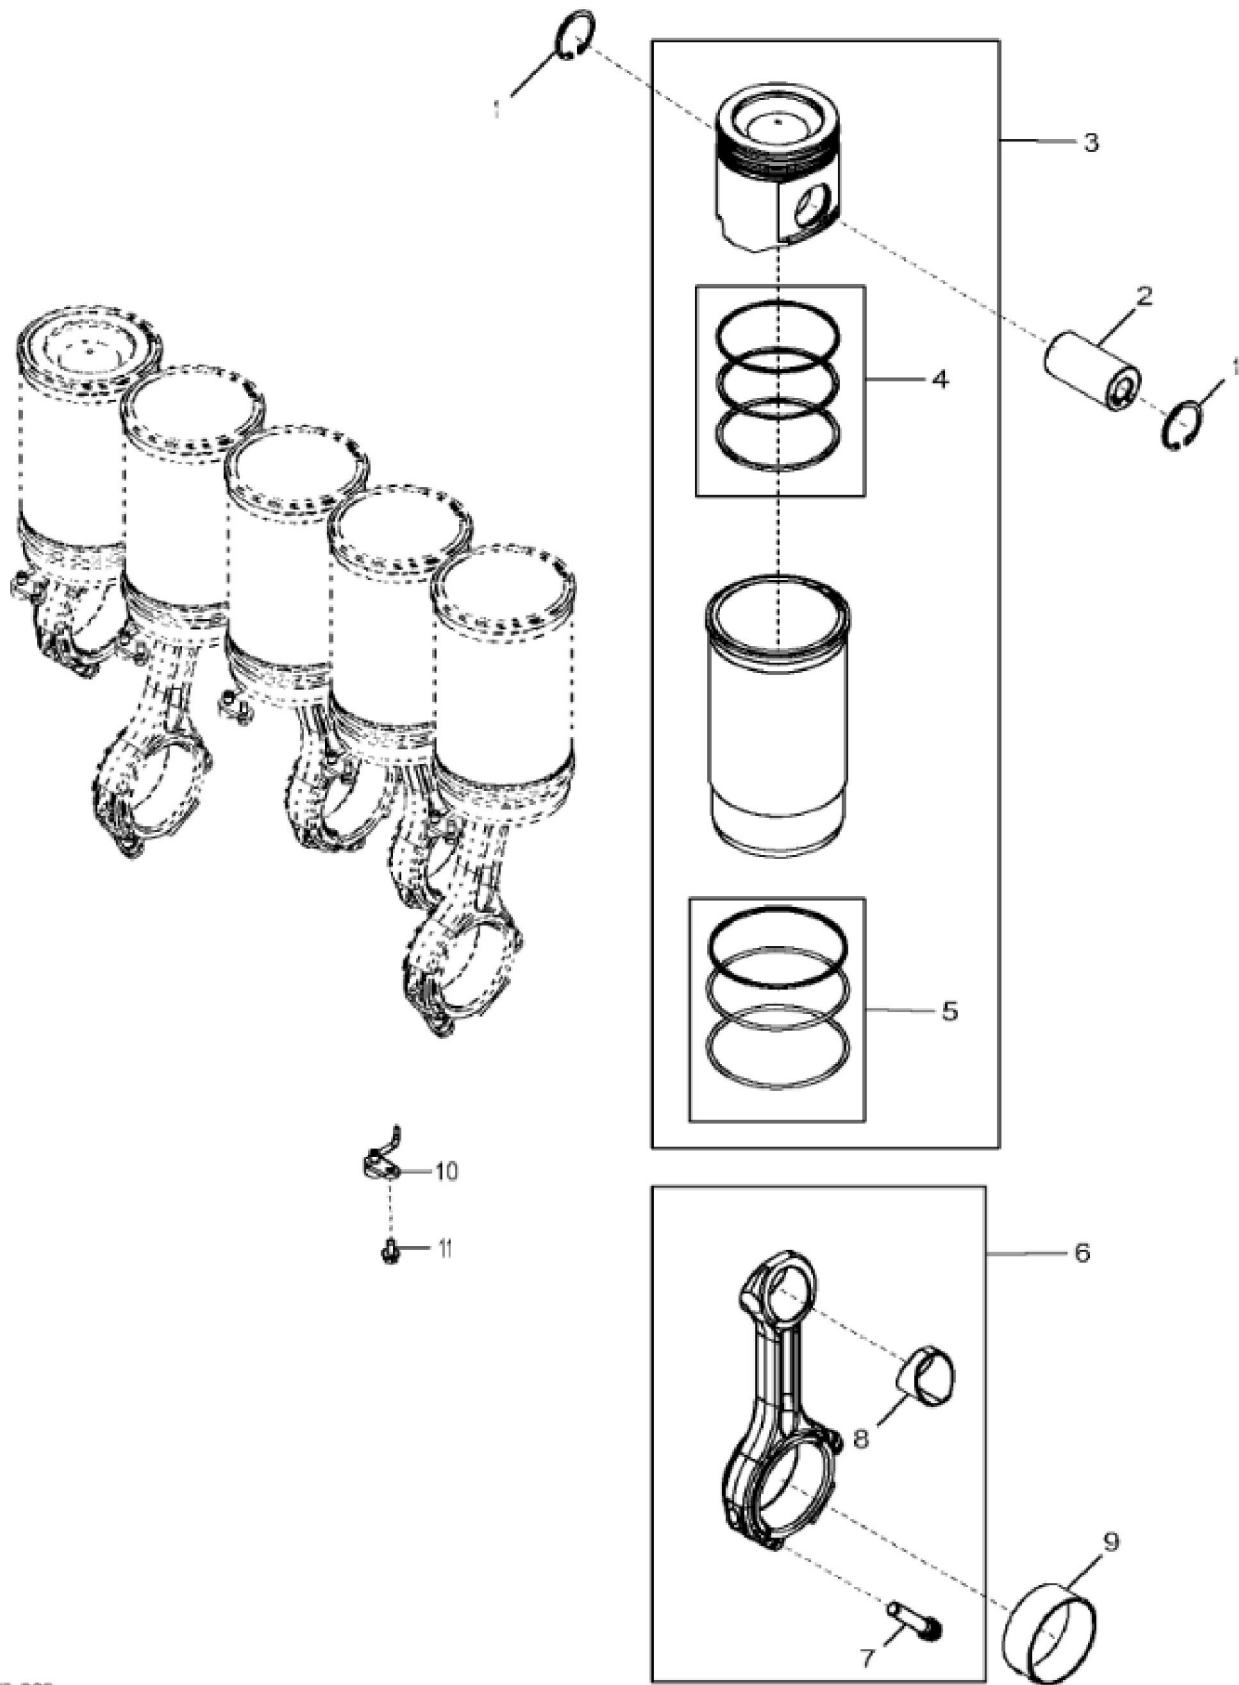

| KEY | PART NO. | PART NAME        | QTY | REMARKS                                          |
|-----|----------|------------------|-----|--------------------------------------------------|
| 1   | RE505921 | CRANKSHAFT       | 1   | MARKED R503470; ALSO ORDER RE537070 AND RE537071 |
| 1   | SE501655 | CRANKSHAFT REMAN | 1   | (With Bearings) REMAN FOR RE505921               |
| 2   | R505609  | SHAFT KEY        | 1   | LGTH = 18.5 mm                                   |
| 3   | R120631  | GEAR             | 1   | Z = 30                                           |
| 4   | R48685   | DOWEL PIN        | 1   | SUB FOR A120R                                    |
| 5   | R135918  | BOLT             | 6   |                                                  |
| 6   | RE65165  | BEARING KIT      | 6   | STD, Kit, R123561 AND R123562                    |
| 6   | RE65911  | BEARING          | AR  | US = 0.254 mm, Kit, R130576 AND R130577          |
| 7   | RE65168  | BEARING KIT      | 1   | STD, Kit, R123564 AND R123563                    |
| 7   | RE65912  | THRUST BEARING   | AR  | US = 0.254 mm, Kit, R130574 AND R130575          |