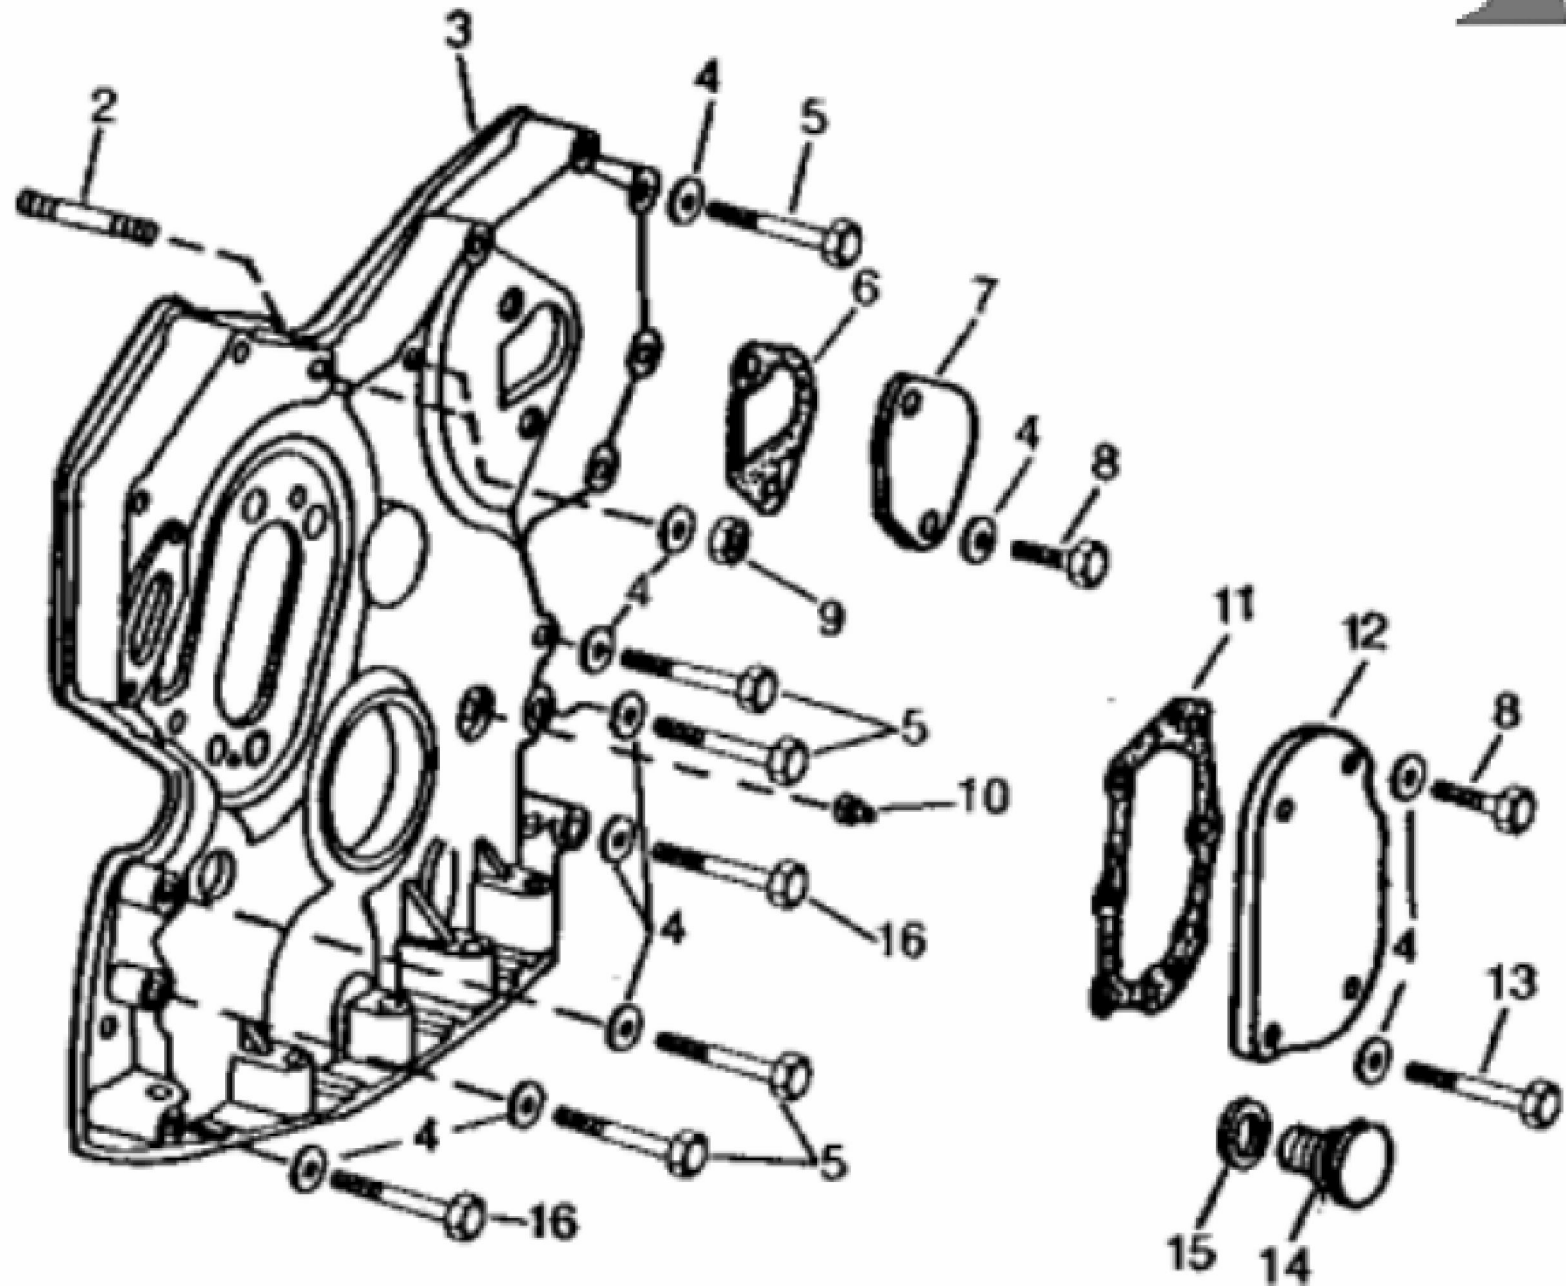

TP3697

John Deere > Construction And Forestry >BACKHOE, LOADER >610B - BACKHOE, LOADER >610B Backhoe Loader >4 ENGINE 4 >CAMSHAFT AND VALVE ACTUATING MEANS 0402 >0402-4 - ROCKER ARM COVER [01F09]

KEY	PART NO.	PART NAME	QTY	REMARKS	
1	AR103811	SCREW WITH WASHER	8	(SUB FOR AR100124)	
2	AR73604	COVER	1		
3	AR100596	GASKET	1		

John Deere > Construction And Forestry >BACKHOE, LOADER >610B - BACKHOE, LOADER >610B Backhoe Loader >4 ENGINE 4 >CAMSHAFT AND VALVE ACTUATING MEANS 0402 >0402-5 - TIMING GEAR COVER [01F10]

KEY	PART NO.	PART NAME	QTY	REMARKS
1	T20155	GASKET	1	
2	R122226	STUD	2	(SUB FOR R122226)
3	AR58196	COVER	1	(MARKED R52880) (ALSO ORDER T20272, T20273, 15H275, 19H1726, (3) 19H2284, (4) 24H1304)
4	24H1304	WASHER	AR	13/32" X 23/32" X 0.120"
5	19H2549	CAP SCREW	10	3/8" X 1-7/8"
6	R78366	GASKET	1	
7	R126041	COVER	1	(SUB FOR T20362)
8	R124277	CAP SCREW	3	(SUB FOR R122618, THIS APPLICATION)
9	14H812	NUT	2	3/8"
10	15H275	PIPE PLUG	1	1/4"
11	T20273	GASKET	1	
12	T20272	COVER	1	
13	19H1726	CAP SCREW	1	3/8" X 2-1/4"
14	T27657	FITTING PLUG	1	
15	A4827R	WASHER	1	
16	19H3031	CAP SCREW	2	3/8" X 2-1/2"