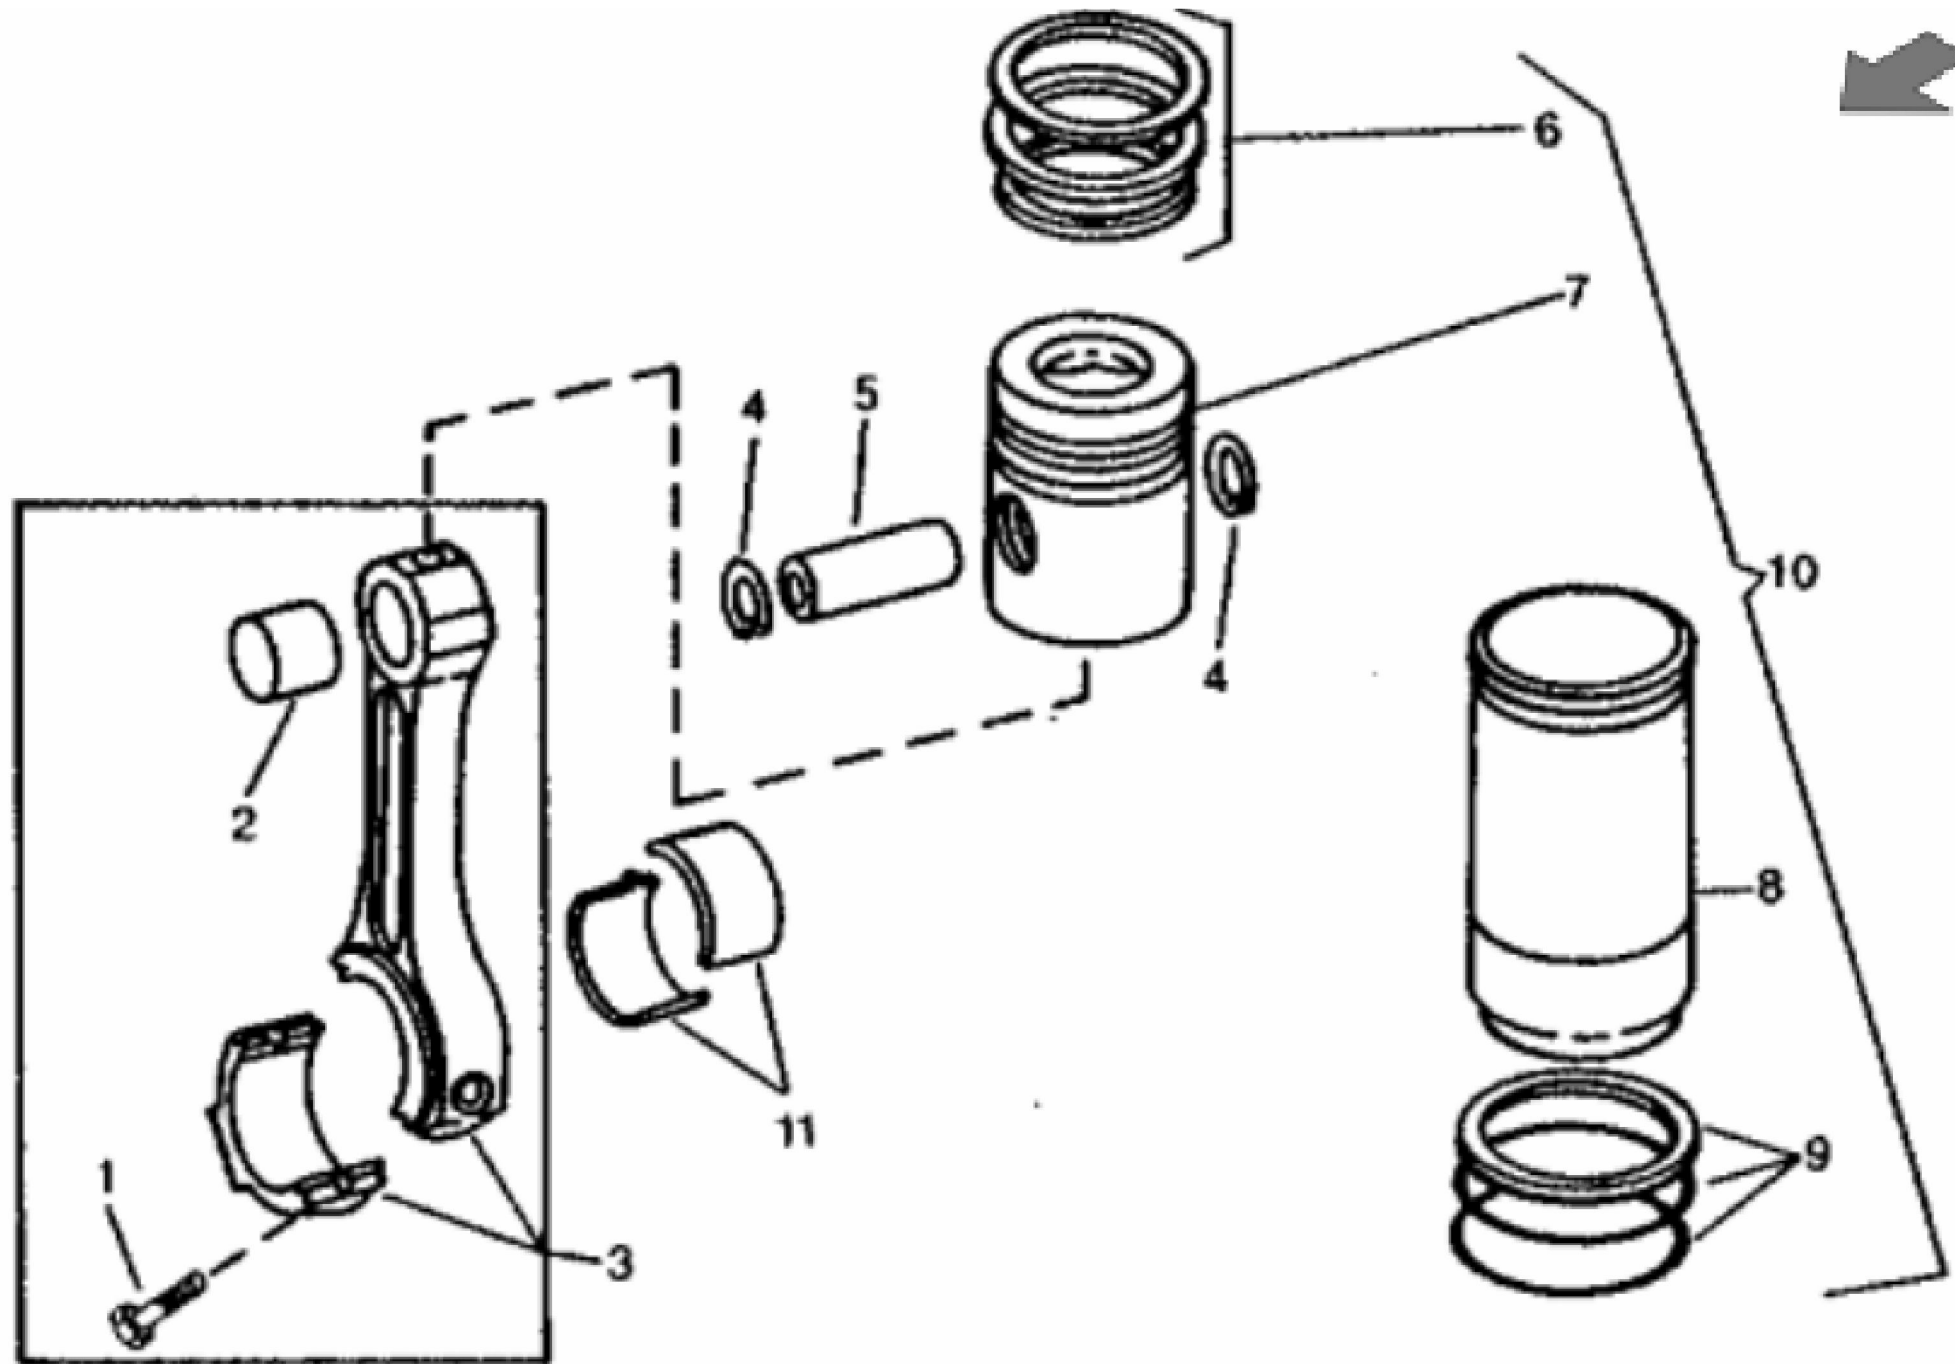

John Deere > Construction And Forestry >BACKHOE, LOADER >610B - BACKHOE, LOADER >610B Backhoe Loader >4 ENGINE 4 >CAMSHAFT AND VALVE ACTUATING MEANS 0402 >0402-5 - TIMING GEAR COVER [01F10]

KEY	PART NO.	PART NAME	QTY	REMARKS
1	T20155	GASKET	1	
2	R122226	STUD	2	(SUB FOR R122226)
3	AR58196	COVER	1	(MARKED R52880) (ALSO ORDER T20272, T20273, 15H275, 19H1726, (3) 19H2284, (4) 24H1304)
4	24H1304	WASHER	AR	13/32" X 23/32" X 0.120"
5	19H2549	CAP SCREW	10	3/8" X 1-7/8"
6	R78366	GASKET	1	
7	R126041	COVER	1	(SUB FOR T20362)
8	R124277	CAP SCREW	3	(SUB FOR R122618, THIS APPLICATION)
9	14H812	NUT	2	3/8"
10	15H275	PIPE PLUG	1	1/4"
11	T20273	GASKET	1	
12	T20272	COVER	1	
13	19H1726	CAP SCREW	1	3/8" X 2-1/4"
14	T27657	FITTING PLUG	1	
15	A4827R	WASHER	1	
16	19H3031	CAP SCREW	2	3/8" X 2-1/2"

Thank you so much for reading

KEY	PART NO.	PART NAME	QTY	REMARKS
1	R74195	SCREW	8	
2	BUSHING	4	(R56186 NO LONGER AVAILABLE)
3	SE500746	CONNECTING ROD	4	(SUB FOR AR66400 AND RE53716) (REMANUFACTURED)
4	R54114	SNAP RING	8	
5	PIN	4	(R124230 NO LONGER AVAILABLE,FURNISH RE63913)
6	RE66820	PISTON RING KIT	4	(SUB FOR RE15674 AND RE48818)
7	PISTON	4	(FURNISH RE19833)
8	R121867	CYLINDER LINER	4	(SUB FOR R54505 OR R80500) (SUB RE500024)
9	AR65507	O-RING KIT	4	
9	R26121	O-RING	1	CYLINDER LINER
9	R48767	PACKING	1	CYLINDER LINER, UPPER
9	R55453	O-RING	1	CYLINDER LINER, LOWER
10	RE19833	KIT	4	(SUB FOR AR71597, RE16615 AND RE19832)
11	AR69098	BEARING	4	STANDARD (SET OF (2) R54801) (SUB AR97517)
11	BEARING	4	(AR68413 NO LONGER AVAILABLE) 0.05 MM (.002") UNDERSIZE (SET OF (2) R57123)
11	AR68414	BEARING	4	0.25 MM (.010") UNDERSIZE (SET OF (2) R57124) (SUB AR97653)
11	AR68415	BEARING	4	0.51 MM (.020") UNDERSIZE (SET OF (2) R57125) (SUB AR97654)
11	AR68416	BEARING	4	0.76 MM (.030") UNDERSIZE (SET OF (2) R57126) (SUB AR97655)
12	RE500024	CYLINDER LINER	4	
13	BUSHING	4	
14	RE63913	KIT	4	