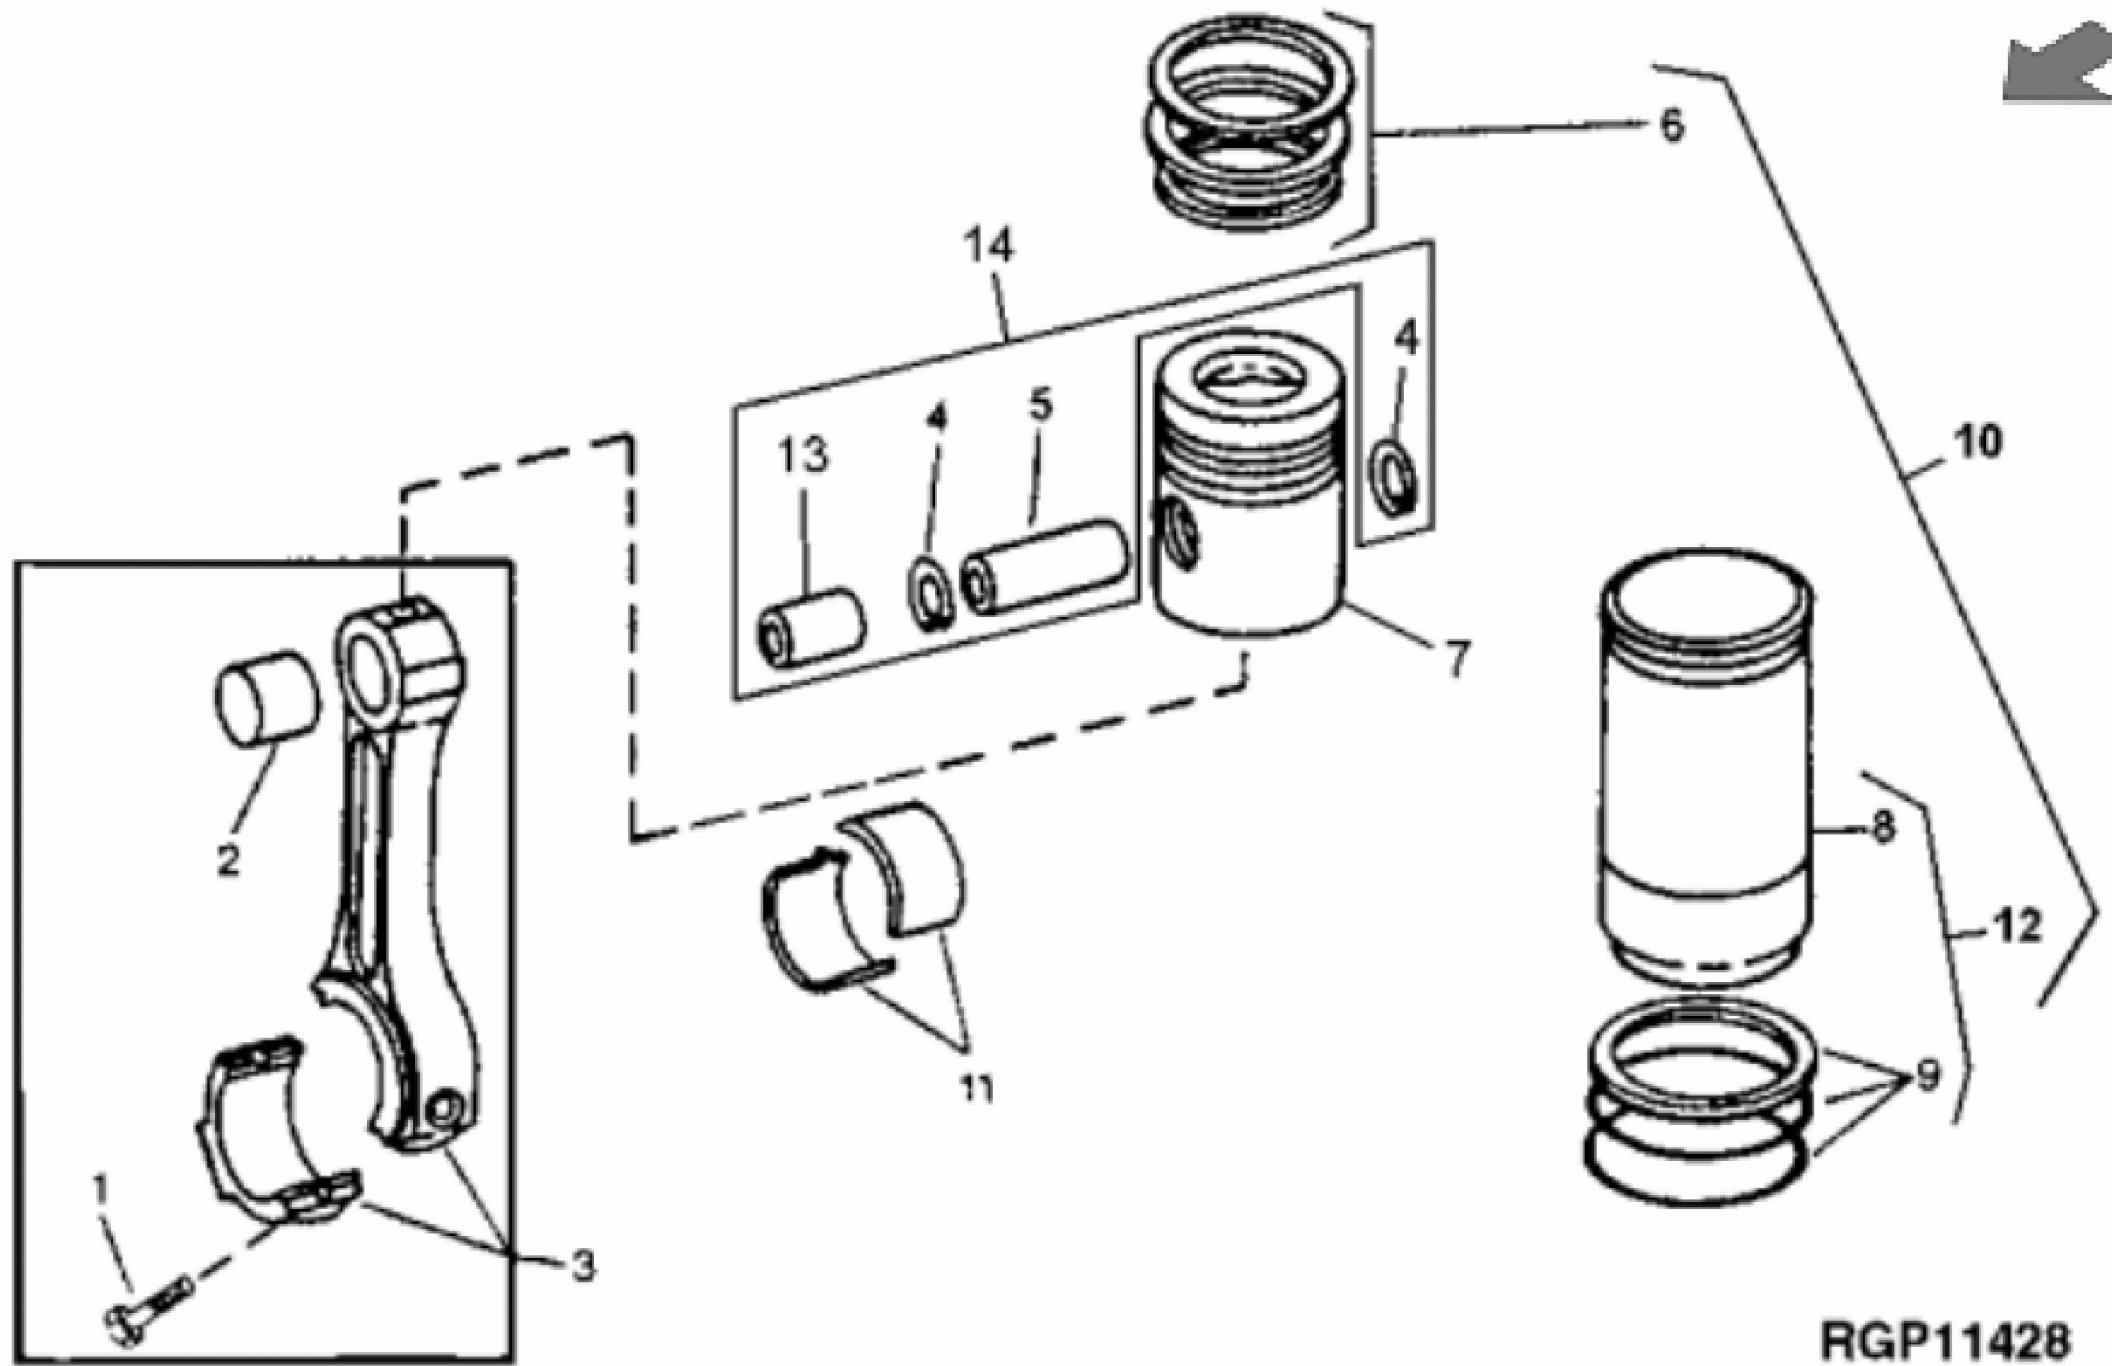

TP3697

John Deere > Construction And Forestry >BACKHOE, LOADER >610B - BACKHOE, LOADER >610B Backhoe Loader >4 ENGINE 4 >CAMSHAFT AND VALVE ACTUATING MEANS 0402 >0402-4 - ROCKER ARM COVER [01F09]

KEY	PART NO.	PART NAME	QTY	REMARKS	
1	AR103811	SCREW WITH WASHER	8	(SUB FOR AR100124)	
2	AR73604	COVER	1		
3	AR100596	GASKET	1		

John Deere > Construction And Forestry >BACKHOE, LOADER >610B - BACKHOE, LOADER >610B Backhoe Loader >4 ENGINE 4 >CAMSHAFT AND VALVE ACTUATING MEANS 0402 >0402-5 - TIMING GEAR COVER [01F10]

KEY	PART NO.	PART NAME	QTY	REMARKS
1	T20155	GASKET	1	
2	R122226	STUD	2	(SUB FOR R122226)
3	AR58196	COVER	1	(MARKED R52880) (ALSO ORDER T20272, T20273, 15H275, 19H1726, (3) 19H2284, (4) 24H1304)
4	24H1304	WASHER	AR	13/32" X 23/32" X 0.120"
5	19H2549	CAP SCREW	10	3/8" X 1-7/8"
6	R78366	GASKET	1	
7	R126041	COVER	1	(SUB FOR T20362)
8	R124277	CAP SCREW	3	(SUB FOR R122618, THIS APPLICATION)
9	14H812	NUT	2	3/8"
10	15H275	PIPE PLUG	1	1/4"
11	T20273	GASKET	1	
12	T20272	COVER	1	
13	19H1726	CAP SCREW	1	3/8" X 2-1/4"
14	T27657	FITTING PLUG	1	
15	A4827R	WASHER	1	
16	19H3031	CAP SCREW	2	3/8" X 2-1/2"