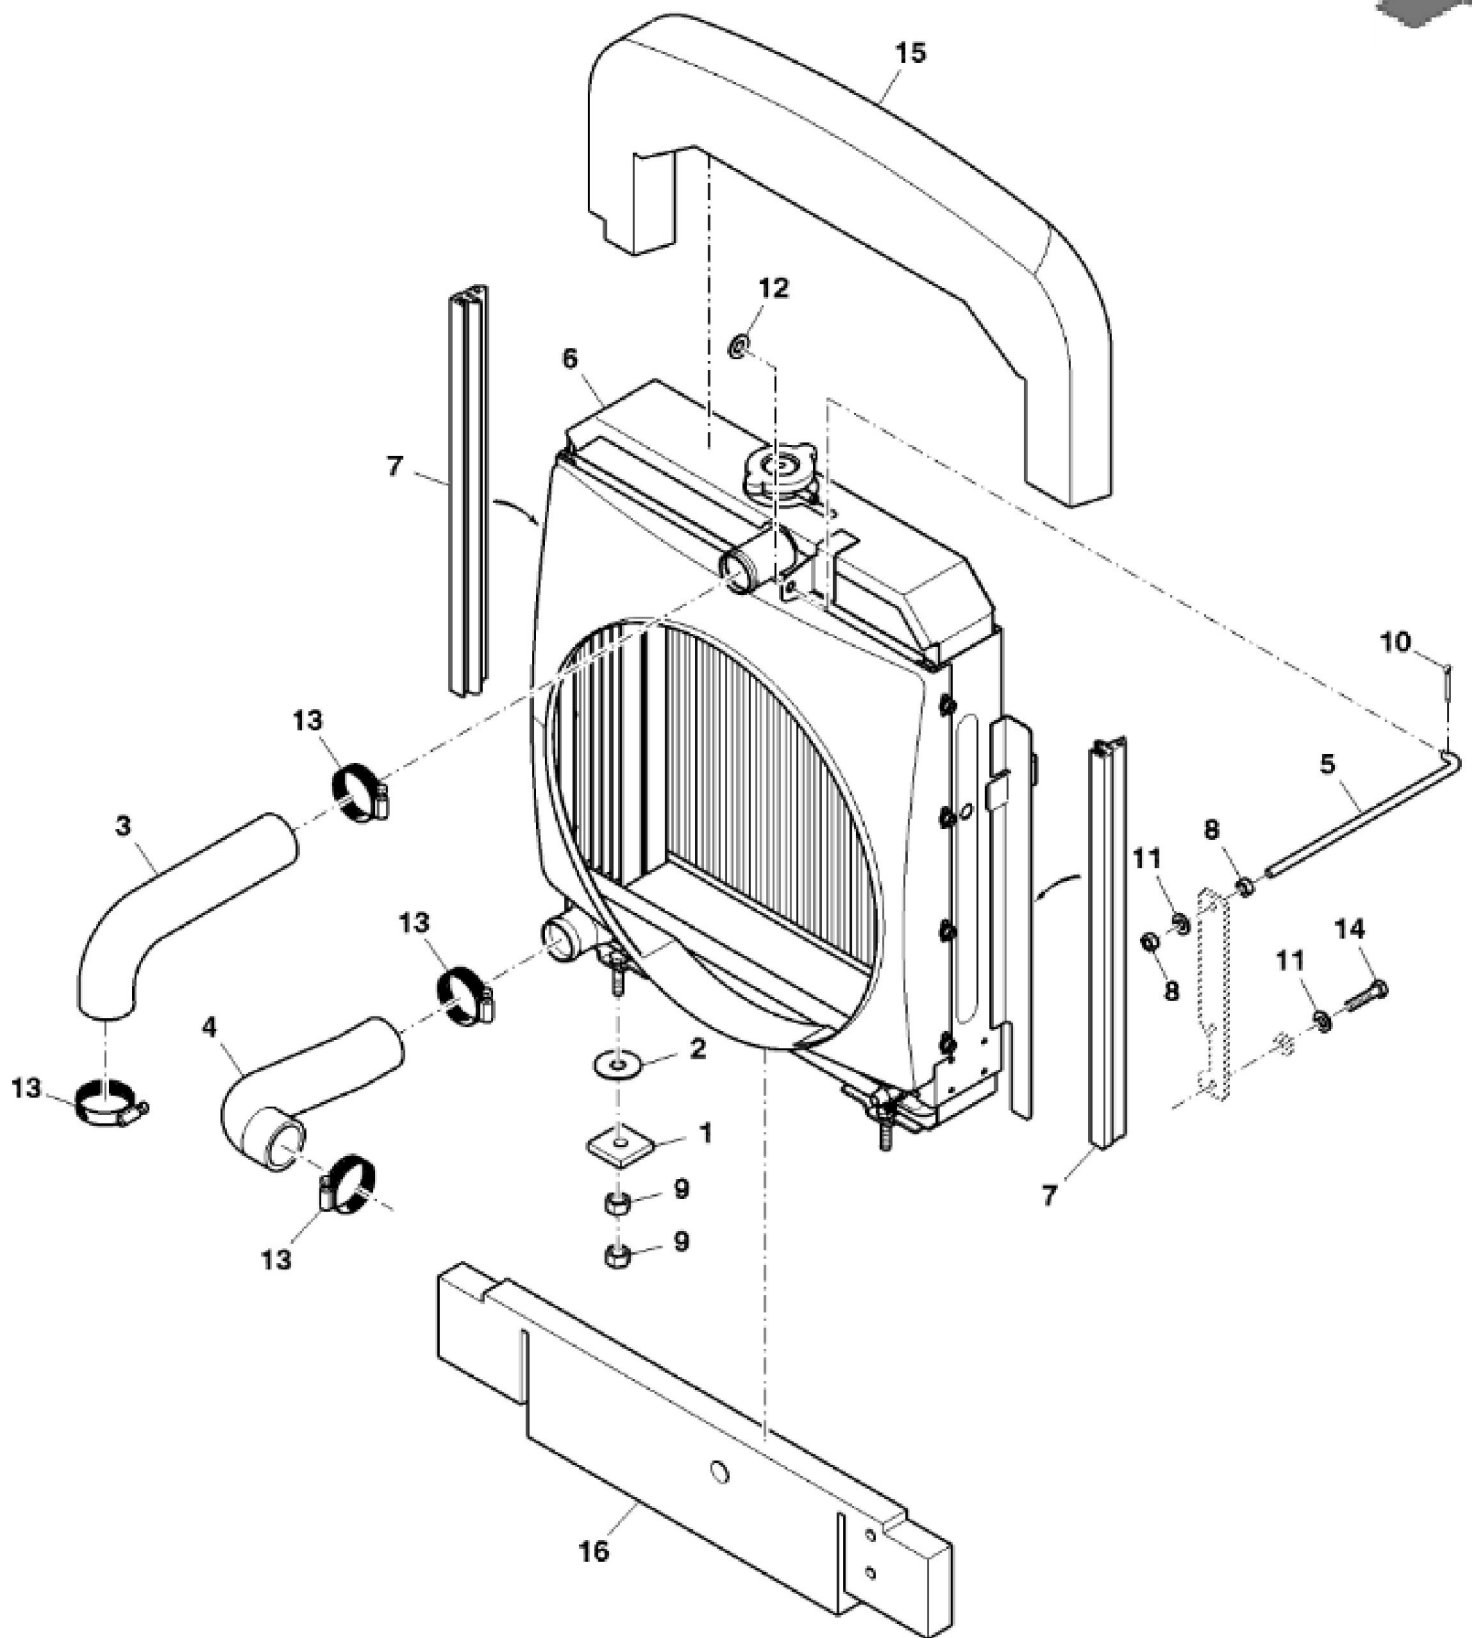

ETN96852B

KEY	PART NO.	PART NAME	QTY	REMARKS	
1	19M7162	CAP SCREW	2	M8 X 16	
2	SJ30481	AIR CLEANER	1	SUB FOR SJ28499	
3	SU327650	GASKET	1		
4	SU318990	LOCK WASHER	2		

<https://www.ebooklibonline.com>

Hello dear friend!

Thank you very much for reading.

Enter the link into your browser.

The full manual is available for immediate download.

<https://www.ebooklibonline.com>

ETN145518A

KEY	PART NO.	PART NAME	QTY	REMARKS	
1	SJ26348	RADIATOR	1		
2	SJ24132	BRACKET	1	LH	
3	SJ24133	BRACKET	1	RH	
4	SU313538	HOSE	1	(Up)	
5	SU41387	SEAL	1		
6	SU321909	CLAMP	4		
7	SU41626	HOSE	1	(Down)	
8	19M7865	SCREW	4	M8 X 16	

Thank you so much for reading

KEY	PART NO.	PART NAME	QTY	REMARKS	
1	SU327503	GASKET	2		
2	SU318111	WASHER	2		
3	SU313538	HOSE	1	Inlet	
4	SU31173	HOSE	1	Outlet	
5	SU327258	HOOK BOLT	1		
6	SJ15883	RADIATOR	1		
7	SU319159	ISOLATOR	2		
8	14M7029	NUT	2	M8	
9	14M7512	NUT	4	M12	
10	11M7078	COTTER PIN	1	2 X 20 mm	
11	SU318990	LOCK WASHER	1		
12	24M7055	WASHER	1	8.400 X 16 X 1.600 mm	
13	SU321909	CLAMP	4		
14	19M7298	CAP SCREW	2	M8 X 35	
15	SU327898	SEAL	1	Above	
16	SU30357	SEAL	1	Below	