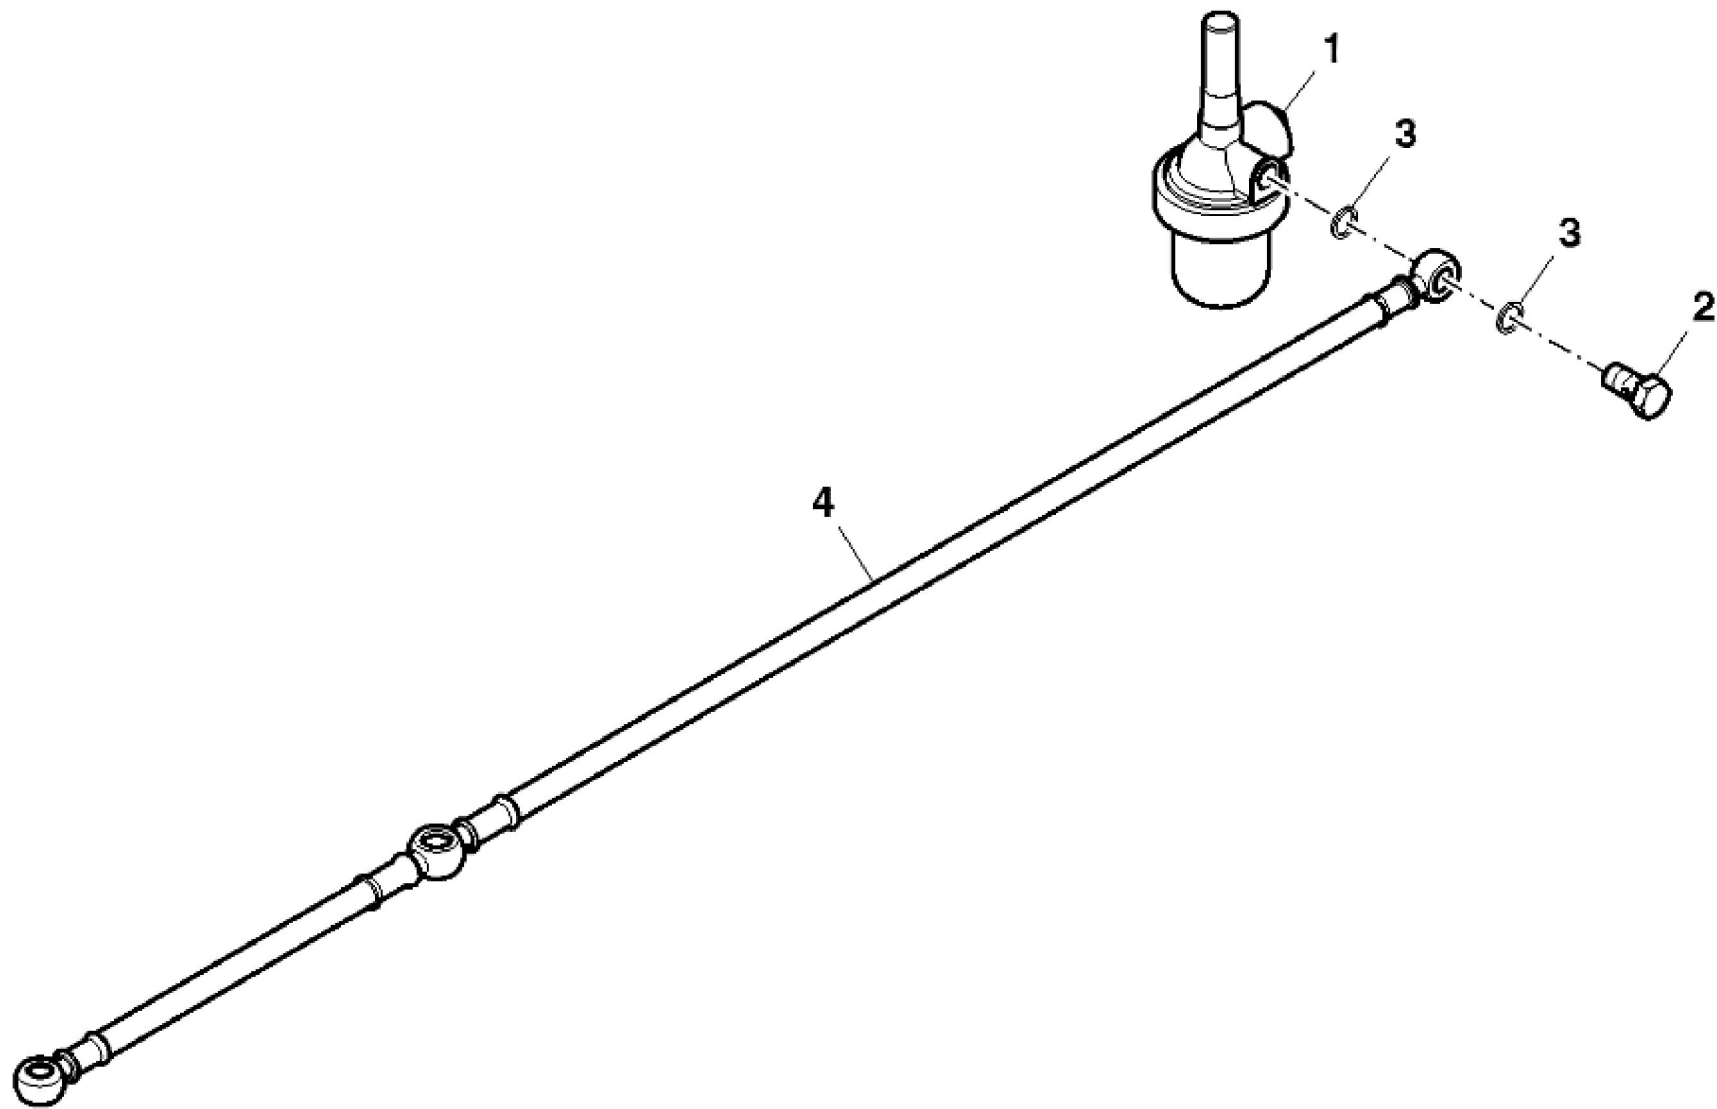

Thank you so much for reading

KEY	PART NO.	PART NAME	QTY	REMARKS	
1	SU327503	GASKET	2		
2	SU318111	WASHER	2		
3	SU313538	HOSE	1	Inlet	
4	SU31173	HOSE	1	Outlet	
5	SU327258	HOOK BOLT	1		
6	SJ15883	RADIATOR	1		
7	SU319159	ISOLATOR	2		
8	14M7029	NUT	2	M8	
9	14M7512	NUT	4	M12	
10	11M7078	COTTER PIN	1	2 X 20 mm	
11	SU318990	LOCK WASHER	1		
12	24M7055	WASHER	1	8.400 X 16 X 1.600 mm	
13	SU321909	CLAMP	4		
14	19M7298	CAP SCREW	2	M8 X 35	
15	SU327898	SEAL	1	Above	
16	SU30357	SEAL	1	Below	