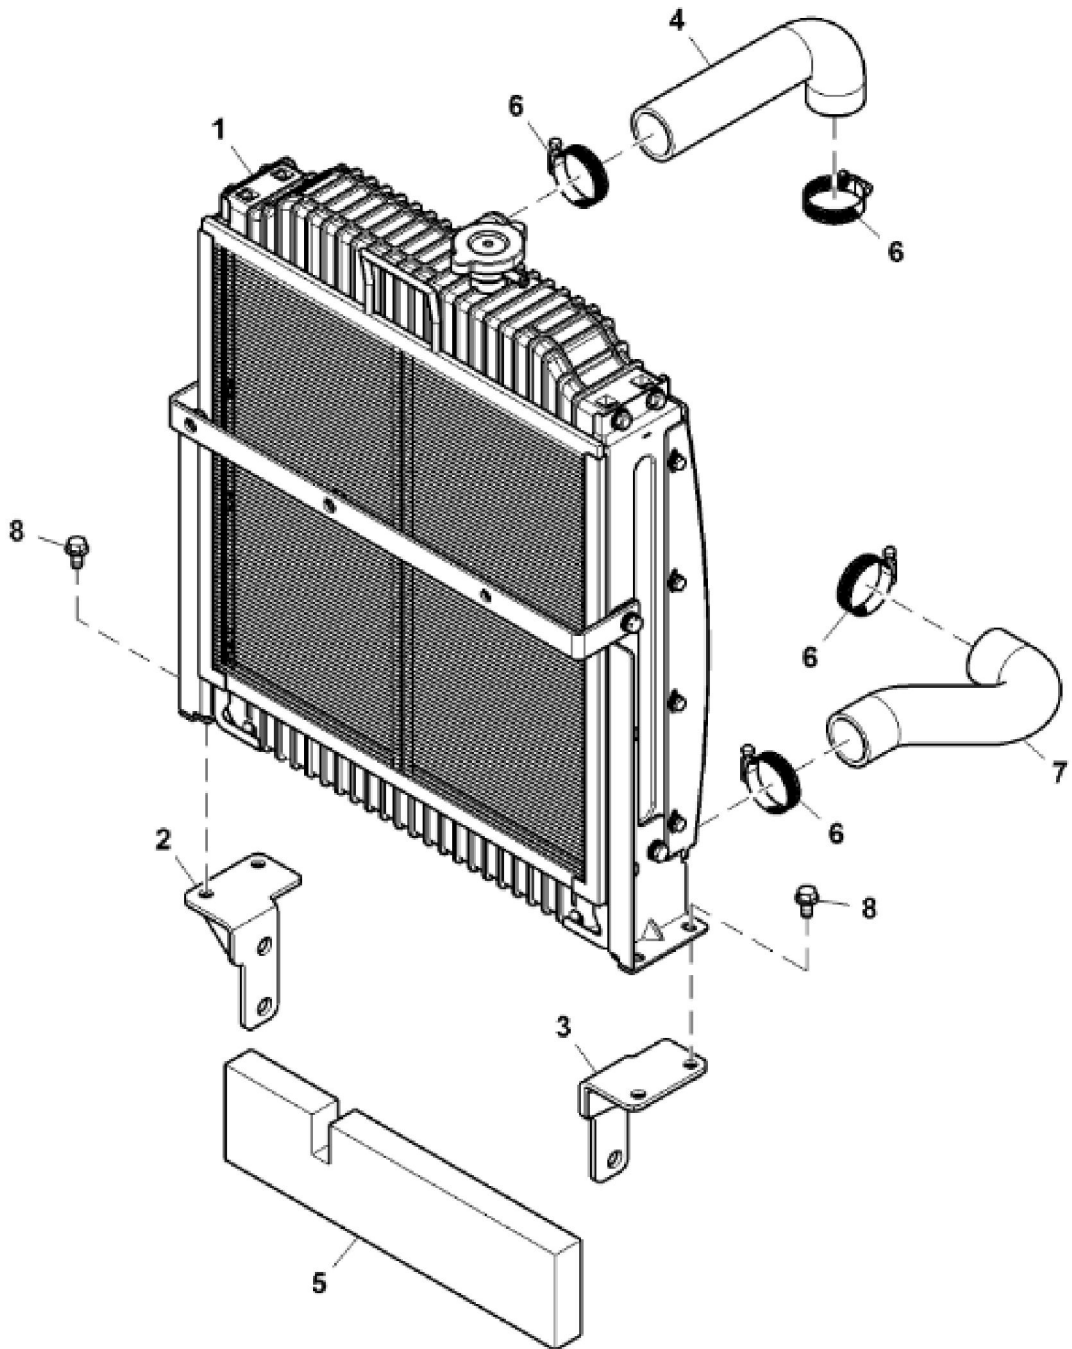

ETN96852B

KEY	PART NO.	PART NAME	QTY	REMARKS	
1	19M7162	CAP SCREW	2	M8 X 16	
2	SJ30481	AIR CLEANER	1	SUB FOR SJ28499	
3	SU327650	GASKET	1		
4	SU318990	LOCK WASHER	2		

<https://www.ebooklibonline.com>

Hello dear friend!

Thank you very much for reading.

Enter the link into your browser.

The full manual is available for immediate download.

<https://www.ebooklibonline.com>

ETN145518A

KEY	PART NO.	PART NAME	QTY	REMARKS	
1	SJ26348	RADIATOR	1		
2	SJ24132	BRACKET	1	LH	
3	SJ24133	BRACKET	1	RH	
4	SU313538	HOSE	1	(Up)	
5	SU41387	SEAL	1		
6	SU321909	CLAMP	4		
7	SU41626	HOSE	1	(Down)	
8	19M7865	SCREW	4	M8 X 16	

Thank you so much for reading

KEY	PART NO.	PART NAME	QTY	REMARKS	
1	SU327503	GASKET	2		
2	SU318111	WASHER	2		
3	SU313538	HOSE	1	Inlet	
4	SU31173	HOSE	1	Outlet	
5	SU327258	HOOK BOLT	1		
6	SJ15883	RADIATOR	1		
7	SU319159	ISOLATOR	2		
8	14M7029	NUT	2	M8	
9	14M7512	NUT	4	M12	
10	11M7078	COTTER PIN	1	2 X 20 mm	
11	SU318990	LOCK WASHER	1		
12	24M7055	WASHER	1	8.400 X 16 X 1.600 mm	
13	SU321909	CLAMP	4		
14	19M7298	CAP SCREW	2	M8 X 35	
15	SU327898	SEAL	1	Above	
16	SU30357	SEAL	1	Below	