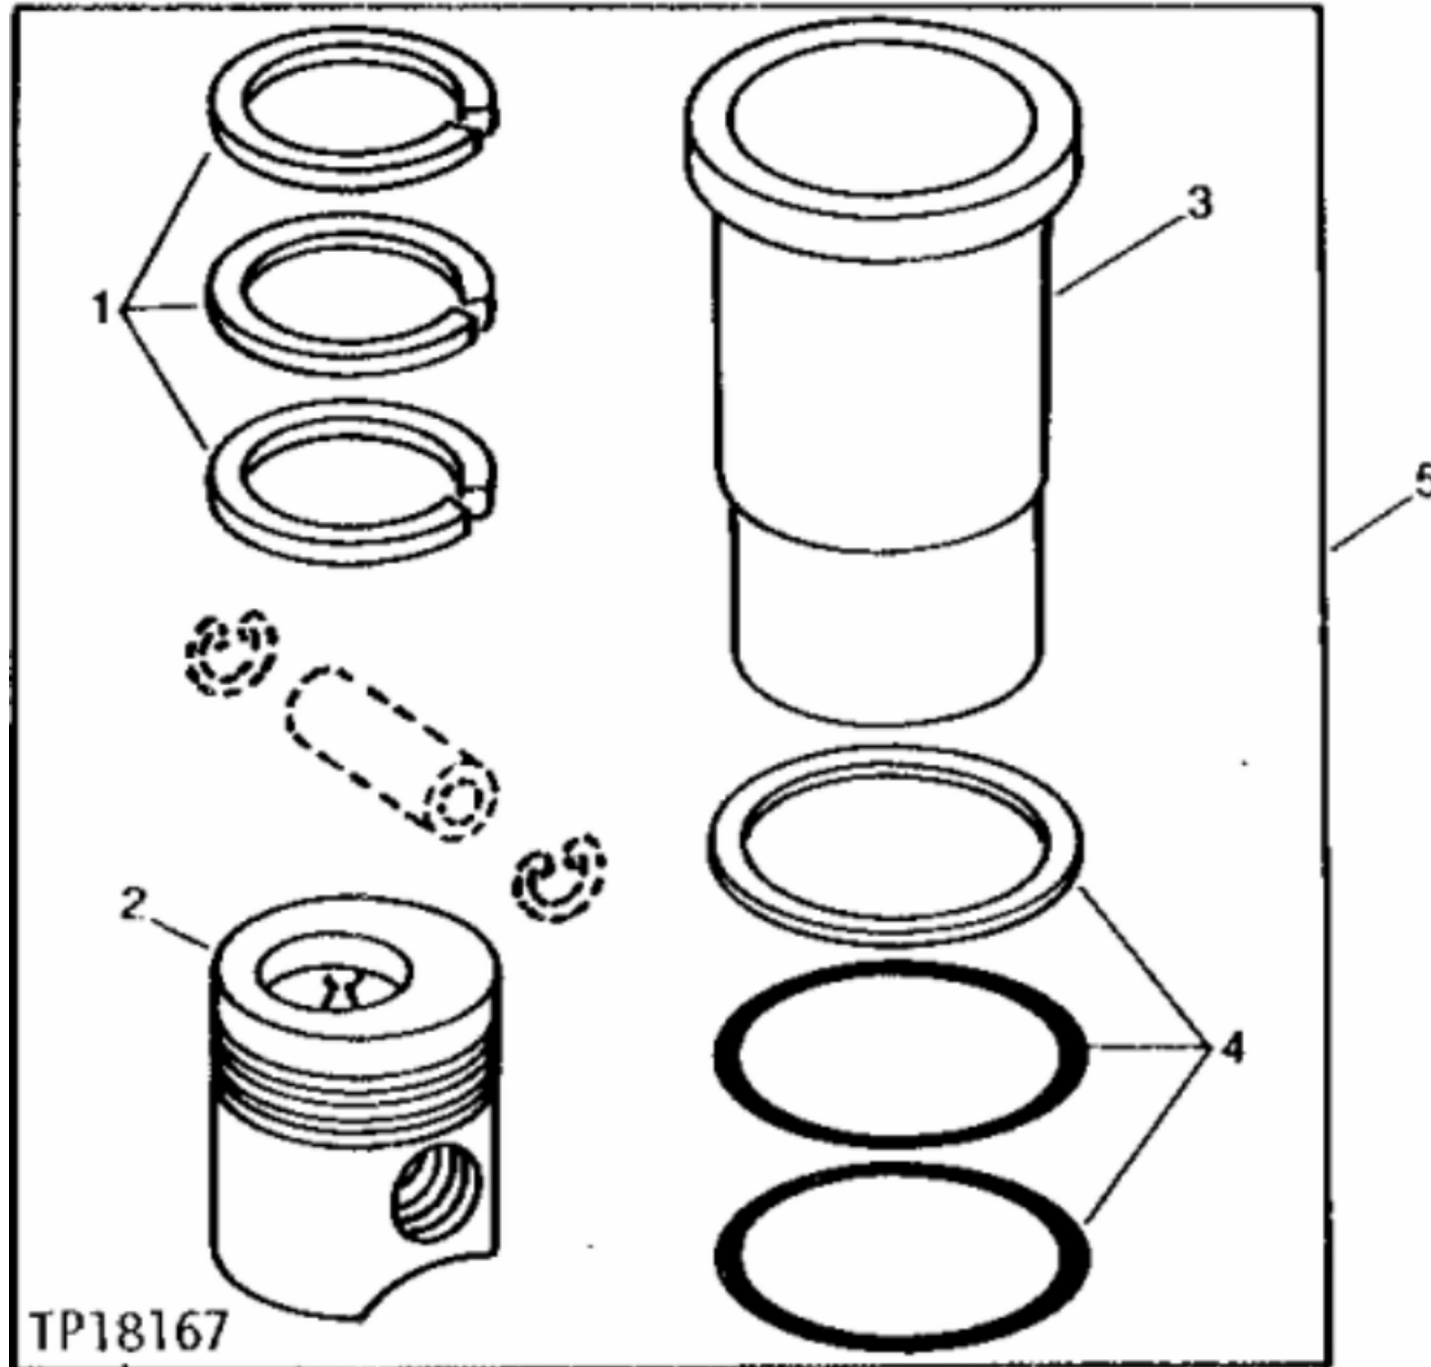

Enter the link into your browser.

The full manual is available for immediate download.

<https://www.ebooklibonline.com>

TP861

GEAR COVER [01E12]

KEY	PART NO.	PART NAME	QTY	REMARKS
1	R122226	STUD	2	(SUB FOR R122226)
2	14H812	NUT	2	3/8"
3	24H1304	WASHER	AR	13/32" X 23/32" X 0.120"
4	19H2549	CAP SCREW	10	3/8" X 1-7/8"
5	R78366	GASKET	1	(SUB FOR R69260)
6	R126041	COVER	1	(SUB FOR T20362)
7	19H2284	CAP SCREW	3	3/8" X 7/8"
7	R122618	SCREW	2	(USE WITH R126041)
8	19H1726	CAP SCREW	1	3/8" X 2-1/4"
9	T20272	COVER	1	
10	T20273	GASKET	1	
11	15H275	PIPE PLUG	1	1/4"
12	19H3031	CAP SCREW	2	3/8" X 2-1/2"
13	AR58196	COVER	1	(MARKED R52880) (ALSO ORDER T20272, T20273, 15H275, 19H1726, (3) 19H2284 AND (4) 24H1304)
14	T20155	GASKET	1	

KEY	PART NO.	PART NAME	QTY	REMARKS
1	R74194	SCREW	8	(USE WITH CONNECTING ROD MARKED R51727)
1	R80033	CAP SCREW	8	(USE WITH CONNECING ROD MARKED R80034)
2	R55647	BUSHING	4	
3	SE500747	CONNECTING ROD	4	(SUB FOR AR55978 AND RE21076) (REMANUFACTURED)
4	M41029	SNAP RING	8	
5	R125754	PISTON PIN	4	(SUB FOR R51731)
6	AR55759	PISTON RING KIT	4	
7	AR77762	PISTON	4	
8	T32343	CYLINDER LINER	4	(SUB FOR R80406)
9	AR71618	KIT	4	
10	AR78041	PISTON-LINER KIT	4	
11	AT21138	BEARING	4	STANDARD (SET OF (2) T20011)
11	BEARING	4	(AT21122 NO LONGER AVAILABLE) 0.05 MM (.002") UNDERSIZE (SET OF (2) T23566)
11	AT21124	BEARING	4	0.25 MM (.010") UNDERSIZE (SET OF (2) T23568)
11	AT21126	BEARING	4	0.51 MM (.020") UNDERSIZE (SET OF (2) T23570)
11	AT21128	BEARING	4	0.76 MM (.030") UNDERSIZE (SET OF (2) T23572)