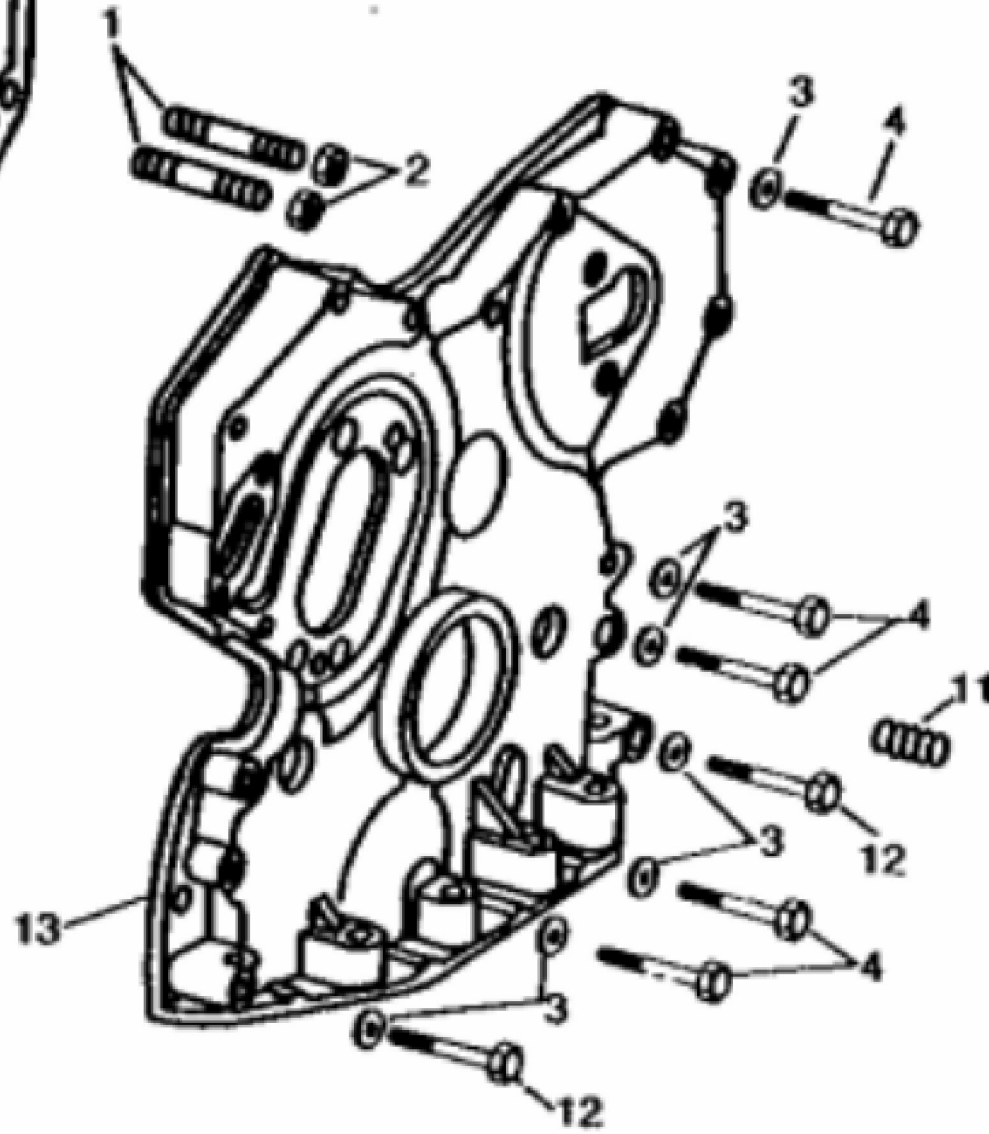

TP3697

John Deere > Construction And Forestry >BACKHOE, LOADER >410B - BACKHOE, LOADER >410B Backhoe Loader >4 ENGINE 4 >CAMSHAFT AND VALVE ACTUATING MEANS 0402 >0402-5 - ROCKER ARM COVER (WITHOUT TURBOCHARGER) [01E11]

KEY	PART NO.	PART NAME	QTY	REMARKS	
1	AR103811	SCREW WITH WASHER	8	(SUB FOR AR100124)	
2	AR73604	COVER	1		
3	AR100596	GASKET	1		

<https://www.ebooklibonline.com>

Hello dear friend!

Thank you very much for reading.

Enter the link into your browser.

The full manual is available for immediate download.

<https://www.ebooklibonline.com>

TP861

GEAR COVER [01E12]

KEY	PART NO.	PART NAME	QTY	REMARKS
1	R122226	STUD	2	(SUB FOR R122226)
2	14H812	NUT	2	3/8"
3	24H1304	WASHER	AR	13/32" X 23/32" X 0.120"
4	19H2549	CAP SCREW	10	3/8" X 1-7/8"
5	R78366	GASKET	1	(SUB FOR R69260)
6	R126041	COVER	1	(SUB FOR T20362)
7	19H2284	CAP SCREW	3	3/8" X 7/8"
7	R122618	SCREW	2	(USE WITH R126041)
8	19H1726	CAP SCREW	1	3/8" X 2-1/4"
9	T20272	COVER	1	
10	T20273	GASKET	1	
11	15H275	PIPE PLUG	1	1/4"
12	19H3031	CAP SCREW	2	3/8" X 2-1/2"
13	AR58196	COVER	1	(MARKED R52880) (ALSO ORDER T20272, T20273, 15H275, 19H1726, (3) 19H2284 AND (4) 24H1304)
14	T20155	GASKET	1	

KEY	PART NO.	PART NAME	QTY	REMARKS
1	R74194	SCREW	8	(USE WITH CONNECTING ROD MARKED R51727)
1	R80033	CAP SCREW	8	(USE WITH CONNECING ROD MARKED R80034)
2	R55647	BUSHING	4	
3	SE500747	CONNECTING ROD	4	(SUB FOR AR55978 AND RE21076) (REMANUFACTURED)
4	M41029	SNAP RING	8	
5	R125754	PISTON PIN	4	(SUB FOR R51731)
6	AR55759	PISTON RING KIT	4	
7	AR77762	PISTON	4	
8	T32343	CYLINDER LINER	4	(SUB FOR R80406)
9	AR71618	KIT	4	
10	AR78041	PISTON-LINER KIT	4	
11	AT21138	BEARING	4	STANDARD (SET OF (2) T20011)
11	BEARING	4	(AT21122 NO LONGER AVAILABLE) 0.05 MM (.002") UNDERSIZE (SET OF (2) T23566)
11	AT21124	BEARING	4	0.25 MM (.010") UNDERSIZE (SET OF (2) T23568)
11	AT21126	BEARING	4	0.51 MM (.020") UNDERSIZE (SET OF (2) T23570)
11	AT21128	BEARING	4	0.76 MM (.030") UNDERSIZE (SET OF (2) T23572)