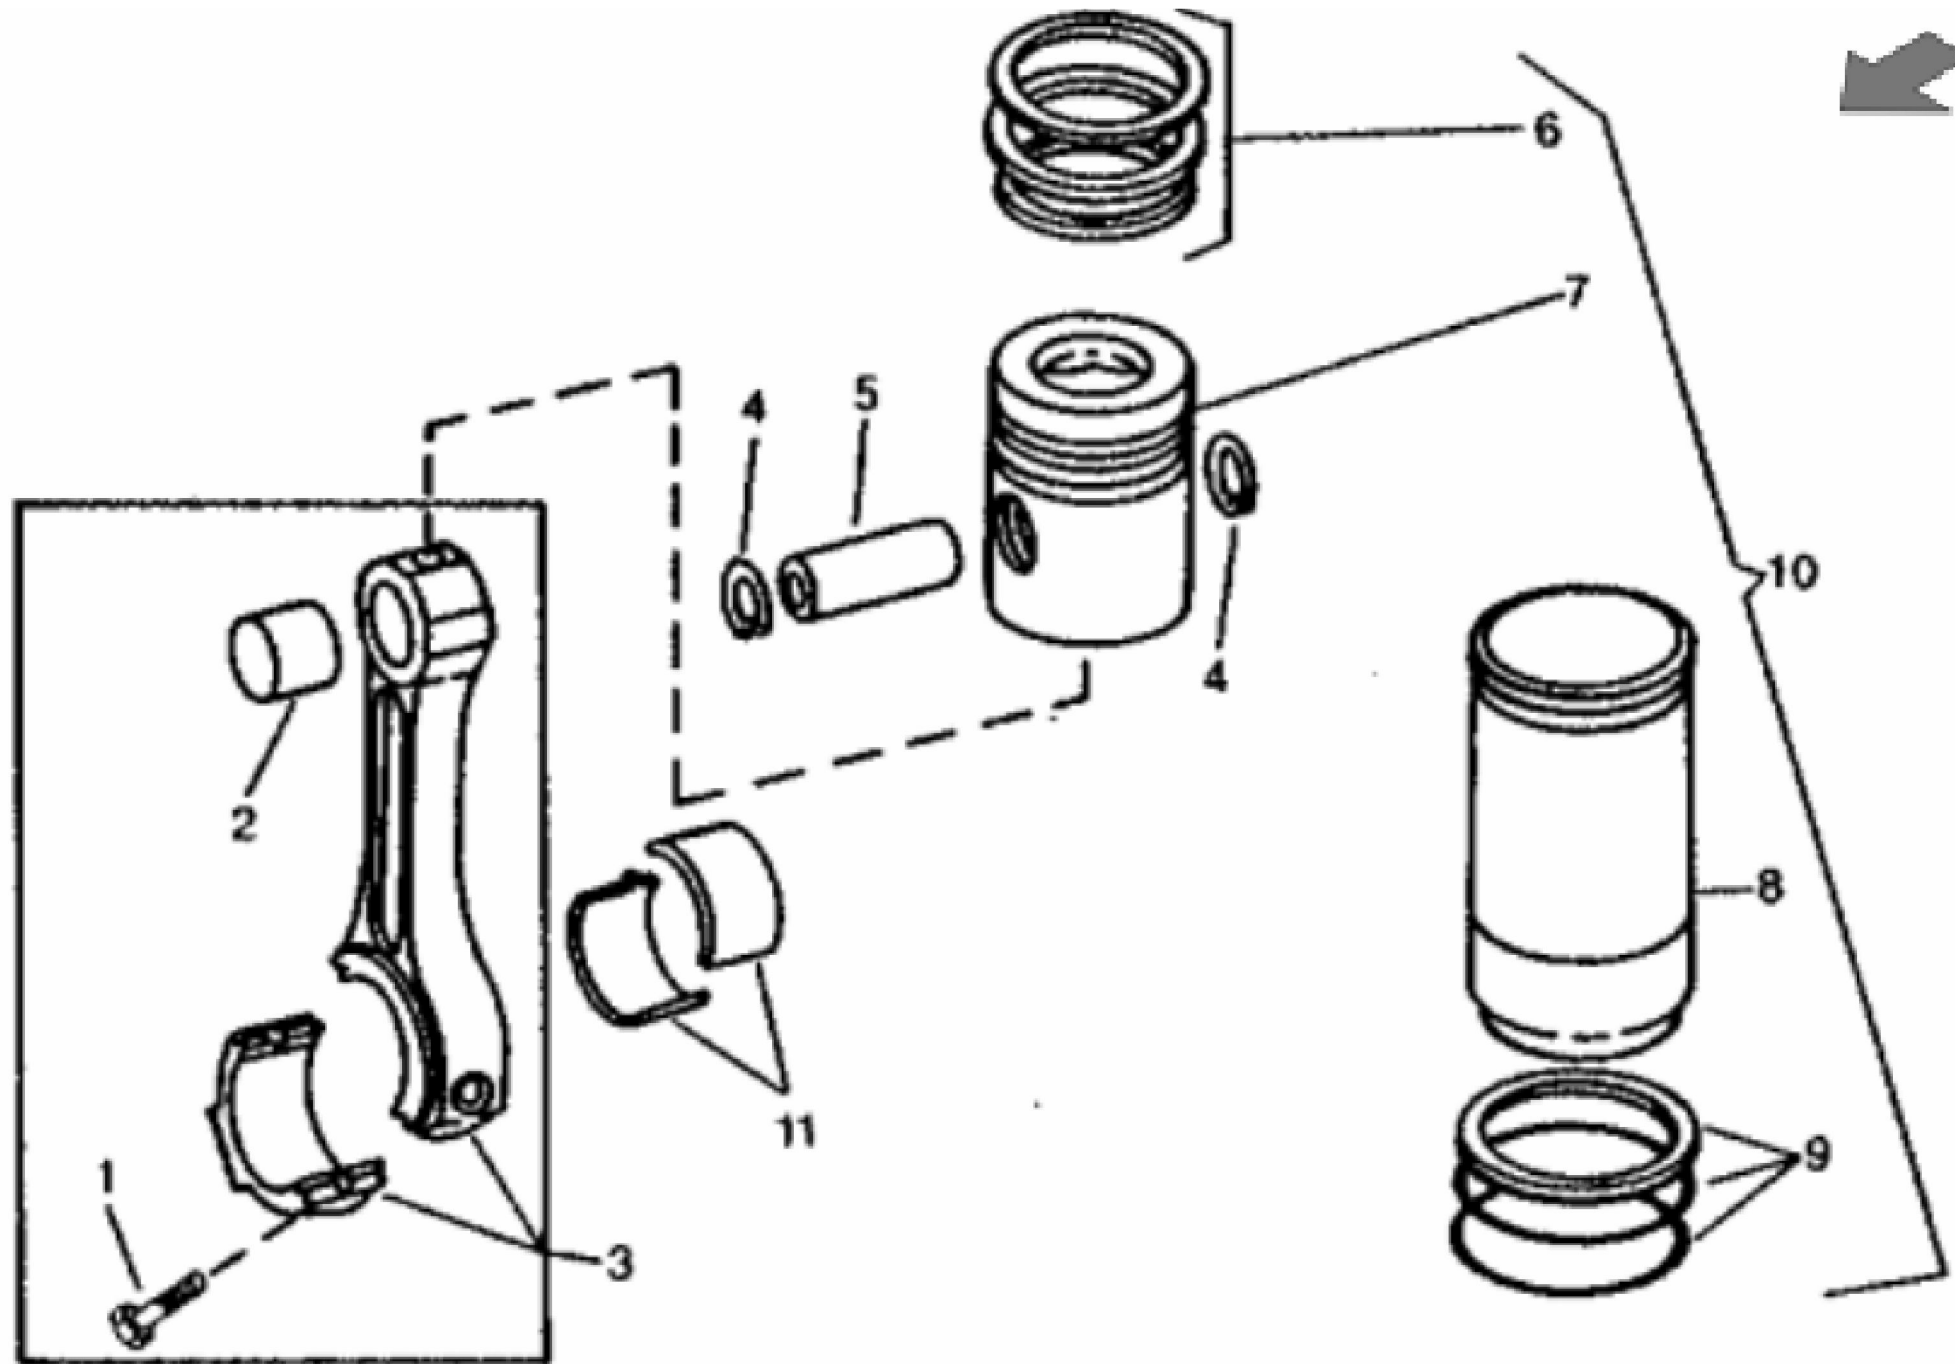

KEY	PART NO.	PART NAME	QTY	REMARKS	
1	AR103811	SCREW WITH WASHER	8	(SUB FOR AR100124)	
2	AR73604	COVER	1		
3	AR100596	GASKET	1		

<https://www.ebooklibonline.com>

Hello dear friend!

Thank you very much for reading.

Enter the link into your browser.

The full manual is available for immediate download.

<https://www.ebooklibonline.com>

TP861

GEAR COVER [01E12]

KEY	PART NO.	PART NAME	QTY	REMARKS
1	R122226	STUD	2	(SUB FOR R122226)
2	14H812	NUT	2	3/8"
3	24H1304	WASHER	AR	13/32" X 23/32" X 0.120"
4	19H2549	CAP SCREW	10	3/8" X 1-7/8"
5	R78366	GASKET	1	(SUB FOR R69260)
6	R126041	COVER	1	(SUB FOR T20362)
7	19H2284	CAP SCREW	3	3/8" X 7/8"
7	R122618	SCREW	2	(USE WITH R126041)
8	19H1726	CAP SCREW	1	3/8" X 2-1/4"
9	T20272	COVER	1	
10	T20273	GASKET	1	
11	15H275	PIPE PLUG	1	1/4"
12	19H3031	CAP SCREW	2	3/8" X 2-1/2"
13	AR58196	COVER	1	(MARKED R52880) (ALSO ORDER T20272, T20273, 15H275, 19H1726, (3) 19H2284 AND (4) 24H1304)
14	T20155	GASKET	1	

KEY	PART NO.	PART NAME	QTY	REMARKS
1	R74194	SCREW	8	(USE WITH CONNECTING ROD MARKED R51727)
1	R80033	CAP SCREW	8	(USE WITH CONNECING ROD MARKED R80034)
2	R55647	BUSHING	4	
3	SE500747	CONNECTING ROD	4	(SUB FOR AR55978 AND RE21076) (REMANUFACTURED)
4	M41029	SNAP RING	8	
5	R125754	PISTON PIN	4	(SUB FOR R51731)
6	AR55759	PISTON RING KIT	4	
7	AR77762	PISTON	4	
8	T32343	CYLINDER LINER	4	(SUB FOR R80406)
9	AR71618	KIT	4	
10	AR78041	PISTON-LINER KIT	4	
11	AT21138	BEARING	4	STANDARD (SET OF (2) T20011)
11	BEARING	4	(AT21122 NO LONGER AVAILABLE) 0.05 MM (.002") UNDERSIZE (SET OF (2) T23566)
11	AT21124	BEARING	4	0.25 MM (.010") UNDERSIZE (SET OF (2) T23568)
11	AT21126	BEARING	4	0.51 MM (.020") UNDERSIZE (SET OF (2) T23570)
11	AT21128	BEARING	4	0.76 MM (.030") UNDERSIZE (SET OF (2) T23572)