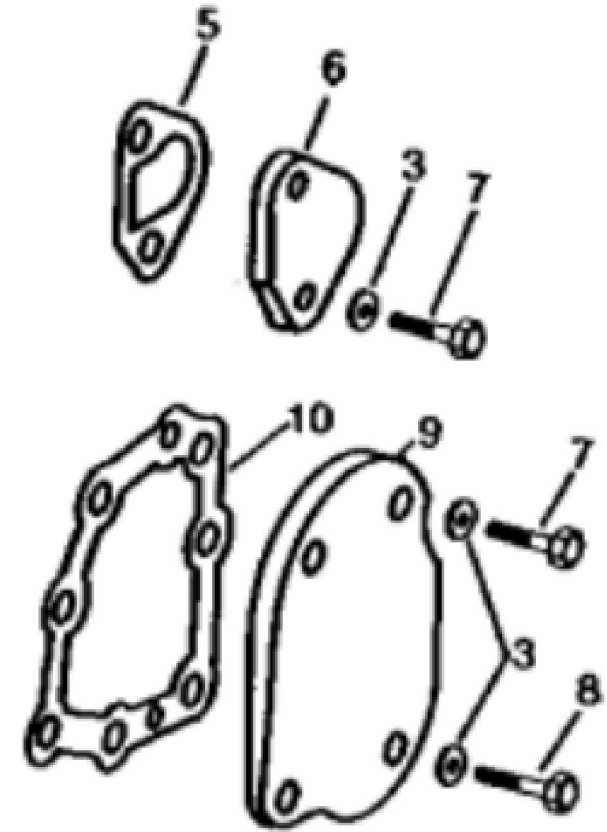

TP3697

John Deere > Construction And Forestry >BACKHOE, LOADER >410B - BACKHOE, LOADER >410B Backhoe Loader >4 ENGINE 4 >CAMSHAFT AND VALVE ACTUATING MEANS 0402 >0402-5 - ROCKER ARM COVER (WITHOUT TURBOCHARGER) [01E11]

KEY	PART NO.	PART NAME	QTY	REMARKS	
1	AR103811	SCREW WITH WASHER	8	(SUB FOR AR100124)	
2	AR73604	COVER	1		
3	AR100596	GASKET	1		

<https://www.ebooklibonline.com>

Hello dear friend!

Thank you very much for reading.

Enter the link into your browser.

The full manual is available for immediate download.

<https://www.ebooklibonline.com>

TP861

GEAR COVER [01E12]

KEY	PART NO.	PART NAME	QTY	REMARKS
1	R122226	STUD	2	(SUB FOR R122226)
2	14H812	NUT	2	3/8"
3	24H1304	WASHER	AR	13/32" X 23/32" X 0.120"
4	19H2549	CAP SCREW	10	3/8" X 1-7/8"
5	R78366	GASKET	1	(SUB FOR R69260)
6	R126041	COVER	1	(SUB FOR T20362)
7	19H2284	CAP SCREW	3	3/8" X 7/8"
7	R122618	SCREW	2	(USE WITH R126041)
8	19H1726	CAP SCREW	1	3/8" X 2-1/4"
9	T20272	COVER	1	
10	T20273	GASKET	1	
11	15H275	PIPE PLUG	1	1/4"
12	19H3031	CAP SCREW	2	3/8" X 2-1/2"
13	AR58196	COVER	1	(MARKED R52880) (ALSO ORDER T20272, T20273, 15H275, 19H1726, (3) 19H2284 AND (4) 24H1304)
14	T20155	GASKET	1	

KEY	PART NO.	PART NAME	QTY	REMARKS
1	R74194	SCREW	8	(USE WITH CONNECTING ROD MARKED R51727)
1	R80033	CAP SCREW	8	(USE WITH CONNECING ROD MARKED R80034)
2	R55647	BUSHING	4	
3	SE500747	CONNECTING ROD	4	(SUB FOR AR55978 AND RE21076) (REMANUFACTURED)
4	M41029	SNAP RING	8	
5	R125754	PISTON PIN	4	(SUB FOR R51731)
6	AR55759	PISTON RING KIT	4	
7	AR77762	PISTON	4	
8	T32343	CYLINDER LINER	4	(SUB FOR R80406)
9	AR71618	KIT	4	
10	AR78041	PISTON-LINER KIT	4	
11	AT21138	BEARING	4	STANDARD (SET OF (2) T20011)
11	BEARING	4	(AT21122 NO LONGER AVAILABLE) 0.05 MM (.002") UNDERSIZE (SET OF (2) T23566)
11	AT21124	BEARING	4	0.25 MM (.010") UNDERSIZE (SET OF (2) T23568)
11	AT21126	BEARING	4	0.51 MM (.020") UNDERSIZE (SET OF (2) T23570)
11	AT21128	BEARING	4	0.76 MM (.030") UNDERSIZE (SET OF (2) T23572)