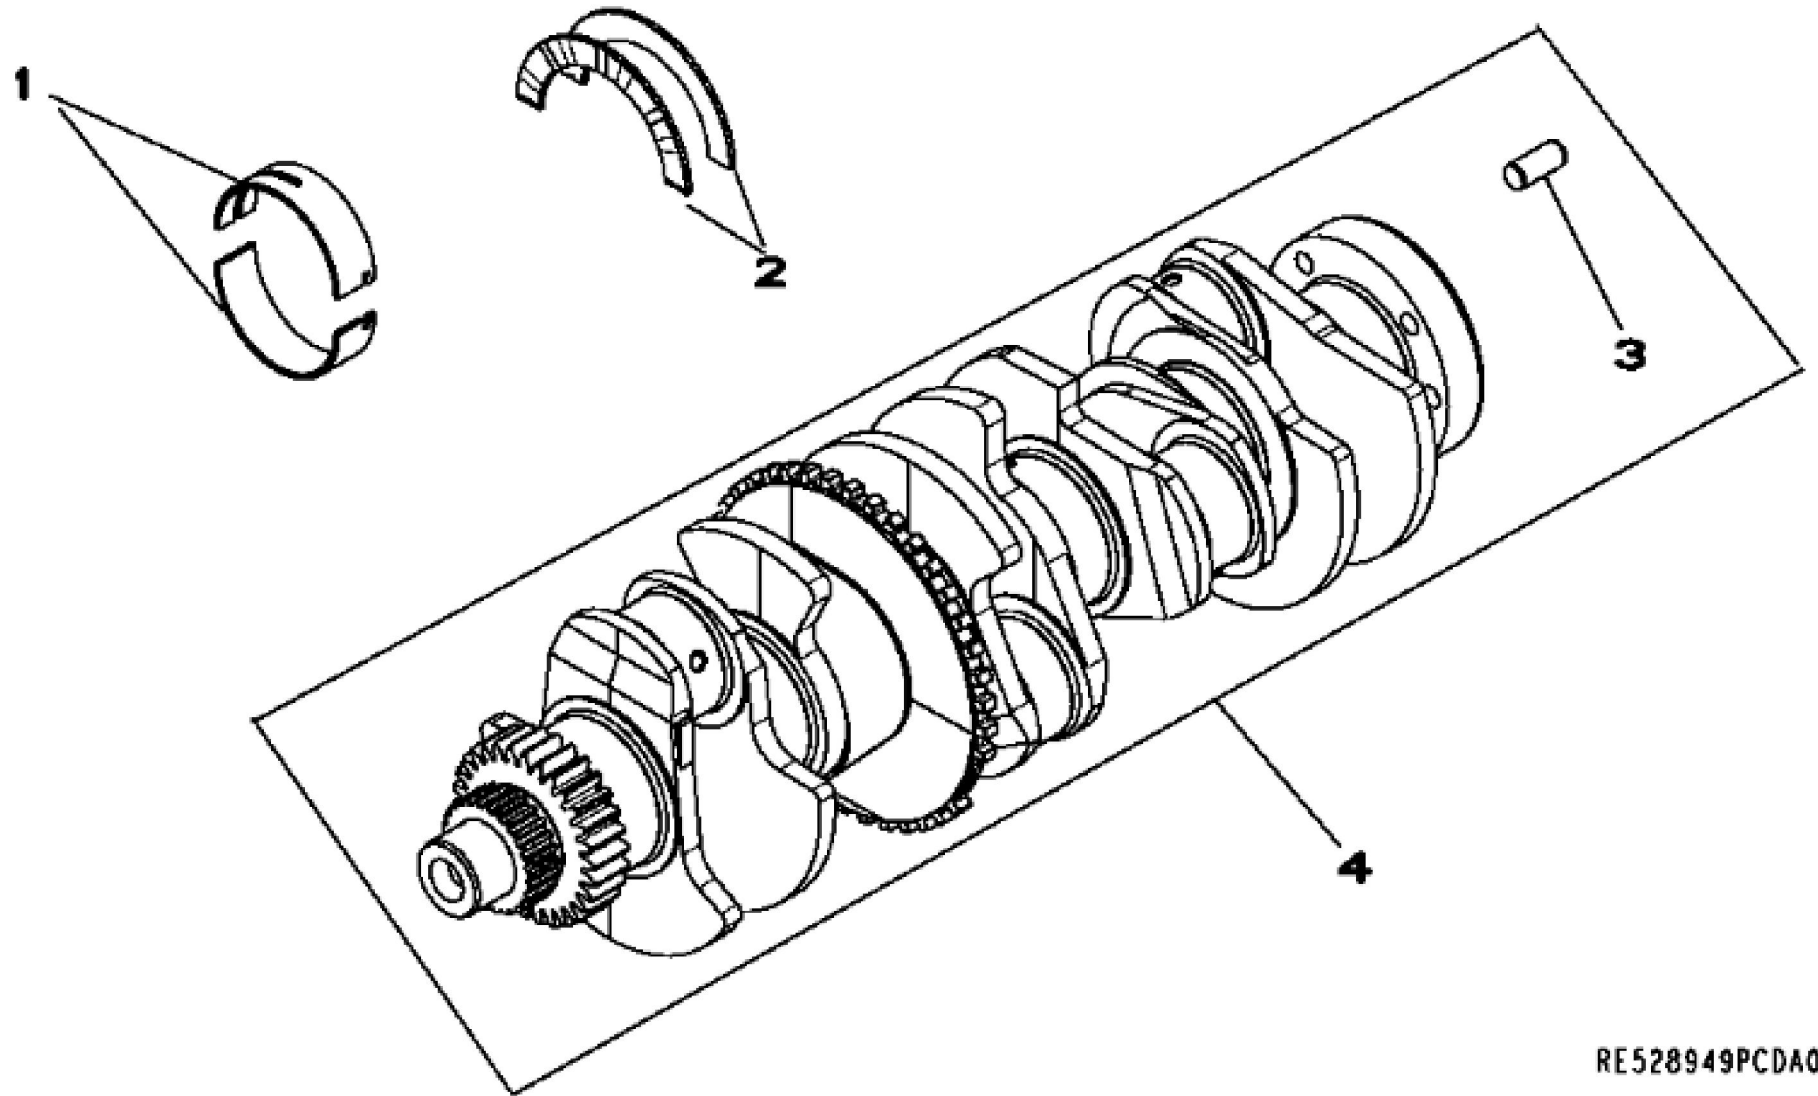

RE538976PCDA01

KEY	PART NO.	PART NAME	QTY	REMARKS
1	R517240	SCREW	1	
2	R516770	WASHER	1	
3	19M7923	CAP SCREW	4	M6 X 12
4	R522976	WHEEL	1	
5	R523409	SPUR GEAR	1	
6	RE518215	BALL BEARING	1	
7	.....	ARBOR	1	(9901) (ORDER RE538988)
7	RE538988	CAM KIT	1	
7	SE502123	CAMSHAFT REMAN	1	(REMAN FOR RE538988)
8	R504808	BUSHING	5	
9	T18891	PLUG	1	
10	R505135	ORIFICE	5	
11	R515003	SCREW	12	
12	R116466	PLUG	7	
13	15H685	PIPE PLUG	1	1/4"
14	R48685	DOWEL PIN	2	
15	R504965	PLUG	1	
16	34M7247	SPRING PIN	2	11 X 16 mm
17	R528188	PIN	5	
18	RE71255	PIPE PLUG	27	
19	R502725	PLUG	1	
20	L157372	SCREW	2	
21	R515112	SHIM	1	
..	.....	COMPLETE BLOCK ASSEMBLY	1	(9901)

RE528949PCDA01

KEY	PART NO.	PART NAME	QTY	REMARKS	
1	RE520626	BEARING KIT	5	STD	
2	RE520627	BEARING KIT	2		
3	R48685	DOWEL PIN	1		
4	RE527591	CRANKSHAFT	1		

**Suggest:**

**For more complete manuals. Please go to the home page.**

KEY	PART NO.	PART NAME	QTY	REMARKS	
1	RE533955	PISTON RING KIT	5	STD	
2	40M1855	SNAP RING	10		
3	R503480	PISTON PIN	5	OD 30 MM	
4	RE536353	PISTON REPLACEMENT KIT	5	(MARKED RE527622) STD	
5	R502503	SCREW	10		
6	RE504544	CONNECTING ROD	5		
6	SE501898	CONNECTING ROD REMAN	1	(REMAN FOR RE504544)	
7	RE520937	BEARING KIT	5	STD	