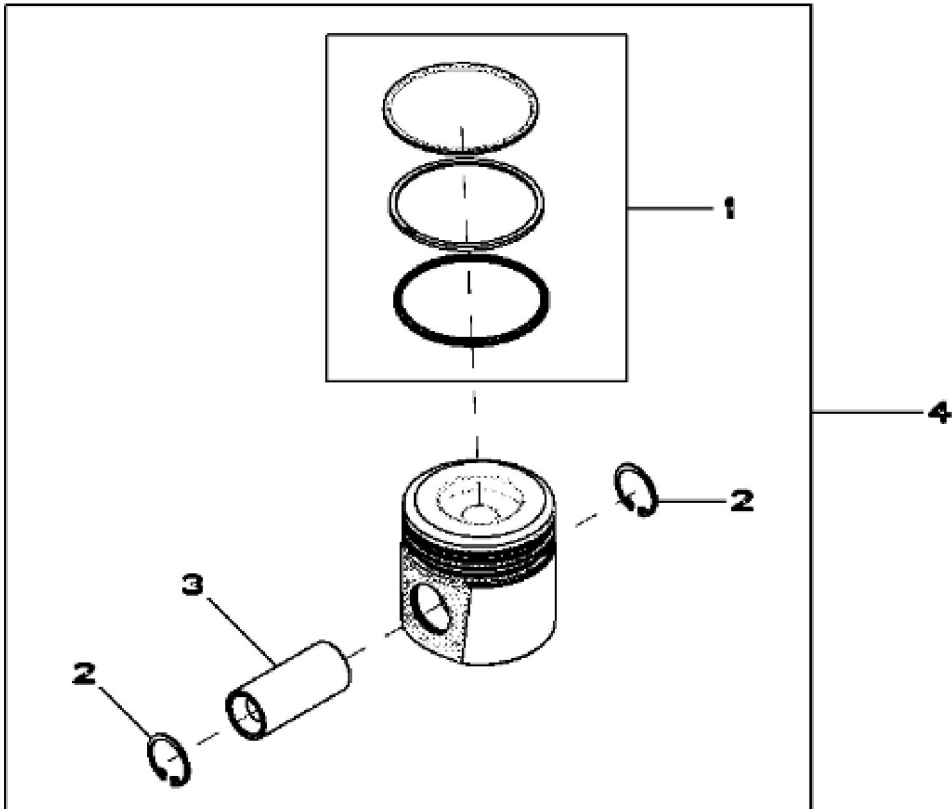

RE538976PCDA01

KEY	PART NO.	PART NAME	QTY	REMARKS
1	R517240	SCREW	1	
2	R516770	WASHER	1	
3	19M7923	CAP SCREW	4	M6 X 12
4	R522976	WHEEL	1	
5	R523409	SPUR GEAR	1	
6	RE518215	BALL BEARING	1	
7	.....	ARBOR	1	(9901) (ORDER RE538988)
7	RE538988	CAM KIT	1	
7	SE502123	CAMSHAFT REMAN	1	(REMAN FOR RE538988)
8	R504808	BUSHING	5	
9	T18891	PLUG	1	
10	R505135	ORIFICE	5	
11	R515003	SCREW	12	
12	R116466	PLUG	7	
13	15H685	PIPE PLUG	1	1/4"
14	R48685	DOWEL PIN	2	
15	R504965	PLUG	1	
16	34M7247	SPRING PIN	2	11 X 16 mm
17	R528188	PIN	5	
18	RE71255	PIPE PLUG	27	
19	R502725	PLUG	1	
20	L157372	SCREW	2	
21	R515112	SHIM	1	
..	.....	COMPLETE BLOCK ASSEMBLY	1	(9901)

RE528949PCDA01

KEY	PART NO.	PART NAME	QTY	REMARKS	
1	RE520626	BEARING KIT	5	STD	
2	RE520627	BEARING KIT	2		
3	R48685	DOWEL PIN	1		
4	RE527591	CRANKSHAFT	1		

**Suggest:**

**For more complete manuals. Please go to the home page.**

KEY	PART NO.	PART NAME	QTY	REMARKS	
1	RE533955	PISTON RING KIT	5	STD	
2	40M1855	SNAP RING	10		
3	R503480	PISTON PIN	5	OD 30 MM	
4	RE536353	PISTON REPLACEMENT KIT	5	(MARKED RE527622) STD	
5	R502503	SCREW	10		
6	RE504544	CONNECTING ROD	5		
6	SE501898	CONNECTING ROD REMAN	1	(REMAN FOR RE504544)	
7	RE520937	BEARING KIT	5	STD	