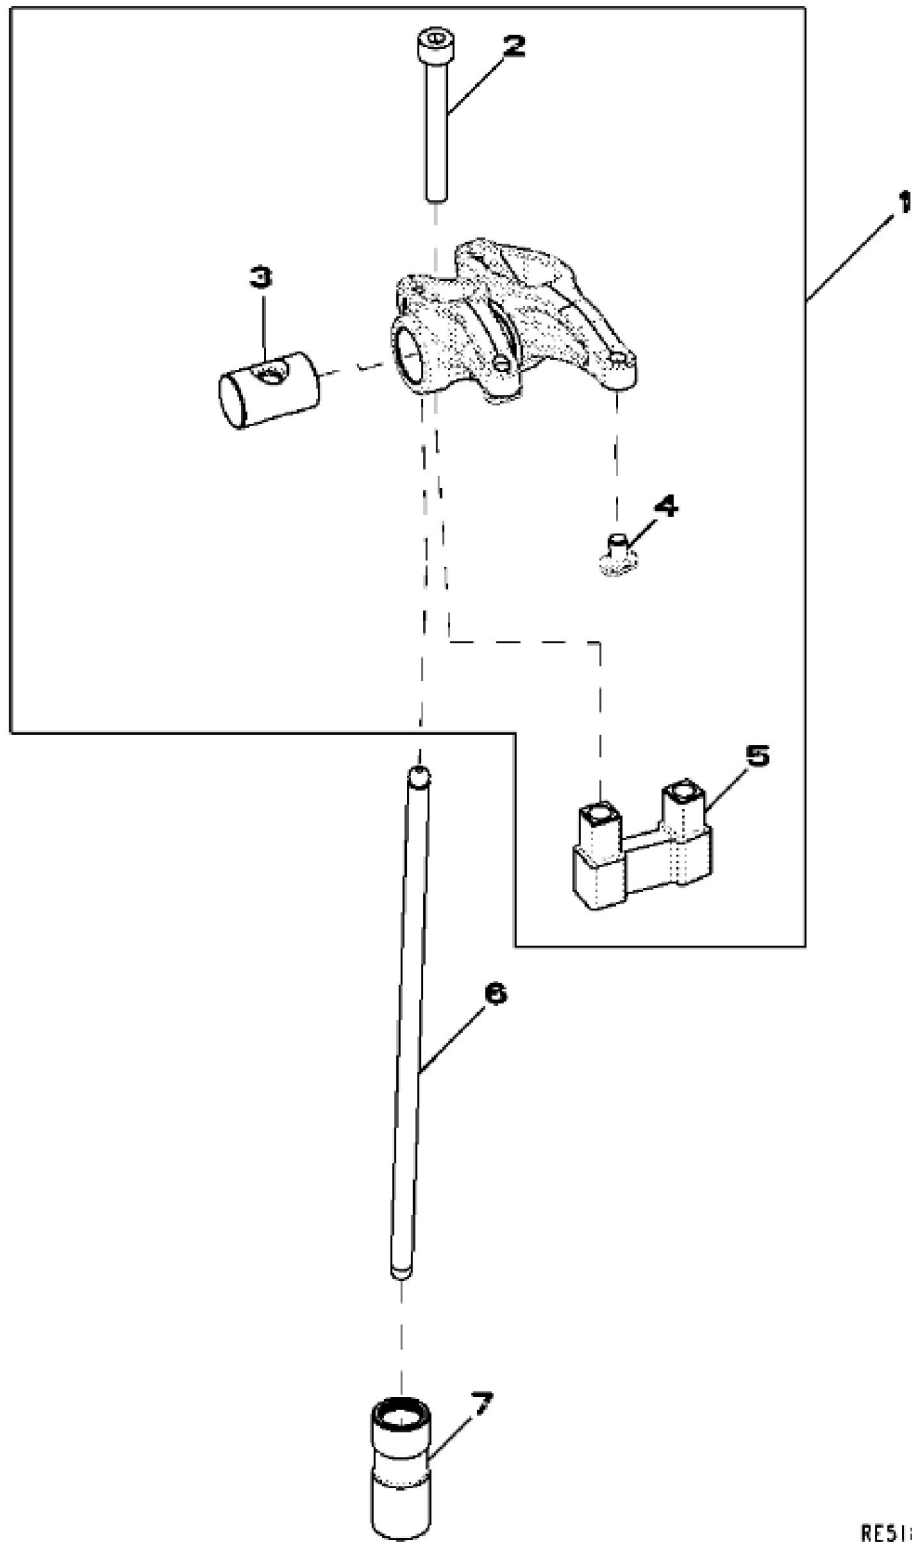

RE538976PCDA01

KEY	PART NO.	PART NAME	QTY	REMARKS
1	R517240	SCREW	1	
2	R516770	WASHER	1	
3	19M7923	CAP SCREW	4	M6 X 12
4	R522976	WHEEL	1	
5	R523409	SPUR GEAR	1	
6	RE518215	BALL BEARING	1	
7	.....	ARBOR	1	(9901) (ORDER RE538988)
7	RE538988	CAM KIT	1	
7	SE502123	CAMSHAFT REMAN	1	(REMAN FOR RE538988)
8	R504808	BUSHING	5	
9	T18891	PLUG	1	
10	R505135	ORIFICE	5	
11	R515003	SCREW	12	
12	R116466	PLUG	7	
13	15H685	PIPE PLUG	1	1/4"
14	R48685	DOWEL PIN	2	
15	R504965	PLUG	1	
16	34M7247	SPRING PIN	2	11 X 16 mm
17	R528188	PIN	5	
18	RE71255	PIPE PLUG	27	
19	R502725	PLUG	1	
20	L157372	SCREW	2	
21	R515112	SHIM	1	
..	.....	COMPLETE BLOCK ASSEMBLY	1	(9901)

RE528949PCDA01

KEY	PART NO.	PART NAME	QTY	REMARKS	
1	RE520626	BEARING KIT	5	STD	
2	RE520627	BEARING KIT	2		
3	R48685	DOWEL PIN	1		
4	RE527591	CRANKSHAFT	1		

**Suggest:**

**For more complete manuals. Please go to the home page.**

KEY	PART NO.	PART NAME	QTY	REMARKS	
1	RE533955	PISTON RING KIT	5	STD	
2	40M1855	SNAP RING	10		
3	R503480	PISTON PIN	5	OD 30 MM	
4	RE536353	PISTON REPLACEMENT KIT	5	(MARKED RE527622) STD	
5	R502503	SCREW	10		
6	RE504544	CONNECTING ROD	5		
6	SE501898	CONNECTING ROD REMAN	1	(REMAN FOR RE504544)	
7	RE520937	BEARING KIT	5	STD	