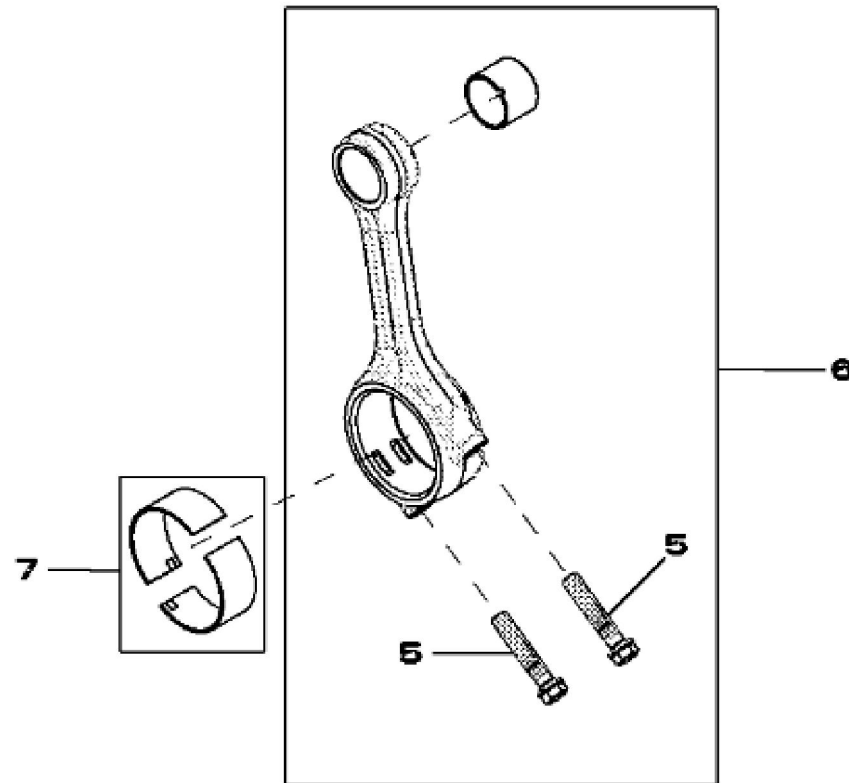

RE538976PCDA01

KEY	PART NO.	PART NAME	QTY	REMARKS
1	R517240	SCREW	1	
2	R516770	WASHER	1	
3	19M7923	CAP SCREW	4	M6 X 12
4	R522976	WHEEL	1	
5	R523409	SPUR GEAR	1	
6	RE518215	BALL BEARING	1	
7	.....	ARBOR	1	(9901) (ORDER RE538988)
7	RE538988	CAM KIT	1	
7	SE502123	CAMSHAFT REMAN	1	(REMAN FOR RE538988)
8	R504808	BUSHING	5	
9	T18891	PLUG	1	
10	R505135	ORIFICE	5	
11	R515003	SCREW	12	
12	R116466	PLUG	7	
13	15H685	PIPE PLUG	1	1/4"
14	R48685	DOWEL PIN	2	
15	R504965	PLUG	1	
16	34M7247	SPRING PIN	2	11 X 16 mm
17	R528188	PIN	5	
18	RE71255	PIPE PLUG	27	
19	R502725	PLUG	1	
20	L157372	SCREW	2	
21	R515112	SHIM	1	
..	.....	COMPLETE BLOCK ASSEMBLY	1	(9901)

RE528949PCDA01

KEY	PART NO.	PART NAME	QTY	REMARKS	
1	RE520626	BEARING KIT	5	STD	
2	RE520627	BEARING KIT	2		
3	R48685	DOWEL PIN	1		
4	RE527591	CRANKSHAFT	1		

**Suggest:**

**For more complete manuals. Please go to the home page.**

KEY	PART NO.	PART NAME	QTY	REMARKS	
1	RE533955	PISTON RING KIT	5	STD	
2	40M1855	SNAP RING	10		
3	R503480	PISTON PIN	5	OD 30 MM	
4	RE536353	PISTON REPLACEMENT KIT	5	(MARKED RE527622) STD	
5	R502503	SCREW	10		
6	RE504544	CONNECTING ROD	5		
6	SE501898	CONNECTING ROD REMAN	1	(REMAN FOR RE504544)	
7	RE520937	BEARING KIT	5	STD	