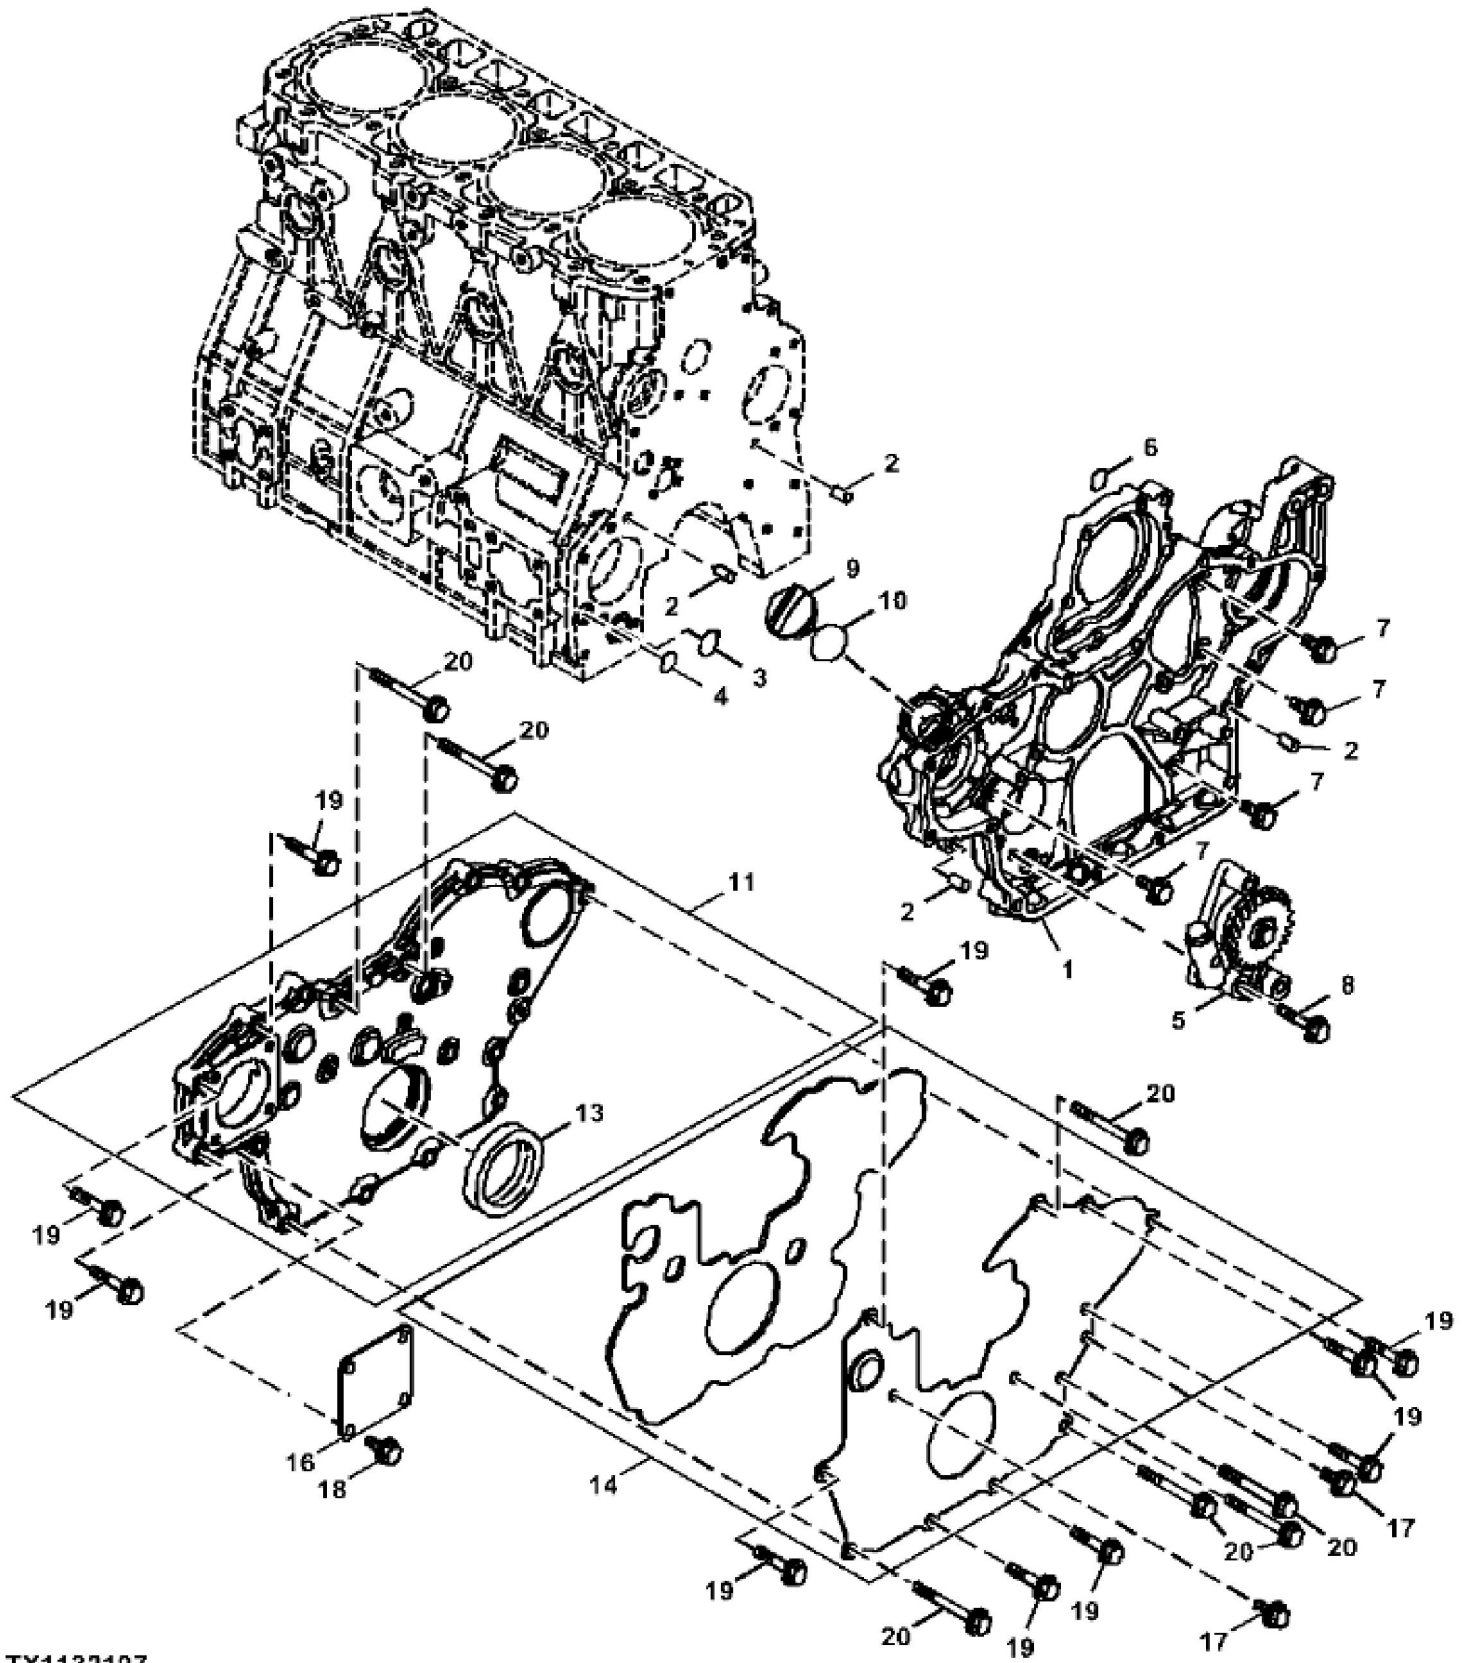

TX1132197

John Deere > Turf And Utility > LOADER, SKID-STEER > 4TNV98CT - LOADER, SKID-STEER > 326E Skid Steer Loader (PIN: 1T0326E__J247388-) > 04 ENGINE, 4TNV98CT 4TNV98CT-AT442273 - AT393506
> 0404 CYLINDER BLOCK 4TNV98CT 4TNV98CT > ST750169 - GEAR HOUSING (ENGINE 4TNV98CT-ETN123875)

KEY	PART NO.	PART NAME	QTY	REMARKS
1	MIU802921	GEAR CASE	1	
2	M802255	PIN	4	
3	AT211670	O-RING	1	
4	AT211671	O-RING	1	
5	MIA882626	OIL PUMP	1	
6	CH10567	PACKING	1	
7	CH18390	BOLT	4	
8	CH19101	BOLT	3	
9	M805710	CAP	1	
10	M805711	PACKING	1	
11	MIU802835	COVER	1	
13	MIU801096	SEAL	1	
14	MIA882548	COVER	1	
16	CH18096	COVER	1	
17	CH18390	BOLT	2	
18	CH18390	BOLT	4	
19	M89128	BOLT	10	
20	CH19100	BOLT	7