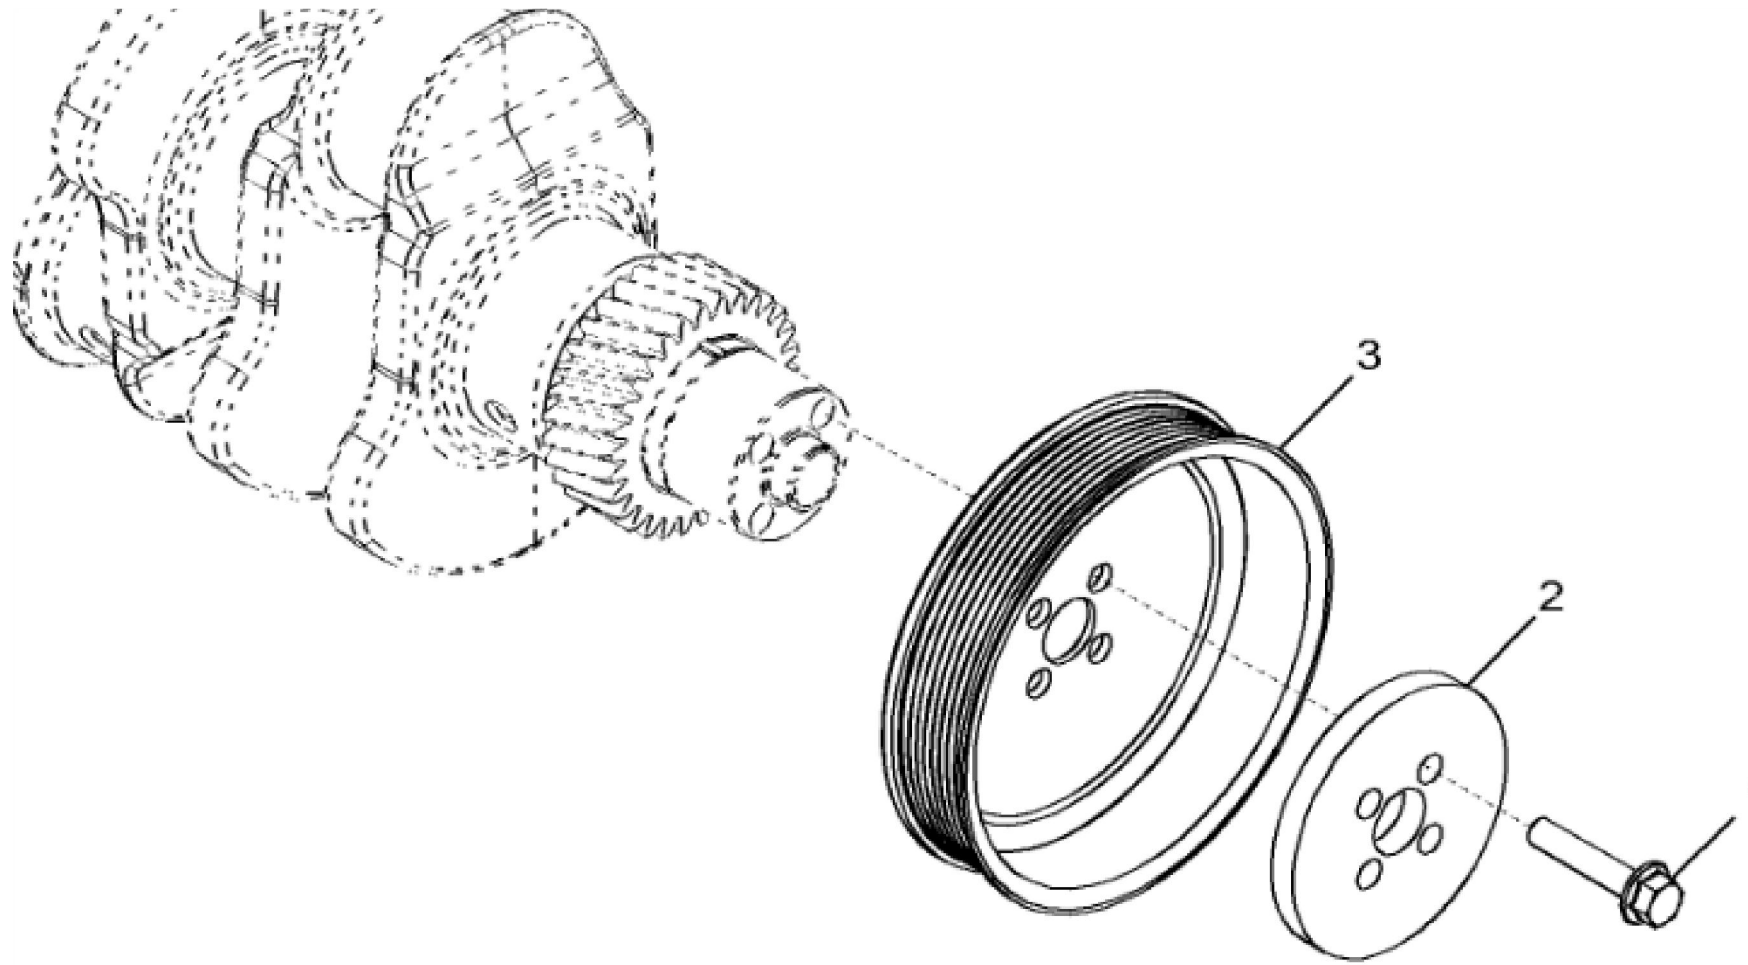

Thank you very much for reading.

Enter the link into your browser.

The full manual is available for immediate download.

<https://www.ebooklibonline.com>

John Deere > Construction And Forestry >BACKHOE, LOADER >325SL - BACKHOE, LOADER >325SL Backhoe Loader (Engine 4045TT096)(PIN: 1T0325SL_C273920-) >04 ENGINE 4045TT096-RE545793
>0400 ENGINE 4045TT096-RE545793 4045TT096 >ST37695 - 1229 OIL FILLER NECK

KEY	PART NO.	PART NAME	QTY	REMARKS	
1	R80136	FILLER CAP	1		
2	R80135	GASKET	1		
3	R123558	FILLER NECK	1		
4	R136495	GASKET	2		
5	R116296	COVER	1	MARKED R116296	
6	RE67238	SCREW	2		
7	RE67240	SCREW	2		