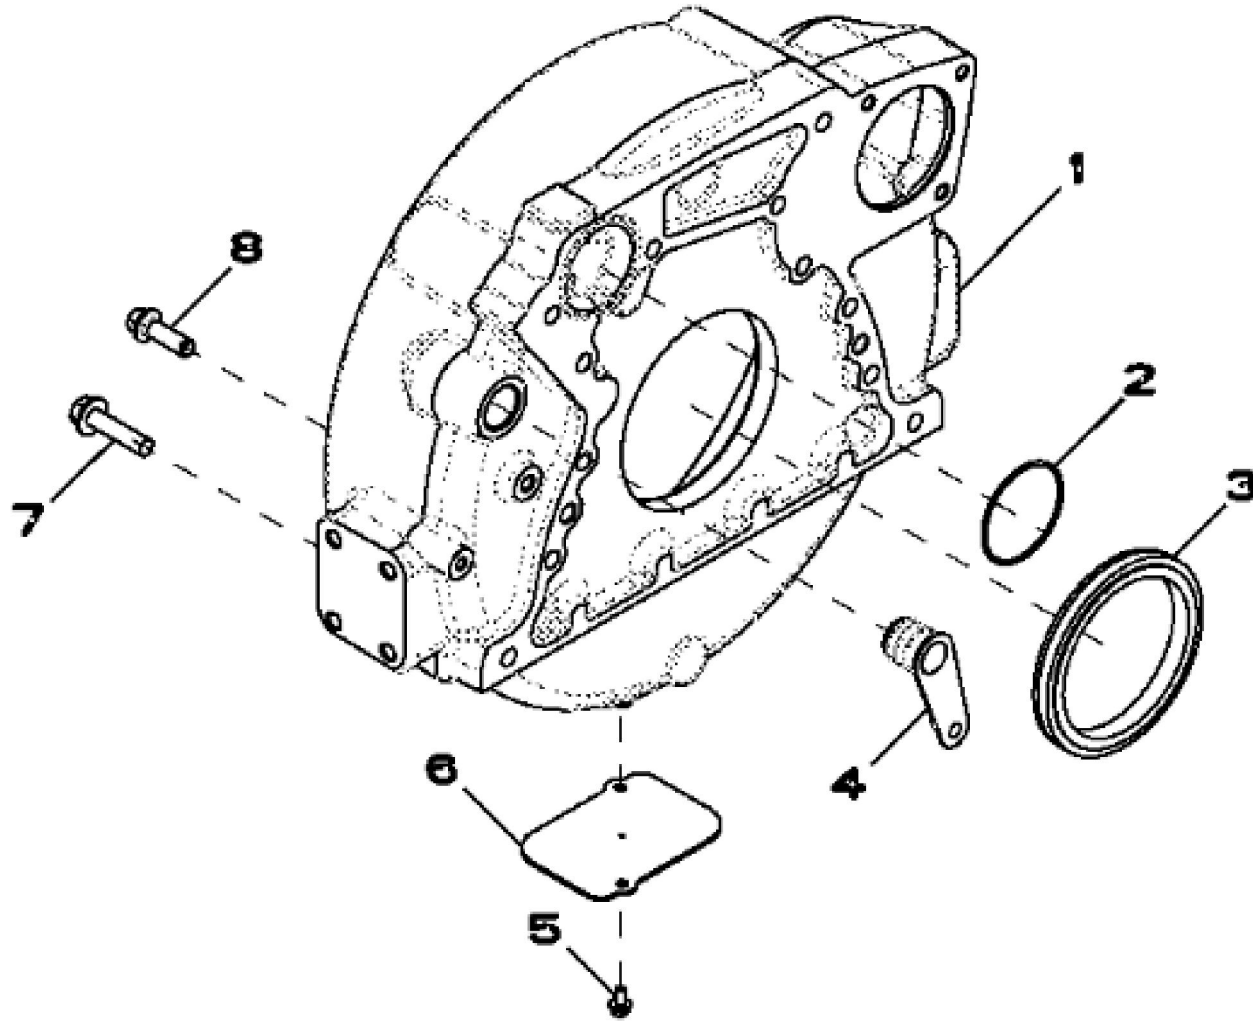

KEY	PART NO.	PART NAME	QTY	REMARKS	
1	R80136	FILLER CAP	1		
2	R80135	GASKET	1		
3	R123558	FILLER NECK	1		
4	R136495	GASKET	2		
5	R116296	COVER	1	MARKED R116296	
6	RE67238	SCREW	2		
7	RE67240	SCREW	2		

KEY	PART NO.	PART NAME	QTY	REMARKS	
1	R121897	BOLT	4		
2	R500649	WASHER	1		
3	R133295	PULLEY	1		

RE502001PCDE02

<https://www.ebooklibonline.com>

Hello dear friend!

Thank you very much for reading.

Enter the link into your browser.