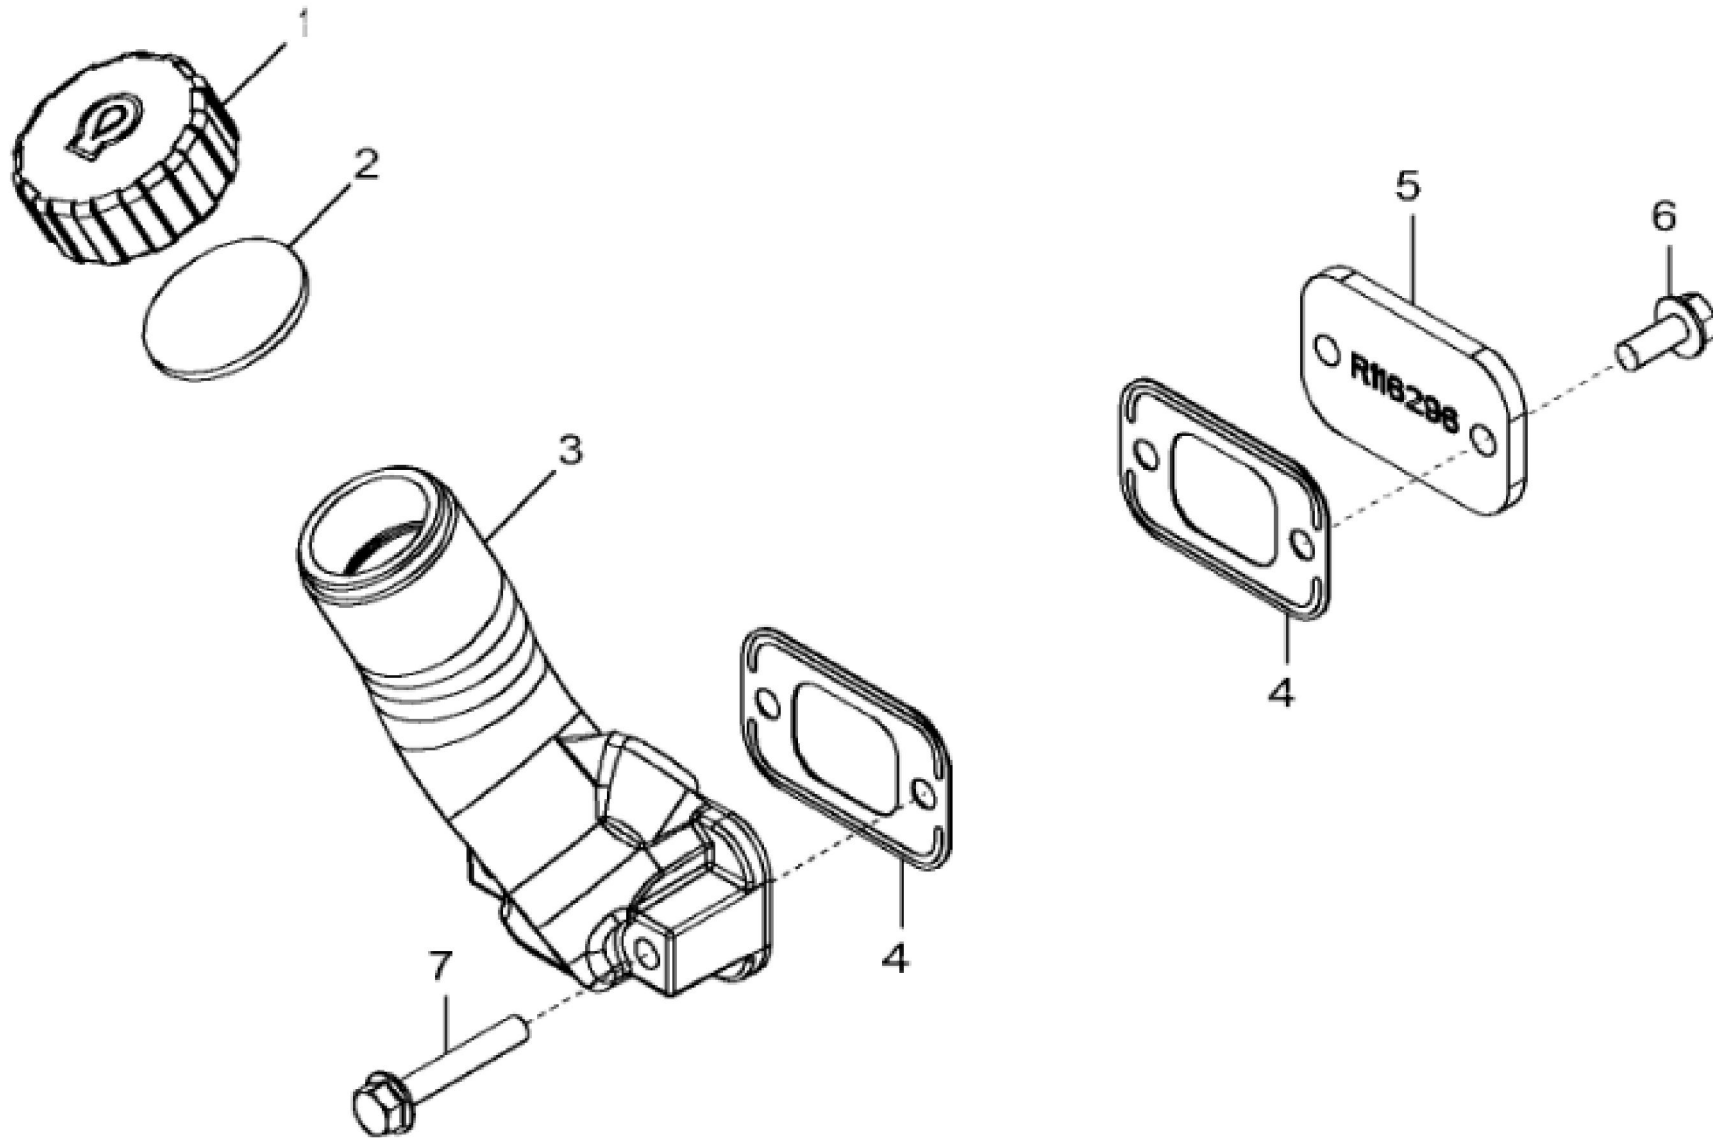

John Deere > Construction And Forestry >BACKHOE, LOADER >325SL - BACKHOE, LOADER >325SL Backhoe Loader (Engine 4045TT096)(PIN: 1T0325SL_C273920-) >04 ENGINE 4045TT096-RE545793
>0400 ENGINE 4045TT096-RE545793 4045TT096 >ST37695 - 1229 OIL FILLER NECK

KEY	PART NO.	PART NAME	QTY	REMARKS	
1	R80136	FILLER CAP	1		
2	R80135	GASKET	1		
3	R123558	FILLER NECK	1		
4	R136495	GASKET	2		
5	R116296	COVER	1	MARKED R116296	
6	RE67238	SCREW	2		
7	RE67240	SCREW	2