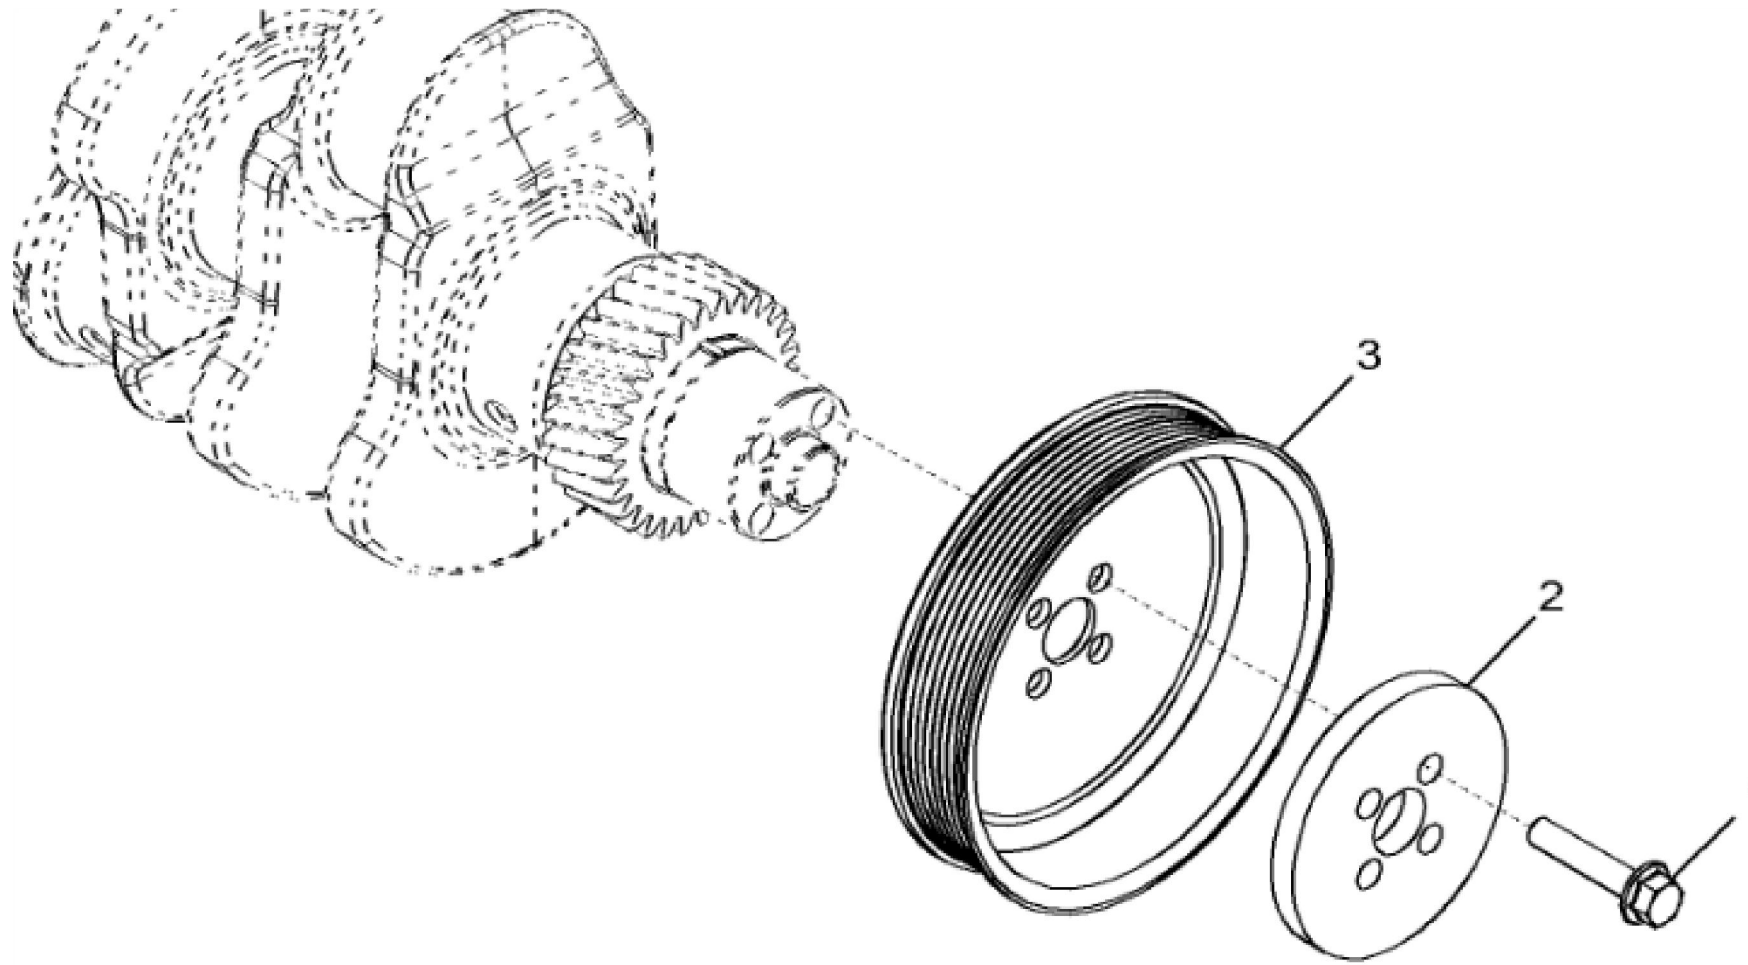

Thank you very much for reading.

Enter the link into your browser.

The full manual is available for immediate download.

<https://www.ebooklibonline.com>

John Deere > Construction And Forestry >BACKHOE, LOADER >325K - BACKHOE, LOADER >325K Backhoe Loader (PIN: 1T0325KX__C219607 - C234969)(Engine 4045TT096) >04 ENGINE 4045TT096-RE545793 >0400 ENGINE 4045TT096-RE545793 4045TT096 >ST37695 - 1229 OIL FILLER NECK

KEY	PART NO.	PART NAME	QTY	REMARKS	
1	R80136	FILLER CAP	1		
2	R80135	GASKET	1		
3	R123558	FILLER NECK	1		
4	R136495	GASKET	2		
5	R116296	COVER	1	MARKED R116296	
6	RE67238	SCREW	2		
7	RE67240	SCREW	2		