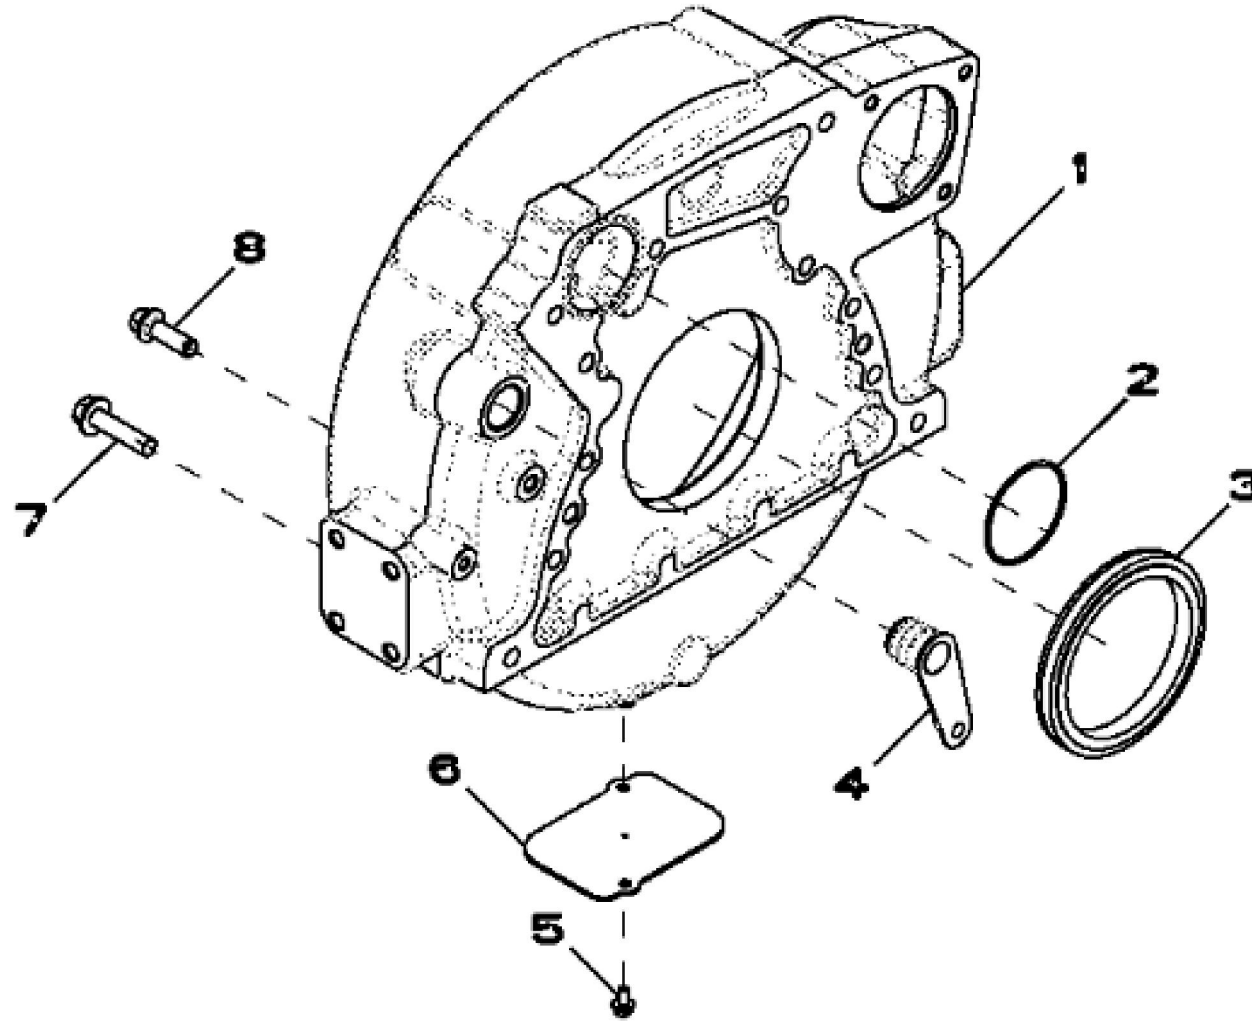

KEY	PART NO.	PART NAME	QTY	REMARKS	
1	R80136	FILLER CAP	1		
2	R80135	GASKET	1		
3	R123558	FILLER NECK	1		
4	R136495	GASKET	2		
5	R116296	COVER	1	MARKED R116296	
6	RE67238	SCREW	2		
7	RE67240	SCREW	2		

KEY	PART NO.	PART NAME	QTY	REMARKS	
1	R121897	BOLT	4		
2	R500649	WASHER	1		
3	R133295	PULLEY	1		

RE502001PCDE02

<https://www.ebooklibonline.com>

Hello dear friend!

Thank you very much for reading.

Enter the link into your browser.