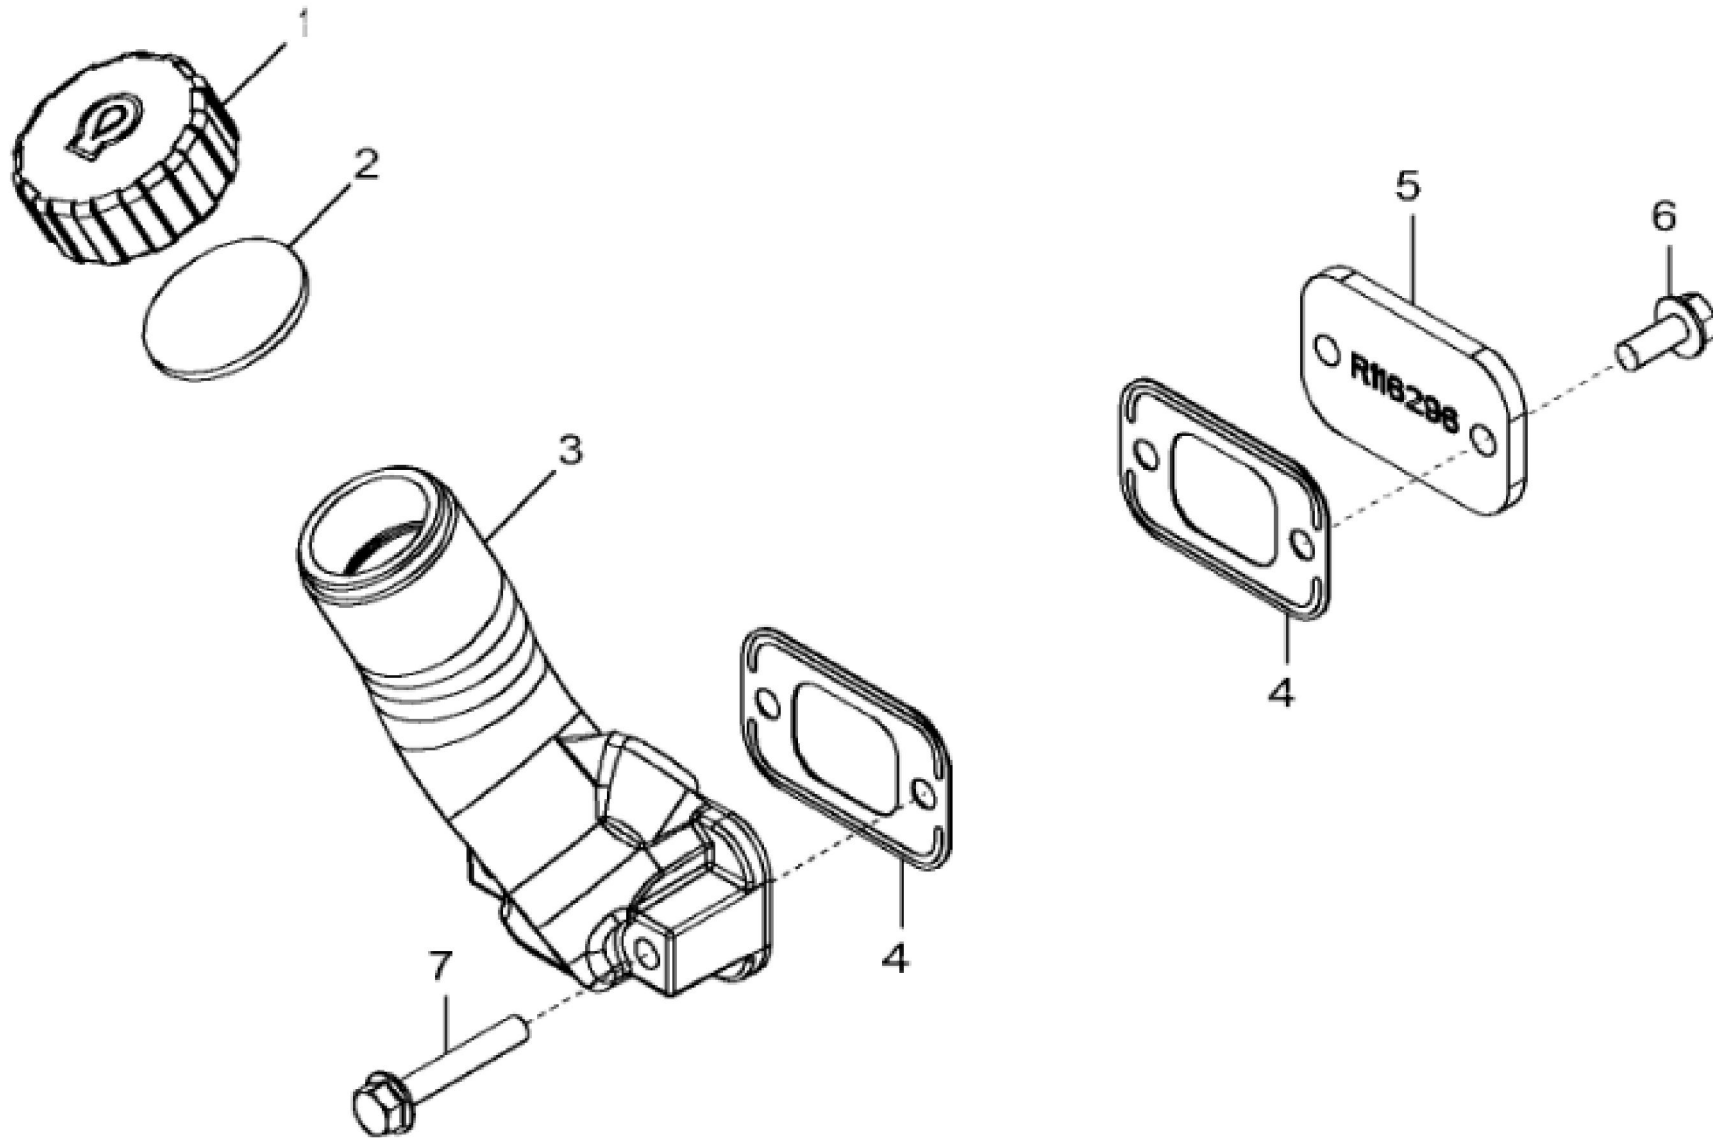

John Deere > Construction And Forestry >BACKHOE, LOADER >325K - BACKHOE, LOADER >325K Backhoe Loader (PIN: 1T0325KX__C219607 - C234969)(Engine 4045TT096) >04 ENGINE 4045TT096-RE545793 >0400 ENGINE 4045TT096-RE545793 4045TT096 >ST37695 - 1229 OIL FILLER NECK

KEY	PART NO.	PART NAME	QTY	REMARKS	
1	R80136	FILLER CAP	1		
2	R80135	GASKET	1		
3	R123558	FILLER NECK	1		
4	R136495	GASKET	2		
5	R116296	COVER	1	MARKED R116296	
6	RE67238	SCREW	2		
7	RE67240	SCREW	2