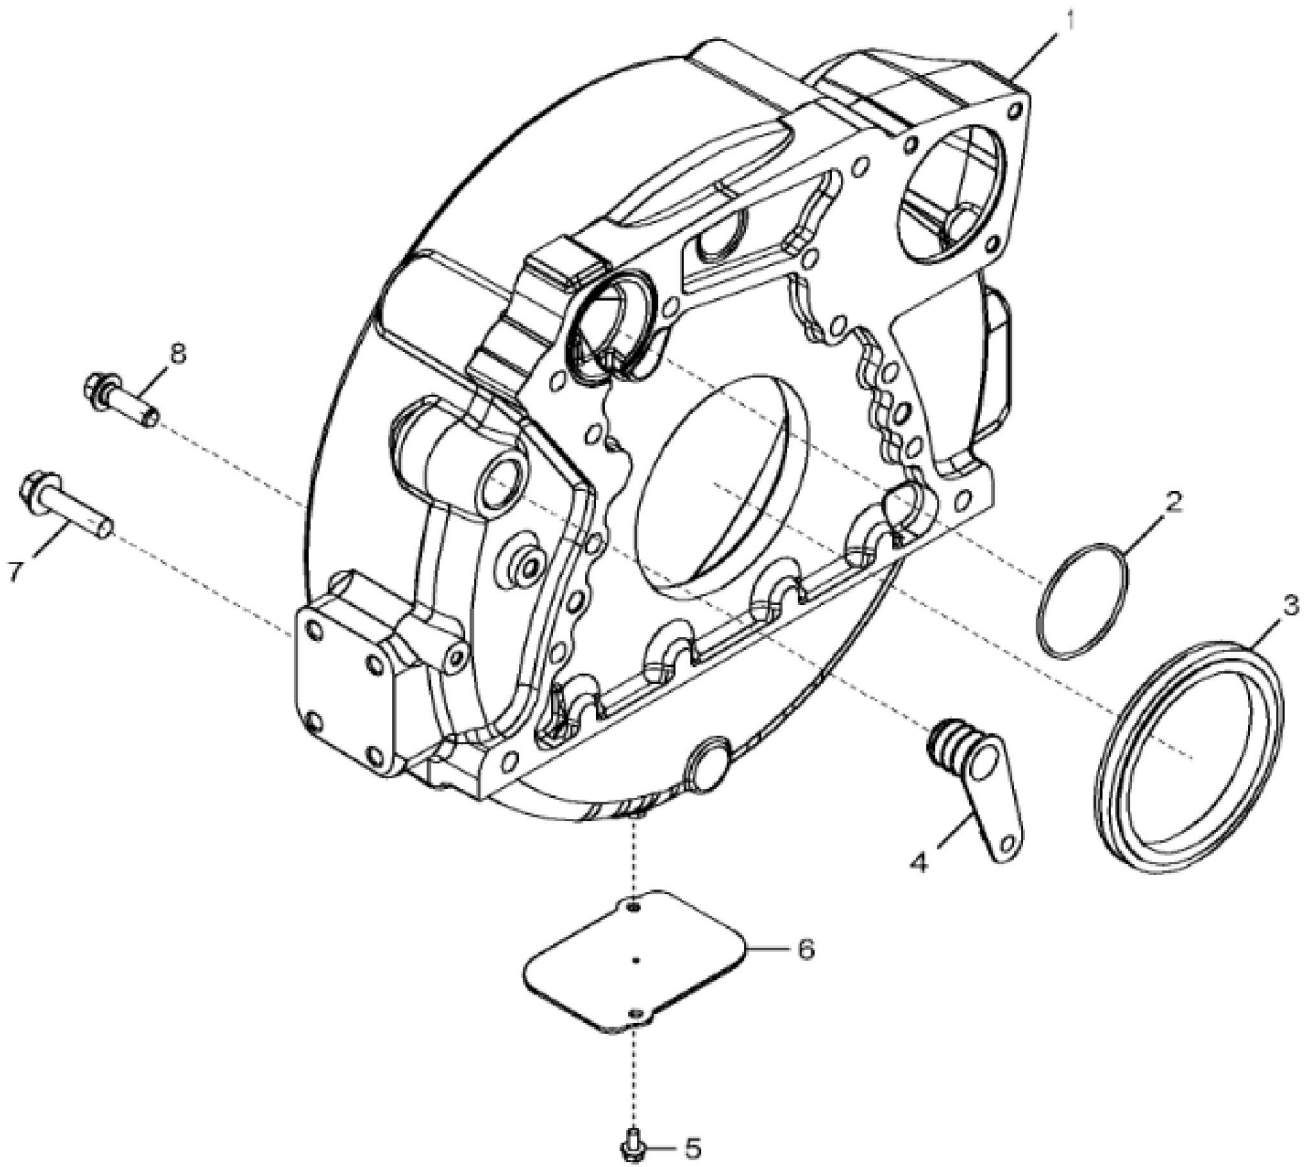

KEY	PART NO.	PART NAME	QTY	REMARKS	
1	H23125	PLUG	4		
2	R123574	NUT	4		
3	R123575	O-RING	4		
4	RE502969	VALVE COVER	1	(ALSO ORDER R524480)	
5	R524480	GASKET	1		

<https://www.ebooklibonline.com>

Hello dear friend!

Thank you very much for reading.

Enter the link into your browser.

The full manual is available for immediate download.

<https://www.ebooklibonline.com>

RE515712PCDD02

FILLER NECK

KEY	PART NO.	PART NAME	QTY	REMARKS	
1	R80136	FILLER CAP	1		
2	R80135	GASKET	1		
3	R517353	FILLER NECK	1	(SUB FOR R123558)	
4	R136495	GASKET	2		
5	R116296	COVER	1		
6	RE67238	SCREW	2	W PREAPPLIED SEALANT	
7	19M7866	SCREW	1	M8 X 20	
8	RE67240	SCREW	2	(USE WITH R123558)	
8	19M7799	SCREW	2	M8 X 45, (USE WITH R517353)	

Thank you so much for reading

CRANKSHAFT PULLEY

KEY	PART NO.	PART NAME	QTY	REMARKS	
1	R121897	BOLT	4		
2	R500649	WASHER	1		
3	R133295	PULLEY	1		

<https://www.ebooklibonline.com>

Hello dear friend!

Thank you very much for reading.