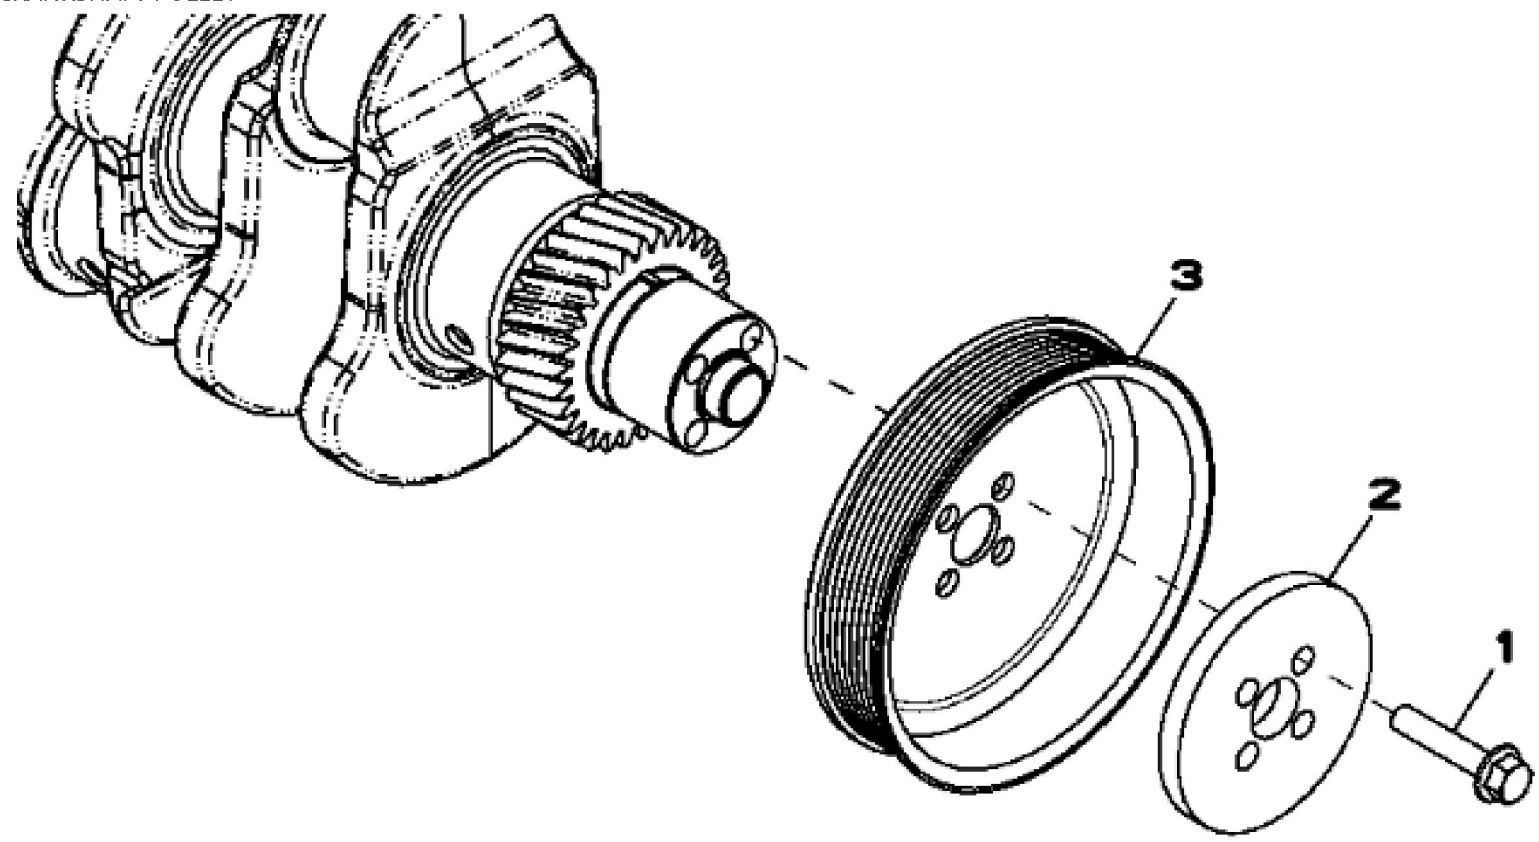

FILLER NECK

KEY	PART NO.	PART NAME	QTY	REMARKS	
1	R80136	FILLER CAP	1		
2	R80135	GASKET	1		
3	R517353	FILLER NECK	1	(SUB FOR R123558)	
4	R136495	GASKET	2		
5	R116296	COVER	1		
6	RE67238	SCREW	2	W PREAPPLIED SEALANT	
7	19M7866	SCREW	1	M8 X 20	
8	RE67240	SCREW	2	(USE WITH R123558)	
8	19M7799	SCREW	2	M8 X 45, (USE WITH R517353)	

CRANKSHAFT PULLEY

RE 59693PCDD01