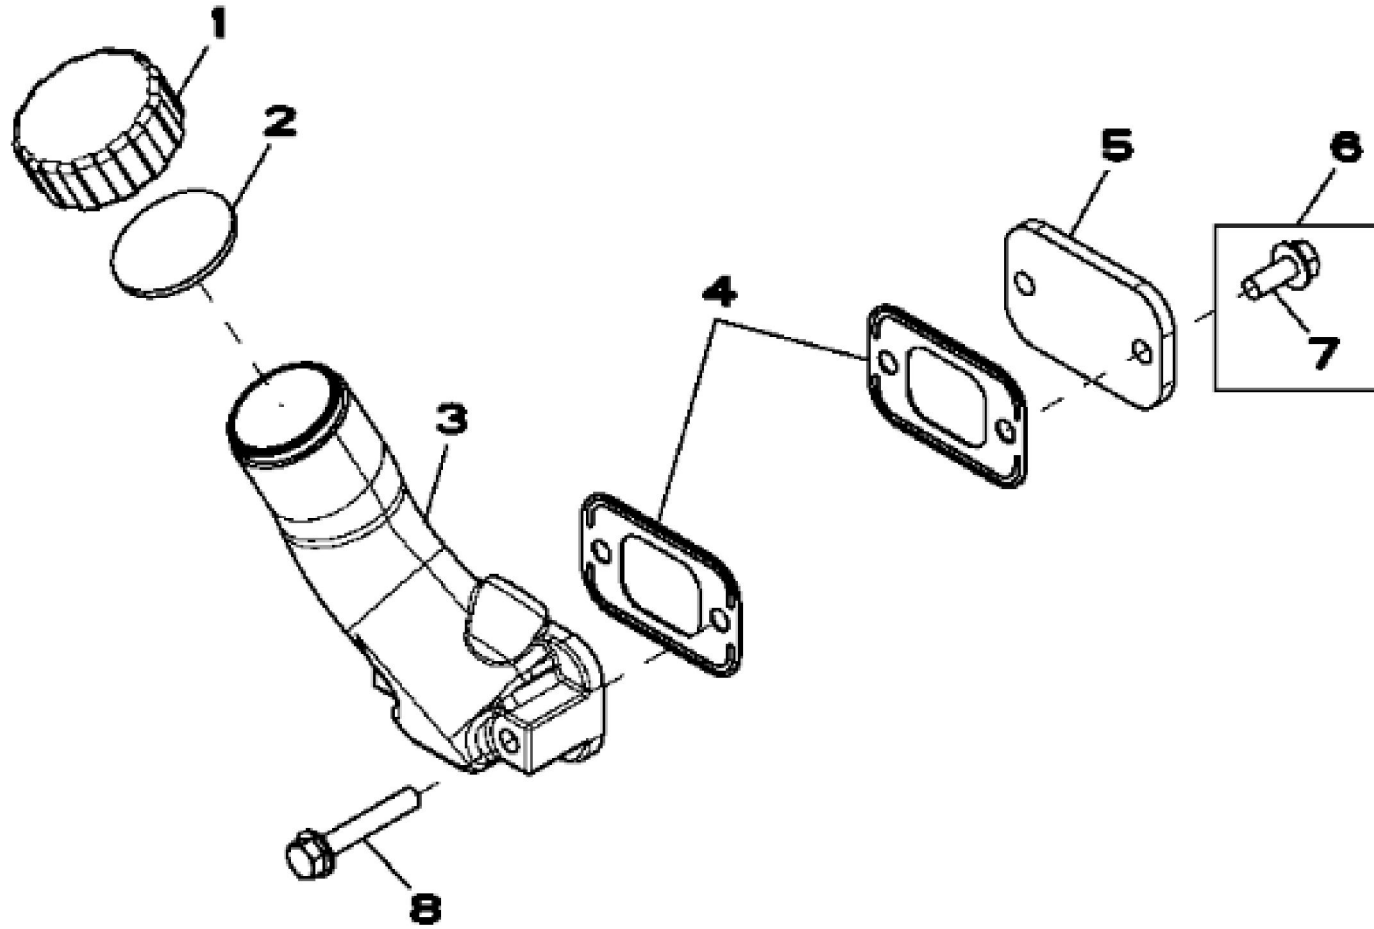

RE519871PCDB01

John Deere > Construction And Forestry >BACKHOE, LOADER >325J - BACKHOE, LOADER >325J Backhoe Loader >04 ENGINE 4045TT094 >0400 ENGINE 4045TT094 4045TT094 >ST2265 - 1127 ROCKER ARM COVER

KEY	PART NO.	PART NAME	QTY	REMARKS	
1	H23125	PLUG	4		
2	R123574	NUT	4		
3	R123575	O-RING	4		
4	RE502969	VALVE COVER	1	(ALSO ORDER R524480)	
5	R524480	GASKET	1		

<https://www.ebooklibonline.com>

Hello dear friend!

Thank you very much for reading.

Enter the link into your browser.

The full manual is available for immediate download.

<https://www.ebooklibonline.com>

RE515712PCDD02

FILLER NECK

KEY	PART NO.	PART NAME	QTY	REMARKS	
1	R80136	FILLER CAP	1		
2	R80135	GASKET	1		
3	R517353	FILLER NECK	1	(SUB FOR R123558)	
4	R136495	GASKET	2		
5	R116296	COVER	1		
6	RE67238	SCREW	2	W PREAPPLIED SEALANT	
7	19M7866	SCREW	1	M8 X 20	
8	RE67240	SCREW	2	(USE WITH R123558)	
8	19M7799	SCREW	2	M8 X 45, (USE WITH R517353)	

Thank you so much for reading

CRANKSHAFT PULLEY

KEY	PART NO.	PART NAME	QTY	REMARKS	
1	R121897	BOLT	4		
2	R500649	WASHER	1		
3	R133295	PULLEY	1		

<https://www.ebooklibonline.com>

Hello dear friend!

Thank you very much for reading.