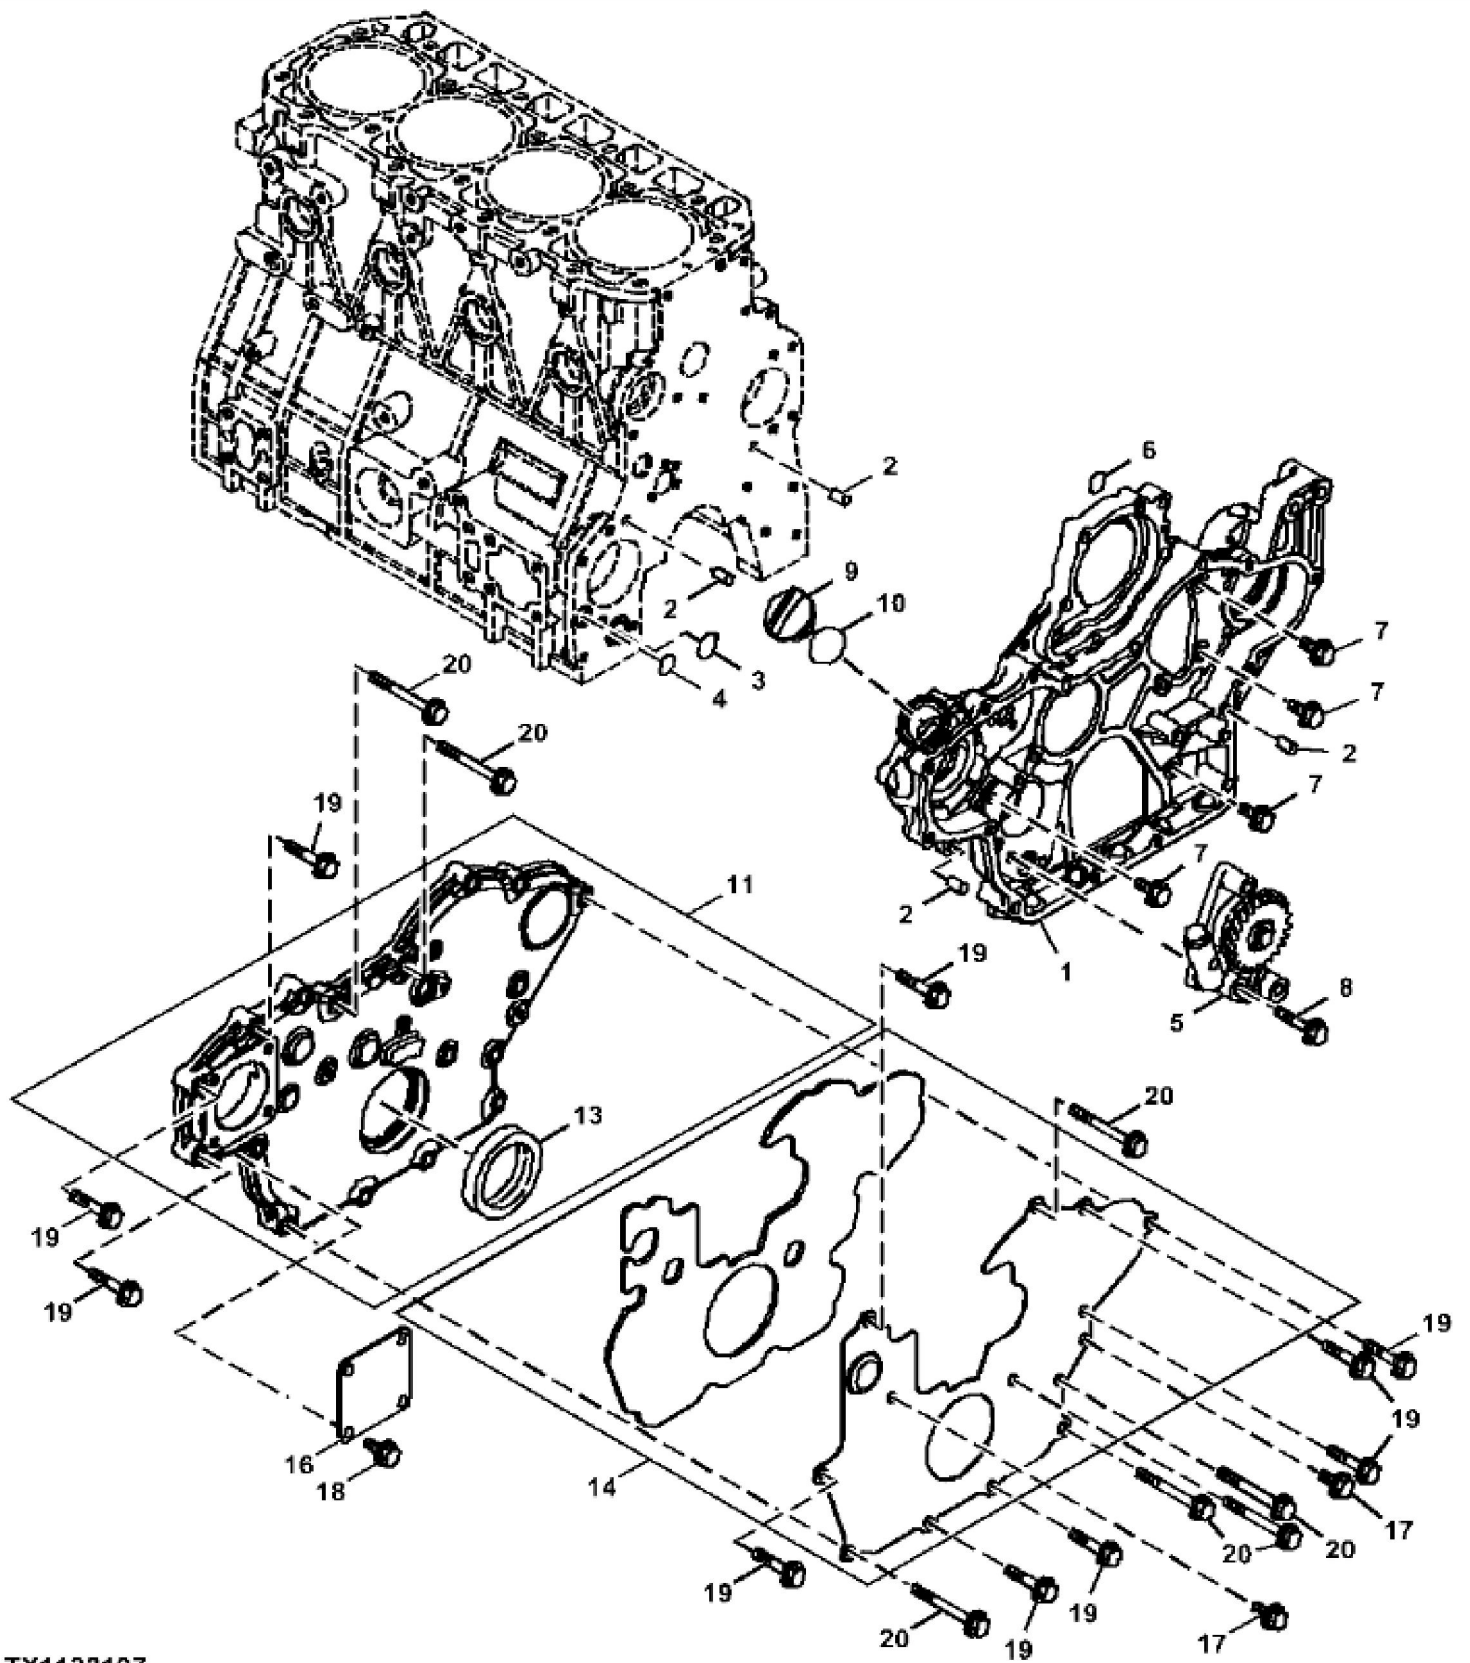

TX1132197

John Deere > Turf And Utility > LOADER, SKID-STEER > 324E - LOADER, SKID-STEER > 324E Skid Steer Loader (PIN: 1T0324E__J297099-) > 04 ENGINE, 4TNV98CT > 0404 CYLINDER BLOCK > ST750169 - GEAR HOUSING (ENGINE 4TNV98CT-ETN123875)

KEY	PART NO.	PART NAME	QTY	REMARKS
1	MIU802921	GEAR CASE	1	
2	M802255	PIN	4	
3	AT211670	O-RING	1	
4	AT211671	O-RING	1	
5	MIA882626	OIL PUMP	1	
6	CH10567	PACKING	1	
7	CH18390	BOLT	4	
8	CH19101	BOLT	3	
9	M805710	CAP	1	
10	M805711	PACKING	1	
11	MIU802835	COVER	1	
13	MIU801096	SEAL	1	
14	MIA882548	COVER	1	
16	CH18096	COVER	1	
17	CH18390	BOLT	2	
18	CH18390	BOLT	4	
19	M89128	BOLT	10	
20	CH19100	BOLT	7