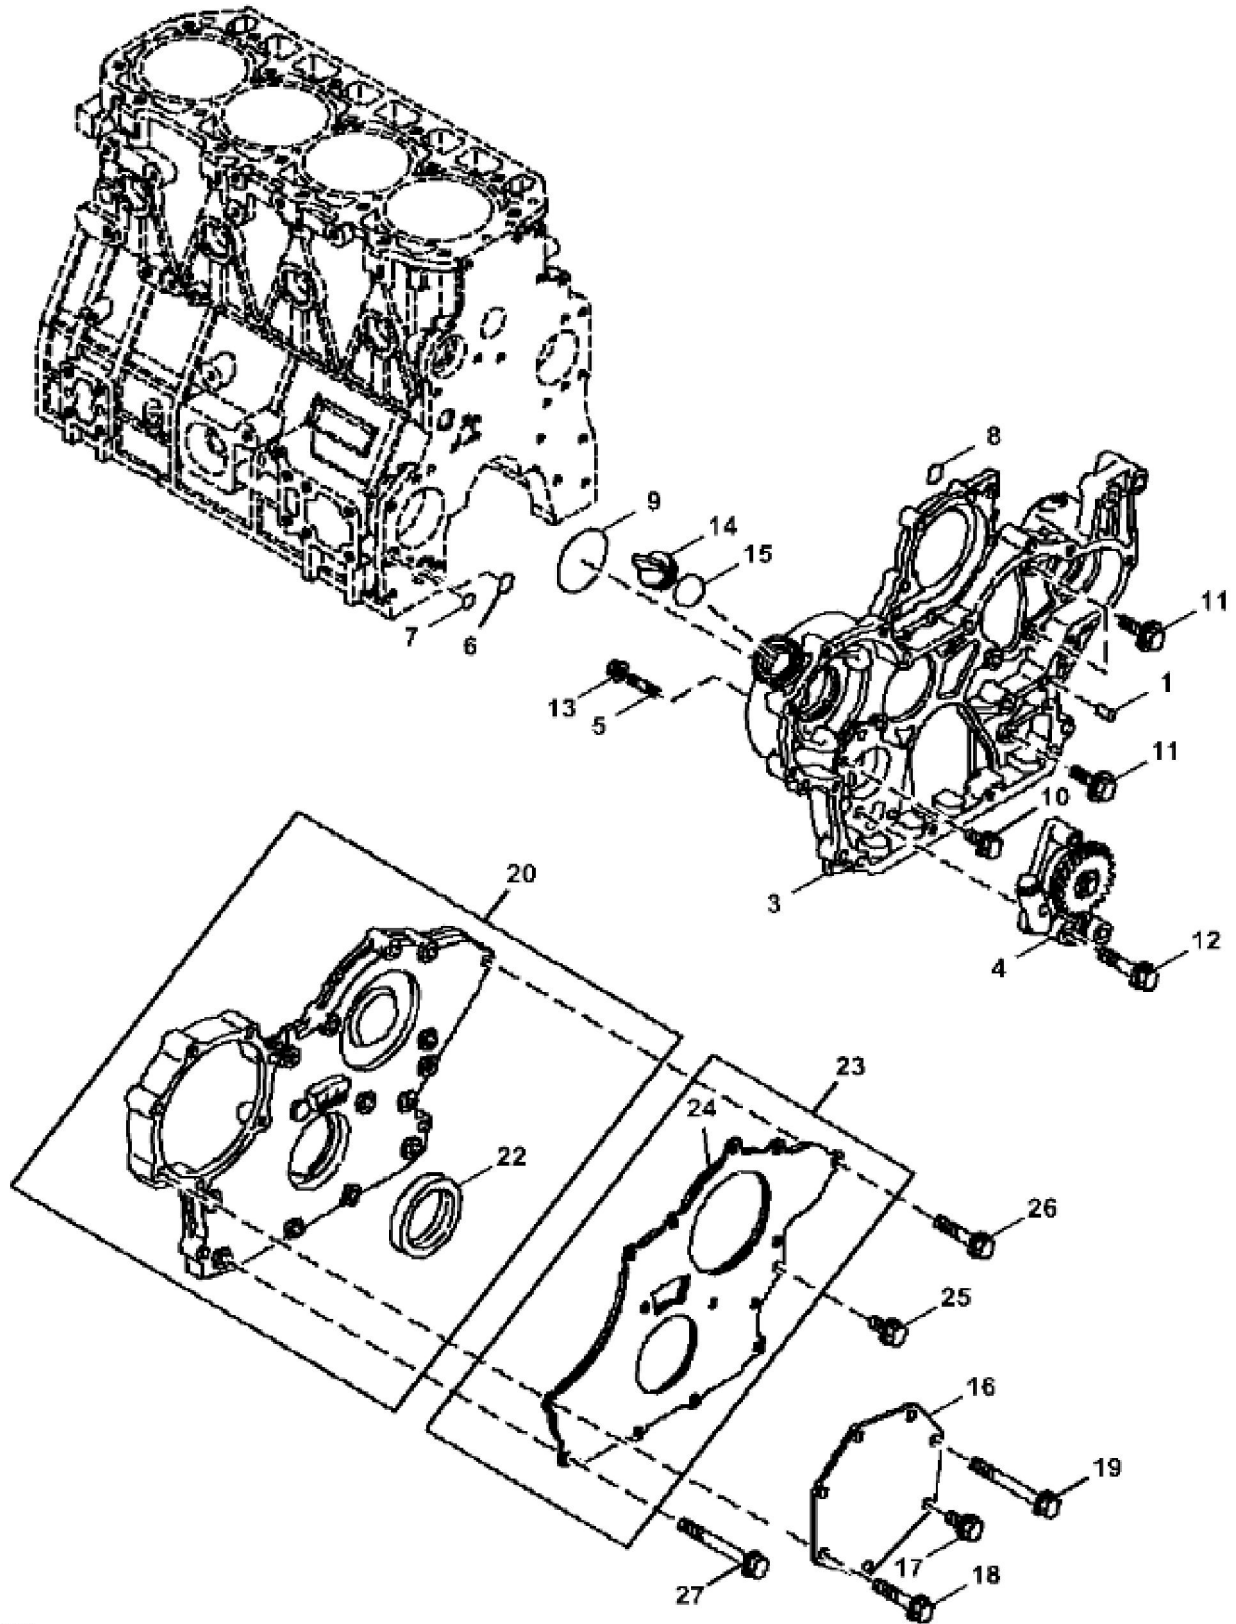

TX1141927

John Deere > Turf And Utility > LOADER, SKID-STEER > 324E - LOADER, SKID-STEER > 324E Skid Steer Loader (PIN: 1T0324E__G297141-) > 04 ENGINE, 4TNV98T 4TNV98T-AT408726 > 0404 CYLINDER
BLOCK 4TNV98T 4TNV98T > ST763939 - GEAR HOUSING

KEY	PART NO.	PART NAME	QTY	REMARKS
1	M802255	PIN	4	
3	.....	HOUSING	1	
4	MIA882626	OIL PUMP	1	
5	M800056	STUD	4	
6	AT211670	O-RING	1	
7	AT211671	O-RING	1	
8	CH10567	PACKING	1	
9	MIU801224	PACKING	1	
10	CH18390	BOLT	1	
11	CH19139	BOLT	3	
12	CH19101	BOLT	3	
13	M810187	NUT	4	
14	M805710	CAP	1	
15	M805711	PACKING	1	
16	AT211662	COVER	1	
17	CH19139	BOLT	1	
18	CH19101	BOLT	5	
19	CH19091	BOLT	1	
22	MIU801096	SEAL	1	
23	AT211680	COVER	1	
24	AT211681	GASKET	1	
25	CH18390	BOLT	3	
26	M89128	BOLT	5	
27	CH19100	BOLT	6