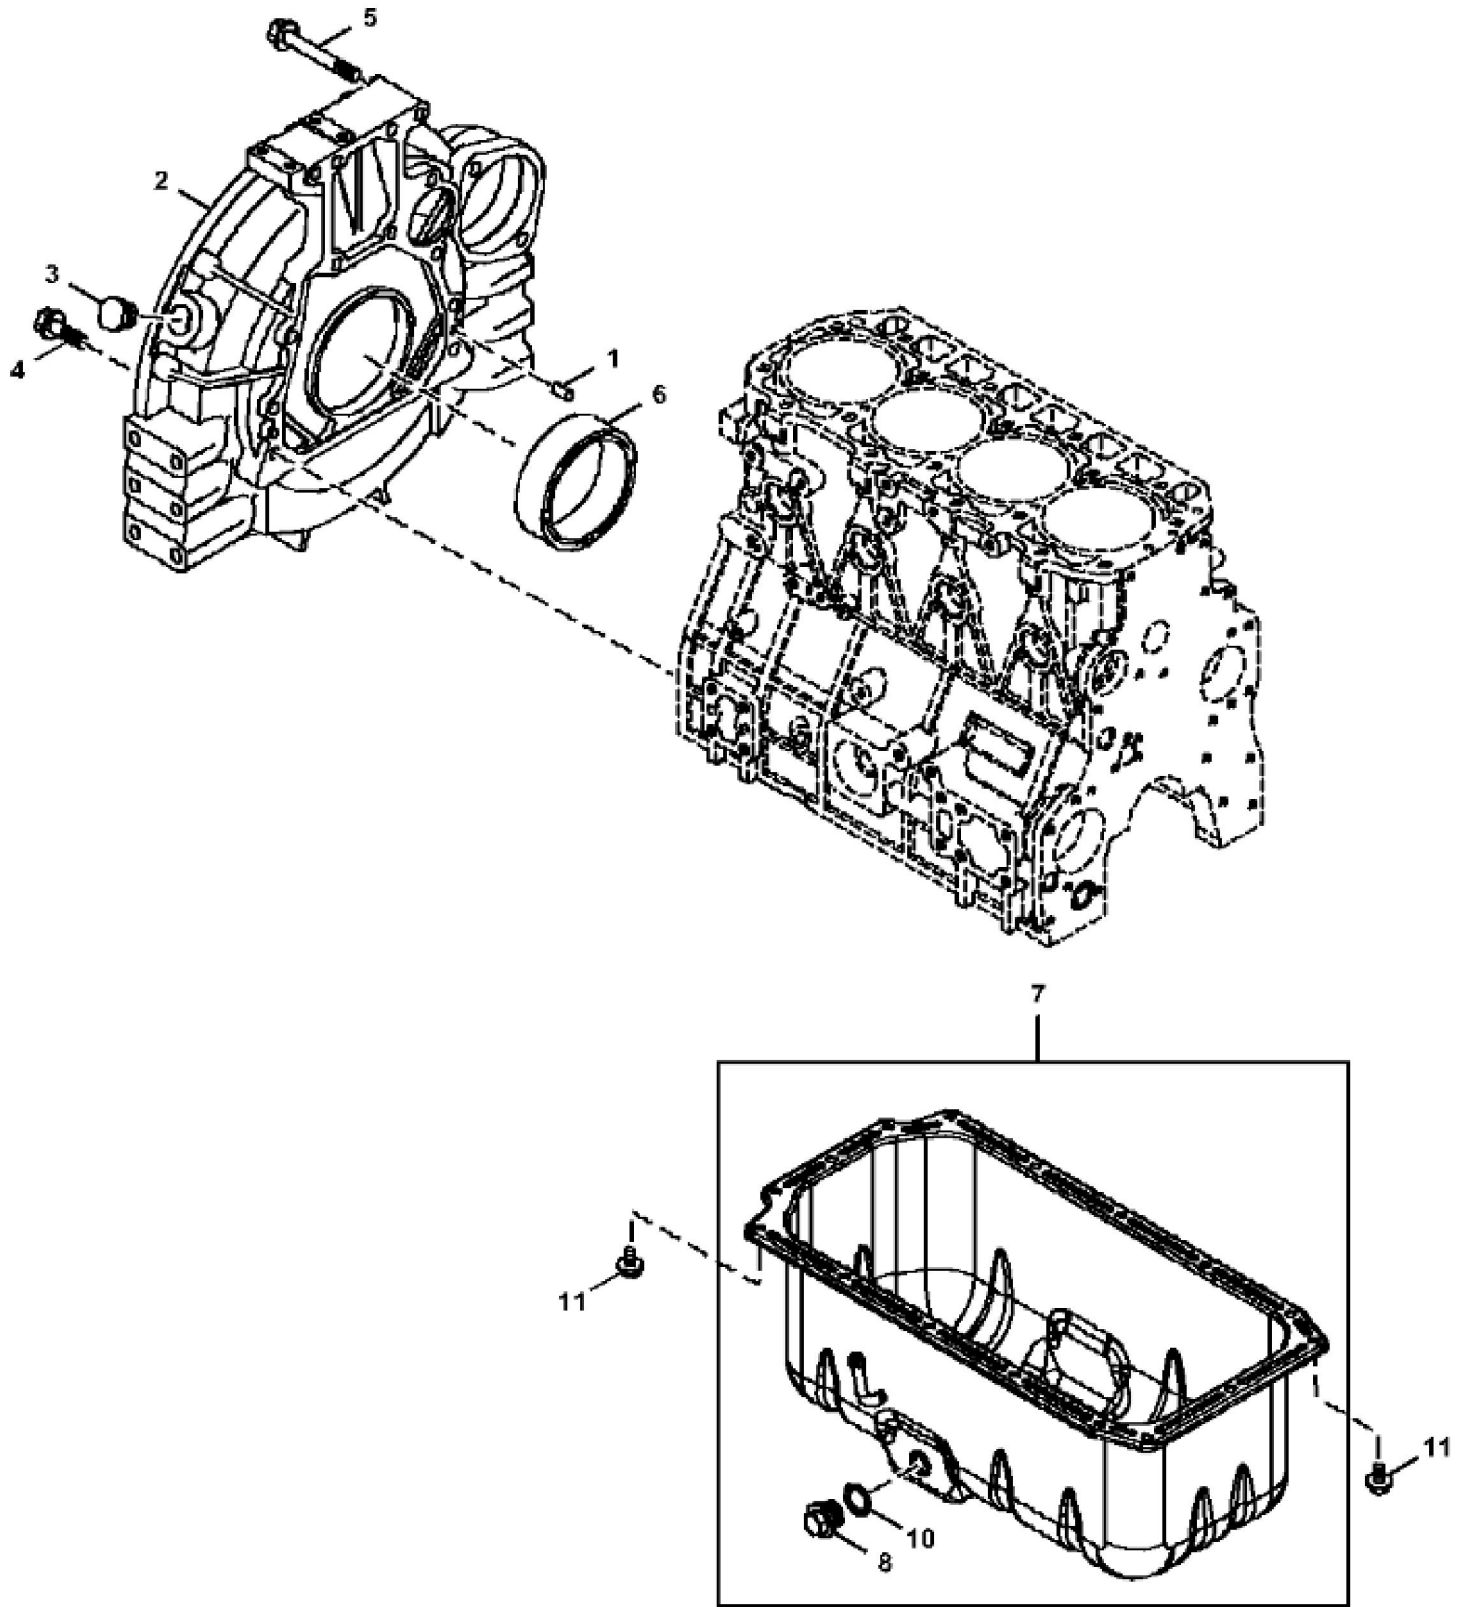

John Deere > Turf And Utility > LOADER, SKID-STEER > 324E - LOADER, SKID-STEER > 324E Skid Steer Loader (PIN: 1T0324E__G297141-) > 04 ENGINE, 4TNV98T 4TNV98T-AT408726 > 0404 CYLINDER BLOCK 4TNV98T 4TNV98T > ST763941 - CYLINDER BLOCK

KEY	PART NO.	PART NAME	QTY	REMARKS
1	MIA883255	CYLINDER BLOCK	1	
4	M809594	PLUG	1	
5	CH18379	PLUG	2	
6	AT211653	BOLT	10	
9	AT211656	BUSHING	1	
10	PLUG	7	
14	MIA880556	BEARING	2	
14	MIA880558	BEARING	2	Oversized; 0.25
17	MIA882628	CHECK VALVE	4	
23	T113854	NOZZLE	4	
24	CH15575	PIN	4	
25	CH18079	SPRING PIN	2	
26	M806938	PLUG	1	
27	M806938	PLUG	1	
28	M806938	PLUG	1	
29	AT211658	BOLT	18	
30	MIU801057	GASKET	1	
31	M806938	PLUG	1	
32	MIA880548	BEARING	5	
32	MIA880547	BEARING	5	Undersized; 0.25

John Deere > Turf And Utility > LOADER, SKID-STEER > 324E - LOADER, SKID-STEER > 324E Skid Steer Loader (PIN: 1T0324E__G297141-) > 04 ENGINE, 4TNV98T 4TNV98T-AT408726 > 0404 CYLINDER
 BLOCK 4TNV98T 4TNV98T > ST763939 - GEAR HOUSING

KEY	PART NO.	PART NAME	QTY	REMARKS
1	M802255	PIN	4	
3	HOUSING	1	
4	MIA882626	OIL PUMP	1	
5	M800056	STUD	4	
6	AT211670	O-RING	1	
7	AT211671	O-RING	1	
8	CH10567	PACKING	1	
9	MIU801224	PACKING	1	
10	CH18390	BOLT	1	
11	CH19139	BOLT	3	
12	CH19101	BOLT	3	
13	M810187	NUT	4	
14	M805710	CAP	1	
15	M805711	PACKING	1	
16	AT211662	COVER	1	
17	CH19139	BOLT	1	
18	CH19101	BOLT	5	
19	CH19091	BOLT	1	
22	MIU801096	SEAL	1	
23	AT211680	COVER	1	
24	AT211681	GASKET	1	
25	CH18390	BOLT	3	
26	M89128	BOLT	5	
27	CH19100	BOLT	6	