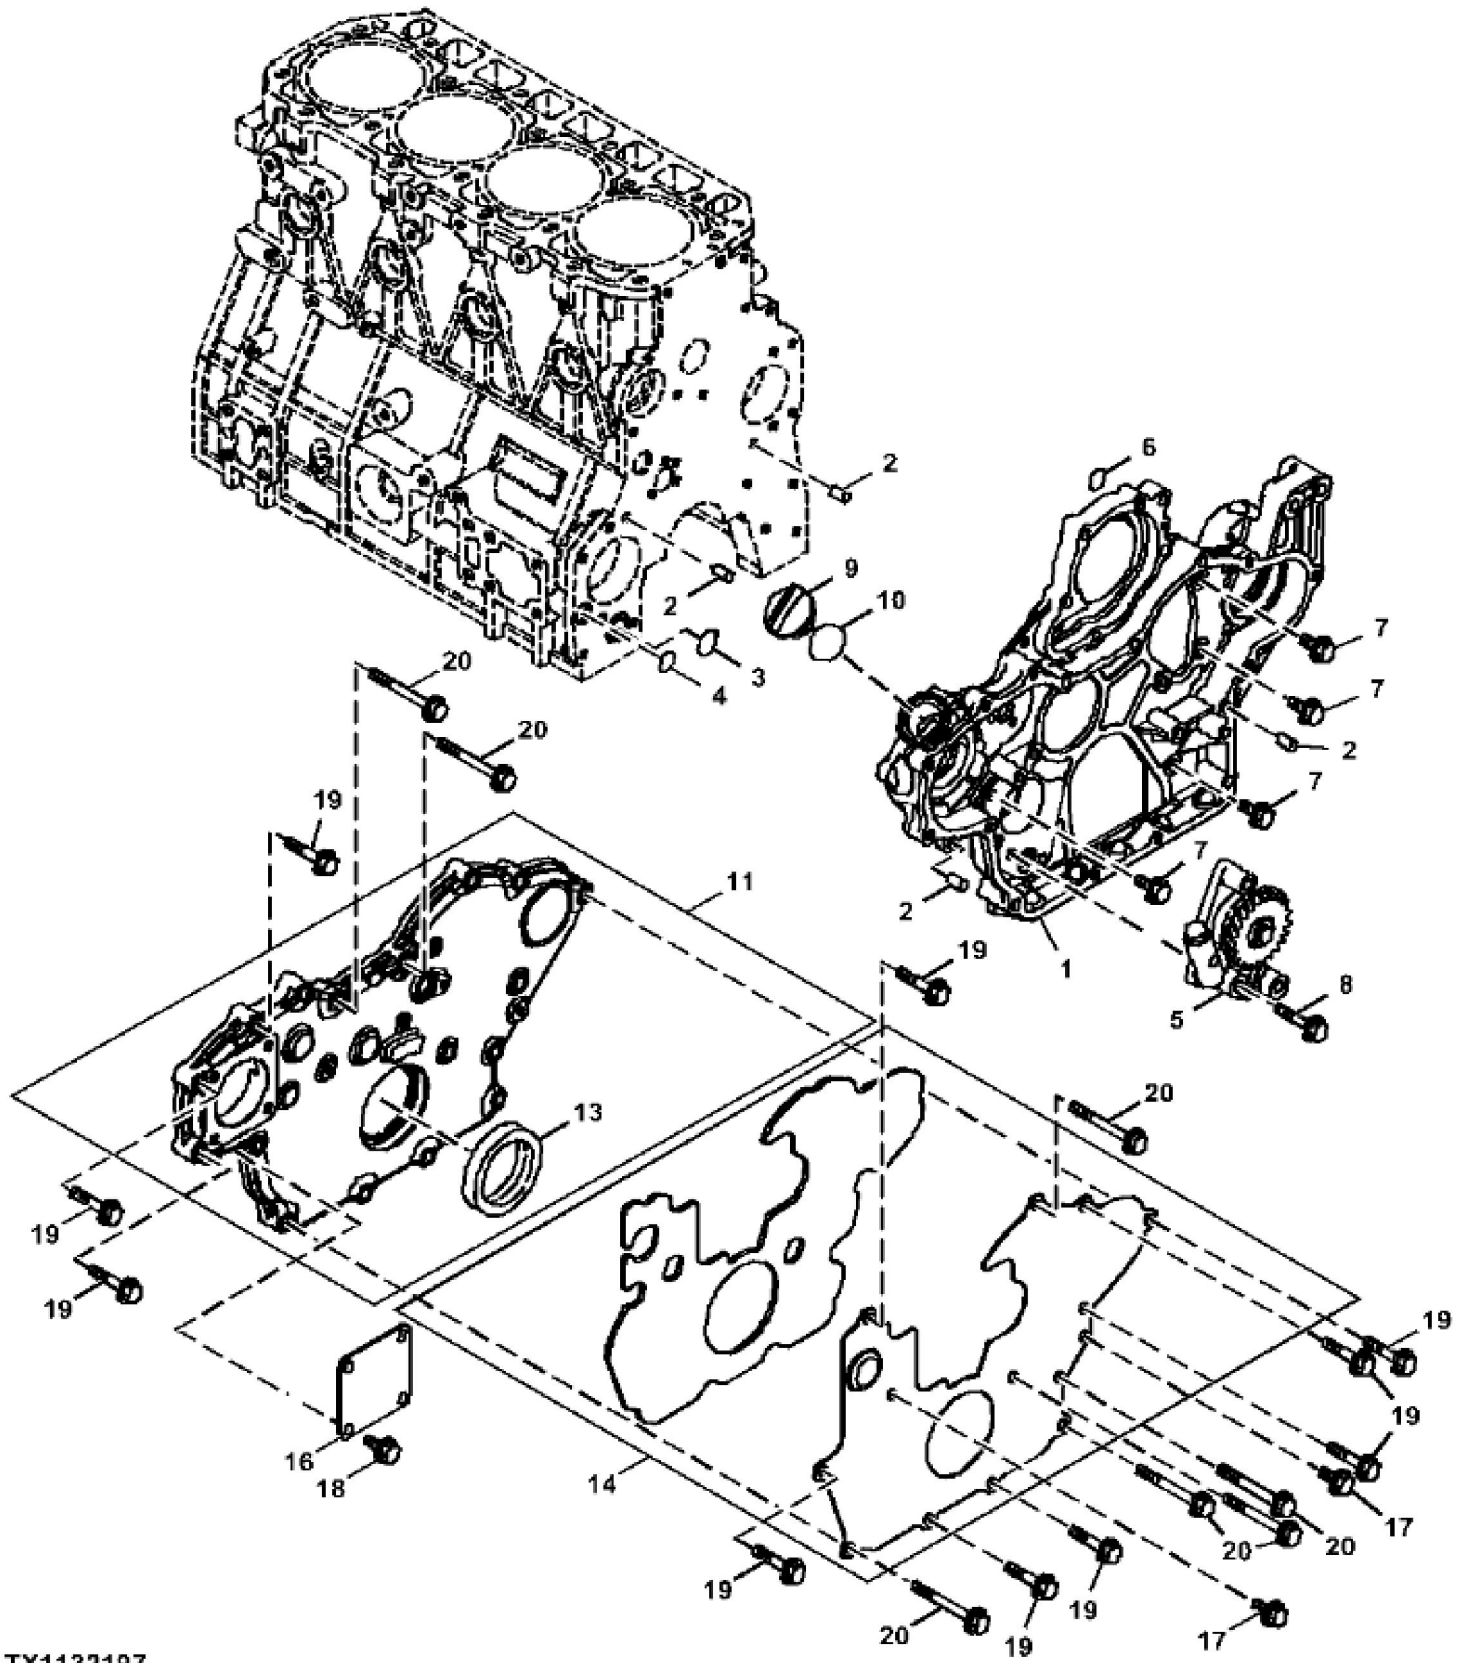

TX1132197

John Deere > Turf And Utility > LOADER, SKID-STEER > 323E - LOADER, SKID-STEER > 323E Skid Steer Loader (PIN: 1T0323E__J249322-) > 04 ENGINE, 4TNV98CT 4TNV98CT-AT442273 - AT393506 > 0404 CYLINDER BLOCK 4TNV98CT 4TNV98CT > ST750169 - GEAR HOUSING (ENGINE 4TNV98CT-ETN123875)

KEY	PART NO.	PART NAME	QTY	REMARKS
1	MIU802921	GEAR CASE	1	
2	M802255	PIN	4	
3	AT211670	O-RING	1	
4	AT211671	O-RING	1	
5	MIA882626	OIL PUMP	1	
6	CH10567	PACKING	1	
7	CH18390	BOLT	4	
8	CH19101	BOLT	3	
9	M805710	CAP	1	
10	M805711	PACKING	1	
11	MIU802835	COVER	1	
13	MIU801096	SEAL	1	
14	MIA882548	COVER	1	
16	CH18096	COVER	1	
17	CH18390	BOLT	2	
18	CH18390	BOLT	4	
19	M89128	BOLT	10	
20	CH19100	BOLT	7