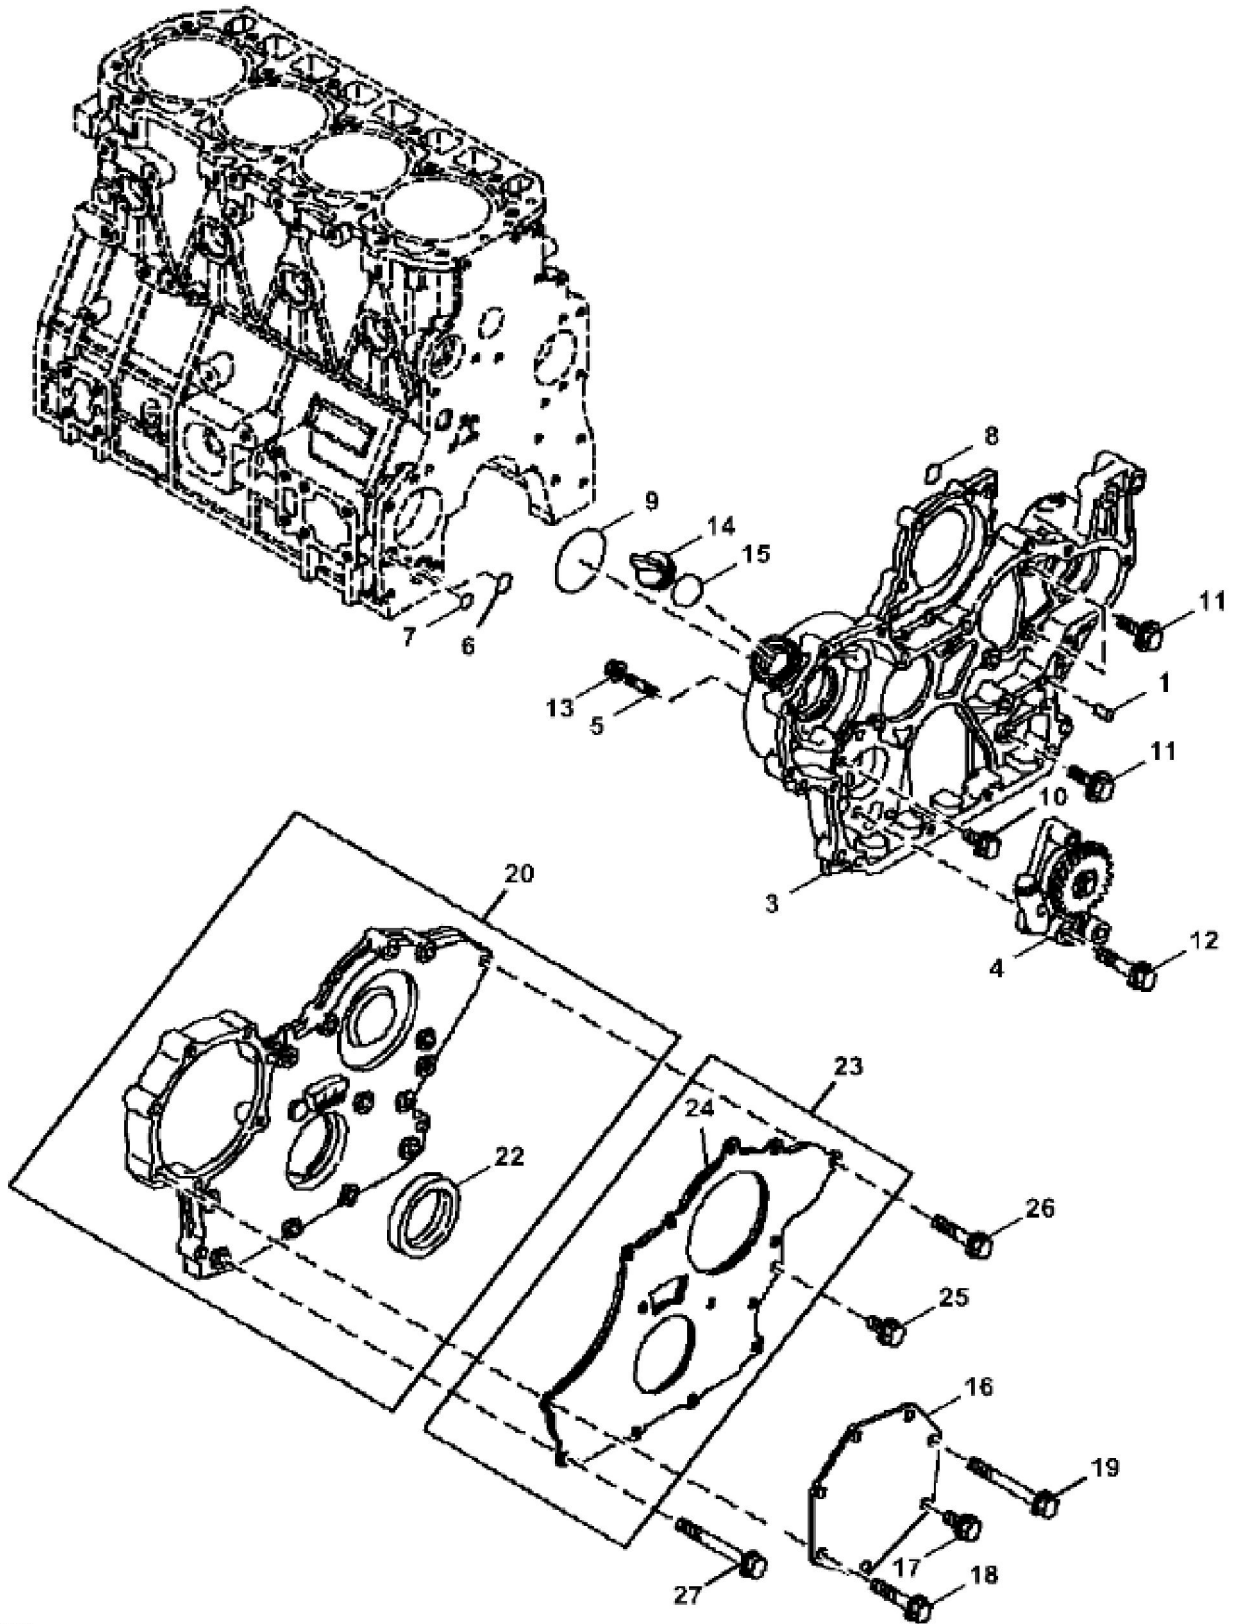

TX1141927

John Deere > Turf And Utility > LOADER, SKID-STEER > 323E - LOADER, SKID-STEER > 323E Skid Steer Loader (PIN: 1T0323E__G254917-) > 04 ENGINE, 4TNV98T 4TNV98T-AT408726 > 0404 CYLINDER
BLOCK 4TNV98T 4TNV98T > ST763939 - GEAR HOUSING

KEY	PART NO.	PART NAME	QTY	REMARKS
1	M802255	PIN	4	
3	.....	HOUSING	1	
4	MIA882626	OIL PUMP	1	
5	M800056	STUD	4	
6	AT211670	O-RING	1	
7	AT211671	O-RING	1	
8	CH10567	PACKING	1	
9	MIU801224	PACKING	1	
10	CH18390	BOLT	1	
11	CH19139	BOLT	3	
12	CH19101	BOLT	3	
13	M810187	NUT	4	
14	M805710	CAP	1	
15	M805711	PACKING	1	
16	AT211662	COVER	1	
17	CH19139	BOLT	1	
18	CH19101	BOLT	5	
19	CH19091	BOLT	1	
22	MIU801096	SEAL	1	
23	AT211680	COVER	1	
24	AT211681	GASKET	1	
25	CH18390	BOLT	3	
26	M89128	BOLT	5	
27	CH19100	BOLT	6