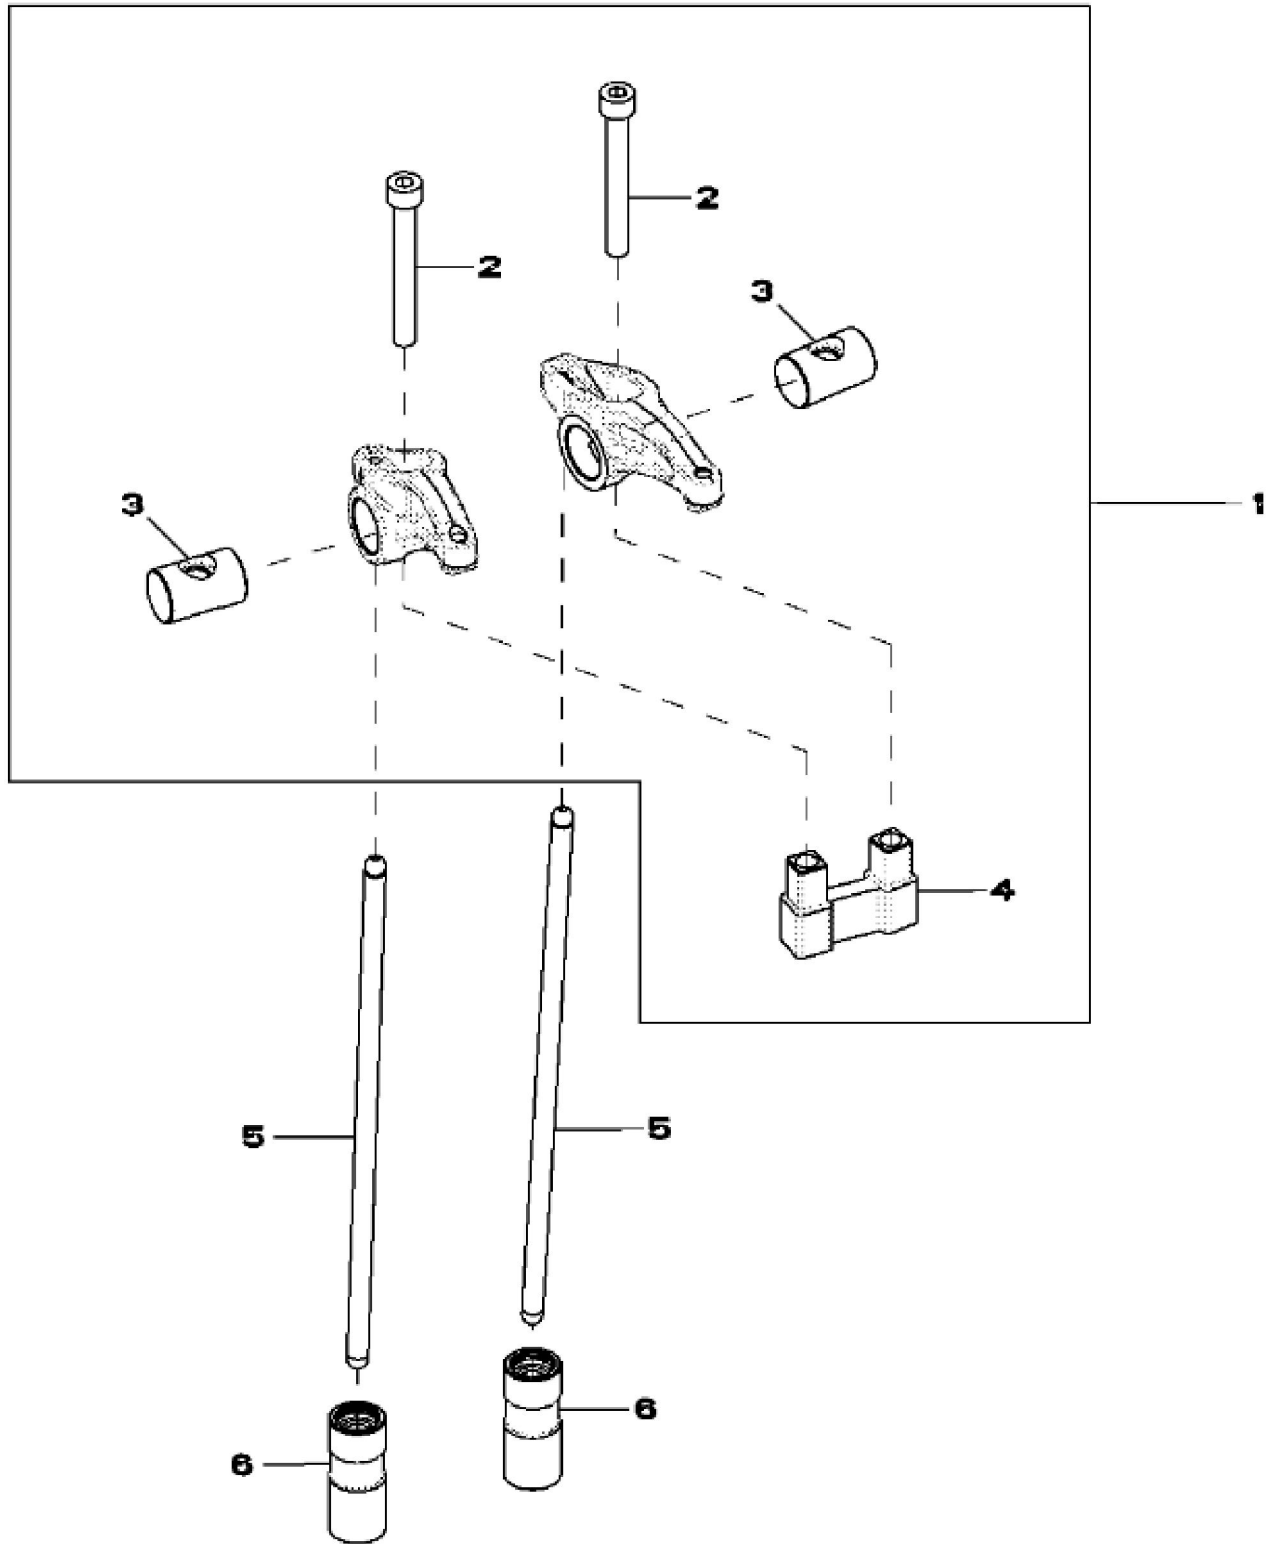

KEY	PART NO.	PART NAME	QTY	REMARKS
1	CYLINDER BLOCK	NA	(NOT AVAILABLE SEPARATELY) (MARKED R522220)NSEP
2	R528188	PIN	4	
3	R502725	PLUG	1	(DIPSTICK TUBE)
4	34M7247	SPRING PIN	2	11 X 16 mm
5	RE71255	PIPE PLUG	24	1/8''-27NPT
6	R504965	PLUG	1	
7	R48685	DOWEL PIN	2	(SUB FOR A120R)
8	15H685	PIPE PLUG	1	1/4", 1/4''-18NPT
9	R116466	PLUG	6	
10	R515003	SCREW	8	
11	R515004	SCREW	2	
12	R505135	ORIFICE	4	
13	R503315	BUSHING	4	
14	T18891	PLUG	1	OD 16MM
15	R504808	BUSHING	4	
16	L157372	SCREW	2	
17	CAMSHAFT	1	(MARKED R528191) (ORDER RE533933)(9901)
17	RE533933	CAM KIT	1	
17	SE502116	CAMSHAFT REMAN	1	(REMAN FOR RE533933)
18	R515112	SHIM	1	(Friction Washer)
19	RE518215	BALL BEARING	1	
20	R523409	SPUR GEAR	1	
21	R522976	WHEEL	1	
22	19M7923	CAP SCREW	4	M6 X 12
23	R516770	WASHER	1	
24	R517240	SCREW	1	
..	COMPLETE BLOCK ASSEMBLY	1	(9901)

John Deere > Turf And Utility > LOADER, SKID-STEER > 4024HT015 - LOADER, SKID-STEER > 323D Compact Track Loader > 20A ENGINE 4024HT011-RE528665 > ST553 - 4703 (CRANKSHAFT AND BEARINGS)

KEY	PART NO.	PART NAME	QTY	REMARKS	
1	RE520626	BEARING KIT	5	STD	
2	RE520627	BEARING KIT	2		
3	R48685	DOWEL PIN	1		
4	RE527590	CRANKSHAFT	1		

KEY	PART NO.	PART NAME	QTY	REMARKS	
1	RE533955	PISTON RING KIT	4	STD	
2	40M1855	SNAP RING	8		
3	R503480	PISTON PIN	4	OD 30MM	
4	RE536353	PISTON REPLACEMENT KIT	4	(MARKED RE527622)STD	
5	R502503	SCREW	8	M10 X 49	
6	RE504544	CONNECTING ROD	4		
6	SE501898	CONNECTING ROD REMAN	1	(REMAN FOR RE504544)	
7	RE520937	BEARING KIT	4	STD	