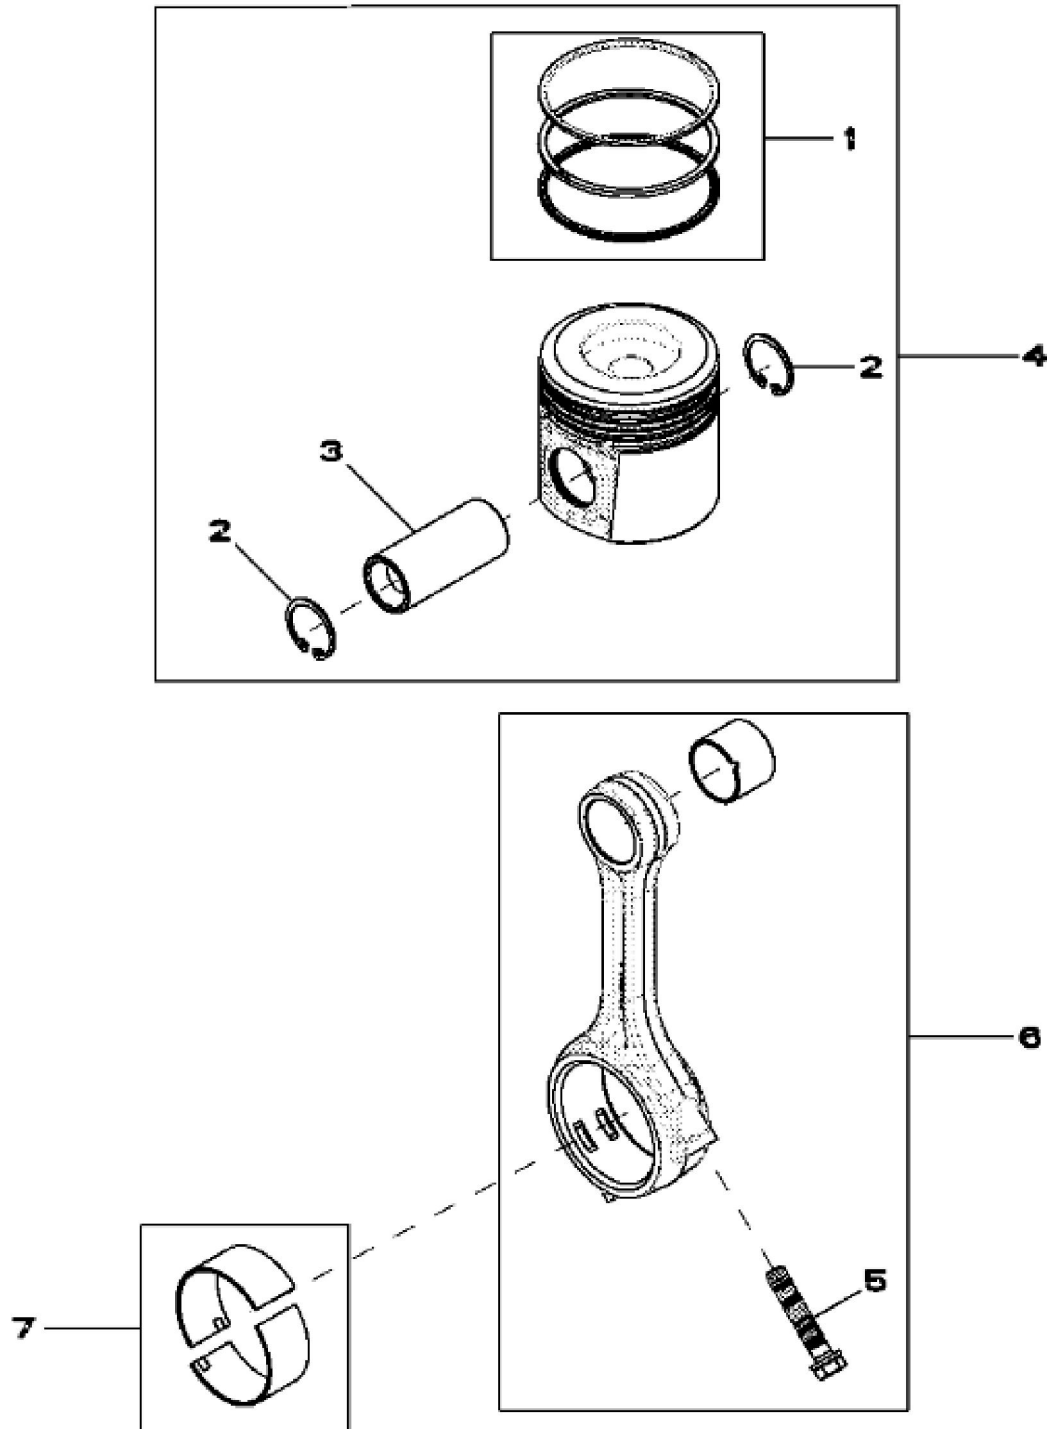

KEY	PART NO.	PART NAME	QTY	REMARKS
1	CYLINDER BLOCK	NA	(NOT AVAILABLE SEPARATELY) (MARKED R522220)NSEP
2	R528188	PIN	4	
3	R502725	PLUG	1	(DIPSTICK TUBE)
4	34M7247	SPRING PIN	2	11 X 16 mm
5	RE71255	PIPE PLUG	24	1/8''-27NPT
6	R504965	PLUG	1	
7	R48685	DOWEL PIN	2	(SUB FOR A120R)
8	15H685	PIPE PLUG	1	1/4", 1/4''-18NPT
9	R116466	PLUG	6	
10	R515003	SCREW	8	
11	R515004	SCREW	2	
12	R505135	ORIFICE	4	
13	R503315	BUSHING	4	
14	T18891	PLUG	1	OD 16MM
15	R504808	BUSHING	4	
16	L157372	SCREW	2	
17	CAMSHAFT	1	(MARKED R528191) (ORDER RE533933)(9901)
17	RE533933	CAM KIT	1	
17	SE502116	CAMSHAFT REMAN	1	(REMAN FOR RE533933)
18	R515112	SHIM	1	(Friction Washer)
19	RE518215	BALL BEARING	1	
20	R523409	SPUR GEAR	1	
21	R522976	WHEEL	1	
22	19M7923	CAP SCREW	4	M6 X 12
23	R516770	WASHER	1	
24	R517240	SCREW	1	
..	COMPLETE BLOCK ASSEMBLY	1	(9901)

John Deere > Turf And Utility > LOADER, SKID-STEER > 4024HT015 - LOADER, SKID-STEER > 323D Compact Track Loader > 20A ENGINE 4024HT011-RE528665 > ST553 - 4703 (CRANKSHAFT AND BEARINGS)

KEY	PART NO.	PART NAME	QTY	REMARKS	
1	RE520626	BEARING KIT	5	STD	
2	RE520627	BEARING KIT	2		
3	R48685	DOWEL PIN	1		
4	RE527590	CRANKSHAFT	1		

KEY	PART NO.	PART NAME	QTY	REMARKS	
1	RE533955	PISTON RING KIT	4	STD	
2	40M1855	SNAP RING	8		
3	R503480	PISTON PIN	4	OD 30MM	
4	RE536353	PISTON REPLACEMENT KIT	4	(MARKED RE527622)STD	
5	R502503	SCREW	8	M10 X 49	
6	RE504544	CONNECTING ROD	4		
6	SE501898	CONNECTING ROD REMAN	1	(REMAN FOR RE504544)	
7	RE520937	BEARING KIT	4	STD	