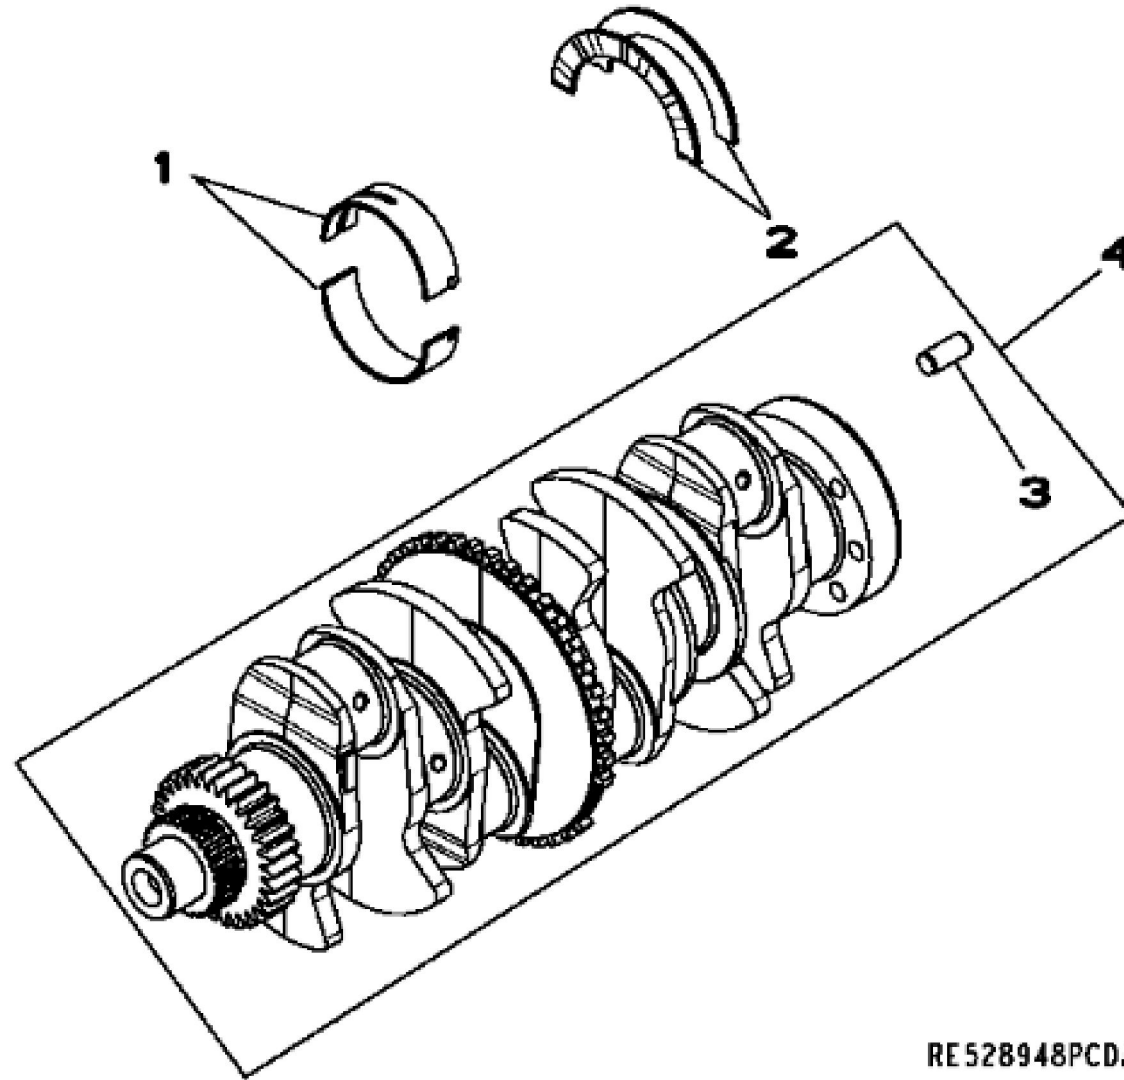

RE528948PCDA01

John Deere > Turf And Utility > LOADER, SKID-STEER > 4024HT015 - LOADER, SKID-STEER > 323D Compact Track Loader > 20A ENGINE 4024HT011-RE528665 > ST553 - 4703 (CRANKSHAFT AND BEARINGS)

KEY	PART NO.	PART NAME	QTY	REMARKS	
1	RE520626	BEARING KIT	5	STD	
2	RE520627	BEARING KIT	2		
3	R48685	DOWEL PIN	1		
4	RE527590	CRANKSHAFT	1