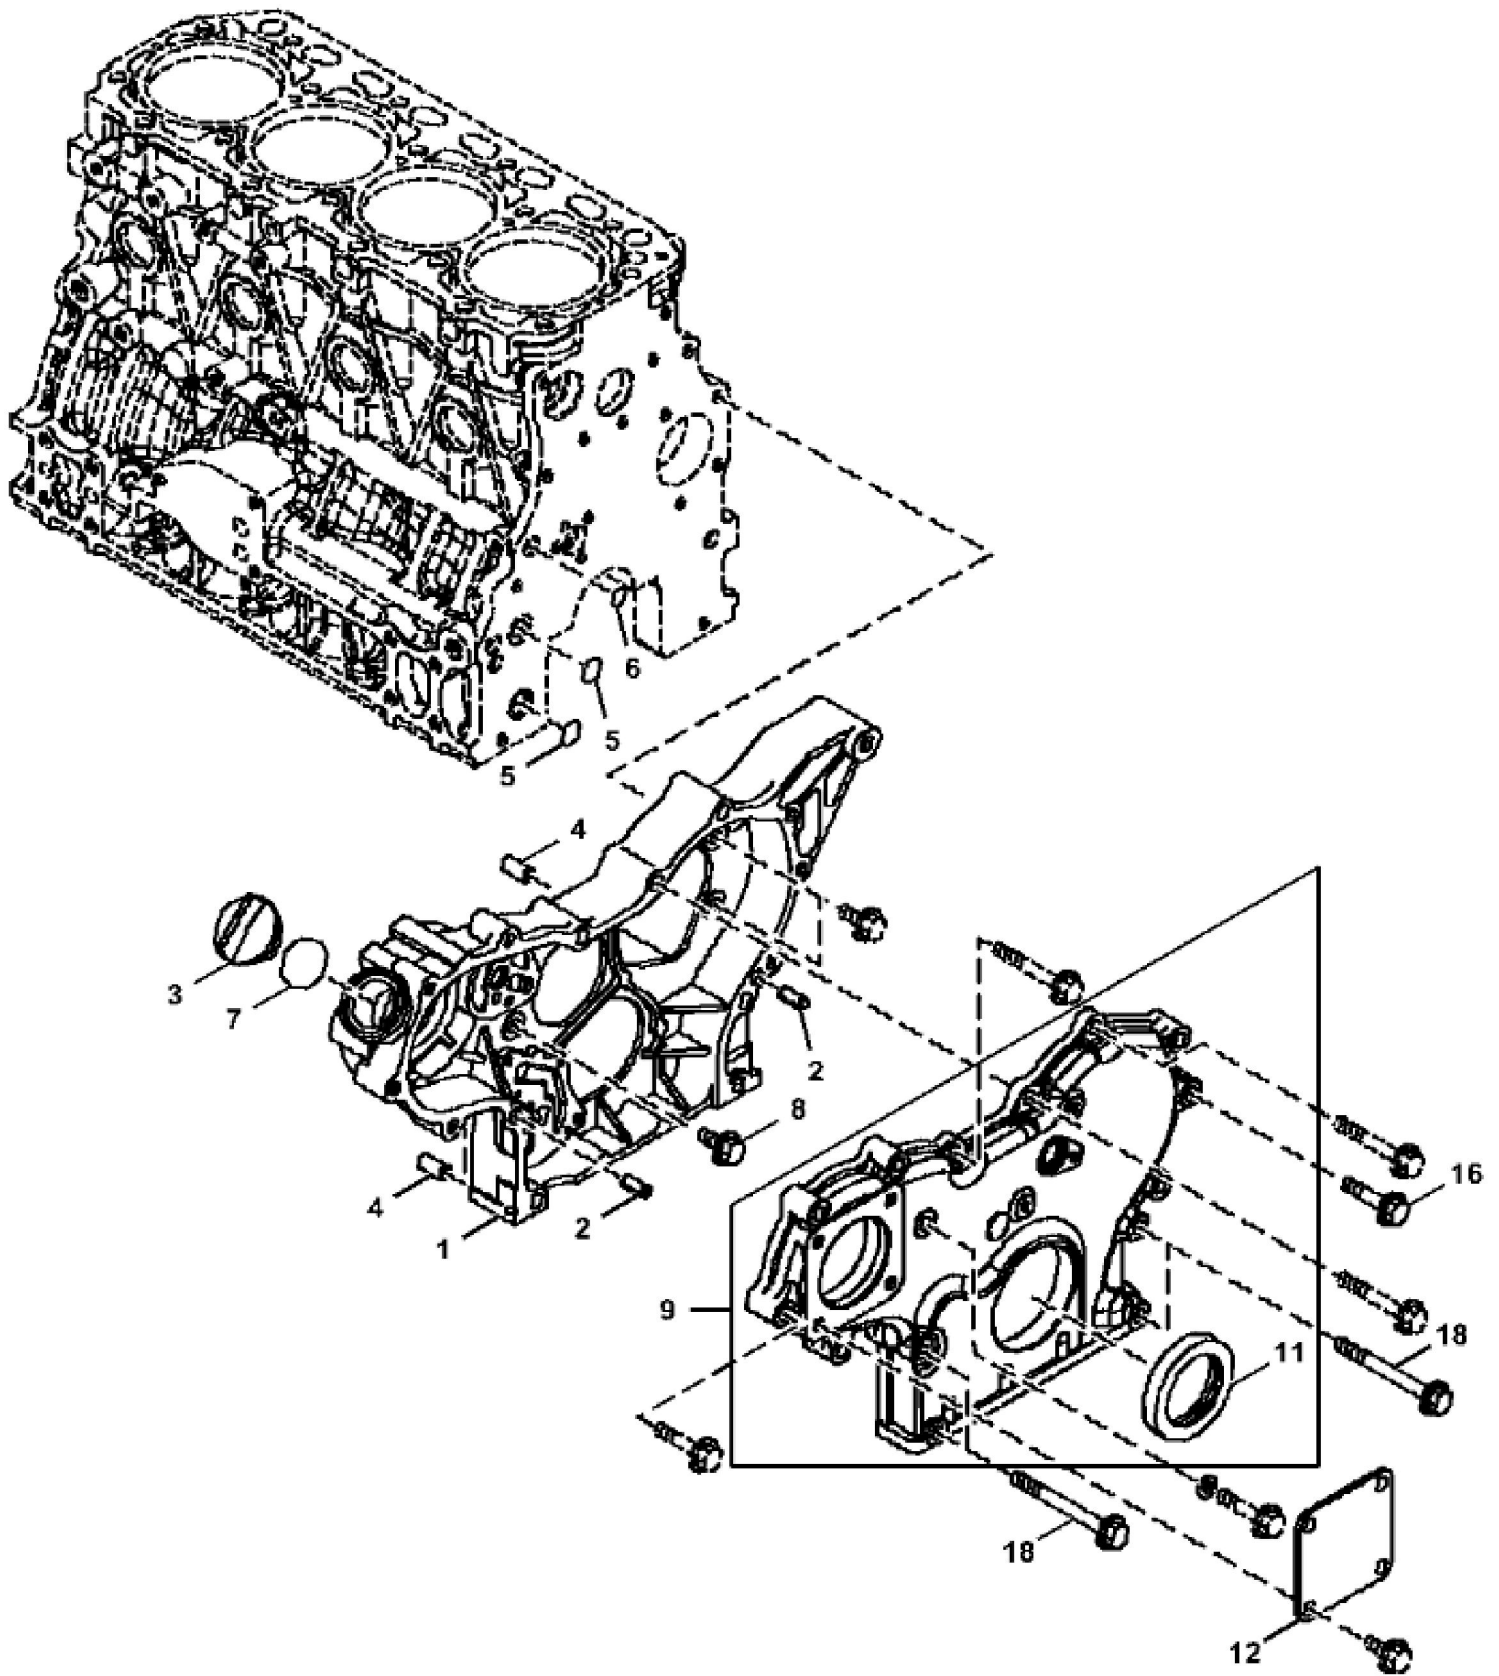

TX1201057

John Deere > Turf And Utility > LOADER, SKID-STEER > 4TNV86CT - LOADER, SKID-STEER > 312GR Skid Steer Loader (PIN: 1T0312G_ _J288093-) > 04 ENGINE AT436481 > 0443 FINISH ASSEMBLY, ENGINE > ST846495 - GEAR HOUSING

KEY	PART NO.	PART NAME	QTY	REMARKS	
1	MIU802098	GEAR CASE	1		
2	M802255	PIN	2		
3	M805710	CAP	1		
4	M800974	PIPE	2		
5	M810185	O-RING	2		
6	M809204	O-RING	1		
7	M805711	PACKING	1		
8	19M7865	SCREW	1	M8 X 16	
9	MIA881991	COVER	1		
11	M811078	SEAL	1		
12	CH18096	COVER	1		
16	19M7801	SCREW	7	M8 X 60	
18	CH19136	BOLT	4