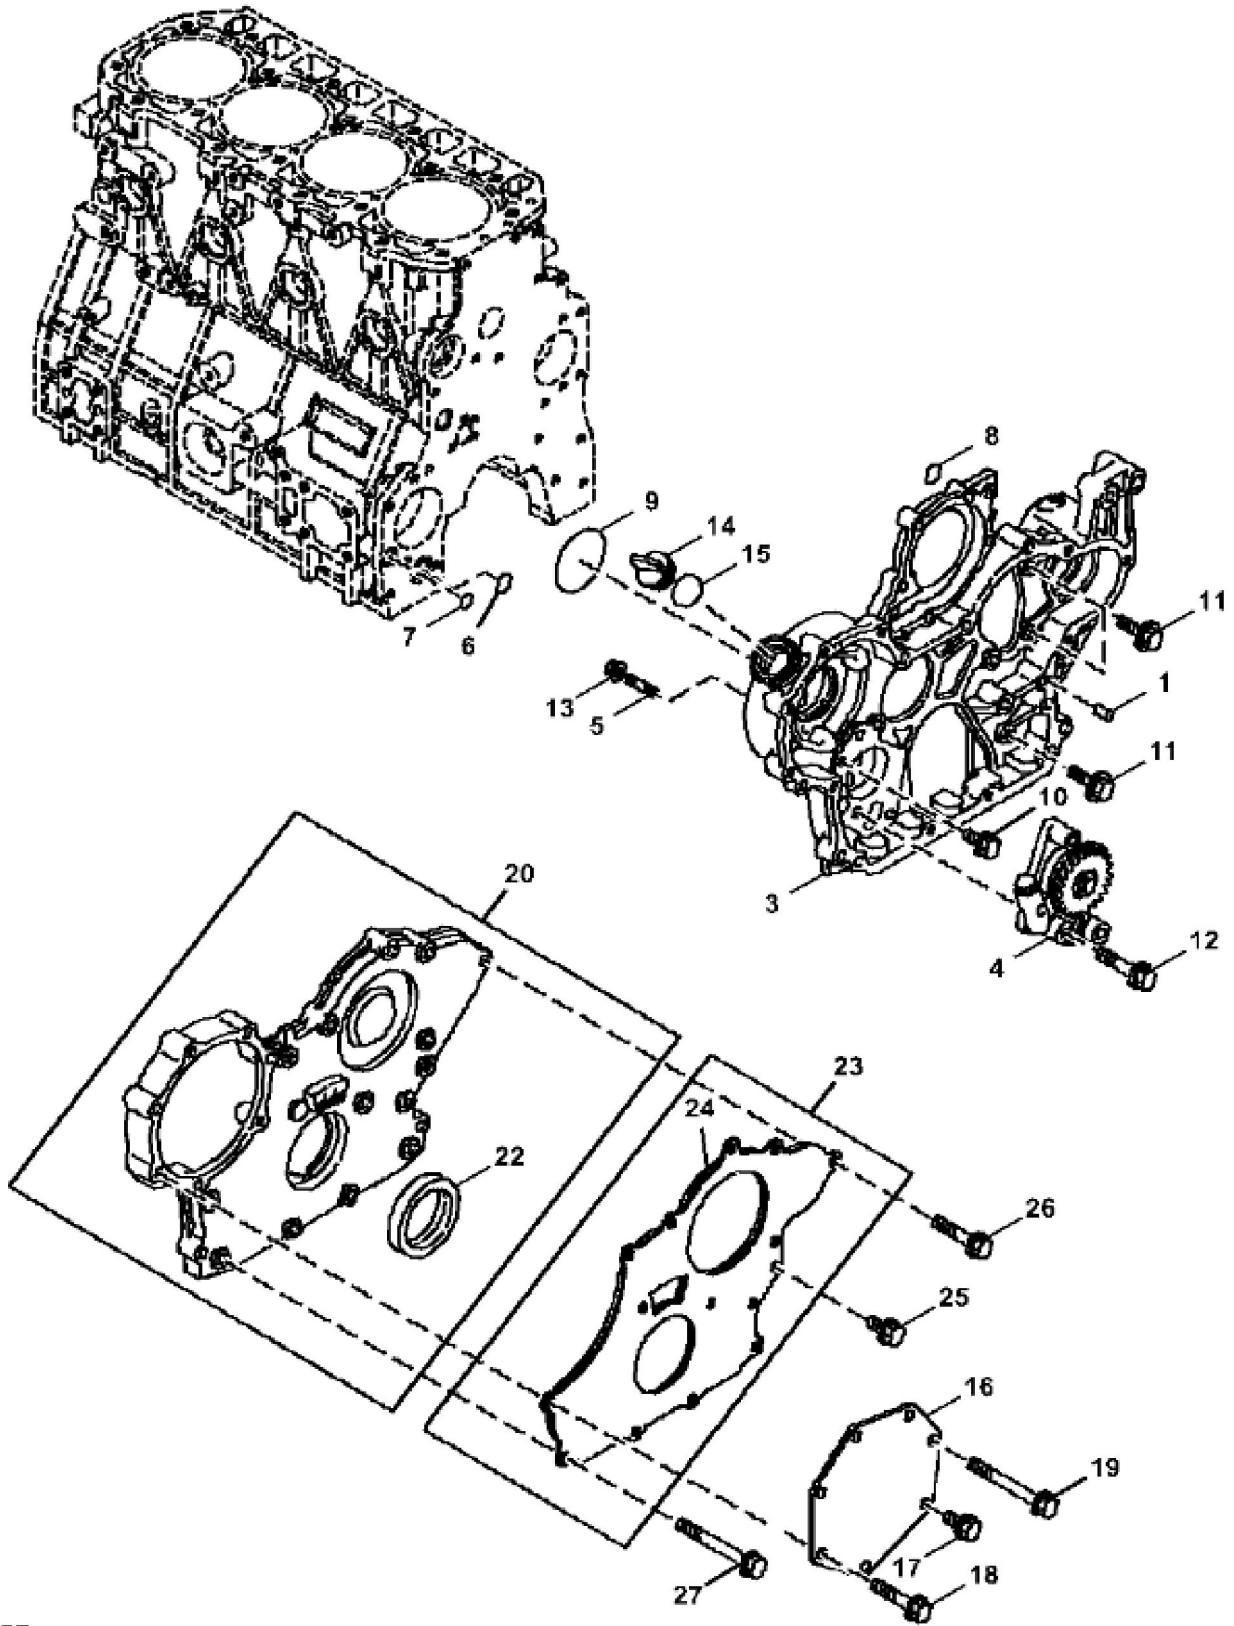

TX1141927

John Deere > Turf And Utility > LOADER, SKID-STEER > 319E - LOADER, SKID-STEER > 319E Skid Steer Loader (PIN: 1T0319E__G254929-) > 04 ENGINE, 4TNV98T 4TNV98T-AT408726 > 0404 CYLINDER
BLOCK 4TNV98T 4TNV98T > ST763939 - GEAR HOUSING

KEY	PART NO.	PART NAME	QTY	REMARKS
1	M802255	PIN	4	
3	.....	HOUSING	1	
4	MIA882626	OIL PUMP	1	
5	M800056	STUD	4	
6	AT211670	O-RING	1	
7	AT211671	O-RING	1	
8	CH10567	PACKING	1	
9	MIU801224	PACKING	1	
10	CH18390	BOLT	1	
11	CH19139	BOLT	3	
12	CH19101	BOLT	3	
13	M810187	NUT	4	
14	M805710	CAP	1	
15	M805711	PACKING	1	
16	AT211662	COVER	1	
17	CH19139	BOLT	1	
18	CH19101	BOLT	5	
19	CH19091	BOLT	1	
22	MIU801096	SEAL	1	
23	AT211680	COVER	1	
24	AT211681	GASKET	1	
25	CH18390	BOLT	3	
26	M89128	BOLT	5	
27	CH19100	BOLT	6