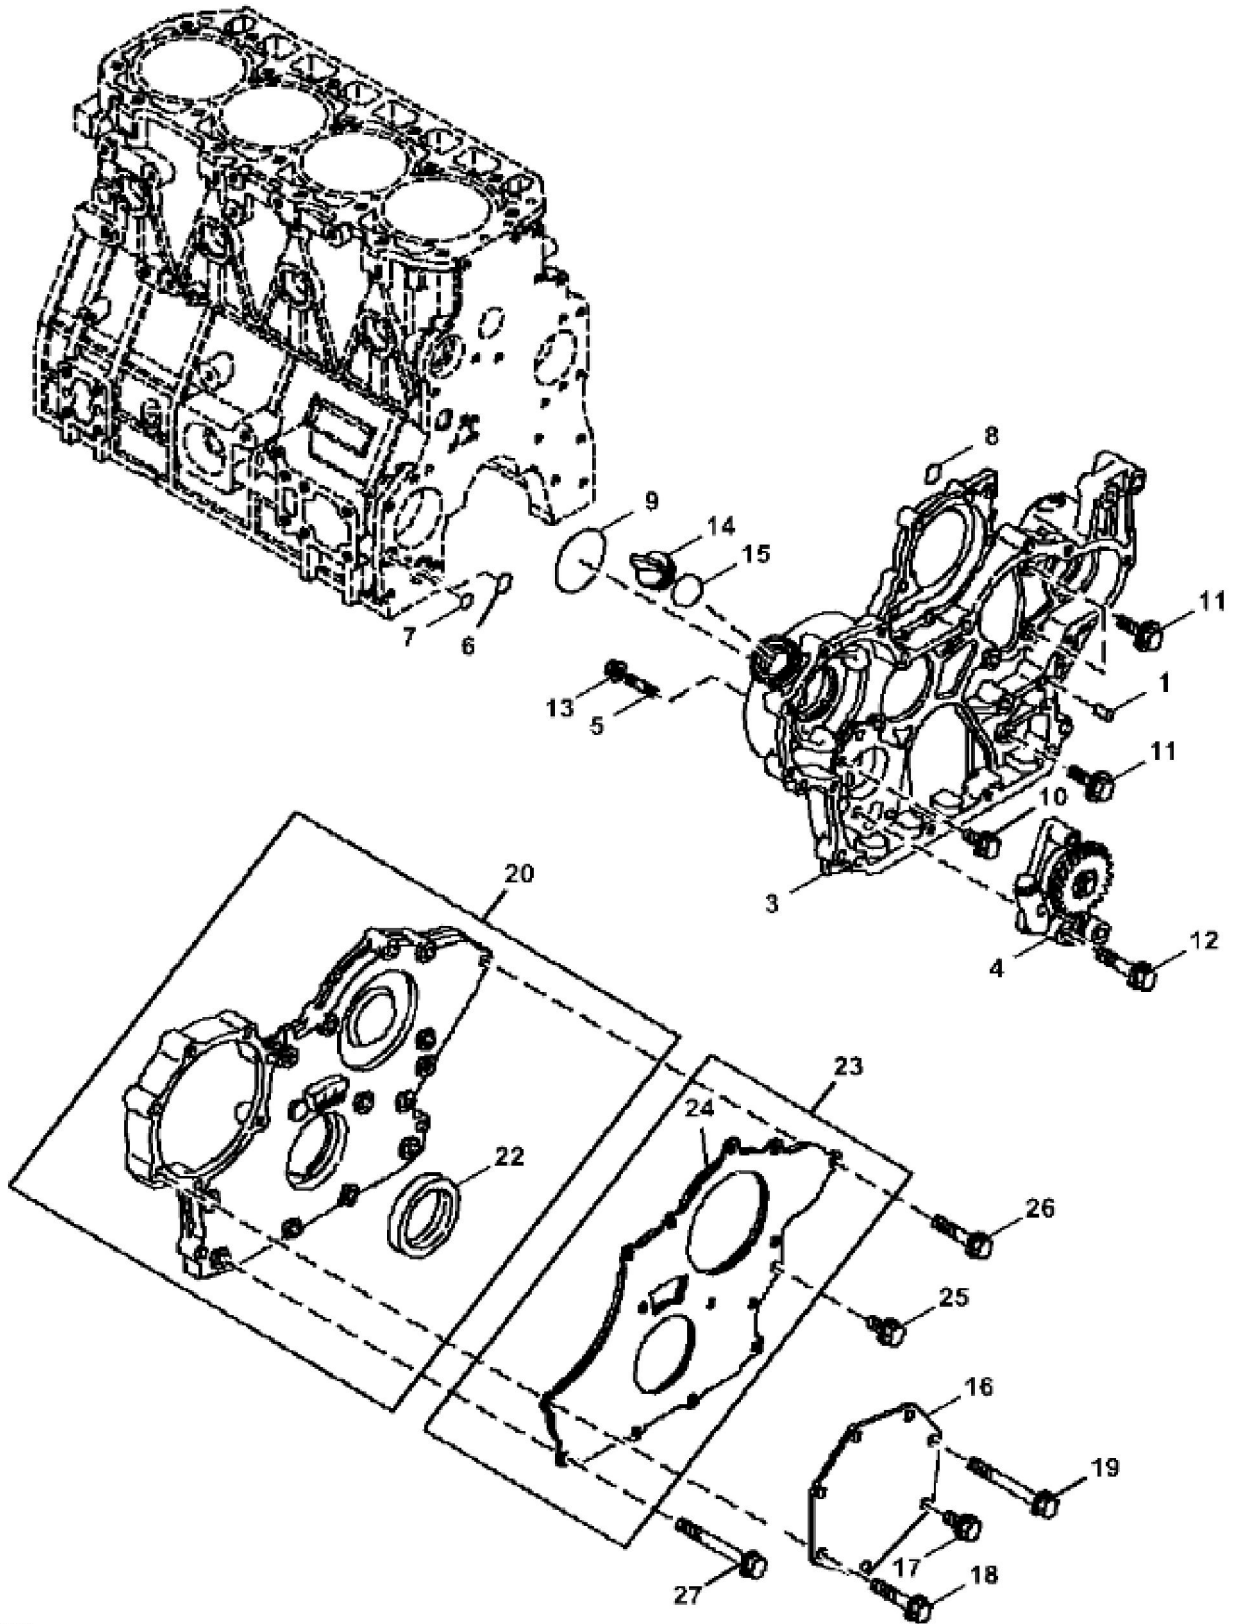

TX1141927

John Deere > Turf And Utility > LOADER, SKID-STEER > 318E - LOADER, SKID-STEER > 318E Skid Steer Loader (PIN: 1T0318E__G253889-) > 04 ENGINE, 4TNV98T 4TNV98T-AT408726 > 0404 CYLINDER
BLOCK 4TNV98T 4TNV98T > ST763939 - GEAR HOUSING

KEY	PART NO.	PART NAME	QTY	REMARKS
1	M802255	PIN	4	
3	.....	HOUSING	1	
4	MIA882626	OIL PUMP	1	
5	M800056	STUD	4	
6	AT211670	O-RING	1	
7	AT211671	O-RING	1	
8	CH10567	PACKING	1	
9	MIU801224	PACKING	1	
10	CH18390	BOLT	1	
11	CH19139	BOLT	3	
12	CH19101	BOLT	3	
13	M810187	NUT	4	
14	M805710	CAP	1	
15	M805711	PACKING	1	
16	AT211662	COVER	1	
17	CH19139	BOLT	1	
18	CH19101	BOLT	5	
19	CH19091	BOLT	1	
22	MIU801096	SEAL	1	
23	AT211680	COVER	1	
24	AT211681	GASKET	1	
25	CH18390	BOLT	3	
26	M89128	BOLT	5	
27	CH19100	BOLT	6