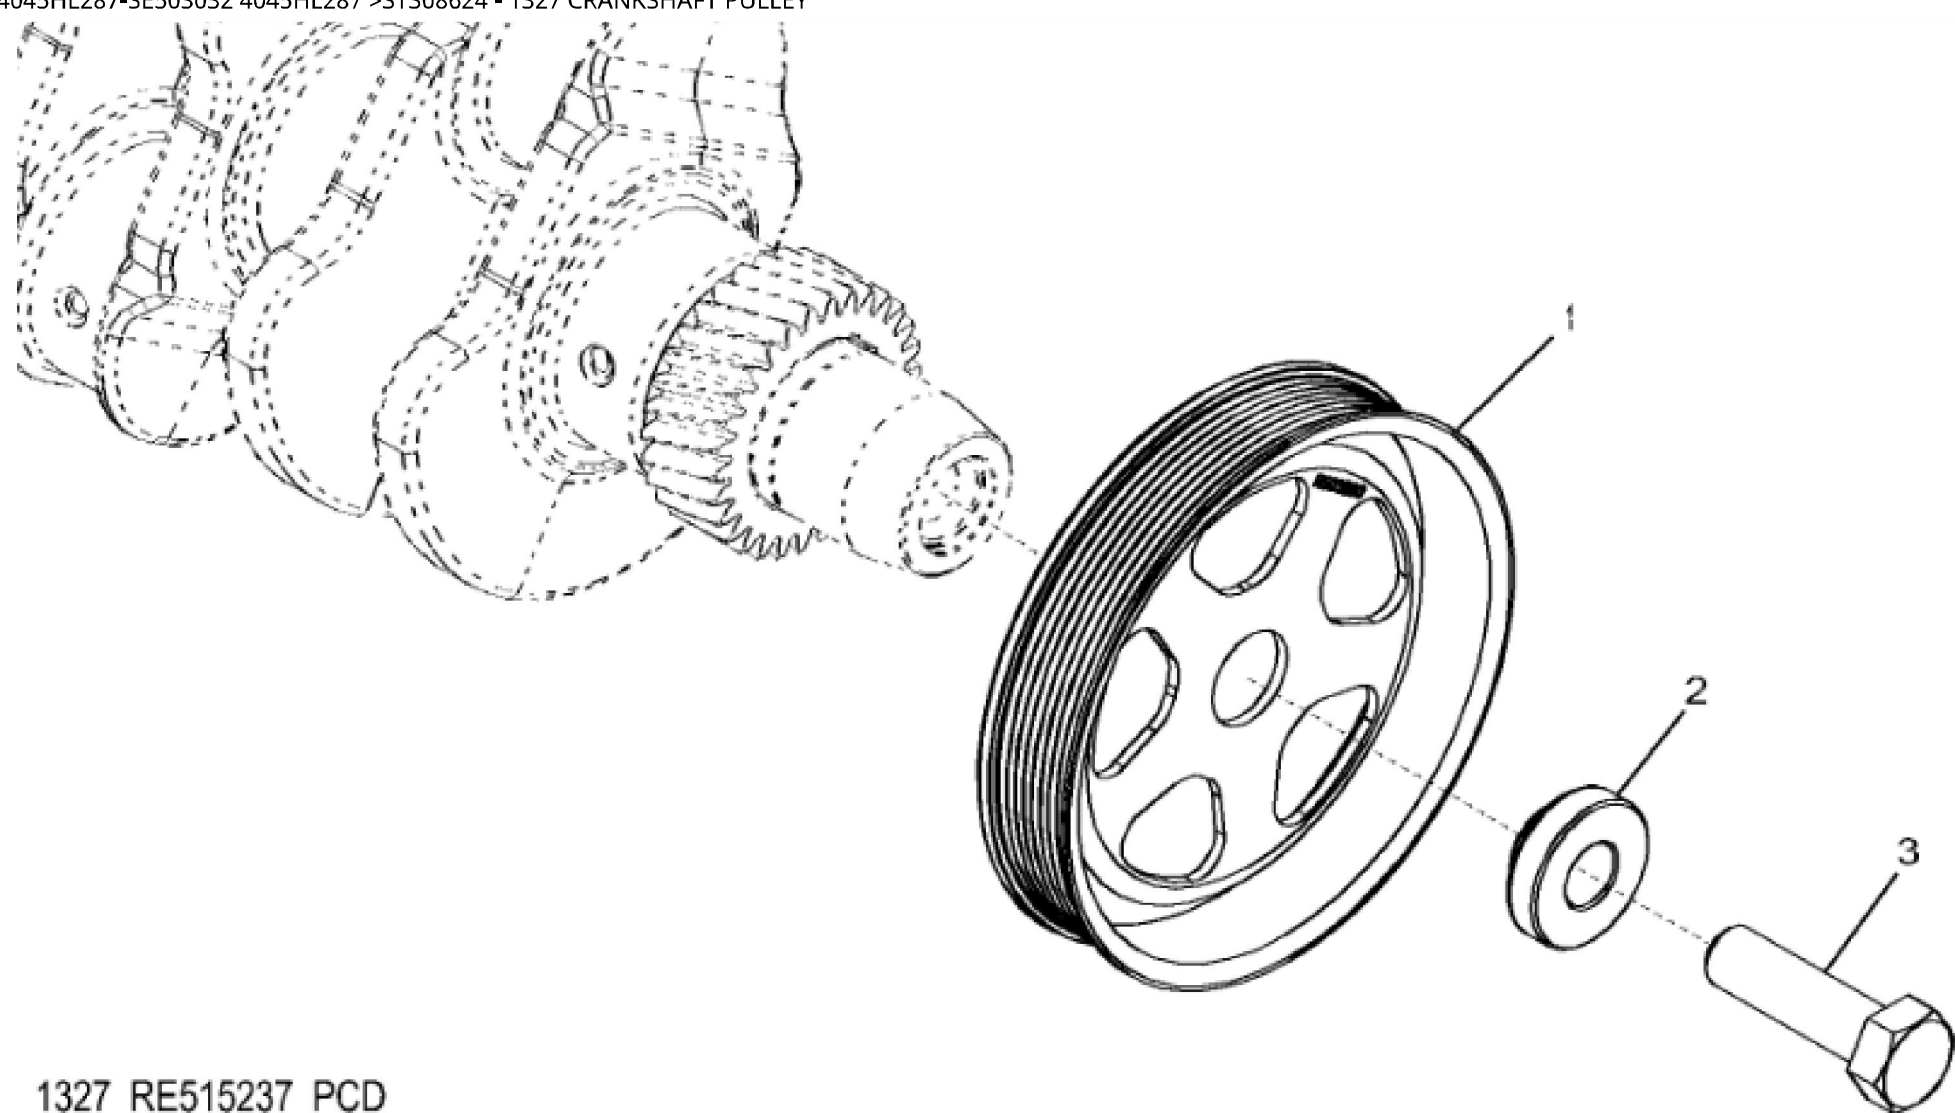

John Deere > Construction And Forestry >BACKHOE, LOADER >315SJ - BACKHOE, LOADER >315SJ Backhoe Loader (S.N. BE315SJ300869-) >04A ENGINE 4045HL287-SE503032 >0400A ENGINE 4045HL287-SE503032 4045HL287 >ST21289 - 1229 OIL FILLER NECK

KEY	PART NO.	PART NAME	QTY	REMARKS	
1	R80136	FILLER CAP	1		
2	R80135	GASKET	1		
3	R517353	FILLER NECK	1		
4	R136495	GASKET	2		
5	R116296	COVER	1		
6	RE67238	SCREW	2	(WITH PRE-APPLIED SEALANT)	
7	19M7866	SCREW	1	M8 X 20	
8	19M7799	SCREW	2	M8 X 45	

1327_RE515237_PCD