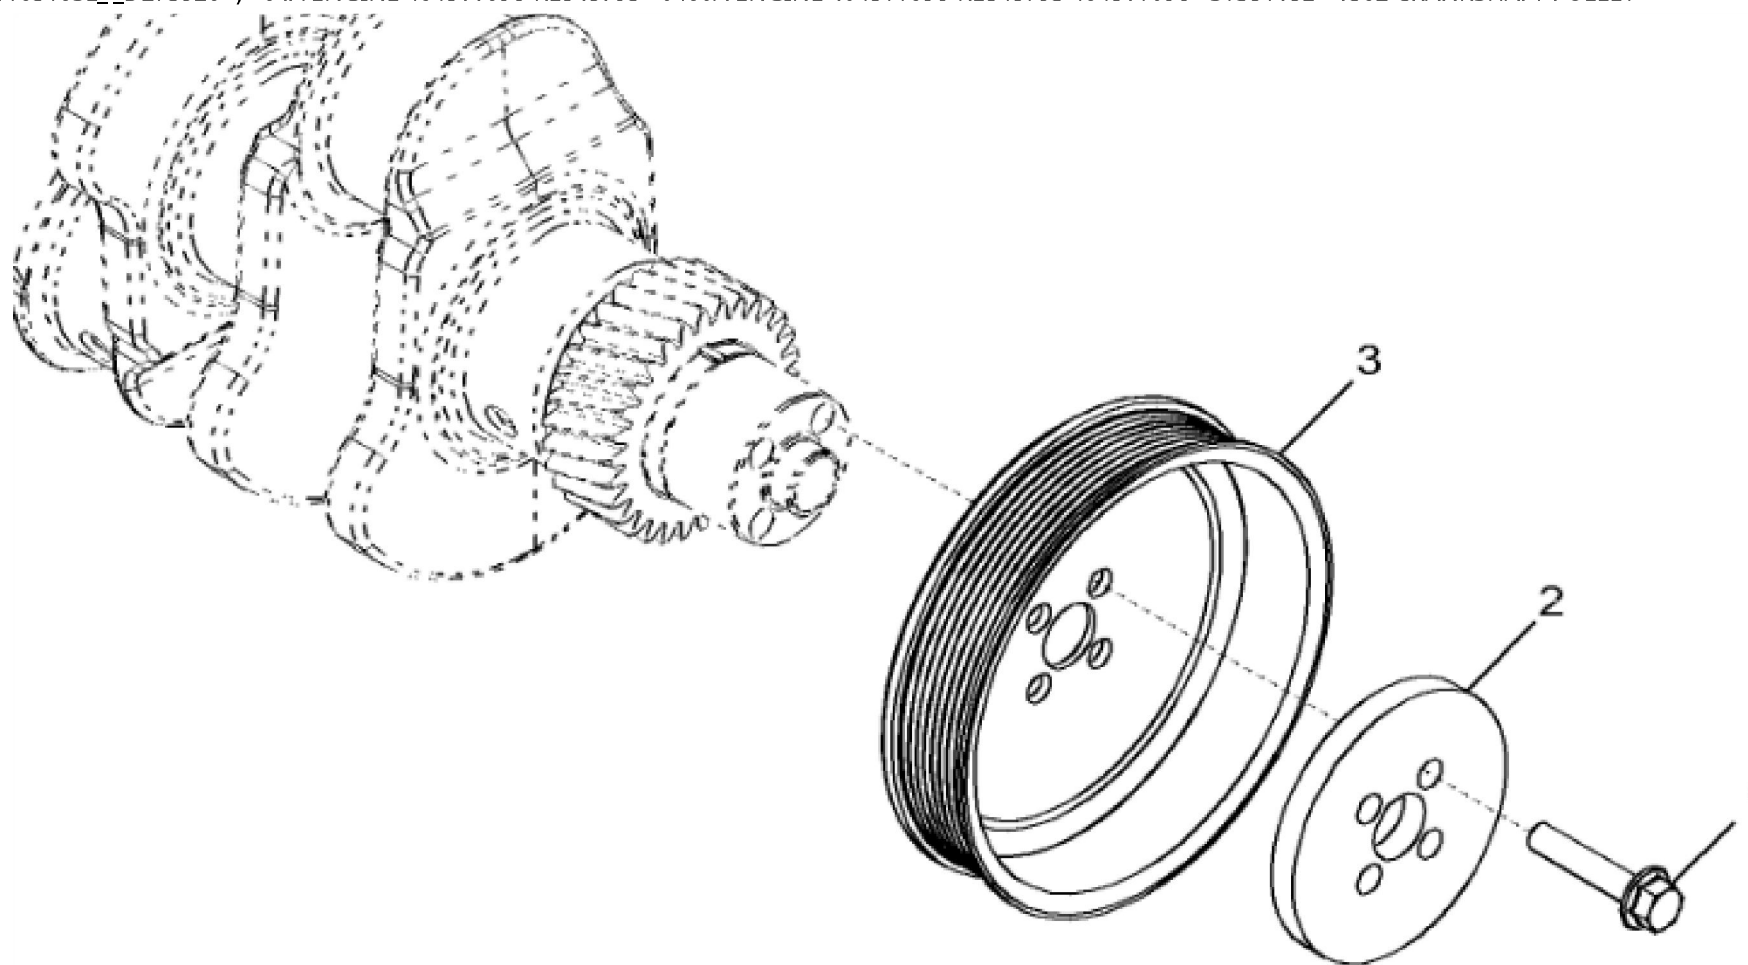

John Deere > Construction And Forestry >BACKHOE, LOADER >310SL - BACKHOE, LOADER >310SL Backhoe Loader (Engine 4045HT085, 4045HT086, 4045TT096)(PIN: 1T0310SL_C273920-)(PIN: 1T0310SL_D273920-) >04A ENGINE 4045TT096-RE545793 >0400A ENGINE 4045TT096-RE545793 4045TT096 >ST37695 - 1229 OIL FILLER NECK

KEY	PART NO.	PART NAME	QTY	REMARKS	
1	R80136	FILLER CAP	1		
2	R80135	GASKET	1		
3	R123558	FILLER NECK	1		
4	R136495	GASKET	2		
5	R116296	COVER	1	MARKED R116296	
6	RE67238	SCREW	2		
7	RE67240	SCREW	2