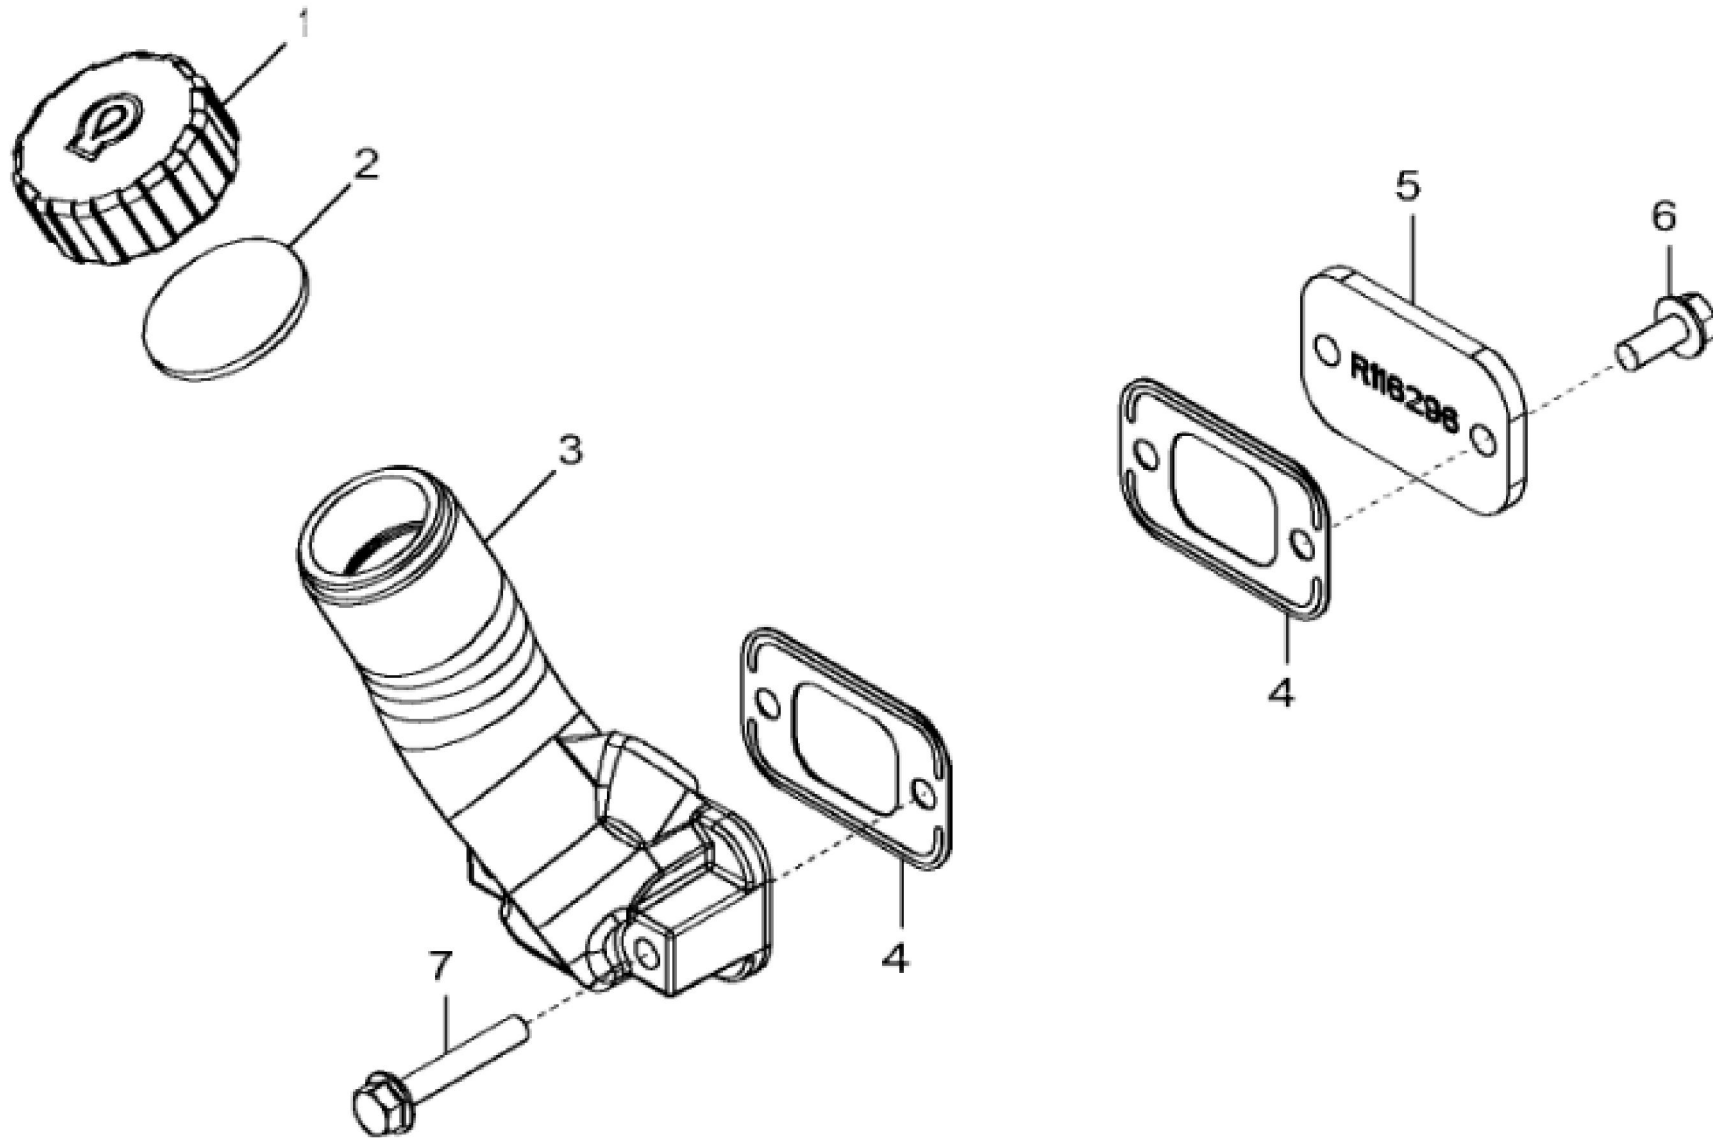

1118_RE506218_PCD

John Deere > Construction And Forestry >BACKHOE, LOADER >310SL - BACKHOE, LOADER >310SL Backhoe Loader (Engine 4045HT085, 4045HT086, 4045TT096)(PIN: 1T0310SL_ _C273920-)(PIN: 1T0310SL_ _D273920-) >04A ENGINE 4045TT096-RE545793 >0400A ENGINE 4045TT096-RE545793 4045TT096 >ST136719 - 1118 ROCKER ARM COVER

| KEY | PART NO. | PART NAME | QTY | REMARKS | |
|-----|----------|-------------|-----|----------------|--|
| 1 | H23125 | PLUG | 4 | | |
| 2 | R123574 | NUT | 4 | | |
| 3 | R123575 | O-RING | 4 | | |
| 4 | RE502969 | VALVE COVER | 1 | MARKED R519779 | |
| 5 | R524480 | GASKET | 1 | | |

<https://www.ebooklibonline.com>

Hello dear friend!

Thank you very much for reading.

Enter the link into your browser.

The full manual is available for immediate download.

<https://www.ebooklibonline.com>

John Deere > Construction And Forestry >BACKHOE, LOADER >310SL - BACKHOE, LOADER >310SL Backhoe Loader (Engine 4045HT085, 4045HT086, 4045TT096)(PIN: 1T0310SL_C273920-)(PIN: 1T0310SL_D273920-) >04A ENGINE 4045TT096-RE545793 >0400A ENGINE 4045TT096-RE545793 4045TT096 >ST37695 - 1229 OIL FILLER NECK

| KEY | PART NO. | PART NAME | QTY | REMARKS | |
|-----|----------|-------------|-----|----------------|--|
| 1 | R80136 | FILLER CAP | 1 | | |
| 2 | R80135 | GASKET | 1 | | |
| 3 | R123558 | FILLER NECK | 1 | | |
| 4 | R136495 | GASKET | 2 | | |
| 5 | R116296 | COVER | 1 | MARKED R116296 | |
| 6 | RE67238 | SCREW | 2 | | |
| 7 | RE67240 | SCREW | 2 | | |