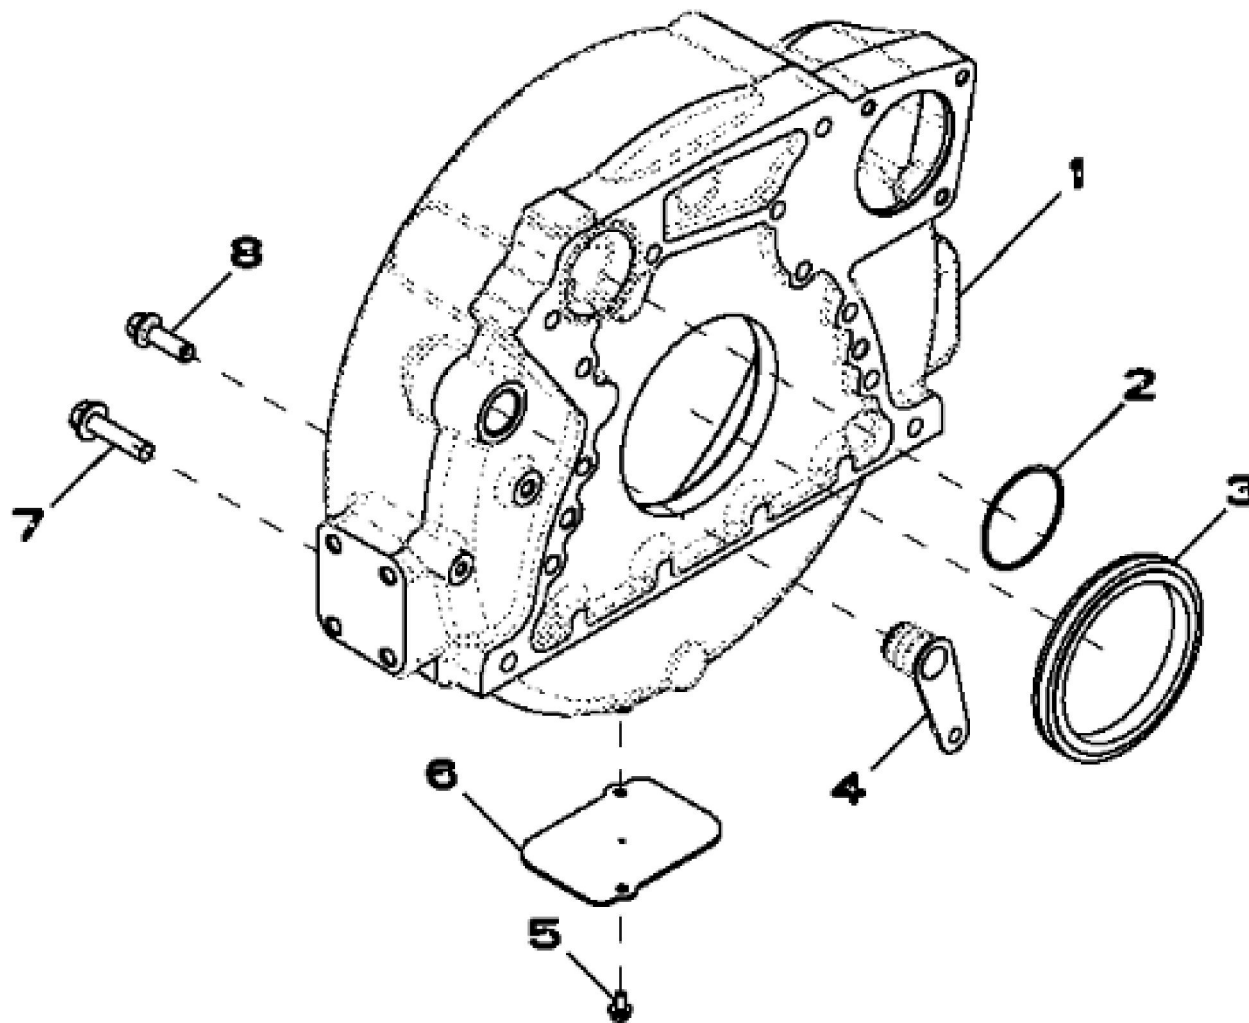

John Deere > Construction And Forestry >BACKHOE, LOADER >310SL - BACKHOE, LOADER >310SL Backhoe Loader (Engine 4045HT085, 4045HT086, 4045TT096)(PIN: 1T0310SL_C273920-)(PIN: 1T0310SL_D273920-) >04A ENGINE 4045TT096-RE545793 >0400A ENGINE 4045TT096-RE545793 4045TT096 >ST351152 - 1302 CRANKSHAFT PULLEY

KEY	PART NO.	PART NAME	QTY	REMARKS	
1	R121897	BOLT	4		
2	R500649	WASHER	1		
3	R133295	PULLEY	1		

RE502001PCDE02