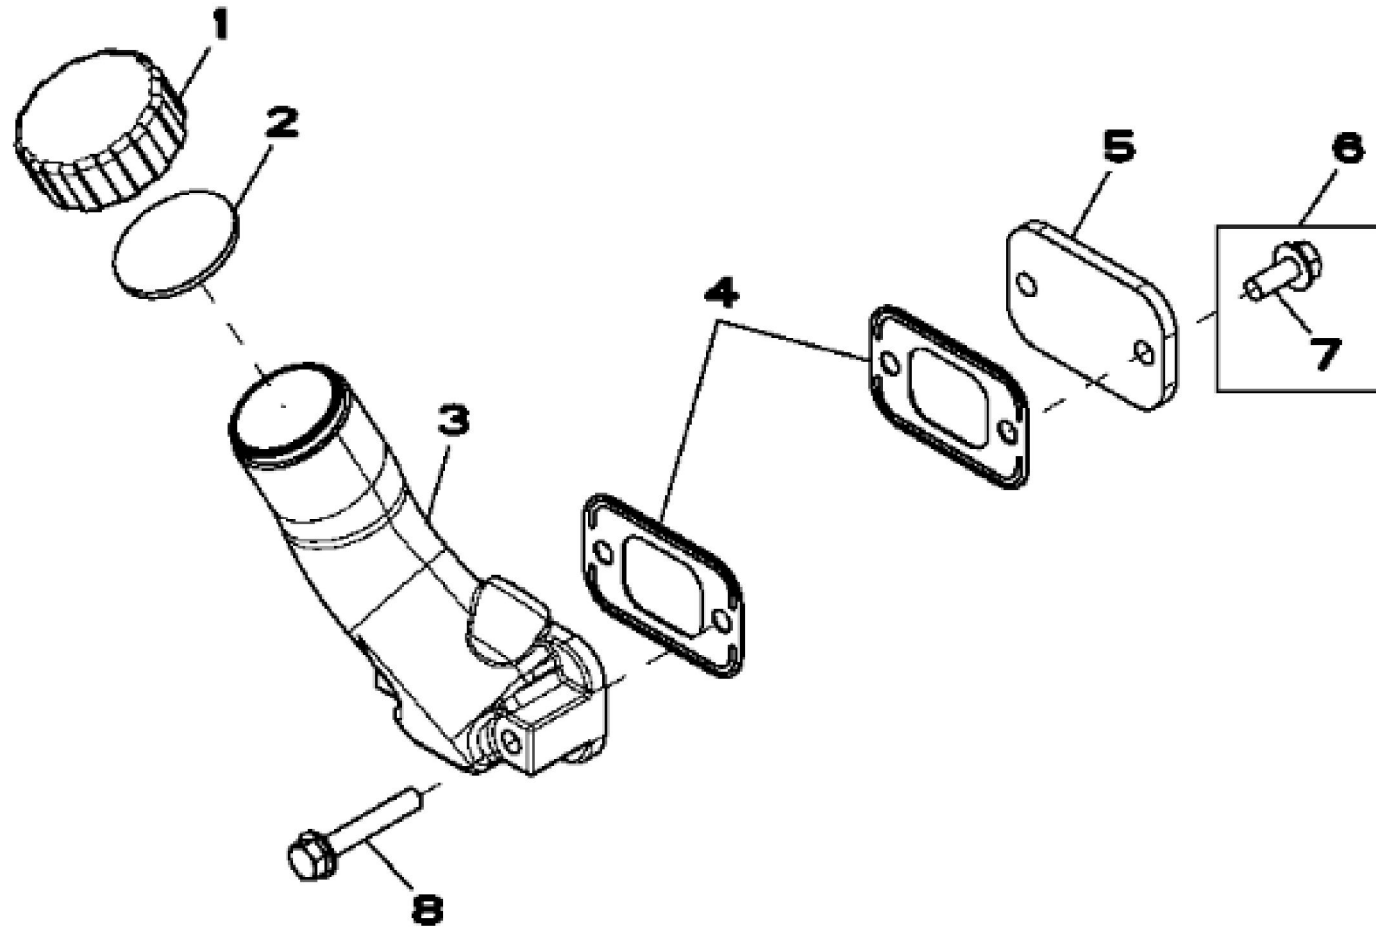

4045HL287 &gt;ST349518 - 1160 ROCKER ARM COVER

KEY	PART NO.	PART NAME	QTY	REMARKS	
1	RE527858	SCREW	2		
2	R522409	HEAT SHIELD	1		
3	H23125	PLUG	4		
4	R123574	NUT	4		
5	R123575	O-RING	4		
6	R520896	VALVE COVER	1	(Not Illustrated) ORDER R543879	
6	R543879	VALVE COVER	1	MARKED R543880	
7	R524468	GASKET	1		
8	RE528742	DEFLECTOR	1		
9	19M7862	SCREW	1	M6 X 20	

RE515712PCDD02

4045HL287 &gt;ST21289 - 1229 OIL FILLER NECK

KEY	PART NO.	PART NAME	QTY	REMARKS	
1	R80136	FILLER CAP	1		
2	R80135	GASKET	1		
3	R517353	FILLER NECK	1		
4	R136495	GASKET	2		
5	R116296	COVER	1		
6	RE67238	SCREW	2	(WITH PRE-APPLIED SEALANT)	
7	19M7866	SCREW	1	M8 X 20	
8	19M7799	SCREW	2	M8 X 45	

KEY	PART NO.	PART NAME	QTY	REMARKS	
1	R503880	PULLEY	1	OD = 188 mm	
2	R515040	BUSHING	1	OD = 50 mm	
3	R516648	CAP SCREW	1	M20 X 70	

RE502001PCDE02

**<https://www.ebooklibonline.com>**

Hello dear friend!

Thank you very much for reading.