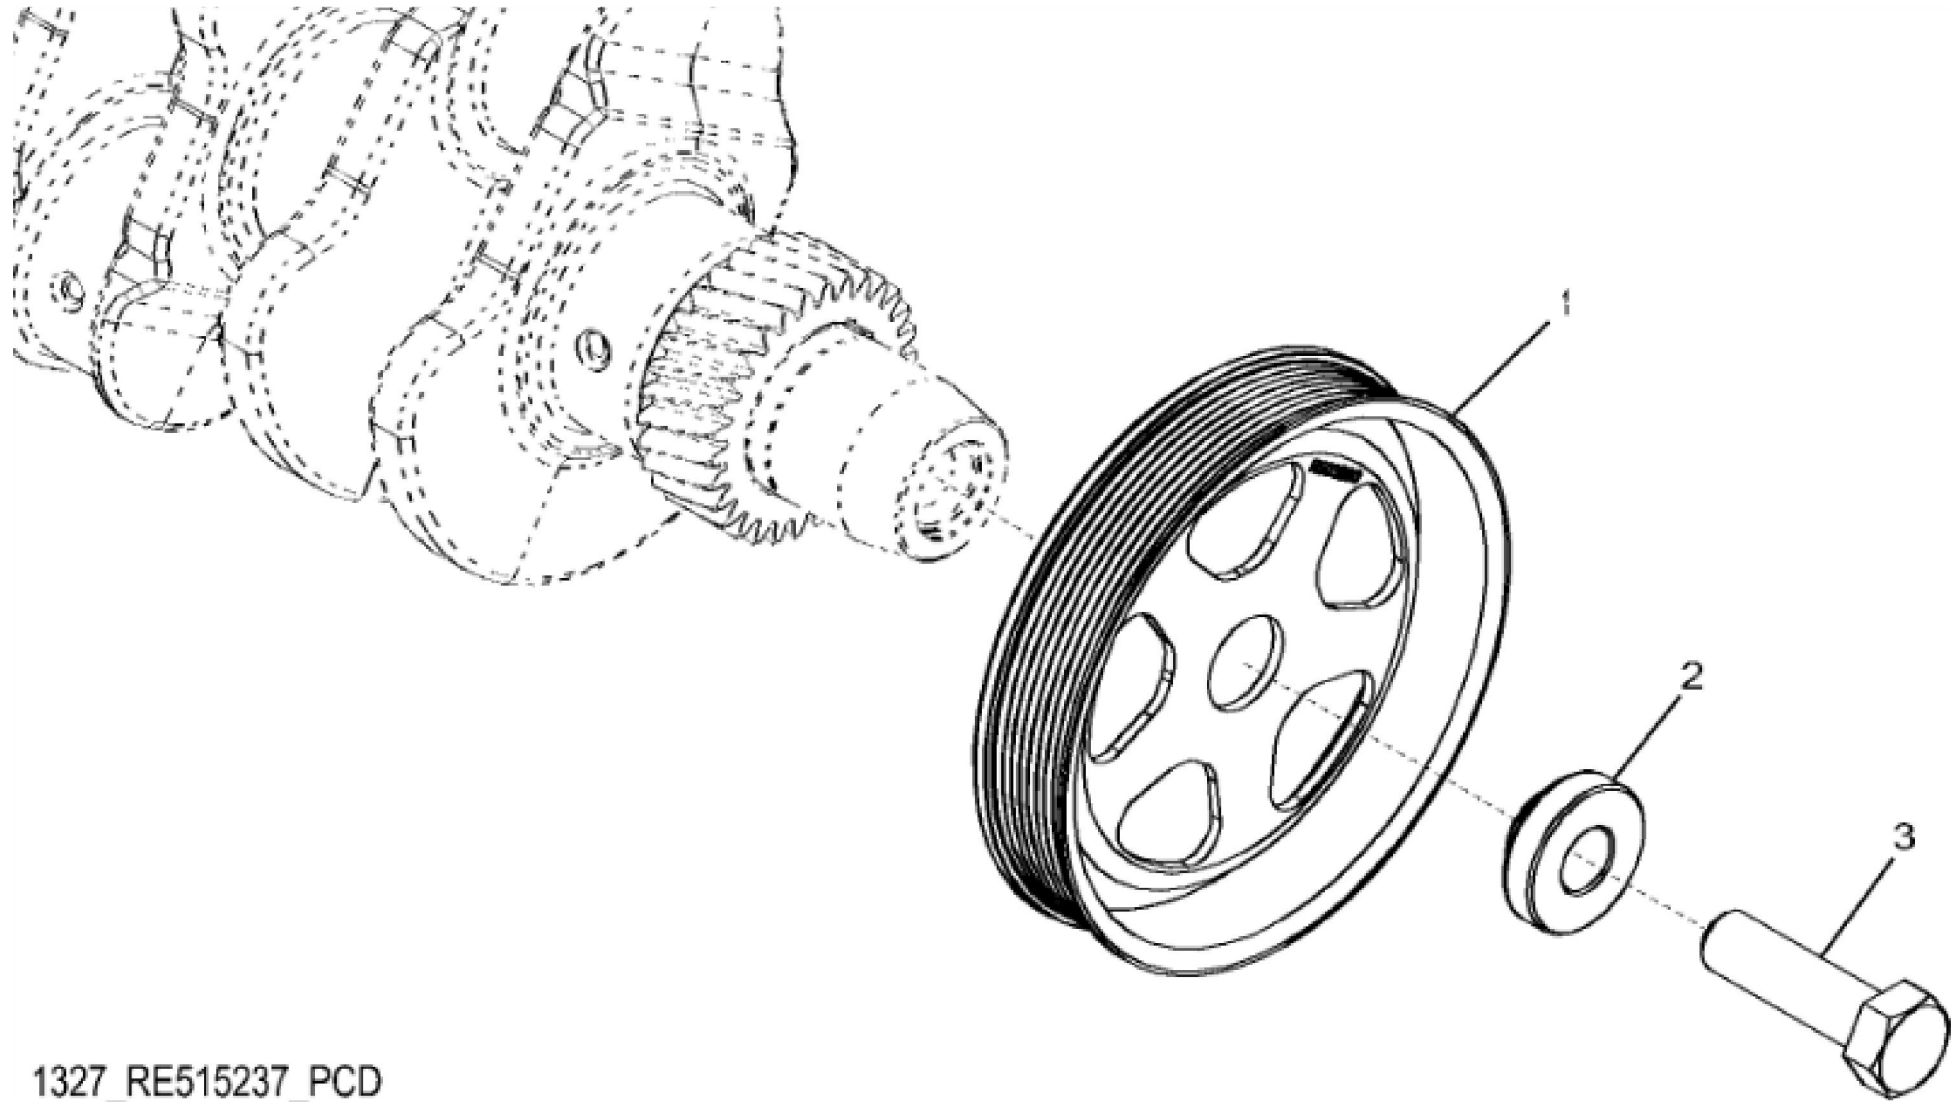

4045HL287 &gt;ST349518 - 1160 ROCKER ARM COVER

KEY	PART NO.	PART NAME	QTY	REMARKS	
1	RE527858	SCREW	2		
2	R522409	HEAT SHIELD	1		
3	H23125	PLUG	4		
4	R123574	NUT	4		
5	R123575	O-RING	4		
6	R520896	VALVE COVER	1	(Not Illustrated) ORDER R543879	
6	R543879	VALVE COVER	1	MARKED R543880	
7	R524468	GASKET	1		
8	RE528742	DEFLECTOR	1		
9	19M7862	SCREW	1	M6 X 20	

RE515712PCDD02

4045HL287 &gt;ST21289 - 1229 OIL FILLER NECK

KEY	PART NO.	PART NAME	QTY	REMARKS	
1	R80136	FILLER CAP	1		
2	R80135	GASKET	1		
3	R517353	FILLER NECK	1		
4	R136495	GASKET	2		
5	R116296	COVER	1		
6	RE67238	SCREW	2	(WITH PRE-APPLIED SEALANT)	
7	19M7866	SCREW	1	M8 X 20	
8	19M7799	SCREW	2	M8 X 45	

KEY	PART NO.	PART NAME	QTY	REMARKS	
1	R503880	PULLEY	1	OD = 188 mm	
2	R515040	BUSHING	1	OD = 50 mm	
3	R516648	CAP SCREW	1	M20 X 70	

RE502001PCDE02

**<https://www.ebooklibonline.com>**

Hello dear friend!

Thank you very much for reading.