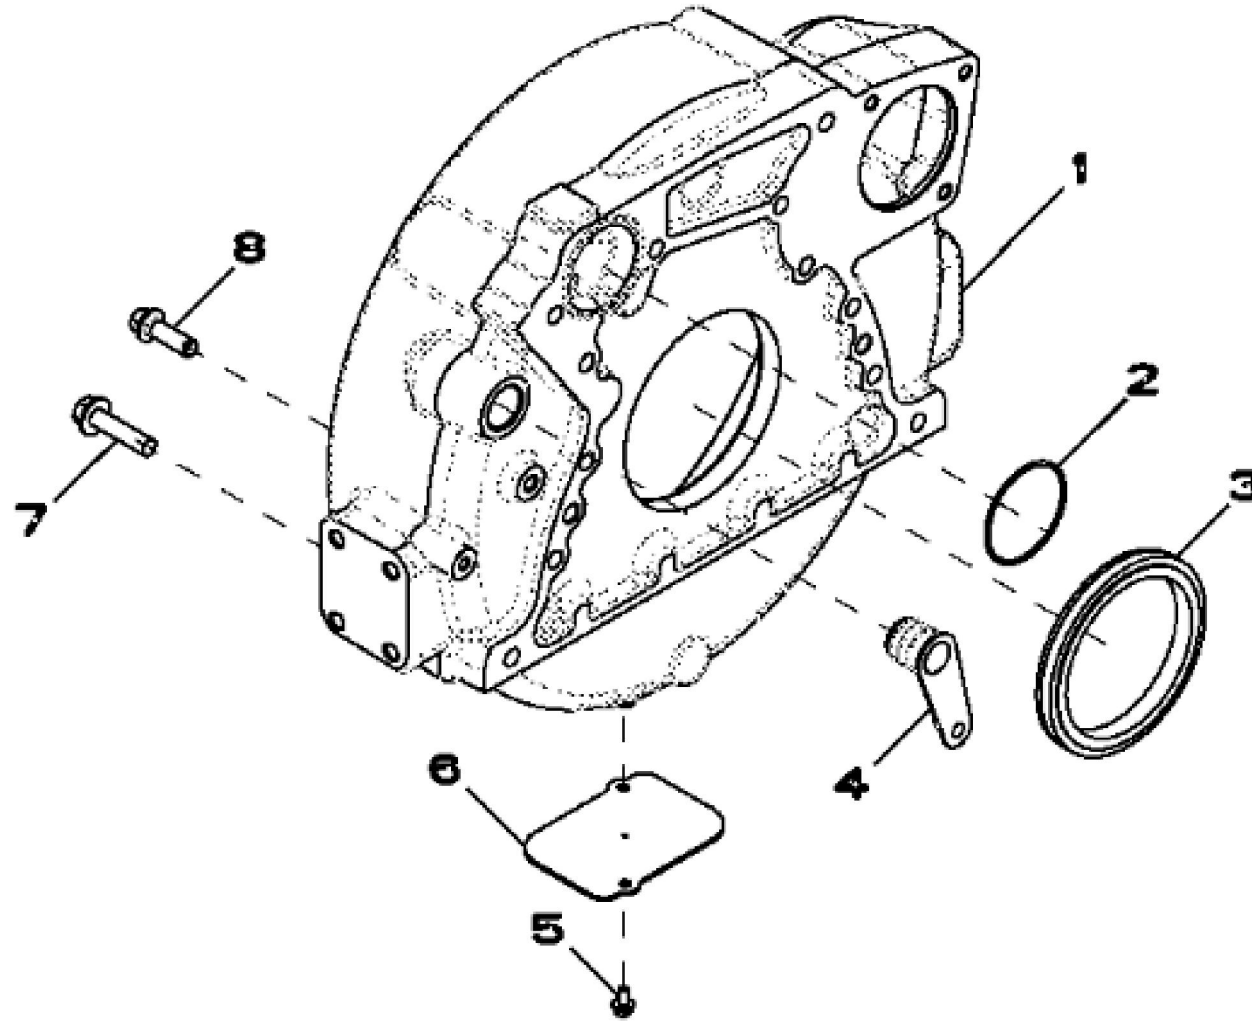

4045HL287 &gt;ST349518 - 1160 ROCKER ARM COVER

KEY	PART NO.	PART NAME	QTY	REMARKS	
1	RE527858	SCREW	2		
2	R522409	HEAT SHIELD	1		
3	H23125	PLUG	4		
4	R123574	NUT	4		
5	R123575	O-RING	4		
6	R520896	VALVE COVER	1	(Not Illustrated) ORDER R543879	
6	R543879	VALVE COVER	1	MARKED R543880	
7	R524468	GASKET	1		
8	RE528742	DEFLECTOR	1		
9	19M7862	SCREW	1	M6 X 20	

RE515712PCDD02

4045HL287 &gt;ST21289 - 1229 OIL FILLER NECK

KEY	PART NO.	PART NAME	QTY	REMARKS	
1	R80136	FILLER CAP	1		
2	R80135	GASKET	1		
3	R517353	FILLER NECK	1		
4	R136495	GASKET	2		
5	R116296	COVER	1		
6	RE67238	SCREW	2	(WITH PRE-APPLIED SEALANT)	
7	19M7866	SCREW	1	M8 X 20	
8	19M7799	SCREW	2	M8 X 45	

KEY	PART NO.	PART NAME	QTY	REMARKS	
1	R503880	PULLEY	1	OD = 188 mm	
2	R515040	BUSHING	1	OD = 50 mm	
3	R516648	CAP SCREW	1	M20 X 70	

RE502001PCDE02

**<https://www.ebooklibonline.com>**

Hello dear friend!

Thank you very much for reading.